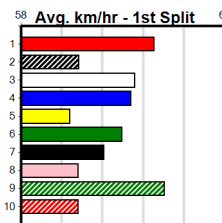

Watchdog Tips: 1 6 3 5 Bet: Box Quinella 1,3,6 (\$10 for 333.33%)

Main race card table with columns for Form, Box, Weight, Dist, Track, Date, Time, BON, Margin, 1st/2nd (Time), PIR, Checked, Comment, W/R, Split 1, S/P, Grade. Includes race details, winning boxes, and prize money for 10 races.

Bendigo

MANNINGS GREYHOUND COMPLEX

Distance: 425m, Race Type: Tier 3 - Maiden, Total Prizemoney: \$1,530

1st: \$1,000, 2nd: \$320, 3rd: \$160, 4th: \$50

2

2:27PM

(VIC time)

LAURA MAY (7) has been placed in three of eight to date and she has the speed to cross and lead throughout. MISS JECKELL (1) was solidly placed two runs back and she is drawn to get the breaks. ASTON ZELDA (3) can show improvement