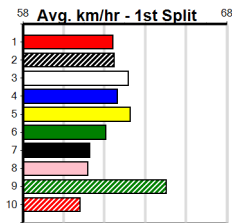

Bendigo

SPORTSBET NOBODY DOES IT EASIER

Distance: 425m, Race Type: Tier 3 - Maiden, Total Prizemoney: $1,530
1st: $1,000, 2nd: $320, 3rd: $160, 4th: $50

1

2:07PM
(VIC time)

LAMP POST (1) has turned in some handy performances to date and he is drawn to settle closer than normal. TIRGGERFISH (6) has been placed in five of six and she will dial up the pressure mid race. PAW VALENTINA (3) won't be too far away late

Watchdog Tips: **1** **6** **3** **5** **Bet:** **Box Quinella 1,3,6 ($10 for 333.33%)**