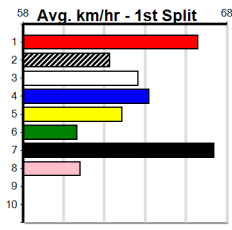

Race 9: *** NO RESERVE ***. No race details.

Race 10: *** NO RESERVE ***. No race details.

Race 10: *** NO RESERVE ***. No race details.

Bendigo

12
5:47PM
(VIC time)

RSN GREY AREAS - WEDNESDAY & FRID

Distance: 425m, Race Type: Grade 5 T3, Total Prizemoney: \$1,530
1st: \$1,000, 2nd: \$320, 3rd: \$160, 4th: \$50