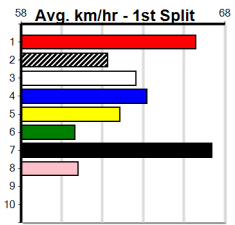

# RSN GREY AREAS - WEDNESDAY & FRID

Distance: 425m, Race Type: Grade 5 T3, Total Prizemoney: \$1,530  
1st: \$1,000, 2nd: \$320, 3rd: \$160, 4th: \$50

APPLICANT (1) will find this easier than his most recent racing and he is drawn to make every post a winner. MORAINIE MIA (2) has good early burn and she will pressure the red from the outset. CLOSE COMBAT (4) can run a cheeky race