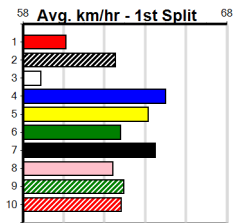

BENDIGO ADVERTISER (1-2 WINS)

Distance: 500m, Race Type: Tier 3 - Restricted Win, Total Prizemoney: $1,740
1st: $1,150, 2nd: $360, 3rd: $180, 4th: $50

Watchdog Tips:

7

6

5

1

Bet:

Win 7

Main table containing race details for 10 races, including horse names, trainers, odds, and winning boxes.