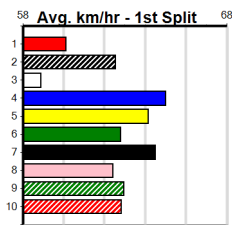

# BENDIGO ADVERTISER (1-2 WINS)

Distance: 500m, Race Type: Tier 3 - Restricted Win, Total Prizemoney: \$1,740

1st: \$1,150, 2nd: \$360, 3rd: \$180, 4th: \$50

PAW UCARTY (7) was a dominant 24.15 winner here recently and he should prove hard to hold out again. JOLLY ETHICS (6) has been racing in consistent style and she can work into the mix mid race. VISTA VANADIUM (5) has solid claims