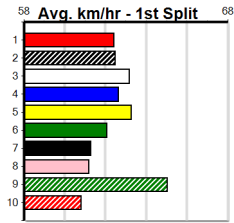

Bendigo

1

2:07PM

(VIC time)

SPORTSBET NOBODY DOES IT EASIER

Distance: 425m, Race Type: Tier 3 - Maiden, Total Prizemoney: \$1,530
1st: \$1,000, 2nd: \$320, 3rd: \$160, 4th: \$50

LAMP POST (1) has turned in some handy performances to date and he is drawn to settle closer than normal. TIRGGERFISH (6) has been placed in five of six and she will dial up the pressure mid race. PAW VALENTINA (3) won't be too far away late

Watchdog Tips: 1 6 3 5 Bet: Box Quinella 1,3,6 (\$10 for 333.33%)

Main race card table with columns for Form, Box, Weight, Dist, Track, Date, Time, BON, Margin, 1st/2nd (Time), PIR, Checked, Comment, W/R, Split 1, S/P, Grade. Includes race details, winning boxes, and prize money for 10 races.