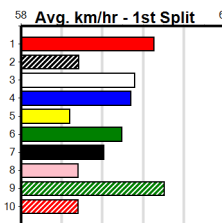

# MANNINGS GREYHOUND COMPLEX

Distance: 425m, Race Type: Tier 3 - Maiden, Total Prizemoney: \$1,530

1st: \$1,000, 2nd: \$320, 3rd: \$160, 4th: \$50