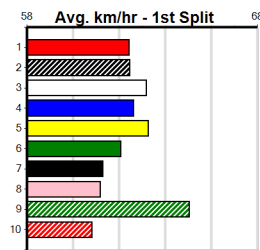

SPORTSBET NOBODY DOES IT EASIER

Distance: 425m, Race Type: Tier 3 - Maiden, Total Prizemoney: $1,530
1st: $1,000, 2nd: $320, 3rd: $160, 4th: $50

LAMP POST (1) has turned in some handy performances to date and he is drawn to settle closer than normal. TIRGGERFISH (6) has been placed in five of six and she will dial up the pressure mid race. PAW VALENTINA (3) won't be too far away late

Watchdog Tips: **1** **6** **3** **5** **Bet:** Box Quinella 1,3,6 ($10 for 333.33%)

Form	Box	Wgt	Dist	Track	Date	Time	BON	Margin	1st/2nd (Time)	PIR	Checked	Comment	WR	Split 1	S/P	Grade

1

LAMP POST [M] **$3.60**

BK Dog Feb-23 **Good mid race pace, draw suits, go close**

Owner(s): M Davis **Sire: GOOD ODDS HARADA Dam: PIRATES PATCH**

Trainer: Simon Payne (Toolern Vale)

Winning Distances: < 300m (0) 300 - 399m (0) 400 - 499m (0) 500 - 599m (0) 600 - 699m (0) > 700m (0)

Winning Weights:

F (8)	30.0	390	BAL	R2	13-Nov-24	0.00	22.11		AUSSIE FRED (22.41)	M/88		VO		9.59	$4.40	M
4th (6)	29.3	390	BAL	R1	21-Nov-24	23.09	21.93	6.00L	BELFAST SPOT (22.69)	M/77		VO		9.22	$2.20	M
6th (3)	29.6	400	GEL	R2	28-Nov-24	23.28	22.55	10.00	ASTON TAMSYN (22.59)	M/76				8.93	$20.00	MH
3rd (8)	29.6	460	GEL	R2	05-Dec-24	26.45	25.51	11.00	MISS RELENTLESS (25.69)	M/453				6.97	$9.20	M
5th (1)	30.1	450	BAL	R4	13-Dec-24	25.84	25.26	8.50L	RIVERSDALE MICK (25.26)	M/455				6.76	$18.50	M
2nd (2)	29.9	450	WBL	R2	19-Dec-24	25.63	24.81	3.5L	PAW FARINA (25.40)	M/652				6.80	$22.00	M
4th (1)	30.3	400	GEL	R3	27-Dec-24	23.15	22.48	8.50L	ANGRY CHIEF (22.58)	M/45				8.67	$7.20	M
4th (3)	30.3	425	BEN	R1	25-Jan-25	25.00	23.86	11.00	FENELLA (24.24)	Q/286				6.68	$4.60	M

Last 3 wins NOT included above

Box History

Bx	1st	2nd	3rd	4th	5th	6th	7th	8th
1		2		1	1			
2		1						
3					1			
4							1	
5								
6						1		
7								
8			1					

Prize Best $1920.00
Starts 25.00(3)-25/1/25
Trk/Dts 10-0-3-1
APM 1-0-0-0
1323

2

WHISTLING BY [M] **$16.00**

BD Bitch Oct-22 **Steadily placed last time, prefer drawn out wide**

Owner(s): C Knott **Sire: FERAL FRANKY Dam: WHISTLING BULLET**

Trainer: Peter Knott (Carnegie)

Winning Distances: < 300m (0) 300 - 399m (0) 400 - 499m (0) 500 - 599m (0) 600 - 699m (0) > 700m (0)

Winning Weights:

8th (3)	24.4	390	SHP	R1	01-Nov-24	23.72	21.88	24.00	REVITALISE (22.08)	M/78		W		8.78	$45.00	M
7th (6)	24.0	390	SHP	R1	09-Dec-24	24.24	21.77	21.00	EAT LESS JUNK (22.82)	S/78		V3	W	8.88	$57.70	M
7th (4)	24.4	425	BEN	R2	18-Dec-24	25.36	24.15	15.00	ARCADIA BELLE (24.35)	M/467				6.66	$106.30	T3-M
5th (8)	24.5	425	BEN	R3	01-Jan-25	25.23	24.10	11.00	GLOWING ETHICS (24.50)	S/665				6.88	$13.50	M
6th (8)	24.4	300	HVL	R1	10-Jan-25	17.64	16.80	7.50L	ZINZAN PLODDER (17.12)	M/8				4.26	$33.00	T3-M
3rd (1)	24.4	425	BEN	R2	22-Jan-25	25.09	24.31	3.25L	GREYSYND WILL (24.88)	M/322				6.67	$19.80	M

Last 3 wins NOT included above

Box History

Bx	1st	2nd	3rd	4th	5th	6th	7th	8th
1			1					
2								
3								1
4							1	
5								
6								1
7								
8					1	1		

Prize Best $160.00
Starts 25.09(1)-22/1/25
Trk/Dts 6-0-0-1
APM 3-0-0-1
160