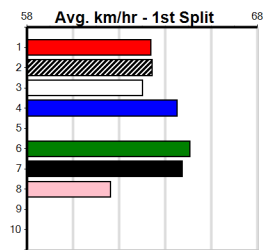

GRAY'S BENDIGO

Distance: 425m, Race Type: Grade 5 T3, Total Prizemoney: $1,530
1st: $1,000, 2nd: $320, 3rd: $160, 4th: $50

LITTLE GLADYS (6) was impressive here two runs back and she can get the job done today. LONG LEGS LIAM (8) had little luck when resuming from a spell and he will be better for the run. COLLINDA POPS (7) owns a handy 24.17 PB here

Watchdog Tips: 6 8 7 1 Bet: Win 6

HARD STYLE ROBBO (NSW) [Better than his past few runs, must keep safe] $7.50
RBD Dog Jan-22 Sire: HARD STYLE RICO Dam: HELLO ROBBO
Owner(s): The Winning Runs (SYN), K Catford, D Terrell, L Martin
Trainer: Robert Hayes (Toolleen)
Winning Distances: < 300m (0) 300 - 399m (0) 400 - 499m (4) 500 - 599m (0) 600 - 699m (0) > 700m (0)
Box History table and Prize Best Starts table included.

ARGYLE EMMA [5] Biks In form but will need to lead clearly, place $6.00
BK Bitch Dec-20 Sire: RAW ABILITY Dam: DUBOVKA
Owner(s): J Blake
Trainer: Jazmyn Blake (Simson)
Winning Distances: < 300m (0) 300 - 399m (10) 400 - 499m (2) 500 - 599m (0) 600 - 699m (0) > 700m (0)
Box History table and Prize Best Starts table included.

PERFECT LIAM [5] Lack of early speed is a worry, prefer others $16.00
BK Dog Nov-21 Sire: ASTON DEE BEE Dam: PERFECT LILY
Owner(s): A Debattista
Trainer: Aaron Debattista (Toolleen)
Winning Distances: < 300m (0) 300 - 399m (0) 400 - 499m (4) 500 - 599m (0) 600 - 699m (0) > 700m (0)
Box History table and Prize Best Starts table included.

AGON CAMEL [5] Down on confidence, draw is a worry, tested $12.00
F Bitch Oct-22 Sire: FERNANDO BALE Dam: RASPUTIA
Owner(s): HIPS DON'T LIE (SYN), D Sharp, J Sharp
Trainer: Dylan Sharp (Lara)
Winning Distances: < 300m (0) 300 - 399m (0) 400 - 499m (3) 500 - 599m (0) 600 - 699m (0) > 700m (0)
Box History table and Prize Best Starts table included.

*** VACANT BOX ***
Owner(s):
Trainer:
Winning Distances: < 300m (0) 300 - 399m (0) 400 - 499m (0) 500 - 599m (0) 600 - 699m (0) > 700m (0)
Box History table included.

1

2

3

4

5