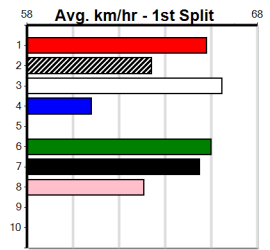

MADE SOLUTIONS ELECTRICAL AND DATA

Distance: 425m, Race Type: Grade 5 T3, Total Prizemoney: $1,530
1st: $1,000, 2nd: $320, 3rd: $160, 4th: $50

ASTON PERK (3) has been racing well in better company of late and he should find the top soon after box rise. MARINO (2) has been impressive in his past two and he can settle on the speed. NELLIE ZOOM (7) is better than her form indicates.

Watchdog Tips: 3 2 7 1 Bet: Win 3

ROMENA CHARM [5] Drawn to be on the pace from the outset, respect $8.00
Owner(s): J Uglietta
Winning Distances: < 300m (0) 300 - 399m (9) 400 - 499m (2) 500 - 599m (0) 600 - 699m (0) > 700m (0)
Box History table and race details.

MARINO [5] Impressive in his past two, good muster, danger $4.00
Owner(s): S Hetherton
Winning Distances: < 300m (0) 300 - 399m (2) 400 - 499m (8) 500 - 599m (0) 600 - 699m (0) > 700m (0)
Box History table and race details.

ASTON PERK [5] Drops in class, can pounce on the early lead, yes $2.60
Owner(s): R Borda
Winning Distances: < 300m (0) 300 - 399m (0) 400 - 499m (2) 500 - 599m (1) 600 - 699m (0) > 700m (0)
Box History table and race details.

MR. FLASH (NSW)[5] Placed in two of five here, place hope again $10.00
Owner(s): D Pace
Winning Distances: < 300m (0) 300 - 399m (2) 400 - 499m (3) 500 - 599m (0) 600 - 699m (0) > 700m (0)
Box History table and race details.

*** VACANT BOX ***
Owner(s):
Winning Distances: < 300m (0) 300 - 399m (0) 400 - 499m (0) 500 - 599m (0) 600 - 699m (0) > 700m (0)
Trainer:
Box History