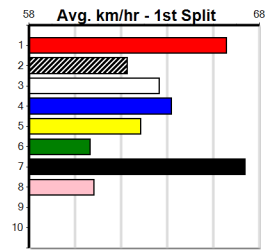

Bendigo
12
5:47PM
(VIC time)

RSN GREY AREAS - WEDNESDAY & FRIDAY

Distance: 425m, Race Type: Grade 5 T3, Total Prizemoney: $1,530
1st: $1,000, 2nd: $320, 3rd: $160, 4th: $50

APPLICANT (1) will find this easier than his most recent racing and he is drawn to make every post a winner. MORaine MIA (2) has good early burn and she will pressure the red from the outset. CLOSE COMBAT (4) can run a cheeky race

Watchdog Tips: **1** **2** **4** **5** **Bet:** **Win 1**

1

APPLICANT (NSW)[5] **Better than his past two, well drawn, yes** **$3.00**
BK Dog Jan-21 **Sire: AUSSIE INFRARED Dam: FLYRITE** **Trainer: Steven Hetherton (Kilmore)**
Owner(s): S Hetherton
Winning Distances: < 300m (0) 300 - 399m (1) 400 - 499m (7) 500 - 599m (8) 600 - 699m (0) > 700m (0)
Winning Weights: 33.0(2) 33.1(1) 33.2(1) 33.3(4) 33.4(1) 33.5(2) 33.6(2) 33.7(2) 33.8(1)

Box	1st	2nd	3rd	4th	5th	6th	7th	8th
1	2	3	2					
2	3		1	2	2			2
3			3	1	1			2
4	3	2	1	2	2	3	2	1
5		2	1	1				3
6	1	1			3	2	1	1
7	4	1	1	2	3			
8	3	2	1		2	4	3	1

Last 3 wins NOT included above

Box	1st	2nd	3rd	4th	5th	6th	7th	8th
1	2	3	2					
2	3		1	2	2			2
3			3	1	1			2
4	3	2	1	2	2	3	2	1
5		2	1	1				3
6	1	1			3	2	1	1
7	4	1	1	2	3			
8	3	2	1		2	4	3	1

Prize Best Starts Trk/Dts APM $62465.00
24.84(4)-17/1/25
85-16-11-10
1-0-0-0
3885

2

MORaine MIA [5] **Strong effort here two runs back, main danger** **$4.20**
BK Bitch Jan-22 **Sire: KINLOCH BRAE Dam: JUST LOVIN' IT** **Trainer: Briana Robertson-leech (Smeaton)**
Owner(s): MORaine (SYN), G Judd, S Judd
Winning Distances: < 300m (0) 300 - 399m (8) 400 - 499m (1) 500 - 599m (0) 600 - 699m (0) > 700m (0)
Winning Weights: 25.5(1) 26.0(2) 26.1(1) 26.2(1) 26.3(1) 26.4(1) 26.6(1) 26.8(1)

Box	1st	2nd	3rd	4th	5th	6th	7th	8th
1	2	3	2					
2	1	1			2	1	1	1
3	2	1	1		1	3	2	
4	1	1	1	3	1	1	2	
5	1	1	1	1	3	1		
6	2	2	1		1	1	1	
7	2	1	1	3	1	1	1	2
8					1	1	1	

Last 3 wins NOT included above

Box	1st	2nd	3rd	4th	5th	6th	7th	8th
1	2	3	2					
2	1	1			2	1	1	1
3	2	1	1		1	3	2	
4	1	1	1	3	1	1	2	
5	1	1	1	1	3	1		
6	2	2	1		1	1	1	
7	2	1	1	3	1	1	1	2
8					1	1	1	

Prize Best Starts Trk/Dts APM $11570.00
24.40(3)-13/12/23
54-9-5-3
15-1-3-0
2540

3

ALICE FROM VENUS [5] **Good record here but lacking confidence, place** **$10.00**
BD Bitch May-22 **Sire: TOMMY SHELBY Dam: OSAKALAKA** **Trainer: Cameron Knott (Mount Camel)**
Owner(s): C Knott
Winning Distances: < 300m (0) 300 - 399m (1) 400 - 499m (2) 500 - 599m (0) 600 - 699m (0) > 700m (0)
Winning Weights: 25.4(1) 25.5(1) 25.6(1)

Box	1st	2nd	3rd	4th	5th	6th	7th	8th
1	2	3	2					
2	1	2	1					
3	1	1			2	1	1	
4	1	1	1	2	1	2	1	
5			1		1			1
6		2						3
7	1	1			2	2	2	1
8	1	1	2	2	2			

Last 3 wins NOT included above

Box	1st	2nd	3rd	4th	5th	6th	7th	8th
1	2	3	2					
2	1	2	1					
3	1	1			2	1	1	
4	1	1	1	2	1	2	1	
5			1		1			1
6		2						3
7	1	1			2	2	2	1
8	1	1	2	2	2			

Prize Best Starts Trk/Dts APM $5760.00
24.26(1)-6/1/24
42-3-5-6
10-2-2-2
1803

4

CLOSE COMBAT [5] **Never headed here last time, can threaten** **$4.60**
BK Dog Feb-22 **Sire: FABREGAS Dam: GEORGIA KATE** **Trainer: Daniel Mckay (Toolleen)**
Owner(s): D Mckay
Winning Distances: < 300m (0) 300 - 399m (4) 400 - 499m (3) 500 - 599m (0) 600 - 699m (0) > 700m (0)
Winning Weights: 33.6(1) 34.6(1) 34.7(1) 34.9(2) 35.2(1) 35.6(1)

Box	1st	2nd	3rd	4th	5th	6th	7th	8th
1	2	3	2					
2	1	2	4	1	1	1		
3	1	1	1	1	2			
4	1	2		1	1	1		
5				2				1
6	3	1	2	1	1	1		
7	2	1	3	1	3	1	2	
8	2				1	1		

Last 3 wins NOT included above

Box	1st	2nd	3rd	4th	5th	6th	7th	8th
1	2	3	2					
2	1	2	4	1	1	1		
3	1	1	1	1	2			
4	1	2		1	1	1		
5				2				1
6	3	1	2	1	1	1		
7	2	1	3	1	3	1	2	
8	2				1	1		

Prize Best Starts Trk/Dts APM $13450.63
24.30(4)-29/5/24
49-7-8-8
4-1-1-1
4670