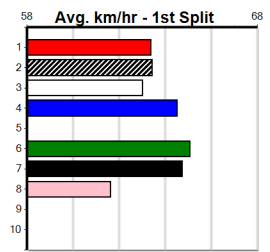

GRAY'S BENDIGO

Distance: 425m, Race Type: Grade 5 T3, Total Prizemoney: $1,530
1st: $1,000, 2nd: $320, 3rd: $160, 4th: $50

LITTLE GLADYS (6) was impressive here two runs back and she can get the job done today. LONG LEGS LIAM (8) had little luck when resuming from a spell and he will be better for the run. COLLINDA POPS (7) owns a handy 24.17 PB here

Watchdog Tips: 6 8 7 1 Bet: Win 6

1 HARD STYLE ROBBO (NSW) [Better than his past few runs, must keep safe] $7.50
RBD Dog Jan-22 Sire: HARD STYLE RICO Dam: HELLO ROBBO
Owner(s): The Winning Runs (SYN), K Catford, D Terrell, L Martin
Trainer: Robert Hayes (Toolleen)
Winning Distances: < 300m (0) 300 - 399m (0) 400 - 499m (4) 500 - 599m (0) 600 - 699m (0) > 700m (0)
Winning Weights: 30.0(1) 30.5(1) 30.6(2)
Box History table and Prize Best Starts table included.

2 ARGYLE EMMA [5] Biks In form but will need to lead clearly, place $6.00
BK Bitch Dec-20 Sire: RAW ABILITY Dam: DUBOVKA
Owner(s): J Blake
Trainer: Jazmyn Blake (Simson)
Winning Distances: < 300m (0) 300 - 399m (10) 400 - 499m (2) 500 - 599m (0) 600 - 699m (0) > 700m (0)
Winning Weights: 27.0(1) 27.3(1) 27.4(2) 27.6(3) 27.7(4) 27.8(1)
Box History table and Prize Best Starts table included.

3 PERFECT LIAM [5] Lack of early speed is a worry, prefer others $16.00
BK Dog Nov-21 Sire: ASTON DEE BEE Dam: PERFECT LILY
Owner(s): A Debattista
Trainer: Aaron Debattista (Toolleen)
Winning Distances: < 300m (0) 300 - 399m (0) 400 - 499m (4) 500 - 599m (0) 600 - 699m (0) > 700m (0)
Winning Weights: 35.9(1) 36.0(1) 36.1(1) 36.3(1)
Box History table and Prize Best Starts table included.

4 AGON CAMEL [5] Down on confidence, draw is a worry, tested $12.00
F Bitch Oct-22 Sire: FERNANDO BALE Dam: RASPUTIA
Owner(s): HIPS DON'T LIE (SYN), D Sharp, J Sharp
Trainer: Dylan Sharp (Lara)
Winning Distances: < 300m (0) 300 - 399m (0) 400 - 499m (3) 500 - 599m (0) 600 - 699m (0) > 700m (0)
Winning Weights: 24.5(1) 25.1(1) 25.2(1)
Box History table and Prize Best Starts table included.

5 *** VACANT BOX ***
Owner(s):
Winning Distances: < 300m (0) 300 - 399m (0) 400 - 499m (0) 500 - 599m (0) 600 - 699m (0) > 700m (0)
Winning Weights:
Trainer:
Box History