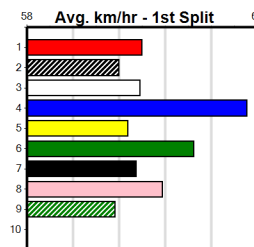

AG TYRES & WHEELS

Distance: 425m, Race Type: Tier 3 - Grade 6, Total Prizemoney: $1,530
1st: $1,000, 2nd: $320, 3rd: $160, 4th: $50

ASTON RYAN (3) is armed with good mid race pace and he should get a nice run through at the bend. MORAINÉ DEMON (1) has a good record here and he will be in the firing line from the outset. INSANE (8) can settle on the speed.

Watchdog Tips: **3** **1** **8** **4** **Bet:** **Win 3**

1

MORAINÉ DEMON [6] **Good record here, settles on the speed, danger** **$3.20**

BK Dog Jan-23 Sire: HOOKED ON SCOTCH Dam: MORAINÉ IZZY Trainer: Briana Robertson-leech (Smeaton)

Owner(s): MORAINÉ (SYN), G Judd, S Judd

Winning Distances: < 300m (0) 300 - 399m (0) 400 - 499m (2) 500 - 599m (0) 600 - 699m (0) > 700m (0)

Winning Weights: 33.2(1) 33.6(1)

Pl	Box	Dist	Track	Date	Time	BOB	Margin	1st/2nd (Time)	PIR	Checked	Comment	WR	Split 1	S/P	Grade
6th	(5)	33.6	390	BAL	R11	18-Nov-24	22.99	22.32	9.00L PAW EVA (22.36)	M/66	.	.	.	8.73	$19.80 T3-7
1st	(1)	33.6	425	BEN	R10	27-Nov-24	24.44	24.03	1.00L INSANE (24.49)	Q/111	.	.	.	6.67	$3.40 T3-7
4th	(2)	34.2	425	BEN	R2	06-Dec-24	25.04	23.79	15.00 SPEEDY EASY (24.05)	M/444	.	.	.	6.65	$40.10 X67
3rd	(3)	34.0	425	BEN	R2	11-Dec-24	24.59	24.14	4.75L PAW JANELLE (24.27)	M/111	.	.	.	6.59	$5.80 T3-6
2nd	(7)	34.4	425	BEN	R10	18-Dec-24	24.46	24.15	2.00L GRANNIE MAY (24.32)	M/233	.	.	.	6.75	$9.90 T3-6
3rd	(3)	34.7	450	BAL	R13	24-Dec-24	25.87	25.09	1.75L CHARLI MARLEY (25.75)	Q/234	.	V14	.	6.64	$1.90 T3-6
3rd	(6)	34.1	425	BEN	R10	08-Jan-25	24.41	23.64	3.75L BREE CABANG (24.15)	M/223	.	.	.	6.55	$2.60 T3-6
4th	(3)	34.5	425	BEN	R9	16-Jan-25	24.63	24.16	3.75L AUNTY ETHEL (24.38)	M/454	.	.	.	6.75	$8.30 T3-RW

Last 3 wins NOT included above

Pl	Box	Dist	Track	Date	Time	BOB	Margin	1st/2nd (Time)	PIR	Checked	Comment	WR	Split 1	S/P	Grade
1st	(8)	33.2	425	BEN	R1	29-Oct-24	24.38	24.05	5.00L REDBACK EXPRESS (24.72)	M/111	.	.	.	6.71	$2.60 M

Prize Best Starts Trk/Dts APM: $3935.00, 24.38(8)-29/10/24, 17-2-4-3, 10-2-3-2, 2514

2

KURRACA JINNIE [6] **Steady since her win here, may need it easier** **$16.00**

BK Bitch May-22 Sire: LOCHINVAR MARLOW Dam: ROCK SINGER Trainer: Dale Plier (Fentons Creek)

Owner(s): D Plier

Winning Distances: < 300m (0) 300 - 399m (0) 400 - 499m (2) 500 - 599m (0) 600 - 699m (0) > 700m (0)

Winning Weights: 29.2(1) 30.9(1)

Pl	Box	Dist	Track	Date	Time	BOB	Margin	1st/2nd (Time)	PIR	Checked	Comment	WR	Split 1	S/P	Grade
7th	(4)	29.1	425	BEN	R1	12-Jul-24	25.59	23.86	15.00 EVIE'S PROMISE (24.54)	M/677	.	.	.	6.84	$104.20 MH
1st	(2)	29.2	425	BEN	R2	21-Aug-24	24.57	24.10	2.00L BOSTON DASH (24.70)	Q/111	.	SW	.	6.62	$5.20 M
6th	(6)	29.8	485	HOR	R7	03-Sep-24	28.03	27.28	8.50L KURRACA KID (27.45)	M/222	.	.	.	6.68	$21.50 X67
6th	(6)	30.3	485	HOR	R9	15-Sep-24	28.37	27.30	6.00L HURRICANE BERT (27.97)	Q/112	.	V7	.	6.62	$6.40 7
1st	(7)	30.9	425	BEN	R9	01-Jan-25	24.69	24.10	0.75L ALPHA GIRL (24.72)	Q/111	.	SW	.	6.55	$2.50 7
7th	(1)	31.2	425	BEN	R10	08-Jan-25	25.18	23.64	15.00 BREE CABANG (24.15)	M/367	.	.	.	6.62	$3.70 T3-6
8th	(4)	30.9	425	BEN	R10	15-Jan-25	25.79	24.09	20.00 BOROUGH BOUND (24.42)	M/688	.	V7	.	6.91	$7.60 6G
7th	(7)	30.8	425	BEN	R3	25-Jan-25	24.97	23.86	11.00 HARD COMPASS (24.24)	M/777	.	.	.	6.86	$24.30 X67

Last 3 wins NOT included above

Prize Best Starts Trk/Dts APM: $2000.00, 24.57(2)-21/8/24, 9-2-0-0, 6-2-0-0, 1400