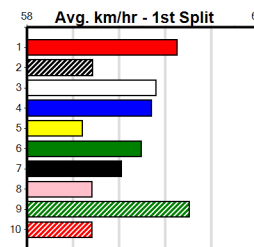

MANNINGS GREYHOUND COMPLEX

Distance: 425m, Race Type: Tier 3 - Maiden, Total Prizemoney: $1,530
1st: $1,000, 2nd: $320, 3rd: $160, 4th: $50

LAURA MAY (7) has been placed in three of eight to date and she has the speed to cross and lead throughout. MISS JECKELL (1) was solidly placed two runs back and she is drawn to get the breaks. ASTON ZELDA (3) can show improvement

Watchdog Tips: 7 1 3 5 **Bet:** Win 7

1

MISS JECKELL [M] **$3.40**

BE Bitch Feb-23 Placed in three of nine, early speed, main danger

Sire: BEAST UNLEASHED Dam: SUMMER LOVIN' Trainer: Gary Edwards (Broadford)

Owner(s): D Plumridge

Winning Distances: < 300m (0) 300 - 399m (0) 400 - 499m (0) 500 - 599m (0) 600 - 699m (0) > 700m (0)

Winning Weights:

Run	Wgt	Dist	Track	Date	Time	BON	Margin	1st/2nd (Time)	PIR	Checked	Comment	WR	Split 1	S/P	Grade
4th (2)	29.1	350	HVL	R1	20-Oct-24	20.22	19.25	5.50L MATCHBOX HONEY (19.85)	M/5	.	.	.	6.85	$5.20 M	.
6th (2)	29.4	350	HVL	R2	25-Oct-24	20.47	19.78	8.00L SLAY QUEEN MOLLY (19.94)	M/5	.	.	.	6.74	$19.50 T3-M	.
2nd (4)	28.7	350	HVL	R2	28-Oct-24	20.09	19.60	1.25L TINY BIT SPOILT (20.01)	M/3	.	SW	.	6.81	$20.50 M	.
2nd (4)	28.6	350	HVL	R1	11-Nov-24	19.94	19.38	1.25L KING PLUM (19.85)	M/2	.	.	.	6.75	$5.50 M	.
6th (4)	28.5	390	SHP	R1	21-Nov-24	23.14	22.13	7.50L CATCH A COD (22.63)	M/45	.	.	.	8.89	$10.60 T3-M	.
5th (4)	28.7	390	SHP	R1	09-Jan-25	23.08	22.20	8.50L KRUGER ICON (22.51)	M/54	.	.	.	8.95	$14.20 M	.
2nd (8)	28.8	425	BEN	R3	15-Jan-25	24.86	24.09	3.00L ULTIMATE BLEND (24.67)	M/222	.	.	.	6.76	$13.10 M	.
6th (3)	28.8	450	SHP	R1	23-Jan-25	26.90	25.69	16.00 WHITE HAWK (25.81)	M/344	.	.	.	6.87	$26.90 T3-M	.

Last 3 wins NOT included above

Box History

Bx	1st	2nd	3rd	4th	5th	6th	7th	8th
1								
2					1		1	
3							1	
4		2			1	1		
5								
6								
7								
8		1		1				

Prize Best $110.00
Starts 24.86(8)-15/1/25
Trk/Dts 9-0-3-0
APM 1-0-1-0
794

2

BOGAN BEND [M] **$16.00**

WBK Bitch Apr-23 Well beaten in both runs, needs more time

Sire: KOBLENZ Dam: KRAKEN SKYE Trainer: Brendon Jones (Pyalong)

Owner(s): Fawknr Rangers (SYN), P Kerslake, D Gray, R Kerslake, S Gray, C Gray, M Gray

Winning Distances: < 300m (0) 300 - 399m (0) 400 - 499m (0) 500 - 599m (0) 600 - 699m (0) > 700m (0)

Winning Weights:

Run	Wgt	Dist	Track	Date	Time	BON	Margin	1st/2nd (Time)	PIR	Checked	Comment	WR	Split 1	S/P	Grade
6th (4)	33.2	390	SHP	R3	09-Jan-25	23.28	22.20	16.00 ZINZAN SAMMY (22.20)	S/76	.	.	.	9.12	$24.50 M	.
6th (2)	33.7	425	BEN	R1	24-Jan-25	25.18	23.70	18.00 HEAVY HAULAGE (23.95)	S/466	.	.	.	6.73	$38.80 M	.

Last 3 wins NOT included above

Box History

Bx	1st	2nd	3rd	4th	5th	6th	7th	8th
1								
2						1		
3								
4					1			
5								
6								
7								
8								

Prize Best $0.00
Starts 25.18(2)-24/1/25
Trk/Dts 2-0-0-0
APM 1-0-0-0
0