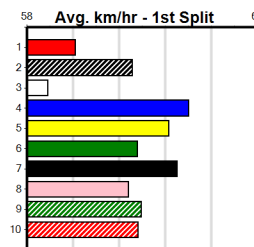

BENDIGO ADVERTISER (1-2 WINS)

Distance: 500m, Race Type: Tier 3 - Restricted Win, Total Prizemoney: $1,740
1st: $1,150, 2nd: $360, 3rd: $180, 4th: $50

PAW UCARTY (7) was a dominant 24.15 winner here recently and he should prove hard to hold out again. JOLLY ETHICS (6) has been racing in consistent style and she can work into the mix mid race. VISTA VANADIUM (5) has solid claims

Watchdog Tips: 7 6 5 1 Bet: Win 7

AMRON BUSTER [7] Continues to improve, has the good draw, respect $6.00
RBD Dog Jan-23 Sire: FERAL FRANKY Dam: BLOCK STAR
Owner(s): M Franklin
Trainer: Michael Franklin (Bacchus Marsh)
Winning Distances: < 300m (0) 300 - 399m (0) 400 - 499m (1) 500 - 599m (0) 600 - 699m (0) > 700m (0)
Winning Weights: 34.2(1)
6th (1) 33.5 435 SLE R1 10-Nov-24 25.28 24.30 9.00L STRIKE A MATCH (24.68) M/788 . . . . . 5.52 $17.90 M
7th (8) 34.2 390 SHP R1 23-Dec-24 23.22 22.17 9.50L TURBO TERROR (22.59) M/88 . . . . . 8.88 $2.90 M
3rd (8) 34.1 425 BEN R2 01-Jan-25 25.12 24.10 4.25L MY GIRL MISSY (24.82) M/554 . . . . . 6.93 $2.40 M
3rd (8) 33.8 425 BEN R2 08-Jan-25 24.49 23.64 4.00L WIZIN WOODHOUSE (24.21) M/553 . . . . . 6.90 $12.60 T3-M
2nd (2) 34.0 425 BEN R1 15-Jan-25 24.73 24.09 1.75L RIPPING IT UP (24.62) S/764 . . . . . 6.88 $2.50 M
1st (5) 34.2 425 BEN R1 22-Jan-25 24.81 24.31 2.75L BULLET FORCE (25.00) M/852 . . . . . 6.84 $1.70 M
Last 3 wins NOT included above
Box History
Prize Best $1640.00
Starts 6-1-1-2
Trk/Dts 0-0-0-0
APM 1640

KENNETH BALE (NSW)[7] Struggled since resuming, place claims appear best $8.00
DKBD Dog Mar-22 Sire: JS FLAMIN ACE Dam: FAITHY BALE
Owner(s): FISHOUNDS (SYN), D Fisher, S Fisher
Trainer: Jordan Mcquillen (Lara)
Winning Distances: < 300m (0) 300 - 399m (0) 400 - 499m (0) 500 - 599m (1) 600 - 699m (0) > 700m (0)
Winning Weights: 29.3(1)
2nd (4) 28.7 460 GEL R3 21-May-24 26.37 25.73 5.00L RIVIA AKIRA (26.02) M/443 . . . . . 6.81 $3.30 M
4th (1) 28.9 400 GEL R1 21-Jun-24 23.03 22.41 1.5L SIR DODGE (22.93) Q/54 . . . . . 8.84 $3.70 M
1st (1) 29.3 500 BEN R1 09-Oct-24 28.53 28.32 1.00L SUFFOLK PARK (28.59) M/222 . . . . . 6.78 $1.50 T3-M
7th (7) 29.8 525 MEP R9 18-Dec-24 31.93 29.94 21.00 RIVERSDALE MICK (30.52) S/6777 . . . . . 5.49 $19.80 X67
3rd (2) 29.5 500 BEN R7 01-Jan-25 28.90 28.36 6.50L PIP (28.46) S/444 . . . . . 6.89 $2.90 X67
7th (3) 29.4 500 BEN R7 08-Jan-25 29.15 28.42 11.00 ESPRESSO BABE (28.42) M/887 . . . . . 6.90 $4.30 T3-RW
6th (5) 29.6 500 BEN R7 15-Jan-25 29.24 28.39 8.50L FLYING ROCCO (28.65) M/377 . . . . . 6.82 $11.00 7
5th (3) 29.2 500 BEN R4 25-Jan-25 29.13 28.58 5.50L REGAL BARRY (28.76) M/664 . . . . . 6.83 $13.70 X67
Last 3 wins NOT included above
Box History
Prize Best $2280.00
Starts 28.53(1)-9/10/24
Trk/Dts 12-1-2-2
APM 5-1-0-1 1060