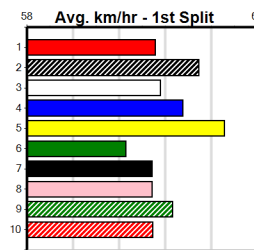

HANRAHAN PLUMBING

Distance: 500m, Race Type: Grade 5 T3, Total Prizemoney: $1,740
1st: $1,150, 2nd: $360, 3rd: $180, 4th: $50

DOLLAR SIGNS (5) was smartly placed here three runs back and he look very well graded in this event. MCIVOR OLLY (4) rarely runs a bad race here and he will be very strong in the run to the line. HAD A MISCHIEF (7) can work into contention mid race.

Watchdog Tips: 5 4 7 1 Bet: Win 5

Form Box Wgt Dist Track Date Time BON Margin 1st/2nd (Time) PIR Checked Comment W/R Split 1 S/P Grade
JETSON EXPRESS [5] Drawn to be on the pace from the outset, respect $3.60
Owner(s): ASHFORDS (SYN), M Di genova, A Brown
Trainer: Olivia Cartechini (Dandenong Nor)

TANTANGARA GIRL [5] Hit or miss early, tends to struggle here, tested $21.00
Owner(s): D Shovan
Trainer: David Shovan (Powlett Plains)

MILLERS ROAD [5] Lacking confidence but goes well here, place $10.00
Owner(s): CYPRESS LODGE (SYN), C Elliot, T Elliot
Trainer: Tracy Elliot (Greenhill)

MCIVOR OLLY [5] Rarely runs a bad race here, danger with luck $7.50
Owner(s): B Priest
Trainer: Barry Priest (Junortoun)

DOLLAR SIGNS [5] Solidly placed three runs back, well graded, yes $2.80
Owner(s): A Debattista
Trainer: Aaron Debattista (Toolleen)

1

2

3

4

5