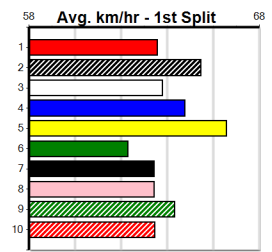

HANRAHAN PLUMBING

Distance: 500m, Race Type: Grade 5 T3, Total Prizemoney: $1,740
1st: $1,150, 2nd: $360, 3rd: $180, 4th: $50

DOLLAR SIGNS (5) was smartly placed here three runs back and he look very well graded in this event. MCIVOR OLLY (4) rarely runs a bad race here and he will be very strong in the run to the line. HAD A MISCHIEF (7) can work into contention mid race.

Watchdog Tips: 5 4 7 1 Bet: Win 5

Form Box Wgt Dist Track Date Time BON Margin 1st/2nd (Time) PIR Checked Comment W/R Split 1 S/P Grade
JETSON EXPRESS [5] Drawn to be on the pace from the outset, respect $3.60
Owner(s): ASHFORDS (SYN), M Di genova, A Brown
Trainer: Olivia Cartechini (Dandenong Nor)

TANTANGARA GIRL [5] Hit or miss early, tends to struggle here, tested $21.00
Owner(s): D Shovan
Trainer: David Shovan (Powlett Plains)

MILLERS ROAD [5] Lacking confidence but goes well here, place $10.00
Owner(s): CYPRESS LODGE (SYN), C Elliot, T Elliot
Trainer: Tracy Elliot (Greenhill)

MCIVOR OLLY [5] Rarely runs a bad race here, danger with luck $7.50
Owner(s): B Priest
Trainer: Barry Priest (Junortoun)

DOLLAR SIGNS [5] Solidly placed three runs back, well graded, yes $2.80
Owner(s): A Debattista
Trainer: Aaron Debattista (Toolleen)

1

2

3

4

5