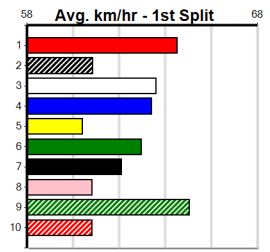

MANNINGS GREYHOUND COMPLEX

Distance: 425m, Race Type: Tier 3 - Maiden, Total Prizemoney: $1,530
1st: $1,000, 2nd: $320, 3rd: $160, 4th: $50

LAURA MAY (7) has been placed in three of eight to date and she has the speed to cross and lead throughout. MISS JECKELL (1) was solidly placed two runs back and she is drawn to get the breaks. ASTON ZELDA (3) can show improvement

Watchdog Tips: 7 1 3 5 Bet: Win 7

Table with columns: Form Box, Wgt, Dist, Track, Date, Time, BON, Margin, 1st/2nd (Time), PIR, Checked, Comment, W/R, Split 1, S/P, Grade

MISS JECKELL [M] Placed in three of nine, early speed, main danger $3.40
Owner(s): D Plumridge
Winning Distances: < 300m (0) 300 - 399m (0) 400 - 499m (0) 500 - 599m (0) 600 - 699m (0) > 700m (0)
Winning Weights: 4th (2) 29.1 350 HVL R1 20-Oct-24 20.22 19.25 5.50L MATCHBOX HONEY (19.85) M/5 6.85 $5.20 M

BOGAN BEND [M] Well beaten in both runs, needs more time $16.00
Owner(s): Fawknor Rangers (SYN), P Kerslake, D Gray, R Kerslake, S Gray, C Gray, M Gray
Winning Distances: < 300m (0) 300 - 399m (0) 400 - 499m (0) 500 - 599m (0) 600 - 699m (0) > 700m (0)
Winning Weights: 6th (4) 33.2 390 SHP R3 09-Jan-25 23.28 22.20 16.00 ZINZAN SAMMY (22.20) S/76 9.12 $24.50 M

ASTON ZELDA [M] Has early speed, getting stronger, threat $6.50
Owner(s): R Borda
Winning Distances: < 300m (0) 300 - 399m (0) 400 - 499m (0) 500 - 599m (0) 600 - 699m (0) > 700m (0)
Winning Weights: 3rd (2) 26.0 390 SHP R1 30-Dec-24 22.94 21.71 9.00L WALLAN ACE (22.34) M/33 8.70 $2.60 M

BULLET FORCE [M] Tough draw, will need to lead, next time $8.00
Owner(s): C Knott
Winning Distances: < 300m (0) 300 - 399m (0) 400 - 499m (0) 500 - 599m (0) 600 - 699m (0) > 700m (0)
Winning Weights: 3rd (7) 26.0 390 SHP R3 09-Dec-24 22.73 21.77 4.25L AEROPLANE ARROW (22.45) M/22 8.58 $18.80 M

PAW RICOCHET (NSW)[M] Can unwind a strong finish, must keep safe $6.00
Owner(s): B Wheeler
Winning Distances: < 300m (0) 300 - 399m (0) 400 - 499m (0) 500 - 599m (0) 600 - 699m (0) > 700m (0)
Winning Weights: 6th (7) 32.6 400 GEL R3 10-Jan-25 23.87 22.42 14.00 STAR SIXTY SIX (22.93) S/65 9.12 $7.00 M

1

2

3

4

5