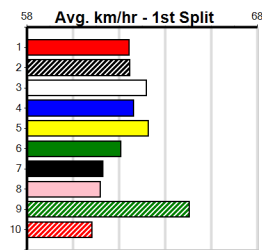

Watchdog Tips: [1] [6] [3] [5] Bet: Box Quinella 1,3,6 (\$10 for 333.33%)

Table with columns: Form Box, Wgt, Dist, Track, Date, Time, BON, Margin, 1st/2nd (Time), PIR, Checked, Comment, W/R, Split 1, S/P, Grade. Rows include LAMP POST [M], WHISTLING BY [M], PAW VALENTINA (NSW)[M], KURRACA GAL [M], and SANDY CHEEK [M].