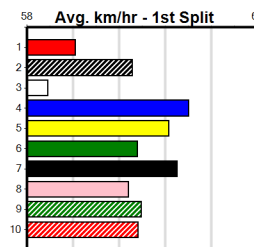

BENDIGO ADVERTISER (1-2 WINS)

Distance: 500m, Race Type: Tier 3 - Restricted Win, Total Prizemoney: $1,740
1st: $1,150, 2nd: $360, 3rd: $180, 4th: $50

PAW UCARTY (7) was a dominant 24.15 winner here recently and he should prove hard to hold out again. JOLLY ETHICS (6) has been racing in consistent style and she can work into the mix mid race. VISTA VANADIUM (5) has solid claims

Watchdog Tips:	7	6	5	1	Bet:	Win 7

Form Box	Wgt	Dist	Track	Date	Time	BON	Margin	1st/2nd (Time)	PIR	Checked	Comment	WR	Split 1	S/P	Grade
1	AMRON BUSTER [7] Continues to improve, has the good draw, respect $6.00														
RBD	Dog	Jan-23			Sire: FERAL FRANKY			Dam: BLOCK STAR			Trainer: Michael Franklin (Bacchus Marsh)				
Owner(s): M Franklin															
Winning Distances: < 300m (0) 300 - 399m (0) 400 - 499m (1) 500 - 599m (0) 600 - 699m (0) > 700m (0)															
Winning Weights: 34.2(1)															
6th (1)	33.5	435	SLE	R1	10-Nov-24	25.28	24.30	9.00L STRIKE A MATCH (24.68)	M/788				5.52	$17.90	M
7th (8)	34.2	390	SHP	R1	23-Dec-24	23.22	22.17	9.50L TURBO TERROR (22.59)	M/88				8.88	$2.90	M
3rd (8)	34.1	425	BEN	R2	01-Jan-25	25.12	24.10	4.25L MY GIRL MISSY (24.82)	M/554				6.93	$2.40	M
3rd (8)	33.8	425	BEN	R2	08-Jan-25	24.49	23.64	4.00L WIZIN WOODHOUSE (24.21)	M/553				6.90	$12.60	T3-M
2nd (2)	34.0	425	BEN	R1	15-Jan-25	24.73	24.09	1.75L RIPPING IT UP (24.62)	S/764				6.88	$2.50	M
1st (5)	34.2	425	BEN	R1	22-Jan-25	24.81	24.31	2.75L BULLET FORCE (25.00)	M/852				6.84	$1.70	M
Last 3 wins NOT included above															

Box History								
Bx	1st	2nd	3rd	4th	5th	6th	7th	8th
1								
2		1						
3								
4								
5	1							
6								
7								
8			2					1

Prize Best	$1640.00
Starts	FSTD
Trk/Dts	6-1-1-2
APM	0-0-0-0
	1640

2	KENNETH BALE (NSW)[7] Struggled since resuming, place claims appear best $8.00														
DKBD	Dog	Mar-22			Sire: JS FLAMIN ACE			Dam: FAITHY BALE			Trainer: Jordan Mcquillen (Lara)				
Owner(s): FISHOUNDS (SYN), D Fisher, S Fisher															
Winning Distances: < 300m (0) 300 - 399m (0) 400 - 499m (0) 500 - 599m (1) 600 - 699m (0) > 700m (0)															
Winning Weights: 29.3(1)															
2nd (4)	28.7	460	GEL	R3	21-May-24	26.37	25.73	5.00L RIVIA AKIRA (26.02)	M/443				6.81	$3.30	M
4th (1)	28.9	400	GEL	R1	21-Jun-24	23.03	22.41	1.5L SIR DODGE (22.93)	Q/54				8.84	$3.70	M
1st (1)	29.3	500	BEN	R1	09-Oct-24	28.53	28.32	1.00L SUFFOLK PARK (28.59)	M/222				6.78	$1.50	T3-M
7th (7)	29.8	525	MEP	R9	18-Dec-24	31.93	29.94	21.00 RIVERSDALE MICK (30.52)	S/6777				5.49	$19.80	X67
3rd (2)	29.5	500	BEN	R7	01-Jan-25	28.90	28.36	6.50L PIP (28.46)	S/444				6.89	$2.90	X67
7th (3)	29.4	500	BEN	R7	08-Jan-25	29.15	28.42	11.00 ESPRESSO BABE (28.42)	M/887				6.90	$4.30	T3-RW
6th (5)	29.6	500	BEN	R7	15-Jan-25	29.24	28.39	8.50L FLYING ROCCO (28.65)	M/377				6.82	$11.00	7
5th (3)	29.2	500	BEN	R4	25-Jan-25	29.13	28.58	5.50L REGAL BARRY (28.76)	M/664				6.83	$13.70	X67
Last 3 wins NOT included above															

Box History								
Bx	1st	2nd	3rd	4th	5th	6th	7th	8th
1	1							
2		1	1					
3								
4		1	1					
5				1				
6					1			
7								1
8								

Prize Best	$2280.00
Starts	28.53(1)-9/10/24
Trk/Dts	12-1-2-2
APM	5-1-0-1
	1060