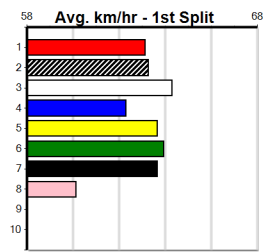

Bendigo
13 (E1)
6:07PM

(VIC time)

SPORTSBET BS RESPONSIBLY

Distance: 425m, Race Type: Grade 5 T3, Total Prizemoney: $1,530
1st: $1,000, 2nd: $320, 3rd: $160, 4th: $50

SLINGSHOT SNOOP (7) has been placed in three of his past four and he looks very well graded in this event. BLUE OPAL ROCKS (5) returned to form here last time and he will be in the firing line throughout. SPEEDY FYNN (4) has claims

Watchdog Tips: 7 5 4 1 Bet: Win 7

Form Box Wgt Dist Track Date Time BON Margin 1st/2nd (Time) PIR Checked Comment W/R Split 1 S/P Grade
1 TORNADO JACK [5] Better than his past few runs, well drawn, respect $6.00
Owner(s): T Boehmke Sire: BUCKLE UP WES Dam: LANCOME LADY Trainer: Thomas Boehmke (Nareewillock)
Winning Distances: < 300m (0) 300 - 399m (0) 400 - 499m (5) 500 - 599m (0) 600 - 699m (0) > 700m (0)
Winning Weights: 28.5(1) 29.7(1) 29.8(1) 30.4(2)

2 LATIN RHYTHM [5] Down on confidence, may get crowded, no $10.00
Owner(s): C Knott Sire: FERNANDO BALE Dam: RED ROCHELLE Trainer: Cameron Knott (Mount Camel)
Winning Distances: < 300m (0) 300 - 399m (2) 400 - 499m (3) 500 - 599m (0) 600 - 699m (0) > 700m (0)
Winning Weights: 25.2(1) 25.6(1) 26.2(1) 26.4(1) 26.7(1)

3 ROCKET SUSIE [5] Just not racing well enough, look to others $12.00
Owner(s): N Walsh Sire: COSMIC CHIEF Dam: MISS HEART Trainer: Noel Walsh (Gladstone Park)
Winning Distances: < 300m (0) 300 - 399m (1) 400 - 499m (4) 500 - 599m (0) 600 - 699m (0) > 700m (0)
Winning Weights: 25.8(1) 26.0(1) 26.3(1) 26.4(1) 26.6(1)

4 SPEEDY FYNN [5] No luck of late, this is easier, major player $7.50
Owner(s): J Hooke Sire: SPEED STAR Dam: LITTLE BERTHA Trainer: Wayne Hooke (Wellsford)
Winning Distances: < 300m (0) 300 - 399m (2) 400 - 499m (1) 500 - 599m (0) 600 - 699m (0) > 700m (0)
Winning Weights: 31.2(1) 31.7(2)

5 BLUE OPAL ROCKS [5] Returned to form here last time, clear danger $2.80
Owner(s): A Armstrong Sire: BERNARDO Dam: FREDA ROCKS Trainer: Alisdair Armstrong (Huntly)
Winning Distances: < 300m (0) 300 - 399m (1) 400 - 499m (3) 500 - 599m (0) 600 - 699m (0) > 700m (0)
Winning Weights: 27.6(1) 28.4(2) 28.5(1)