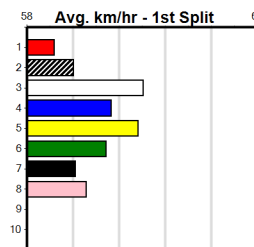

JARROD LARKIN CONCRETING

Distance: 425m, Race Type: Tier 3 - Grade 7, Total Prizemoney: $1,530
1st: $1,000, 2nd: $320, 3rd: $160, 4th: $50

GLOWING ETHICS (8) has been luckless since her solid 24.50 maiden win here and she will find this easier. GREYSYND WILL (7) powered to the line here last time and he just needs an ounce of luck early on. WHERE TO NEXT (3) has claims

Watchdog Tips: **8** **7** **3** **5** **Bet:** Box Quinella 3,7,8 ($10 for 333.33%)

Form Box	Wgt	Dist	Track	Date	Time	BON	Margin	1st/2nd (Time)	PIR	Checked	Comment	WR	Split 1	S/P	Grade

1

POPPY ROSE [7] **$12.00**
Well down on form and confidence, prefer others
BK Bitch Dec-21 Sire: FABREGAS Dam: ELSA ROSE
Owner(s): heathcote park red nine syn (SYN), J Chilcott, L Forde, W Owen, T Byrne Trainer: Bruce Stirling (Heathcote)
Winning Distances: < 300m (0) 300 - 399m (0) 400 - 499m (1) 500 - 599m (0) 600 - 699m (0) > 700m (0)
Winning Weights: 25.5(1)

8th (3)	25.4	425	BEN	R9	14-Aug-24	25.23	23.98	13.00 MINCHER MAGIC (24.33)	M/788	.	.	.	7.16	$5.80	T3-7
5th (8)	25.8	425	BEN	R9	21-Aug-24	25.19	24.10	12.00 PRINCE PIERRE (24.39)	S/866	.	.	.	7.02	$6.00	7
7th (7)	25.7	400	GEL	R10	03-Sep-24	24.08	22.31	16.00 RIVERDALE TURBO (22.99)	S/77	.	.	W	9.09	$19.20	7
6th (4)	25.8	450	SHP	R7	12-Sep-24	26.52	25.54	15.00 GREYSYND LARRY (25.54)	S/874	.	.	.	7.12	$18.80	X67
8th (4)	25.9	300	HVL	R10	03-Jan-25	17.62	16.64	12.00 EVOLVE (16.78)	S/8	.	.	.	4.27	$34.60	T3-7
7th (4)	26.0	390	SHP	R11	09-Jan-25	23.07	22.20	8.00L FITZROY HALLE (22.51)	S/77	.	.	.	9.14	$20.60	7
6th (2)	25.8	425	BEN	R3	16-Jan-25	25.08	24.16	3.5L ZERO PREDATOR (24.84)	S/776	.	.	.	6.96	$28.50	T3-7
7th (3)	25.9	425	BEN	R3	22-Jan-25	25.38	24.31	13.00 BASEMENT (24.54)	S/777	.	.	.	7.17	$39.10	7

Last 3 wins NOT included above

1st (8)	25.5	425	BEN	R1	24-Jul-24	24.82	24.31	1.5L SAXON RAIDER (24.91)	M/753	.	.	.	6.99	$2.80	M

Box History

Bx	1st	2nd	3rd	4th	5th	6th	7th	8th
1								
2								
3				1			1	1
4								2
5						1	1	1
6					1			
7							1	
8	1					1		

Prize Best Starts	$1100.00
Trk/Dts	24.75(2)-177/24
APM	14-1-0-0
	8-1-0-0
	230

2

PERFECT STRANGER [7] **$10.00**
Slow early, wide runner, prefer to watch
F Dog Dec-20 Sire: SENNACHIE Dam: WHAT FEELING
Owner(s): J Uglietta Trainer: Joe Uglietta (Yan Yean)
Winning Distances: < 300m (0) 300 - 399m (0) 400 - 499m (1) 500 - 599m (0) 600 - 699m (0) > 700m (0)
Winning Weights: 32.1(1)

3rd (4)	32.1	390	SHP	R11	21-Nov-24	22.94	22.13	7.50L TWILIGHT TORI (22.43)	S/85	.	.	.	9.12	$86.80	T3-7
4th (3)	31.8	425	BEN	R10	27-Nov-24	24.98	24.03	8.00L MORAINÉ DEMON (24.44)	M/874	.	.	W	7.02	$96.30	T3-7
4th (1)	31.9	400	GEL	R9	03-Dec-24	23.60	22.66	8.00L SCOOP THE LOOT (23.06)	S/65	.	.	W	9.13	$27.50	T3-7
6th (5)	32.0	460	GEL	R7	10-Dec-24	27.03	25.99	11.00 HAPPY INTENTION (26.28)	S/777	.	.	.	7.10	$40.70	7
7th (3)	32.0	300	HVL	R2	17-Dec-24	17.70	17.06	7.50L RAPHAEL ZEAL (17.19)	S/7	.	.	.	4.24	$161.50	7
7th (1)	31.9	400	GEL	R10	24-Dec-24	23.65	22.49	7.00L PAW JOLYN (23.17)	M/77	.	.	W	9.08	$39.90	7
4th (5)	32.5	390	SHP	R11	09-Jan-25	22.84	22.20	5.00L FITZROY HALLE (22.51)	S/64	.	.	.	9.00	$40.40	7
5th (8)	32.5	400	WGL	R8	16-Jan-25	23.52	22.72	8.00L ASTONISHING LADY (22.98)	S/55	.	.	W	8.78	$49.80	7

Last 3 wins NOT included above

1st (1)	32.1	400	GEL	R3	28-Nov-23	23.38	22.63	0.05L VERONICA LODGE (23.38)	S/64	.	.	W	8.85	$15.10	M

Box History

Bx	1st	2nd	3rd	4th	5th	6th	7th	8th
1	1	1			4	2	2	2
2					2	2	3	1
3			2	4	5	3	2	2
4		1	2		1	3	3	1
5					2	1	2	3
6		1	3		2	3	1	2
7				1	3	5	1	1
8			1		5	4		3

Prize Best Starts	$4390.00
Trk/Dts	24.75(7)-16/10/24
APM	94-1-3-10
	9-0-1-2
	290