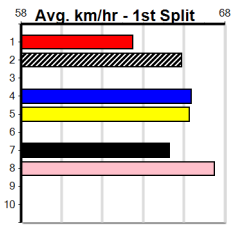

SPORTSBET HT2 (1-4 WINS)

Distance: 390m, Race Type: Restricted Win Heat, Total Prizemoney: $2,925
1st: $1,950, 2nd: $600, 3rd: $300, 4th: $75

3

7:11PM
(VIC time)

DAD'S TARPJA (7) is armed with dynamic early speed and she is capable of busting the 22 seconds barrier. ASTON BOURKE (4) is armed with a nice turn of foot and he will keep the pressure on the seven throughout. DAYS OF ROSES (1) has claims

Watchdog Tips: **7** **4** **1** **5** **Bet:** **Win 7**