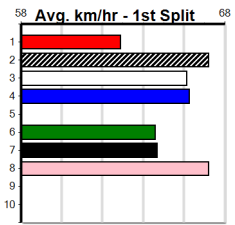

SOUTHERN SHEETMETAL

Distance: 450m, Race Type: Grade 5, Total Prizemoney: \$2,925
 1st: \$1,950, 2nd: \$600, 3rd: \$300, 4th: \$75

9

9:13PM

(VIC time)

LORRAINE JACKY (3) has been smartly placed in her two runs here and she can find the top mid race. DEROGATIVE (2) was dominant at Sale two runs back and he can run a big race once again. CROCODILE ROLL (4) has solid claims