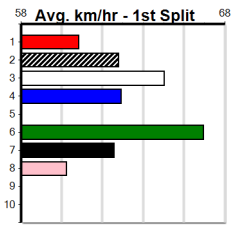

Ballarat

A1 SIGNAGE (0-1 WIN)

Distance: 450m, Race Type: Restricted Win, Total Prizemoney: $2,925
1st: $1,950, 2nd: $600, 3rd: $300, 4th: $75

1

6:27PM
(VIC time)

WYONG DALLAS (6) has been simply brilliant in his four runs to date and he will be carving out time on the arm. TOMMY SPARKLE (2) was smartly placed here last time and he will be in the firing line throughout. WYONG GRESHAM (3) has claims

Watchdog Tips: **6** **2** **3** **4** **Bet:** **Win 6**