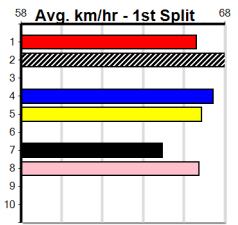

Trainer:
 Owner(s):

Winning Boxes							
1	2	3	4	5	6	7	8

10 * NO RESERVE *****

Trainer:
 Owner(s):

Winning Boxes							
1	2	3	4	5	6	7	8

SWEET NETTY'S CATERING

Distance: 390m, Race Type: Mixed 4/5, Total Prizemoney: \$3,360
1st: \$2,250, 2nd: \$690, 3rd: \$345, 4th: \$75