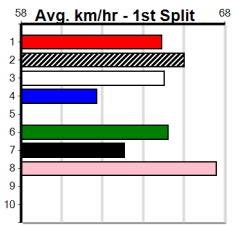

60 IS THE NEW 40 PETER MORGANTI

Distance: 545m, Race Type: Mixed 4/5, Total Prizemoney: $3,875
1st: $2,600, 2nd: $800, 3rd: $400, 4th: $75

5

7:49PM
(VIC time)

STOMPING (8) is one of the most in form speedsters in the State and he is expected to shatter the clock tonight. CHEAP RED WINE (6) has a wonderful strike rate and he should be suited to this distance range. ENGELKE ROAD (7) may be value

Watchdog Tips: **8** **6** **7** **2** **Bet:** Trifecta 8/2,6,7/2,6,7 ($10 - 166.67%)