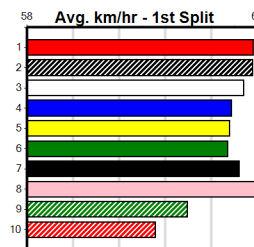

LIL DICKIE OAKS

Distance: 450m, Race Type: Special Event, Total Prizemoney: $11,525
1st: $8,000, 2nd: $2,300, 3rd: $1,150, 4th: $75

SHARAPOVA STAR (7) has been simply brilliant in her past two and she should be off and gone through the bend. SPRITELY SIAN (8) is better than her past few runs and she will get plenty of room early on. HONEY ZEN (1) can come out running.

Watchdog Tips: **7** **8** **1** **2** **Bet:** Box Quinella 1,7,8 ($10 for 333.33%)

1

HONEY ZEN [5] **Drawn to be on the pace throughout, big threat** **$10.00**

BK Bitch Nov-22 Sire: BARCIA BALE Dam: INDY HONEY
Owner(s): DAILLY GREYHOUND FARMS (SYN), G Dailly, T Dailly
Trainer: Thomas Dailly (Anakie)

Winning Distances: < 300m (0) 300 - 399m (0) 400 - 499m (2) 500 - 599m (4) 600 - 699m (0) > 700m (0)

Winning Weights: 24.1(1) 24.5(1) 24.8(2) 24.9(1) 25.2(1)

Box	1st	2nd	3rd	4th	5th	6th	7th	8th
1	1	1						
2	2		1		1	2		
3	1	1	1					1
4	1	1	1			1		
5			1	1			2	
6					1			
7	2	1					1	
8		1	1			1		

Prize Best Starts Trk/Dts APM: $33695.00, 25.33(8)-11/12/24, 27-6-5-5, 6-1-2-0, 14435

2

MEPUNGA SCARLETT [5] **Exciting prospect, toughest test, keep safe** **$4.60**

BK Bitch Mar-23 Sire: FERNANDO BALE Dam: MEPUNGA SPECTRE
Owner(s): B Smith
Trainer: Jeffrey Britton (Anakie)

Winning Distances: < 300m (0) 300 - 399m (0) 400 - 499m (0) 500 - 599m (4) 600 - 699m (0) > 700m (0)

Winning Weights: 27.2(1) 27.3(3)

Box	1st	2nd	3rd	4th	5th	6th	7th	8th
1	1							
2		1						
3	1							
4								
5			1					
6	1							
7	1							
8			1					

Prize Best Starts Trk/Dts APM: $24750.00, FSH, 7-4-1-2, 0-0-0-0, 21507

3

PAW TIKA (NSW)[5] **Down on confidence, needs to lead, tested** **$21.00**

BK Bitch Sep-22 Sire: FERNANDO BALE Dam: HELMA BALE
Owner(s): B Wheeler
Trainer: Samantha Grenfell (Anakie)

Winning Distances: < 300m (0) 300 - 399m (3) 400 - 499m (2) 500 - 599m (4) 600 - 699m (0) > 700m (0)

Winning Weights: 25.2(2) 25.3(1) 25.4(1) 25.7(1) 25.9(1) 26.1(1) 26.2(1) 26.6(1)

Box	1st	2nd	3rd	4th	5th	6th	7th	8th
1	1	1						
2	3		1		2	1		
3	1	2	1	1	1	1		1
4	2	2	1			1		2
5	1				2			1
6		1	1				1	1
7	1							1
8	1		2		1	3		

Prize Best Starts Trk/Dts APM: $38470.00, 25.38(4)-27/5/24, 42-9-6-6, 3-1-0-0, 16052

4

PANAMA RHODE [5] **Terrific muster, draw is a worry, next time** **$7.50**

BK Bitch Dec-22 Sire: SUPERIOR PANAMA Dam: STELLA RHODE
Owner(s): N Mccullagh
Trainer: Norman Mccullagh (Warrnambool)

Winning Distances: < 300m (0) 300 - 399m (2) 400 - 499m (3) 500 - 599m (0) 600 - 699m (0) > 700m (0)

Winning Weights: 30.7(1) 30.8(1) 31.0(1) 31.4(1) 31.5(1)

Box	1st	2nd	3rd	4th	5th	6th	7th	8th
1	1	1						
2	1		1					
3	1	1						
4	1					1		
5					1			
6								
7	1							
8	1							

Prize Best Starts Trk/Dts APM: $12415.00, FSH, 10-5-2-1, 0-0-0-0, 8131

5

DRAGONELLE [5] **Brilliant last time, this is harder, prefer others** **$12.00**

BK Bitch Nov-22 Sire: EXPLOSIVE BOY Dam: COCO NOVA
Owner(s): L Edgerton
Trainer: Jordan Mcquillen (Lara)

Winning Distances: < 300m (0) 300 - 399m (5) 400 - 499m (3) 500 - 599m (0) 600 - 699m (0) > 700m (0)

Winning Weights: 27.4(1) 27.5(1) 27.7(1) 28.1(1) 28.2(1) 28.4(3)

Box	1st	2nd	3rd	4th	5th	6th	7th	8th
1	2	2	1	3				
2	2					1		
3		3			2			
4	1							
5	2							1
6	1		1		1			
7	1		1	1		1		
8	1						1	

Prize Best Starts Trk/Dts APM: $19555.00, FSTD, 29-8-7-3, 0-0-0-0, 9812