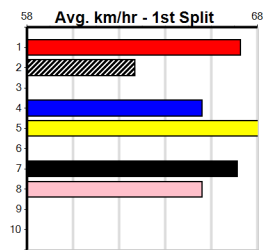

SPORTSBET HT1 (1-4 WINS)

Distance: 390m, Race Type: Restricted Win Heat, Total Prizemoney: $2,925
1st: $1,950, 2nd: $600, 3rd: $300, 4th: $75

FIRST TRAIN OUT (7) has been simply devastating in his three runs to date and he appears to be the real deal. SON OF DUKE (8) was never headed at Warragul and he should get a nice cart across early on. SWEET LOVE (1) shows promise

Watchdog Tips: 7 8 1 4 Bet: Trifecta 7,8/1,7,8/1,4,7,8 ($10-125%)

SWEET LOVE [5] Shows promise, settles on the speed, threat $3.60
BD Bitch Jan-23 Sire: TOMMY SHELBY Dam: SAPPHIRE RUBY
Trainer: Geoffrey Williamson (Marong)
Winning Distances: < 300m (0) 300 - 399m (2) 400 - 499m (2) 500 - 599m (0) 600 - 699m (0) > 700m (0)
Winning Weights: 26.3(1) 26.4(1) 26.5(1) 26.7(1)
1st (1) 26.5 425 BEN R1 18-Oct-24 24.37 23.95 1.25L TAMMY ROAD (24.46) M/111 6.54 $4.90 M
1st (8) 26.7 390 BAL R2 30-Oct-24 22.41 21.83 0.25L PAW WHITLEY (22.42) S/11 8.35 $15.90 X67
8th (4) 26.5 390 BAL R4 06-Nov-24 23.56 21.76 18.00 PAW WHITLEY (22.34) S/88 9.34 $4.10 X67
1st (6) 26.4 390 SHP R10 23-Nov-24 22.05 21.91 7.50L QUEEN KATE (22.54) Q/11 8.37 $2.60 6G
1st (4) 26.3 425 BEN R2 29-Nov-24 23.93 23.63 1.00L LAID BACK LASS (23.99) M/111 6.44 $18.00 RW
5th (8) 26.4 390 SHP R10 20-Jan-25 22.45 21.60 13.00 BLESSED RAIN (21.60) S/35 8.32 $12.10 5
Last 3 wins NOT included above
Box History
Prize Best $6580.00
Starts 22.41(8)-30/10/24
Trk/Dts 6-4-0-0
APM 2-1-0-0 4338

MOTIVATE [7] Find this harder than his racing to date, no $21.00
BE Dog Dec-22 Sire: AUSSIE INFRARED Dam: IT'S A FRENZY
Trainer: Lisa Delbridge (Balliang)
Winning Distances: < 300m (0) 300 - 399m (0) 400 - 499m (1) 500 - 599m (0) 600 - 699m (0) > 700m (0)
Winning Weights: 32.8(1)
6th (1) 33.4 450 BAL R2 16-Oct-24 26.45 25.02 9.50L ZIPPING PFEIFFER (25.78) S/786 6.89 $23.20 M
2nd (8) 32.9 390 BAL R1 24-Oct-24 22.62 22.08 3.25L MAJOR ALLEN (22.39) S/21 8.60 $5.60 M
7th (4) 32.8 390 BAL R1 31-Oct-24 23.34 22.23 14.00 KARUNA (22.42) Q/22 8.51 $2.90 M
CT (-) 32.6 400 GEL 03-Dec-24 23.13 8.00L Trial Cleared M/22 2of2 . . . CT
1st (4) 32.8 400 GEL R1 10-Dec-24 23.00 22.51 6.50L SOCKS AND SLIDES (23.42) M/11 8.42 $4.70 M
7th (5) 32.6 460 GEL R9 27-Dec-24 26.78 25.77 12.00 SNITCH ADAMS (25.95) M/465 6.84 $43.20 7
7th (8) 32.5 450 WBL R3 04-Jan-25 26.18 24.96 9.50L MIDDLE EARTH (25.54) M/555 6.96 $23.50 X67
6th (7) 33.1 400 WGL R3 14-Jan-25 24.09 22.54 16.00 MAYFAIR JILL (23.02) S/46 8.88 $26.00 7
Last 3 wins NOT included above
Box History
Prize Best $2560.00
Starts 22.62(8)-24/10/24
Trk/Dts 11-1-2-2
APM 3-0-1-0 1736

*** VACANT BOX ***
Sire: Dam:
Owner(s):
Winning Distances: < 300m (0) 300 - 399m (0) 400 - 499m (0) 500 - 599m (0) 600 - 699m (0) > 700m (0)
Winning Weights:
Trainer:
Box History