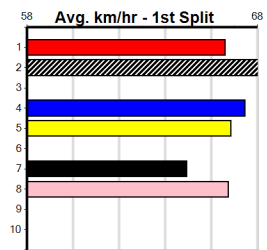

Ballarat
11
9:57PM
(VIC time)

SWEET NETTY'S CATERING

Distance: 390m, Race Type: Mixed 4/5, Total Prizemoney: $3,360
1st: $2,250, 2nd: $690, 3rd: $345, 4th: $75

The talented NOCTILUCENT (8) likes to stay wide in her races and she can hit the ground running.
PAW NICHOLLS (4) owns a sizzling 21.94 PB here and he will appreciate the smaller line-up. MAKE
THE CUT (1) has a great record here and can threaten

Watchdog Tips: **8** **4** **1** **5** **Bet:** **Win 8**

Form Box	Wgt	Dist	Track	Date	Time	BON	Margin	1st/2nd (Time)	PIR	Checked	Comment	WR	Split 1	S/P	Grade		
1	MAKE THE CUT [4] $2.90																
	Great record here, can carve out time, threat																
	BD Bitch Jun-22 Sire: FERNANDO BALE Dam: ALL DOLLED UP Trainer: Paul Mathieson (Myrningong)																
	Owner(s): A Gannell																
	Winning Distances: < 300m (0) 300 - 399m (5) 400 - 499m (1) 500 - 599m (0) 600 - 699m (0) > 700m (0)																
	Winning Weights: 26.3(1) 26.4(1) 26.8(3) 27.1(1)																
	2nd (8)	26.3	400	GEL	R12	08-Nov-24	22.82	22.39	1.25L COOL NATURE (22.75)	M/33	.	.	.	8.46	$7.10	5	
	5th (6)	26.7	390	BAL	R11	13-Nov-24	22.71	22.11	8.50L CAPTAIN ALICE (22.12)	M/65	.	.	.	8.53	$10.10	5	
	1st (1)	26.8	400	GEL	R5	22-Nov-24	22.49	22.27	2.25L XISAN BALE (22.64)	Q/11	.	.	.	8.29	$6.50	5	
	2nd (1)	27.0	390	BAL	R12	11-Dec-24	22.14	22.02	1.25L SPRING WATCH (22.06)	Q/11	.	.	.	8.29	$9.10	X45	
	1st (3)	27.1	390	WBL	R5	19-Dec-24	22.21	21.82	2.25L SOMETHING GOOD (22.37)	Q/11	.	.	.	8.51	$2.10	RWH	
	6th (8)	26.9	390	BAL	R7	01-Jan-25	22.43	21.97	4.50L NOVEMBER RAIN (22.13)	M/44	.	.	.	8.39	$9.30	X45	
	1st (6)	26.8	390	BAL	R12	08-Jan-25	21.92	21.88	1.75L ACACIA ROCKET (22.03)	Q/11	.	.	.	8.31	$2.40	X45	
	6th (1)	26.9	450	WBL	R7	16-Jan-25	25.98	25.14	7.00L PAW ROXY (25.51)	M/342	.	.	.	6.58	$3.80	5	
	Last 3 wins NOT included above																
1st (2)	26.8	390	BAL	R2	22-Jul-24	22.82	22.36	5.50L PARNASSUS (23.19)	M/11	.	.	.	8.59	$1.40	T3-M		
1st (8)	26.4	390	WBL	R10	12-Sep-24	22.15	21.89	3.25L TINKER LEE (22.36)	Q/11	.	.	.	8.56	$5.50	X67		
1st (5)	26.3	390	BAL	R14	24-Oct-24	22.08	22.08	2.75L NOSEY PARKER (22.27)	Q/11	.	.	.	8.31	$4.30	X67		
2	DAWNY BY NAME (TAS)[5] $16.00																
	Needs to lead, pushes up the track, tested																
	BD Bitch Mar-22 Sire: SUPERIOR PANAMA Dam: MEDIO PASO Trainer: Mark Johnson (Ross Creek)																
	Owner(s): T Trengove																
	Winning Distances: < 300m (1) 300 - 399m (3) 400 - 499m (6) 500 - 599m (0) 600 - 699m (0) > 700m (0)																
	Winning Weights: 25.6(1) 25.7(1) 25.9(1) 26.0(2) 26.2(1) 26.4(1) 26.7(1) 27.0(2)																
	1st (3)	27.0	390	SHP	R12	23-Nov-24	22.26	21.91	0.75L WELLERMAN (22.29)	Q/11	.	.	.	8.38	$4.70	5	
	4th (6)	26.6	400	GEL	R13	28-Nov-24	22.77	22.55	3.25L MARAIS BALE (22.56)	Q/11	.	.	.	8.22	$6.10	5	
	3rd (7)	26.6	400	GEL	R10	30-Nov-24	22.70	22.48	2.75L GOT A PULSE (22.51)	M/22	.	.	.	8.39	$3.60	X45	
	1st (1)	27.0	400	WGL	R10	06-Dec-24	22.96	22.44	0.25L HARLEY (22.97)	Q/12	.	.	.	8.27	$1.90	5	
	8th (8)	26.4	400	WGL	R9	17-Dec-24	23.17	22.26	13.00L FERNANDO GOMEZ (22.26)	M/48	.	.	.	8.45	$43.80	FFA	
	1st (6)	26.2	390	SHP	R12	23-Dec-24	22.17	22.17	0.50L NORTH CAROLINA (22.20)	Q/11	.	.	.	8.23	$18.60	5	
	4th (6)	26.2	400	GEL	R5	10-Jan-25	23.09	22.42	9.50L SOLAR SPECTRUM (22.44)	M/33	.	.	.	8.44	$18.10	5	
	3rd (5)	26.2	390	BAL	R10	15-Jan-25	22.23	21.99	3.5L SWEET VALENTINE (21.99)	Q/23	.	.	.	8.35	$19.50	5	
	Last 3 wins NOT included above																
1st (5)	26.4	400	MTG	R12	09-May-24	23.01	23.01	0.50L KIWI TO BURN (23.04)	.	.	.	.	10.74	$1.80	RW		
1st (5)	26.0	400	GEL	R11	15-Oct-24	22.86	22.45	0.75L GEANI BALE (22.90)	M/11	.	.	.	8.34	$4.10	5		
1st (3)	26.7	400	GEL	R11	19-Nov-24	22.88	22.65	1.00L LOCHINVAR RUBY (22.94)	M/21	.	SW	.	8.29	$4.70	5		
3	*** VACANT BOX ***																
	Sire: Dam: Trainer:																
	Owner(s):																
	Winning Distances: < 300m (0) 300 - 399m (0) 400 - 499m (0) 500 - 599m (0) 600 - 699m (0) > 700m (0)																
	Winning Weights:																
	Box History																
	4	PAW NICHOLLS (NSW)[4] $3.60															
		Quick PB here, can sizzle mid race, danger															
		WRF Dog Aug-22 Sire: NEED MY MONEYNOW Dam: FORTUNA BALE Trainer: Samantha Grenfell (Anakie)															
		Owner(s): B Wheeler