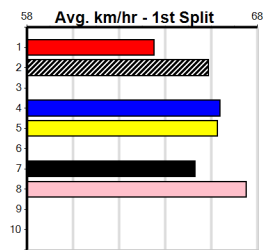

SPORTSBET HT2 (1-4 WINS)

Distance: 390m, Race Type: Restricted Win Heat, Total Prizemoney: $2,925
1st: $1,950, 2nd: $600, 3rd: $300, 4th: $75

DAD'S TARPJA (7) is armed with dynamic early speed and she is capable of busting the 22 seconds barrier. ASTON BOURKE (4) is armed with a nice turn of foot and he will keep the pressure on the seven throughout. DAYS OF ROSES (1) has claims

Watchdog Tips: [7] [4] [1] [5] Bet: Win 7

Form Box for DAYS OF ROSES [4]. Includes race details, owner (M Gilders), winning distances, weights, and a list of past race results with dates and times.

Form Box for EAST OF NOME (NSW)[5]. Includes race details, owner (J Clarke), winning distances, weights, and a list of past race results with dates and times.

Form Box for *** VACANT BOX ***. Includes owner information, winning distances, and a note that the box is vacant.

Form Box for ASTON BOURKE [5]. Includes race details, owner (R Borda), winning distances, weights, and a list of past race results with dates and times.

Form Box for CAPTAIN STEVIE (SA)[4]. Includes race details, owner (The Nineofus), winning distances, weights, and a list of past race results with dates and times.