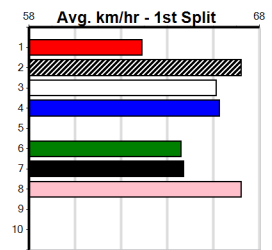

SOUTHERN SHEETMETAL

Distance: 450m, Race Type: Grade 5, Total Prizemoney: $2,925
1st: $1,950, 2nd: $600, 3rd: $300, 4th: $75

LORRAINE JACKY (3) has been smartly placed in her two runs here and she can find the top mid race. DEROGATIVE (2) was dominant at Sale two runs back and he can run a big race once again. CROCODILE ROLL (4) has solid claims

Watchdog Tips: 3 2 4 1 Bet: Win 3

Form Box Wgt Dist Track Date Time BON Margin 1st/2nd (Time) PIR Checked Comment W/R Split 1 S/P Grade

BAGGIO [5] Consistent type, has the good draw, respect $10.00
Owner(s): A Marino
Sire: FERNANDO BALE Dam: PALACE LADY
Trainer: David Kerr (Caldermeade)

Box History table and Prize Best Starts Trk/Dts APM for BAGGIO

DEROGATIVE [5] Dominant Sale winner, can clear the 1, danger $6.00
Owner(s): A Tullio
Sire: ASTON DEE BEE Dam: APPOINTED
Trainer: Geoffrey Mitchell (Spotswood)

Box History table and Prize Best Starts Trk/Dts APM for DEROGATIVE

LORRAINE JACKY (NSW)[5] Runner up in both runs here, well graded, yes $3.20
Owner(s): G Ebenezer
Sire: FERAL FRANKY Dam: ARMATREE KAYCEE
Trainer: Matthew Marshall (Darley)

Box History table and Prize Best Starts Trk/Dts APM for LORRAINE JACKY

CROCODILE ROLL [5] Better than his past few runs, can threaten $4.80
Owner(s): M Marshall
Sire: ASTON RUPEE Dam: MARGIE IRENE
Trainer: Matthew Marshall (Darley)

Box History table and Prize Best Starts Trk/Dts APM for CROCODILE ROLL

*** VACANT BOX ***
Owner(s):
Sire: Dam:
Trainer:
Winning Distances: < 300m (0) 300 - 399m (0) 400 - 499m (0) 500 - 599m (0) 600 - 699m (0) > 700m (0)
Winning Weights:

1

2

3

4

5