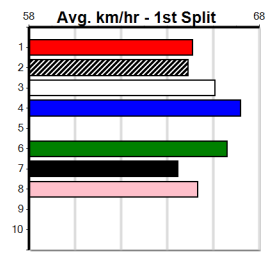

TOWN & COUNTRY LINE MARKING

Distance: 390m, Race Type: Grade 5, Total Prizemoney: $2,925
1st: $1,950, 2nd: $600, 3rd: $300, 4th: $75

NANNA NAP (2) is three of three here to date and she will be carving out time on the arm. RABADA (1) is drawn to settle close and he will be strong in the run to the line. IDRON BALE (3) just needs a little luck early on.

Watchdog Tips: **2** **1** **3** **8** **Bet:** Box Quinella 1,2,3 ($10 for 333.33%)

Form Box	Wgt	Dist	Track	Date	Time	BON	Margin	1st/2nd (Time)	PIR	Checked	Comment	WR	Split 1	S/P	Grade	
1	RABADA [5] Strong type, drawn to settle close, main danger $4.80															
	BK Dog			Dec-21			Sire: TOMMY SHELBY			Dam: CHLOE LOUISE			Trainer: Simone Fisher (Lara)			
	Owner(s): FISHOUNDS (SYN), D Fisher, S Fisher															
	Winning Distances: < 300m (0) 300 - 399m (2) 400 - 499m (7) 500 - 599m (0) 600 - 699m (0) > 700m (0)															
	Winning Weights: 31.6(1) 31.7(1) 31.8(1) 32.0(2) 32.2(2) 32.3(1) 33.0(1)															
	3rd (7)	33.9	400	GEL	R6	05-Dec-24	23.24	22.56	10.00 ROOSTER LEGS (22.57)	Q/55	.	.	.	8.76	$4.00	5
	4th (5)	33.2	425	BEN	R7	14-Dec-24	24.46	24.07	6.00L CORNHILL PRINCE (24.07)	M/854	.	.	.	6.91	$6.00	X45
	1st (8)	33.0	390	SHP	R5	19-Dec-24	22.10	22.10	7.00L IMPRESARIO (22.59)	M/11	.	SW	.	8.45	$1.50	5
	3rd (6)	32.5	410	HOR	R5	27-Dec-24	23.91	23.28	4.25L TOMMY FROM MARS (23.62)	M/33	.	.	.	10.56	$3.40	5
	3rd (3)	32.6	400	GEL	R12	03-Jan-25	23.06	22.38	9.50L PAW VERNON (22.42)	M/64	.	.	.	8.68	$14.60	5
5th (6)	32.2	400	GEL	R11	10-Jan-25	23.03	22.42	4.00L DOT'S REDEEMER (22.76)	M/34	.	.	.	8.51	$28.60	5	
4th (1)	32.0	390	WBL	R13	16-Jan-25	22.52	21.83	3.75L INTERSTATE GIRL (22.27)	M/54	.	.	.	8.87	$2.00	5	
3rd (6)	32.0	410	HOR	R7	21-Jan-25	23.72	22.87	7.00L BRUCE'S SHOUT (23.24)	S/64	.	.	.	10.68	$17.70	5	
Last 3 wins NOT included above																
1st (4)	32.2	350	HVL	R8	21-Jun-24	19.54	19.54	1.00L CINNAMON DUST (19.60)	M/3	.	.	.	6.65	$4.80	T3-5	
1st (6)	32.0	435	SLE	R10	14-Jul-24	24.81	24.43	1.5L MR. WALLACE (24.91)	M/111	.	SW	.	5.34	$2.60	5	
1st (4)	32.3	425	BEN	R4	31-Jul-24	24.15	24.14	1.5L TESS CABANG (24.24)	S/421	.	.	.	6.65	$2.30	X45	
2	NANNA NAP [5] Unbeaten here, can pounce on the arm, yes $2.80															
	BD Bitch			Feb-23			Sire: ASTON FASTNET			Dam: FLO JO FOCUS			Trainer: Emma Palma (Lara)			
	Owner(s): T Burke															
	Winning Distances: < 300m (0) 300 - 399m (3) 400 - 499m (0) 500 - 599m (0) 600 - 699m (0) > 700m (0)															
	Winning Weights: 26.9(3)															
	6th (8)	26.5	400	GEL	R1	22-Nov-24	23.31	22.27	8.00L BLACK SANDY (22.75)	M/54	.	.	.	8.60	$33.20	M
	4th (4)	26.5	400	GEL	R3	09-Dec-24	23.05	22.41	3.5L LADY TEQUILA (22.81)	M/32	.	.	.	8.48	$7.20	M
	3rd (8)	26.8	400	GEL	R2	24-Dec-24	23.33	22.49	2.50L SPECIAL PLAYS (23.17)	M/22	.	.	.	8.58	$3.60	M
	1st (5)	26.9	390	BAL	R2	30-Dec-24	22.56	22.30	2.75L MAURITIAN LUCAS (22.75)	M/21	.	SW	.	8.55	$2.40	T3-M
	1st (1)	26.9	390	BAL	R9	06-Jan-25	22.52	22.43	2.00L SAVANNAH STAR (22.65)	M/11	.	SW	.	8.40	$3.30	T3-7
1st (2)	26.9	390	BAL	R4	13-Jan-25	22.08	22.08	4.50L NAILED IT (22.39)	M/11	.	.	.	8.30	$1.30	T3-6	
3rd (5)	26.8	450	BAL	R12	20-Jan-25	25.64	25.32	4.75L HARRY ZOOM (25.32)	M/322	.	.	.	6.67	$4.00	5	
Last 3 wins NOT included above																
3	IDRON BALE (NSW)[5] Relies on luck but has the engine, can threaten $4.20															
	RBD Dog			Mar-22			Sire: FERNANDO BALE			Dam: IDRIA BALE			Trainer: Simone Fisher (Lara)			
	Owner(s): FISHOUNDS (SYN), D Fisher, S Fisher															
	Winning Distances: < 300m (0) 300 - 399m (3) 400 - 499m (4) 500 - 599m (0) 600 - 699m (0) > 700m (0)															
	Winning Weights: 30.6(1) 30.9(2) 31.0(1) 31.2(1) 31.6(1) 31.7(1)															
	3rd (6)	32.4	400	GEL	R5	15-Nov-24	22.93	22.35	8.50L YAMGATA BALE (22.35)	M/67	.	.	.	8.50	$8.60	5
	2nd (4)	32.4	400	GEL	R7	22-Nov-24	22.67	22.27	0.50L SPRING WATCH (22.64)	Q/22	.	.	.	8.48	$2.60	5
	6th (1)	31.6	410	HOR	R11	17-Dec-24	23.82	23.14	8.50L MAXED OUT (23.23)	M/56	.	.	.	10.52	$4.30	5
	2nd (1)	31.6	410	HOR	R11	27-Dec-24	23.56	23.28	1.00L ZERO KILLER (23.51)	Q/22	.	.	.	10.41	$2.00	5
	3rd (5)	31.4	400	GEL	R10	03-Jan-25	23.08	22.38	6.50L FAST LOVE (22.65)	M/74	.	.	.	8.68	$5.50	5
3rd (3)	31.2	400	GEL	R11	10-Jan-25	22.97	22.42	3.25L DOT'S REDEEMER (22.76)	M/63	.	.	.	8.72	$7.00	5	
7th (7)	31.0	390	WBL	R10	16-Jan-25	22.47	21.83	9.50L AUGUSTUS FINCH (21.83)	M/77	.	.	.	8.86	$21.80	X45	
4th (2)	31.2	410	HOR	R10	21-Jan-25	23.55	22.87	7.50L AMRON BOBBY (23.05)	Q/35	.	.	.	10.54	$3.80	5	
Last 3 wins NOT included above