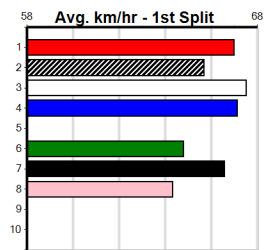

TUDOR ELECTRICAL

Distance: 450m, Race Type: Mixed 4/5, Total Prizemoney: $3,360
1st: $2,250, 2nd: $690, 3rd: $345, 4th: $75

PASS THE BUCK (7) recently captured the G2 Warragul Cup and he should prove too classy for these. SUNNYSIDE JO (4) pings the lids for a living and she will make the favourite work hard throughout. DUTCH RIOT (3) will be better for the run last time

Watchdog Tips: 7 4 3 1 Bet: Trifecta 4,7/3,4,7/1,3,4,7 ($10 - 125%)

SHAYNA BALE (NSW)[4] Strong type, gets the gun run, must respect $12.00
WBE Bitch Feb-22 Sire: DROOPYS SYDNEY Dam: WINNIE ALLEN
Owner(s): B Wheeler
Trainer: Thomas Dailly (Anakie)
Winning Distances: < 300m (0) 300 - 399m (0) 400 - 499m (0) 500 - 599m (10) 600 - 699m (0) > 700m (0)
Winning Weights: 27.3(1) 28.0(1) 28.1(2) 28.2(1) 28.4(1) 28.5(1) 28.6(1) 29.0(1) 29.4(1)
Box History table and Prize Best Starts table included.

PAW YANELLE (NSW)[4] Great win last time but this is harder, place $16.00
WDKBD Bitch Jan-23 Sire: FERNANDO BALE Dam: ZELZER ALLEN
Owner(s): B Wheeler
Trainer: Thomas Dailly (Anakie)
Winning Distances: < 300m (0) 300 - 399m (0) 400 - 499m (3) 500 - 599m (1) 600 - 699m (0) > 700m (0)
Winning Weights: 26.5(1) 26.9(1) 27.3(1) 27.5(1)
Box History table and Prize Best Starts table included.

DUTCH RIOT [4] Former star, better for the run last time, threat $10.00
BK Dog Mar-21 Sire: FERNANDO BALE Dam: BLUE SKY RIOT
Owner(s): S Camden-bermingham
Trainer: Colin Bermingham (Mount Mercer)
Winning Distances: < 300m (0) 300 - 399m (0) 400 - 499m (7) 500 - 599m (8) 600 - 699m (0) > 700m (0)
Winning Weights: 32.1(1) 32.2(1) 32.3(1) 32.4(1) 33.1(1) 33.2(1) 33.3(1) 33.4(3) 33.5(2) 33.6(1) 33.7(1) 33.9(1)
Box History table and Prize Best Starts table included.

SUNNYSIDE JO [5] Comes out running, versatile, main danger $6.50
RBD Bitch Jan-21 Sire: MY REDEEMER Dam: MINTER BEE
Owner(s): P Connell
Trainer: David Kerr (Caldermeade)
Winning Distances: < 300m (0) 300 - 399m (0) 400 - 499m (7) 500 - 599m (10) 600 - 699m (4) > 700m (3)
Winning Weights: 26.5(1) 26.6(2) 26.7(1) 26.8(5) 26.9(2) 27.1(1) 27.3(5) 27.4(2) 27.5(2) 27.8(1) 27.9(1) 28.1(1)
Box History table and Prize Best Starts table included.

*** VACANT BOX ***
Sire: Dam:
Owner(s):
Trainer:
Winning Distances: < 300m (0) 300 - 399m (0) 400 - 499m (0) 500 - 599m (0) 600 - 699m (0) > 700m (0)
Winning Weights:
Box History

1

2

3

4

5