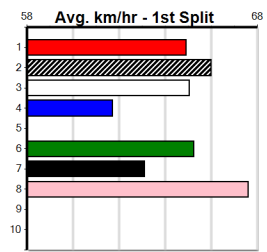

60 IS THE NEW 40 PETER MORGANTI

Distance: 545m, Race Type: Mixed 4/5, Total Prizemoney: $3,875
1st: $2,600, 2nd: $800, 3rd: $400, 4th: $75

STOMPING (8) is one of the most in form speedsters in the State and he is expected to shatter the clock tonight. CHEAP RED WINE (6) has a wonderful strike rate and he should be suited to this distance range. ENGELKE ROAD (7) may be value

Watchdog Tips: **8** **6** **7** **2** **Bet:** Trifecta 8/2,6,7/2,6,7 ($10 - 166.67%)

1

HIGHLY ALERT [5] Former gun speedster, well down on confidence, no **$12.00**
WBD Dog Aug-21 Sire: FERNANDO BALE Dam: CAPTAIN JACKIE Trainer: David Kerr (Caldermeade)

Owner(s): G Connell
Winning Distances: < 300m (0) 300 - 399m (0) 400 - 499m (8) 500 - 599m (3) 600 - 699m (0) > 700m (0)
Winning Weights: 28.6(1) 29.3(1) 29.7(1) 29.8(1) 29.9(2) 30.0(1) 30.1(2) 30.2(1) 30.3(1)

5th	7th	30.0	400	WGL	R12	12-Nov-24	22.99	22.37	8.00L	HOT SCOTCH (22.45)	M/64	.	.	.	8.50	$6.20	5
1st	(1)	30.2	460	GEL	R6	19-Nov-24	26.25	25.83	4.75L	CARIBBEAN (26.57)	M/221	.	.	.	6.68	$1.40	5
3rd	(7)	30.4	510	SLE	R8	24-Nov-24	29.11	29.02	1.25L	BAGGIO (29.02)	M/433	.	.	.	9.60	$2.90	5
8th	(2)	30.5	595	SAP	R6	02-Dec-24	35.06	33.81	18.00	HOT ASHES (33.81)	M/6888	.	.	.	9.38	$10.20	X45
3rd	(5)	30.9	450	BAL	R6	09-Dec-24	25.63	25.56	1.00L	PAW SAMUEL (25.56)	Q/133	.	.	W	6.63	$7.00	T3-5
5th	(1)	30.5	510	SLE	R6	22-Dec-24	29.30	28.35	4.25L	AKINA LAD (29.02)	M/655	.	.	.	9.78	$5.60	X45
3=	(3)	30.6	515	SAP	R5	06-Jan-25	30.50	29.37	2.00L	HAD A MISCHIEF (30.36)	M/4233	.	.	.	5.30	$1.80	5NP
3rd	(1)	30.7	400	WGL	R9	23-Jan-25	23.06	22.46	5.50L	BEST OF COLOUR (22.70)	M/45	.	.	.	8.47	$3.20	T3-5

Last 3 wins NOT included above

1st	(1)	30.1	515	SAP	R6	18-Feb-24	29.44	29.35	4.50L	PEPPER RUSH (29.74)	Q/2211	.	.	SW	5.13	$7.50	5H
1st	(1)	30.0	515	SAN	R5	22-Feb-24	29.52	29.48	0.75L	HERE COMES DEZEL (29.56)	Q/3232	.	.	SW	5.13	$8.10	5F
1st	(1)	29.9	515	SAN	R11	21-Mar-24	29.35	29.27	3.75L	SO CERTAIN (29.60)	Q/1111	.	.	.	5.09	$2.80	X45

Box History

Bx	1st	2nd	3rd	4th	5th	6th	7th	8th
1	4	2	4	1	2	1		
2	1	1					1	1
3		1	1				2	2
4	1				1			
5		1	4		1			
6	2	2				1	2	
7	2		2	3	1			
8	1		1	2	1			1

Prize Best Starts Trk/Dts APM $54380.00 FSTD 55-11-7-12 0-0-0-0 6462