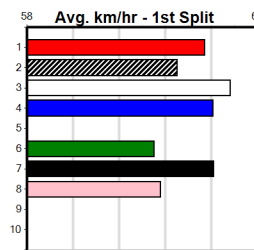

EUREKA CONCRETE

Distance: 450m, Race Type: Grade 5, Total Prizemoney: $2,925
1st: $1,950, 2nd: $600, 3rd: $300, 4th: $75

MILTON CRANBERRY (4) was impressive in his Victorian debut and he will be much better for the run. RUAPUKE ROCKS (7) can be hard to follow but he is a Lear jet when on song. REIKO SLATER (8) is ready to fire after two runs since a spell.

Watchdog Tips: **4** **7** **8** **1** **Bet:** **Win 4**

1

AMRON BOBBY [5] **Prefer out wide but has good muster, respect** **$3.60**

DKBD Dog Jan-23 **Sire: FERAL FRANKY Dam: BLOCK STAR**

Owner(s): G Black **Trainer: Lisa Delbridge (Balliang)**

Winning Distances: < 300m (0) 300 - 399m (1) 400 - 499m (4) 500 - 599m (0) 600 - 699m (0) > 700m (0)

Winning Weights: 32.6(1) 32.7(1) 33.5(1) 33.7(1) 33.8(1)

Box	1st	2nd	3rd	4th	5th	6th	7th	8th
1	1							
2								
3								
4								
5								
6								
7								
8								

Prize Best Starts Trk/Dts APM
$1130.00
25.83(1)-15/1/25
14-5-2-1
1-0-0-0
7932

2

STAPLETON [5] **In form but runs into a couple of good ones, no** **$10.00**

BD Dog May-22 **Sire: ORSON ALLEN Dam: MILLY MAC**

Owner(s): B Mcintyre **Trainer: Brett Mcintyre (Exford)**

Winning Distances: < 300m (0) 300 - 399m (0) 400 - 499m (4) 500 - 599m (0) 600 - 699m (0) > 700m (0)

Winning Weights: 34.5(1) 35.4(1) 35.7(1) 35.9(1)

Box	1st	2nd	3rd	4th	5th	6th	7th	8th
1	2	1	1	1				
2		2	1		1	1		
3				1				
4					1			1
5			1		1			
6	1	4	1	1				
7			1					1
8	1							

Prize Best Starts Trk/Dts APM
$12077.14
25.51(1)-24/10/24
26-4-7-5
4-1-1-2
5148

3

MATCHBOX FLAME [5] **Rises in class but has early speed, place** **$8.00**

BKW Bitch Sep-22 **Sire: BEAST UNLEASHED Dam: TWILIGHT FLAME**

Owner(s): AS TIME GOES BY (SYN), J D'altorio, R Francis, G Barbara, E Barbara **Trainer: William Robertson (St Arnaud)**

Winning Distances: < 300m (0) 300 - 399m (3) 400 - 499m (0) 500 - 599m (0) 600 - 699m (0) > 700m (0)

Winning Weights: 31.2(2) 31.5(1)

Box	1st	2nd	3rd	4th	5th	6th	7th	8th
1	1		1					
2				1				
3				1				1
4	1	1			1	1		
5			1					
6								
7	1			1				
8		1						1

Prize Best Starts Trk/Dts APM
$6900.00
FSTD
15-3-2-3
0-0-0-0
4456

4

MILTON CRANBERRY [5] **Handy effort in his Vic debut, hard to hold out** **$3.60**

WBE Dog May-22 **Sire: AUSSIE INFRARED Dam: JOKARE**

Owner(s): S Perry **Trainer: Anthony Azzopardi (Rowsley)**

Winning Distances: < 300m (0) 300 - 399m (0) 400 - 499m (2) 500 - 599m (1) 600 - 699m (0) > 700m (0)

Winning Weights: 31.7(1) 31.8(1) 32.2(1)

Box	1st	2nd	3rd	4th	5th	6th	7th	8th
1								
2								
3	1		2					
4			1	1	2			1
5	1							1
6	1				1	2	1	
7		1						
8			1		1			1

Prize Best Starts Trk/Dts APM
$10380.00
25.48(7)-22/1/25
21-3-1-5
1-0-1-0
3320

5

*** VACANT BOX ***

Sire: Dam:

Owner(s): **Trainer:**

Winning Distances: < 300m (0) 300 - 399m (0) 400 - 499m (0) 500 - 599m (0) 600 - 699m (0) > 700m (0)

Winning Weights: **Box History**