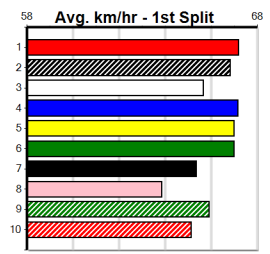

WESTERN DISTRICTS DERBY FINAL

Distance: 450m, Race Type: Group Listed, Total Prizemoney: $22,000
1st: $15,000, 2nd: $4,000, 3rd: $2,000, 4th: $1,000

SHIMA STAN (3) continues to elevate his game and he appears to be the real deal. SHORT STRAW
TREV (2) can pounce on the arm and he will be better for the run here last week, while PAW
KRAMER (1) is in great form and the draw will help

Watchdog Tips: **3** **2** **1** **6** **Bet:** Box Quinella 1,2,3 ($10 for 333.33%)

1

PAW KRAMER (NSW)[5] **Racing with confidence, great muster, threat** **$6.00**
DKBD Dog Aug-22 Sire: FERNANDO BALE Dam: XAMIRA BALE Trainer: Samantha Grenfell (Anakie)
Owner(s): B Wheeler
Winning Distances: < 300m (0) 300 - 399m (0) 400 - 499m (3) 500 - 599m (5) 600 - 699m (0) > 700m (0)
Winning Weights: 30.5(1) 30.9(2) 31.1(2) 31.2(1) 31.4(1) 31.5(1)

Box	1st	2nd	3rd	4th	5th	6th	7th	8th
1	2							
2	1	1	1	2				
3			1	2				1
4			2					1
5	1	2						
6	1	3		2				
7	2		1	1	1	2		
8	1	2	1					

Prize Best Starts Trk/Dts APM $41255.00 25.25(8)-18/9/24 36-8-8-6 5-0-3-0 19952

2

SHORT STRAW TREV [5] **Likely leader, can press 25 seconds flat, danger** **$4.80**
BKW Dog Aug-22 Sire: BEAST UNLEASHED Dam: TAKERS TO VEGAS Trainer: Donald Rhodes (Heyfield)
Owner(s): D Rhodes
Winning Distances: < 300m (0) 300 - 399m (1) 400 - 499m (4) 500 - 599m (0) 600 - 699m (0) > 700m (0)
Winning Weights: 30.2(2) 30.4(1) 30.5(1) 31.6(1)

Box	1st	2nd	3rd	4th	5th	6th	7th	8th
1	1							1
2	1	1						
3								
4								
5	1		1					
6		3						
7	2					1		
8								

Prize Best Starts Trk/Dts APM $20735.00 25.24(6)-22/1/25 12-5-4-1 1-0-1-0 14021

3

SHIMA STAN [4] **Continues to get better, explodes mid race, yes** **$2.80**
LTF Dog Apr-23 Sire: FERAL FRANKY Dam: SHIMA PEARL Trainer: Thomas Dailly (Anakie)
Owner(s): CGC SYN (SYN), D Gleeson, R Cummings, S Cummings
Winning Distances: < 300m (0) 300 - 399m (0) 400 - 499m (2) 500 - 599m (2) 600 - 699m (0) > 700m (0)
Winning Weights: 32.5(1) 32.7(1) 32.8(1) 33.2(1)

Box	1st	2nd	3rd	4th	5th	6th	7th	8th
1								
2	1				1			
3						1		
4					1			
5	3							
6								
7								
8								

Prize Best Starts Trk/Dts APM $16730.00 25.09(5)-22/1/25 7-4-0-0 2-2-0-0 15394

4

ZEUS THUNDERBOLT [5] ***** SCRATCHED ***** **$99.00**
WBK Dog Aug-22 Sire: BLACK MAGIC OPAL Dam: PROMOTE Trainer: Bradley Greenough (Pearcedale)
Owner(s): G Sprod
Winning Distances: < 300m (0) 300 - 399m (0) 400 - 499m (9) 500 - 599m (0) 600 - 699m (0) > 700m (0)
Winning Weights: 33.0(1) 33.4(1) 33.5(1) 33.6(1) 33.8(1) 33.9(2) 34.3(1) 34.4(1)

Box	1st	2nd	3rd	4th	5th	6th	7th	8th
1								
2	1			2				
3	1							
4	1		1					
5	3							
6								
7	2	1						
8	1			1				

Prize Best Starts Trk/Dts APM $43515.00 25.35(4)-22/1/25 17-9-1-2 1-0-0-1 16344

5

SPRINGER'S BOY [3] **Promising type but he draw is a worry, tested** **$12.00**
BE Dog Feb-23 Sire: KOBLENZ Dam: MISS MOLLY LEE Trainer: Nick Lecchino (Lethbridge)
Owner(s): LECCHINO SYND (SYN), N Lecchino, S Lecchino, N Lecchino
Winning Distances: < 300m (0) 300 - 399m (1) 400 - 499m (4) 500 - 599m (0) 600 - 699m (0) > 700m (0)
Winning Weights: 33.3(2) 33.7(1) 33.8(2)

Box	1st	2nd	3rd	4th	5th	6th	7th	8th
1	2							
2	1							
3								
4	1							
5								1
6			1					
7		1						
8	1		2					

Prize Best Starts Trk/Dts APM $11370.00 25.26(1)-1/1/25 10-5-1-3 3-2-0-0 9738