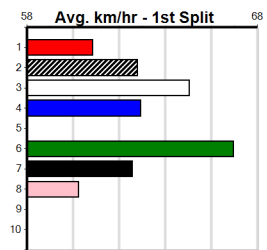

A1 SIGNAGE (0-1 WIN)

Distance: 450m, Race Type: Restricted Win, Total Prizemoney: $2,925
1st: $1,950, 2nd: $600, 3rd: $300, 4th: $75

WYONG DALLAS (6) has been simply brilliant in his four runs to date and he will be carving out time on the arm. TOMMY SPARKLE (2) was smartly placed here last time and he will be in the firing line throughout. WYONG GRESHAM (3) has claims

Watchdog Tips: **6** **2** **3** **4** **Bet:** **Win 6**

Form Box	Wgt	Dist	Track	Date	Time	BON	Margin	1st/2nd (Time)	PIR	Checked	Comment	W/R	Split 1	S/P	Grade		
1	REIKO JETSON [M] Failed to fire on debut, needs to show more $21.00																
	BK	Dog	Mar-23		Sire: SHIMA SHINE		Dam: REIKO ROCKETTA		Trainer: Mark Johnson (Ross Creek)								
	Owner(s): J Fry																
	Winning Distances: < 300m (0) 300 - 399m (0) 400 - 499m (0) 500 - 599m (0) 600 - 699m (0) > 700m (0)																
	Winning Weights:																
	8th (8)	31.9	390	WBL	R2	16-Jan-25	23.23	21.83	13.00	BLUE MOON MARIE (22.34)	S/88			9.23	$9.50	M	
	Last 3 wins NOT included above																
	Box History																
	Prize Best Starts Trk/Dts APM																
	2	TOMMY SPARKLE [M] Placed in three of four, early pace, danger $4.60															
BK		Dog	Jan-23		Sire: TOMMY SHELBY		Dam: MEPUNGA SPARKLE		Trainer: Thomas Dailly (Anakie)								
Owner(s): Wachtel Gibbs (SYN), L Wachtel, B Gibbs																	
Winning Distances: < 300m (0) 300 - 399m (0) 400 - 499m (0) 500 - 599m (0) 600 - 699m (0) > 700m (0)																	
Winning Weights:																	
3rd (2)		30.4	450	BAL	R1	01-Jan-25	25.71	25.18	2.75L	DAD'S TARPIA (25.52)	M/322			6.67	$4.80	M	
2nd (2)		30.6	450	BAL	R3	08-Jan-25	25.43	24.66	2.50L	DELICIOUS (25.26)	M/222			6.70	$5.30	M	
6th (5)		31.0	460	GEL	R1	14-Jan-25	26.44	25.58	7.00L	SHIMA TIME (25.97)	S/866			6.92	$5.70	M	
2nd (4)		30.8	450	BAL	R2	22-Jan-25	25.33	25.06	2.50L	ASTON GUITAR (25.17)	M/222			6.65	$6.80	M	
Last 3 wins NOT included above																	
Box History																	
Prize Best Starts Trk/Dts APM																	
3	WYONG GRESHAM [7] Hit or miss early but has the engine, threat $6.50																
	WBK	Bitch	May-23		Sire: FERNANDO BALE		Dam: GYPSY WYONG		Trainer: Thomas Dailly (Anakie)								
	Owner(s): G Dailly																
	Winning Distances: < 300m (0) 300 - 399m (0) 400 - 499m (1) 500 - 599m (0) 600 - 699m (0) > 700m (0)																
	Winning Weights: 25.6(1)																
	6th (4)	25.1	525	MEP	R2	01-Jan-25	31.41	29.85	12.00	WYONG HOUSTON (30.61)	M/4666			5.29	$9.90	MH	
	1st (2)	25.6	450	BAL	R4	08-Jan-25	25.60	24.66	2.25L	PHOENIX AMELIA (25.76)	Q/111	SW		6.65	$7.70	M	
	4th (5)	26.0	460	GEL	R5	14-Jan-25	26.37	25.58	11.00	HURRICANE BERT (25.66)	Q/344			6.67	$23.40	X67	
	2nd (8)	25.7	525	MEA	R1	18-Jan-25	30.37	29.41	4.50L	SHIMA TIME (30.06)	M/3222			5.09	$52.20	7	
	7th (6)	25.7	525	MEA	R1	25-Jan-25	30.84	29.76	12.00	NELL DEVERE (30.01)	M/2334			5.15	$22.60	X67	
Last 3 wins NOT included above																	
Box History																	
Prize Best Starts Trk/Dts APM																	
4	INNER VISION [7] Still learning but he is a powerful type, respect $8.00																
	F	Dog	Oct-22		Sire: FERAL FRANKY		Dam: CALL ME BUBBLES		Trainer: Mark Delbridge (Balliang)								
	Owner(s): BEV AND DANIEL (SYN), B Pell, D Pell																
	Winning Distances: < 300m (0) 300 - 399m (0) 400 - 499m (1) 500 - 599m (0) 600 - 699m (0) > 700m (0)																
	Winning Weights: 34.7(1)																
	3rd (8)	35.6	425	BEN	R1	20-Dec-24	24.87	23.75	4.00L	ROCK SHOW (24.60)	S/433			6.74	$1.80	M	
	4th (8)	35.6	425	BEN	R1	27-Dec-24	25.08	23.73	13.00	GUNAI CYCLONE (24.21)	S/855			6.87	$3.40	MH	
	3rd (8)	34.8	390	WBL	R1	04-Jan-25	22.87	22.03	5.50L	DEMOLISH (22.52)	S/53			9.05	$3.20	MH	
	2nd (6)	34.6	390	WBL	R2	09-Jan-25	22.56	21.75	4.25L	DEMOLISH (22.27)	S/43			8.95	$6.90	MF	
	1st (2)	34.7	460	WGL	R1	14-Jan-25	25.85	25.78	7.50L	LITTLE CHATTER (26.36)	M/211			6.61	$5.00	M	
8th (7)	34.7	460	GEL	R5	17-Jan-25	26.57	25.75	9.50L	REIKO DAIQUIRI (25.92)	S/877			7.08	$16.20	X67		
8th (7)	34.6	450	WBL	R5	23-Jan-25	26.33	25.16	11.00	SLOW POKE (25.63)	M/434	VO		6.97	$12.80	X67		
Last 3 wins NOT included above																	
Box History																	
Prize Best Starts Trk/Dts APM