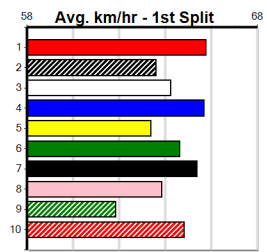

MANDY MUMMA SHAW MEMORIAL FINAL

Distance: 450m, Race Type: S/E Final, Total Prizemoney: $3,360
1st: $2,250, 2nd: $690, 3rd: $345, 4th: $75

LAMIA NONNA MARY (4) was a gutsy 25.56 heat winner and she is capable of going even faster this time around. WYNBURN SOLSTICE (5) has been impressive in her past two and she will get a nice cart across early on. KENZIE KID (6) has claims

Watchdog Tips: 4 5 6 8 Bet: Box Trifecta 4,5,6,8 ($10 for 41.67%)

ZIPPING KERR (NSW)[4] Big talent but desperate for the outside, risky $3.60
Owner(s): Hallinan Hallinan (SYN), M Hallinan, F Hallinan
Trainer: David Geall (Lara)

I'M A TREASURE (NSW)[5] Wide runner underneath is a worry, tested $16.00
Owner(s): C Treasure
Trainer: Craig Treasure (Hazelwood South)

COME ON MANGO [6] Far from disgraced last time, can run a drum $12.00
Owner(s): J Loverso
Trainer: Jake Loverso (Little River)

LAMIA NONNA MARY (NSW)[4] Brilliant heat winner, can pounce on the arm, yes $2.80
Owner(s): L Carbone
Trainer: Lorenzo Carbone (Keilor Park)

WYNBURN SOLSTICE (TAS)[5] Impressive in her past two, danger with luck $9.00
Owner(s): GLASWEGIAN ANGEL (SYN), A Kenyon, R Kenyon, A Kenyon
Trainer: Adrian Kenyon (Lara)

1

2

3

4

5