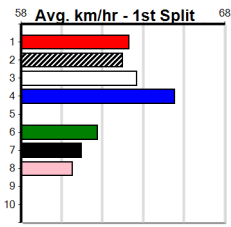

G'DAY CHEF CATERERS

Distance: 400m, Race Type: Tier 3 - Maiden, Total Prizemoney: $1,530
1st: $1,000, 2nd: $320, 3rd: $160, 4th: $50

2

3:22PM

(VIC time)

HOOKED ON YUBARI (3) showed improvement when placed here last time and she can go one better this time. HOW HIGH JIVE (1) has the good draw and she should be able to settle in a forward position. DECIDER (2) has solid claims

Watchdog Tips:

3

1

2

8

Bet:

Win 3

Form Box Weight Dist Track Date Time BON Margin 1st/2nd (Time) PIR Checked Comment W/R Split 1 S/P Grade

1 HOW HIGH JIVE [M] *Solid PB here, has the good draw, danger* **$3.60**

BK B Jan-22 BEWILDERING HOW HIGH JAZZ

Trainer: Jade Mifsud (Hernes Oak)

7th (7)	25.1	400	WGL	R2	07-Jan-25	23.84	22.55	13.00	FIESTA AZUL (22.97)	M/78	.	.	.	8.92	$48.60	M
4th (8)	25.6	400	WGL	R2	09-Jan-25	23.58	22.59	9.50	SLOW CHEETAH (22.93)	M/33	.	.	.	8.63	$4.20	T3-M
3rd (5)	25.3	400	WGL	R2	16-Jan-25	23.38	22.72	3.75	LON THE STRIP (23.12)	M/42	.	.	.	8.65	$5.50	M
4th (8)	25.5	400	WGL	R2	23-Jan-25	23.47	22.46	7.00	LNADIA'S CHARM (23.00)	M/33	.	.	.	8.61	$13.30	T3-M

Owner(s): J Mifsud

Winning Boxes

1	2	3	4	5	6	7	8
Prize	$1,150.00						
Best	23.10						
Starts	13-0-1-3						
Trk/Dst	12-0-1-3						
APM	$722						

2 DECIDER [M] **** SCRATCHED **** **$4.80**

BK D Nov-22 BERNARDO UTOPIA

Trainer: Kate Gorman (Tanjil South)

4th (2)	32.5	435	SLE	R2	29-Dec-24	25.19	24.09	9.50	LASTON ELIJAH (24.55)	M/333	.	.	.	5.31	$7.80	M
4th (2)	32.7	450	SHP	R7	09-Jan-25	26.07	25.57	6.00	LAUNTIE AMBER (25.67)	M/113	.	.	.	6.76	$1.90	M
6th (6)	32.7	425	BEN	R2	15-Jan-25	25.09	24.09	3.00	LJODIE'S ANGEL (24.90)	M/432	.	.	.	6.81	$3.50	M
2nd (1)	32.3	400	GEL	R2	21-Jan-25	23.43	22.66	9.00	WAITING FOR YOU (22.82)	M/42	.	.	.	8.75	$4.30	M

Owner(s): SBS (SYN), S Buccilli, B Buccilli, S Gardiner

Winning Boxes

1	2	3	4	5	6	7	8
Prize	$445.00						
Best	FSH						
Starts	5-0-1-0						
Trk/Dst	0-0-0-0						
APM	$445						

3 HOOKED ON YUBARI [M] *Great effort last time, can go one better today* **$3.20**

F B Mar-23 HOOKED ON SCOTCH CHUN LI

Trainer: Jason Sharp (Lara)

7th (5)	28.4	390	SHP	R9	06-Jan-25	23.61	22.07	8.00	ZORRILLA (23.07)	S/87	.	.	.	8.99	$3.40	M
5th (2)	28.0	400	GEL	R3	14-Jan-25	23.33	22.48	7.00	REIKO SURGE (22.86)	Q/45	.	.	.	8.56	$20.60	M
4th (2)	27.9	390	BAL	R1	18-Jan-25	22.84	22.22	2.50	LKING RON (22.67)	M/12	.	.	.	8.52	$6.30	T3-M
2nd (5)	28.8	400	WGL	R2	23-Jan-25	23.28	22.46	4.00	LNADIA'S CHARM (23.00)	M/22	.	.	.	8.52	$3.80	T3-M

Owner(s): Vi Alskar Hundar (SYN), A Lie, J Sharp

Winning Boxes

1	2	3	4	5	6	7	8
Prize	$370.00						
Best	23.28						
Starts	4-0-1-0						
Trk/Dst	1-0-1-0						
APM	$370						

4 SMOOTH TIGER [M] *Steady to date, draw is a worry, place best* **$7.50**

BE B Jan-23 KOBLENZ CLONCURRY GIRL

Trainer: Malcolm Carr (Devon Meadows)

7th (6)	28.7	400	WGL	R1	10-Dec-24	23.60	22.39	12.00	HERE COMES FOXY (22.79)	M/66	.	SW	.	8.76	$38.80	M
4th (7)	28.2	515	SAP	R1	23-Dec-24	30.74	29.71	9.00	SOUTH THAILAND (30.12)	M/2333	.	.	.	5.16	$54.00	M
6th (6)	27.7	515	SAP	R1	30-Dec-24	30.97	29.30	6.00	AFTERSHOCK (30.55)	Q/2235	.	.	.	5.08	$44.80	M
6th (1)	27.2	300	HVL	R1	24-Jan-25	17.64	16.60	4.00	CRACKERJACK LEE (17.37)	M/5	.	.	.	4.18	$2.40	T3-M

Owner(s): A Carr

Winning Boxes

1	2	3	4	5	6	7	8
Prize	$75.00						
Best	23.60						
Starts	4-0-0-0						
Trk/Dst	1-0-0-0						
APM	$60						

5 *** VACANT BOX ***

Trainer:

Owner(s):

Winning Boxes

1	2	3	4	5	6	7	8