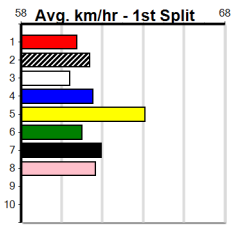

# VIATEK (0-1 WINS)

Distance: 460m, Race Type: Tier 3 - Restricted Win, Total Prizemoney: \$1,530  
1st: \$1,000, 2nd: \$320, 3rd: \$160, 4th: \$50