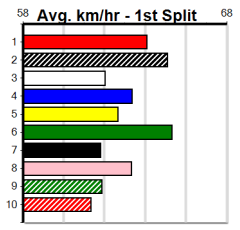

Warragul

M C GRAFIX & SIGNS

Distance: 400m, Race Type: Tier 3 - Grade 6, Total Prizemoney: $1,530
1st: $1,000, 2nd: $320, 3rd: $160, 4th: $50

10
6:07PM
(VIC time)

MINH CANDY (1) was a smart 22.34 Warrnambool winner recently and she is drawn to lead throughout. PROMISES TO BE (2) was far from disgraced last time out and he can follow the red through early on. SPICY MADAM (6) can come out running at times

Watchdog Tips: **1** **2** **6** **7** **Bet:** **Win 1**