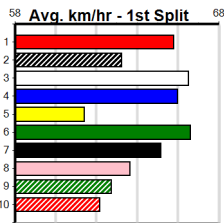

BARN BAR FUNCTION ROOM

Distance: 460m, Race Type: Grade 5 T3, Total Prizemoney: \$1,530  
1st: \$1,000, 2nd: \$320, 3rd: \$160, 4th: \$50

HUMIDITY (4) is a former star speedster and a clear run early will see him make light work of this line-up. TOUGH TAZ (7) was far from disgraced at The Meadows and he can settle on the speed. MIGHTY HANNIBAL (8) will be charging at the business end