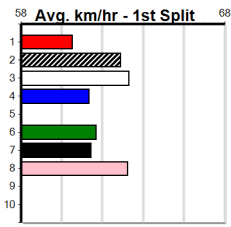

# SHIMA SHINE AT STUD

Distance: 400m, Race Type: Tier 3 - Maiden, Total Prizemoney: \$1,530  
1st: \$1,000, 2nd: \$320, 3rd: \$160, 4th: \$50