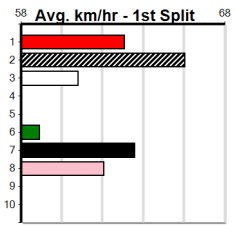

SPORTSBET NOBODY DOES IT EASIER

Distance: 400m, Race Type: Tier 3 - Maiden, Total Prizemoney: $1,530
1st: $1,000, 2nd: $320, 3rd: $160, 4th: $50

1
3:04PM
(VIC time)

WARRIOR LISA (1) has been placed in two of three here and she is drawn to make every post a winner. ANOTHER STORY (3) has shown improvement of late and she can work into the mix mid race. SMOKEY NACHO (2) has early speed and can threaten

Watchdog Tips: **1** **3** **2** **7** **Bet:** **Box Quinella 1,2,3 ($10 for 333.33%)**