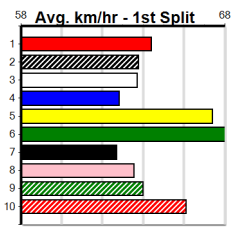

Warragul

PHOTO MAN AT STUD

Distance: 400m, Race Type: Grade 5 T3, Total Prizemoney: $1,530
1st: $1,000, 2nd: $320, 3rd: $160, 4th: $50

5 4:23PM (VIC time)

RING A HOUDINI (1) is racing in career best form at present and he is drawn to make every post a winner. LET'S GO GEORGI (8) has been impressive in her past two at Sale and she will be in the firing line for most of the journey

Watchdog Tips: 1 8 7 5 Bet: Box Quinella 1,7,8 ($10 for 333.33%)

Main table containing race details for horses 1 through 9. Each row includes horse name, trainer, race number, time, odds, and winning boxes information. Includes entries for RING A HOUDINI, UNDER HIS SPELL, LONG WAY HOME, HURRICANE MAX, BRAEMAR MOLLY, SAPPHIRE SPEED, BLACK PINK, LET'S GO GEORGI, SKY HIGH DREAMS, and INTER TERRA.