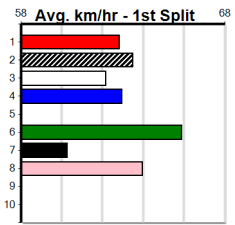

Warragul

PAUA OF BUDDY (1-2 WINS)

Distance: 460m, Race Type: Tier 3 - Restricted Win, Total Prizemoney: $1,530
1st: $1,000, 2nd: $320, 3rd: $160, 4th: $50

7
4:59PM
(VIC time)

STAR STATUS (3) was a cracking 24.61 Sale winner and he can atone for his two luckless runs since. WILE COYOTE (8) has been placed in both runs here and she will get plenty of room early on. WARRIOR ETHAN (4) will appreciate the empty draw outside.

Watchdog Tips: **3** **8** **4** **7** **Bet:** **Win 3**