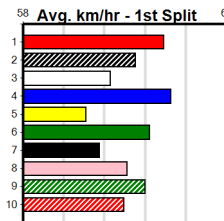

RSN GREY AREAS - WEDNESDAY & FRID

Distance: 400m, Race Type: Grade 5 T3, Total Prizemoney: $1,530

1st: $1,000, 2nd: $320, 3rd: $160, 4th: $50

MAKE IT THUNDER (1) can push up the track but he should have more than enough pace to punch through and lead. SONS OF TOM (2) is better than his form indicates and he is drawn to get the gun run. JONATHON'S DREAM (8) has claims

Watchdog Tips:

1

2

8

6

Bet:

Win 1

Main table containing race details for 10 races, including horse names, trainers, odds, and winning boxes.