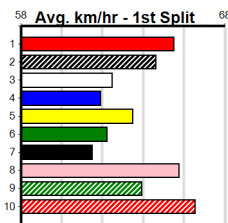

SENNACHIE AT STUD

Distance: 400m, Race Type: Tier 3 - Grade 7, Total Prizemoney: $1,530
1st: $1,000, 2nd: $320, 3rd: $160, 4th: $50

9

5:38PM

(VIC time)

ASTON KOPECK (8) has been luckless since his debut win at The Meadows and he is expected to fire fresh. MISS GALORE (1) has the good draw and she will be in the firing line throughout. HULK KING HAMMER (2) has solid claims

Watchdog Tips:

8

1

2

5

Bet:

Win 8