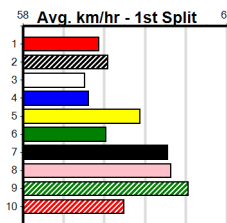

SPORTSBET GO THE BLUE DOG

Distance: 400m, Race Type: Grade 5 T3, Total Prizemoney: $1,530
1st: $1,000, 2nd: $320, 3rd: $160, 4th: $50

12

6:42PM

(VIC time)

ASTON PLUS (6) has a good record here and he will find this easier than his most recent racing.
RUPTURED (7) owns a handy 23.07 PB here and he will get a nice cart across early on. SNOWY ALFORD (2) won't be too far away

Watchdog Tips: **6** **7** **2** **1** Bet: **Win 6**