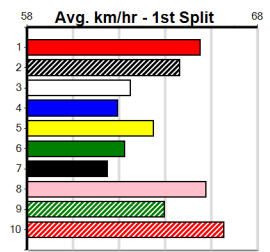

SENNACHIE AT STUD

Distance: 400m, Race Type: Tier 3 - Grade 7, Total Prizemoney: $1,530
1st: $1,000, 2nd: $320, 3rd: $160, 4th: $50

ASTON KOPECK (8) has been luckless since his debut win at The Meadows and he is expected to fire fresh. MISS GALORE (1) has the good draw and she will be in the firing line throughout. HULK KING HAMMER (2) has solid claims

Watchdog Tips: 8 1 2 5 Bet: Win 8

MISS GALORE [7] Consistent type, has the good draw, danger $3.60
RF Bitch Jun-22 Sire: SUPERIOR PANAMA Dam: COSMIC KATIE
Owner(s): G Campbell
Trainer: Graeme Campbell (Drouin South)
Winning Distances: < 300m (0) 300 - 399m (0) 400 - 499m (1) 500 - 599m (0) 600 - 699m (0) > 700m (0)
Winning Weights: 28.0(1)
5th (6) 28.3 400 WGL R9 07-Nov-24 23.28 22.67 4.75L SHAUN LEE ROSE (22.96) M/66 . . . . . 8.77 $14.10 T3-7
6th (5) 28.2 350 HVL R4 11-Nov-24 20.13 19.38 3.5L NOIR SATIN (19.90) M/3 . . . . . 6.69 $18.00 X67
3rd (2) 28.3 350 HVL R4 20-Nov-24 20.03 19.40 2.25L POINT THE FINGER (19.89) M/6 . . . . . 6.74 $20.80 7
3rd (8) 28.1 350 HVL R5 27-Nov-24 19.88 19.61 3.5L NOIR SATIN (19.64) Q/6 . . . . . 6.71 $11.60 X67
8th (1) 28.0 460 WGL R7 12-Dec-24 26.74 26.08 9.50L SHAUN LEE ROSE (26.08) S/888 . . . . . 6.83 $25.40 T3-RW
3rd (3) 28.2 300 HVL R10 03-Jan-25 17.02 16.64 3.5L EVOLVE (16.78) M/3 . . . . . 4.02 $7.00 T3-7
2nd (7) 28.0 300 HVL R3 13-Jan-25 17.19 16.95 1.25L MAGIC OUTLAW (17.11) M/1 . . . . . 4.00 $3.00 7
2nd (4) 28.0 350 HVL R5 22-Jan-25 19.89 19.73 0.025 BANORA POINT (19.89) Q/1 . . . . . 6.62 $3.90 X67
Last 3 wins NOT included above
1st (1) 28.0 400 WGL R1 24-Oct-24 23.34 22.95 1.75L JEANNIE ACT (23.45) M/21 . . . . . 8.50 $2.70 T3-M

HULK KING HAMMER [7] Solid record here, has early speed, threat $4.80
BE Bitch Nov-22 Sire: SHIMA SHINE Dam: MISS MALFUNCTION
Owner(s): R King
Trainer: Grant Masterson (Tyabb)
Winning Distances: < 300m (0) 300 - 399m (0) 400 - 499m (1) 500 - 599m (0) 600 - 699m (0) > 700m (0)
Winning Weights: 28.3(1)
1st (2) 28.3 400 WGL R2 24-Oct-24 23.41 22.95 3.25L MANDOLIN STORM (23.63) Q/31 . . . . . 8.58 $2.40 T3-M
4th (1) 27.8 435 SLE R4 30-Oct-24 25.33 24.81 7.50L SELECT MILLS (24.81) Q/645 . . . . . 5.35 $13.10 X67
7th (1) 28.1 300 HVL R9 20-Nov-24 17.41 17.01 6.00L RING A HOUDINI (17.01) M/5 . . . . . 4.04 $5.20 X67
7th (6) 28.2 425 BEN R9 27-Nov-24 24.69 24.03 5.50L POPPY RICK (24.33) M/888 . . . . . 6.91 $27.60 T3-7
4th (1) 28.3 300 HVL R10 06-Dec-24 17.25 16.89 1.75L BLONDE MUSTANG (17.14) M/6 . . . . . 4.05 $6.90 T3-7
3rd (6) 28.9 300 HVL R3 10-Jan-25 17.15 16.80 0.25L MAY BE REAL (17.14) M/4 . . . . . 3.95 $9.10 T3-7
4th (7) 29.0 350 HVL R4 17-Jan-25 20.18 19.68 3.5L KING LITTERBUG (19.93) Q/4 . . . . . 6.72 $7.10 T3-7
2nd (7) 29.1 400 WGL R4 23-Jan-25 23.26 22.46 1.25L FRENZY ATTACK (23.18) M/22 . . . . . 8.54 $4.20 T3-7
Last 3 wins NOT included above

QUANTUM [7] Steady maiden winner, this is harder, no $21.00
BD Bitch Feb-23 Sire: BLACK MAGIC OPAL Dam: IMMERSION
Owner(s): SEE THE DREAM (SYN), S Buccilli, B Buccilli
Trainer: Kate Gorman (Tanjil South)
Winning Distances: < 300m (0) 300 - 399m (0) 400 - 499m (1) 500 - 599m (0) 600 - 699m (0) > 700m (0)
Winning Weights: 27.5(1)
3rd (2) 26.8 400 GEL R3 21-Jan-25 23.36 22.66 3.00L RIVIA UMIKO (23.15) M/44 . . . . . 8.65 $7.10 M
1st (8) 27.5 435 SLE R2 26-Jan-25 25.21 24.31 0.25L EAR MUFFS (25.22) M/411 . . . . . 5.46 $9.60 M
Last 3 wins NOT included above