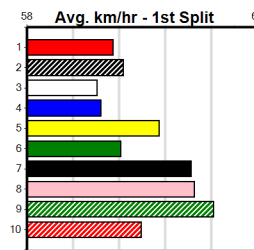

SPORTSBET GO THE BLUE DOG

Distance: 400m, Race Type: Grade 5 T3, Total Prizemoney: $1,530
1st: $1,000, 2nd: $320, 3rd: $160, 4th: $50

ASTON PLUS (6) has a good record here and he will find this easier than his most recent racing. RUPTURED (7) owns a handy 23.07 PB here and he will get a nice cart across early on. SNOWY ALFORD (2) won't be too far away

Watchdog Tips: 6 7 2 1 Bet: Win 6

SWEET TONIGHT [5] Steady record here but the draw helps, respect $7.50
Owner(s): DIRTY RATS TWO (SYN), S Jack, S Burke
Trainer: Shane Jack (Dalmore)

SNOWY ALFORD (NSW)[5] Better than his past two runs, threat if steps $6.00
Owner(s): I Dann
Trainer: Ian Dann (Korumburra)

RHONDA GEM [5] Strong effort to score at Sale, place claims $8.00
Owner(s): L Russell
Trainer: Lesley Russell (Sale)

BLUE CHASER [5] Every chance two runs back, draw is a worry $21.00
Owner(s): Y Andrews
Trainer: Yvonne Andrews (Kilmany)

NORSE QUEEN [5] Front runner, lacking confidence, next time $10.00
Owner(s): SMKN (SYN), M Lithgow, E Avdulla, K Maynes
Trainer: Melanie Lithgow (Devon Meadow)

1

2

3

4

5