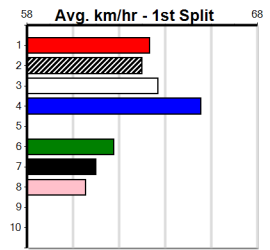

G'DAY CHEF CATERERS

Distance: 400m, Race Type: Tier 3 - Maiden, Total Prizemoney: $1,530
1st: $1,000, 2nd: $320, 3rd: $160, 4th: $50

HOOKED ON YUBARI (3) showed improvement when placed here last time and she can go one better this time. HOW HIGH JIVE (1) has the good draw and she should be able to settle in a forward position. DECIDER (2) has solid claims

Watchdog Tips: **3** **1** **2** **8** **Bet:** **Win 3**

1

HOW HIGH JIVE [M] **Solid PB here, has the good draw, danger** **$3.60**

BK Bitch Jan-22 Sire: BEWILDERING Dam: HOW HIGH JAZZ Trainer: Jade Mifsud (Hernes Oak)

Owner(s): J Mifsud
Winning Distances: < 300m (0) 300 - 399m (0) 400 - 499m (0) 500 - 599m (0) 600 - 699m (0) > 700m (0)

Winning Weights:

Rank	Weight	Dist	Track	Race	Date	Time	BON	Margin	1st/2nd (Time)	PIR	Checked	Comment	W/R	Split 1	S/P	Grade
7th	(2)	25.5	435	SLE	R1	24-Nov-24	26.55	24.22	34.00 MAKE ME KING (24.22)	M/377	.	VO	.	5.35	$62.90	M
3rd	(1)	25.7	400	WGL	R3	28-Nov-24	23.83	22.74	1.75L RICOLINA PEARL (23.71)	S/31	.	.	.	8.90	$27.80	T3-M
3rd	(1)	25.6	400	WGL	R3	05-Dec-24	23.10	22.65	4.00L WEEONA BELLA (22.83)	Q/11	.	.	.	8.38	$8.30	M
5th	(2)	25.5	400	WGL	R1	24-Dec-24	23.85	22.19	18.00 ASTON RAYNER (22.62)	M/55	.	.	.	8.86	$42.20	M
7th	(7)	25.1	400	WGL	R2	07-Jan-25	23.84	22.55	13.00 FIESTA AZUL (22.97)	M/78	.	.	.	8.92	$48.60	M
4th	(8)	25.6	400	WGL	R2	09-Jan-25	23.58	22.59	9.50L SLOW CHEETAH (22.93)	M/33	.	.	.	8.63	$4.20	T3-M
3rd	(5)	25.3	400	WGL	R2	16-Jan-25	23.38	22.72	3.75L ON THE STRIP (23.12)	M/42	.	.	.	8.65	$5.50	M
4th	(8)	25.5	400	WGL	R2	23-Jan-25	23.47	22.46	7.00L NADIA'S CHARM (23.00)	M/33	.	.	.	8.61	$13.30	T3-M

Last 3 wins NOT included above

Box History

Bx	1st	2nd	3rd	4th	5th	6th	7th	8th
1			2					
2					1			1
3				1				
4					1			
5			1					
6	1				1			1
7								1
8				2				

Prize Best $1150.00
Starts 23.10(1)-5/12/24
Trk/Dts 13-0-1-3
APM 12-0-1-3 722

2

DECIDER [M] ***** SCRATCHED ***** **$4.80**

BK Dog Nov-22 Sire: BERNARDO Dam: UTOPIA Trainer: Kate Gorman (Tanjil South)

Owner(s): SBS (SYN), S Buccilli, B Buccilli, S Gardiner
Winning Distances: < 300m (0) 300 - 399m (0) 400 - 499m (0) 500 - 599m (0) 600 - 699m (0) > 700m (0)

Winning Weights:

Rank	Weight	Dist	Track	Race	Date	Time	BON	Margin	1st/2nd (Time)	PIR	Checked	Comment	W/R	Split 1	S/P	Grade
5th	(4)	32.8	435	SLE	R1	20-Dec-24	24.96	24.11	4.75L ASTON ALIGHT (24.64)	M/744	.	.	.	5.36	$50.80	M
4th	(2)	32.5	435	SLE	R2	29-Dec-24	25.19	24.09	9.50L ASTON ELIJAH (24.55)	M/333	.	.	.	5.31	$7.80	M
4th	(2)	32.7	450	SHP	R7	09-Jan-25	26.07	25.57	6.00L AUNTIE AMBER (25.67)	M/113	.	.	.	6.76	$1.90	M
6th	(6)	32.7	425	BEN	R2	15-Jan-25	25.09	24.09	3.00L JODIE'S ANGEL (24.90)	M/432	.	.	.	6.81	$3.50	M
2nd	(1)	32.3	400	GEL	R2	21-Jan-25	23.43	22.66	9.00L WAITING FOR YOU (22.82)	M/42	.	.	.	8.75	$4.30	M

Last 3 wins NOT included above

Box History

Bx	1st	2nd	3rd	4th	5th	6th	7th	8th
1		1						
2				2				
3								
4					1			
5								
6						1		
7								
8								

Prize Best $445.00
Starts FSH
Trk/Dts 5-0-1-0
APM 0-0-0-0 445