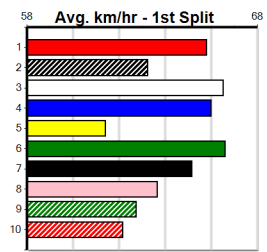

BARN BAR FUNCTION ROOM

Distance: 460m, Race Type: Grade 5 T3, Total Prizemoney: $1,530
1st: $1,000, 2nd: $320, 3rd: $160, 4th: $50

HUMIDITY (4) is a former star speedster and a clear run early will see him make light work of this line-up. TOUGH TAZ (7) was far from disgraced at The Meadows and he can settle on the speed. MIGHTY HANNIBAL (8) will be charging at the business end

Watchdog Tips: 4 7 8 1 Bet: Win 4

ASTON BAHT [5] Led for a long way last time out, must respect $10.00
RBD Bitch Jun-22 Sire: COLLISION Dam: ASTON RHONE Trainer: Nicole Lund (Longwarry)
Winning Distances: < 300m (0) 300 - 399m (2) 400 - 499m (5) 500 - 599m (0) 600 - 699m (0) > 700m (0)
Box History table and Prize Best Starts table included.

UPTIGHT [5] Every chance here last time, place claims best $9.00
BD Dog Jan-22 Sire: SUPERIOR PANAMA Dam: JUST WINS BOSS Trainer: Michael Italia (Pearcedale)
Winning Distances: < 300m (0) 300 - 399m (1) 400 - 499m (5) 500 - 599m (0) 600 - 699m (0) > 700m (0)
Box History table and Prize Best Starts table included.

CRACKERJACK JET [5] Can miss the kick, may run into traffic, no $16.00
BK Dog Nov-20 Sire: BERNARDO Dam: MAXIMUM OAKS Trainer: Grant Hammerstein (Kinglake We)
Winning Distances: < 300m (0) 300 - 399m (8) 400 - 499m (8) 500 - 599m (0) 600 - 699m (0) > 700m (0)
Box History table and Prize Best Starts table included.

HUMIDITY [5] Has panels on these class wise, looks his race $1.90
BK Dog Dec-21 Sire: BARCIA BALE Dam: PYROCUMULUS Trainer: Ashlee Terry (Lara)
Winning Distances: < 300m (0) 300 - 399m (4) 400 - 499m (6) 500 - 599m (1) 600 - 699m (0) > 700m (0)
Box History table and Prize Best Starts table included.

WHO [5] Beaten in all four runs here, prefer to watch $21.00
BK Dog Apr-21 Sire: MY BRO FABIO Dam: LASER BLUE Trainer: Neil Lavelle (Altona Meadows)
Winning Distances: < 300m (0) 300 - 399m (1) 400 - 499m (6) 500 - 599m (0) 600 - 699m (0) > 700m (0)
Box History table and Prize Best Starts table included.