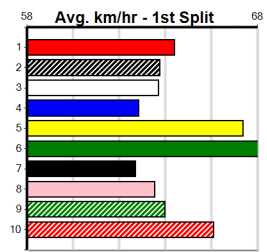

PHOTO MAN AT STUD

Distance: 400m, Race Type: Grade 5 T3, Total Prizemoney: $1,530
1st: $1,000, 2nd: $320, 3rd: $160, 4th: $50

RING A HOUDINI (1) is racing in career best form at present and he is drawn to make every post a winner. LET'S GO GEORGI (8) has been impressive in her past two at Sale and she will be in the firing line for most of the journey

Watchdog Tips: 1 8 7 5 Bet: Box Quinella 1,7,8 ($10 for 333.33%)

Race card for RING A HOUDINI [5]. Career best form, drawn to get the breaks, yes $2.80. Includes owner, sire, dam, trainer, winning distances, and a box history table.

Race card for UNDER HIS SPELL [5]. A little one paced these days, needs it easier $21.00. Includes owner, sire, dam, trainer, winning distances, and a box history table.

Race card for LONG WAY HOME [5]. Capable but prefer drawn out wide, place best $8.00. Includes owner, sire, dam, trainer, winning distances, and a box history table.

Race card for HURRICANE MAX [5]. Far from disgraced last time out, place claims $26.00. Includes owner, sire, dam, trainer, winning distances, and a box history table.

Race card for BRAEMAR MOLLY [5]. Solid PB here, can settle on the pace, respect $6.00. Includes owner, sire, dam, trainer, winning distances, and a box history table.