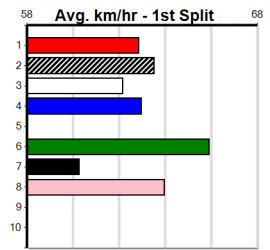

PAUA OF BUDDY (1-2 WINS)

Distance: 460m, Race Type: Tier 3 - Restricted Win, Total Prizemoney: $1,530
1st: $1,000, 2nd: $320, 3rd: $160, 4th: $50

STAR STATUS (3) was a cracking 24.61 Sale winner and he can atone for his two luckless runs since. WILE COYOTE (8) has been placed in both runs here and she will get plenty of room early on. WARRIOR ETHAN (4) will appreciate the empty draw outside.

Watchdog Tips: 3 8 4 7 Bet: Win 3

1 GALLOPING DEMI [6] One paced, will get buried back early, no $16.00
Owner(s): R Conway
Sire: BERNARDO Dam: IN ORBIT
Trainer: Robert Conway (Bunyip)
Box History table and race details.

2 GENERAL SHADOW [7] Only win came here in steady time, outclassed $21.00
Owner(s): T Faull
Sire: SH AVATAR Dam: ROCKIN' ROSIE
Trainer: David Kerr (Caldermeade)
Box History table and race details.

3 STAR STATUS [7] *** SCRATCHED *** $2.40
Owner(s): SEE THE DREAM (SYN), S Buccilli, B Buccilli
Sire: BLACK MAGIC OPAL Dam: IMMUNITY
Trainer: Lyn Smith (Nambrok)
Box History table and race details.

4 WARRIOR ETHAN [6] Solid muster, will get a cart across, can threaten $4.60
Owner(s): L Fulford
Sire: ASTON RUPEE Dam: DIAMOND BANNER
Trainer: Lindsay Fulford (Maffra)
Box History table and race details.

5 *** VACANT BOX ***
Owner(s):
Sire: Dam:
Trainer:
Box History table and race details.