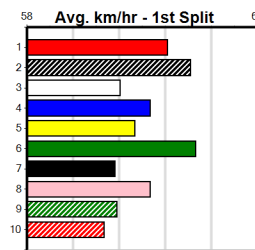

(VIC time)

M C GRAFIX & SIGNS

Distance: 400m, Race Type: Tier 3 - Grade 6, Total Prizemoney: $1,530
1st: $1,000, 2nd: $320, 3rd: $160, 4th: $50

MINH CANDY (1) was a smart 22.34 Warrambool winner recently and she is drawn to lead throughout. PROMISES TO BE (2) was far from disgraced last time out and he can follow the red through early on. SPICY MADAM (6) can come out running at times

Watchdog Tips:	1	2	6	7	Bet:	Win 1

MINH CANDY [6] **No luck in her past two, can atone, go close** **$2.80**
RBD Bitch Feb-23 Sire: OUT OF RANGE Dam: CHLOE LOUISE Trainer: Dylan Sharp (Lara)
Owner(s): T Bailey
Winning Distances: < 300m (0) 300 - 399m (1) 400 - 499m (1) 500 - 599m (0) 600 - 699m (0) > 700m (0)
Winning Weights: 26.4(1) 26.8(1)
6th (6) 26.6 390 WBL R1 10-Oct-24 23.22 21.87 11.00 PAW JOLYN (22.46) M/66 . . . 9.19 $6.10 M
6th (3) 26.7 390 BAL R1 16-Oct-24 23.52 21.97 17.00 CHEEKY DEED (22.33) Q/65 . . . VO 9.02 $19.10 M
1st (5) 26.4 400 GEL R2 21-Oct-24 22.80 22.57 5.00L WINE LOVER (23.14) M/11 . . . SW 8.33 $6.50 M
6th (6) 26.9 390 SHP R10 09-Dec-24 22.98 21.77 8.00L GOT A MESSAGE (22.45) M/86 . . . . 8.99 $19.60 X67
1st (3) 26.8 390 WBL R3 23-Dec-24 22.34 22.21 1.75L LONG REEF (22.45) Q/11 . . . . 8.59 $5.40 7
8th (6) 26.6 400 GEL R2 03-Jan-25 24.34 22.38 22.00 HONEY BUNNY (22.80) M/88 . . . . 8.93 $9.80 X67
7th (4) 26.2 400 GEL R3 17-Jan-25 23.62 22.51 9.50L BLOW TORCH (22.98) M/77 . . . . 8.89 $29.90 X67
Last 3 wins NOT included above
Prize Best $2000.00 FSH
Starts 7-2-0-0 0-0-0-0
Trk/Dts 27-2-9-4
APM 1400

PROMISES TO BE [6] **Far from disgraced last time, danger with luck** **$4.60**
F Dog Oct-21 Sire: FLYING RICCIARDO Dam: ONE MORE LIGHT Trainer: Wendy Fasoli (Heyfield) ENG HVL 2025-02-02
Owner(s): W Fasoli
Winning Distances: < 300m (0) 300 - 399m (0) 400 - 499m (2) 500 - 599m (0) 600 - 699m (0) > 700m (0)
Winning Weights: 36.0(1) 36.1(1)
2nd (5) 35.7 400 WGL R9 10-Sep-24 23.11 22.52 0.75L STAR COMMAND (23.06) M/33 . . . . 8.23 $3.10 X67
4th (4) 36.6 400 WGL R3 11-Oct-24 23.27 22.36 4.25L WHISKEY GOSSIP (22.98) M/56 . . . SW 8.72 $4.90 6G
2nd (7) 36.6 300 HVL R9 15-Dec-24 16.93 16.49 6.50L MAGIC WESTERN (16.50) S/4 . . . . 4.06 $5.30 X67
3rd (7) 36.4 300 HVL R2 22-Dec-24 16.98 16.54 1.25L MR. OTTO (16.89) M/4 . . . VO 4.07 $5.70 X67
5th (1) 36.6 400 WGL R3 31-Dec-24 23.02 22.38 5.00L SON OF DUKE (22.67) M/56 . . . . 8.52 $6.20 6G
8th (7) 36.6 400 WGL R3 07-Jan-25 23.72 22.55 17.00 ZONKEYN (22.57) M/88 . . . . 8.88 $15.60 X67
6th (6) 36.4 400 WGL R2 17-Jan-25 23.11 22.40 4.50L BEST DRESSED (22.81) M/45 . . . . 8.60 $22.80 X67
3rd (2) 36.3 300 HVL R3 26-Jan-25 17.11 16.52 1.5L CAPED CRUSADER (17.01) S/6 . . . . 4.11 $6.40 X67H
Last 3 wins NOT included above
1st (8) 36.0 400 WGL R3 10-Oct-23 22.65 22.53 6.00L PARUMBA DANNY (23.07) Q/11 . . . . 8.35 $3.10 M
1st (2) 36.1 400 WGL R9 09-Aug-24 22.75 22.22 1.75L MAC AND CHEESE (22.87) M/22 . . . SW 8.45 $7.00 7
Prize Best $13320.63
Starts 22.65(8)-10/10/23 35-2-12-7
Trk/Dts 27-2-9-4
APM 3181