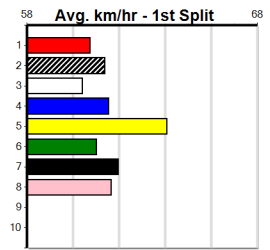

VIATEK (0-1 WINS)

Distance: 460m, Race Type: Tier 3 - Restricted Win, Total Prizemoney: $1,530
1st: $1,000, 2nd: $320, 3rd: $160, 4th: $50

STALKING DOUGLAS (1) has shown improvement with placings in two of her past three and she is drawn to get every chance. ALONE (4) caught the eye here two runs back and he will be strong in the run home. DEAL CLOSER (5) has claims

Watchdog Tips: 1 4 5 7 Bet: Win 1

STALKING DOUGLAS [M] Shown improvement of late, well drawn, yes $2.80
BK Bitch Apr-22 Sire: ZACK MONELLI Dam: JOSIE'S ENTITY
Owner(s): C Fulford
Trainer: Corey Fulford (Maffra)
Winning Distances: < 300m (0) 300 - 399m (0) 400 - 499m (0) 500 - 599m (0) 600 - 699m (0) > 700m (0)
Box History table and Prize Best Starts Trk/Dts APM

NIGHT CAP [M] Steady to date, may get back early, tested $21.00
BK Bitch Jan-23 Sire: HOOKED ON SCOTCH Dam: ZHENG
Owner(s): H Collins
Trainer: Heather Collins (Pearcedale)
Winning Distances: < 300m (0) 300 - 399m (0) 400 - 499m (0) 500 - 599m (0) 600 - 699m (0) > 700m (0)
Box History table and Prize Best Starts Trk/Dts APM

PHANTOM CALI [M] Yet to beat a runner home, needs to show more $26.00
BD Dog Apr-23 Sire: BERNARDO Dam: CHEERY OLA BABY
Owner(s): M Italia
Trainer: Michael Italia (Pearcedale)
Winning Distances: < 300m (0) 300 - 399m (0) 400 - 499m (0) 500 - 599m (0) 600 - 699m (0) > 700m (0)
Box History table and Prize Best Starts Trk/Dts APM

ALONE [M] Strong effort two runs back, danger with luck $4.00
BEF Dog Nov-22 Sire: BLACK MAGIC OPAL Dam: MANIA
Owner(s): SEE THE DREAM (SYN), S Buccilli, B Buccilli
Trainer: Russell Edwards (Devon Meadow)
Winning Distances: < 300m (0) 300 - 399m (0) 400 - 499m (0) 500 - 599m (0) 600 - 699m (0) > 700m (0)
Box History table and Prize Best Starts Trk/Dts APM

DEAL CLOSER [7] Poor strike rate but has the talent, top 4 in SRM $6.50
BE Dog Jul-22 Sire: EQUALIZER Dam: PODIUM
Owner(s): SEE THE DREAM (SYN), S Buccilli, B Buccilli
Trainer: Kate Gorman (Tanjil South)
Winning Distances: < 300m (0) 300 - 399m (0) 400 - 499m (1) 500 - 599m (0) 600 - 699m (0) > 700m (0)
Box History table and Prize Best Starts Trk/Dts APM