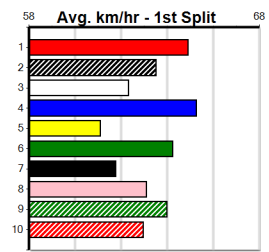

Warragul
11
6:27PM
(VIC time)

RSN GREY AREAS - WEDNESDAY & FRIDAY

Distance: 400m, Race Type: Grade 5 T3, Total Prizemoney: $1,530
1st: $1,000, 2nd: $320, 3rd: $160, 4th: $50

MAKE IT THUNDER (1) can push up the track but he should have more than enough pace to punch through and lead. SONS OF TOM (2) is better than his form indicates and he is drawn to get the gun run. JONATHON'S DREAM (8) has claims

Watchdog Tips: **1** **2** **8** **6** **Bet:** **Win 1**

1

MAKE IT THUNDER [5] **Solid muster, well graded, hard to reel in** **$3.20**
BK Dog May-22 Sire: FERNANDO BALE Dam: VEGAS TICKET Trainer: Kate Gorman (Tanjil South)
Owner(s): R Kenworthy
Winning Distances: < 300m (0) 300 - 399m (4) 400 - 499m (2) 500 - 599m (0) 600 - 699m (0) > 700m (0)
Winning Weights: 27.5(1) 28.0(1) 28.2(2) 28.3(1) 28.4(1)

Box	1st	2nd	3rd	4th	5th	6th	7th	8th
1	3	2	1	1				
2	1			1	1			
3	2	2			1	2		
4					1	1		
5			1	1				
6		1		1	3			
7		2			1	1		
8				2				

Prize Best Starts Trk/Dts APM: $12965.00, 23.15(7)-26/7/24, 33-6-4-5, 2-0-0-0, 3029

2

SONS OF TOM [5] **Better than form, gets the gun run, danger** **$10.00**
BK Dog Jun-21 Sire: ASTON KIMETTO Dam: CHOCHLIK Trainer: Thomas Currie (Drouin)
Owner(s): A Gourlay
Winning Distances: < 300m (0) 300 - 399m (3) 400 - 499m (3) 500 - 599m (0) 600 - 699m (0) > 700m (0)
Winning Weights: 35.7(1) 35.8(1) 36.0(2) 36.2(2)

Box	1st	2nd	3rd	4th	5th	6th	7th	8th
1	1	2	1	2				
2			2	1	2	2	2	
3	2			1	1	2	1	
4	1	1			1	1	1	
5		5	1	2		2		1
6		1	1	2			2	1
7		1		2	2	1	1	1
8	2			1	1	1		1

Prize Best Starts Trk/Dts APM: $10765.00, 22.92(5)-25/1/24, 59-6-8-6, 34-3-4-3, 1557

3

FIRST MATE [5] **Eye catching run last time out, put in exotics** **$8.00**
BK Dog Oct-21 Sire: OUT OF RANGE Dam: TAYLOR'S CHIP Trainer: William Major (Tanjil South)
Owner(s): S Porteus
Winning Distances: < 300m (0) 300 - 399m (1) 400 - 499m (2) 500 - 599m (0) 600 - 699m (0) > 700m (0)
Winning Weights: 33.3(1) 34.3(1) 34.4(1)

Box	1st	2nd	3rd	4th	5th	6th	7th	8th
1						2	2	1
2					2	1	1	1
3	1					1	1	1
4	1	2	1	2	2	1	1	
5	1				3	1	1	
6		1	1				4	
7			1	1				1
8	1	2		1	1	3	1	

Prize Best Starts Trk/Dts APM: $6630.00, 22.86(4)-30/3/24, 47-3-6-3, 15-2-2-1, 2072

4

CHILI HORIZON (NSW)[5] **Far from disgraced last time out, place claims** **$7.50**
RF Dog Jan-21 Sire: ZIPPING GARTH Dam: SMILEY SAM Trainer: Susan Richards (Devon Meadows)
Owner(s): W Rudd
Winning Distances: < 300m (0) 300 - 399m (8) 400 - 499m (0) 500 - 599m (0) 600 - 699m (0) > 700m (0)
Winning Weights: 34.1(2) 34.2(1) 34.7(2) 34.8(1) 34.9(1) 35.1(1)

Box	1st	2nd	3rd	4th	5th	6th	7th	8th
1		1	2					
2	1	3	1	2	3	1		
3	1	1	1	1		2	1	1
4		2	1	1	3		1	1
5	2	1				3	1	1
6	3	1	1	5	1		2	
7	1	2	2	3	1			
8		2		2	2	2		1

Prize Best Starts Trk/Dts APM: $16892.50, 23.04(2)-26/9/24, 72-8-12-7, 7-0-1-1, 2221

5

PARIS CALLING [5] **Needs to lead, may have to work hard, risky** **$10.00**
WF Bitch Oct-21 Sire: OUT OF RANGE Dam: TAYLOR'S CHIP Trainer: William Major (Tanjil South)
Owner(s): S Porteus
Winning Distances: < 300m (0) 300 - 399m (3) 400 - 499m (2) 500 - 599m (0) 600 - 699m (0) > 700m (0)
Winning Weights: 27.9(2) 28.2(1) 28.3(1) 29.0(1)

Box	1st	2nd	3rd	4th	5th	6th	7th	8th
1		1						1
2	1	3		1	1	1	1	1
3		1		1	1	1		
4	1	2	2	1	1	1		1
5	1	1		1	1	1	2	1
6	1	1		1	1	1		3
7		1	2	3	1	1		
8	1	1	2		1	2	3	1

Prize Best Starts Trk/Dts APM: $14180.00, 22.82(2)-25/3/24, 57-5-11-6, 17-1-5-1, 5062