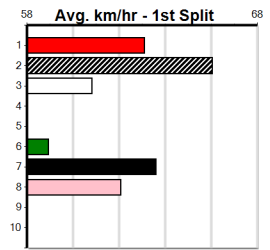

SPORTSBET NOBODY DOES IT EASIER

Distance: 400m, Race Type: Tier 3 - Maiden, Total Prizemoney: $1,530
1st: $1,000, 2nd: $320, 3rd: $160, 4th: $50

WARRIOR LISA (1) has been placed in two of three here and she is drawn to make every post a winner. ANOTHER STORY (3) has shown improvement of late and she can work into the mix mid race. SMOKEY NACHO (2) has early speed and can threaten

Watchdog Tips: 1 3 2 7 Bet: Box Quinella 1,2,3 ($10 for 333.33%)

WARRIOR LISA [M] Placed in two of three here, well drawn, yes $2.60
BK Bitch Jan-23 Sire: ASTON RUPEE Dam: DIAMOND BANNER
Trainer: Lindsay Fulford (Maffra)
Winning Distances: < 300m (0) 300 - 399m (0) 400 - 499m (0) 500 - 599m (0) 600 - 699m (0) > 700m (0)
Winning Weights:
3rd (1) 27.7 400 WGL R2 11-Oct-24 23.61 22.36 13.00 MIA NEO (22.71) Q/33 8.56 $5.90 M
7th (5) 27.6 435 SLE R4 16-Oct-24 25.61 24.34 18.00 TOMMY THE HOOD (24.41) M/665 5.38 $22.10 M
ST (-) 28.6 435 SLE 05-Jan-25 25.55 17.00 Trial Cleared M/34 4of4 . . ST
2nd (3) 28.4 400 WGL R3 16-Jan-25 23.10 22.72 1.5L ALBATROSS WINGS (23.00) Q/22 8.55 $3.10 M
6th (8) 28.2 400 WGL R2 21-Jan-25 23.68 22.41 17.00 FIRE UP MARK (22.50) M/65 8.88 $5.10 MH
Last 3 wins NOT included above
Box History
Bx 1st 2nd 3rd 4th 5th 6th 7th 8th
1 1 1
2
3 1
4
5
6
7
8
Prize Best $580.00
Starts 23.10(3)-16/1/25
Trk/Dts 4-0-1-1
APM 3-0-1-1 476

SMOKEY NACHO [M] Good early burn, suited back to this trip, threat $4.20
BK Dog Apr-23 Sire: BERNARDO Dam: CHEERY OLA BABY
Trainer: Michael Italia (Pearcedale)
Winning Distances: < 300m (0) 300 - 399m (0) 400 - 499m (0) 500 - 599m (0) 600 - 699m (0) > 700m (0)
Winning Weights:
7th (5) 31.5 515 SAP R2 23-Dec-24 31.29 29.71 21.00 ON THE LOOSE (29.85) M/3556 5.23 $16.20 M
4th (7) 31.7 515 SAP R1 30-Dec-24 30.82 29.30 4.00L AFTERSHOCK (30.55) M/4443 5.17 $13.50 M
2nd (3) 31.5 515 SAP R1 06-Jan-25 30.51 29.37 7.50L WHATEVER JACK (29.99) Q/1222 5.10 $6.70 M
5th (1) 31.5 515 SAP R2 13-Jan-25 30.55 29.43 4.75L WINNING STEPS (30.23) Q/1123 5.16 $3.80 MH
8th (6) 31.5 515 SAN R1 23-Jan-25 30.76 28.84 15.00 OUTSIDES (29.76) M/3667 5.20 $41.30 MF
Last 3 wins NOT included above
Box History
Bx 1st 2nd 3rd 4th 5th 6th 7th 8th
1
2
3 1
4
5
6
7 1
8
Prize Best $665.00
Starts FSH
Trk/Dts 5-0-1-0
APM 0-0-0-0 665

ANOTHER STORY [M] Shown improvement of late, danger if steps $6.50
BK Bitch Apr-22 Sire: ZACK MONELLI Dam: JOSIE'S ENTITY
Trainer: Cindy Fulford (Maffra)
Winning Distances: < 300m (0) 300 - 399m (0) 400 - 499m (0) 500 - 599m (0) 600 - 699m (0) > 700m (0)
Winning Weights:
7th (7) 26.8 510 SLE R3 13-Nov-24 30.13 29.42 7.00L SWIPER (29.67) M/467 9.41 $81.10 T3-M
7th (2) 25.9 435 SLE R4 27-Nov-24 25.45 24.44 14.00 DERMOTT ROSE (24.50) S/777 5.69 $101.40 M
6th (8) 26.6 400 WGL R3 05-Dec-24 23.69 22.65 13.00 WEEONA BELLA (22.83) S/87 8.88 $22.70 M
2nd (8) 26.4 400 WGL R2 12-Dec-24 23.19 22.69 4.25L BEST DRESSED (22.90) M/33 0.00 $28.80 T3-M
5th (5) 26.7 400 WGL R2 19-Dec-24 23.50 22.68 12.00 PAW YALE (22.70) M/54 8.81 $79.30 M
5th (6) 26.3 435 SLE R1 08-Jan-25 25.70 24.66 11.00 ARCHER NINE (24.93) M/533 5.38 $22.30 M
3rd (1) 25.6 400 WGL R3 16-Jan-25 23.33 22.72 4.75L ALBATROSS WINGS (23.00) Q/33 8.69 $9.80 M
2nd (4) 25.6 400 WGL R3 23-Jan-25 23.34 22.46 0.75L MIGHTY HEIGHTY (23.29) M/31 8.61 $14.80 T3-M
Last 3 wins NOT included above
Box History
Bx 1st 2nd 3rd 4th 5th 6th 7th 8th
1 1 1 1 1 1 1
2
3
4 1 1 1 1 1
5 1 1 2 1
6 1 1 1 2 2 1
7 1 1 1 1 1
8 1 1 1 1 1 1
Prize Best $1490.00
Starts 23.19(8)-12/12/24
Trk/Dts 31-0-3-3
APM 14-0-2-2 1044