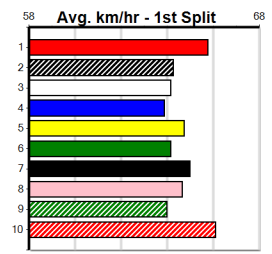

OAKS SUPER BOX

Distance: 400m, Race Type: Grade 5 T3, Total Prizemoney: $1,530
1st: $1,000, 2nd: $320, 3rd: $160, 4th: $50

BLACK TYCOON (3) can be a tad risky at box rise and he will need luck, however he does have them for talent. SPICY PIPER (1) is far better than her past few runs and she is drawn to lead for a long way. ROWDY'S BEAST (2) has claims

Watchdog Tips: 3 1 2 5 Bet: Win 3

SPICY PIPER [5] Better than form, drawn to lead, danger $8.00
WF Bitch Dec-20 Sire: AUSSIE INFRARED Dam: LADY BANG BANG
Trainer: Belinda Connolly (Caldermeade)
Winning Distances: < 300m (0) 300 - 399m (3) 400 - 499m (14) 500 - 599m (0) 600 - 699m (0) > 700m (0)
Winning Weights: 24.6(1) 24.7(2) 24.9(1) 25.0(4) 25.1(4) 25.3(1) 25.4(2) 25.7(1) 25.9(1)
Box History table and Prize Best Starts table included.

ROWDY'S BEAST [5] Drops in class, good muster, can threaten $7.50
BK Bitch Jun-22 Sire: BEAST UNLEASHED Dam: RUBY GIRL
Trainer: David Plumridge (Scoresby)
Winning Distances: < 300m (0) 300 - 399m (2) 400 - 499m (1) 500 - 599m (0) 600 - 699m (0) > 700m (0)
Winning Weights: 26.8(2) 27.2(1)
Box History table and Prize Best Starts table included.

BLACK TYCOON [5] Hit or miss early but has the engine, go close $4.00
BK Dog Feb-23 Sire: ASTON FASTNET Dam: PRETTY MUCH
Trainer: Nicole Lund (Longwarry)
Winning Distances: < 300m (0) 300 - 399m (0) 400 - 499m (4) 500 - 599m (0) 600 - 699m (0) > 700m (0)
Winning Weights: 33.6(1) 33.9(1) 34.0(1) 34.2(1)
Box History table and Prize Best Starts table included.

BRAEMAR ELSIE [5] Front runner, may have to work too hard early $10.00
BE Bitch Sep-21 Sire: AUSSIE INFRARED Dam: BRAEMAR KEELIE
Trainer: Yvonne Cassidy (Valencia Creek)
Winning Distances: < 300m (0) 300 - 399m (4) 400 - 499m (2) 500 - 599m (0) 600 - 699m (0) > 700m (0)
Winning Weights: 30.0(1) 30.3(1) 30.6(1) 30.9(1) 31.4(1) 31.8(1)
Box History table and Prize Best Starts table included.

VIKING [5] Strong type, will get a cart across, keep safe $6.00
F Dog Feb-21 Sire: KAYDA SHAE Dam: LITTLE BIDDY
Trainer: Christian Wilk (Tanjil South)
Winning Distances: < 300m (0) 300 - 399m (9) 400 - 499m (5) 500 - 599m (0) 600 - 699m (0) > 700m (0)
Winning Weights: 29.9(1) 30.2(1) 30.4(1) 30.5(1) 30.8(2) 30.9(2) 31.0(1) 31.1(1) 31.3(2) 31.5(1) 31.8(1)
Box History table and Prize Best Starts table included.