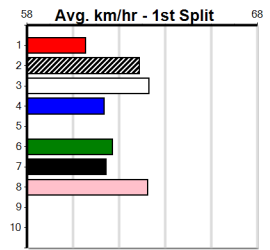

SHIMA SHINE AT STUD

Distance: 400m, Race Type: Tier 3 - Maiden, Total Prizemoney: $1,530
1st: $1,000, 2nd: $320, 3rd: $160, 4th: $50

ASTON DENTON (3) turned in a strong performance when placed here on debut and he looks suited in this event. MRS. WHO (8) was far from disgraced two runs back and she can settle on the speed. MY LITTLE FLOSS (7) has solid claims

Watchdog Tips: **3** **8** **7** **1** **Bet:** **Win 3**

1

MIDNIGHT SNACK [M] **No luck to date, draw helps, must keep safe** **$7.50**

BK Bitch Nov-22 Sire: FERAL FRANKY Dam: JUNK FOOD JUNKIE
Owner(s): A Lie
Trainer: Jason Sharp (Lara)

Winning Distances: < 300m (0) 300 - 399m (0) 400 - 499m (0) 500 - 599m (0) 600 - 699m (0) > 700m (0)

Winning Weights:

Rank	Dist	Wgt	Track	Date	Time	BON	Margin	1st/2nd (Time)	PIR	Checked	Comment	W/R	Split 1	S/P	Grade
7th (4)	27.1	400	GEL	R1	28-Sep-24	23.82	22.46	19.00 HE'S ALL THAT (22.52)	S/77	.	.	.	9.25	$6.20	M
8th (8)	27.4	390	BAL	R1	16-Oct-24	23.65	21.97	19.00 CHEEKY DEED (22.33)	M/88	.	V28	.	9.09	$29.10	M
4th (8)	27.1	390	WBL	R1	13-Jan-25	23.19	22.26	12.00 MEMORIES OF ROSE (22.39)	M/86	.	.	.	8.97	$14.60	M
4th (1)	27.5	400	WGL	R3	23-Jan-25	23.62	22.46	4.75L MIGHTY HEIGHTY (23.29)	M/75	.	.	.	8.98	$12.80	T3-M

Last 3 wins NOT included above

Box History

Bx	1st	2nd	3rd	4th	5th	6th	7th	8th
1				1				
2								
3								
4							1	
5								
6								
7								
8			1					1

Prize Best	$100.00
Starts	23.62(1)-23/1/25
Trk/Dts	4-0-0-0
APM	1-0-0-0
	100

2

HOW HIGH HARLEM [M] **Yet to make an impact, will need to find plenty** **$16.00**

F Dog Jan-22 Sire: BEWILDERING Dam: HOW HIGH JAZZ
Owner(s): S Mifsud
Trainer: Shaun Mifsud (Hernes Oak)

Winning Distances: < 300m (0) 300 - 399m (0) 400 - 499m (0) 500 - 599m (0) 600 - 699m (0) > 700m (0)

Winning Weights:

Rank	Dist	Wgt	Track	Date	Time	BON	Margin	1st/2nd (Time)	PIR	Checked	Comment	W/R	Split 1	S/P	Grade
7th (4)	29.7	435	SLE	R2	16-Oct-24	25.86	24.34	17.00 JUST A NEO (24.72)	M/267	.	V0	.	5.28	$17.10	M
7th (4)	29.7	400	WGL	R1	22-Oct-24	23.76	22.73	12.00 BARKLY STREET (22.95)	M/55	.	.	.	8.68	$8.50	M
5th (5)	29.9	400	WGL	R1	31-Oct-24	23.64	22.67	11.00 OUT OF ELITE (22.93)	S/44	.	.	.	8.75	$7.60	T3-M
5th (7)	30.5	400	WGL	R1	09-Jan-25	23.63	22.59	10.00 MISS BRONX (22.95)	S/54	.	.	.	8.71	$7.50	T3-M
4th (5)	30.2	400	WGL	R3	16-Jan-25	23.36	22.72	5.50L ALBATROSS WINGS (23.00)	S/44	.	.	.	8.76	$3.70	M

Last 3 wins NOT included above

Box History

Bx	1st	2nd	3rd	4th	5th	6th	7th	8th
1								
2								
3								
4							2	
5				1	1			
6								
7					1			
8								

Prize Best	$50.00
Starts	23.36(5)-16/1/25
Trk/Dts	5-0-0-0
APM	4-0-0-0
	50

3

ASTON DENTON [M] **Impressive on debut, has a bit on these, yes** **$1.90**

BD Dog Feb-23 Sire: ASTON FASTNET Dam: ASTON CORINNA
Owner(s): R Borda
Trainer: Nicole Lund (Longwarry)

Winning Distances: < 300m (0) 300 - 399m (0) 400 - 499m (0) 500 - 599m (0) 600 - 699m (0) > 700m (0)

Winning Weights:

Rank	Dist	Wgt	Track	Date	Time	BON	Margin	1st/2nd (Time)	PIR	Checked	Comment	W/R	Split 1	S/P	Grade
3rd (3)	28.5	400	WGL	R1	17-Jan-25	23.13	22.40	3.00L PRINCESS PANDA (22.92)	M/52	.	.	.	8.53	$10.10	M
5th (2)	28.4	435	SLE	R2	26-Jan-25	25.78	24.31	8.50L QUANTUM (25.21)	M/234	.	.	.	5.39	$5.70	M

Last 3 wins NOT included above

Box History

Bx	1st	2nd	3rd	4th	5th	6th	7th	8th
1								
2					1			
3			1					
4								
5								
6								
7								
8								

Prize Best	$260.00
Starts	23.13(3)-17/1/25
Trk/Dts	2-0-0-1
APM	1-0-0-1
	260