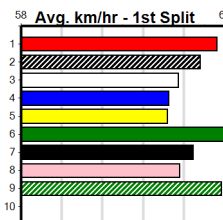

Sandown Park

HARD STYLE RICO AT STUD

Distance: 595m, Race Type: Mixed 4/5, Total Prizemoney: $10,375
1st: $7,000, 2nd: $2,150, 3rd: $1,075, 4th: $150

8

9:25PM

(VIC time)

PAW QUINBY (3) carved out an sizzling 34.07 when scoring here recently and he looks very well placed again. UTRILLO BALE (1) has been placed in all five runs here and she will be prominent throughout. WERRIS BALE (2) is a consistent type.

Watchdog Tips:

3 1 2 6 Bet: Box Trifecta 1,2,3,6 ($10 for 41.67%)

Winning Boxes

Form	Box	Weight	Dist	Track	Date	Time	BON	Margin	1st/2nd (Time)	PIR	Checked	Comment	W/R	Split 1	S/P	Grade					
1	UTRILLO BALE (NSW)[5] <i>Placed in all five runs here, looks the danger</i>																				
BD	B	May-22 CHRISTO BALE															HELGA BALE	$4.00	<table border="1"> <caption>Winning Boxes</caption> <tr><td>1</td><td>2</td><td>3</td><td>4</td><td>5</td><td>6</td><td>7</td><td>8</td></tr> <tr><td>2</td><td></td><td>4</td><td></td><td></td><td></td><td></td><td>2</td><td>2</td></tr> <tr><td>Prize</td><td colspan="7">$60,520.00</td></tr> <tr><td>Best</td><td colspan="7">34.15</td></tr> <tr><td>Starts</td><td colspan="7">41-10-11-5</td></tr> <tr><td>Trk/Dst</td><td colspan="7">5-0-3-2</td></tr> <tr><td>APM</td><td colspan="7">$31309</td></tr> </table>		
Trainer: Samantha Grenfell (Anakie)																					
2nd (2)	28.1	595	SAN	R6	02-Jan-25	34.44	34.27	0.75	LSHAKE IT OFF (34.40)	M/1111				9.20	$2.10	X45					
2nd (2)	27.7	595	SAN	R3	09-Jan-25	34.15	34.01	2.25	LZIPPING KAI (34.01)	M/2222				9.12	$6.10	X45					
3rd (2)	27.2	595	SAN	R10	16-Jan-25	34.56	34.39	2.50	LREAPER (34.39)	Q/6544				9.61	$3.60	X45					
2nd (6)	27.5	595	SAN	R6	23-Jan-25	34.22	34.00	3.25	LSTOMPING (34.00)	Q/3332				9.30	$20.30	GL					
Owner(s): B Wheeler																					
2	WERRIS BALE (NSW)[5] <i>Consistent type, gets the gun run, major player</i>																				
BD	D	May-22 CHRISTO BALE															HELGA BALE	$4.60	<table border="1"> <caption>Winning Boxes</caption> <tr><td>1</td><td>2</td><td>3</td><td>4</td><td>5</td><td>6</td><td>7</td><td>8</td></tr> <tr><td>1</td><td>2</td><td>1</td><td>3</td><td></td><td></td><td>2</td><td>1</td><td>1</td></tr> <tr><td>Prize</td><td colspan="7">$55,830.00</td></tr> <tr><td>Best</td><td colspan="7">34.08</td></tr> <tr><td>Starts</td><td colspan="7">45-11-7-7</td></tr> <tr><td>Trk/Dst</td><td colspan="7">5-1-2-0</td></tr> <tr><td>APM</td><td colspan="7">$30686</td></tr> </table>		
Trainer: Correy Grenfell (Anakie)																					
7th (8)	31.6	640	SLE	R5	20-Dec-24	36.94	36.19	6.50	L GROOVEBIRD (36.51)	M/3335				6.25	$15.70	SH					
3rd (4)	31.5	525	MEA	R7	04-Jan-25	30.18	29.78	6.00	L WARM COCKLES (29.78)	M/2222				5.18	$7.80	X45					
1st (4)	30.9	515	SAN	R8	16-Jan-25	29.53	29.00	0.75	L PAW HARRY (29.58)	M/3232				5.08	$12.20	5					
4th (7)	31.2	515	SAN	R8	23-Jan-25	29.39	28.84	8.00	L FLYING ZULU (28.84)	S/5644				5.15	$38.10	GL					
Owner(s): B Wheeler																					
3	PAW QUINBY (NSW)[4] <i>Slashing 34.07 winner here, hard to hold out</i>																				
DKBD	D	Jan-23 FERAL FRANKY															WENDALIN BALE	$3.50	<table border="1"> <caption>Winning Boxes</caption> <tr><td>1</td><td>2</td><td>3</td><td>4</td><td>5</td><td>6</td><td>7</td><td>8</td></tr> <tr><td>1</td><td></td><td>1</td><td></td><td>2</td><td></td><td></td><td>1</td><td></td></tr> <tr><td>Prize</td><td colspan="7">$19,355.00</td></tr> <tr><td>Best</td><td colspan="7">34.07</td></tr> <tr><td>Starts</td><td colspan="7">17-5-1-2</td></tr> <tr><td>Trk/Dst</td><td colspan="7">5-3-0-0</td></tr> <tr><td>APM</td><td colspan="7">$14501</td></tr> </table>		
Trainer: Correy Grenfell (Anakie)																					
3rd (6)	31.5	600	MEA	R5	04-Jan-25	34.68	34.26	1.50	L DOTTY'S GIFT (34.58)	M/2211				9.10	$2.80	5					
1st (7)	31.7	595	SAN	R4	09-Jan-25	34.07	34.01	2.50	L PAW LOUIS (34.23)	S/1111		SW		9.25	$1.40	5					
5th (4)	31.5	525	MEA	R10	18-Jan-25	30.39	29.41	7.00	L MEPUNGA SCARLETT (29.91)	M/8886				5.25	$7.20	5					
6th (7)	31.5	595	SAN	R6	23-Jan-25	34.57	34.00	8.50	L STOMPING (34.00)	M/6766				9.57	$27.80	GL					
Owner(s): B Wheeler																					
4	UPSET SUNSET (NSW)[5] <i>Getting stronger but may need to lead, place</i>																				
BEBD	B	Feb-23 FERAL FRANKY															SUNSET BOURBSKI	$7.50	<table border="1"> <caption>Winning Boxes</caption> <tr><td>1</td><td>2</td><td>3</td><td>4</td><td>5</td><td>6</td><td>7</td><td>8</td></tr> <tr><td>1</td><td>1</td><td></td><td></td><td></td><td></td><td></td><td>1</td><td>1</td></tr> <tr><td>Prize</td><td colspan="7">$15,990.00</td></tr> <tr><td>Best</td><td colspan="7">35.04</td></tr> <tr><td>Starts</td><td colspan="7">14-4-3-2</td></tr> <tr><td>Trk/Dst</td><td colspan="7">1-0-0-0</td></tr> <tr><td>APM</td><td colspan="7">$12610</td></tr> </table>		
Trainer: Thomas Daily (Anakie)