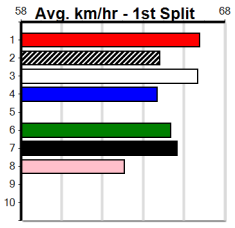

Watchdog Tips: **3** **4** **2** **7** Bet: **Box Trifecta 2,3,4,7 (\$10 for 41.67%)**

Table for Race 1: WHATEVER TESS [4]. Includes fields for Form, Box, Weight, Dist, Track, Date, Time, BON, Margin, 1st/2nd (Time), PIR, Checked, Comment, W/R, Split 1, S/P, Grade, and Winning Boxes.