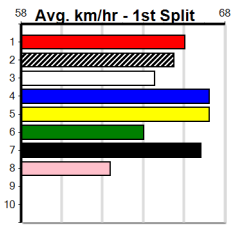

BLACKBOOK ON WATCHDOG APP

Distance: 515m, Race Type: Grade 5, Total Prizemoney: \$8,785
1st: \$5,900, 2nd: \$1,820, 3rd: \$915, 4th: \$150

10

10:05PM

(VIC time)

HI THERE FRANK (2) should be able to find the top early and he will find this easier than his most recent racing. DOTTY'S GIFT (1) has the good draw and she will have the drop on the two throughout. PAW BERRY (3) can run a cheeky race