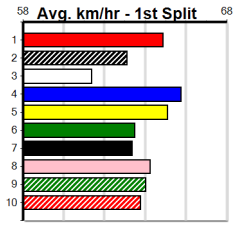

Track Record:

Distance	Time	Greyhound	Date Set
515m	28.790	ASTON RUPEE	09-Sep-21
595m	33.562	COLLINDA PATTY	15-Aug-21
715m	41.157	HERE'S TEARS	30-Jan-20

Sandown

SPORTSBET NOBODY DOES IT EASIER

Distance: 515m, Race Type: Mixed 6/7, Total Prizemoney: \$8,785
1st: \$5,900, 2nd: \$1,820, 3rd: \$915, 4th: \$150