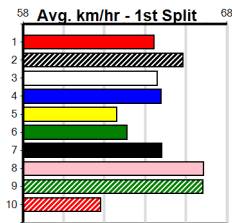

WARRAGUL TO SANDOWN FINAL (1-4 W)

Distance: 515m, Race Type: Restricted Win Final, Total Prizemoney: $9,055
1st: $6,100, 2nd: $1,870, 3rd: $935, 4th: $150

OVERLAND BOY (8) is a genuine star on the rise and he should get a nice cart across early on. MY NAME'S EVELYN (7) has the speed to cross and lead and she can reel off impressive sectionals. RUTHLESS SECRET (5) is an impressive type

Watchdog Tips:

8

7

5

3

Bet:

Win 8