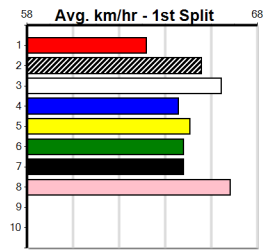

DOWNLOAD THE WATCHDOG APP

Distance: 515m, Race Type: Grade 5, Total Prizemoney: $8,785
1st: $5,900, 2nd: $1,820, 3rd: $915, 4th: $150

BEBOP JAZZ (2) lit up the clock at Warragul two runs back and she should have enough pace to hold the lead. FILL YOUR BOOTS (6) owns a sizzling 29.42 PB here and he just needs luck early on. JUST DIVINE (1) is drawn to get all the breaks.

Watchdog Tips: 2 6 1 5 Bet: Box Quinella 1,2,6 ($10 for 333.33%)

Form Box Wgt Dist Track Date Time BON Margin 1st/2nd (Time) PIR Checked Comment W/R Split 1 S/P Grade

JUST DIVINE (SA)[5] Impressive type, drawn to get the breaks, threat $6.50
Owner(s): Bartholomew Bartholomew (SYN), S Bartholomew, L Bartholomew
Trainer: Matthew Lanigan (Rowsley)

Box History for JUST DIVINE (SA)[5]
Bx 1st 2nd 3rd 4th 5th 6th 7th 8th
Prize Best $3930.00
Starts 8-3-2-0
Trk/Dts 0-0-0-0
APM 3127

BEBOP JAZZ [5] Lit up the clock at Warragul, hard to hold out $2.80
Owner(s): N Presutto
Trainer: Peter Presutto (Devon Meadows)

Box History for BEBOP JAZZ [5]
Bx 1st 2nd 3rd 4th 5th 6th 7th 8th
Prize Best $19670.00
Starts 30.39(4)-5/12/24
Trk/Dts 21-5-5-3
APM 8390

ZIPPING SPARTAN (NSW)[5] Honest type but will need to lead, tough ask $9.00
Owner(s): M Katsiris
Trainer: Michael Katsiris (Thomastown)

Box History for ZIPPING SPARTAN (NSW)[5]
Bx 1st 2nd 3rd 4th 5th 6th 7th 8th
Prize Best $37705.00
Starts 29.61(5)-2/12/24
Trk/Dts 60-9-8-10
APM 9782

MAGIC SNOWDROP [5] Beaten in both runs here, out of her depth $21.00
Owner(s): T Johnson
Trainer: Emma Scott (Tatura)

Box History for MAGIC SNOWDROP [5]
Bx 1st 2nd 3rd 4th 5th 6th 7th 8th
Prize Best $7565.00
Starts 30.60(5)-7/11/24
Trk/Dts 25-3-4-2
APM 5271

FLEX FOR ME [5] Steady record here but has the talent, keep safe $10.00
Owner(s): BLUE'S BOMBER'S (SYN), G Mclachlan, J Male
Trainer: Gregory Mclachlan (Cranbourne)

Box History for FLEX FOR ME [5]
Bx 1st 2nd 3rd 4th 5th 6th 7th 8th
Prize Best $17450.00
Starts 30.00(6)-23/1/25
Trk/Dts 40-5-10-5
APM 2722

1

2

3

4

5