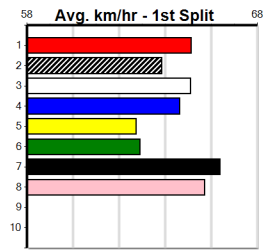

SPORTSBET GO THE BLUE DOG

Distance: 515m, Race Type: Grade 5, Total Prizemoney: $8,785
1st: $5,900, 2nd: $1,820, 3rd: $915, 4th: $150

PAW SUMMER (4) has been racing well in stronger company of late and she can make every post a winner. DEWANA SCOTCH (8) is a powerful type and he should get plenty of room early on. ROCK ME ROCCO (1) has solid claims

Watchdog Tips:	4	8	1	7	Bet:	Win 4

Form Box	Wgt	Dist	Track	Date	Time	BON	Margin	1st/2nd (Time)	PIR	Checked	Comment	WR	Split 1	S/P	Grade		
1	ROCK ME ROCCO [5]	Better than his past two, well drawn, respect															
BK	Dog	Oct-20															
Owner(s): R Haines		Sire: BARCIA BALE		Dam: DORA'S HAND												$6.00	
Trainer: Donna Dean (Nyora)																	
Winning Distances: < 300m (0) 300 - 399m (0) 400 - 499m (1) 500 - 599m (12) 600 - 699m (1) > 700m (0)																	
Winning Weights: 30.8(2) 31.3(1) 31.5(1) 31.7(1) 31.8(1) 31.9(2) 32.2(2) 32.3(2) 32.7(2)																	
4th (3)	32.4	515	SAN	R4	19-Sep-24	30.00	29.57	4.25L HOTEL WHISKY ONE (29.71)	M/6765	.	.	.	5.20	$17.40	X45		
3rd (6)	32.4	595	SAN	R8	26-Sep-24	34.42	33.80	9.00L CANYA ALL CLASS (33.80)	M/2222	.	.	.	9.25	$17.50	FFA		
8th (1)	32.4	515	SAN	R10	03-Oct-24	31.00	29.38	23.00 ZIPPING WHINCUP (29.46)	M/8888	.	V10	.	5.31	$6.00	5		
5th (3)	32.2	500	BEN	R6	03-Jan-25	28.43	27.90	7.50L RHYTHMIC ENERGY (27.90)	M/5555	.	.	.	6.71	$46.20	X45		
6th (2)	32.1	515	SAN	R7	09-Jan-25	29.89	29.18	7.50L GIACOMO (29.40)	M/6666	.	.	.	5.25	$40.70	X45		
3rd (4)	31.8	400	WGL	R12	14-Jan-25	22.92	22.54	5.00L SODA HELEN (22.58)	S/44	.	SW	.	8.70	$3.90	NET		
6th (2)	32.0	510	SLE	R8	19-Jan-25	29.16	28.76	6.00L LOVELY LAINEY (28.76)	M/4666	.	.	.	9.31	$11.10	X45		
5th (6)	32.4	510	SLE	R8	24-Jan-25	29.00	28.59	6.00L DR. DYLAN (28.59)	M/8555	.	.	.	9.37	$19.90	X45		
Last 3 wins NOT included above																	
1st (1)	32.2	600	MEA	R5	11-May-24	34.67	34.45	0.10L VOSS ALI (34.67)	S/2222	.	.	.	9.16	$2.70	5H		
1st (2)	32.7	595	SAN	R7	04-Jul-24	34.23	33.96	4.25L DEWANA FERNANDO (34.52)	Q/1111	.	.	.	9.19	$7.30	5		
1st (6)	32.7	595	SAN	R5	18-Jul-24	34.40	34.40	1.5L RECYCLED (34.49)	M/4322	.	.	.	9.38	$5.90	X45		

Box History								
Bx	1st	2nd	3rd	4th	5th	6th	7th	8th
1	4	3	2	1	1			1
2	1	4	2		3	2		
3	1		1	1	3	1	1	1
4	2	4	3	2		2	1	
5	2				2	1		1
6	1	1	4	3	2	2	1	
7	2	3	1	3	2			
8	1	2	1	1		1	1	

Prize	$123945.00
Best Starts	29.31(5)-14/9/23
Trk/Dts	86-14-17-14
APM	26-4-5-3 11287