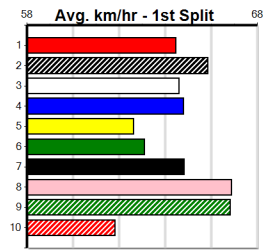

WARRAGUL TO SANDOWN FINAL (1-4 WINS)

Distance: 515m, Race Type: Restricted Win Final, Total Prizemoney: $9,055
1st: $6,100, 2nd: $1,870, 3rd: $935, 4th: $150

OVERLAND BOY (8) is a genuine star on the rise and he should get a nice cart across early on. MY NAME'S EVELYN (7) has the speed to cross and lead and she can reel off impressive sectionals.
RUTHLESS SECRET (5) is an impressive type

Watchdog Tips:	8	7	5	3	Bet:	Win 8

1	FRANTIC [5]	Strong Warragul winner, this is harder, place best	$12.00
	BK Dog Mar-22	Sire: BARCIA BALE Dam: GYPSIES LUCK	Trainer: David Nowland (Lang Lang)
	Owner(s): L Alderson		
	Winning Distances: < 300m (0) 300 - 399m (0) 400 - 499m (2) 500 - 599m (2) 600 - 699m (0) > 700m (0)		
	Winning Weights: 35.4(1) 35.6(1) 35.9(1) 36.0(1)		
	1st (4) 35.4 515 SAN R1 04-Jul-24 29.88 29.18 1.5L DEPUTY FRED (29.97) M/2211 . . . . . 5.13 $5.10 X67		
	3rd (8) 35.6 515 SAN R1 11-Jul-24 30.17 29.54 2.00L HARVINGTON (30.05) M/2223 . . . . . 5.16 $4.30 X67		
	1st (1) 35.6 515 SAN R1 25-Jul-24 29.81 29.23 2.25L PAW GRADY (29.96) Q/1111 . . . . . 5.05 $4.00 X67		
	5th (1) 35.8 515 SAN R12 01-Aug-24 29.93 29.23 3.75L ROYAL GYPSY (29.68) Q/5555 . . . . . 5.27 $5.20 5		
	7th (8) 35.6 515 SAN R11 08-Aug-24 30.42 29.36 8.50L LOVELY LAINEY (29.85) M/4777 . . . . . 5.15 $7.50 5		
4th (4) 36.4 400 WGL R11 24-Dec-24 23.43 22.19 5.00L ASHLEY HOOK (23.08) M/76 . . . . . 8.77 $9.90 5			
7th (8) 35.7 460 WGL R7 07-Jan-25 26.61 25.65 3.75L SODA DUKE (26.36) M/777 . . . . . 6.92 $5.30 5			
1st (8) 35.9 460 WGL R7 21-Jan-25 26.00 25.31 2.00L MY NAME'S EVELYN (26.14) M/331 . . . . . 6.67 $5.90 RWH			
Last 3 wins NOT included above			
1st (1) 36.0 400 WGL R2 21-May-24 23.35 22.56 0.10L COOL WHITE (23.36) M/44 . . . . . 8.66 $1.10 M			
<table border="1" style="width: 100%;"> <thead> <tr><th colspan="8">Box History</th></tr> <tr><th>Bx</th><th>1st</th><th>2nd</th><th>3rd</th><th>4th</th><th>5th</th><th>6th</th><th>7th</th><th>8th</th></tr> </thead> <tbody> <tr><td>1</td><td>2</td><td></td><td></td><td></td><td>1</td><td></td><td></td><td></td></tr> <tr><td>2</td><td></td><td></td><td></td><td></td><td></td><td></td><td></td><td></td></tr> <tr><td>3</td><td></td><td></td><td>1</td><td></td><td></td><td></td><td></td><td></td></tr> <tr><td>4</td><td>1</td><td></td><td></td><td>1</td><td></td><td></td><td></td><td></td></tr> <tr><td>5</td><td></td><td></td><td></td><td></td><td></td><td></td><td></td><td></td></tr> <tr><td>6</td><td></td><td>1</td><td></td><td></td><td></td><td>1</td><td></td><td></td></tr> <tr><td>7</td><td></td><td></td><td></td><td></td><td></td><td></td><td></td><td></td></tr> <tr><td>8</td><td>1</td><td></td><td>2</td><td></td><td></td><td></td><td></td><td>2</td></tr> <tr><td colspan="4">Prize Best Starts</td><td colspan="4">$18540.00</td><td colspan="2">29.81(1)-25/7/24</td></tr> <tr><td colspan="4">Trk/Dts</td><td colspan="4">5-2-0-1</td><td colspan="2">13-4-1-3</td></tr> <tr><td colspan="4">APM</td><td colspan="4">5113</td><td colspan="2"></td></tr> </tbody> </table>			

2	BLINKED [5]	Far from disgraced last time, put in exotics	$8.00
	RF Bitch Sep-22	Sire: ASTON RUPEE Dam: DISTINCT	Trainer: Max Cameron (Cranbourne)
	Owner(s): Dayas Star (SYN), G Ithier, C Ithier		
	Winning Distances: < 300m (0) 300 - 399m (0) 400 - 499m (2) 500 - 599m (1) 600 - 699m (0) > 700m (0)		
	Winning Weights: 27.6(1) 27.9(1) 28.0(1)		
	3rd (4) 27.6 515 SAP R4 09-Dec-24 30.10 29.54 3.5L JULY SHE LIED (29.85) Q/3333 . . . . . 5.11 $15.50 X67H		
	3rd (1) 28.2 460 WGL R3 17-Dec-24 26.18 25.52 4.00L WINTER GOES (25.91) Q/222 . . . . . 6.50 $4.20 X67H		
	1st (4) 27.6 515 SAP R3 23-Dec-24 30.27 29.71 1.00L BIG DUKE (30.33) Q/2232 . . . . . 5.10 $2.00 7		
	6th (4) 28.1 515 SAP R10 30-Dec-24 30.48 29.30 12.00 CERULEAN POPPY (29.66) Q/1356 . . . . . 5.11 $9.00 6G		
	7th (1) 27.8 515 SAN R3 02-Jan-25 30.90 29.35 16.00 MEPUNGA SCARLETT (29.85) M/3777 . . . . . 5.15 $20.30 6G		
1st (7) 28.0 460 WGL R7 09-Jan-25 25.82 25.74 5.00L SWIPER (26.16) M/1111 . . . . . 6.61 $1.60 T3-RW			
5th (1) 27.7 400 WGL R9 14-Jan-25 23.30 22.54 7.50L PRETTY FOLLIE (22.81) M/68 . . . . . 8.73 $3.30 5			
2nd (3) 27.8 460 WGL R4 21-Jan-25 25.95 25.31 0.25L HARVINGTON (25.94) Q/232 . . . . . 6.56 $10.20 RWH			
Last 3 wins NOT included above			
1st (1) 27.9 400 WGL R2 29-Nov-24 22.79 22.61 6.00L ASTON RYAN (23.20) Q/11 . . . . . 8.55 $3.70 M			
<table border="1" style="width: 100%;"> <thead> <tr><th colspan="8">Box History</th></tr> <tr><th>Bx</th><th>1st</th><th>2nd</th><th>3rd</th><th>4th</th><th>5th</th><th>6th</th><th>7th</th><th>8th</th></tr> </thead> <tbody> <tr><td>1</td><td>1</td><td></td><td>1</td><td></td><td>1</td><td></td><td></td><td>1</td></tr> <tr><td>2</td><td></td><td></td><td></td><td></td><td></td><td></td><td></td><td></td></tr> <tr><td>3</td><td></td><td>1</td><td></td><td></td><td></td><td></td><td></td><td></td></tr> <tr><td>4</td><td>1</td><td>1</td><td>1</td><td></td><td></td><td>1</td><td></td><td></td></tr> <tr><td>5</td><td></td><td></td><td></td><td></td><td></td><td>1</td><td></td><td></td></tr> <tr><td>6</td><td></td><td></td><td></td><td></td><td></td><td></td><td></td><td></td></tr> <tr><td>7</td><td>1</td><td></td><td></td><td></td><td></td><td></td><td>1</td><td></td></tr> <tr><td>8</td><td></td><td></td><td></td><td></td><td></td><td></td><td></td><td></td></tr> <tr><td colspan="4">Prize Best Starts</td><td colspan="4">$6475.00</td><td colspan="2">30.10(4)-9/12/24</td></tr> <tr><td colspan="4">Trk/Dts</td><td colspan="4">12-3-2-2</td><td colspan="2">4-1-0-1</td></tr> <tr><td colspan="4">APM</td><td colspan="4">5500</td><td colspan="2"></td></tr> </tbody> </table>