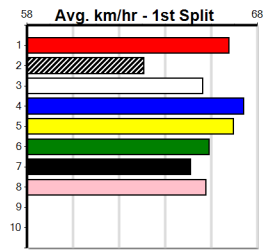

GREYHOUNDS ENTERTAINMENT

Distance: 515m, Race Type: Free For All, Total Prizemoney: $9,055
1st: $6,100, 2nd: $1,870, 3rd: $935, 4th: $150

G1 winner STORMY DAY (1) is a bold front running type and he should be able to punch through and hold the top. ORLI BALE (6) is a gifted speedster and he just needs luck early on. FRED ROSE (7) is never far away in this company.

Watchdog Tips: 1 6 7 5 Bet: Box Trifecta 1,5,6,7 ($10 for 41.67%)

Race 1: STORMY DAY [4] G1 winner, drawn to lead, hard to reel in $2.60. Dog details, owner, sire, dam, winning distances, weights, and box history.

Race 2: VIDEO REFEREE [4] Improving type but this is a lot harder, place $10.00. Dog details, owner, sire, dam, winning distances, weights, and box history.

Race 3: BOUNDING CHIEF [3] Looks well out of his depth in this event, tested $41.00. Dog details, owner, sire, dam, winning distances, weights, and box history.

Race 4: SILKY SAUCE [4] Front runner, too much pace in 1,5 and 8 $12.00. Dog details, owner, sire, dam, winning distances, weights, and box history.

Race 5: ZIPPING GRYLLIS (NSW)[4] Class act but is suspect in the final 40m, place $4.80. Dog details, owner, sire, dam, winning distances, weights, and box history.