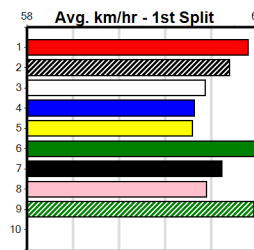

HARD STYLE RICO AT STUD

Distance: 595m, Race Type: Mixed 4/5, Total Prizemoney: $10,375
1st: $7,000, 2nd: $2,150, 3rd: $1,075, 4th: $150

PAW QUINBY (3) carved out an sizzling 34.07 when scoring here recently and he looks very well placed again. UTRILLO BALE (1) has been placed in all five runs here and she will be prominent throughout. WERRIS BALE (2) is a consistent type.

Watchdog Tips: 3 1 2 6 Bet: Box Trifecta 1,2,3,6 ($10 for 41.67%)

UTRILLO BALE (NSW)[5] Placed in all five runs here, looks the danger $4.00
BD Bitch May-22 Sire: CHRISTO BALE Dam: HELGA BALE
Owner(s): B Wheeler
Trainer: Samantha Grenfell (Anakie)
Winning Distances: < 300m (0) 300 - 399m (0) 400 - 499m (2) 500 - 599m (8) 600 - 699m (0) > 700m (0)
Winning Weights: 26.9(1) 27.1(1) 27.3(1) 27.4(1) 27.9(2) 28.0(2) 28.1(2)
1st (3) 28.0 515 SAN R10 05-Dec-24 29.51 28.98 1.25L DENISON FRISBY (29.59) Q/1111 . . . 5.12 $4.20 X45
7th (7) 28.5 600 MEA R8 14-Dec-24 35.14 34.62 7.50L HIS SPECIAL (34.62) M/5666 . . . 9.31 $3.90 5H
6th (7) 28.2 640 SLE R7 20-Dec-24 36.87 36.19 10.00 CANYA ALL CLASS (36.19) M/1123 . . . 6.06 $17.60 SH
3rd (8) 27.9 595 SAN R7 26-Dec-24 34.40 33.85 8.00L VINCENT BALE (33.85) M/4433 . . . 9.27 $24.90 X45
2nd (2) 28.1 595 SAN R6 02-Jan-25 34.44 34.27 0.75L SHAKE IT OFF (34.40) M/1111 . . . 9.20 $2.10 X45
2nd (2) 27.7 595 SAN R3 09-Jan-25 34.15 34.01 2.25L ZIPPING KAI (34.01) M/2222 . . . 9.12 $6.10 X45
3rd (2) 27.2 595 SAN R10 16-Jan-25 34.56 34.39 2.50L REAPER (34.39) Q/6544 . . . 9.61 $3.60 X45
2nd (6) 27.5 595 SAN R6 23-Jan-25 34.22 34.00 3.25L STOMPING (34.00) Q/3332 . . . 9.30 $20.30 GL
Last 3 wins NOT included above
1st (1) 27.9 515 SAN R10 19-Sep-24 29.79 29.57 1.5L FERNANDO GOMEZ (29.88) Q/1111 . . . 5.10 $2.50 5
1st (3) 28.1 520 GEL R6 07-Oct-24 29.88 29.88 7.50L UNDERWAY (30.39) Q/2111 . . . 5.39 $2.20 X45
1st (7) 27.9 520 GEL R8 11-Oct-24 29.85 29.85 4.75L BAY TUDOR (30.18) M/2221 . . . 5.30 $1.80 X45
Box History
Bx 1st 2nd 3rd 4th 5th 6th 7th 8th
1 2 2 1 1
2 4 1 1
3 4 2
4 1
5 1 1 2 1
6 1 1 1 1
7 2 2 1 1
8 2 2 1 1
Prize Best $60520.00
Starts 34.15(2)-9/1/25
Trk/Dts 41-10-11-5
APM 5-0-3-2 31309