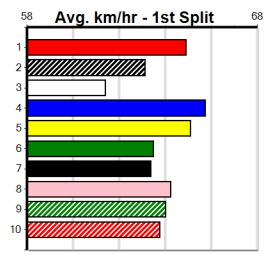

1
7:01PM

(VIC time)

Distance: 515m, Race Type: Mixed 6/7, Total Prizemoney: $8,785
1st: $5,900, 2nd: $1,820, 3rd: $915, 4th: $150

BLACK BUSINESS (5) was smartly placed here two runs back and he should be able to go one better this time around. OREGON JANET (2) was desperately unlucky here last week and she should be able to make amends. SHIMA SAND (10) has the engine

Watchdog Tips: 5 2 10 1 **Bet:** Win 5

1

WHATEVER JACK [7] **$12.00**

BK Dog Feb-23 **Sire: ASTON RUPEE Dam: WHATEVER I WANT**

Owner(s): A Helleren Trainer: Adam Hellenen (Blind Bight)

Winning Distances: < 300m (0) 300 - 399m (0) 400 - 499m (0) 500 - 599m (1) 600 - 699m (0) > 700m (0)

Winning Weights: 34.7(1)

Run	Rank	Wgt	Dist	Track	Date	Time	BOB	Margin	1st/2nd (Time)	PIR	Checked	Comment	WR	Split 1	S/P	Grade
7th (7)	34.6	515	SAP	R1	11-Nov-24	31.06	29.47	16.00	DIFFERENT HERE (29.97)	M/4445				5.18	$12.30	M
2nd (7)	34.4	525	MEP	R1	04-Dec-24	30.48	29.74	4.75L	MEPUNGA SCARLETT (30.15)	M/2222				5.19	$25.00	MH
7th (4)	34.5	525	MEA	R1	14-Dec-24	30.79	29.70	12.00	SHIMA BLUSH (30.01)	M/4666				5.18	$27.50	MF
5th (7)	34.5	525	MEP	R2	18-Dec-24	31.07	29.94	11.00	PAW TORONTO (30.37)	M/7655				5.35	$6.60	M
1st (5)	34.7	515	SAP	R1	06-Jan-25	29.99	29.37	7.50L	SMOKEY NACHO (30.51)	M/3111		SW		5.19	$2.60	M
7th (8)	34.7	515	SAP	R11	13-Jan-25	30.15	29.43	8.50L	MIKAELA'S JOY (29.56)	M/4456				5.28	$18.20	7
2nd (6)	34.2	515	SAP	R4	20-Jan-25	29.90	29.40	2.50L	STORMY NEO (29.74)	Q/1112				5.20	$8.50	7
3rd (4)	34.7	515	SAN	R2	23-Jan-25	30.60	28.84	14.00	LIBERTY KELTON (29.66)	Q/2332				5.21	$9.20	7

Last 3 wins NOT included above

Box History

Bx	1st	2nd	3rd	4th	5th	6th	7th	8th
1								
2								
3								
4			1				1	
5	1							
6		1						
7		1			1			1
8			1					1

Prize Best $4095.00
Starts 29.90(6)-20/1/25
Trk/Dts 8-1-2-1
APM 5-1-1-1
3977

2

OREGON JANET [7] **$8.00**

BK Bitch Dec-22 **Sire: MALACHI Dam: LA LA OREGON**

Owner(s): DAILLY GREYHOUND FARMS (SYN), G Dailly, T Dailly Trainer: Thomas Dailly (Anakie)

Winning Distances: < 300m (0) 300 - 399m (0) 400 - 499m (0) 500 - 599m (1) 600 - 699m (0) > 700m (0)

Winning Weights: 26.3(1)

Run	Rank	Wgt	Dist	Track	Date	Time	BOB	Margin	1st/2nd (Time)	PIR	Checked	Comment	WR	Split 1	S/P	Grade
2nd (5)	26.0	525	MEP	R4	04-Dec-24	30.44	29.74	1.5L	URANA XAVIER (30.35)	M/3444		SW		5.24	$4.90	MH
5th (6)	26.3	525	MEA	R1	14-Dec-24	30.57	29.70	8.50L	SHIMA BLUSH (30.01)	M/7887				5.26	$17.90	MF
2nd (2)	26.2	435	SLE	R1	20-Dec-24	24.78	24.11	2.00L	ASTON ALIGHT (24.64)	M/6666				5.35	$7.80	M
2nd (8)	26.2	460	GEL	R1	27-Dec-24	26.48	25.77	6.00L	SHIMA BALLAD (26.08)	M/2333				6.94	$2.50	M
1st (2)	26.3	525	MEP	R1	01-Jan-25	30.24	29.85	7.00L	WYONG IRVING (30.71)	M/3211				5.23	$1.80	MH
5= (2)	26.6	525	MEA	R1	11-Jan-25	30.51	29.78	9.50L	RAINING FIRE (29.87)	M/8666				5.35	$8.60	MF
3rd (1)	26.2	515	SAN	R1	16-Jan-25	29.94	29.00	4.00L	MAKE ME KING (29.66)	Q/5343				5.26	$7.60	7
2nd (8)	26.1	515	SAN	R2	23-Jan-25	30.48	28.84	12.00	LIBERTY KELTON (29.66)	M/6643				5.25	$12.50	7

Last 3 wins NOT included above

Box History

Bx	1st	2nd	3rd	4th	5th	6th	7th	8th
1		1	1		1			
2	1	3			1			
3		1		1				
4					2			
5		1						
6		1		1	1			
7					1			
8		2	1	1				

Prize Best $10670.00
Starts 29.94(1)-16/1/25
Trk/Dts 21-1-9-2
APM 3-0-1-1
8346