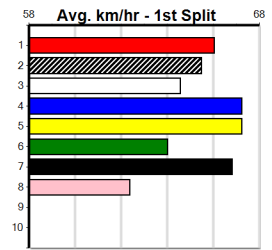

BLACKBOOK ON WATCHDOG APP

Distance: 515m, Race Type: Grade 5, Total Prizemoney: $8,785
1st: $5,900, 2nd: $1,820, 3rd: $915, 4th: $150

HI THERE FRANK (2) should be able to find the top early and he will find this easier than his most recent racing. DOTTY'S GIFT (1) has the good draw and she will have the drop on the two throughout. PAW BERRY (3) can run a cheeky race

Watchdog Tips: 2 1 3 6 Bet: Win 2

DOTTY'S GIFT [5] Powerful type, drawn to settle close, danger $4.00
BK Bitch Dec-20 Sire: BELLA INFRARED Dam: AMELIA CHRISTA
Owner(s): R Moore
Trainer: Robin Moore (Devon Meadows)
Winning Distances: < 300m (0) 300 - 399m (0) 400 - 499m (1) 500 - 599m (8) 600 - 699m (7) > 700m (0)
Winning Weights: 27.3(3) 27.4(4) 27.5(1) 27.7(2) 27.8(3) 28.0(2) 28.1(1)
Box History table and Prize Best Starts table included.

HI THERE FRANK [5] Drops in class, can pounce on the arm, yes $3.40
BD Dog Feb-22 Sire: LIGHTNING FRANK Dam: NAYLA SWIFT
Owner(s): AGSS Cranbourne (SYN), G Farrugia, A Fennell
Trainer: David Geall (Lara)
Winning Distances: < 300m (0) 300 - 399m (1) 400 - 499m (6) 500 - 599m (7) 600 - 699m (0) > 700m (0)
Winning Weights: 32.4(1) 32.6(2) 32.7(2) 32.9(2) 33.0(3) 33.1(3) 33.2(1)
Box History table and Prize Best Starts table included.

PAW BERRY (NSW)[5] Placed in five of seven here, can threaten $6.50
BEF Bitch Dec-22 Sire: BERNARDO Dam: HADARAH BALE
Owner(s): B Wheeler
Trainer: Mark Delbridge (Balliang)
Winning Distances: < 300m (0) 300 - 399m (0) 400 - 499m (3) 500 - 599m (1) 600 - 699m (0) > 700m (0)
Winning Weights: 28.4(2) 28.8(2)
Box History table and Prize Best Starts table included.

SHARNI'S SECRET [5] Talented but can be risky early, place best $8.00
BK Bitch Dec-22 Sire: TOMMY SHELBY Dam: PERSIAN GODDESS
Owner(s): L Traynor
Trainer: John Musselwhite (Lindenow)
Winning Distances: < 300m (0) 300 - 399m (0) 400 - 499m (5) 500 - 599m (1) 600 - 699m (0) > 700m (0)
Winning Weights: 25.7(1) 25.8(2) 25.9(1) 26.1(1) 26.2(1)
Box History table and Prize Best Starts table included.

JAZZY BELLE [5] Rises in class, needs to lead, tough ask $16.00
BK Bitch Sep-22 Sire: ASTON RUPEE Dam: STAR OF JASMINE
Owner(s): S Jardine
Trainer: Scott Stefanos (Longwood)
Winning Distances: < 300m (0) 300 - 399m (1) 400 - 499m (1) 500 - 599m (3) 600 - 699m (0) > 700m (0)
Winning Weights: 27.1(1) 27.2(1) 27.3(1) 27.6(1) 27.7(1)
Box History table and Prize Best Starts table included.