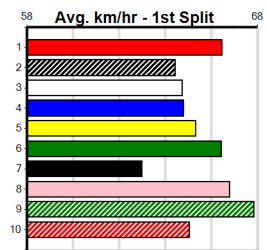

7

9:04PM

(VIC time)

Distance: 595m, Race Type: Grade 5, Total Prizemoney: $10,095
1st: $6,800, 2nd: $2,095, 3rd: $1,050, 4th: $150

PAW FREDRICK (4) has been crying out for this distance range and he should be able to settle in the first half. PAW GRADY (7) has been luckless since his Meadows win and he too is looking for this journey. SUNSET WISP (1) can lead them up

Watchdog Tips: 4 7 1 6 Bet: Box Quinella 1,4,7 ($10 for 333.33%)

SUNSET WISP (NSW)[5] Drawn to be prominent throughout, threat $3.40
Owner(s): DAILLY GREYHOUND FARMS (SYN), G Dailly, T Dailly
Trainer: Thomas Dailly (Anakie)

BOLD BERT [5] Rises in class, may get buried back, tough ask $51.00
Owner(s): A Coonerty
Trainer: Scott Stefanos (Longwood)

MISS MARY JO [5] Brilliant efforts in her past three, place claims $7.50
Owner(s): BIG DREAMS (SYN), G Kenna, C Kelly, G Kenna, L Kelly
Trainer: Colin Kelly (Warrnambool)

PAW FREDRICK (NSW)[5] Powerful type, looking for this journey, go close $4.80
Owner(s): B Wheeler
Trainer: Mark Delbridge (Balliang)

STITCH AND SHOUT [5] Front runner, will get crowded early, tested $12.00
Owner(s): Funny Looking Horse (SYN), M Mayle, B Waugh, J Mcdonald, J Fawthrop, R Fisher, P Roland, B
Trainer: Glynn Wood (Warragul)

1

2

3

4

5