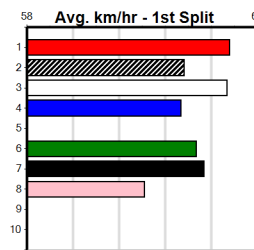

5

8:25PM

(VIC time)

Distance: 515m, Race Type: Mixed 4/5, Total Prizemoney: $9,055
1st: $6,100, 2nd: $1,870, 3rd: $935, 4th: $150

PAW VORTEX (3) should be able to find the rail early and he can carve out blistering sectionals when in the clear. AMRON TIGER (4) has a great record here and he will keep the pressure on from the outset. MEPUNGA OLLIE (2) returned to form last time

Watchdog Tips: 3 4 2 7 Bet: Box Trifecta 2,3,4,7 ($10 for 41.67%)

WHATEVER TESS [4] Down on confidence, up in class, prefer others $21.00
BK Bitch Feb-22 Sire: MY REDEEMER Dam: WHATEVER I WANT
Owner(s): A Helleren
Trainer: Adam Hellenen (Blind Bight)
Winning Distances: < 300m (0) 300 - 399m (0) 400 - 499m (1) 500 - 599m (5) 600 - 699m (0) > 700m (0)
Winning Weights: 25.4(1) 25.7(1) 26.0(2) 26.3(1) 26.4(1)
8th (2) 26.2 525 MEA R5 16-Nov-24 30.99 29.66 18.00 WHIPPING IT (29.79) M/6888 . . . 5.23 $12.10 5
2nd (6) 26.9 350 HVL R7 24-Nov-24 19.76 19.03 2.00L RAGING STORM (19.62) M/2 . . . 6.64 $30.30 5
1st (5) 26.4 515 SAN R12 30-Nov-24 29.55 29.24 2.50L ZYGON BALE (29.72) Q/1111 . . . SW . 5.05 $22.00 5
7th (2) 26.1 350 HVL R4 08-Dec-24 19.84 18.90 6.50L NOVEMBER RAIN (19.41) M/8 . . . . 6.70 $14.10 5
F (2) 26.1 600 MEA R7 14-Dec-24 0.00 34.62 . . . FLED THE SCENE (34.64) M/8 . . . VO . 9.47 $19.70 5H
5th (1) 26.5 515 SAN R8 02-Jan-25 29.90 29.35 5.00L HERE COMES MILLI (29.56) Q/1123 . . . . 5.04 $32.80 FFA
5th (4) 27.0 525 MEA R11 11-Jan-25 30.54 29.78 4.75L BURN ALONG (30.22) Q/4555 . . . . 5.19 $7.60 5
5th (4) 26.6 515 SAP R9 27-Jan-25 29.92 29.60 4.75L ZYGON BALE (29.60) M/2245 . . . . 5.11 $17.80 X34
Last 3 wins NOT included above
1st (2) 26.3 515 SAP R3 11-Feb-24 29.67 29.43 2.50L TWILIGHT HUGO/DUNDEE M/1111 . . . . 5.08 $2.60 X67
1st (1) 25.4 460 WGL R6 18-Jun-24 25.96 25.51 1.25L SON OF GHOST (26.04) Q/111 . . . . 6.48 $6.30 RWH
1st (1) 25.7 515 SAP R10 02-Sep-24 29.87 29.85 2.25L SPRING COIN (30.02) Q/1111 . . . VO . 5.10 $1.80 5

MEPUNGA OLLIE [4] Returned to his best last time, threat if steps $4.80
BK Dog Oct-21 Sire: BARCIA BALE Dam: MEPUNGA ISLA
Owner(s): B Smith
Trainer: Jeffrey Britton (Anakie)
Winning Distances: < 300m (0) 300 - 399m (0) 400 - 499m (9) 500 - 599m (4) 600 - 699m (0) > 700m (0)
Winning Weights: 32.4(1) 32.5(1) 32.6(1) 32.7(2) 32.8(2) 33.0(2) 33.2(1) 33.3(2) 33.9(1)
6th (5) 33.1 460 GEL R8 13-Sep-24 26.15 25.59 8.50L HOUSE OF TURBO (25.59) M/755 . . . . 6.65 $28.80 SF
8th (8) 33.4 515 SAN R8 19-Sep-24 30.17 29.57 6.50L YACHI BALE (29.73) S/7788 . . . . 5.26 $24.90 X34
1st (1) 33.2 460 GEL R6 28-Sep-24 25.59 25.58 1.25L CAMP FIRE (25.67) Q/111 . . . . 6.58 $2.50 X45
5th (2) 33.3 530 APK R8 03-Oct-24 30.64 29.93 3.5L ALPHA ZULU (30.40) . . . . 5.34 $12.00 SH
4th (2) 33.1 515 SAP R10 14-Oct-24 30.15 29.64 2.50L MORAINÉ SOFIA (29.99) M/6433 . . . . 5.33 $1.40 5
1st (1) 33.3 515 SAP R8 21-Oct-24 29.53 29.38 0.75L RUXTON FLAME (29.57) M/2222 . . . . 5.12 $1.20 X45
6th (2) 33.9 400 GEL R11 14-Jan-25 22.83 22.48 5.00L LADY JULIA (22.49) M/57 . . . . 8.56 $2.80 X34
1st (5) 33.9 450 BAL R12 22-Jan-25 25.17 25.06 1.75L LORRAINE JACKY (25.28) M/211 . . . . 6.58 $4.20 5
Last 3 wins NOT included above
1st (2) 32.4 515 SAN R4 18-Jul-24 29.68 29.29 0.25L WHERE IT BEGAN (29.69) M/3222 . . . . 5.13 $2.40 5
1st (4) 32.8 525 MEA R5 27-Jul-24 30.55 30.09 1.25L GUNAI WIZARD (30.63) M/2222 . . . SW . 5.21 $3.90 5
1st (6) 33.0 525 MEP R6 14-Aug-24 30.17 29.83 4.50L ASTON PING (30.48) M/1111 . . . . 5.07 $3.10 5