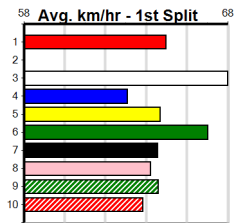

12
8:52PM
(VIC time)

ONE MORE RACE TO GO

Distance: 390m, Race Type: Grade 5, Total Prizemoney: $2,925
1st: $1,950, 2nd: $600, 3rd: $300, 4th: $75

RELEASED (5) has been impressive in her past two and she has the speed to cross and lead throughout. MATTY BOY (3) has a solid record here and he can settle on the speed. ORBIT BALE (1) will be strong in the run home.

Watchdog Tips:

5

3

1

2

Bet:

Win 5