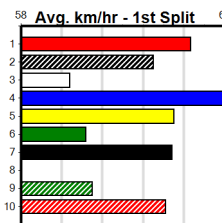

13 RACES TONIGHT

Distance: 390m, Race Type: Maiden, Total Prizemoney: $2,535
1st: $1,680, 2nd: $520, 3rd: $260, 4th: $75

1

5:12PM
(VIC time)

PAW NEBRASKA (1) has been handily placed in her two runs to date and she is drawn to make every post a winner. PAW QUEBEC (6) has been solidly placed in all five runs and he can work into the mix mid race. PANAMA REBEL (2) has solid claims

Watchdog Tips: 1 6 2 8 **Bet:** Win 1