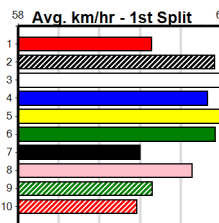

BROAD TREE CARE

Distance: 390m, Race Type: Grade 5, Total Prizemoney: \$2,925
1st: \$1,950, 2nd: \$600, 3rd: \$300, 4th: \$75

10

8:16PM

(VIC time)

MY LADY PANAMA (8) was smartly placed here last time and she can go one better this time around. WALTZING BUSTER (5) has a nice turn of foot and he will dial up the pressure in the middle stages. MINNIE'S MY MUM (2) is more than capable