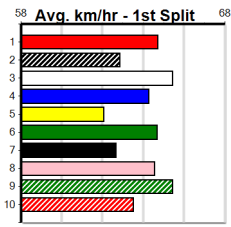

WANNON FUNCTION CENTRE

Distance: 390m, Race Type: Grade 5, Total Prizemoney: $2,925
1st: $1,950, 2nd: $600, 3rd: $300, 4th: $75

4

6:16PM

(VIC time)

MOTOR HEAD MAXIM (1) has a great record here and he is drawn to make every post a winner. AMINAH (6) is better than her past few runs and she owns a slick 22.07 PB here. BETSIE BALE (5) will be strong in the closing stages.

Watchdog Tips:

1 6 5 3 Bet: Win 1