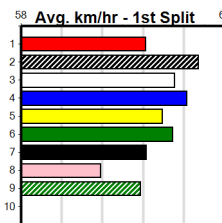

MACEY'S BISTRO

Distance: 390m, Race Type: Mixed 6/7, Total Prizemoney: \$2,925
1st: \$1,950, 2nd: \$600, 3rd: \$300, 4th: \$75

2

5:34PM

(VIC time)

NAUGHTY NORM (6) has been placed in all three runs here to date and he has the speed to cross and lead throughout. PAW ILLABO (8) was a dominant 24.59 Sale winner and she will get plenty of room early on. FENELLA (3) has solid claims