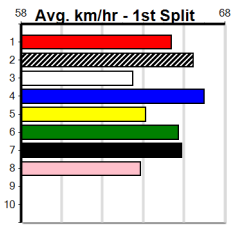

CASSIGN DESIGN

Distance: 450m, Race Type: Grade 5, Total Prizemoney: $2,925
1st: $1,950, 2nd: $600, 3rd: $300, 4th: $75

7
7:10PM
(VIC time)

HOME TOWN (1) has a great record here to date and he is drawn to make every post a winner.
DIMORA CRUZ (2) has class on his side and he can follow the red through in the early stages. PAW QUARK (4) just needs to step on terms.

Watchdog Tips: **1** **2** **4** **8** **Bet:** **Win 1**