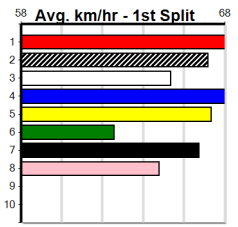

PADDY WANTS PATS

Distance: 390m, Race Type: Grade 4, Total Prizemoney: $3,360
1st: $2,250, 2nd: $690, 3rd: $345, 4th: $75

9
7:52PM
(VIC time)

MEAN PEACE (4) was a brilliant 22.12 winner here when resuming and she will be even better for the run. ASTON KING (3) was far from disgraced here last time and he has a great record here. MAN OF COURAGE (5) has claims

Watchdog Tips: **4** **3** **5** **2** **Bet:** **Win 4**