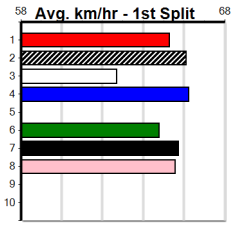

MATKO HIRE

Distance: 450m, Race Type: Grade 5, Total Prizemoney: $2,925
1st: $1,950, 2nd: $600, 3rd: $300, 4th: $75

6

6:52PM

(VIC time)

MAVIS TOLMIE (7) is suitably drawn out wide and she can carve out time when in the clear. PAW XANDER (1) sizzled around Geelong last time and he is drawn to get all the breaks once again. GINA RHODE (2) has the engine.

Watchdog Tips: **7** **1** **2** **4** **Bet:** **Win 7**