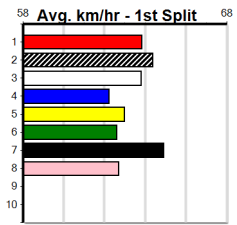

FREE ADMISSION TO ALL RACE MEETS

Distance: 400m, Race Type: Grade 5, Total Prizemoney: $2,925
1st: $1,950, 2nd: $600, 3rd: $300, 4th: $75

4

8:12PM

(VIC time)

PAW SAMUEL (5) has shown a return to form in recent weeks and he looks very well graded in this event. RIVIERA BALE (2) has been placed in five of nine here and he will be strong in the run home. ASTON IGGY (1) has claims

Watchdog Tips:

5

2

1

7

Bet:

Win 5