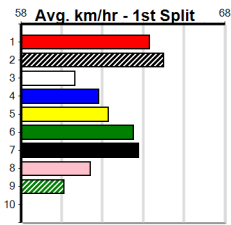

SPORTSBET FINAL

Distance: 460m, Race Type: Maiden Final, Total Prizemoney: $2,925
1st: $1,950, 2nd: $600, 3rd: $300, 4th: $75

1
7:12PM
(VIC time)

DISPLAY (7) sizzled early in his dominant debut win here and he will prove hard to reel in again.
ASTON BARTON (4) has been placed in three of four to date and he just needs a clear crack mid race.
DOONGALLA JESSIE (6) was impressive on debut

Watchdog Tips: **7** **4** **6** **1** **Bet:** **Box Quinella 4,6,7 ($10 for 333.33%)**