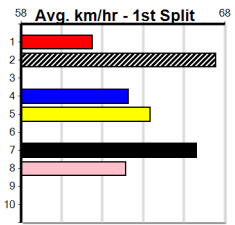

MILLERS MUZZLES DAMSELS DASH

Distance: 460m, Race Type: Grade 5, Total Prizemoney: $2,925
1st: $1,950, 2nd: $600, 3rd: $300, 4th: $75

11

10:35PM

(VIC time)

LEAP OF FAITH (2) has been tremendous in her past four and she is expected to make every post a winner. PAW XENA (7) is flying at present and she can match motors with the two from the outset. BELLA LA VITA (1) can charge late

Watchdog Tips:

2

7

1

8

Bet:

Win 2