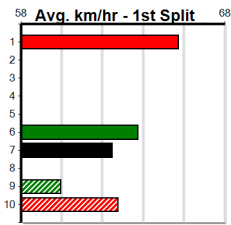

Geelong

THE BECKLEY CENTRE GEELONG

Distance: 400m, Race Type: Maiden, Total Prizemoney: $2,535
1st: $1,680, 2nd: $520, 3rd: $260, 4th: $75

2

7:27PM

(VIC time)

BRACE FOR KAOS (4) is a member of a powerful kennel and her litter has already produced some smart types. DOONGALLA BOY (1) has been in the money in all three runs and he is drawn to get every chance. DOONGALLA NOMES (2) has claims

Watchdog Tips: **4** **1** **2** **8** **Bet:** **Box Quinella 1,2,4 ($10 for 333.33%)**