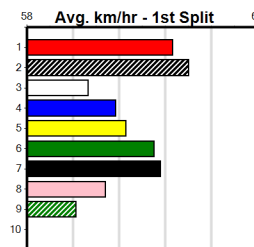

Watchdog Tips: 7 4 6 1 Bet: Box Quinella 4,6,7 (\$10 for 333.33%)

Table with columns: Form Box, Wgt, Dist, Track, Date, Time, BON, Margin, 1st/2nd (Time), PIR, Checked, Comment, WR, Split 1, S/P, Grade