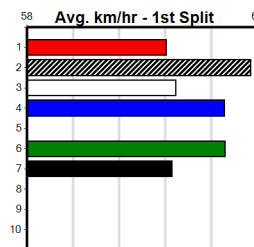

SPORTSBET EVERY DOG HAS ITS DAY

Distance: 400m, Race Type: Grade 5, Total Prizemoney: $2,925
1st: $1,950, 2nd: $600, 3rd: $300, 4th: $75

SKETCHY BLOKE (8) comes here with brilliant NSW form and he is ideally drawn out wide. THAT'S MY COUSIN (4) was brilliant at Ballarat last time and he should be in the mix once again.
CRACKERJACK MATT (3) continues to impress

Watchdog Tips:	8	4	3	1	Bet:	Win 8

Form Box	Wgt	Dist	Track	Date	Time	BON	Margin	1st/2nd (Time)	PIR	Checked	Comment	W/R	Split 1	S/P	Grade	
1	XISAN BALE (NSW)[5] Better than his past two, well drawn, respect $6.00															
	BK Dog		Feb-22		Sire: DROOPYS SYDNEY		Dam: WINNIE ALLEN		Trainer: Tammy Kennedy-harris (Devon M)							
	Owner(s): L Harris															
	Winning Distances: < 300m (0) 300 - 399m (2) 400 - 499m (5) 500 - 599m (0) 600 - 699m (0) > 700m (0)															
	Winning Weights: 30.2(1) 30.6(2) 30.8(1) 31.2(1) 31.4(2)															
	2nd (8)	31.3	390	SHP	R11	21-Dec-24	22.52	22.17	4.25L TINKER CONALL (22.23)	M/34	.	.	.	8.51	$2.30	5
	1st (1)	31.4	390	BAL	R4	30-Dec-24	22.49	22.30	2.50L THAT'S A BOODIE (22.65)	M/41	.	.	.	8.65	$2.00	T3-5
	3rd (7)	31.1	425	BEN	R9	03-Jan-25	24.20	23.56	5.00L SHE'S RELOADED (23.86)	M/333	.	.	.	6.58	$11.20	5
	4th (6)	31.3	390	SHP	R3	06-Jan-25	22.68	22.07	6.00L FABIO GIBLET (22.27)	M/74	.	.	.	8.87	$4.00	5
	1st (6)	31.4	425	BEN	R12	10-Jan-25	24.00	23.58	1.25L FULL BARREL (24.08)	M/111	.	.	.	6.58	$2.80	5NP
2nd (8)	31.8	400	WGL	R11	17-Jan-25	22.55	22.40	0.75L SHANK'S PONY (22.51)	M/22	.	.	.	8.47	$3.40	5	
5th (7)	31.8	400	WGL	R11	21-Jan-25	23.08	22.41	4.75L GROVER BALE (22.76)	M/66	.	SW	.	8.53	$4.70	5	
5th (6)	31.7	390	SHP	R7	27-Jan-25	22.66	22.23	6.50L TRICKY RIDDLES (22.24)	M/66	.	.	W	8.69	$15.10	5	
Last 3 wins NOT included above																
1st (1)	30.6	400	GEL	R9	23-Aug-24	22.59	22.56	13.00 ROWDY'S BEAST (23.45)	Q/11	.	.	.	8.39	$1.80	X67	
1st (2)	30.6	390	WBL	R3	05-Sep-24	22.00	22.00	4.25L MAC AND CHEESE (22.29)	M/11	.	SW	.	8.69	$1.50	RWH	
1st (2)	31.2	435	SLE	R6	20-Oct-24	24.55	24.18	1.00L AYLA ROSE (24.61)	M/111	.	.	.	5.24	$5.00	X45	

Box	1st	2nd	3rd	4th	5th	6th	7th	8th
1	3				3	1	1	
2	2	2	2	1		1		
3							1	1
4		3	1			1		
5				1				1
6	1	1	1	1	2			
7		1	1	3			1	
8	1	4				1		

Prize Best	$21225.00
Starts	22.59(1)-23/8/24
Trk/Dts	44-7-11-5
APM	2-1-1-0
	9942