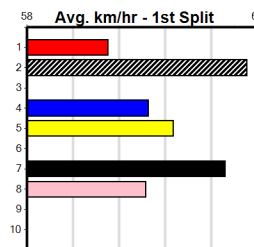

MILLERS MUZZLES DAMSELS DASH

Distance: 460m, Race Type: Grade 5, Total Prizemoney: $2,925
1st: $1,950, 2nd: $600, 3rd: $300, 4th: $75

LEAP OF FAITH (2) has been tremendous in her past four and she is expected to make every post a winner. PAW XENA (7) is flying at present and she can match motors with the two from the outset. BELLA LA VITA (1) can charge late

Watchdog Tips:	2	7	1	8	Bet:	Win 2

Form Box	Wgt	Dist	Track	Date	Time	BON	Margin	1st/2nd (Time)	PIR	Checked	Comment	WR	Split 1	S/P	Grade
1															
BELLA LA VITA [5] $10.00															
BD Bitch May-21 Sire: HARD STYLE RICO Dam: SACHI															
Owner(s): T Deglaitis Trainer: Troy Deglaitis (Moolap)															
Winning Distances: < 300m (0) 300 - 399m (0) 400 - 499m (10) 500 - 599m (1) 600 - 699m (0) > 700m (0)															
Winning Weights: 30.8(1) 31.1(2) 31.2(3) 31.3(1) 31.4(2) 31.5(1) 32.1(1)															
8th (1)	31.7	460	GEL	R6	30-Oct-24	27.15	26.09	10.00	REMARLI (26.47)	M/578			6.91	$5.50	5
7th (4)	31.4	460	GEL	R8	05-Nov-24	26.81	25.92	9.00L	PRETTY PANAMA (26.18)	S/776			6.85	$5.40	5
1st (1)	31.5	460	GEL	R6	03-Dec-24	26.38	26.21	2.00L	AUSSIE BRONZE (26.52)	M/111			6.76	$16.40	T3-5
5th (5)	31.6	460	GEL	R8	10-Dec-24	26.42	25.99	3.00L	RAGIN' ABLETT (26.21)	M/565			6.73	$2.50	5
1st (2)	32.1	450	WBL	R4	30-Dec-24	25.74	25.27	3.5L	LADY TEQUILA (25.98)	Q/211			6.73	$6.20	SH
8th (6)	32.4	450	WBL	R9	04-Jan-25	26.26	24.96	9.00L	JUDY'S REDEEMER (25.63)	M/788			7.00	$13.40	SF
6th (6)	32.5	545	BAL	R11	13-Jan-25	31.78	31.08	11.00	HOLD ME CLOSER (31.08)	M/4666			6.91	$23.60	T3-5
5th (4)	32.5	400	GEL	R7	28-Jan-25	23.11	22.32	12.00	BOMBARDA MAXIMA (22.32)	M/75			8.65	$27.70	X45
Last 3 wins NOT included above															
1st (7)	31.4	460	GEL	R7	12-Feb-24	25.82	25.79	1.00L	GEORGIE BALE (25.89)	M/222		SW	6.63	$13.60	5
1st (6)	31.1	500	BEN	R6	19-Apr-24	28.35	28.11	1.25L	KRAKEN SHOUT (28.43)	M/322			6.63	$3.60	5
1st (4)	31.2	400	GEL	R4	25-May-24	22.40	22.40	4.50L	JAMES'S ENTITY (22.72)	M/11			8.37	$6.10	5

Box History								
Bx	1st	2nd	3rd	4th	5th	6th	7th	8th
1	1			1	2	1		
2	1			1		3	1	
3	1	1		1	1			1
4	2	2		2	5	1	3	1
5		2	2		2			
6	3	2			1	2		1
7	1	1				2		
8	2	1	1	2			1	1
Prize Best Starts Trk/Dts APM								$26050.00 25.82(7)-12/2/24 60-11-9-3 31-6-5-1 3788

2															
LEAP OF FAITH [5] $2.60															
BK Bitch Aug-22 Sire: ASTON DEE BEE Dam: SAILAWAY JACKIE															
Owner(s): Luke And Rebecca (SYN), L Spargo, R Berry Trainer: Luke Spargo (Seymour)															
Winning Distances: < 300m (0) 300 - 399m (2) 400 - 499m (4) 500 - 599m (0) 600 - 699m (0) > 700m (0)															
Winning Weights: 27.0(1) 27.1(1) 28.0(1) 28.1(1) 28.2(1) 28.3(1)															
7th (7)	28.2	425	BEN	R2	29-Nov-24	24.33	23.63	6.00L	SWEET LOVE (23.93)	M/666			6.65	$9.50	RW
5th (5)	28.3	425	BEN	R10	06-Dec-24	24.46	23.79	8.00L	LULU'S RIDE (23.91)	M/555			6.64	$36.20	X45
4th (2)	28.7	350	HVL	R10	15-Dec-24	19.51	18.86	5.50L	BEN SHAKER (19.13)	M/4			6.57	$10.40	5
3rd (5)	28.1	460	WGL	R6	24-Dec-24	26.07	25.54	0.25L	RED ED (26.05)	Q/111			6.32	$3.20	5
1st (6)	28.3	400	WGL	R2	03-Jan-25	22.77	22.77	0.75L	WISE ABALONE (22.81)	M/11		SW	8.40	$7.20	RW
2nd (7)	28.0	390	BAL	R14	08-Jan-25	22.17	21.88	1.5L	FISH TO FRY (22.08)	M/23			8.37	$6.70	5
2nd (5)	28.1	400	GEL	R10	17-Jan-25	22.70	22.51	2.75L	FAST LOVE (22.51)	M/22			8.33	$3.90	X45
1st (1)	28.2	400	GEL	R5	24-Jan-25	22.64	22.24	1.5L	DUCHESS GEORGIA (22.73)	Q/11			8.29	$2.70	5
Last 3 wins NOT included above															
1st (8)	27.0	410	HOR	R2	04-Jun-24	23.42	22.97	3.00L	CIRCLE THE STORM (23.62)	Q/11		SW	10.29	$2.60	X67H
1st (2)	28.1	390	SHP	R4	30-Sep-24	22.42	22.08	1.00L	ZIPPING JETSON (22.48)	Q/11			8.38	$3.10	RW
1st (4)	28.0	390	SHP	R11	07-Oct-24	22.34	22.08	3.25L	CRUSOE PEARL (22.57)	M/11			8.55	$1.60	5H