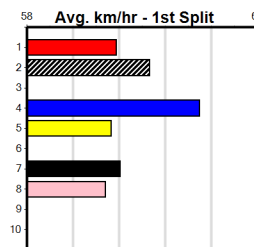

RSN GREY AREAS - WEDNESDAY & FRIDAY

Distance: 460m, Race Type: Mixed 6/7, Total Prizemoney: $2,925
1st: $1,950, 2nd: $600, 3rd: $300, 4th: $75

DELICIOUS (4) was a dominant 25.26 Ballarat winner and he appears to be a promising speedster.
JAZZY HOPE (2) can be hard to follow but she can carve out time when in the clear. PAW
VELDRON (5) will be strong late.

Watchdog Tips: **4** **2** **5** **8** **Bet:** Trifecta 4/2,5/2,5,8 ($10 - 250%)

1

ASTON PRATT [7] Shows promise but pace outside is a worry, risky **$4.60**

BK Dog Mar-23 Sire: ASTON FASTNET Dam: ASTON SAKURA Trainer: Benjamin Magri (Avalon)

Owner(s): R Borda

Winning Distances: < 300m (0) 300 - 399m (0) 400 - 499m (1) 500 - 599m (0) 600 - 699m (0) > 700m (0)

Winning Weights: 32.8(1)

Pos	Dist	Wgt	Track	Date	Time	Margin	1st/2nd (Time)	PIR	Checked	Comment	WR	Split 1	S/P	Grade
5th (4)	32.6	450	BAL	R1	01-Jan-25	25.95	25.18	6.50L DAD'S TARPIA (25.52)	M/556			6.85	$13.30	M
5th (3)	32.8	450	BAL	R4	08-Jan-25	25.88	24.66	4.00L WYONG GRESHAM (25.60)	M/887			6.89	$7.60	M
1st (1)	32.8	450	BAL	R1	13-Jan-25	25.51	25.23	5.00L LOSE MY NUMBER (25.85)	M/111			6.67	$1.40	T3-M
6th (6)	33.2	460	GEL	R9	21-Jan-25	27.02	25.92	14.00 CARUGGI (26.04)	M/357			6.71	$7.20	7
5th (2)	32.8	460	GEL	R7	24-Jan-25	26.24	25.61	7.50L REIKO TEDESCO (25.73)	M/577			6.77	$21.60	X67

Last 3 wins NOT included above

Box History

Bx	1st	2nd	3rd	4th	5th	6th	7th	8th
1	1							
2					1			
3					1			
4					1			
5								
6						1		
7								
8								

Prize Best	$1000.00
Starts	26.24(2)-24/1/25
Trk/Dts	5-1-0-0
APM	2-0-0-0
	1000

2

JAZZY HOPE [6] Hit or miss early, has the talent, main danger **$4.80**

BK Bitch Apr-23 Sire: ASTON KIMETTO Dam: QUEEN AMAROK Trainer: Michelle Mallia (Avalon)

Owner(s): C Attard

Winning Distances: < 300m (0) 300 - 399m (0) 400 - 499m (2) 500 - 599m (0) 600 - 699m (0) > 700m (0)

Winning Weights: 28.1(1) 28.5(1)

Pos	Dist	Wgt	Track	Date	Time	Margin	1st/2nd (Time)	PIR	Checked	Comment	WR	Split 1	S/P	Grade
4th (6)	28.4	460	GEL	R4	30-Nov-24	26.27	25.87	4.25L DIFFERENT HERE (25.98)	Q/224			6.78	$6.80	7
F (2)	28.5	460	GEL	R6	10-Dec-24	0.00	25.99	VERY SNEAKY (25.99)	M/2		V14	6.66	$3.00	X67
6th (1)	28.3	350	HVL	R9	27-Dec-24	20.06	19.51	2.75L GOLD VENOM (19.88)	M/6		SW	6.75	$3.10	T3-7
2nd (8)	28.2	400	GEL	R2	03-Jan-25	22.91	22.38	1.75L HONEY BUNNY (22.80)	M/44			8.62	$11.50	X67
8th (4)	28.1	400	GEL	R9	10-Jan-25	23.50	22.42	11.00 FIRST TRAIN OUT (22.75)	M/88			8.99	$12.60	X67H
1st (5)	28.1	450	BAL	R9	13-Jan-25	25.23	25.23	5.00L KIRKY STORM (25.56)	Q/221			6.55	$6.80	T3-7
8th (6)	28.0	525	MEA	R2	18-Jan-25	30.72	29.41	13.00 SHIMA STAN (29.84)	S/8678			5.34	$19.30	6G
6th (8)	28.0	525	MEP	R4	22-Jan-25	31.81	29.86	19.00 PAW WAVERLY (30.53)	M/4846			5.28	$7.90	X67H

Last 3 wins NOT included above

Box History

Bx	1st	2nd	3rd	4th	5th	6th	7th	8th
1	1							
2						1		
3								
4								
5	1		1					
6			1	1				1
7								
8		1	1			1		

Prize Best	$3230.00
Starts	26.10(6)-26/11/24
Trk/Dts	14-2-1-3
APM	2-0-0-1
	2588

3

*** VACANT BOX ***

Sire: Dam: Trainer:

Owner(s):

Winning Distances: < 300m (0) 300 - 399m (0) 400 - 499m (0) 500 - 599m (0) 600 - 699m (0) > 700m (0)

Winning Weights:

Box History