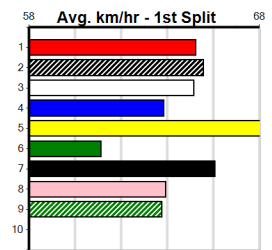

GREYHOUND CLUBS VICTORIA

Distance: 400m, Race Type: Mixed 6/7, Total Prizemoney: $2,925
1st: $1,950, 2nd: $600, 3rd: $300, 4th: $75

ANGRY CHIEF (1) was a dazzling 22.44 winner here last week and he appears to be a serious prospect. DUBROW (5) was placed behind the red last week and he can run a big race once again. LEVIATHAN (3) continues to improve.

Watchdog Tips:	1	5	3	4	Bet:	Win 1

Form Box	Wgt	Dist	Track	Date	Time	BON	Margin	1st/2nd (Time)	PIR	Checked	Comment	W/R	Split 1	S/P	Grade	
1	ANGRY CHIEF (NSW)[6] Never headed last week, drawn to lead, yes															
	BEF Dog			May-23			Sire: ASTON RUPEE			Dam: EMMY'S SHARK			$2.20			
	Owner(s): S Brincat															
	Winning Distances: < 300m (0) 300 - 399m (0) 400 - 499m (2) 500 - 599m (0) 600 - 699m (0) > 700m (0)															
	Winning Weights: 32.4(1) 32.7(1)															
	3rd (6)	32.7	390	BAL	R1	18-Dec-24	22.51	22.07	4.50L JUMBUK JOZEF (22.19)	M/33	.	.	.	8.51	$6.50	M
	1st (4)	32.7	400	GEL	R3	27-Dec-24	22.58	22.48	1.00L COOLABAH STATION (22.64)	Q/11	.	SW	.	8.42	$5.80	M
	2nd (6)	32.8	390	BAL	R11	01-Jan-25	22.31	21.97	0.75L BLACK SANDY (22.27)	Q/22	.	.	.	8.40	$2.10	X67H
	2nd (7)	32.8	390	BAL	R10	08-Jan-25	22.12	21.88	3.5L NO BAD DEED (21.88)	M/12	.	.	.	8.35	$4.70	X67F
	5th (5)	32.3	460	GEL	R5	17-Jan-25	26.41	25.75	7.50L REIKO DAIQUIRI (25.92)	Q/456	.	.	.	6.71	$4.10	X67
1st (7)	32.4	400	GEL	R4	24-Jan-25	22.44	22.24	3.25L DUBROW (22.66)	M/11	.	SW	.	8.29	$2.60	X67	
Last 3 wins NOT included above																
<table border="1" style="width:100%"> <thead> <tr><th>Bx</th><th>1st</th><th>2nd</th><th>3rd</th><th>4th</th><th>5th</th><th>6th</th><th>7th</th><th>8th</th></tr> </thead> <tbody> <tr><td>1</td><td></td><td></td><td></td><td></td><td></td><td></td><td></td><td></td></tr> <tr><td>2</td><td></td><td></td><td></td><td></td><td></td><td></td><td></td><td></td></tr> <tr><td>3</td><td></td><td></td><td></td><td></td><td></td><td></td><td></td><td></td></tr> <tr><td>4</td><td>1</td><td></td><td></td><td></td><td></td><td></td><td></td><td></td></tr> <tr><td>5</td><td></td><td></td><td></td><td></td><td>1</td><td></td><td></td><td></td></tr> <tr><td>6</td><td></td><td>1</td><td>1</td><td></td><td></td><td></td><td></td><td></td></tr> <tr><td>7</td><td>1</td><td>1</td><td></td><td></td><td></td><td></td><td></td><td></td></tr> <tr><td>8</td><td></td><td></td><td></td><td></td><td></td><td></td><td></td><td></td></tr> </tbody> </table> <table border="1" style="width:100%"> <tr><td>Prize Best</td><td>$5180.00</td></tr> <tr><td>Starts</td><td>22.44(7)-24/1/25</td></tr> <tr><td>Trk/Dts</td><td>6-2-2-1</td></tr> <tr><td>APM</td><td>2-2-0-0</td></tr> <tr><td></td><td>4792</td></tr> </table>																

2	COUNT THE STARS [7] Solid win last time but this is harder, tested															
	BE Dog			May-23			Sire: TOMMY SHELBY			Dam: STARLIGHT AMY			$12.00			
	Owner(s): Vi Aiskar Hundar (SYN), A Lie, J Sharp															
	Winning Distances: < 300m (0) 300 - 399m (0) 400 - 499m (1) 500 - 599m (0) 600 - 699m (0) > 700m (0)															
	Winning Weights: 30.1(1)															
	2nd (8)	30.2	400	WGL	R1	17-Jan-25	22.93	22.40	0.10L PRINCESS PANDA (22.92)	M/44	.	.	.	8.53	$10.10	M
	1st (1)	30.1	400	GEL	R3	24-Jan-25	22.87	22.24	4.50L TINKER DREW (23.19)	M/11	.	.	.	8.59	$2.90	M
	Last 3 wins NOT included above															
	<table border="1" style="width:100%"> <thead> <tr><th>Bx</th><th>1st</th><th>2nd</th><th>3rd</th><th>4th</th><th>5th</th><th>6th</th><th>7th</th><th>8th</th></tr> </thead> <tbody> <tr><td>1</td><td>1</td><td></td><td></td><td></td><td></td><td></td><td></td><td></td></tr> <tr><td>2</td><td></td><td></td><td></td><td></td><td></td><td></td><td></td><td></td></tr> <tr><td>3</td><td></td><td></td><td></td><td></td><td></td><td></td><td></td><td></td></tr> <tr><td>4</td><td></td><td></td><td></td><td></td><td></td><td></td><td></td><td></td></tr> <tr><td>5</td><td></td><td></td><td></td><td></td><td></td><td></td><td></td><td></td></tr> <tr><td>6</td><td></td><td></td><td></td><td></td><td></td><td></td><td></td><td></td></tr> <tr><td>7</td><td></td><td></td><td></td><td></td><td></td><td></td><td></td><td></td></tr> <tr><td>8</td><td></td><td>1</td><td></td><td></td><td></td><td></td><td></td><td></td></tr> </tbody> </table> <table border="1" style="width:100%"> <tr><td>Prize Best</td><td>$2200.00</td></tr> <tr><td>Starts</td><td>22.87(1)-24/1/25</td></tr> <tr><td>Trk/Dts</td><td>2-1-1-0</td></tr> <tr><td>APM</td><td>1-1-0-0</td></tr> <tr><td></td><td>2200</td></tr> </table>															

3	LEVIATHAN (NSW)[6] Continues to improve, good mid race pace, threat															
	BK Dog			Aug-22			Sire: ASTON RUPEE			Dam: LOOK FANCY NANCY			$7.50			
	Owner(s): FANTASTIC SEVEN (SYN), S Arvanitis, L Dalais, N Vougioukas, J Therese, T Viragh															
	Winning Distances: < 300m (0) 300 - 399m (0) 400 - 499m (2) 500 - 599m (0) 600 - 699m (0) > 700m (0)															
	Winning Weights: 33.5(2)															
	2nd (8)	33.1	400	WGL	R1	22-Oct-24	23.39	22.73	6.50L BARKLY STREET (22.95)	S/34	.	SW	.	8.47	$7.30	M
	2nd (2)	33.1	400	WGL	R1	19-Nov-24	22.65	22.27	3.5L COLLINDA LOU (22.41)	S/22	.	.	.	8.33	$5.80	M
	3rd (2)	33.2	400	GEL	R3	28-Nov-24	23.04	22.55	4.50L PRISTINE (22.73)	M/54	.	SW	.	8.74	$2.20	MH
	5th (6)	33.5	400	GEL	R1	06-Dec-24	23.16	22.31	9.50L MAV REIKO (22.50)	M/65	.	.	.	8.81	$4.80	MF
	1st (3)	33.5	400	GEL	R1	20-Dec-24	22.82	22.43	2.25L SPECIAL PLAYS (22.97)	M/22	.	.	.	8.63	$2.30	M
1st (1)	33.5	400	GEL	R10	27-Dec-24	22.73	22.48	2.25L TRUTH TELLER (22.88)	S/33	.	.	.	8.70	$2.50	X67	
Last 3 wins NOT included above																
<table border="1" style="width:100%"> <thead> <tr><th>Bx</th><th>1st</th><th>2nd</th><th>3rd</th><th>4th</th><th>5th</th><th>6th</th><th>7th</th><th>8th</th></tr> </thead> <tbody> <tr><td>1</td><td>1</td><td></td><td></td><td></td><td></td><td></td><td></td><td></td></tr> <tr><td>2</td><td></td><td></td><td></td><td></td><td></td><td></td><td></td><td></td></tr> <tr><td>3</td><td>1</td><td></td><td></td><td></td><td></td><td></td><td></td><td></td></tr> <tr><td>4</td><td></td><td></td><td></td><td></td><td></td><td></td><td></td><td></td></tr> <tr><td>5</td><td></td><td></td><td></td><td></td><td></td><td></td><td></td><td></td></tr> <tr><td>6</td><td></td><td></td><td></td><td></td><td></td><td>1</td><td></td><td></td></tr> <tr><td>7</td><td></td><td></td><td></td><td></td><td></td><td></td><td></td><td></td></tr> <tr><td>8</td><td></td><td>1</td><td></td><td></td><td></td><td></td><td></td><td></td></tr> </tbody> </table> <table border="1" style="width:100%"> <tr><td>Prize Best</td><td>$4930.00</td></tr> <tr><td>Starts</td><td>22.73(1)-27/12/24</td></tr> <tr><td>Trk/Dts</td><td>6-2-2-1</td></tr> <tr><td>APM</td><td>4-2-0-1</td></tr> <tr><td></td><td>3684</td></tr> </table>