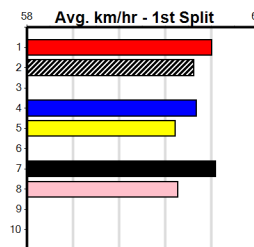

NP ELECTRICAL

Distance: 460m, Race Type: Mixed 4/5, Total Prizemoney: $3,360
1st: $2,250, 2nd: $690, 3rd: $345, 4th: $75

POWER OUT (1) has a tremendous strike rate and she will be carving out time on the arm. PLAY THE VICTIM (2) is as honest as they come and he will follow the red through in the early stages. YOGEN BALE (7) will dial up the pressure mid race

Watchdog Tips: **1** **2** **7** **5** **Bet:** **Win 1**

1

POWER OUT [4] Tremendous strike rate, should lead, yes **$2.20**

WBK Bitch Dec-21 Sire: MY REDEEMER Dam: BOQUILLA Trainer: Andrea Chapple (Exford)

Owner(s): M Carter

Winning Distances: < 300m (0) 300 - 399m (7) 400 - 499m (10) 500 - 599m (4) 600 - 699m (0) > 700m (0)

Winning Weights: 27.4(3) 27.6(1) 27.7(1) 27.8(1) 27.9(4) 28.0(1) 28.1(1) 28.2(1) 28.3(1) 28.4(1) 28.5(1) 28.6(2) 28.8(1)

7th	5th	28.2	425	BEN	R5	29-Nov-24	24.33	23.63	10.00	MOCK FISH (23.63)	M/777	.	.	.	6.65	$4.40	FFA
1st	(5)	28.6	500	BEN	R6	06-Dec-24	28.10	28.10	1.75L	AWESOME AVENGER (28.22)	Q/111	.	.	.	6.39	$1.60	X45
3rd	(7)	29.0	425	BEN	R9	13-Dec-24	23.92	23.66	3.75L	TOMMY TEQUILA (23.66)	Q/233	.	.	.	6.48	$2.10	X34
8th	(2)	29.3	425	BEN	R5	20-Dec-24	24.63	23.75	9.00L	PAW HARRY (24.01)	M/567	.	.	.	6.70	$1.80	X45
2nd	(7)	28.6	435	SLE	R9	29-Dec-24	24.78	24.09	1.25L	LOVELY LAINEY (24.70)	M/543	.	.	.	5.30	$1.70	5
2nd	(6)	28.8	425	BEN	R4	10-Jan-25	23.85	23.58	2.00L	IDYLLIC JAMES (23.73)	Q/112	.	.	.	6.45	$4.90	5
1st	(8)	28.8	400	GEL	R9	17-Jan-25	22.52	22.51	3.25L	SUMMER KOBIE (22.73)	Q/11	.	.	SW	8.29	$4.00	FFA
2nd	(4)	29.0	525	MEP	R9	22-Jan-25	30.23	29.86	4.00L	FERNANDO DUKE (29.96)	M/2222	.	.	.	5.11	$5.40	X34

Last 3 wins NOT included above

1st	(2)	28.4	525	MEP	R6	28-Aug-24	29.95	29.95	0.50L	FLYING DINAR (29.98)	Q/1111	.	.	SW	5.05	$1.30	X45
1st	(7)	29.0	400	GEL	R8	25-Oct-24	22.53	22.53	5.00L	LEO BALE (22.87)	Q/11	.	.	SW	8.24	$48.80	SF
1st	(5)	28.9	425	BEN	R8	08-Nov-24	23.81	23.76	2.75L	WHERE'S WALTER (23.99)	Q/111	.	.	.	6.41	$2.00	X45

Box History

Bx	1st	2nd	3rd	4th	5th	6th	7th	8th
1	6	2	1					
2	2		1	1				1
3		1				2	1	
4	4	3			1			
5	3						2	1
6		2	1	1				
7	3	3	3					1
8	3		1	1				1

Prize Best Starts Trk/Dts APM $77690.00 25.78(7)-5/1/24 52-21-11-7 4-1-1-0 23933