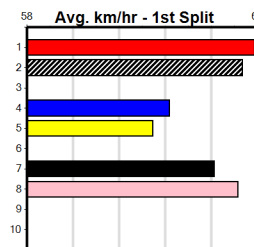

MELBOURNE CONTAINER PARK

Distance: 400m, Race Type: Mixed 3/4, Total Prizemoney: $3,360
1st: $2,250, 2nd: $690, 3rd: $345, 4th: $75

SERIAL STICKER (2) is a gifted provincial speedster and he will be carving out scorching sectionals in front. SOLICIT (1) is showing promise and he will make the favourite work hard throughout. LET'S WIN OLLIE (8) has a great record here to date

Watchdog Tips: 2 1 8 5 Bet: Trifecta 2/1/5,8 ($10 - 500%)

Race card for SOLICIT (NSW)[4]. Shows promise, can burn mid race, danger. $9.00. Trainer: David Geall (Lara). Includes box history and performance data.

Race card for SERIAL STICKER (NSW)[4]. Star speedster, watch the clock if he steps. $1.50. Trainer: Brendan Pursell (Lara). Includes box history and performance data.

VACANT BOX. Sire: Dam: Trainer: Box History.

Race card for DOT'S REDEEMER [4]. Just not up to this level, look to others. $21.00. Trainer: Marcus Lloyd (Balliang). Includes box history and performance data.

Race card for HOT SAKI [4]. Honest type but the draw is a worry, place. $12.00. Trainer: Marcus Lloyd (Balliang). Includes box history and performance data.