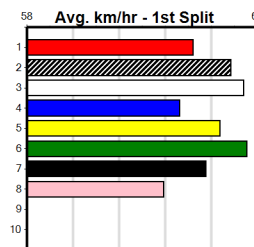

TOPCAT VIDEO PRODUCTIONS

Distance: 400m, Race Type: Grade 5, Total Prizemoney: $2,925
1st: $1,950, 2nd: $600, 3rd: $300, 4th: $75

IMPEL (3) is armed with a dynamic turn of foot once balanced and he should be off and gone through the bend. YOU WIN (5) has a good record here to date and he should be able to settle on the pace. OUR VISION (1) has the good draw

Watchdog Tips: **3** **5** **1** **2** **Bet:** **Win 3**

OUR VISION [5] **Good record here, draw helps, can threaten** **$7.50**

BK Bitch Dec-22 Sire: BERNARDO Dam: DENISE'S VISION
Owner(s): The Milkmen (SYN), C Dalli, J Russo
Winning Distances: < 300m (0) 300 - 399m (0) 400 - 499m (4) 500 - 599m (0) 600 - 699m (0) > 700m (0)
Winning Weights: 27.0(1) 27.1(1) 27.2(1) 27.5(1)

2nd	3rd	4th	5th	6th	7th	8th
2nd (2) 27.5 400 GEL R8 03-Dec-24 22.91 22.66 0.50L THAT'S A BOODIE (22.89) Q/21 . . . . . 8.60 $2.20 T3-5						
1st (3) 27.1 400 WGL R11 12-Dec-24 22.69 22.69 2.00L SODA DUKE (22.82) M/21 . . . . . 8.39 $5.30 T3-RW						
2nd (4) 26.7 390 WBL R13 19-Dec-24 22.41 21.82 1.75L HENRY BALE (22.30) M/43 . . . . . 8.78 $2.90 5						
8th (3) 27.3 410 HOR R10 27-Dec-24 24.35 23.28 15.00 DRAGONELLE (23.37) M/55 . . . . . 10.90 $6.20 5						
3rd (2) 27.1 400 WGL R5 02-Jan-25 22.69 22.43 2.50L CHESTER CAMPBELL (22.52) Q/32 . . . . . 8.64 $3.10 SH						
3rd (3) 26.4 390 WBL R11 09-Jan-25 22.41 21.75 6.00L PAW YONDER (21.99) S/74 . . . . . 9.10 $7.40 5						
8th (2) 26.9 400 WGL R9 17-Jan-25 23.22 22.40 12.00 TENSION HEAD (22.45) M/88 . . . . . 8.77 $17.80 X45						
7th (5) 27.0 390 WBL R12 23-Jan-25 22.65 21.97 10.00 PAW XENA (21.97) M/87 . . . . . 8.86 $26.90 5						

Last 3 wins NOT included above

1st (4) 27.0 400 WGL R1 25-Jul-24 23.18 23.01 2.75L SONGKRAN (23.36) Q/21 . . . . . 8.45 $2.20 T3-M						
1st (7) 27.2 400 GEL R9 20-Aug-24 22.66 22.49 1.00L GO NOW (22.73) Q/11 . . . . . 8.38 $4.50 7						
1st (4) 27.5 400 GEL R3 19-Nov-24 22.89 22.65 4.25L RIVERDALE TURBO (23.19) Q/11 . . . . . 8.46 $3.70 6G						

Box History

Bx	1st	2nd	3rd	4th	5th	6th	7th	8th
1			1	1				
2		2	1	1				2
3	1		1	1				1
4	2	1		1				
5				1				1
6				1	1	1		
7	1		2					
8								

Prize Best Starts Trk/Dts APM: $6860.00, 22.66(7)-20/8/24, 24-4-3-5, 6-2-1-2, 3678