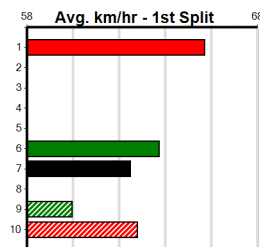

THE BECKLEY CENTRE GEELONG

Distance: 400m, Race Type: Maiden, Total Prizemoney: $2,535
1st: $1,680, 2nd: $520, 3rd: $260, 4th: $75

BRACE FOR KAOS (4) is a member of a powerful kennel and her litter has already produced some smart types. DOONGALLA BOY (1) has been in the money in all three runs and he is drawn to get every chance. DOONGALLA NOMES (2) has claims

Watchdog Tips: **4** **1** **2** **8** **Bet:** Box Quinella 1,2,4 ($10 for 333.33%)

Box History

Form Box	Wgt	Dist	Track	Date	Time	BON	Margin	1st/2nd (Time)	PIR	Checked	Comment	WR	Split 1	S/P	Grade	
1	DOONGALLA BOY [M] Impressive to date, well drawn, main danger $4.00															
	BK	Dog		Oct-22												
	Sire: AUSSIE INFRARED Dam: SODA GIRL															
	Owner(s): SODA LODGE (SYN), A Onley, D Mizzi, P Onley															
	Trainer: Correy Grenfell (Anakie)															
	Winning Distances: < 300m (0) 300 - 399m (0) 400 - 499m (0) 500 - 599m (0) 600 - 699m (0) > 700m (0)															
	Winning Weights:															
	3rd (2)	34.0	400	WGL	R2	04-Oct-24	23.55	22.71	1.25L JAIRON BALE (23.48)	M/32				8.53	$6.60 M	
	2nd (5)	34.3	390	WBL	R2	16-Jan-25	22.43	21.83	1.25L BLUE MOON MARIE (22.34)	Q/11				8.71	$4.10 M	
	3rd (2)	33.9	400	GEL	R3	24-Jan-25	23.26	22.24	6.00L COUNT THE STARS (22.87)	M/33				8.70	$2.40 M	
Last 3 wins NOT included above																
<table border="1"> <caption>Box History</caption> <thead> <tr><th>Bx</th><th>1st</th><th>2nd</th><th>3rd</th><th>4th</th><th>5th</th><th>6th</th><th>7th</th><th>8th</th></tr> </thead> <tbody> <tr><td>1</td><td></td><td></td><td></td><td></td><td></td><td></td><td></td><td></td></tr> <tr><td>2</td><td></td><td>2</td><td></td><td></td><td></td><td></td><td></td><td></td></tr> <tr><td>3</td><td></td><td></td><td></td><td></td><td></td><td></td><td></td><td></td></tr> <tr><td>4</td><td></td><td></td><td></td><td></td><td></td><td></td><td></td><td></td></tr> <tr><td>5</td><td>1</td><td></td><td></td><td></td><td></td><td></td><td></td><td></td></tr> <tr><td>6</td><td></td><td></td><td></td><td></td><td></td><td></td><td></td><td></td></tr> <tr><td>7</td><td></td><td></td><td></td><td></td><td></td><td></td><td></td><td></td></tr> <tr><td>8</td><td></td><td></td><td></td><td></td><td></td><td></td><td></td><td></td></tr> <tr><td>Prize Best</td><td colspan="8">$1040.00</td></tr> <tr><td>Starts</td><td colspan="8">23.26(2)-24/1/25</td></tr> <tr><td>Trk/Dts</td><td colspan="8">3-0-1-2</td></tr> <tr><td>APM</td><td colspan="8">1-0-0-1</td></tr> <tr><td></td><td colspan="8">936</td></tr> </tbody> </table>																
2	DOONGALLA NOMES [M] Well bred, in good hands, can threaten $6.50															
	BK	Bitch		Apr-23												
	Sire: BERNARDO Dam: MISS YOU EMMA															
	Owner(s): P Onley															
	Trainer: Correy Grenfell (Anakie)															
	Winning Distances: < 300m (0) 300 - 399m (0) 400 - 499m (0) 500 - 599m (0) 600 - 699m (0) > 700m (0)															
	Winning Weights:															
	Last 3 wins NOT included above															
	<table border="1"> <caption>Box History</caption> <thead> <tr><th>Bx</th><th>1st</th><th>2nd</th><th>3rd</th><th>4th</th><th>5th</th><th>6th</th><th>7th</th><th>8th</th></tr> </thead> <tbody> <tr><td>1</td><td></td><td></td><td></td><td></td><td></td><td></td><td></td><td></td></tr> <tr><td>2</td><td></td><td></td><td></td><td></td><td></td><td></td><td></td><td></td></tr> <tr><td>3</td><td></td><td></td><td></td><td></td><td></td><td></td><td></td><td></td></tr> <tr><td>4</td><td></td><td></td><td></td><td></td><td></td><td></td><td></td><td></td></tr> <tr><td>5</td><td></td><td></td><td></td><td></td><td></td><td></td><td></td><td></td></tr> <tr><td>6</td><td></td><td></td><td></td><td></td><td></td><td></td><td></td><td></td></tr> <tr><td>7</td><td></td><td></td><td></td><td></td><td></td><td></td><td></td><td></td></tr> <tr><td>8</td><td></td><td></td><td></td><td></td><td></td><td></td><td></td><td></td></tr> <tr><td>Prize Best</td><td colspan="8">$0</td></tr> <tr><td>Starts</td><td colspan="8">FSH</td></tr> <tr><td>Trk/Dts</td><td colspan="8">0-0-0-0</td></tr> <tr><td>APM</td><td colspan="8">0-0-0-0</td></tr> <tr><td></td><td colspan="8">0</td></tr> </tbody> </table>															
	3	LIMITED TIME [M] *** SCRATCHED *** $9.00														
BK		Dog		Jun-23												
Sire: BARCIA BALE Dam: CAROLINE																
Owner(s): K Osborne																
Trainer: David Condon (Devon Meadows)																
Winning Distances: < 300m (0) 300 - 399m (0) 400 - 499m (0) 500 - 599m (0) 600 - 699m (0) > 700m (0)																
Winning Weights:																
Last 3 wins NOT included above