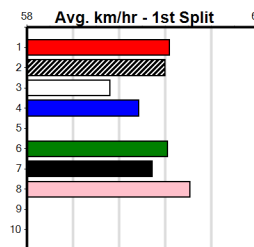

DOWNLOAD THE WATCHDOG APP

Distance: 460m, Race Type: Grade 5, Total Prizemoney: $2,925
1st: $1,950, 2nd: $600, 3rd: $300, 4th: $75

TRICKY DISCO (2) returned to form with a solid 22.66 win here and he can handle the rise in distance. COUNTY KILDARE (6) has been placed in two of four here and he will dial up the pressure mid race. ZIPPING CRUSADER (4) can charge to the line

Watchdog Tips: **2** **6** **4** **7** **Bet:** Box Quinella 2,4,6 ($10 for 333.33%)

Form Box	Wgt	Dist	Track	Date	Time	BON	Margin	1st/2nd (Time)	PIR	Checked	Comment	WR	Split 1	S/P	Grade	
1	DASHING JEFF [5] $7.50															
	Draw helps but needs to lift, place preferred															
	Owner(s): T Pipczak Trainer: Targ Pipczak (Melton South)															
	Sire: GET IT GIZMO Dam: ZIPPING LYRIC															
	Winning Distances: < 300m (0) 300 - 399m (1) 400 - 499m (5) 500 - 599m (0) 600 - 699m (0) > 700m (0)															
	Winning Weights: 31.5(1) 31.9(1) 32.3(1) 32.4(1) 32.5(1) 32.7(1)															
	4th (8)	32.5	425	BEN	R12	15-Nov-24	24.58	23.97	6.00L SWANKY CHIC (24.17)	M/544	.	.	.	6.69	$7.40	5
	3rd (3)	32.7	390	BAL	R12	25-Nov-24	22.40	22.22	1.5L ARGYLE EMMA (22.30)	M/76	.	.	.	8.57	$4.80	T3-5
	1st (4)	32.7	400	GEL	R12	30-Nov-24	22.48	22.48	0.75L LITTLE GLADYS (22.52)	M/22	.	.	.	8.49	$3.30	5
	7th (6)	32.7	425	BEN	R4	13-Dec-24	24.45	23.66	2.25L BELOW THE CURVE (24.30)	M/434	.	.	.	6.64	$6.40	5
4th (3)	32.9	400	GEL	R11	24-Dec-24	22.78	22.49	2.00L LUKA MAGIC (22.64)	M/66	.	.	.	8.55	$5.20	X45	
2nd (3)	32.7	450	BAL	R8	01-Jan-25	25.85	25.18	1.00L EAGLES FLY ALONE (25.78)	M/232	.	SW	.	6.63	$3.20	5	
4th (8)	33.1	460	GEL	R7	14-Jan-25	26.09	25.58	5.00L PAW RIVAL (25.75)	M/443	.	.	.	6.66	$6.40	5	
4th (1)	32.8	400	GEL	R7	28-Jan-25	22.97	22.32	9.50L BOMBARDA MAXIMA (22.32)	M/44	.	.	.	8.55	$5.50	X45	
Last 3 wins NOT included above																
1st (4)	32.3	425	BEN	R9	31-Jan-24	23.94	23.94	7.50L SHAE SHAE CABANG (24.45)	S/111	.	.	.	6.54	$1.40	6G	
1st (3)	32.5	350	HVL	R6	12-May-24	19.52	19.33	1.25L CASH NOW (19.60)	M/1	.	.	.	6.58	$11.60	5	
1st (2)	32.4	425	BEN	R7	14-Aug-24	24.22	23.98	3.25L HOT SUMMER SKY (24.43)	M/111	.	SW	.	6.68	$3.60	T3-5	
2	TRICKY DISCO [5] $3.20															
	Never headed last time, can lead them up, yes															
	Owner(s): D Melder Trainer: Marcus Lloyd (Balliang)															
	Sire: SUPERIOR PANAMA Dam: ASH STAR															
	Winning Distances: < 300m (0) 300 - 399m (4) 400 - 499m (4) 500 - 599m (0) 600 - 699m (0) > 700m (0)															
	Winning Weights: 30.4(1) 30.5(1) 30.7(2) 30.8(2) 30.9(1) 31.0(1)															
	7th (5)	31.4	460	GEL	R8	18-Oct-24	26.63	26.00	7.50L SHANLYN SCOUT (26.13)	Q/366	.	.	.	6.79	$6.20	5
	4th (5)	31.8	400	GEL	R7	30-Oct-24	22.82	22.68	1.75L EL DORA (22.70)	M/43	.	.	.	8.57	$6.40	X45
	3rd (2)	31.9	460	GEL	R5	08-Nov-24	26.38	25.65	2.75L NIMBLE BENNY (26.20)	M/232	.	SW	.	6.70	$8.70	5
	2nd (2)	32.1	460	GEL	R12	15-Nov-24	25.98	25.85	1.00L VARSITY BALE (25.91)	Q/111	.	.	.	6.57	$2.60	5
5th (3)	32.0	450	BAL	R8	20-Nov-24	25.79	25.27	6.00L ASTON WESTERN (25.37)	M/766	.	.	.	6.77	$20.10	X45	
8th (3)	31.4	460	GEL	R7	06-Dec-24	26.70	25.76	14.00 WHY I'M BROKE (25.76)	M/588	.	.	.	6.84	$8.60	5	
8th (1)	30.8	460	GEL	R6	24-Dec-24	27.03	26.05	14.00 STAR OF VENUS (26.08)	Q/368	.	.	.	6.62	$9.40	5	
1st (1)	30.7	400	GEL	R13	21-Jan-25	22.66	22.66	1.5L JERSEY JET (22.75)	Q/11	.	.	.	8.42	$2.00	5	
Last 3 wins NOT included above																
1st (3)	30.5	390	WBL	R11	01-May-24	22.35	21.87	1.00L GRACILIS (22.41)	Q/23	.	.	.	8.60	$2.90	RWH	
1st (4)	30.8	460	GEL	R6	10-Sep-24	25.84	25.68	1.00L INNER SPIRIT (25.91)	Q/111	.	.	.	6.57	$2.60	5	
1st (4)	31.0	450	BAL	R7	18-Sep-24	25.56	25.18	0.50L ARANDT ABOUT (25.59)	Q/111	.	.	.	6.56	$4.10	5	
3	THAT'S A BOODIE [5] $12.00															
	Good record here but this class may test															
	Owner(s): C Muscat privitelli Trainer: Patrick Furci (Maribyrnong)															
	Sire: BERNARDO Dam: BUSH BLOSSOM															
	Winning Distances: < 300m (0) 300 - 399m (1) 400 - 499m (7) 500 - 599m (0) 600 - 699m (0) > 700m (0)															
	Winning Weights: 30.3(1) 30.4(1) 30.7(1) 31.0(1) 31.2(2) 31.9(2)															
	5th (2)	31.4	400	GEL	R12	06-Dec-24	23.14	22.31	9.00L LOCHINVAR RUBY (22.53)	M/68	.	.	W	8.68	$41.90	5
	2nd (7)	31.1	390	BAL	R2	24-Dec-24	22.71	22.09	9.00L BLACKPOOL SLADE (22.09)	M/78	.	.	.	8.68	$23.40	T3-5