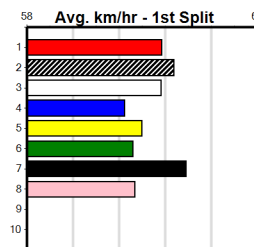

FREE ADMISSION TO ALL RACE MEETS

Distance: 400m, Race Type: Grade 5, Total Prizemoney: $2,925
1st: $1,950, 2nd: $600, 3rd: $300, 4th: $75

PAW SAMUEL (5) has shown a return to form in recent weeks and he looks very well graded in this event. RIVIERA BALE (2) has been placed in five of nine here and he will be strong in the run home. ASTON IGGY (1) has claims

Watchdog Tips: 5 2 1 7 Bet: Win 5

ASTON IGGY [5] Returned to form at Warrnambool, big threat $3.60
BK Dog Dec-21 Sire: ZIPPING GARTH Dam: ASTON TARA
Trainer: Glenn Campbell (Anakie)
Winning Distances: < 300m (0) 300 - 399m (1) 400 - 499m (5) 500 - 599m (0) 600 - 699m (0) > 700m (0)
Box History table and Prize Best Starts table included.

RIVIERA BALE (NSW)[5] Strong Sale winner, gets the gun run, danger $4.80
BK Dog Aug-21 Sire: ORSON ALLEN Dam: HAE ALLEN
Trainer: Tammy Kennedy-harris (Devon M)
Winning Distances: < 300m (0) 300 - 399m (0) 400 - 499m (7) 500 - 599m (1) 600 - 699m (0) > 700m (0)
Box History table and Prize Best Starts table included.

WISDOM BALE (NSW)[5] Solid record here but may need it easier, place $10.00
BK Bitch Jul-22 Sire: JARVIS BALE Dam: ETHLA ALLEN
Trainer: Luke Harris (Devon Meadows)
Winning Distances: < 300m (0) 300 - 399m (0) 400 - 499m (3) 500 - 599m (0) 600 - 699m (0) > 700m (0)
Box History table and Prize Best Starts table included.

SAM'S BOY [5] Wide runner, may get crowded, next time $16.00
BKW Dog Jun-21 Sire: ORSON ALLEN Dam: QUEENIE JEAN
Trainer: Correy Grenfell (Anakie)
Winning Distances: < 300m (0) 300 - 399m (3) 400 - 499m (6) 500 - 599m (0) 600 - 699m (0) > 700m (0)
Box History table and Prize Best Starts table included.

PAW SAMUEL (NSW)[5] Well graded, racing with confidence, yes $3.60
BK Dog Jan-23 Sire: BERNARDO Dam: FAITHY BALE
Trainer: Samantha Grenfell (Anakie)
Winning Distances: < 300m (0) 300 - 399m (0) 400 - 499m (4) 500 - 599m (0) 600 - 699m (0) > 700m (0)
Box History table and Prize Best Starts table included.