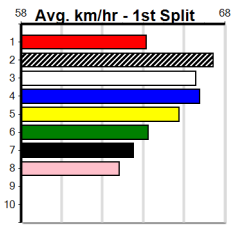

Healesville

GORSKI ENGINEERING (1-3 WINS)

Distance: 350m, Race Type: Tier 3 - Restricted Win, Total Prizemoney: \$1,530
1st: \$1,000, 2nd: \$320, 3rd: \$160, 4th: \$50

5

11:39AM

(VIC time)

SAVANNAH STAR (6) can explode once fully balanced in her races and she may prove hard to hold out in this. SODA DIESEL (8) was a much deserved winner here on Wednesday and he could be prominent again with any luck.