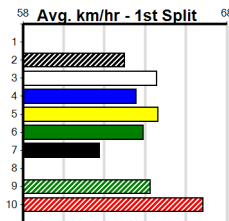

Healesville

JVDM GREEN LIGHT ON PODCAST (1-2 W

Distance: 300m, Race Type: Tier 3 - Restricted Win, Total Prizemoney: \$1,530
1st: \$1,000, 2nd: \$320, 3rd: \$160, 4th: \$50

4

11:20AM

(VIC time)

MUMS PEARL (6) is much better than her most recent form may appear and she could return to the winners list here. MT. VIEW AMOUR (8) can race on the speed from the outset and she looks like the danger here.