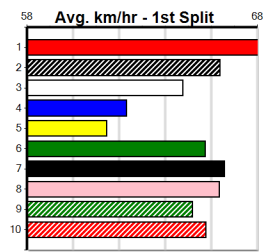

MONTROSE IGA LIQUOR

Distance: 300m, Race Type: Grade 5 T3, Total Prizemoney: $1,530
1st: $1,000, 2nd: $320, 3rd: $160, 4th: $50

EASILY AMUSED (7) can race on the speed from the outset in this and he could be hard to catch if he finds the arm. BLIND AMITION (8) can get a nice cart in the early stages and he could be prominent throughout here.

Watchdog Tips: [7] [8] [2] [5] Bet: Win 7

GENERAL WINSTON [5] Met some talented ones of late, must respect. $6.50
Owner(s): The Four Suits (SYN), F Spiteri, D Handreck, R Chiarello, C Tripotseris
Trainer: Paul Jones (Hoddles Creek)

BLAME SPENCER [5] Much easier here than his last few starts, chance. $4.40
Owner(s): M Collyer
Trainer: Murray Collyer (Coburg North)

SOLID GROUND [5] Been well beaten in recent times, looks unlikely. $21.00
Owner(s): D Petersen
Trainer: Darren Petersen (Rochester)

GARY KNEW IT [5] Racing well, can come out running, keep safe. $8.00
Owner(s): S Randle
Trainer: Kathrynne Tabb (Lara)

SWOOPING SWAN [5] Good turn of foot once balanced, can threaten. $15.00
Owner(s): G Mcmillan
Trainer: Gary Mcmillan (Nambrok)

1

2

3

4

5