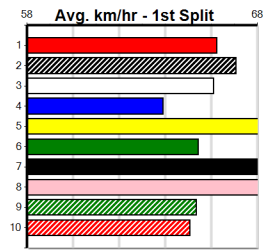

CROYDON HOMING PIGEON CLUB

Distance: 350m, Race Type: Grade 5 T3, Total Prizemoney: $1,530
1st: $1,000, 2nd: $320, 3rd: $160, 4th: $50

12:02PM

(VIC time)

SEARCH HISTORY (1) has recorded solid wins here in his last 3 starts and he is drawn to make every post a winner again. SWEET ALESSIA (8) has posted top all the way wins in 2 of her last 4 starts and she can challenge.

Watchdog Tips: 1 8 2 7 Bet: Win 1

SEARCH HISTORY [5] Solid wins here in his last 3 starts, one to beat. $3.20
Owner(s): V Johnson
Winning Distances: < 300m (0) 300 - 399m (3) 400 - 499m (6) 500 - 599m (0) 600 - 699m (0) > 700m (0)
Trainer: Steve Kaltzis (Shady Creek)

CLARA STELLA [5] Can race on the speed throughout, big chance. $5.50
Owner(s): C Knott
Winning Distances: < 300m (0) 300 - 399m (10) 400 - 499m (1) 500 - 599m (0) 600 - 699m (0) > 700m (0)
Trainer: Cameron Knott (Mount Camel)

INTER TERRA [5] Can come out running at times, cannot dismiss. $26.00
Owner(s): J Interligi
Winning Distances: < 300m (0) 300 - 399m (4) 400 - 499m (0) 500 - 599m (0) 600 - 699m (0) > 700m (0)
Trainer: Tony Interligi (Endeavour Hills)

MR. FRANKIE LEE [5] Better than his last few starts, place hopes here. $10.00
Owner(s): LECCHINO SYND (SYN), N Lecchino, S Lecchino, S Lecchino
Winning Distances: < 300m (0) 300 - 399m (2) 400 - 499m (1) 500 - 599m (0) 600 - 699m (0) > 700m (0)
Trainer: Nick Lecchino (Lethbridge)

WHY NOT JULES [5] Drawn to find too much trouble, needs it easier. $21.00
Owner(s): G Carter
Winning Distances: < 300m (0) 300 - 399m (7) 400 - 499m (9) 500 - 599m (0) 600 - 699m (0) > 700m (0)
Trainer: Leigh Carter (Devon Meadows)

1

2

3

4

5