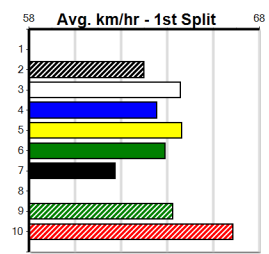

JVDM GREEN LIGHT ON PODCAST (1-2 WINS)

4

11:20AM

(VIC time)

Distance: 300m, Race Type: Tier 3 - Restricted Win, Total Prizemoney: $1,530
1st: $1,000, 2nd: $320, 3rd: $160, 4th: $50

MUMS PEARL (6) is much better than her most recent form may appear and she could return to the winners list here. MT. VIEW AMOUR (8) can race on the speed from the outset and she looks like the danger here.

Watchdog Tips: **6** **8** **2** **3** **Bet:** **Win 6**

1

CALL ME DUSTY (NSW)[6] Comes into calculations from this draw. **$5.00**

BEF Dog Jul-21 Sire: **ORSON ALLEN** Dam: **LUCKY MILLIE** Trainer: **Fred Vassallo (Eumemmerring)**

Owner(s): **B Cornell**

Winning Distances: < 300m (0) 300 - 399m (2) 400 - 499m (0) 500 - 599m (0) 600 - 699m (0) > 700m (0)

Winning Weights: **31.2(1) 32.2(1)**

Pl	Box	Dist	Track	Date	Time	BOB	Margin	1st/2nd (Time)	PIR	Checked	Comment	WR	Split 1	S/P	Grade
4th	(4)	31.9	300	HVL	R9	13-Dec-23	17.08	16.63	3.5L	MAGIC MOON CHILD (16.85)	M/1	.	.	.	3.90 $7.00 7
1st	(3)	32.2	300	HVL	R10	01-Mar-24	16.85	16.78	0.25L	FEROCIOUS SANDY (16.87)	M/1	.	.	.	3.90 $3.70 T3-7
3rd	(8)	31.4	350	TRA	R11	20-Mar-24	20.68	20.19	4.00L	WHITE SNOW (20.42)	M/11	.	.	.	6.70 $1.60 6G
3rd	(8)	31.2	350	TRA	R10	25-Mar-24	20.58	19.90	4.50L	SPEEDY SWAN (20.27)	M/11	.	.	.	6.58 $5.10 6G
8th	(4)	31.5	300	HVL	R10	05-Jul-24	17.88	16.98	13.00L	DINOSAUR DEANO (17.01)	M/1	.	.	.	3.96 $7.30 T3-6
7th	(3)	31.7	300	HVL	R2	13-Dec-24	17.48	16.78	7.00L	ZIPPING REMY (17.00)	M/8	.	.	SW	4.13 $3.90 T3-RW
6th	(2)	31.6	300	HVL	R3	03-Jan-25	17.30	16.64	1.5L	OUT OF TRICKS (17.20)	M/2	.	.	.	3.99 $3.60 T3-6
4th	(5)	31.2	300	HVL	R10	17-Jan-25	17.31	16.93	2.25L	ZINZAN CHARLIE (17.16)	M/2	.	.	.	4.04 $12.20 T3-6

Last 3 wins NOT included above

Pl	Box	Dist	Track	Date	Time	BOB	Margin	1st/2nd (Time)	PIR	Checked	Comment	WR	Split 1	S/P	Grade
1st	(4)	31.2	300	HVL	R2	14-Jun-23	16.94	16.94	2.50L	MASERATI AVENUE (17.11)	M/1	.	.	.	3.89 $11.10 M

Prize Best Starts Trk/Dts APM: $3500.00, 16.85(3)-1/3/24, 15-2-0-2, 13-2-0-0, 337