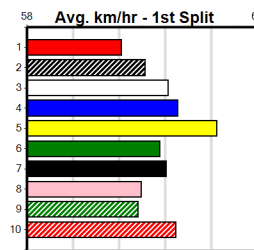

SPORTSBET GO THE BLUE DOG

Distance: 300m, Race Type: Grade 5 T3, Total Prizemoney: $1,530
1st: $1,000, 2nd: $320, 3rd: $160, 4th: $50

WHISPER PIE (4) was a smart winner here 2 starts back and she may only need an ounce of luck early to salute again here. WHY NOT EMILY (2) can explode once into full stride and she can make her presence felt in the run home.

Watchdog Tips: 4 2 5 6 Bet: Win 4

SASSY PANAMA [5] Find this easier than her last few starts, place. $8.00
DKBD Bitch Jun-22 Sire: SUPERIOR PANAMA Dam: SASSY IZZY
Owner(s): Jamari (SYN), M Eccles, R George, J Keough
Trainer: Jordan Formosa (Heathcote)

WHY NOT EMILY [5] Can explode once into full stride, major player. $4.20
BK Bitch Sep-20 Sire: BERNARDO Dam: WHY NOT GINGER
Owner(s): G Carter
Trainer: Leigh Carter (Devon Meadows)

SOLAGE [5] *** SCRATCHED *** $15.00
BK Dog Oct-20 Sire: ZAMBORA BROCKIE Dam: SEGOVIA
Owner(s): D Petersen
Trainer: Darren Petersen (Rochester)

WHISPER PIE [5] Smart win here 2 starts back, hard to hold out. $3.20
BD Bitch Mar-22 Sire: GOOD ODDS HARADA Dam: WHITNEY SHOWGIR
Owner(s): B Sands
Trainer: Dean Millier (Pakenham)

INTERCEPT QUEEN [5] Can set the tempo from the outset, big chance here $5.50
BEF Bitch Jan-22 Sire: WOW Dam: GAMMA BALE
Owner(s): C Goodman
Trainer: Colin Goodman (Maiden Gully)