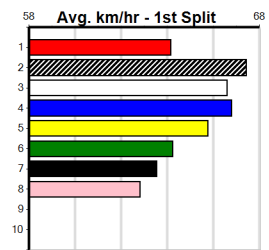

GORSKI ENGINEERING (1-3 WINS)

Distance: 350m, Race Type: Tier 3 - Restricted Win, Total Prizemoney: $1,530
1st: $1,000, 2nd: $320, 3rd: $160, 4th: $50

SAVANNAH STAR (6) can explode once fully balanced in her races and she may prove hard to hold out in this. SODA DIESEL (8) was a much deserved winner here on Wednesday and he could be prominent again with any luck.

Watchdog Tips: 6 5 3 2 Bet: Win 6

ZIPPING TAMIKA (NSW)[6] Drawn to get the run of the race, cannot dismiss. $8.00
Owner(s): Hallinan Hallinan (SYN), M Hallinan, F Hallinan
Trainer: Robert Camilleri (Lara)

MIKADO JEWEL [7] Met some speedy types in her last few, threat. $10.00
Owner(s): J AND J (SYN), M Barber, P Jones
Trainer: Maria Barber (Hoddles Creek)

WARRIOR SAL [7] Smart placings in 3 of his last 4 starts, chance. $4.60
Owner(s): M Salvatore
Trainer: Margaret Salvatore (Plenty)

CHOJI AKIMICHI [5] Drawn to find some trouble here, needs to step. $8.00
Owner(s): A Blake
Trainer: Mary Blake (North Bendigo)

SODA DIESEL [7] Deserved his win here on Wednesday, major player. $6.00
Owner(s): L Dalziel
Trainer: Loren Dalziel (Longwarry)

1

2

3

4

5