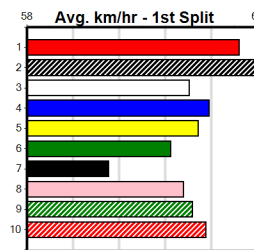

CENTRAL SCAFFOLDS

Distance: 300m, Race Type: Grade 5 T3, Total Prizemoney: $1,530
1st: $1,000, 2nd: $320, 3rd: $160, 4th: $50

BLUE CHINCHILLA (1) excels from inside draws and she can race on the speed from the outset and prove hard to hold out. BEAR LEE TIME (2) will find this a bit easier than his last few outings and he could be right in the finish here.

Watchdog Tips: 1 2 3 6 Bet: Box Quinella 1,2,3 ($10 for 333.33%)

BLUE CHINCHILLA [5] Excels from inside draws, one to beat in this. $2.80
Owner(s): A Powell
Winning Distances: < 300m (0) 300 - 399m (6) 400 - 499m (0) 500 - 599m (0) 600 - 699m (0) > 700m (0)
Winning Weights: 27.3(1) 27.4(1) 27.6(1) 28.5(2) 29.8(1)
Last 3 wins NOT included above

BEAR LEE TIME [5] Easier here than his last few starts, major player $5.00
Owner(s): Powellful Ryino (SYN), M Ryan, A Powell
Winning Distances: < 300m (0) 300 - 399m (13) 400 - 499m (0) 500 - 599m (0) 600 - 699m (0) > 700m (0)
Winning Weights: 31.0(1) 31.4(1) 31.6(2) 31.9(1) 32.0(1) 32.2(1) 32.3(1) 32.5(2) 32.7(1) 32.9(1) 33.0(1)
Last 3 wins NOT included above

NINETYMILE ROCKS (QLD)[5] *** SCRATCHED *** $3.80
DKBD Bitch Apr-21 Sire: FERNANDO BALE Dam: MY SUPERSTAR
Owner(s): T Whitford
Winning Distances: < 300m (0) 300 - 399m (2) 400 - 499m (7) 500 - 599m (1) 600 - 699m (0) > 700m (0)
Winning Weights: 25.4(1) 25.5(1) 25.7(1) 25.9(2) 26.2(1) 26.3(2) 26.6(2)
Last 3 wins NOT included above

WITHOUT REASON (NSW)[5] Resuming, better than last few starts, keep safe. $15.00
BD Dog Jun-20 Sire: KINLOCH BRAE Dam: SUBWAY MISS
Owner(s): Short run (SYN), P Newell, S Davis, W Noonan, P Newell, M Soudek
Winning Distances: < 300m (0) 300 - 399m (10) 400 - 499m (4) 500 - 599m (0) 600 - 699m (0) > 700m (0)
Winning Weights: 29.7(1) 30.0(2) 30.5(1) 30.7(2) 30.8(2) 30.9(2) 31.0(3) 32.2(1)
Last 3 wins NOT included above

FIREBIRD FLYER [5] Drawn to find too much trouble here, tough ask. $26.00
RF Bitch Apr-21 Sire: ORSON ALLEN Dam: COME ON CHARLIZE
Owner(s): T Gottsche
Winning Distances: < 300m (0) 300 - 399m (4) 400 - 499m (0) 500 - 599m (0) 600 - 699m (0) > 700m (0)
Winning Weights: 24.7(1) 25.1(1) 25.5(1) 26.8(1)
Last 3 wins NOT included above

1

2

3

4

5