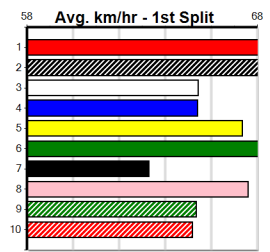

STRAIGHT RACING...GREAT RACING

Distance: 350m, Race Type: Grade 5 T3, Total Prizemoney: $1,530
1st: $1,000, 2nd: $320, 3rd: $160, 4th: $50

SIDEWINDER (6) can set the tempo after box rise in this and she will be hard to reel in if she finds the arm. FEROCIOUS SANDY (5) has recorded smart wins in 2 of her last 4 starts here and she could be the danger.

Watchdog Tips: 6 5 1 8 Bet: Win 6

Race card for BEAR LEE BANDIT [5]. Gun draw, can explode once balanced, big chance. $4.60. Includes owner, sire, dam, winning distances, and a detailed box history table.

Race card for INTER TRIGON [5]. Can race on the speed from the outset, respect. $6.00. Includes owner, sire, dam, winning distances, and a detailed box history table.

Race card for LITTLE FAST BULL (QLD)[5]. Talented but below best of late, place if steps. $13.00. Includes owner, sire, dam, winning distances, and a detailed box history table.

Race card for MISS DAICOS [5]. Tough draw, needs to lead here, looks unlikely. $18.00. Includes owner, sire, dam, winning distances, and a detailed box history table.

Race card for FEROCIOUS SANDY (NSW)[5]. Smart wins in 2 of her last 4 starts, major player. $5.00. Includes owner, sire, dam, winning distances, and a detailed box history table.