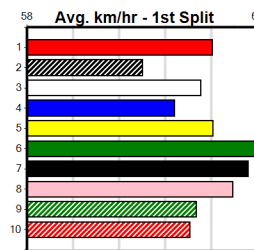

PITSTOP MOWER REPAIRS

Distance: 350m, Race Type: Grade 5 T3, Total Prizemoney: $1,530
1st: $1,000, 2nd: $320, 3rd: $160, 4th: $50

ASTON FLURRY (2) can explode once into full stride in her races and she may prove hard to hold out with an ounce of luck. ROB THE BUTCHER (6) has been racing in fine fashion in recent times and he can challenge here.

Watchdog Tips: 2 6 7 1 **Bet:** Win 2

1

AYIA THE SLAYER [5] Comes into calculations from this draw. **$8.50**
DKBD Bitch Dec-21 Sire: HARD STYLE RICO Dam: AYIA SOPHIA Trainer: Jeff Gorgioski (Stanhope)
Owner(s): J Gorgioski
Winning Distances: < 300m (0) 300 - 399m (5) 400 - 499m (2) 500 - 599m (0) 600 - 699m (0) > 700m (0)
Winning Weights: 31.3(1) 31.5(1) 31.6(1) 31.8(1) 32.0(1) 32.4(1) 32.6(1)
2nd (8) 31.7 350 HVL R8 27-Nov-24 19.72 19.61 1.75L DAMAGED PANEL (19.61) M/1 6.57 $3.00 5
1st (8) 31.8 390 SHP R13 05-Dec-24 22.50 22.18 0.25L ASTON BREEZE (22.51) M/33 8.61 $5.00 T3-5
5th (8) 31.8 390 SHP R4 12-Dec-24 22.70 21.78 5.00L COCKTAIL (22.35) S/45 8.59 $14.10 5
7th (4) 32.2 425 BEN R11 18-Dec-24 24.64 24.15 7.50L COLLINDA LAW (24.15) M/777 6.75 $13.90 T3-5
5th (3) 31.9 390 SHP R9 21-Dec-24 22.82 22.17 6.50L CRUDE (22.39) M/25 8.57 $43.90 X45
5th (4) 32.0 390 BAL R4 30-Dec-24 22.91 22.30 6.50L XISAN BALE (22.49) Q/14 8.47 $21.50 T3-5
1st (5) 32.0 350 HVL R6 03-Jan-25 19.85 19.51 0.50L TORRENTIAL (19.88) M/11 6.58 $7.10 T3-5
6th (3) 32.3 390 SHP R11 11-Jan-25 22.57 22.09 4.25L PRESS START (22.27) M/56 8.73 $20.50 5
Last 3 wins NOT included above
1st (7) 31.3 450 BAL R7 19-May-24 26.10 25.88 1.5L WINDY BISCUIT (26.20) M/311 6.74 $3.90 T3-6
1st (7) 32.6 350 HVL R7 30-Jul-24 19.56 19.56 3.00L PURE PROMISE (19.76) Q/1 6.52 $2.60 T3-5
1st (2) 31.6 425 BEN R13 29-Oct-24 24.44 24.05 0.50L BURRA BRICE (24.46) M/111 6.66 $3.80 5

Box History

Bx	1st	2nd	3rd	4th	5th	6th	7th	8th
1	2	1	1	1	1	1	1	1
2	1					1	1	1
3		1			2	3	1	
4		1		1	1		1	
5	1	2	1			1	1	1
6			1	1	2	1	1	1
7	2					1		
8	1	1	2	3	1			

Prize Best Starts Trk/Dts APM

Prize	$11975.00
Best Starts	19.56(7)-30/7/24
Trk/Dts	46-7-4-5
APM	7-2-1-3 5161

2

ASTON FLURRY [5] Can explode once into full stride, can go close. **$4.20**
BE Bitch Aug-22 Sire: ASTON RUPEE Dam: ASTON ZEPHYR Trainer: Mathew Tabb (Lara)
Owner(s): R Borda
Winning Distances: < 300m (0) 300 - 399m (2) 400 - 499m (1) 500 - 599m (0) 600 - 699m (0) > 700m (0)
Winning Weights: 30.4(1) 31.5(1) 31.8(1)
7th (5) 32.2 300 HVL R9 27-Nov-24 17.56 16.81 9.50L SLIGHTLY SISSY (16.91) M/1 4.03 $6.50 X67
1st (1) 31.8 300 HVL R3 02-Dec-24 16.90 16.80 3.5L BIT OF ROMANCE (17.13) M/2 3.97 $8.10 7
7th (7) 31.9 300 HVL R11 12-Dec-24 17.22 16.63 8.50L SAXON KELTON (16.63) M/3 3.95 $17.80 6G
6th (8) 32.0 300 HVL R11 17-Dec-24 17.38 17.06 4.50L BLONDE MUSTANG (17.06) Q/6 4.05 $3.20 6G
3rd (1) 31.8 300 HVL R6 20-Dec-24 16.97 16.81 2.50L KEVIN GO EASY (16.81) Q/2 4.00 $4.60 T3-RW
6th (3) 31.9 390 SHP R10 02-Jan-25 22.88 22.20 9.50L PAW KATTIA (22.24) M/44 8.69 $5.40 T3-6
3rd (1) 31.8 300 HVL R10 17-Jan-25 17.19 16.93 0.50L ZINZAN CHARLIE (17.16) M/3 4.05 $5.00 T3-6
1st (7) 31.5 300 HVL R4 22-Jan-25 17.02 16.88 1.75L ONE KNEE NONI (17.13) M/2 4.02 $1.70 6G
Last 3 wins NOT included above
1st (2) 30.4 400 GEL R1 23-Jul-24 22.75 22.44 3.5L HAVANA ROSE (22.98) Q/11 8.46 $2.10 M

Box History

Bx	1st	2nd	3rd	4th	5th	6th	7th	8th
1	1		2			1		
2	1				1	1		
3				1	2	1		
4							1	1
5								1
6			1	1				
7	1			1				2
8						1		

Prize Best Starts Trk/Dts APM

Prize	$3720.00
Best Starts	FSTD
Trk/Dts	21-3-0-3
APM	0-0-0-0 2428