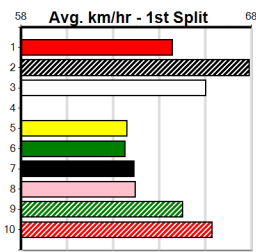

SPORTSBET NOBODY DOES IT EASIER

1
10:28AM

(VIC time)

Distance: 300m, Race Type: Tier 3 - Grade 7, Total Prizemoney: $1,530
1st: $1,000, 2nd: $320, 3rd: $160, 4th: $50

WESTSIDE WIZARD (8) looks to have a bit of class on his rivals in this and he looks very hard to hold out here. FLASH ABBEY (1) was a handy last start Shepparton winner and she is drawn to be the main danger.

Watchdog Tips: **8** **1** **7** **6** **Bet:** Trifecta 8/1,7/1,3,6,7 ($10 - 166.67%)

1

Form Box	Wgt	Dist	Track	Date	Time	BON	Margin	1st/2nd (Time)	PIR	Checked	Comment	WR	Split 1	S/P	Grade
FLASH ABBEY [7]															
BD	Bitch			Mar-23											
Owner(s): B Franksen		Sire: HARD STYLE RICO		Dam: MAGGIE PIE		Trainer: Jordan Formosa (Heathcote)									
Winning Distances: < 300m (0) 300 - 399m (1) 400 - 499m (0) 500 - 599m (0) 600 - 699m (0) > 700m (0)															
Winning Weights: 27.0(1)															
4th (2)	26.8	390	SHP	R2	23-Dec-24	23.18	22.17	7.00L WESTERN FLAT (22.72)	M/64				8.75	$16.50	M
8th (5)	26.7	390	SHP	R1	30-Dec-24	23.31	21.71	14.00 WALLAN ACE (22.34)	S/47				8.77	$15.80	M
4th (1)	27.0	390	SHP	R9	06-Jan-25	23.26	22.07	2.75L ZORRILLA (23.07)	Q/21				8.55	$12.80	M
4th (2)	26.9	390	SHP	R1	09-Jan-25	22.83	22.20	4.75L KRUGER ICON (22.51)	M/35				8.76	$13.60	M
2nd (2)	26.8	300	HVL	R1	13-Jan-25	17.41	16.95	0.75L MT. VIEW AMOUR (17.37)	M/4		SW		4.09	$6.10	M
3rd (8)	27.0	300	HVL	R1	17-Jan-25	17.40	16.93	2.50L ASTON COSPICUA (17.23)	Q/1				4.02	$8.90	T3-M
1st (2)	27.0	390	SHP	R2	23-Jan-25	22.77	22.31	0.75L PAW DENVER (22.80)	M/11				8.64	$5.10	T3-M
Last 3 wins NOT included above															
Prize Best $1680.00															
Starts 17.40(8)-17/1/25															
Trk/Dts 7-1-1-1															
APM 2-0-1-1															
1665															

2

Form Box	Wgt	Dist	Track	Date	Time	BON	Margin	1st/2nd (Time)	PIR	Checked	Comment	WR	Split 1	S/P	Grade
LAVISH SHOWGIRL (NSW)[7]															
WBK	Bitch			Oct-21											
Owner(s): K Kubik		Sire: ORSON ALLEN		Dam: VICTORIA'S KARA		Trainer: Kenneth Kubik (Seymour)									
Winning Distances: < 300m (0) 300 - 399m (1) 400 - 499m (0) 500 - 599m (0) 600 - 699m (0) > 700m (0)															
Winning Weights: 28.2(1)															
7th (8)	29.0	350	HVL	R9	08-Nov-24	20.22	19.58	4.25L COMO PRINCE (19.93)	Q/1				6.60	$21.60	T3-7
6th (1)	28.4	350	HVL	R4	20-Nov-24	20.18	19.40	4.25L POINT THE FINGER (19.89)	M/3				6.64	$43.40	7
4th (6)	28.3	350	HVL	R7	29-Nov-24	19.79	19.46	1.00L ALL ON MERRETT (19.72)	Q/2				6.60	$90.70	T3-RW
6th (5)	27.9	425	BEN	R9	04-Dec-24	24.92	24.18	3.5L GOOD GIRL KIWI (24.68)	M/577				6.70	$9.40	7
5th (5)	27.7	350	HVL	R9	06-Dec-24	20.02	19.36	4.25L KING PLUM (19.73)	M/5				6.82	$153.20	T3-RW
7th (6)	28.2	350	HVL	R9	27-Dec-24	20.14	19.51	3.75L GOLD VENOM (19.88)	Q/4				6.68	$103.10	T3-7
4th (3)	27.6	300	HVL	R9	17-Jan-25	17.33	16.93	3.25L MT. VIEW AMOUR (17.11)	M/3				4.05	$31.10	T3-7
2nd (5)	27.2	300	HVL	R3	24-Jan-25	17.34	16.60	1.00L ARE YOU OKAY (17.28)	M/2				4.08	$5.70	T3-7
Last 3 wins NOT included above															
1st (6)	28.2	350	HVL	R3	15-Dec-23	19.93	19.55	0.25L INTER ROUGE (19.94)	M/2				6.69	$10.70	T3-M
Prize Best $2030.00															
Starts 17.17(8)-5/1/24															
Trk/Dts 35-1-2-1															
APM 7-0-1-0															
451