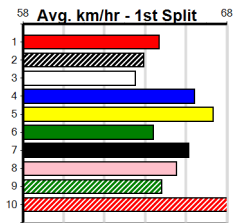

G'DAY CHEF CATERERS FINAL (250+RAN)

Distance: 400m, Race Type: S/E Final, Total Prizemoney: $7,325
1st: $5,000, 2nd: $1,500, 3rd: $750, 4th: $75

CORINTHIAN (8) has gone to another level in his past two and he is drawn to get all the breaks.
NACHO PROBLEM (1) has been brilliant in his past two and he just needs to step on terms.
TENSION HEAD (5) may be the value runner

Watchdog Tips:

8

1

5

6

Bet:

Win 8