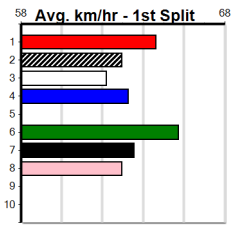

SHIMA SHINE AT STUD

Distance: 460m, Race Type: Grade 5, Total Prizemoney: $2,925
1st: $1,950, 2nd: $600, 3rd: $300, 4th: $75

11

10:33PM
(VIC time)

MAXED OUT (6) has won three of five here and he will be carving out time on the arm. BAKIS BALE (2) is a powerful type and he just needs a clear crack in the middle stages. DARNUM DESIRE (4) will be charging to the line.

Watchdog Tips: **6** **2** **4** **3** **Bet:** **Win 6**