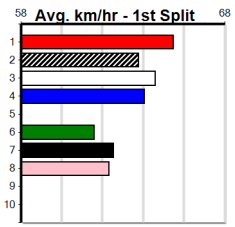

GRV DISTANCE RACING (0-4 WINS)

Distance: 680m, Race Type: Restricted Win, Total Prizemoney: $3,940
1st: $2,640, 2nd: $815, 3rd: $410, 4th: $75

REALITY IS (7) sizzled in a trial at Sandown and he should be ready for this distance range. INFRA ROCK (3) has caught the eye in his past two at Shepparton and he just needs a clear crack mid race. GOOD VIBES ONLY (4) has solid claims

Watchdog Tips: **7** **3** **4** **2** **Bet:** **Box Quinella 3,4,7 ($10 for 333.33%)**