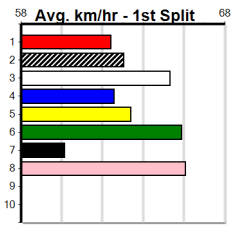

GRV VICBRED SERIES(1-4 WINS) HT4

Distance: 460m, Race Type: Restricted Win Heat, Total Prizemoney: \$2,925
1st: \$1,950, 2nd: \$600, 3rd: \$300, 4th: \$75

7

9:08PM

(VIC time)

BARRETOS (8) is armed with a dazzling turn of foot and he recently sizzled in a trial at Sale. JILL'S JULIETTE (6) is better than her past few runs and she just needs a little room early on. REEL INFRARED (4) is showing plenty of promise