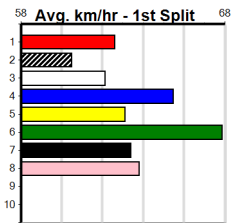

GRV VICBRED SERIES(1-4 WINS) HT3

Distance: 460m, Race Type: Restricted Win Heat, Total Prizemoney: $2,925

1st: $1,950, 2nd: $600, 3rd: $300, 4th: $75

6

8:50PM

(VIC time)

ELLIOTT (8) has been sparingly raced but he is an absolute rocket when on song and he should be primed to fire fresh. OLIVER KELTON (4) beat a good one here last time and he should be in the mix throughout. ASTON REEVES (1) has solid claims.

Watchdog Tips: **8** **4** **1** **5** **Bet:** **Box Trifecta 1,4,5,8 ($10 for 41.67%)**