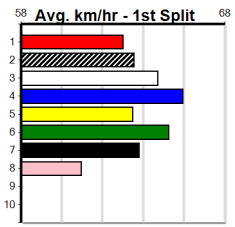

Warragul

GRV VICBRED SERIES(1-4 WINS) HT2

Distance: 460m, Race Type: Restricted Win Heat, Total Prizemoney: \$2,925

1st: \$1,950, 2nd: \$600, 3rd: \$300, 4th: \$75

5

8:27PM

(VIC time)

MR. THOMAS (8) has been enormous in his past three at Sale and he will be carving out time on the arm. SMOKIN' BILLY (2) had little luck when resuming and he can make amends this time around. AKINA JAZZ (7) is never too far away.