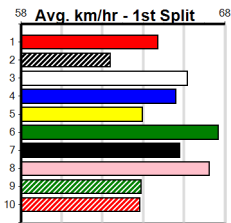

12
10:49PM
(VIC time)

PHOTO MAN AT STUD

Distance: 400m, Race Type: Mixed 4/5, Total Prizemoney: $3,360
1st: $2,250, 2nd: $690, 3rd: $345, 4th: $75

Watchdog Tips:

6

8

4

3

Bet:

Win 6