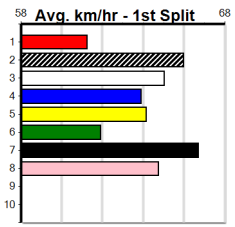

Warragul

GRV VICBRED SERIES (1-4 WINS) HT1

Distance: 460m, Race Type: Restricted Win Heat, Total Prizemoney: \$2,925
1st: \$1,950, 2nd: \$600, 3rd: \$300, 4th: \$75

4

8:08PM

(VIC time)

LUXFORD (7) has been placed in two of three here and he has the speed to cross and lead throughout. SORRY I'M LATE (8) trialed well here over 400m and he will get a nice cart across early on. UP HILL SHILOH (3) must be respected.