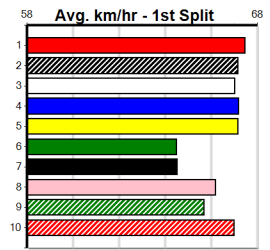

SPORTSBET WARRAGUL CUP FINAL

Distance: 460m, Race Type: S/E Group 2, Total Prizemoney: $57,500
1st: $40,000, 2nd: $10,000, 3rd: $5,000, 4th: $2,500

ZEUS THUNDERBOLT (1) is a genuine star on the rise and he is drawn to lead throughout.
VINCENT BALE (2) has been simply stunning in his past two and he can follow the red through early on. FLYING ZULU (4) just needs luck mid race

Watchdog Tips: 1 2 4 7 Bet: Box Trifecta 1,2,4,7 ($10 for 41.67%)

ZEUS THUNDERBOLT [2] Star on the rise, drawn to lead, hard to reel in $2.80
WBK Dog Aug-22 Sire: BLACK MAGIC OPAL Dam: PROMOTE Trainer: Bradley Greenough (Pearcedale)
Winning Distances: < 300m (0) 300 - 399m (0) 400 - 499m (9) 500 - 599m (0) 600 - 699m (0) > 700m (0)
Winning Weights: 33.0(1) 33.4(1) 33.5(1) 33.6(1) 33.8(1) 33.9(2) 34.3(1) 34.4(1)
1st (5) 33.6 400 WGL R6 06-Aug-24 22.37 22.37 2.25L SHE'S MAGICAL (22.52) M/111 . . . . 8.26 $1.60 RWF
1st (2) 33.8 460 WGL R8 20-Aug-24 25.56 25.56 2.25L PEAKY JOE (25.70) M/111 . . . . 6.47 $1.30 X45
4th (2) 33.8 460 WGL R8 27-Aug-24 26.50 26.16 5.00L MATT LOCH (26.16) M/455 . . . . 6.59 $2.00 X45
1st (7) 34.3 460 WGL R8 13-Sep-24 25.54 25.54 2.75L DOCHERTY (25.72) M/111 . SW . 6.32 $2.00 SH
3rd (1) 34.2 460 WGL R8 20-Sep-24 25.97 25.89 1.25L RAVEN PETER (25.89) M/454 . . . . 6.57 $1.60 GL
1st (3) 33.9 425 BEN R5 05-Oct-24 23.64 23.52 1.5L MOCK FISH (23.73) M/221 . SW . 6.46 $2.90 SH
T (8) 33.5 425 BEN R9 11-Oct-24 0.00 23.69 . BORACAY STORM (23.69) M/688 . V28 . 6.54 $4.20 GRP2
1st (4) 34.4 460 WGL R6 03-Jan-25 25.41 25.39 2.75L AMRON TIGER (25.60) M/111 . SW . 6.40 $2.20 SH
Last 3 wins NOT included above
1st (5) 33.4 450 SHP R2 15-Jun-24 25.08 24.94 1.25L NEEDFUL (25.15) M/111 . SW . 6.53 $1.90 GL
1st (5) 33.5 400 WGL R2 23-Jul-24 22.43 22.43 1.5L BARRETOS (22.52) M/11 . SW . 8.26 $1.10 X67
1st (7) 33.9 400 WGL R3 30-Jul-24 22.45 22.45 4.25L SUPER SEQUIOA (22.74) M/21 . . . . 8.37 $1.20 RWH

VINCENT BALE (NSW)[3] Airborne at present, gets the gun run, danger $7.50
BD Dog May-22 Sire: CHRISTO BALE Dam: HELGA BALE Trainer: Samantha Grenfell (Anakie)
Winning Distances: < 300m (0) 300 - 399m (0) 400 - 499m (4) 500 - 599m (12) 600 - 699m (0) > 700m (0)
Winning Weights: 33.3(2) 33.6(1) 34.3(1) 34.5(2) 34.6(3) 34.8(1) 35.1(1) 35.6(4) 36.1(1)
2nd (5) 35.3 515 SAN R9 15-Nov-24 29.07 28.94 2.00L BIG ENERGY (28.94) M/3222 . . . SW . 5.09 $5.70 GRP3
5th (2) 35.3 515 SAN R5 23-Nov-24 30.10 29.00 7.50L BUDDY MONELLI (29.57) M/5434 . . . . 5.11 $2.50 SH
5th (6) 35.2 515 SAN R7 30-Nov-24 29.65 29.24 6.00L SMOOTH STORM (29.24) S/6455 . . . . 5.13 $13.50 GL
2nd (7) 35.4 461 HOB R4 05-Dec-24 25.86 25.54 2.00L DUCATI ROY (25.71) 0 . SO B SWAB 5.18 $1.85 SH
1st (8) 35.6 515 SAN R3 12-Dec-24 29.22 29.22 2.50L STORMY DAY (29.39) S/4332 . SW . 5.13 $2.50 X45
4th (6) 35.4 640 SLE R6 20-Dec-24 36.98 36.19 8.00L TROOPER TEARS (36.42) M/5644 . . . . 6.21 $2.50 SH
1st (5) 35.6 595 SAN R7 26-Dec-24 33.85 33.85 1.5L ZIPPING HOPKINS (33.93) M/1111 . SW . 9.18 $2.70 X45
1st (1) 36.1 460 WGL R10 03-Jan-25 25.39 25.39 3.25L SCHILLACI (25.60) M/431 . SW . 6.57 $2.60 SH
Last 3 wins NOT included above
1st (5) 34.8 500 BEN R8 27-Sep-24 27.99 27.99 3.00L ECO BALE (28.20) M/211 . . SW . 6.54 $2.30 X45
1st (1) 34.6 515 SAN R6 10-Oct-24 29.13 29.13 8.50L MY MAGIC MAN (29.71) Q/1111 . SW . 5.07 $2.00 X45
1st (5) 35.6 515 SAN R8 24-Oct-24 29.43 29.13 0.50L KINGSLEY BALE (29.45) M/4432 . SW . 5.08 $8.50 GRP2