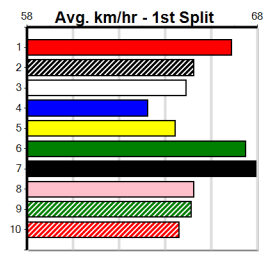

SPORTSBET GO THE BLUE DOG

Distance: 400m, Race Type: Grade 5, Total Prizemoney: $2,925
1st: $1,950, 2nd: $600, 3rd: $300, 4th: $75

ESPECIAL DIGGER (7) will find this easier than her most recent racing and she has the speed to cross and lead throughout. SPICY MINX (1) can come out running and she will keep the pressure on throughout. JUNIOR'S MATE (8) has claims

Watchdog Tips: 7 1 8 3 Bet: Win 7

SPICY MINX [5] Drawn to be prominent throughout, danger $7.50
Owner(s): D Kerr
Winning Distances: < 300m (0) 300 - 399m (1) 400 - 499m (3) 500 - 599m (0) 600 - 699m (0) > 700m (0)
Winning Weights: 25.5(1) 25.6(1) 26.4(1) 26.7(1)
Race results table with columns: 2nd, 3rd, 4th, 5th, 6th, 7th, 8th

NO CHARGE [5] Great win last time, draw was a big help, risky $8.00
Owner(s): S Abela
Winning Distances: < 300m (0) 300 - 399m (1) 400 - 499m (2) 500 - 599m (0) 600 - 699m (0) > 700m (0)
Winning Weights: 26.0(1) 26.1(1) 26.4(1)
Race results table with columns: 1st, 2nd, 3rd, 4th, 5th, 6th, 7th, 8th

RADEBE [5] Better than his past two runs, must respect $6.00
Owner(s): S Van oirschot
Winning Distances: < 300m (0) 300 - 399m (4) 400 - 499m (8) 500 - 599m (0) 600 - 699m (0) > 700m (0)
Winning Weights: 31.2(1) 31.6(1) 31.7(1) 31.8(1) 32.0(1) 32.6(1) 32.8(1) 33.1(1) 33.3(1) 33.4(1) 33.5(1) 33.8(1)
Race results table with columns: 3rd, 2nd, 7th, 4th, 5th, 6th, 7th, 8th

RUTHLESS SECRET [5] Tough draw but has good muster, place claims $10.00
Owner(s): R Bean
Winning Distances: < 300m (0) 300 - 399m (1) 400 - 499m (2) 500 - 599m (0) 600 - 699m (0) > 700m (0)
Winning Weights: 26.4(1) 26.7(1) 26.8(1)
Race results table with columns: 3rd, 5th, 4th, 2nd, 6th, 7th, 8th

KENZIE KID [5] Mixing distances, may get crowded early, no $4.60
Owner(s): A Gringhuis
Winning Distances: < 300m (0) 300 - 399m (0) 400 - 499m (5) 500 - 599m (1) 600 - 699m (0) > 700m (0)
Winning Weights: 25.8(1) 26.0(1) 26.2(1) 26.6(2) 26.7(1)
Race results table with columns: 2nd, 6th, 7th, 5th, 4th, 3rd, 8th

1

2

3

4

5