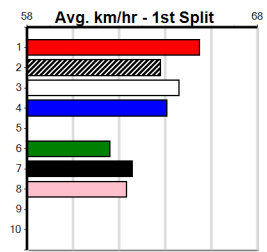

GRV DISTANCE RACING (0-4 WINS)

Distance: 680m, Race Type: Restricted Win, Total Prizemoney: $3,940
1st: $2,640, 2nd: $815, 3rd: $410, 4th: $75

REALITY IS (7) sizzled in a trial at Sandown and he should be ready for this distance range. INFRA ROCK (3) has caught the eye in his past two at Shepparton and he just needs a clear crack mid race. GOOD VIBES ONLY (4) has solid claims

Watchdog Tips: **7** **3** **4** **2** **Bet:** Box Quinella 3,4,7 ($10 for 333.33%)

Form Box	Wgt	Dist	Track	Date	Time	BON	Margin	1st/2nd (Time)	PIR	Checked	Comment	WR	Split 1	S/P	Grade	
1	CAPTURE MY SOUL [5] $4.60															
	Bitch Jan-22 Sire: TOMMY SHELBY Dam: FLORAL LACE Trainer: Jacqueline Berry (Ripplebrook)															
	Owner(s): G Miltos															
	Winning Distances: < 300m (0) 300 - 399m (0) 400 - 499m (1) 500 - 599m (3) 600 - 699m (0) > 700m (0)															
	Winning Weights: 25.8(1) 25.9(1) 26.4(1) 26.7(1)															
	6th (5)	26.5	515	SAN	R12	07-Nov-24	30.23	28.99	8.50L NEED A PILOT (29.67)	M/5888	.	.	.	5.13	$31.50	5
	2nd (3)	26.2	600	MEP	R6	13-Nov-24	34.83	34.58	1.75L PAW BODHI (34.72)	M/4442	.	SW	.	9.27	$8.10	RWH
	4th (4)	26.3	600	MEA	R5	22-Nov-24	34.71	34.33	4.50L CROCODILE ROLL (34.40)	S/5554	.	.	.	9.12	$13.30	RWF
	8th (7)	26.9	640	SLE	R8	01-Dec-24	37.83	36.46	20.00 RAYA STAR (36.46)	M/7888	.	.	.	6.24	$28.30	S
	6th (6)	27.0	600	MEP	R5	11-Dec-24	35.36	34.03	11.00 VALLETTA DIVA (34.60)	M/6665	.	.	.	9.42	$16.00	RWH
7th (2)	26.9	600	MEP	R8	18-Dec-24	35.22	34.59	6.50L PRETTY HOT (34.79)	M/8877	.	.	.	9.51	$14.10	X45	
5th (8)	26.9	715	SAP	R4	23-Dec-24	43.34	42.47	13.00 GOOD VIBES ONLY (42.47)	M/5555	.	.	.	6.48	$6.60	RW	
2nd (3)	26.5	595	SAP	R8	30-Dec-24	34.47	33.97	7.50L TAMMY MCIVOR (33.97)	M/5432	.	.	.	9.49	$38.20	X45	
Last 3 wins NOT included above																
1st (3)	26.7	510	SLE	R5	29-Feb-24	29.30	29.14	6.50L DE GOEY PIE (29.74)	Q/111	.	.	.	9.23	$1.40	X67	
1st (1)	25.9	460	WGL	R10	25-Apr-24	26.24	26.05	0.75L BANDARI (26.28)	M/222	.	.	.	6.67	$2.70	X67	
1st (2)	26.4	515	SAP	R11	14-Oct-24	29.91	29.64	4.50L BONIECKI (30.22)	M/3311	.	SW	.	5.24	$3.20	5	
2	VODKA AND ICE [6] $7.50															
	Dog Jan-23 Sire: FERNANDO BALE Dam: ZIPPING KELLY Trainer: Graeme Jose (Catani)															
	Owner(s): D Garrett															
	Winning Distances: < 300m (0) 300 - 399m (0) 400 - 499m (2) 500 - 599m (0) 600 - 699m (0) > 700m (0)															
	Winning Weights: 32.5(1) 32.6(1)															
	3rd (4)	32.8	435	SLE	R10	10-Nov-24	24.80	24.30	5.50L ROYAL PRIDE (24.44)	M/443	.	.	.	5.37	$4.40	X67H
	7th (2)	32.7	510	SLE	R4	17-Nov-24	30.07	28.68	13.00 SLAY QUEEN MOLLY (29.20)	M/677	.	.	.	9.59	$2.50	X67
	1st (2)	32.6	460	WGL	R5	21-Nov-24	25.98	25.98	2.00L LOTS OF BUGS (26.11)	M/543	.	.	.	6.67	$2.10	T3-7
	2nd (1)	32.9	515	SAP	R10	02-Dec-24	29.84	29.53	1.00L SLAY QUEEN MOLLY (29.77)	M/6444	.	SW	.	5.18	$3.20	6G
	4th (2)	32.6	515	SAP	R9	09-Dec-24	30.13	29.54	4.75L TALK THAT TALK (29.81)	M/4544	.	.	.	5.27	$1.80	X67H
5th (4)	32.7	460	WGL	R3	17-Dec-24	26.27	25.52	5.50L WINTER GOES (25.91)	S/886	.	.	.	6.87	$6.80	X67H	
2nd (1)	33.0	595	SAP	R6	23-Dec-24	34.47	34.02	7.00L CASHING OUT (34.02)	M/2222	.	.	.	9.36	$7.10	RWH	
2nd (1)	32.4	595	SAN	R7	02-Jan-25	34.51	34.27	3.5L CASHING OUT (34.27)	M/3343	.	.	.	9.34	$6.30	RWF	
Last 3 wins NOT included above																
1st (8)	32.5	400	WGL	R1	08-Oct-24	22.83	22.58	3.5L LITTLE CHATTER (23.07)	M/31	.	.	.	8.52	$2.50	M	
3	INFRA ROCK [5] $2.40															
	Dog Nov-22 Sire: AUSSIE INFRARED Dam: LITTLE TUBBSY Trainer: Mark McClelland (Lovely Banks)															
	Owner(s): O Corte															
	Winning Distances: < 300m (0) 300 - 399m (0) 400 - 499m (1) 500 - 599m (0) 600 - 699m (3) > 700m (0)															
	Winning Weights: 33.5(1) 33.6(1) 33.8(1) 34.3(1)															
	1st (4)	33.8	680	WGL	R4	04-Nov-24	39.26	39.26	5.50L CANYA VIVI (39.62)	M/111	.	SW	.	18.38	$1.80	RW
	6th (8)	33.7	650	SHP	R6	11-Nov-24	37.90	37.40	7.50L ANNABELLA ROSE (37.40)	S/6876	.	.	.	18.00	$3.10	RW
	1st (6)	34.3	660	BAL	R6	20-Nov-24	38.04	38.04	3.25L ANNABELLA ROSE (38.26)	S/4222	.	.	.	12.92	$4.40	RW
	2nd (5)	34.0	730	MEP	R5	27-Nov-24	43.20	42.73	7.00L ROMANTIC RED (42.73)	M/5543	.	.	.	5.14	$3.50	RW
	3rd (3)	34.2	680	GEL	R4	06-Dec-24	39.26	39.04	3.25L ROMANTIC RED (39.04)	M/6655	.	.	.	18.43	$4.20	RW
5th (8)	34.3	600	MEP	R5	11-Dec-24	35.24	34.03	9.50L VALLETTA DIVA (34.60)	S/7777	.	.	.	9.46	$4.10	RWH	
3rd (8)	34.0	650	SHP	R5	30-Dec-24	37.45	37.18	3.00L MEPUNGA INFRARED (37.25)	M/5544	.	.	.	17.55	$7.50	RWH