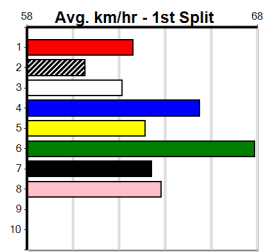

GRV VICBRED SERIES (1-4 WINS) HT3

Distance: 460m, Race Type: Restricted Win Heat, Total Prizemoney: $2,925
1st: $1,950, 2nd: $600, 3rd: $300, 4th: $75

ELLIOTT (8) has been sparingly raced but he is an absolute rocket when on song and he should be primed to fire fresh. OLIVER KELTON (4) beat a good one here last time and he should be in the mix throughout. ASTON REEVES (1) has solid claims.

Watchdog Tips: **8** **4** **1** **5** **Bet:** **Box Trifecta 1,4,5,8 ($10 for 41.67%)**

1

ASTON REEVES [5] **Continues to impress, powerful type, threat** **$4.60**
BK Dog Jan-23 Sire: ASTON FASTNET Dam: ASTON TOPAZ Trainer: Mark McClelland (Lovely Banks)
Owner(s): R Borda
Winning Distances: < 300m (0) 300 - 399m (0) 400 - 499m (1) 500 - 599m (2) 600 - 699m (0) > 700m (0)
Winning Weights: 34.4(1) 34.7(1) 34.8(1)

Pos	Dist	Wgt	Track	Date	Time	BOB	Margin	1st/2nd (Time)	PIR	Checked	Comment	WR	Split 1	S/P	Grade	
5th	(3)	35.0	457 TEM	R7	13-Nov-24	26.67	25.96	10.00 CHASIN' OPIE (25.96)						$4.60	5	
3rd	(6)	34.6	450 SHP	R3	16-Nov-24	25.89	25.20	7.50L ATLAS ALIEN (25.38)	S/653				6.96	$5.10	7	
3rd	(6)	34.7	525 WAG	R3	22-Nov-24	30.68	30.40	4.00L EGO (30.40)					5.33	$3.90	XM5	
3rd	(3)	35.0	457 TEM	R9	27-Nov-24	26.38	25.93	1.75L AFFORDABILITY (26.26)						$3.90	5	
1st	(3)	34.4	525 WAG	R3	06-Dec-24	30.07	30.03	2.50L HIGH CARD (30.25)						$5.33	$2.70 XM5	
4th	(2)	34.8	450 SHP	R9	09-Dec-24	25.59	25.03	8.00L REPRESENT (25.03)	M/776				6.82	$15.10	X67	
2nd	(4)	34.6	525 WAG	R6	13-Dec-24	30.43	30.28	1.5L LET'S GO LEGEND (30.33)						5.36	$8.50	5H
1st	(2)	34.8	525 WAG	R8	20-Dec-24	30.44	30.44	0.10L LATCH ON (30.45)						5.34	$5.50	5F

Last 3 wins NOT included above

Pos	Dist	Wgt	Track	Date	Time	BOB	Margin	1st/2nd (Time)	PIR	Checked	Comment	WR	Split 1	S/P	Grade	
1st	(8)	34.7	457 TEM	R1	06-Nov-24	26.19	25.93	12.00 JACOBITE BOUNCE (26.99)							$1.40	M

Prize Best $16040.00 FSH
Starts 14-3-4-4
Trk/Dts 0-0-0-0
APM 14505

2

NOT OUR FAULT [7] **Still learning, rises in class, prefer others** **$21.00**
F Dog Jan-23 Sire: FERNANDO BALE Dam: ZIPPING KELLY Trainer: Graeme Jose (Catani)
Owner(s): G Jose
Winning Distances: < 300m (0) 300 - 399m (0) 400 - 499m (1) 500 - 599m (0) 600 - 699m (0) > 700m (0)
Winning Weights: 34.1(1)

Pos	Dist	Wgt	Track	Date	Time	BOB	Margin	1st/2nd (Time)	PIR	Checked	Comment	WR	Split 1	S/P	Grade
3rd	(4)	34.5	435 SLE	R2	06-Oct-24	24.68	24.16	6.00L SPRING REGENCY (24.28)	M/733				5.54	$41.90	MF
3rd	(1)	35.0	400 WGL	R1	22-Oct-24	23.40	22.73	6.50L BARKLY STREET (22.95)	M/66				8.71	$1.40	M
5th	(3)	34.5	435 SLE	R1	10-Nov-24	25.14	24.30	7.00L STRIKE A MATCH (24.68)	S/865				5.59	$4.10	M
3rd	(8)	34.6	425 BEN	R2	15-Nov-24	24.74	23.97	5.50L MAYFAIR JILL (24.36)	M/554		SW		6.86	$2.40	M
1st	(5)	34.1	460 WGL	R3	03-Dec-24	26.42	25.95	2.75L PAW URSULA (26.59)	M/531				6.71	$10.20	M
2nd	(5)	33.9	435 SLE	R2	08-Dec-24	24.83	24.13	7.50L THIRTY SECONDS (24.32)	M/722				5.44	$18.30	RWH
4th	(1)	34.0	435 SLE	R3	29-Dec-24	25.17	24.09	8.00L SECRETS WITHOUT (24.62)	M/655				5.40	$2.60	7
5th	(3)	34.2	460 WGL	R4	07-Jan-25	26.36	25.65	4.00L AMRON SAMMY (26.09)	S/533				6.85	$22.30	7

Last 3 wins NOT included above

Pos	Dist	Wgt	Track	Date	Time	BOB	Margin	1st/2nd (Time)	PIR	Checked	Comment	WR	Split 1	S/P	Grade
1st	(3)	34.1	460 WGL	R3	03-Dec-24	26.42	25.95	2.75L PAW URSULA (26.59)	M/531				6.71	$10.20	M

Prize Best $4965.00
Starts 26.36(3)-7/1/25
Trk/Dts 9-1-2-3
APM 2-1-0-0 2971