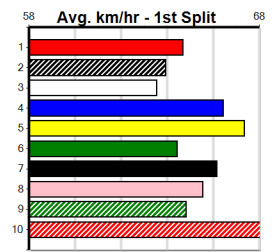

G'DAY CHEF CATERERS FINAL (250+RANK)

Distance: 400m, Race Type: S/E Final, Total Prizemoney: $7,325
1st: $5,000, 2nd: $1,500, 3rd: $750, 4th: $75

CORINTHIAN (8) has gone to another level in his past two and he is drawn to get all the breaks.
NACHO PROBLEM (1) has been brilliant in his past two and he just needs to step on terms.
TENSION HEAD (5) may be the value runner

Watchdog Tips: 8 1 5 6 **Bet:** Win 8

1

NACHO PROBLEM [4] **Brilliant in his past two, well drawn, main danger** **$3.60**
RF Dog May-22 **Sire: FLYING RICCIARDO** **Dam: I'M POPPY** **Trainer: Danielle Smith (Lara)**
Owner(s): D Smith
Winning Distances: < 300m (0) 300 - 399m (0) 400 - 499m (6) 500 - 599m (0) 600 - 699m (0) > 700m (0)
Winning Weights: 30.9(1) 31.1(1) 31.3(1) 31.4(1) 31.7(2)

Box	1st	2nd	3rd	4th	5th	6th	7th	8th
1	1	1						
2	1	1	1					
3	1							
4	1			1	1			
5					1			
6		2	1	1	1	2		
7	2	1		1	1		3	
8			2		1	1		1

Last 3 wins NOT included above

Rank	Box	Dist	Wgt	Trk	Time	Margin	1st/2nd	Time	PIR	Checked	Comment	WR	Split 1	S/P	Grade
1st	(3)	31.1	425	BEN	R2	12-Jul-24	24.33	23.86	0.75L MEMPUNA ROCKY (24.37)	M/321			6.68	$5.40	MH
1st	(7)	31.7	460	GEL	R3	26-Jul-24	26.13	25.91	1.75L PAW WHISTLER (26.24)	M/211			6.64	$4.10	X67H
1st	(2)	31.3	450	WBL	R4	08-Aug-24	25.39	25.35	2.25L HOT SAKI (25.55)	Q/111			6.67	$1.70	X67H

2

CHESTER CAMPBELL [4] **Flying at present but prefer drawn out wide, no** **$10.00**
BK Dog Mar-22 **Sire: TOMMY SHELBY** **Dam: IN BLUE JEANS** **Trainer: Peter Craig (Langwarrin)**
Owner(s): AMSTEL (SYN), P Craig, L Jennings, N Tracy
Winning Distances: < 300m (0) 300 - 399m (3) 400 - 499m (6) 500 - 599m (0) 600 - 699m (0) > 700m (0)
Winning Weights: 33.9(1) 34.4(2) 34.5(2) 34.7(1) 34.8(1) 35.1(1) 35.4(1)

Box	1st	2nd	3rd	4th	5th	6th	7th	8th
1					1	1		
2		1					1	1
3				1		1	1	
4								
5	3			1				
6								
7	2				1	1		1
8	4	2			1	1		

Last 3 wins NOT included above

Rank	Box	Dist	Wgt	Trk	Time	Margin	1st/2nd	Time	PIR	Checked	Comment	WR	Split 1	S/P	Grade
1st	(8)	34.5	460	WGL	R4	09-Aug-24	26.22	25.58	0.75L HAMISH ROSE (26.26)	M/436			6.65	$19.70	X67
1st	(7)	34.8	350	HVL	R8	09-Oct-24	19.45	19.45	3.25L ESPECIAL CHARLIE (19.66)	M/6			6.67	$2.80	5
1st	(8)	35.4	300	HVL	R11	13-Oct-24	16.70	16.51	2.50L QUILLA REEF (16.86)	M/8			4.14	$1.70	5

3

BOMBSHELL BANJO (NSW)[4] **Gutsy heat winner but this is harder, tested** **$14.00**
WBK Bitch Dec-21 **Sire: FERNANDO BALE** **Dam: EL RAPIDO** **Trainer: David Kerr (Caldermeade)**
Owner(s): D Sacco
Winning Distances: < 300m (0) 300 - 399m (1) 400 - 499m (3) 500 - 599m (0) 600 - 699m (0) > 700m (0)
Winning Weights: 24.3(1) 24.8(1) 25.1(1) 25.2(1)

Box	1st	2nd	3rd	4th	5th	6th	7th	8th
1	1	1						
2	2						2	
3								
4			1					1
5								
6						1		1
7	1							1
8	1							

Last 3 wins NOT included above

Rank	Box	Dist	Wgt	Trk	Time	Margin	1st/2nd	Time	PIR	Checked	Comment	WR	Split 1	S/P	Grade	
1st	(2)	24.3	400	GEL	R1	23-May-24	22.83	22.37	3.00L MISTY BLUE (23.03)	Q/11			W	8.54	$2.00	M