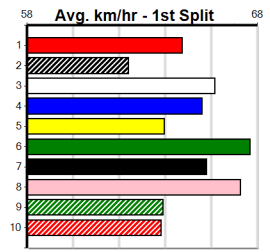

PHOTO MAN AT STUD

Distance: 400m, Race Type: Mixed 4/5, Total Prizemoney: $3,360
1st: $2,250, 2nd: $690, 3rd: $345, 4th: $75

AUGUSTUS FINCH (6) was narrowly beaten here in blistering time two runs back and he can go one better tonight. TANNER BALE (8) is better than his past two runs and he will dial up the pressure mid race. TALCOTT BALE (4) is flying at present

Watchdog Tips: **6** **8** **4** **3** Bet: Win 6

1
BLACKPOOL MONARO [5] Better than his past two, well drawn, place **$10.00**
BK Dog Jun-21 Sire: SHIMA SHINE Dam: LOCHINVAR ADORE Trainer: Natasha Fullerton (Long Gully)
Owner(s): S Flower
Winning Distances: < 300m (0) 300 - 399m (5) 400 - 499m (0) 500 - 599m (0) 600 - 699m (0) > 700m (0)
Winning Weights: 33.4(1) 33.8(1) 34.1(1) 34.5(2)
2nd (1) 33.4 390 BAL R3 27-May-24 22.54 22.20 1.75L ZIPPY WIESMAN (22.42) M/22 . . . . 8.60 $3.80 5
4th (3) 34.5 300 HVL R11 06-Oct-24 16.78 16.60 1.00L HAPPY CHICK (16.72) Q/4 . . . . 3.94 $14.40 5
2nd (3) 35.1 300 HVL R12 20-Oct-24 16.91 16.76 0.50L DELTA PAWS (16.88) M/2 . . . SW . 3.95 $6.60 5
3rd (7) 34.3 400 GEL R11 22-Nov-24 22.84 22.27 3.25L KELLY JANE (22.62) M/11 . . . . 8.34 $6.90 5
2nd (4) 34.4 300 HVL R12 01-Dec-24 16.72 16.23 1.25L NOVEMBER RAIN (16.63) M/3 . . . . 3.94 $11.80 5
1st (1) 34.5 300 HVL R11 08-Dec-24 16.72 16.47 0.75L HIGH END CASH (16.77) M/1 . . . . 3.92 $6.60 5
8th (4) 33.9 390 BAL R12 18-Dec-24 23.08 22.07 11.00 SHA TIN KING (22.37) M/35 . . . . 8.48 $20.20 5
4th (7) 34.0 300 HVL R4 29-Dec-24 16.68 16.51 2.50L MYALL SANDY (16.51) Q/3 . . . . 3.91 $41.30 X45
Last 3 wins NOT included above
1st (2) 34.5 385 SHP R3 07-Sep-23 21.99 21.82 1.00L KNEW THAT (22.06) M/21 . . . . 8.38 $4.80 T3-7
1st (6) 33.8 390 BAL R3 30-Dec-23 22.44 22.04 0.25L NO COMMENT (22.45) Q/11 . . . . 8.28 $6.80 6G
1st (8) 33.4 390 BAL R12 10-Jan-24 22.43 21.86 0.75L MAXIMUM ANG (22.48) S/11 . . . . 8.36 $9.50 5

2
AMBANI [5] Racing well but this is harder, prefer to watch **$26.00**
BKW Bitch Jan-23 Sire: HOOKED ON SCOTCH Dam: ZHENG Trainer: Christian Wilk (Tanjil South)
Owner(s): Eye Candy (SYN), C Wilk, K Gorman
Winning Distances: < 300m (0) 300 - 399m (0) 400 - 499m (7) 500 - 599m (0) 600 - 699m (0) > 700m (0)
Winning Weights: 24.8(1) 25.2(1) 25.4(1) 26.5(1) 26.6(1) 26.9(1) 27.2(1)
6th (7) 25.8 390 BAL R3 18-Nov-24 22.94 22.32 9.00L ABLETT FLYER (22.32) S/66 . . . . 8.71 $6.60 T3-5
6th (3) 25.9 400 GEL R13 26-Nov-24 23.42 22.58 9.00L RUN KITTY RUN (22.81) S/87 . . . . 8.82 $4.50 5
1st (1) 26.5 400 WGL R11 05-Dec-24 22.77 22.65 2.00L JESSICA PEARSON (22.89) M/33 . . . SW . 8.62 $2.50 5
1st (8) 26.6 400 GEL R12 10-Dec-24 22.72 22.51 3.00L GEORGIE BALE (22.93) M/11 . . . . 8.39 $5.20 5
7th (4) 26.8 435 SLE R12 15-Dec-24 24.89 24.27 4.75L DR. HAROLD (24.57) M/776 . . . . 5.51 $13.50 5
1st (2) 27.2 400 WGL R4 19-Dec-24 22.97 22.68 2.50L JASON ROSE (23.14) M/33 . . . . 8.62 $2.60 5
1st (8) 26.9 435 SLE R10 29-Dec-24 24.61 24.09 3.5L OUR MABEL (24.86) S/411 . . . . 5.39 $3.80 5
6th (8) 27.2 400 WGL R3 02-Jan-25 23.04 22.43 4.50L SIMPLY STYLISH (22.74) M/56 . . . SW . 8.66 $4.90 SH
Last 3 wins NOT included above
1st (5) 24.8 400 GEL R1 17-Sep-24 23.03 22.79 6.00L MAGIC TIGERESS (23.43) Q/11 . . . . 8.63 $4.20 M
1st (6) 25.2 400 GEL R10 01-Oct-24 22.84 22.76 3.00L ARCTIC GLAMOUR (23.04) Q/11 . . . . 8.43 $4.20 7
1st (1) 25.4 400 GEL R12 08-Oct-24 22.73 22.73 3.00L NEW LINE (22.94) Q/11 . . . . 8.42 $3.80 X67