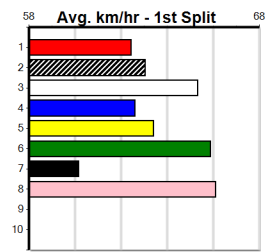

GRV VICBRED SERIES (1-4 WINS) HT4

Distance: 460m, Race Type: Restricted Win Heat, Total Prizemoney: $2,925
1st: $1,950, 2nd: $600, 3rd: $300, 4th: $75

BARRETOS (8) is armed with a dazzling turn of foot and he recently sizzled in a trial at Sale. JILL'S JULIETTE (6) is better than her past few runs and she just needs a little room early on. REEL INFRARED (4) is showing plenty of promise

Watchdog Tips: **8** **6** **4** **7** **Bet:** **Win 8**

1

BEST FOR LAST [5] **Down on confidence but has talent, place claims** **$10.00**

BK **Bitch** **Dec-22** **Sire: SHIMA SHINE** **Dam: BABY TALK** **Trainer: Gavin Clifton (Tynong North)**

Owner(s): WE'RE ALL MATES (SYN), G Clifton, D Mckenzie

Winning Distances: < 300m (0) 300 - 399m (0) 400 - 499m (3) 500 - 599m (0) 600 - 699m (0) > 700m (0)

Winning Weights: 31.1(1) 31.3(1) 31.5(1)

Run	Pos	Wgt	Dist	Track	Date	Time	BON	Margin	1st/2nd (Time)	PIR	Checked	Comment	WR	Split 1	S/P	Grade
1st	(2)	31.3	460	WGL	R9	25-Oct-24	25.95	25.73	0.75L FLYING BATTY (25.99)	Q/111	.	.	.	6.59	$11.80	7
8th	(4)	31.2	515	SAP	R3	02-Nov-24	31.21	29.56	23.00 REALITY BEST (29.62)	M/5778	.	.	.	5.24	$4.70	X67H
1st	(2)	31.5	435	SLE	R3	10-Nov-24	24.83	24.30	2.00L HAMISH ROSE (24.96)	M/521	.	SW	.	5.39	$3.80	X67H
3rd	(5)	31.8	435	SLE	R2	17-Nov-24	24.66	24.27	3.75L HIJACK (24.42)	M/544	.	SW	.	5.43	$18.50	X67F
6th	(7)	32.0	515	SAP	R8	25-Nov-24	30.52	29.49	14.00 HIGHLY ABRASIVE (29.58)	M/5776	.	.	.	5.24	$25.00	RWH
4th	(5)	31.6	510	SLE	R7	01-Dec-24	29.09	28.48	5.00L RHYTHMIC ENERGY (28.74)	M/664	.	.	.	9.43	$19.00	RWH
5th	(5)	32.0	435	SLE	R2	15-Dec-24	24.83	24.27	4.50L MIA MIGHTY (24.53)	S/766	.	.	.	5.47	$9.30	RW
6th	(7)	31.9	435	SLE	R9	20-Dec-24	24.88	24.11	5.00L BOTH SIDES (24.55)	S/666	.	.	.	5.47	$13.30	RWH

Last 3 wins NOT included above

Run	Pos	Wgt	Dist	Track	Date	Time	BON	Margin	1st/2nd (Time)	PIR	Checked	Comment	WR	Split 1	S/P	Grade
1st	(2)	31.1	435	SLE	R1	20-Oct-24	24.74	24.18	1.25L PAT CARD (24.82)	M/333	.	.	.	5.35	$9.50	M

Box History

Bx	1st	2nd	3rd	4th	5th	6th	7th	8th
1								
2	3							
3								1
4								
5			1	1	1			
6								1
7	1					2		
8								

Prize Best Starts Trk/Dts APM

Prize		$6520.00
Best Starts	25.95(2)-25/10/24	
Trk/Dts	11-3-1-1	
APM	3-1-0-1	4386