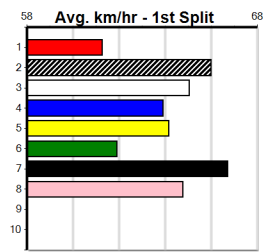

GRV VICBRED SERIES (1-4 WINS) HT1

Distance: 460m, Race Type: Restricted Win Heat, Total Prizemoney: $2,925
1st: $1,950, 2nd: $600, 3rd: $300, 4th: $75

LUXFORD (7) has been placed in two of three here and he has the speed to cross and lead throughout. SORRY I'M LATE (8) trialled well here over 400m and he will get a nice cart across early on. UP HILL SHILOH (3) must be respected.

Watchdog Tips: **7** **8** **3** **1** **Bet:** **Win 7**

1

SHAUN LEE ROSE [5] **No luck of late, good turn of foot, keep safe** **$10.00**

BE Dog Dec-22 Sire: MAGICAL BALE Dam: SHANTELLE ROSE Trainer: Jeffrey Chignell (Rosedale)

Owner(s): S Chignell
Winning Distances: < 300m (0) 300 - 399m (1) 400 - 499m (2) 500 - 599m (0) 600 - 699m (0) > 700m (0)
Winning Weights: 33.2(1) 34.0(2)

3rd	4th	5th	6th	7th	8th	
(2) 33.8 400 WGL R4 19-Nov-24	22.97	22.27	2.00L ELENA'S JEBRYNAH (22.84)	S/88	6.71	$14.60 RWH
(5) 33.6 460 WGL R9 26-Nov-24	26.39	25.79	7.00L REAPER (25.92)	S/866	6.93	$57.90 X67
(7) 33.5 510 SLE R4 08-Dec-24	29.41	28.42	7.50L WARRIOR ETHAN (28.89)	S/765	9.63	$30.50 X67
(1) 33.2 460 WGL R7 12-Dec-24	26.08	26.08	2.00L SOMERTON JUNE (26.20)	S/533	6.77	$5.40 T3-RW
(7) 33.4 460 WGL R7 17-Dec-24	26.54	25.52	7.50L BANKRUPT (26.04)	M/867	6.89	$11.70 5
(1) 33.5 435 SLE R11 22-Dec-24	24.82	24.14	4.75L QUEBEC BALE (24.50)	M/655	5.43	$6.40 5
(4) 33.5 460 WGL R8 31-Dec-24	26.28	25.67	9.00L READY TO STING (25.67)	S/774	6.96	$22.40 X45
F (2) 34.1 435 SLE R12 05-Jan-25	0.00	24.30	BLACK TYCOON (24.67)	M/7	5.49	$8.90 5

Last 3 wins NOT included above

1st	2nd	3rd	4th	5th	6th	7th	8th
(1) 34.0 350 HVL R2 20-Sep-24	19.70	19.41	3.25L JAZZ HANDS (19.92)	M/4	6.79	$2.30 M	
(1) 34.0 400 WGL R9 07-Nov-24	22.96	22.67	0.25L CUBAN LAD (22.97)	M/22	8.62	$2.00 T3-7	

Box History

Bx	1st	2nd	3rd	4th	5th	6th	7th	8th
1	2				1			
2			1	1		1		
3				1				
4				1	1			
5	1					1		
6								
7	1					1	1	
8					1	1	1	1

Prize Best Starts Trk/Dts APM: $3920.00, 26.08(5)-12/12/24, 19-3-1-1, 8-1-1-0, 2891

2

ASTON HAMILTON [5] **Resuming, may need the run, place best** **$8.00**

BD Dog Jul-22 Sire: FERNANDO BALE Dam: ASTON MIRAGE Trainer: Darren Archer (Nilma North)

Owner(s): R Borda
Winning Distances: < 300m (0) 300 - 399m (0) 400 - 499m (1) 500 - 599m (2) 600 - 699m (0) > 700m (0)
Winning Weights: 29.1(3)

1st	2nd	3rd	4th	5th	6th	7th	8th
(8) 29.1 460 WGL R3 21-May-24	26.00	25.83	6.50L PAW DIMETRA (26.44)	Q/111	6.60	$1.80 M	
(1) 29.1 515 SAP R9 22-Jul-24	30.24	29.48	1.25L OAKLYN BALE (30.32)	Q/2221	5.17	$2.00 X67H	
(1) 29.1 515 SAN R1 01-Aug-24	29.61	29.23	4.00L VAN WYCK (29.88)	Q/1111	5.12	$4.20 X67F	
(5) 28.9 525 MEP R10 14-Aug-24	30.82	29.83	9.00L PAW BRADLEY (30.20)	M/4555	5.21	$3.40 RW	
(4) 29.2 515 SAN R10 22-Aug-24	30.59	29.31	15.00 IRISH LUCY (29.58)	M/5777	5.18	$11.50 5	
(8) 29.5 525 MEP R3 16-Oct-24	30.59	29.96	7.00L MY MAGIC MAN (30.14)	M/6654	5.23	$8.30 5	
(1) 29.4 515 SAN R5 07-Nov-24	30.25	28.99	7.50L NANGAR JIM (29.75)	Q/3556	5.11	$5.10 5	

Last 3 wins NOT included above

Box History

Bx	1st	2nd	3rd	4th	5th	6th	7th	8th
1	2					1		
2								
3								
4							1	
5						1		
6								
7								
8	1		1					

Prize Best Starts Trk/Dts APM: $10855.00, 26.00(8)-21/5/24, 7-3-0-1, 1-1-0-0, 3875