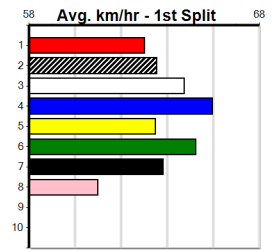

GRV VICBRED SERIES (1-4 WINS) HT2

Distance: 460m, Race Type: Restricted Win Heat, Total Prizemoney: $2,925
1st: $1,950, 2nd: $600, 3rd: $300, 4th: $75

MR. THOMAS (8) has been enormous in his past three at Sale and he will be carving out time on the arm. SMOKIN' BILLY (2) had little luck when resuming and he can make amends this time around. AKINA JAZZ (7) is never too far away.

Watchdog Tips: **8** **2** **7** **5** **Bet:** **Win 8**

1

LOTS OF BUGS [6] **Steady in his past two, needs to lead, tough ask** **$10.00**

BK Dog Feb-23 Sire: LOTS OF CHATTER Dam: YOU BUG ME Trainer: Graeme Jose (Catani)

Owner(s): T Jose
Winning Distances: < 300m (0) 300 - 399m (0) 400 - 499m (2) 500 - 599m (0) 600 - 699m (0) > 700m (0)
Winning Weights: 32.8(1) 33.2(1)

8th (2)	7th (4)	2nd (5)	4th (7)	7th (4)	1st (8)	6th (2)	5th (2)
33.4 435 SLE R9 10-Nov-24 25.30 24.30 10.00 DR. BELL (24.63) M/688 . . . . . 5.55 $4.80 X67H	33.7 425 BEN R4 15-Nov-24 24.77 23.97 12.00 RED EMPEROR (23.98) M/877 . . . . . 6.77 $32.90 RWH	33.1 460 WGL R5 21-Nov-24 26.11 25.98 2.00L VODKA AND ICE (25.98) M/211 . . . . . 6.61 $3.60 T3-7	33.0 510 SLE R6 01-Dec-24 29.17 28.48 6.00L COSMIC REWARD (28.78) M/554 . . . . . 9.24 $29.70 RWH	32.9 515 SAP R10 09-Dec-24 30.65 29.54 12.00 LUNA MIKADO (29.82) M/3477 . . . VO 5.22 $12.40 X67H	32.8 460 WGL R4 17-Dec-24 26.24 25.52 2.25L PAW HARRIS (26.40) M/1111 . . . . . 6.61 $9.10 X67H	33.0 460 WGL R4 24-Dec-24 26.45 25.54 7.50L WINTER GEMS (25.95) M/777 . . . . . 6.72 $19.80 X67H	32.5 515 SAN R2 02-Jan-25 30.72 29.35 16.00 URANA XAVIER (29.63) M/3575 . . . . . 5.25 $46.00 X67

Last 3 wins NOT included above

1st (8)	33.2 435 SLE R2 29-Sep-24 24.99 24.44 1.25L MIKAELA'S JOY (25.07) M/211 . . . . . 5.39 $5.60 MH
. . . . .	. . . . .

Box History

Bx	1st	2nd	3rd	4th	5th	6th	7th	8th
1								
2								
3					1	1		1
4					1			2
5		1						
6								
7			1	1				
8	2							

Prize Best Starts Trk/Dts APM $4400.00 26.11(5)-21/11/24 12-2-1-1 4-1-1-0 3499

2

SMOKIN' BILLY [6] **No luck when resuming, can atone, danger** **$2.80**

BD Dog Mar-23 Sire: HOOKED ON SCOTCH Dam: IT'S NOT FUN Trainer: Ian Brown (Loch)

Owner(s): S Van lieshout
Winning Distances: < 300m (0) 300 - 399m (0) 400 - 499m (1) 500 - 599m (1) 600 - 699m (0) > 700m (0)
Winning Weights: 32.7(1) 32.9(1)

7th (3)	1st (2)	1st (1)	5th (4)	7th (4)
32.8 525 MEP R2 06-Nov-24 31.09 29.90 8.50L VISTA VANADIUM (30.51) M/2388 . . . SW . 5.24 $2.40 MH	32.7 525 MEP R2 13-Nov-24 29.96 29.96 13.00 QUINLAN (30.84) M/1111 . . . SW . 5.25 $1.50 M	32.9 460 WGL R7 19-Nov-24 25.78 25.67 7.00L GOOD VIBES ONLY (26.24) Q/1111 . . . . . 6.55 $3.20 X67	33.1 460 WGL R9 26-Nov-24 26.56 25.79 9.50L REAPER (25.92) M/677 . . . SW . 6.84 $2.50 X67	32.7 460 WGL R5 03-Jan-25 26.01 25.39 7.00L PASS THE BUCK (25.56) M/788 . . . . . 6.75 $38.40 SH

Last 3 wins NOT included above

Box History

Bx	1st	2nd	3rd	4th	5th	6th	7th	8th
1	1							
2	1							
3								1
4					1		1	
5								
6								
7								
8								

Prize Best Starts Trk/Dts APM $3850.00 25.78(1)-19/11/24 5-2-0-0 3-1-0-0 3080