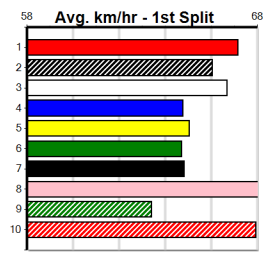

VIATEK CONSOLATION FINAL (250+RANK)

Distance: 400m, Race Type: Special Event, Total Prizemoney: $3,360
1st: $2,250, 2nd: $690, 3rd: $345, 4th: $75

FLEX FOR ME (3) has been simply brilliant in his past two and he can go one better tonight. HIGH FINANCE (2) is racing with confidence and she will be in the firing line throughout. JUMBUK DAMIEN (5) is showing plenty of promise

Watchdog Tips: **3** **2** **5** **6** **Bet:** Box Quinella 2,3,5 ($10 for 333.33%)

1 HARLEY [4] Needs to lead, will cop pressure, prefer others **$16.00**

RF Bitch Jan-22 Sire: FERNANDO BALE Dam: SMOKIN' CINDY Trainer: Gregory Mills (Frankston)

Owner(s): Franstail (SYN), R Burns, G Mills, J Mills, M Hummel, A Corrone
Winning Distances: < 300m (0) 300 - 399m (2) 400 - 499m (2) 500 - 599m (0) 600 - 699m (0) > 700m (0)

Winning Weights: 25.4(1) 25.9(1) 26.0(1) 27.1(1)

Run	Pos	Wgt	Dist	Track	Date	Time	BON	Margin	1st/2nd (Time)	PIR	Checked	Comment	WR	Split 1	S/P	Grade
2nd (4)	25.8	400	WGL	R3	17-Sep-24	23.20	22.38	0.05L	CELTIC BOUY (23.20)	M/11	.	SW	.	8.48	$4.10	5
2nd (7)	25.8	400	WGL	R7	24-Oct-24	23.20	22.95	0.10L	PAW XAVIER (23.19)	Q/12	.	.	.	8.34	$5.30	T3-5
2nd (2)	25.7	400	WGL	R5	31-Oct-24	23.04	22.67	2.00L	RADEBE (22.90)	M/32	.	.	.	8.42	$7.10	T3-5
5th (5)	26.4	400	WGL	R11	03-Dec-24	23.13	22.49	1.5L	MISTY AMY (23.03)	M/12	.	.	.	8.37	$12.80	5
2nd (6)	26.2	400	WGL	R10	06-Dec-24	22.97	22.44	0.25L	DAWNY BY NAME (22.96)	M/21	.	.	.	8.29	$8.60	5
6th (6)	26.7	400	WGL	R10	10-Dec-24	23.49	22.39	8.00L	FLYING MUFFIN (22.93)	Q/12	.	.	.	8.39	$30.50	5
5th (7)	26.2	400	WGL	R12	24-Dec-24	23.16	22.19	4.00L	MICK SAYS SO (22.88)	Q/12	.	.	.	8.27	$19.70	5
1st (6)	26.0	400	WGL	R11	02-Jan-25	22.95	22.43	0.50L	DISCO GIZMO (22.97)	M/11	.	VO	.	8.30	$2.20	SH

Last 3 wins NOT included above

Run	Pos	Wgt	Dist	Track	Date	Time	BON	Margin	1st/2nd (Time)	PIR	Checked	Comment	WR	Split 1	S/P	Grade
1st (5)	27.1	300	HVL	R2	01-Nov-23	17.10	16.92	3.5L	TEXICALI FLASH (17.35)	Q/1	.	SW	.	3.87	$2.50	M
1st (1)	25.4	400	WGL	R10	13-Apr-24	22.86	22.82	1.5L	CONSPIRED (22.95)	Q/11	.	.	.	8.33	$4.40	X67
1st (8)	25.9	395	TRA	R3	01-May-24	22.42	21.88	0.10L	DR. KENNETH (22.42)	Q/111	.	V3	.	3.68	$2.80	6G

Box History

Bx	1st	2nd	3rd	4th	5th	6th	7th	8th
1	1							
2		1						
3			1					
4				1				
5	1	1		2	1			
6	1	1				1	1	1
7		2			1			1
8	1	1	1	3				

Prize Best Starts Trk/Dts APM: $10905.00, 22.86(1)-13/4/24, 30-4-7-4, 18-2-4-2, 3472