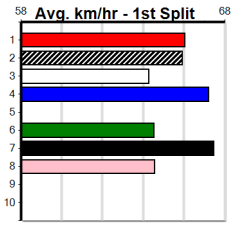

Warragul

SPORTSBET WARRAGUL CUP HT1

Distance: 460m, Race Type: S/E Heat, Total Prizemoney: \$7,325
1st: \$5,000, 2nd: \$1,500, 3rd: \$750, 4th: \$75

3

8:10PM

(VIC time)

BIG ENERGY (4) has returned to his brilliant best in recent months and he will appreciate the empty draw outside. TATTOOED (8) lit up the clock here last time and he will set a cracking pace. ORLI BALE (2) is never too far away