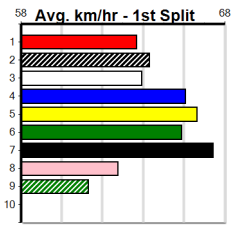

OAKS SUPER BOX

12

10:58PM

(VIC time)

Distance: 400m, Race Type: Mixed 4/5, Total Prizemoney: \$3,360
1st: \$2,250, 2nd: \$690, 3rd: \$345, 4th: \$75

BRING YOUR BEST (7) normally hits the ground running and he should prove too zippy for his rivals. HOT SCOTCH (5) has the class edge and he just needs a little luck in the early stages. RED ED (2) is racing in career best form at present

Watchdog Tips:

7

5

2

6

Bet:

Win 7

Main table containing race details for 10 races. Each race entry includes horse name, trainer, odds, and winning boxes. Race 1: YOU'RE IN LUCK [5] DASH TA FAME \$26.00. Race 2: RED ED [5] ROCKIN' ROSIE \$6.00. Race 3: SKY HIGH DREAMS [4] AVA'S DREAM \$9.00. Race 4: BRAEMAR CORA [5] BRAEMAR KEELIE \$12.00. Race 5: HOT SCOTCH [4] ZALL GOOD \$3.40. Race 6: BUSHMAN'S ARCHIE (WA)[5] BUSHMAN'S POPPY \$7.00. Race 7: BRING YOUR BEST [4] BRING YOUR BANJO \$2.80. Race 8: SASSY SWAN [4] FEARLESS SWAN \$15.00. Race 9: HURRICANE MIAMI [5] Res. LOYAL MISS \$21.00. Race 10: *** NO RESERVE ***