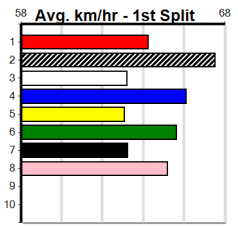

VIATEK (1-3 WINS)

Distance: 400m, Race Type: Restricted Win, Total Prizemoney: $2,925
1st: $1,950, 2nd: $600, 3rd: $300, 4th: $75

Watchdog Tips:

6 2 1 5 Bet: Win 6

Table for race 1: I'M A TREASURE (NSW)[5]. Includes horse name, trainer, odds, and winning boxes.

Table for race 2: HERE COMES FOXY [7]. Includes horse name, trainer, odds, and winning boxes.

Table for race 3: ASTONISHING LADY [7]. Includes horse name, trainer, odds, and winning boxes.

Table for race 4: SACRED SWORD [6]. Includes horse name, trainer, odds, and winning boxes.

Table for race 5: FOLLOW THE SUN [6]. Includes horse name, trainer, odds, and winning boxes.

Table for race 6: ZONNEKEYN [6]. Includes horse name, trainer, odds, and winning boxes.

Table for race 7: SPEEDY BEAR [6]. Includes horse name, trainer, odds, and winning boxes.

Table for race 8: NO CHARGE [6]. Includes horse name, trainer, odds, and winning boxes.

Table for race 9: *** NO RESERVE ***. Includes trainer and owner information.

Table for race 10: *** NO RESERVE ***. Includes trainer and owner information.