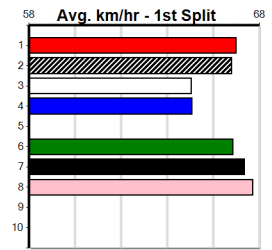

SPORTSBET WARRAGUL CUP HT2

Distance: 460m, Race Type: S/E Heat, Total Prizemoney: $7,325
1st: $5,000, 2nd: $1,500, 3rd: $750, 4th: $75

FIELD DAY (7) is one of the most gifted chasers in the game and he should get a nice cart across early on. HOTEL WHISKY ONE (6) has been enormous in recent months and he has the pace to cross and lead. MILE A MINUTE (8) must be respected

Watchdog Tips: 7 6 8 1 **Bet:** Win 7

1

IDYLLIC JAMES [5] **$10.00**

BE Dog Mar-22 **Sire: FERNANDO BALE Dam: PRINCESS KIWI**

Owner(s): C Capuano Trainer: Clint Capuano (Anakie)

Winning Distances: < 300m (0) 300 - 399m (0) 400 - 499m (8) 500 - 599m (0) 600 - 699m (0) > 700m (0)

Winning Weights: 30.8(2) 30.9(1) 31.2(3) 31.3(1) 32.0(1)

Box	1st	2nd	3rd	4th	5th	6th	7th	8th
1	3	1						
2	1							
3	1							
4				1				
5	1		1					1
6		1						
7	1							
8	1				2			

Prize Best Starts Trk/Dts APM: $19905.00 FSH 15-8-2-2 0-0-0-0 8039

1

2

MOTION SENSOR [2] **$7.50**

BK Dog Mar-22 **Sire: BERNARDO Dam: NO TALKING**

Owner(s): OUR FAMILY (SYN), B Selleck, D Selleck, J Selleck, H Selleck, J Lindsay, B Lindsay Trainer: Debbie Selleck (Tooradin)

Winning Distances: < 300m (0) 300 - 399m (0) 400 - 499m (6) 500 - 599m (5) 600 - 699m (0) > 700m (0)

Winning Weights: 30.8(1) 31.2(1) 31.4(1) 31.5(1) 31.6(1) 32.2(1) 32.3(1) 32.4(1) 32.8(2) 33.4(1)

Box	1st	2nd	3rd	4th	5th	6th	7th	8th
1	3							1
2			1	1				1
3	2				3			1
4	1	1			1			2
5	1	1	1	1	1			
6	2		1					
7	1	1	2	1		1	1	
8	1		1	1			1	2

Prize Best Starts Trk/Dts APM: $56050.00 FSH 25.54(1)-24/12/24 40-11-3-6 9-4-1-2 19873

2

3

TAKUMI BALE (NSW)[5] **$16.00**

BD Dog Feb-22 **Sire: DROOPYYS SYDNEY Dam: WINNIE ALLEN**

Owner(s): B Wheeler Trainer: Rebecca Gibbons (Avalon)

Winning Distances: < 300m (0) 300 - 399m (1) 400 - 499m (3) 500 - 599m (2) 600 - 699m (0) > 700m (0)

Winning Weights: 31.6(1) 31.7(1) 31.8(1) 32.1(1) 32.2(1) 32.5(1)

Box	1st	2nd	3rd	4th	5th	6th	7th	8th
1		1	1					
2	3	1		2				
3	1	1	1	1				
4		1	1			1	1	
5							1	
6	1	1			1	2		
7	1	1	1	1				
8	1		1	1				1

Prize Best Starts Trk/Dts APM: $23155.00 FSH 33-6-6-4 0-0-0-0 8581

3

4

EL CRIMP ADORE [3] **$51.00**

WF Dog May-21 **Sire: FERNANDO BALE Dam: CRIMSON VIXEN**

Owner(s): G Ponton Trainer: Dawn Johnston (Toongabbie)

Winning Distances: < 300m (0) 300 - 399m (0) 400 - 499m (11) 500 - 599m (2) 600 - 699m (0) > 700m (0)

Winning Weights: 31.5(1) 31.9(1) 32.0(2) 32.3(1) 32.4(1) 32.6(1) 32.7(2) 32.9(1) 33.1(2) 33.3(1)

Box	1st	2nd	3rd	4th	5th	6th	7th	8th
1	2	2	4					
2	2	3	1	5				
3	2	1	2	1	1	1		
4	2	1	3		3	2	1	1
5	3	1		3				2
6	1			1	2			
7	3	3	4	2	2			
8	3	6		2	1	3		

Prize Best Starts Trk/Dts APM: $49388.57 FSH 25.72(1)-19/11/24 84-13-13-22 30-5-4-9 16979

4

5

*** VACANT BOX ***

Sire: Dam:

Owner(s): Trainer:

Winning Distances: < 300m (0) 300 - 399m (0) 400 - 499m (0) 500 - 599m (0) 600 - 699m (0) > 700m (0)

Winning Weights:

Box History

5