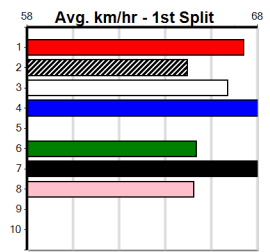

SPORTSBET WARRAGUL CUP HT7

Distance: 460m, Race Type: S/E Heat, Total Prizemoney: $7,325
1st: $5,000, 2nd: $1,500, 3rd: $750, 4th: $75

DEADLY AVENGER (7) should assume control mid race and he will be carving out time on the arm.
SUNNYSIDE JO (4) pings the lids for a living and she will be in the firing line from the outset. KING
OWEN (6) is a very powerful type

Watchdog Tips: 7 4 6 2 Bet: Win 7

HARA'S BUDDY (QLD)[5] Drawn to be on the pace throughout, place hope $4.60
Owner(s): Hara's Ace (SYN), T Glover, J Daley
Sire: EQUALIZER Dam: HARA'S PENNY
Trainer: Jessica Hopkins (Junction Village)
Winning Distances: < 300m (0) 300 - 399m (9) 400 - 499m (3) 500 - 599m (1) 600 - 699m (0) > 700m (0)
Winning Weights: 33.7(1) 33.8(2) 33.9(4) 34.0(2) 34.1(2) 34.3(1) 35.2(1)
Box History table and Prize Best Starts Trk/Dts APM

ZIPPING HOPKINS (NSW)[4] Armed with a mighty finish, must keep safe $4.80
Owner(s): Hallinan Hallinan (SYN), M Hallinan, F Hallinan
Sire: MY REDEEMER Dam: ZIPPING IVY
Trainer: Brooke Ennis (Avalon)
Winning Distances: < 300m (0) 300 - 399m (0) 400 - 499m (2) 500 - 599m (8) 600 - 699m (2) > 700m (0)
Winning Weights: 31.7(1) 32.3(1) 32.4(1) 32.6(1) 32.8(1) 32.9(2) 33.0(3) 33.4(1) 33.8(1)
Box History table and Prize Best Starts Trk/Dts APM

VILMA BALE (NSW)[5] Needs to lead, pace in four is a worry, no $26.00
Owner(s): B Wheeler
Sire: ALLEN DEED Dam: WANNA ALLEN
Trainer: Rebecca Gibbons (Avalon)
Winning Distances: < 300m (0) 300 - 399m (1) 400 - 499m (1) 500 - 599m (3) 600 - 699m (0) > 700m (0)
Winning Weights: 29.3(1) 29.6(1) 29.7(2) 29.8(1)
Box History table and Prize Best Starts Trk/Dts APM

SUNNYSIDE JO [4] Pings the lids, extremely versatile, main danger $6.00
Owner(s): P Connell
Sire: MY REDEEMER Dam: MINTER BEE
Trainer: David Kerr (Caldermeade)
Winning Distances: < 300m (0) 300 - 399m (0) 400 - 499m (7) 500 - 599m (10) 600 - 699m (4) > 700m (3)
Winning Weights: 26.5(1) 26.6(2) 26.7(1) 26.8(5) 26.9(2) 27.1(1) 27.3(5) 27.4(2) 27.5(2) 27.8(1) 27.9(1) 28.1(1)
Box History table and Prize Best Starts Trk/Dts APM

*** VACANT BOX ***
Owner(s):
Sire: Dam:
Trainer:
Winning Distances: < 300m (0) 300 - 399m (0) 400 - 499m (0) 500 - 599m (0) 600 - 699m (0) > 700m (0)
Winning Weights:
Box History

1

2

3

4

5