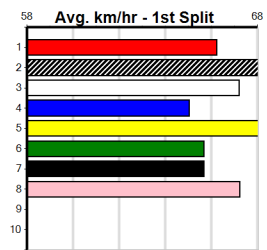

SPORTSBET WARRAGUL CUP HT5

Distance: 460m, Race Type: S/E Heat, Total Prizemoney: $7,325
1st: $5,000, 2nd: $1,500, 3rd: $750, 4th: $75

FLYING ZULU (3) is one of the best sprinters in the land and he should find the rail soon after box rise. BAREFOOT ZULU (6) is a star NSW speedster and he just needs a little room early on. FRED ROSE (1) will be charging to the line

Watchdog Tips: 3 6 1 4 Bet: Trifecta 3,6/1,3,6/1,3,4,6,7 ($10 - 83.33%)

1 FRED ROSE [3] Powerful type, scrapes the paint, can threaten $12.00
WBK Dog Dec-20 Sire: FERNANDO BALE Dam: DASH OF ROSE
Owner(s): S Chignell
Trainer: Jeffrey Chignell (Rosedale)
Winning Distances: < 300m (0) 300 - 399m (0) 400 - 499m (9) 500 - 599m (19) 600 - 699m (1) > 700m (0)
Winning Weights: 35.0(1) 35.2(2) 35.3(1) 35.5(2) 35.8(6) 35.9(4) 36.0(1) 36.1(2) 36.2(3) 36.3(1) 36.4(2) 36.5(1) 36.6(1)
Box History table and Prize Best Starts table included.

2 SHEEZEL (QLD)[3] Needs to lead, suspect late, place claims best $7.50
BKW Dog Mar-22 Sire: BEAST UNLEASHED Dam: ISLA'S STYLE
Owner(s): B Kline
Trainer: Mario Briganti (Pearcedale)
Winning Distances: < 300m (0) 300 - 399m (13) 400 - 499m (8) 500 - 599m (0) 600 - 699m (0) > 700m (0)
Winning Weights: 35.2(1) 35.4(2) 35.6(3) 35.7(1) 35.8(2) 35.9(1) 36.6(1) 36.7(1) 36.8(1) 36.9(1) 37.1(3) 37.2(2) 37.3(2)
Box History table and Prize Best Starts table included.

3 FLYING ZULU [3] Superstar, explodes mid race, hard to hold out $1.90
BEBD Dog Sep-21 Sire: ORSON ALLEN Dam: CYCLONE JEBEL
Owner(s): S Thompson
Trainer: Jason Thompson (Pearcedale)
Winning Distances: < 300m (0) 300 - 399m (0) 400 - 499m (10) 500 - 599m (12) 600 - 699m (0) > 700m (0)
Winning Weights: 33.5(1) 33.7(1) 33.8(2) 34.0(4) 34.1(2) 34.2(2) 34.3(4) 34.4(2) 34.5(3) 34.6(1)
Box History table and Prize Best Starts table included.

4 BO RHAPSODY [3] Far from disgraced in his past two, keep safe $12.00
BK Dog Jan-22 Sire: SHIMA SHINE Dam: ABSOLUTE RUBY
Owner(s): Ruby Syndicate (SYN), R Matthews, A Scott, M Lowe, E Scott, N Brown, D Gleeson, G Johnson, V
Trainer: Dawn Johnston (Toongabbie)
Winning Distances: < 300m (0) 300 - 399m (2) 400 - 499m (7) 500 - 599m (3) 600 - 699m (0) > 700m (0)
Winning Weights: 33.5(1) 33.7(1) 33.9(1) 34.1(1) 34.2(2) 34.3(1) 34.4(1) 34.5(1) 34.7(1) 34.8(1) 35.1(1)
Box History table and Prize Best Starts table included.

5 CRUISING DEBBIE [4] Front runner, too much heat in this event, place $21.00
BKW Bitch Dec-21 Sire: MEPUNGA CRUZER Dam: MEPUNGA DEBBIE
Owner(s): A Mcdowall
Trainer: Brendan Pursell (Lara)
Winning Distances: < 300m (0) 300 - 399m (2) 400 - 499m (3) 500 - 599m (7) 600 - 699m (0) > 700m (0)
Winning Weights: 27.5(1) 27.6(1) 27.7(2) 27.8(2) 27.9(1) 28.0(2) 28.2(1) 28.3(1) 28.5(1)
Box History table and Prize Best Starts table included.