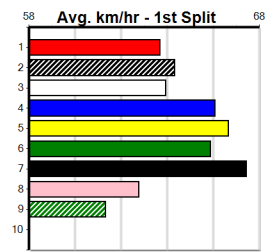

OAKS SUPER BOX

Distance: 400m, Race Type: Mixed 4/5, Total Prizemoney: $3,360
1st: $2,250, 2nd: $690, 3rd: $345, 4th: $75

BRING YOUR BEST (7) normally hits the ground running and he should prove too zippy for his rivals. HOT SCOTCH (5) has the class edge and he just needs a little luck in the early stages. RED ED (2) is racing in career best form at present

Watchdog Tips: **7** **5** **2** **6** **Bet:** **Win 7**

YOU'RE IN LUCK [5] ***** SCRATCHED ***** **$26.00**

BD Bitch Mar-21 Sire: MOREIRA Dam: DASH TA FAME Trainer: Phillip Repici (Hampton Park)

Owner(s): L Repici
Winning Distances: < 300m (0) 300 - 399m (2) 400 - 499m (2) 500 - 599m (3) 600 - 699m (0) > 700m (0)

Winning Weights: 23.9(1) 24.2(1) 24.3(1) 24.4(2) 24.6(2)

Pos	Dist	Wgt	Track	Date	Time	Margin	1st/2nd (Time)	PIR	Checked	Comment	WR	Split 1	S/P	Grade
5th (6)	23.8	515	SAP	R12	11-Nov-24	30.68	29.47	8.00L HOWE PIE (30.15)	M/6665			5.34	$26.20	5NP
7th (3)	24.3	300	HVL	R11	15-Nov-24	17.27	16.86	4.00L WHY NOT JULES (16.99)	M/6			4.04	$96.00	T3-5
6th (8)	24.0	515	SAP	R11	18-Nov-24	30.31	29.43	3.75L BIRMINGHAM (30.05)	M/3446			5.22	$43.20	T3-5H
7th (4)	23.6	525	MEP	R7	27-Nov-24	30.96	30.02	9.00L CASH NOW (30.36)	M/5677			5.30	$31.50	5
3rd (6)	24.1	510	SLE	R8	04-Dec-24	29.26	29.08	2.50L BRINDLE CHIC (29.10)	M/343		V5	9.40	$12.50	T3-5
4th (8)	24.5	510	SLE	R8	11-Dec-24	29.60	29.27	4.75L MADALIA TIPPER (29.27)	S/564			9.49	$15.60	5
7th (2)	23.7	300	HVL	R12	27-Dec-24	17.42	16.90	3.25L LAKEVIEW JACK (17.20)	M/8			4.07	$11.60	T3-5
5th (4)	23.9	515	SAP	R6	30-Dec-24	30.56	29.30	16.00 THIS TRAIN (29.45)	M/4586			5.30	$64.00	5H

Last 3 wins NOT included above

1st (8)	23.9	515	SAP	R2	05-May-24	30.33	29.71	1.25L MICROSCOPIC (30.40)	M/2221		SW	5.23	$20.60	5NP
1st (6)	24.2	510	SLE	R8	27-May-24	29.29	29.29	0.75L UNCONTESTED (29.32)	M/111		SW	9.23	$14.90	5
1st (4)	24.3	400	WGL	R4	10-Oct-24	22.95	22.67	1.5L LOCKED AND READY (23.05)	M/3		SW	8.54	$6.10	T3-5

Box History

Bx	1st	2nd	3rd	4th	5th	6th	7th	8th
1	1		6	2	3			
2			3			3	5	1
3	1	2	4	2	1			3
4	3	3	2	1	3	3		2
5		4	1	2	4	4	2	3
6	1	1	2	3	2	1	1	4
7			1	1	4	3		1
8	1	3	5	3	2	5		2

Prize Best Starts Trk/Dts APM: $20000.00, 22.95(4)-10/10/24, 1287-14-24, 24-1-3-4, 2961