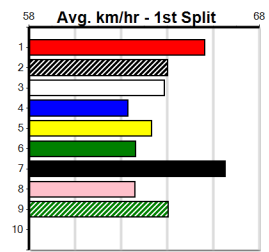

RSN GREY AREAS - WEDNESDAY & FRIDAY

Distance: 460m, Race Type: Grade 5, Total Prizemoney: $2,925
1st: $1,950, 2nd: $600, 3rd: $300, 4th: $75

HI THERE FRANK (7) should have the pace to cross and he may prove too classy in the run home.
HAIL THE CHIEF (3) was far from disgraced here two runs back and he will get plenty of cover from the four early. OLIVER KELTON (1) shows promise

Watchdog Tips: 7 3 1 4 **Bet:** Win 7

1

OLIVER KELTON [5] Shows promise, has the good draw, can threaten **$4.00**

BK Dog May-22 Sire: SHIMA SHINE Dam: ITA LOUISA
Owner(s): S Toner
Trainer: Barry Toner (Bunyip)

Winning Distances: < 300m (0) 300 - 399m (2) 400 - 499m (1) 500 - 599m (0) 600 - 699m (0) > 700m (0)

Winning Weights: 35.7(1) 36.0(1) 36.1(1)

Run	Pos	Dist	Track	Date	Time	BOB	Margin	1st/2nd (Time)	PIR	Checked	Comment	WR	Split 1	S/P	Grade	
1st	(4)	35.7	460	WGL	R1	16-Apr-24	26.16	25.63	5.00L	DAINTREE TIGER (26.50)	Q/111	.	.	.	6.62	$7.30 M
5th	(8)	36.0	515	SAP	R5	21-Apr-24	30.22	29.30	7.00L	LAMIA ALESSIA (29.74)	M/4544	.	.	.	5.23	$8.20 X67H
4th	(8)	36.3	515	SAP	R9	28-Apr-24	30.35	29.50	8.00L	RUBEN RHODE (29.81)	S/3444	.	.	.	5.24	$4.50 7
4th	(5)	35.2	400	WGL	R3	25-Jun-24	23.19	22.51	7.50L	ELENA'S JEBRYNAH (22.68)	M/55	.	.	.	8.90	$4.90 7
1st	(5)	36.0	350	HVL	R4	24-Nov-24	19.56	19.03	0.25L	MUMS PEARL (19.57)	M/2	.	SW	.	6.57	$4.10 X67
2nd	(2)	36.0	300	HVL	R2	01-Dec-24	16.76	16.23	0.75L	SHOCK AND AWE (16.71)	S/4	.	.	.	4.04	$1.40 X67H
4th	(6)	36.0	300	HVL	R1	08-Dec-24	16.78	16.47	4.75L	BLESSED RAIN (16.47)	S/6	.	.	.	4.02	$20.60 X67F
1st	(7)	36.1	350	HVL	R6	12-Dec-24	19.47	19.47	2.25L	QUEEN KATE (19.62)	M/6	.	.	.	6.71	$1.30 6G

Last 3 wins NOT included above

Bx	1st	2nd	3rd	4th	5th	6th	7th	8th
1								
2		1						
3								
4	1							
5	1			1				
6				1				
7	1							
8				1	1			

Prize	$6405.00
Best	26.16(4)-16/4/24
Starts	8-3-1-0
Trk/Dts	1-1-0-0
APM	4551

2

MIGHTY HERCULES [5] Hit or miss early, rises in class, prefer others **$16.00**

RF Dog Feb-21 Sire: BERNARDO Dam: MIGHTY MATILDA
Owner(s): J Brown
Trainer: John Brown (Nyora)

Winning Distances: < 300m (0) 300 - 399m (2) 400 - 499m (5) 500 - 599m (1) 600 - 699m (0) > 700m (0)

Winning Weights: 37.8(1) 38.2(2) 38.3(1) 38.5(1) 38.8(1) 38.9(1) 40.4(1)

Run	Pos	Dist	Track	Date	Time	BOB	Margin	1st/2nd (Time)	PIR	Checked	Comment	WR	Split 1	S/P	Grade	
5th	(2)	39.3	460	WGL	R5	04-Nov-24	26.37	25.64	11.00	PASS THE BUCK (25.64)	M/335	.	.	.	6.53	$35.90 X45
7th	(2)	39.0	460	WGL	R6	08-Nov-24	26.26	25.55	6.50L	PRETTY HOT (25.81)	S/877	.	.	.	6.76	$29.60 5H
8th	(3)	38.7	515	SAP	R8	18-Nov-24	30.53	29.43	11.00	ITHACAN GODDESS (29.78)	M/7888	.	.	.	5.38	$68.00 X45
3rd	(6)	39.0	460	WGL	R6	28-Nov-24	26.58	26.13	6.00L	SODA HELEN (26.19)	M/445	.	.	.	6.79	$4.70 T3-5
4th	(8)	38.5	350	HVL	R5	06-Dec-24	19.75	19.36	5.50L	GET A GRIP (19.37)	M/4	.	.	.	6.55	$17.10 T3-5
4th	(4)	38.1	460	WGL	R6	12-Dec-24	26.52	26.08	6.50L	BANDARI (26.09)	S/445	.	.	.	6.66	$2.90 T3-5
2nd	(5)	37.8	350	HVL	R11	20-Dec-24	19.62	19.36	1.00L	IRISH BREW (19.57)	M/5	.	.	.	6.74	$4.60 T3-5
3rd	(3)	37.4	435	SLE	R12	29-Dec-24	24.54	24.09	3.75L	CORINTHIAN (24.28)	M/533	.	.	.	5.46	$11.90 5

Last 3 wins NOT included above

Bx	1st	2nd	3rd	4th	5th	6th	7th	8th	
1	2	1	1	1	1			2	3
2	2	3	2	1				2	
3	1	1	1	1		2			2
4	2	3	3	1		2		2	
5	3	3	3	2	1	1			
6	1		1	1		1	2		
7	2		1	2	1	1	1		
8	1	1	2	3	1	2	1		

Prize	$20635.00
Best	25.93(2)-16/8/24
Starts	75-8-11-10
Trk/Dts	28-3-5-5
APM	3753