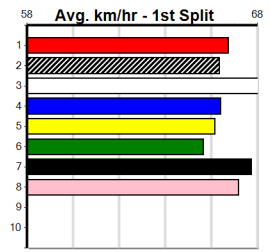

SPORTSBET WARRAGUL CUP HT6

Distance: 460m, Race Type: S/E Heat, Total Prizemoney: $7,325
1st: $5,000, 2nd: $1,500, 3rd: $750, 4th: $75

JOEY THE JET (4) was recently placed in the G1 Melbourne Cup and he should be carving out time on the arm. EPITOMIZE (3) captured the G1 Silver Chief final recently and he will be in the firing line throughout. FERNANDO GOMEZ (5) may be value.

Watchdog Tips: 4 3 5 1 Bet: Win 4

DESCRIPTION [4] Front runner, too much pace outside, place best $8.00
BK Dog May-22 Sire: ASTON DEE BEE Dam: APPOINTED Trainer: Rebecca Gibbons (Avalon)
Winning Distances: < 300m (0) 300 - 399m (4) 400 - 499m (15) 500 - 599m (1) 600 - 699m (0) > 700m (0)
Winning Weights: 33.3(1) 33.5(1) 33.9(4) 34.0(2) 34.1(1) 34.3(2) 34.4(1) 34.5(2) 34.6(2) 34.7(1) 34.8(1) 34.9(1) 35.2(1)

SHORT STRAW TREV [5] Shows promise but this is a lot harder, tested $16.00
BKW Dog Aug-22 Sire: BEAST UNLEASHED Dam: TAKERS TO VEGAS Trainer: Donald Rhodes (Heyfield)
Winning Distances: < 300m (0) 300 - 399m (1) 400 - 499m (4) 500 - 599m (0) 600 - 699m (0) > 700m (0)
Winning Weights: 30.2(2) 30.4(1) 30.5(1) 31.6(1)

EPITOMIZE [3] G1 winner, can really burn early, danger $2.40
WBD Dog Aug-22 Sire: BLACK MAGIC OPAL Dam: PROMOTE Trainer: Bradley Greenough (Pearcedale)
Winning Distances: < 300m (0) 300 - 399m (2) 400 - 499m (1) 500 - 599m (6) 600 - 699m (0) > 700m (0)
Winning Weights: 31.1(1) 31.3(1) 31.4(2) 31.6(1) 31.7(2) 31.8(1) 31.9(1)

JOEY THE JET [5] Melbourne Cup runner up, can cross early, yes $2.60
BK Dog Dec-22 Sire: FERAL FRANKY Dam: PAUA OF JANIE Trainer: Jason Thompson (Pearcedale)
Winning Distances: < 300m (0) 300 - 399m (0) 400 - 499m (6) 500 - 599m (2) 600 - 699m (0) > 700m (0)
Winning Weights: 34.1(1) 34.2(1) 34.3(3) 34.4(1) 34.5(1) 34.8(1)

FERNANDO GOMEZ [4] Shown improvement of late, may be value $21.00
BEBD Dog Feb-21 Sire: FERNANDO BALE Dam: NAUGHTY CAZZA Trainer: Thomas Currie (Drouin)
Winning Distances: < 300m (0) 300 - 399m (0) 400 - 499m (3) 500 - 599m (8) 600 - 699m (0) > 700m (0)
Winning Weights: 30.3(1) 30.9(2) 31.0(2) 31.1(3) 31.2(2) 31.3(1)