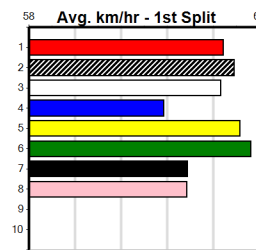

SPORTSBET WARRAGUL CUP HT3

Distance: 460m, Race Type: S/E Heat, Total Prizemoney: $7,325
1st: $5,000, 2nd: $1,500, 3rd: $750, 4th: $75

NANGAR JIM (1) has broken the record in his past three at Sale and he is drawn to lead throughout again. PASS THE BUCK (2) is a huge talent and he'll get the gun run behind the red. BORACAY STORM (3) is the reigning Bendigo Cup champ and is a threat

Watchdog Tips: 1 2 3 5 Bet: Win 1

Horse card for NANGAR JIM (NSW)[4]. Includes details on owner (K Bailey), sire (ASTON DEE BEE), dam (NANGAR SILK), and a list of past race results with dates, times, and positions.

Horse card for PASS THE BUCK [4]. Includes details on owner (Buckeroo (SYN), K Osborne, A Azzopardi, F Nunn, C Williams), sire (BERNARDO), dam (ON THE RUNWAY), and a list of past race results.

Horse card for BORACAY STORM [4]. Includes details on owner (J Ahern), sire (FERAL FRANKY), dam (MIAMI FERNANDO), and a list of past race results.

Horse card for SMOKIN' BILLY [6]. Includes details on owner (S Van lieshout), sire (HOOKED ON SCOTCH), dam (IT'S NOT FUN), and a list of past race results.

Horse card for PAW VORTEX (NSW)[5]. Includes details on owner (B Wheeler), sire (BERNARDO), dam (FAITHY BALE), and a list of past race results.

1

2

3

4

5