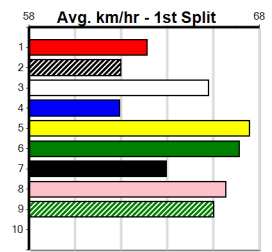

MC GRAFIX & SIGNS (1-4 W) DAMSELS DASH

Distance: 400m, Race Type: Restricted Win, Total Prizemoney: $2,925
1st: $1,950, 2nd: $600, 3rd: $300, 4th: $75

FERRET'S KNOCK (3) is two of two over this journey and she appears to be a serious up and comer. PRISTINE (8) is armed with terrific early speed and she will test the favourite throughout. LEAP OF FAITH (6) may be the value runner.

Watchdog Tips: **3** **8** **6** **1** **Bet:** **Win 3**

1

WISE ABALONE (WA)[5] **Consistent type, settles on the speed, keep safe** **$10.00**

BEW Bitch Apr-22 Sire: TOMMY SHELBY Dam: GRACEFUL LIGHT Trainer: Paul Galea (Rosedale)

Owner(s): P Galea
Winning Distances: < 300m (0) 300 - 399m (5) 400 - 499m (0) 500 - 599m (0) 600 - 699m (0) > 700m (0)
Winning Weights: 26.1(1) 26.5(1) 26.7(2) 26.8(1)

Trk	Dist	Wgt	Age	Sex	DOB	Time	Margin	1st/2nd	Time	PIR	Checked	Comment	WR	Split 1	S/P	Grade
3rd	(2)	26.1	435	SLE	R11	06-Oct-24	24.99	24.16	3.25L DR. DOT (24.77)	M/433	.	.	.	5.54	$3.10	5
2nd	(6)	26.3	460	WGL	R8	11-Oct-24	25.98	25.95	0.50L NO MORE GAMES (25.95)	Q/211	.	.	.	6.58	$29.60	X45
2nd	(7)	26.4	460	WGL	R8	29-Oct-24	26.07	25.86	3.00L BLUEBELLE COLOUR (25.86)	M/322	.	SW	.	6.58	$6.90	X45
3rd	(1)	26.3	460	WGL	R6	08-Nov-24	26.06	25.55	3.75L PRETTY HOT (25.81)	M/122	.	.	.	6.52	$5.00	5H
6th	(6)	26.4	400	WGL	R3	19-Nov-24	23.05	22.27	8.50L SHORT STRAW TREV (22.47)	M/76	.	.	.	8.64	$7.40	RWH
2nd	(7)	26.5	460	WGL	R7	26-Nov-24	26.08	25.79	4.25L ASTON TOMMY (25.79)	M/322	.	.	.	6.65	$2.80	5
2nd	(4)	26.8	460	WGL	R6	03-Dec-24	26.44	25.95	1.75L PAW LAUREN (26.32)	M/853	.	.	.	6.87	$11.30	5
6th	(2)	26.4	460	WGL	R8	10-Dec-24	26.48	25.63	13.00 SUNNYSIDE JO (25.63)	M/755	.	.	.	6.78	$17.10	X45

Last 3 wins NOT included above

1st	(2)	26.7	380	CAN	R3	26-Feb-24	22.00	21.90	3.5L RIPPIN' JAKE (22.25)	111	M1c11	.	.	6.61	$5.90	N
1st	(2)	26.8	380	CAN	R3	01-Apr-24	22.49	21.84	0.25L RED NED GUNDI (22.51)	433	M4c3ccc3	.	.	.	$2.30	N
1st	(1)	26.7	380	CAN	R8	08-Apr-24	22.02	22.02	3.5L BIG GIRL KIKI (22.27)	111	Q11c1w SW	.	.	6.69	$3.20	5

Box History

Bx	1st	2nd	3rd	4th	5th	6th	7th	8th
1	1	1	1				1	1
2	2	2	1			2		1
3		1	1					
4	1	1		1	1			
5						1	1	
6	1					1		
7	2	1					1	
8	1				1			

Prize Best Starts Trk/Dts APM: $12546.00, 23.05(6)-19/11/24, 26-4-6-4, 3-0-0-0, 3695

2

SCOUT ACE [7] **Talented but hit or miss early, next time** **$9.00**

WBD Bitch Dec-22 Sire: MY REDEEMER Dam: SOMERTON ROSE Trainer: Dawn Johnston (Toongabbie)

Owner(s): D Johnston
Winning Distances: < 300m (0) 300 - 399m (0) 400 - 499m (1) 500 - 599m (0) 600 - 699m (0) > 700m (0)
Winning Weights: 26.5(1)

Trk	Dist	Wgt	Age	Sex	DOB	Time	Margin	1st/2nd	Time	PIR	Checked	Comment	WR	Split 1	S/P	Grade
4th	(4)	26.6	435	SLE	R1	10-Nov-24	25.03	24.30	5.00L STRIKE A MATCH (24.68)	M/544	.	.	.	5.48	$32.70	M
3rd	(7)	26.7	435	SLE	R1	24-Nov-24	24.99	24.22	12.00 MAKE ME KING (24.22)	M/643	.	.	.	5.44	$9.00	M
1st	(7)	26.5	435	SLE	R1	27-Nov-24	24.56	24.44	4.25L OLIVIA LEE ROSE (24.84)	S/111	.	SW	.	5.33	$3.80	M
4th	(6)	26.5	435	SLE	R2	08-Dec-24	25.11	24.13	12.00 THIRTY SECONDS (24.32)	M/244	.	.	.	5.32	$12.20	RWH
6th	(3)	26.4	460	WGL	R1	17-Dec-24	26.60	25.52	9.50L JUMBUK JOHNNY (25.95)	M/467	.	.	.	6.60	$21.60	X67H
3rd	(8)	25.8	435	SLE	R3	26-Dec-24	24.59	23.93	1.25L DR. ZEEKA (24.51)	S/533	.	.	.	5.37	$3.30	7

Last 3 wins NOT included above

1																
2																
3																
4																
5																
6																
7	1															
8																

Prize Best Starts Trk/Dts APM: $2390.00, FSTD, 6-1-0-2, 0-0-0-0, 1987