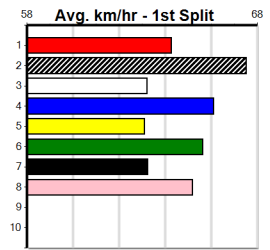

VIATEK (1-3 WINS)

Distance: 400m, Race Type: Restricted Win, Total Prizemoney: $2,925
1st: $1,950, 2nd: $600, 3rd: $300, 4th: $75

ZONNEKEYN (6) resumes from a spell and he showed plenty of potential in his first prep. HERE COMES FOXY (2) has been luckless since her debut win here and she can make amends this time around. I'M A TREASURE (1) has the good draw

Watchdog Tips: 6 2 1 5 Bet: Win 6

Horse card for I'M A TREASURE (NSW)[5]. Includes details on form, sire (MEPUNGA BLAZER), dam (IRMA ADELINE), and a box history table. Prize money is $7.00.

Horse card for HERE COMES FOXY [7]. Includes details on form, sire (ASTON RUPEE), dam (BRUEGHELINO), and a box history table. Prize money is $4.60.

Horse card for ASTONISHING LADY [7]. Includes details on form, sire (CATCH THE THIEF), dam (SAW BLAZE), and a box history table. Prize money is $51.00.

Horse card for SACRED SWORD [6]. Includes details on form, sire (BERNARDO), dam (JUNIPER PEARL), and a box history table. Prize money is $4.80.

Horse card for FOLLOW THE SUN [6]. Includes details on form, sire (BERNARDO), dam (JUNIPER PEARL), and a box history table. Prize money is $10.00.