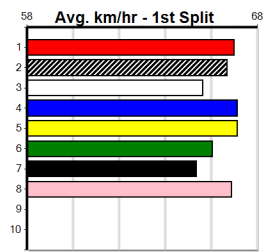

SPORTSBET WARRAGUL CUP HT4

Distance: 460m, Race Type: S/E Heat, Total Prizemoney: $7,325
1st: $5,000, 2nd: $1,500, 3rd: $750, 4th: $75

ZEUS THUNDERBOLT (4) is one of the hottest prospects in the State and he should be primed to fire fresh. AUGUSTUS FINCH (5) has a devastating turn of foot and he can follow the blue across early on. AMRON TIGER (7) will appreciate the small line-up

Watchdog Tips: 4 5 7 1 Bet: Win 4

CHAMPAGNE CUDDLE [3] Honest type, settles on the speed, must respect $10.00
BK Dog Mar-22 Sire: BERNARDO Dam: NO TALKING
Owner(s): D Cumes
Trainer: Graeme Jose (Catani)

CHAUVERO [5] Promising type, pace in the middle is a worry $16.00
BK Dog May-22 Sire: SHIMA SHINE Dam: ITA LOUISA
Owner(s): S Toner
Trainer: Stephen Toner (Bunyip)

PAW TORONTO (NSW)[7] *** SCRATCHED *** $26.00
BK Dog Feb-23 Sire: JACKSLITTLETHING Dam: IDRIA BALE
Owner(s): B Wheeler
Trainer: Daniel Gibbons (Avalon)

ZEUS THUNDERBOLT [3] Resuming, star prospect, expected to fire $4.20
WBK Dog Aug-22 Sire: BLACK MAGIC OPAL Dam: PROMOTE
Owner(s): G Sprod
Trainer: Bradley Greenough (Pearcedale)

AUGUSTUS FINCH (QLD)[5] Explodes soon after box rise, in form, danger $4.80
BD Dog Dec-21 Sire: WHISKEY RIOT Dam: FLYING SEPTEMBER
Owner(s): Team Smartee's (SYN), M Vincent, S Nothdurft
Trainer: Anthony Azzopardi (Rowsley)

1

2

3

4

5