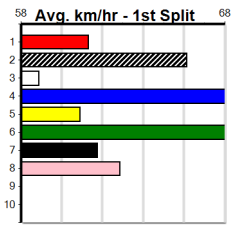

Distance	Grade	Avg. Time
390m	Grade 5	22.28
390m	Restricted Win	22.31
390m	Grade 7	22.46
390m	Maiden	22.53
450m	Grade 5	25.50
450m	Restricted Win	25.51
450m	Grade 7	25.64

Track Record:

Distance	Time	Greyhound	Date Set
390m	21.531	LEKTRA HECKLER	18-Dec-23
450m	24.590	REJUVENATE	04-Mar-23
650m	36.788	MISSION APOLLO	11-Sep-23

Download Now

Mobile Form Guide

Shepparton

TRACK INFO
 Track Circumference: 621m
 Inside Top Turn: 55m
 Track Width: 6m
 Inside Home Turn: 52m

SPORTSBET GREEN TICKS (250+RANK)

Distance: 390m, Race Type: Maiden, Total Prizemoney: \$1,530
1st: \$1,000, 2nd: \$320, 3rd: \$160, 4th: \$50