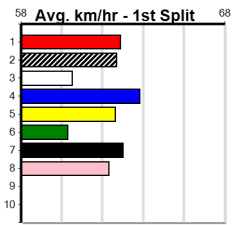

Shepparton

2

9:07AM

(VIC time)

CKH PAINTING (250+RANK)

Distance: 390m, Race Type: Grade 7, Total Prizemoney: \$1,530
1st: \$1,000, 2nd: \$320, 3rd: \$160, 4th: \$50

Watchdog Tips:

0 0 0 0