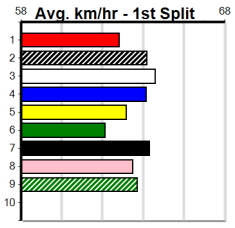

Shepparton

SHEPP CITY FENCING (250+RANK)

Distance: 450m, Race Type: Grade 7, Total Prizemoney: \$1,530
1st: \$1,000, 2nd: \$320, 3rd: \$160, 4th: \$50

5

9:57AM

(VIC time)

Watchdog Tips:

0 **0** **0** **0**