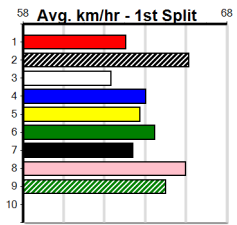

GPP LASER 3300 (2-3 WINS) (250+RANK)

Distance: 390m, Race Type: Restricted Win, Total Prizemoney: $1,530
1st: $1,000, 2nd: $320, 3rd: $160, 4th: $50

10

11:22AM

(VIC time)

Watchdog Tips: 0 0 0 0 **Bet:** .