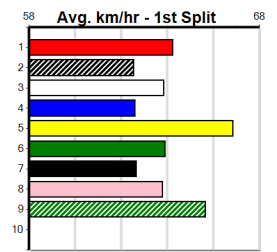

Shepparton

SHEPPARTON WORKWEAR & SAFETY

6

10:12AM

(VIC time)

Distance: 450m, Race Type: Grade 5, Total Prizemoney: $1,530

1st: $1,000, 2nd: $320, 3rd: $160, 4th: $50

Watchdog Tips:

Bet:

Form Box	Wgt	Dist	Track	Date	Time	BON	Margin	1st/2nd (Time)	PIR	Checked	Comment	WR	Split 1	S/P	Grade

1

SONIC TROOPER [5]

BK Dog Feb-21 Sire: HOOKSY Dam: MOMENT BY MAREE Trainer: Nicole Lummas (Wangaratta Sout)

Owner(s): K Collyer
Winning Distances: < 300m (0) 300 - 399m (1) 400 - 499m (2) 500 - 599m (2) 600 - 699m (0) > 700m (0)

Winning Weights: 31.5(1) 31.8(1) 32.1(1) 32.4(2)

7th	4th	3rd	2nd	1st	Run	Time	Wgt	Dist	Track	Date	Time	BON	Margin	PIR	Checked	Comment	WR	Split 1	S/P	Grade	
7th (4)	31.5	440	GBN	R8	22-Mar-24	25.62	24.60	10.00	SPRING FEATURE (24.92)	8	8										$23.00 5F
5th (1)	31.4	457	TEM	R12	03-Apr-24	26.59	25.71	7.00	ACE'S CHANCE (26.09)												$17.00 5
8th (4)	31.4	390	SHP	R11	22-Apr-24	22.66	21.96	10.00	FABS UDON (21.97)	S/88											$55.90 5
4th (5)	32.6	390	SHP	R4	19-Aug-24	22.34	21.94	4.00	GO GO EVIE (22.07)	M/77											$50.70 5
3rd (7)	32.4	425	BEN	R5	30-Aug-24	24.54	23.73	6.50	MAN OF COURAGE (24.11)	S/766											$7.00 5
2nd (5)	32.6	450	SHP	R11	09-Sep-24	25.55	25.01	0.50	SOFIA RIOT (25.52)	M/543											$42.50 5
7th (7)	32.8	300	HVL	R3	22-Dec-24	17.33	16.54	6.50	SWEET VALENTINE (16.90)	M/8											$26.90 5
8th (1)	32.8	300	HVL	R3	29-Dec-24	17.24	16.51	5.50	MILLS FOR THREE (16.89)	M/7											$39.30 5

Last 3 wins NOT included above

1st (5)	32.1	450	SHP	R3	13-Feb-23	25.72	25.14	0.05	SUCCEED (25.72)	S/553											$46.20 X67H
1st (4)	32.4	525	MEP	R12	26-Apr-23	30.11	29.83	0.75	FLY BIRDIE (30.16)	M/2111											$5.50 5
1st (4)	32.4	472	BUL	R6	17-Oct-23	26.46	26.35	3.5L	SPEEDY FLASH TWO (26.70)	3531	3531										$8.00 5

Box History

Bx	1st	2nd	3rd	4th	5th	6th	7th	8th
1	1	1	1	1	2			1
2			2					2
3	1	1	1	1	2			
4	2	1	1	1				1
5	1	1	1	1	1	1		1
6		1	1	3				1
7		1	3	1	2	1	1	
8		1		2	2			

Prize Best: $18705.00 (25.43(8)-4/3/23)

Starts: 47-5-6-8

Trk/Dts: 16-1-2-6

APM: 811