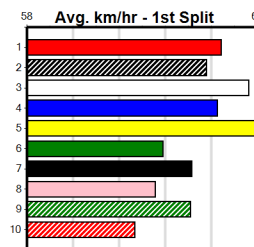

RACERS FUNCTION CENTRE (250+RANK)

4

9:40AM

(VIC time)

Distance: 390m, Race Type: Grade 5, Total Prizemoney: $1,530
1st: $1,000, 2nd: $320, 3rd: $160, 4th: $50

Watchdog Tips:

Bet:

Form	Box	Wgt	Dist	Track	Date	Time	BON	Margin	1st/2nd (Time)	PIR	Checked	Comment	WR	Split 1	S/P	Grade

1

RAPIDFIRE LAYLA [5]
BK Bitch Apr-22 Sire: FABREGAS Dam: WYNBURN LUCIFER
Owner(s): JimKat Racing (SYN), J Holt, K Evans
Winning Distances: < 300m (0) 300 - 399m (4) 400 - 499m (3) 500 - 599m (0) 600 - 699m (0) > 700m (0)
Winning Weights: 29.1(2) 29.2(2) 29.3(1) 29.6(1) 30.0(1)

2nd (4)	29.7	400	GEL	R4	01-Nov-24	22.79	22.44	0.25L	LIGHTNING RANGE (22.77)	Q/11	.	.	.	8.25	$9.20	5
7th (4)	30.1	400	GEL	R12	08-Nov-24	23.40	22.39	9.50L	COOL NATURE (22.75)	M/77	.	.	W	8.88	$16.00	5
3rd (1)	30.0	390	BAL	R11	13-Nov-24	22.52	22.11	6.00L	CAPTAIN ALICE (22.12)	M/33	.	.	.	8.49	$22.80	5
5th (6)	29.7	300	HVL	R10	17-Nov-24	17.01	16.66	5.50L	SHEEZEL (16.66)	M/7	.	.	.	4.08	$31.30	5
5th (8)	29.5	400	GEL	R6	22-Nov-24	22.92	22.27	8.00L	SUMMER KOBIE (22.36)	S/55	.	.	.	8.60	$62.70	5
5th (7)	29.0	400	GEL	R12	28-Nov-24	22.99	22.55	6.50L	NATALIE BALE (22.55)	M/56	.	.	W	8.47	$13.40	5
1st (1)	29.2	400	GEL	R12	03-Dec-24	22.66	22.66	0.75L	RAPIDFIRE JAYDA (22.70)	Q/21	.	.	.	8.52	$3.80	T3-5
2nd (4)	29.3	400	GEL	R6	09-Dec-24	22.81	22.41	2.75L	CRACKERJACK SCUD	Q/22	.	.	.	8.45	$14.80	5

Last 3 wins NOT included above

1st (6)	29.1	410	HOR	R11	02-Jul-24	23.55	23.04	1.75L	PRETTY PANAMA (23.67)	Q/11	.	.	.	10.40	$4.50	5
1st (6)	29.2	390	SHP	R4	03-Oct-24	22.08	22.08	2.00L	SOLEUS (22.22)	S/21	.	.	.	8.48	$3.10	T3-5
1st (7)	29.6	390	BAL	R4	07-Oct-24	22.58	22.52	3.25L	JEROME (22.80)	Q/11	.	.	.	8.39	$1.80	T3-5

Box History

Bx	1st	2nd	3rd	4th	5th	6th	7th	8th
1	1	1	1					
2	1	1		1	1	1		
3				1	1		1	
4		2	2		1			2
5	1		1		1	1		
6	2	1	1		1			
7	1	1	1		2		1	
8	1	1			1		1	

Prize Best Starts Trk/Dts APM: $16240.00, 22.08(6)-3/10/24, 39-7-7-7, 5-2-1-1, 6660