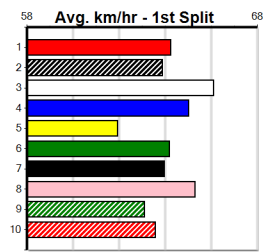

SPORTSBET GO THE BLUE DOG (250+RANK)

Distance: 390m, Race Type: Grade 5, Total Prizemoney: $1,530
1st: $1,000, 2nd: $320, 3rd: $160, 4th: $50

Watchdog Tips:

Bet:

Form Box Wgt Dist Track Date Time BON Margin 1st/2nd (Time) PIR Checked Comment W/R Split 1 S/P Grade

DREAMING STAR [5]
BK Bitch Feb-20 Sire: BEAST UNLEASHED Dam: STARS AND LIGHTS
Owner(s): J Mangion
Trainer: John Mangion (Numurkah)
Winning Distances: < 300m (0) 300 - 399m (2) 400 - 499m (2) 500 - 599m (0) 600 - 699m (0) > 700m (0)
Winning Weights: 28.8(1) 29.2(1) 29.4(1) 30.0(1)
Race results table with columns for rank, weight, sex, date, time, BON, margin, 1st/2nd, PIR, checked, comment, W/R, split 1, S/P, grade.

Box History table for DREAMING STAR [5]
Bx 1st 2nd 3rd 4th 5th 6th 7th 8th
Prize Best Starts Trk/Dts APM

BEAR LEE CRIME [5]
BD Bitch Feb-20 Sire: BLACK BEAR LEE Dam: INMATE
Owner(s): A Powell
Trainer: Adele Powell (Stanhope)
Winning Distances: < 300m (0) 300 - 399m (6) 400 - 499m (0) 500 - 599m (0) 600 - 699m (0) > 700m (0)
Winning Weights: 28.3(1) 28.5(1) 28.7(1) 28.8(1) 28.9(1) 29.0(1)
Race results table with columns for rank, weight, sex, date, time, BON, margin, 1st/2nd, PIR, checked, comment, W/R, split 1, S/P, grade.

Box History table for BEAR LEE CRIME [5]
Bx 1st 2nd 3rd 4th 5th 6th 7th 8th
Prize Best Starts Trk/Dts APM

ALFIE ABALONE [5]
BK Dog Feb-22 Sire: ASTON DEE BEE Dam: MAJA MAHI MAHI
Owner(s): S Johnstone
Trainer: Nathan Mckay (Toolleen)
Winning Distances: < 300m (0) 300 - 399m (1) 400 - 499m (6) 500 - 599m (2) 600 - 699m (0) > 700m (0)
Winning Weights: 30.3(2) 30.4(1) 30.6(1) 30.7(1) 30.9(1) 31.7(3)
Race results table with columns for rank, weight, sex, date, time, BON, margin, 1st/2nd, PIR, checked, comment, W/R, split 1, S/P, grade.

Box History table for ALFIE ABALONE [5]
Bx 1st 2nd 3rd 4th 5th 6th 7th 8th
Prize Best Starts Trk/Dts APM

FIRING CHIEF [5]
BK Dog Dec-21 Sire: COSMIC CHIEF Dam: MISS HEART
Owner(s): P Newell
Trainer: Patrick Newell (Wallan)
Winning Distances: < 300m (0) 300 - 399m (6) 400 - 499m (2) 500 - 599m (0) 600 - 699m (0) > 700m (0)
Winning Weights: 32.7(1) 32.9(2) 33.0(1) 33.2(2) 33.5(2)
Race results table with columns for rank, weight, sex, date, time, BON, margin, 1st/2nd, PIR, checked, comment, W/R, split 1, S/P, grade.

Box History table for FIRING CHIEF [5]
Bx 1st 2nd 3rd 4th 5th 6th 7th 8th
Prize Best Starts Trk/Dts APM

MARINO [5]
BE Dog Dec-21 Sire: TOMMY SHELBY Dam: MY LUCKY MIA
Owner(s): S Hetherton
Trainer: Steven Hetherton (Kilmore)
Winning Distances: < 300m (0) 300 - 399m (1) 400 - 499m (7) 500 - 599m (0) 600 - 699m (0) > 700m (0)
Winning Weights: 30.7(1) 31.4(2) 31.6(2) 31.7(2) 31.8(1)
Race results table with columns for rank, weight, sex, date, time, BON, margin, 1st/2nd, PIR, checked, comment, W/R, split 1, S/P, grade.

Box History table for MARINO [5]
Bx 1st 2nd 3rd 4th 5th 6th 7th 8th
Prize Best Starts Trk/Dts APM

1

2

3

4

5