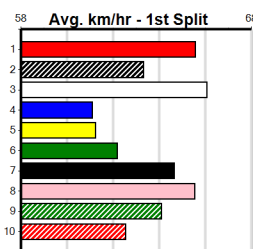

TOP CAT VIDEO (250+RANK)

Distance: 390m, Race Type: Grade 5, Total Prizemoney: $1,530

1st: $1,000, 2nd: $320, 3rd: $160, 4th: $50

Watchdog Tips:

Bet:

Form Box Wgt Dist Track Date Time BON Margin 1st/2nd (Time) PIR Checked Comment WR Split 1 S/P Grade

PRESS START [5]

BK Bitch Dec-21 Sire: BERNARDO Dam: BLACK OPIUM

Owner(s): SEE THE DREAM (SYN), S Buccilli, B Buccilli

Trainer: Peter Frost (Heathcote)

Winning Distances: < 300m (0) 300 - 399m (5) 400 - 499m (3) 500 - 599m (0) 600 - 699m (0) > 700m (0)

Winning Weights: 25.1(1) 25.6(2) 25.7(1) 26.1(1) 26.3(1) 26.4(2)

3rd (7)	26.0	450	SHP	R11	01-Nov-24	25.84	25.11	8.50L LILYDALE (25.25)	M/333			6.80	$11.20 5
1st (4)	26.4	450	SHP	R6	07-Nov-24	25.75	25.42	0.50L DEMONESS (25.78)	M/111		SW	6.57	$1.90 T3-5
3rd (8)	26.2	450	SHP	R5	11-Nov-24	25.69	25.09	1.25L LITTLE MINNIE (25.61)	Q/123			6.58	$6.50 5
7th (6)	26.5	450	SHP	R6	18-Nov-24	26.04	24.93	13.00 MISTER EASY (25.13)	M/666			6.85	$53.30 5H
7th (8)	26.6	450	SHP	R7	25-Nov-24	26.04	24.93	9.00L DARRA TOPAZ (25.41)	M/577			6.85	$6.20 5
6th (1)	26.8	425	BEN	R7	11-Dec-24	25.07	24.14	13.00 HARRY ZOOM (24.23)	M/546			6.68	$9.40 T3-5
3rd (1)	26.8	425	BEN	R11	18-Dec-24	24.51	24.15	5.50L COLLINDA LAW (24.15)	Q/222			6.58	$5.90 T3-5
1st (5)	26.1	390	SHP	R12	02-Jan-25	22.37	22.20	0.75L ZAP (22.42)	M/22			8.52	$4.70 T3-5

Last 3 wins NOT included above

1st (4)	25.7	390	SHP	R10	18-Jan-24	22.46	22.46	4.00L FERNBANK FLYER (22.72)	Q/11			8.47	$5.80 T3-5
1st (4)	25.6	390	SHP	R6	01-Feb-24	22.47	22.17	2.50L COLOUR ME (22.64)	M/21		SW	8.49	$7.10 T3-5
1st (2)	25.1	410	HOR	R12	04-Jun-24	23.47	22.97	0.25L DELIGHTFUL (23.47)	Q/22			10.55	$3.80 5

Box History

Bx	1st	2nd	3rd	4th	5th	6th	7th	8th
1					1	1		
2	1	2	1	1				
3					1	1		1
4	3				1	1		
5	2				2	3		
6	1							2 1
7		1	3	2	3	1		
8	1	1	1	1	1			1
Prize Best	$18275.00							
Starts	22.34(2)-14/3/24							
Trk/Dts	49-8-4-13							
APM	18-5-3-2 5841							

MISS IMMY LEE [5]

BK Bitch Dec-20 Sire: ZAMBORA BROCKIE Dam: MISS GYPSY LEE

Owner(s): G Lemin

Trainer: Gayle Lemin (Toolleen)

Winning Distances: < 300m (0) 300 - 399m (0) 400 - 499m (7) 500 - 599m (2) 600 - 699m (0) > 700m (0)

Winning Weights: 27.4(1) 27.7(1) 27.9(2) 28.3(1) 28.4(1) 28.5(2) 28.6(1)

1st (6)	28.3	450	SHP	R8	12-Sep-24	25.65	25.54	1.75L TANTANGARA GIRL (25.76)	Q/111		SW	6.66	$2.70 5
4th (2)	28.5	425	BEN	R12	25-Sep-24	24.53	24.05	7.00L CRUSOE RICO (24.05)	M/444			6.70	$8.50 5
2nd (2)	28.0	450	SHP	R8	10-Oct-24	25.82	25.67	2.25L FRYPAN LOMAR (25.67)	M/222			6.81	$4.40 5
5th (6)	28.3	450	SHP	R8	17-Oct-24	26.19	25.57	8.00L BROOMBRAE TOMMY (25.65)	M/875			6.92	$6.10 T3-5
5th (1)	28.0	425	BEN	R12	23-Oct-24	24.78	24.02	6.00L DARTS NIGHT (24.39)	M/688			6.79	$5.10 T3-5
4th (4)	28.1	450	BAL	R7	28-Oct-24	25.79	25.54	1.5L OX THE MAN (25.70)	M/433		SW	6.74	$17.00 T3-5
2nd (4)	28.4	425	BEN	R12	06-Nov-24	24.14	23.88	0.75L SMALL DEMEANOUR (24.10)	M/222			6.70	$2.60 5
5th (6)	28.2	450	SHP	R5	23-Nov-24	26.01	25.32	8.00L PAT'S BOY (25.47)	M/665			6.98	$19.50 5

Last 3 wins NOT included above

1st (4)	27.7	460	GEL	R6	09-May-23	26.14	25.95	2.50L FORBES DELIGHT (26.31)	M/322		SW	6.81	$4.20 5
1st (7)	27.4	545	BAL	R6	29-May-23	31.40	31.40	1.00L MIDORI SPLICE (31.46)	M/111		SW	6.72	$2.90 T3-5
1st (1)	27.9	450	WBL	R8	10-Jul-23	25.60	25.60	0.50L GRUMPY SAILOR (25.62)	M/111			6.81	$5.60 5