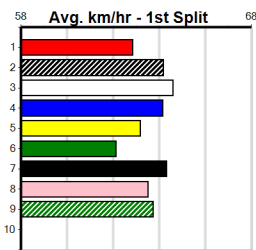

SHEPP CITY FENCING (250+RANK)

Distance: 450m, Race Type: Grade 7, Total Prizemoney: $1,530
1st: $1,000, 2nd: $320, 3rd: $160, 4th: $50

Watchdog Tips: [ ] [ ] [ ] [ ] [ ] Bet: [ ]

Form Box Wgt Dist Track Date Time BON Margin 1st/2nd (Time) PIR Checked Comment W/R Split 1 S/P Grade

DOUBLE DAICOS [7]
BD Dog Feb-23 Sire: FERAL FRANKY Dam: MILLY ROCKS
Owner(s): B Taylor
Trainer: Mario Briganti (Pearcedale)
Winning Distances: < 300m (0) 300 - 399m (0) 400 - 499m (1) 500 - 599m (0) 600 - 699m (0) > 700m (0)
Winning Weights: 34.1(1)
Race results table with columns for rank, weight, dog name, track, date, time, margin, sire, dam, PIR, checked, comment, W/R, split 1, S/P, grade.

RED ROCKS BEAUTY [7]
BK Bitch Aug-22 Sire: KINLOCH BRAE Dam: RED ROCKS
Owner(s): B Taylor
Trainer: Mario Briganti (Pearcedale)
Winning Distances: < 300m (0) 300 - 399m (0) 400 - 499m (0) 500 - 599m (1) 600 - 699m (0) > 700m (0)
Winning Weights: 30.0(1)
Race results table with columns for rank, weight, dog name, track, date, time, margin, sire, dam, PIR, checked, comment, W/R, split 1, S/P, grade.

BLUE ROSES [7]
BE Bitch Mar-23 Sire: FERNANDO BALE Dam: MEPUNGA SPECTRE
Owner(s): J Shaw
Trainer: James Shaw (Northwood)
Winning Distances: < 300m (0) 300 - 399m (1) 400 - 499m (0) 500 - 599m (0) 600 - 699m (0) > 700m (0)
Winning Weights: 27.2(1)
Race results table with columns for rank, weight, dog name, track, date, time, margin, sire, dam, PIR, checked, comment, W/R, split 1, S/P, grade.

RICO BALBOA [7]
LTF Dog Dec-22 Sire: HARD STYLE RICO Dam: SWEET EMOTION
Owner(s): L Karabitsakos
Trainer: Luckie Karabitsakos (Pearcedale)
Winning Distances: < 300m (0) 300 - 399m (0) 400 - 499m (1) 500 - 599m (0) 600 - 699m (0) > 700m (0)
Winning Weights: 31.8(1)
Race results table with columns for rank, weight, dog name, track, date, time, margin, sire, dam, PIR, checked, comment, W/R, split 1, S/P, grade.

SHALL BE QUICK [7]
BD Bitch Jan-22 Sire: TOMMY SHELBY Dam: KATEY PENNY
Owner(s): Benalla Boys (SYN), Z Parker, D Flack, B Warnock, J Egan
Trainer: Jamie Egan (Arcadia South)
Winning Distances: < 300m (0) 300 - 399m (0) 400 - 499m (1) 500 - 599m (0) 600 - 699m (0) > 700m (0)
Winning Weights: 26.3(1)
Race results table with columns for rank, weight, dog name, track, date, time, margin, sire, dam, PIR, checked, comment, W/R, split 1, S/P, grade.

1

2

3

4

5

Box History table for Double Daicos with columns Bx, 1st, 2nd, 3rd, 4th, 5th, 6th, 7th, 8th and summary statistics.

Box History table for Red Rocks Beauty with columns Bx, 1st, 2nd, 3rd, 4th, 5th, 6th, 7th, 8th and summary statistics.

Box History table for Blue Roses with columns Bx, 1st, 2nd, 3rd, 4th, 5th, 6th, 7th, 8th and summary statistics.

Box History table for Rico Balboa with columns Bx, 1st, 2nd, 3rd, 4th, 5th, 6th, 7th, 8th and summary statistics.

Box History table for Shall Be Quick with columns Bx, 1st, 2nd, 3rd, 4th, 5th, 6th, 7th, 8th and summary statistics.