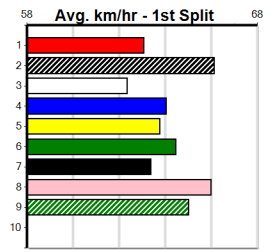

GPP LASER 3300 (2-3 WINS) (250+RANK)

Distance: 390m, Race Type: Restricted Win, Total Prizemoney: $1,530
1st: $1,000, 2nd: $320, 3rd: $160, 4th: $50

Watchdog Tips:

Bet:

Table with columns: Form Box, Wgt, Dist, Track, Date, Time, BON, Margin, 1st/2nd (Time), PIR, Checked, Comment, WR, Split 1, S/P, Grade

PEGASUS BALE [6]
BD Dog Jul-22 Sire: FERAL FRANKY Dam: QUAIL BALE
Owner(s): L Harris
Trainer: Tammy Kennedy-harris (Devon M)
Winning Distances: < 300m (0) 300 - 399m (2) 400 - 499m (0) 500 - 599m (0) 600 - 699m (0) > 700m (0)
Winning Weights: 35.7(1) 36.2(1)
Box History table and Prize Best Starts Trk/Dts APM

TWILIGHT SLEUTH [6]
BK Bitch Sep-22 Sire: BEAST UNLEASHED Dam: TWILIGHT FLAME
Owner(s): T Van taarling
Trainer: Fay Vantaarling (Tallygaroopna)
Winning Distances: < 300m (0) 300 - 399m (1) 400 - 499m (1) 500 - 599m (0) 600 - 699m (0) > 700m (0)
Winning Weights: 25.0(2)
Box History table and Prize Best Starts Trk/Dts APM

SPEEDY FYNN [5]
BK Dog Oct-21 Sire: SPEED STAR Dam: LITTLE BERTHA
Owner(s): J Hooke
Trainer: Wayne Hooke (Wellsford)
Winning Distances: < 300m (0) 300 - 399m (2) 400 - 499m (1) 500 - 599m (0) 600 - 699m (0) > 700m (0)
Winning Weights: 31.2(1) 31.7(2)
Box History table and Prize Best Starts Trk/Dts APM

PAW PENELOPE (NSW)[5]
BEF Bitch Nov-22 Sire: FERNANDO BALE Dam: QUINTANA BALE
Owner(s): L Harris
Trainer: Tammy Kennedy-harris (Devon M)
Winning Distances: < 300m (0) 300 - 399m (3) 400 - 499m (0) 500 - 599m (0) 600 - 699m (0) > 700m (0)
Winning Weights: 25.3(1) 25.9(2)
Box History table and Prize Best Starts Trk/Dts APM

ASTON RANDAL [5]
BK Dog Jan-21 Sire: FERNANDO BALE Dam: ASTON LOLITA
Owner(s): D Torr
Trainer: Jennifer Torr (Woodvale)
Winning Distances: < 300m (0) 300 - 399m (2) 400 - 499m (1) 500 - 599m (0) 600 - 699m (0) > 700m (0)
Winning Weights: 32.0(1) 32.4(1) 33.9(1)
Box History table and Prize Best Starts Trk/Dts APM