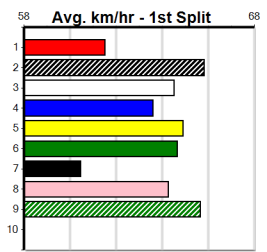

Shepparton

ELITE COLLARS & LEADS (250+RANK)

Distance: 450m, Race Type: Grade 5, Total Prizemoney: $1,530
1st: $1,000, 2nd: $320, 3rd: $160, 4th: $50

7
10:31AM

(VIC time)

Watchdog Tips: ☐ ☐ ☐ ☐ ☐ ☐ ☐ **Bet:** ☐ ☐ ☐

Form Box	Wgt	Dist	Track	Date	Time	BON	Margin	1st/2nd (Time)	PIR	Checked	Comment	WR	Split 1	S/P	Grade	
RITZA MEL [5] BIKS																
LTBD		Bitch		Nov-20			Sire: RITZA LENNY			Dam: RITZA VONNIE			Trainer: Michael Chilcott (Heathcote)			
Owner(s): M Pitman																
Winning Distances: < 300m (0) 300 - 399m (0) 400 - 499m (4) 500 - 599m (0) 600 - 699m (0) > 700m (0)																
Winning Weights: 25.5(1) 25.6(2) 26.1(1)																
3rd (1)	25.5	401	RIC	R8	24-Mar-23	23.57	22.70	9.00L SHIAN SILVA (22.94)	834	834			6.87	$2.60	5F	
5th (2)	26.2	401	RIC	R10	25-Jun-23	23.58	22.86	10.00 TRICOLLOUR MAGIC (22.90)	766	766			7.01	$5.00	X45	
6th (1)	25.9	401	RIC	R4	30-Jun-23	23.30	22.64	9.50L MY SHEPHERD (22.64)	876	876			7.06	$7.00	5	
ST (-)	26	450	SHP		31-Oct-24	26.30		0.25L Trial Cleared	M/11		1of4		6.86		.ST	
7th (7)	25.8	450	SHP	R8	18-Nov-24	25.95	24.93	11.00 BEAUTY BEAST (25.24)	M/887				6.95	$97.10	5	
8th (8)	26.0	500	BEN	R8	22-Nov-24	29.36	28.19	17.00 TAMMY MCIVOR (28.19)	S/888				6.89	$73.90	X45	
6th (3)	26.0	450	WBL	R7	28-Nov-24	25.99	24.99	8.50L RIVIERA BALE (25.41)	S/776				6.99	$137.30	5	
6th (1)	25.0	390	SHP	R3	06-Jan-25	23.17	22.07	13.00 FABIO GIBLET (22.27)	S/85				9.01	$35.10	5	
Last 3 wins NOT included above																
1st (5)	25.5	401	RIC	R6	10-Mar-23	23.28	22.65	3.00L SLINGSHOT QUEEN (23.49)	243	243			7.22	$7.00	5	
1st (4)	25.6	401	RIC	R6	12-Mar-23	22.99	22.81	0.75L ALWAYS ELEGANT (23.05)	554	554			6.90	$3.60	5	
1st (1)	25.6	401	RIC	R10	17-Mar-23	23.08	22.68	5.00L SMART CASH (23.43)	0	0					$1.50	5H
Box History																
Bx	1st	2nd	3rd	4th	5th	6th	7th	8th								
1	1															
2		1	2	1	1											
3				1												
4	1	1			2											
5	1				1											
6		2														
7	1															
8			1		1											
Prize Best Starts									$12850.00							
Trk/Dts APM									25.95(7)-18/11/24							
									27-4-5-5							
									1-0-0-0							
									129