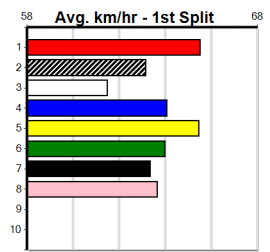

Watchdog Tips: [ ] [ ] [ ] [ ] Bet: [ ]

Form Box Wgt Dist Track Date Time BON Margin 1st/2nd (Time) PIR Checked Comment W/R Split 1 S/P Grade

LUCKY LISA [6] WBK Bitch Mar-23 Sire: FERNANDO BALE Dam: MEPUNGA SPECTRE Trainer: James Shaw (Northwood)
Winning Distances: < 300m (0) 300 - 399m (0) 400 - 499m (2) 500 - 599m (0) 600 - 699m (0) > 700m (0)
Winning Weights: 28.6(1) 29.2(1)

GASLIGHT CAPERS [5] BK Bitch Dec-20 Sire: MY BRO FABIO Dam: LOVE CAPERS Trainer: Jason Stemmer (Bangholme)
Winning Distances: < 300m (0) 300 - 399m (1) 400 - 499m (2) 500 - 599m (0) 600 - 699m (0) > 700m (0)
Winning Weights: 28.1(1) 28.8(1) 29.0(1)

SMILING BEE [6] BK Bitch Mar-22 Sire: ASTON DEE BEE Dam: WHITE AMBUSH Trainer: Jane Hooke (Wellsford)
Winning Distances: < 300m (0) 300 - 399m (0) 400 - 499m (2) 500 - 599m (0) 600 - 699m (0) > 700m (0)
Winning Weights: 29.1(1) 29.2(1)

MOE PATTY [6] RF Bitch Feb-22 Sire: FERNANDO BALE Dam: VAN NINDI Trainer: Brenda Kinder (Girgarre)
Winning Distances: < 300m (0) 300 - 399m (2) 400 - 499m (0) 500 - 599m (0) 600 - 699m (0) > 700m (0)
Winning Weights: 23.2(1) 23.8(1)

IVORY NARWHAL [5] BK Dog Oct-22 Sire: VULTURI Dam: LALA IVORY Trainer: Geoffrey Mitchell (Spotswood)
Winning Distances: < 300m (0) 300 - 399m (0) 400 - 499m (2) 500 - 599m (1) 600 - 699m (0) > 700m (0)
Winning Weights: 33.7(1) 34.6(1) 34.9(1)

1

2

3

4

5

Box History table for Lucky Lisa

Box History table for Gaslight Capers

Box History table for Smiling Bee

Box History table for Moe Patty

Box History table for Ivory Narwhal