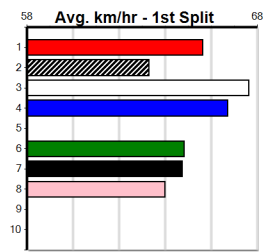

Bendigo
10
9:56PM
(VIC time)

HANRAHAN PLUMBING

Distance: 500m, Race Type: Grade 5, Total Prizemoney: $3,340
1st: $2,230, 2nd: $690, 3rd: $345, 4th: $75

TIME TO PROPHET (4) is far better than his past few runs and he will appreciate the drop in class.
MIA MIGHTY (2) has been luckless since her top 24.53 Sale win and she can make amends today.
GIZMO'S GIRL (3) has claims

Watchdog Tips: **4** **2** **3** **1** **Bet:** **Win 4**

1

SIMPLY STYLISH [5] **Better than his past two runs, must keep safe** **$4.60**

RBD Dog Aug-21 Sire: HARD STYLE RICO Dam: SIMPLY SMARTER Trainer: Jeff Gorgioski (Stanhope)

Owner(s): J Gorgioski

Winning Distances: < 300m (0) 300 - 399m (1) 400 - 499m (6) 500 - 599m (2) 600 - 699m (0) > 700m (0)

Winning Weights: 33.6(1) 33.9(1) 34.6(1) 34.7(1) 34.9(3) 35.1(1) 35.5(1)

Box	1st	2nd	3rd	4th	5th	6th	7th	8th
1	1	1						
2	1	1						
3								
4								
5								
6								
7								
8								

Prize Best Starts Trk/Dts APM: $28590.98 FSTD 53-9-8-2 0-0-0-0 8888

2

MIA MIGHTY [5] **No luck since her Sale win, can atone, danger** **$4.00**

BK Bitch May-22 Sire: KOBLENZ Dam: LADY ZEEVA Trainer: George Kantzidis (Woodstock)

Owner(s): G Kantzidis

Winning Distances: < 300m (0) 300 - 399m (1) 400 - 499m (2) 500 - 599m (2) 600 - 699m (0) > 700m (0)

Winning Weights: 25.7(1) 25.9(1) 26.4(1) 27.1(1) 27.8(1)

Box	1st	2nd	3rd	4th	5th	6th	7th	8th
1								
2	1							
3								
4	1	4	2					
5	1	1	1					
6								
7								
8	2							

Prize Best Starts Trk/Dts APM: $12160.00 28.48(6)-10/1/25 23-5-5-4 1-0-0-0 4449

3

GIZMO'S GIRL [5] **Placed in six of her past eight, can threaten** **$6.50**

BD Bitch Aug-21 Sire: HARD STYLE RICO Dam: FAUN FLAME Trainer: Cameron Taylor (Neilborough)

Owner(s): CCL (SYN), C Jackson, C Taylor, L Taylor

Winning Distances: < 300m (0) 300 - 399m (5) 400 - 499m (0) 500 - 599m (0) 600 - 699m (0) > 700m (0)

Winning Weights: 28.6(1) 28.9(1) 29.2(2) 29.6(1)

Box	1st	2nd	3rd	4th	5th	6th	7th	8th
1	1	1	1	1	1			
2	1	1	1	1	1			
3								
4	1	1	1	1	1			
5	1	1	1	1	1			
6								
7	2	1	1	2				
8	1							

Prize Best Starts Trk/Dts APM: $17065.00 28.93(4)-17/1/25 41-5-8-8 1-0-0-0 3406

4

TIME TO PROPHET [5] **Drops in class, can pounce on the arm, yes** **$2.80**

BK Dog Mar-22 Sire: MY REDEEMER Dam: HEADSPACE Trainer: Julie-anne Hopper (Werribee)

Owner(s): J Hopper

Winning Distances: < 300m (0) 300 - 399m (0) 400 - 499m (6) 500 - 599m (0) 600 - 699m (0) > 700m (0)

Winning Weights: 31.0(1) 31.1(1) 31.4(1) 31.5(2) 31.6(1)

Box	1st	2nd	3rd	4th	5th	6th	7th	8th
1								
2	2	1	1	1	3			
3	1							
4								
5								
6								
7	1	1	1	2				
8	2							

Prize Best Starts Trk/Dts APM: $14320.63 28.55(5)-8/11/24 32-6-6-4 1-0-0-0 5755

5

*** VACANT BOX ***

Sire: Dam: Trainer:

Owner(s):

Winning Distances: < 300m (0) 300 - 399m (0) 400 - 499m (0) 500 - 599m (0) 600 - 699m (0) > 700m (0)

Winning Weights:

Box History