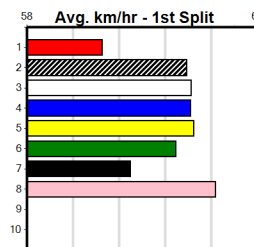

Bendigo

8

9:20PM

(VIC time)

AVARD CIVIL (1-4 WINS) DAMSELS DASH

Distance: 500m, Race Type: Restricted Win, Total Prizemoney: \$3,340
1st: \$2,230, 2nd: \$690, 3rd: \$345, 4th: \$75

NANCY DEVERE (8) was a dominant 30.06 Meadows winner recently and she appears to be the real deal. MICHIGAN GIRL (2) led for a long way two runs back and she is suited back to this journey.