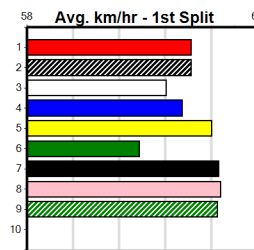

HIP POCKET BENDIGO (1-3 WINS)

Distance: 425m, Race Type: Restricted Win, Total Prizemoney: $2,925
1st: $1,950, 2nd: $600, 3rd: $300, 4th: $75

FINANCIAL NEWS (8) was a dominant 22.64 Warragul winner recently and he looks very well graded in this event. LAMIA TAYA (5) was impressive on debut and she can work into the mix mid race. PAW UCARTY (4) is showing promise

Watchdog Tips: **8** **5** **4** **6** **Bet:** Box Quinella 4,5,8 ($10 for 333.33%)

1

LITTLE GLADYS [5] **Every chance last time, may get crowded, risky** **$12.00**
WBD Bitch **Feb-22** **Sire: FERNANDO BALE** **Dam: MY DEWANA PENNY** **Trainer: Cole Brett (Kurunjang)**
Owner(s): C Brett
Winning Distances: < 300m (0) 300 - 399m (2) 400 - 499m (1) 500 - 599m (0) 600 - 699m (0) > 700m (0)
Winning Weights: 25.4(1) 26.9(1) 27.2(1)

Run	Pos	Wgt	Dist	Track	Date	Time	BON	Margin	1st/2nd (Time)	PIR	Checked	Comment	WR	Split 1	S/P	Grade
3rd (7)	26.0	390	BAL	R13	21-Nov-24	22.32	21.93	2.75L	BELOW THE CURVE (22.14)	M/32	.	.	.	8.47	$13.70	T3-5
2nd (7)	26.3	400	GEL	R12	30-Nov-24	22.52	22.48	0.75L	DASHING JEFF (22.48)	Q/11	.	.	.	8.35	$8.20	5
6th (7)	26.4	400	GEL	R7	05-Dec-24	23.08	22.56	6.00L	JUST BELIEVE (22.68)	S/55	.	.	.	8.47	$3.70	5
3rd (7)	26.0	400	GEL	R4	20-Dec-24	23.19	22.43	8.00L	BLACKPOOL VIPER (22.63)	M/32	.	.	.	8.50	$5.00	5
4th (4)	26.0	425	BEN	R11	27-Dec-24	24.37	23.73	4.50L	CAROLYN'S JOY (24.06)	S/543	.	.	.	6.64	$29.40	5
4th (2)	25.9	400	GEL	R12	03-Jan-25	23.08	22.38	9.50L	PAW VERNON (22.42)	M/33	.	.	.	8.59	$8.50	5
7th (8)	26.0	390	BAL	R5	08-Jan-25	22.72	21.88	9.00L	BLACKPOOL SLADE (22.10)	M/68	.	.	.	8.64	$13.20	5
3rd (1)	26.3	425	BEN	R12	15-Jan-25	24.22	24.09	2.00L	PRINCE PIERRE (24.09)	M/443	.	.	.	6.62	$8.40	5

Last 3 wins NOT included above

1st (2)	27.2	300	HVL	R1	30-Jul-24	17.51	16.89	2.00L	BRAEMAR JEANNIE (17.65)	S/5	.	.	.	4.18	$2.60	T3-M
1st (5)	26.9	300	HVL	R3	09-Aug-24	17.08	16.90	1.00L	ASTON MAPLE (17.14)	Q/1	.	.	.	4.00	$22.90	T3-7
1st (6)	25.4	425	BEN	R4	23-Oct-24	24.11	24.02	1.5L	DARK BEFORE DAWN (24.21)	M/111	.	SW	.	6.51	$6.10	T3-6

Box History

Bx	1st	2nd	3rd	4th	5th	6th	7th	8th
1		1	2					
2	1			2				
3				1				
4					1			
5	1	1	1	1	1			
6	1					1	2	
7		1	2	2		1		
8		1				1	1	

Prize Best Starts Trk/Dts APM $5785.00 24.11(6)-23/10/24 27-3-4-5 9-1-0-2 2993