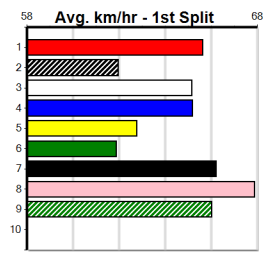

MADE SOLUTIONS ELECTRICAL AND DATA

Distance: 425m, Race Type: Grade 5, Total Prizemoney: $2,925
1st: $1,950, 2nd: $600, 3rd: $300, 4th: $75

ASTON WARRIOR (3) is a bold front runner and he should have no trouble crossing early on.
FLYIN' ETHICS (7) comes here with solid NSW credentials and he should be prominent throughout.
HAPPY BUDDHA (8) has solid claims

Watchdog Tips: **3** **7** **8** **1** **Bet:** **Win 3**

1

ELLI'S MY GIRL [5] Biks **Prefer out wide but is a strong type, respect** **$5.00**

BD Bitch Dec-19 Sire: COLLISION Dam: GO GO TREATMENT Trainer: Gary Cowcher (Broadford)

Owner(s): G Cowcher
Winning Distances: < 300m (0) 300 - 399m (2) 400 - 499m (3) 500 - 599m (4) 600 - 699m (0) > 700m (0)

Winning Weights: 26.2(2) 26.8(2) 27.1(3) 27.3(1) 28.1(1)

Pl	Box	Dist	Track	Date	Time	BON	Margin	1st/2nd (Time)	PIR	Checked	Comment	WR	Split 1	S/P	Grade
6=	(8)	27.9	450	SHP	R12	09-Sep-24	25.65	25.01	4.00L CARAJILLO (25.37)	M/676	.	.	.	6.73	$13.70 VET
2nd	(3)	27.9	425	BEN	R11	27-Sep-24	24.10	23.60	0.75L BLACK LICORICE (24.06)	M/222	.	.	.	6.73	$16.20 5
4th	(4)	28.2	350	HVL	R5	13-Oct-24	19.67	19.03	5.50L FIBULARIS (19.31)	M/5	.	.	.	6.66	$20.00 VET
6th	(2)	28.0	450	SHP	R7	01-Nov-24	25.75	25.11	3.5L SHOW CAUSE (25.51)	M/465	.	.	.	6.76	$24.40 5
5th	(4)	27.7	450	SHP	R11	11-Nov-24	26.05	25.09	8.00L GO GO EVIE (25.50)	M/875	.	.	.	6.96	$35.10 5
8th	(3)	28.1	300	HVL	R12	08-Dec-24	17.26	16.47	7.00L MAXED OUT (16.79)	M/4	.	.	.	4.04	$53.20 VET
6th	(8)	27.7	390	SHP	R9	21-Dec-24	22.84	22.17	6.50L CRUDE (22.39)	M/774	.	VO	.	8.67	$10.10 X45
3rd	(6)	27.9	300	HVL	R12	05-Jan-25	16.84	16.42	1.00L CLASSIC WYNSTAN (16.78)	M/2	.	.	.	4.00	$19.20 5

Last 3 wins NOT included above

1st	(8)	27.3	450	SHP	R8	04-Apr-24	25.48	25.47	1.75L GREYSYND SHOCK (25.60)	Q/111	.	.	.	6.70	$2.50 T3-5
1st	(8)	27.1	390	SHP	R9	27-May-24	22.20	21.84	0.50L ZAP (22.23)	M/42	.	SW	.	8.58	$2.50 VET
1st	(2)	28.1	390	SHP	R10	29-Jul-24	22.32	22.01	0.05L TAKE A SHINE (22.33)	M/63	.	SW	.	8.59	$13.50 5

Box History

Bx	1st	2nd	3rd	4th	5th	6th	7th	8th
1	1	1	1	1	1	1	1	1
2	1	1	1	2	4			1
3		6	1					1
4	1	1	3	1	2			1
5		3	2	3	1	1		
6	1	2	2					
7	1	1	1	1	1	1		2
8	5	2	3	2	3	5	1	

Prize Best Starts Trk/Dts APM: $37730.00, 23.87(8)-6/12/21, 73-9-16-13, 10-2-3-2, 2972