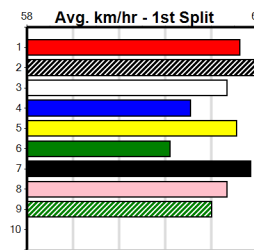

PETER BROWN CUSTOM HOMES

Distance: 425m, Race Type: Mixed 4/5, Total Prizemoney: $3,360
1st: $2,250, 2nd: $690, 3rd: $345, 4th: $75

AUGUSTUS FINCH (2) was a scorching 21.83 Warrnambool winner and he should be able to punch through and hold the lead. BLESSED RAIN (7) was enormous last time and she will pressure the two throughout. FOR PETE'S SAKE (5) just needs luck

Watchdog Tips: 2 7 5 1 **Bet:** Win 2

1

DEROGATIVE [4] **$5.00**
In form, settles on the speed, keep safe
BK Dog **May-22** Sire: ASTON DEE BEE Dam: APPOINTED Trainer: Geoffrey Mitchell (Spotswood)
Owner(s): A Tullio
Winning Distances: < 300m (0) 300 - 399m (2) 400 - 499m (7) 500 - 599m (2) 600 - 699m (0) > 700m (0)
Winning Weights: 33.7(2) 34.0(1) 34.1(1) 34.3(1) 34.5(1) 34.7(1) 34.8(1) 35.2(1) 35.3(1) 35.4(1)

7th	6th	5th	4th	3rd	2nd	1st	Wgt	Dist	Track	Date	Time	Margin	1st/2nd (Time)	PIR	Checked	Comment	WR	Split 1	S/P	Grade
7th (7)	35.0	350	HVL	R8	27-Oct-24	19.47	19.12	3.00L	OUR REGARDS (19.27)	M/7	. . . . .	6.70	$4.90 5F							
7th (4)	35.0	515	SAN	R2	31-Oct-24	30.39	28.97	14.00	COME TO PARTY (29.42)	M/3666	. . . . .	5.13	$11.40 5							
3rd (8)	35.0	400	GEL	R10	15-Nov-24	22.96	22.35	8.00L	URIAH BALE (22.42)	S/76	. . . . .	8.70	$2.90 5							
5th (7)	34.8	390	BAL	R8	09-Dec-24	22.63	22.11	5.50L	MATTY BOY (22.27)	M/78	. . . . .	8.54	$2.20 T3-5							
2nd (8)	35.5	300	HVL	R11	03-Jan-25	16.72	16.64	1.25L	PRESTIA (16.64)	Q/2	. . . . .	3.97	$1.50 T3-5							
1st (2)	35.3	400	GEL	R11	07-Jan-25	22.62	22.62	0.75L	CRUSOE RICO (22.66)	M/22	. . . . .	8.37	$2.80 X45							
2nd (6)	35.7	400	GEL	R12	14-Jan-25	22.60	22.48	2.00L	EXTRADIT (22.48)	Q/24	. . . . .	8.36	$6.30 5							
1st (1)	35.4	435	SLE	R7	19-Jan-25	24.33	24.33	2.00L	WINKING WILLIE (24.47)	Q/111	. . . . .	5.19	$4.30 X45							

Last 3 wins NOT included above

1st	2nd	3rd	4th	5th	6th	7th	8th													
1st (7)	34.0	525	MEP	R9	21-Aug-24	30.25	29.91	4.50L	SPRING COIN (30.56)	M/1111	. . . . .	5.10	$2.70 5							
1st (8)	34.3	525	MEA	R3	31-Aug-24	30.11	29.84	4.50L	THIS TRAIN (30.41)	M/1111	. . . . .	5.07	$7.30 5		SW					
1st (4)	34.8	350	HVL	R9	20-Oct-24	19.51	19.25	2.75L	GREMLIN (19.69)	M/1	. . . . .	6.54	$4.40 5H							

Box History

Bx	1st	2nd	3rd	4th	5th	6th	7th	8th
1	1							
2	1							
3		1						
4	3	1			1		1	2
5	1	2	1		1			
6	2	2	1	1				1
7	1				1	1		1
8	2	2	4	1	1	1		1

Prize Best Starts Trk/Dts APM: $31455.00, 23.98(4)-24/5/24, 42-11-8-6, 2-1-0-0, 12186