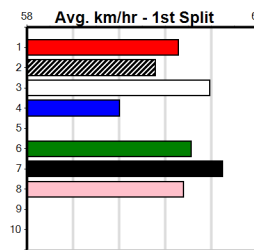

AG TYRES & WHEELS

Distance: 500m, Race Type: Grade 5, Total Prizemoney: $3,340
1st: $2,230, 2nd: $690, 3rd: $345, 4th: $75

GOT A PULSE (3) was simply brilliant when scoring at Sandown last time and he just needs a clear crack mid race. LEKTRA FRED (1) was never headed here two runs back and he is drawn to lead for a long way. ASTON REEVES (4) just needs luck early

Watchdog Tips: **3** **1** **4** **8** **Bet:** Box Quinella 1,3,4 ($10 for 333.33%)

Form Box	Wgt	Dist	Track	Date	Time	BON	Margin	1st/2nd (Time)	PIR	Checked	Comment	WR	Split 1	S/P	Grade

1

LEKTRA FRED [5]

Drawn to lead for a long way, clear danger

$3.60

BK Dog Apr-22
Sire: HOUDINI BOY Dam: LEKTRA JENA
Trainer: Shane Wetzels (Northwood)

Owner(s): WETZEL (SYN), S Wetzels, H Wetzels
Winning Distances: < 300m (0) 300 - 399m (5) 400 - 499m (2) 500 - 599m (0) 600 - 699m (0) > 700m (0)
Winning Weights: 30.3(1) 30.4(1) 30.7(1) 30.8(1) 31.0(1) 31.2(1) 31.4(1)

6th (8)	30.4	390	SHP	R10	16-Nov-24	22.65	22.01	9.00L ZENI BALE (22.04)	M/55				8.67	$3.30	X45
4th (1)	30.7	390	SHP	R12	23-Nov-24	22.57	21.91	4.50L DAWNY BY NAME (22.26)	M/44				8.77	$5.60	5
4th (5)	30.2	390	SHP	R3	12-Dec-24	22.60	21.78	6.50L CINNABAR ICON (22.17)	M/54				8.88	$7.40	5
2nd (1)	30.4	390	SHP	R12	21-Dec-24	22.76	22.17	3.75L FULL BARREL (22.50)	M/12				8.56	$2.40	5
1st (1)	30.7	390	BAL	R3	30-Dec-24	22.30	22.30	1.75L CRACKERJACK BERN	Q/11				8.41	$4.50	T3-5
3rd (6)	30.9	425	BEN	R12	03-Jan-25	24.09	23.56	2.75L ZERO KILLER (23.91)	M/533				6.74	$13.80	5
1st (2)	31.0	425	BEN	R9	10-Jan-25	23.87	23.58	1.5L BUMPY'S DAD ROY (23.96)	Q/111				6.46	$5.30	5
5th (3)	30.8	425	BEN	R7	17-Jan-25	24.36	23.55	12.00 DESCRIPTION (23.55)	M/455		SW		6.62	$67.80	X34

Last 3 wins NOT included above

1st (2)	30.8	390	SHP	R10	19-Jul-24	22.35	22.28	7.00L SLINGER (22.82)	Q/11				8.51	$5.80	X67
1st (2)	31.4	390	SHP	R4	10-Aug-24	22.33	22.14	3.25L ASTON AFFLECK (22.55)	M/22				8.66	$3.40	RW
1st (7)	31.2	390	SHP	R4	31-Oct-24	22.45	22.11	1.25L IMPRESARIO (22.53)	M/22				8.43	$2.10	T3-5

Box History

Bx	1st	2nd	3rd	4th	5th	6th	7th	8th
1	2	2	2	1				
2	3			2	2			
3				2				1
4					3			
5				3		1		
6	1		2	2				
7	1	3	1	3				1
8		2	1	1		1		

Prize Best Starts Trk/Dts APM: $12310.00 FSTD 43-7-7-4 0-0-0-0 5960