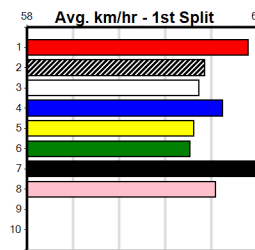

SPORTSBET HT2

Distance: 425m, Race Type: Grade 5 Heat, Total Prizemoney: $2,925
1st: $1,950, 2nd: $600, 3rd: $300, 4th: $75

SOLICIT (7) has been ultra impressive since moving to Victoria and he should turn for home with a nice break. HOT SCOTCH (8) has the class edge and he will get a nice cart across early on. ASTON MONARCHY (4) is racing with confidence.

Watchdog Tips: 7 8 4 5 Bet: Win 7

Form Box Wgt Dist Track Date Time BON Margin 1st/2nd (Time) PIR Checked Comment W/R Split 1 S/P Grade

PEGLEG PETE [5] Capable but will push wide, may find bother $12.00
Owner(s): G Cowcher
Sire: ASTON DEE BEE Dam: RUBY GIRL
Trainer: Gary Cowcher (Broadford)
Winning Distances: < 300m (0) 300 - 399m (2) 400 - 499m (3) 500 - 599m (0) 600 - 699m (0) > 700m (0)
Winning Weights: 31.7(1) 32.7(1) 33.1(2) 33.2(1)
3rd (7) 33.8 350 HVL R7 20-Oct-24 19.70 19.25 3.25L WILD SERENA (19.48) M/3 . . . . 6.73 $12.00 5H
5th (1) 33.4 350 HVL R6 25-Oct-24 20.22 19.78 6.50L DOWN SOUTH GIRL (19.78) M/3 . . . . 6.69 $4.50 T3-5
7th (2) 34.2 450 SHP R8 07-Nov-24 26.14 25.42 11.00L DAINTREE PEDRO (25.42) M/446 . . . . W 6.83 $4.50 T3-5
3rd (7) 34.5 450 SHP R8 05-Dec-24 25.60 25.51 1.5L SUPER NUGGET (25.51) M/112 . . . . 6.63 $8.50 T3-5
6th (5) 34.0 500 BEN R8 13-Dec-24 29.18 27.93 18.00L ARI GOLD (27.93) M/547 . . . . W 6.79 $20.80 5
1st (8) 33.1 390 SHP R4 21-Dec-24 22.40 22.17 2.25L NARCISSUS (22.54) M/22 . . . . 8.42 $1.60 5
1st (7) 33.2 350 HVL R5 05-Jan-25 19.30 19.08 0.50L GLORIOUS GLORY (19.33) M/2 . . . . 6.52 $9.20 5
5th (1) 33.0 425 BEN R11 10-Jan-25 24.20 23.58 3.00L MARAIS BALE (24.00) S/554 . . . . SW 6.70 $5.20 5NP
Last 3 wins NOT included above
1st (1) 32.7 425 BEN R1 04-Aug-23 24.31 23.63 0.25L TAKE A SHINE (24.33) M/333 . . . . 6.64 $2.80 M
1st (2) 31.7 425 BEN R9 03-May-24 24.46 23.69 1.5L OUR MATE BEAR (24.55) M/251 . . . . 6.62 $2.80 7
1st (6) 33.1 450 SHP R4 05-Aug-24 25.56 24.95 0.75L CANDYMAN CAN (25.60) M/222 . . . . SW 6.72 $2.60 X67
Box History
Bx 1st 2nd 3rd 4th 5th 6th 7th 8th
1 1 1 1 1 2 1
2 1 2 2 1 1 2 1
3 2 2 1 1 1
4 1 2 1 1
5 1 1 1 1
6 1 1 1 1
7 1 2 2
8 1 1 1 1 1
Prize Best $16955.00
Starts 23.99(8)-11/8/23
Trk/Dts 39-5-7-11
APM 9-2-2-2 5285