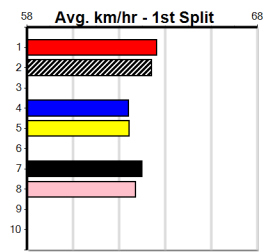

Watchdog Tips: **4** **1** **5** **7** **Bet:** **Win 4**

OUT THE WINDOW [7] **Placed in two of four here, draw helps, danger** **\$6.00**

WBK Bitch Feb-23 Sire: KOBLENZ Dam: MEPUNGA GEM Trainer: Briana Robertson-leech (Smeaton)