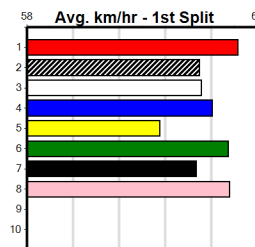

SPORTSBET HT1

Distance: 425m, Race Type: Grade 5 Heat, Total Prizemoney: $2,925
1st: $1,950, 2nd: $600, 3rd: $300, 4th: $75

VILMA BALE (1) is armed with dynamic pace once balanced and she is drawn to make every post a winner. CHEAP RED WINE (3) is all class and he just needs a little luck in the initial stages. HIGHER FORCE (4) is a more than capable type

Watchdog Tips: 1 3 4 6 Bet: Win 1

Race card for VILMA BALE (NSW) [5]. Explodes soon after box rise, hard to hold out. $4.60. Includes owner, sire, dam, winning distances, and a detailed box history table.

Race card for HIGHWAY [5]. Needs to lead, pace outside is a worry, no. $26.00. Includes owner, sire, dam, winning distances, and a detailed box history table.

Race card for CHEAP RED WINE [5]. Class act, unbeaten here, danger if steps. $3.20. Includes owner, sire, dam, winning distances, and a detailed box history table.

Race card for HIGHER FORCE [5]. Quick PB here, gets a cart across, can threaten. $4.60. Includes owner, sire, dam, winning distances, and a detailed box history table.

Race card for ATLAS ALIEN [5]. Shows promise but this is harder, next time. $9.00. Includes owner, sire, dam, winning distances, and a detailed box history table.