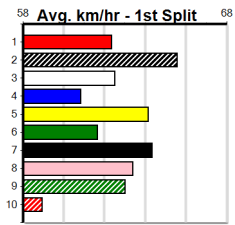

Sale

SPORTSBET SET A DEPOSIT LIMIT

Distance: 435m, Race Type: Grade 5, Total Prizemoney: $2,925
1st: $1,950, 2nd: $600, 3rd: $300, 4th: $75

12
6:42PM
(VIC time)

Watchdog Tips: 0 0 0 0 Bet: .