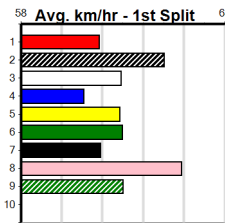

Sale

4

4:07PM

(VIC time)

TRFM (2-3 WINS)

Distance: 435m, Race Type: Restricted Win, Total Prizemoney: \$2,925

1st: \$1,950, 2nd: \$600, 3rd: \$300, 4th: \$75

Watchdog Tips: **Bet:**