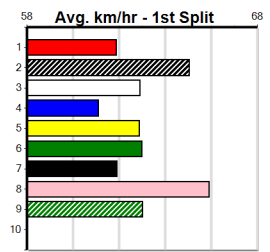

Sale

4

4:07PM

(VIC time)

TRFM (2-3 WINS)

Distance: 435m, Race Type: Restricted Win, Total Prizemoney: $2,925
1st: $1,950, 2nd: $600, 3rd: $300, 4th: $75

Watchdog Tips:

Bet:

Form	Box	Wgt	Dist	Track	Date	Time	BON	Margin	1st/2nd (Time)	PIR	Checked	Comment	WR	Split 1	S/P	Grade

KEY PILLARS [6]

BK **Bitch** **Nov-22** **Sire: BERNARDO** **Dam: UTOPIA** **Trainer: Kate Gorman (Tanjil South)**

Owner(s): SEE THE DREAM (SYN), S Buccilli, B Buccilli
Winning Distances: < 300m (0) 300 - 399m (1) 400 - 499m (1) 500 - 599m (0) 600 - 699m (0) > 700m (0)

Winning Weights: 27.9(1) 28.1(1)

5th (6)	26.9	435	SLE	R2	11-Aug-24	25.71	24.42	11.00	PAUA OF TESSA (24.95)	M/455				5.42	$21.20	M
2nd (7)	26.6	435	SLE	R2	28-Aug-24	25.22	24.42	2.00L	FRONT STAGE (25.09)	M/111				5.44	$3.50	M
2nd (3)	26.8	435	SLE	R1	04-Sep-24	25.00	24.62	0.50L	OPETAIA (24.98)	M/111				5.22	$2.40	T3-M
6th (8)	26.9	435	SLE	R3	11-Sep-24	26.57	24.22	29.00	ESSENCE (24.56)	M/466		V14		5.51	$5.70	M
T (7)	27.7	400	GEL	R2	11-Oct-24	0.00	22.58		ROMANTIC CITY (23.22)	M/88		V28		10.04	$28.80	M
1st (1)	28.1	390	SHP	R2	02-Jan-25	22.41	22.20	0.75L	ULARA BALE (22.45)	M/11				8.48	$6.60	T3-M
5th (5)	28.2	390	SHP	R9	09-Jan-25	22.66	22.20	2.00L	SUGAR SHINE (22.53)	M/66				8.91	$5.50	7
1st (8)	27.9	425	BEN	R9	15-Jan-25	24.24	24.09	2.75L	GOOSEBUMPS RICO (24.42)	M/411		SW		6.68	$7.50	7

Last 3 wins NOT included above

Bx	1st	2nd	3rd	4th	5th	6th	7th	8th
1	1							
2								
3		1		1			1	
4								
5					1			
6					1			
7		1						
8	1		1			1		

Prize Best	$3730.00
Starts	25.00(3)-4/9/24
Trk/Dts	12-2-2-1
APM	8-0-2-1
	3048

JOCELYN WILL DO [5]

BK **Bitch** **Jan-22** **Sire: ZAMBORA BROCKIE** **Dam: BESSIE'S DAISY** **Trainer: Danny Macdonald (Maffra)**

Owner(s): D Macdonald
Winning Distances: < 300m (0) 300 - 399m (0) 400 - 499m (3) 500 - 599m (0) 600 - 699m (0) > 700m (0)

Winning Weights: 26.8(2) 28.2(1)

8th (1)	28.0	395	TRA	R3	21-Jun-24	23.35	22.01	11.00	BRAEMAR MOLLY (22.59)	Q/1278		V5		3.77	$1.80	X67
7th (7)	28.3	300	HVL	R3	17-Nov-24	17.70	16.66	9.00L	MUMS PEARL (17.09)	M/2				3.99	$3.40	X67
5th (6)	28.1	400	WGL	R10	28-Nov-24	23.33	22.74	8.50L	HE'S A ROCK (22.74)	M/66				3.92	$2.60	T3-6
7th (4)	27.2	435	SLE	R3	15-Dec-24	25.28	24.27	7.50L	DR. NARNIA (24.78)	Q/177		SW		5.23	$24.90	RW
8th (1)	27.4	510	SLE	R7	18-Dec-24	30.04	29.05	15.00	ELLE GEM (29.05)	Q/788		V10		9.71	$6.30	T3-RW
3rd (4)	27.2	435	SLE	R10	01-Jan-25	24.86	24.63	1.75L	EASY PIE (24.75)	Q/224				5.31	$4.90	T3-RW
2nd (3)	27.6	435	SLE	R10	08-Jan-25	25.04	24.66	4.25L	ARCHER EIGHT (24.75)	Q/142				5.23	$2.00	6G
1st (1)	28.2	435	SLE	R7	15-Jan-25	25.04	24.57	2.25L	DR. KATARINA (25.19)	M/222				5.35	$1.20	T3-6

Last 3 wins NOT included above

1st (6)	26.8	400	WGL	R2	19-Mar-24	22.62	22.39	2.25L	ANNABELLA ROSE (22.78)	Q/11		SW		8.30	$5.10	MF
1st (4)	26.8	400	WGL	R2	25-Mar-24	22.62	22.46	2.00L	CHESTER KEEPING (22.76)	Q/12				8.28	$1.80	X67H

Bx	1st	2nd	3rd	4th	5th	6th	7th	8th
1	1							2
2								
3		1	1					1
4	1		2				1	
5								
6	1	1			1			
7								1
8	1							

Prize Best	$8145.00
Starts	24.86(4)-1/1/25
Trk/Dts	15-3-3-3
APM	4-1-1-1
	2613