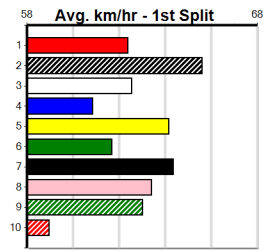

Sale
12
6:42PM
(VIC time)

SPORTSBET SET A DEPOSIT LIMIT

Distance: 435m, Race Type: Grade 5, Total Prizemoney: $2,925
1st: $1,950, 2nd: $600, 3rd: $300, 4th: $75

Watchdog Tips: ☐ ☐ ☐ ☐ ☐

Bet:

1

VALENCIA TILLY [5]
BD Bitch **Oct-21** Sire: **FERNANDO BALE** Dam: **COURTING** Trainer: **Jennifer Gieschen (Valencia Cree)**
Owner(s): J Gieschen
Winning Distances: < 300m (0) 300 - 399m (0) 400 - 499m (6) 500 - 599m (0) 600 - 699m (0) > 700m (0)
Winning Weights: 24.9(1) 25.0(1) 25.2(1) 25.4(1) 26.0(1) 26.4(1)

Pl	Box	Dist	Wgt	Track	Date	Time	BOB	Margin	1st/2nd (Time)	PIR	Checked	Comment	WR	Split 1	S/P	Grade
8th	(3)	25.9	400	WGL	R12	19-Nov-24	23.54	22.27	11.00 FIRE FEATHER (22.81)	M/88	.	.	.	8.74	$55.70	5
6th	(7)	26.3	400	WGL	R11	28-Nov-24	23.47	22.74	5.50L PATH OF GLORY (23.11)	M/66	.	.	.	8.70	$23.90	T3-5
6th	(5)	26.5	435	SLE	R9	04-Dec-24	25.21	24.43	3.25L TILLY GIRL (24.98)	M/566	.	.	.	5.38	$40.80	T3-5
7th	(8)	26.6	435	SLE	R11	11-Dec-24	25.65	24.66	12.00 ULNA (24.87)	M/776	.	.	.	5.53	$2.90	5
1st	(5)	26.4	435	SLE	R12	18-Dec-24	24.86	24.38	1.5L BOMBER'S REWARD (24.95)	Q/111	.	.	.	5.27	$6.10	T3-5
4th	(4)	26.0	435	SLE	R7	01-Jan-25	25.15	24.63	8.00L BANK ROBBER (24.63)	M/454	.	SW	.	5.42	$17.10	T3-5
4th	(1)	25.6	435	SLE	R5	08-Jan-25	24.99	24.66	4.75L MADALIA SNOOPY (24.66)	Q/254	.	.	.	5.27	$2.10	5
1st	(5)	26.0	435	SLE	R3	15-Jan-25	24.77	24.57	4.25L LET'S GO GEORGI (25.06)	Q/111	.	.	.	5.22	$4.90	T3-5

Last 3 wins NOT included above

1st	(3)	25.0	400	WGL	R3	09-Jul-24	23.37	22.52	1.5L NO CHARGE (23.46)	M/63	.	SW	.	8.76	$30.20	7
1st	(8)	25.4	435	SLE	R4	21-Jul-24	24.94	24.29	2.00L HAMISH ROSE (25.08)	M/311	.	.	.	5.37	$12.20	X67H
1st	(2)	25.2	435	SLE	R6	18-Sep-24	24.97	24.68	0.50L IRON TYSON (25.00)	Q/111	.	SW	.	5.27	$9.90	T3-5

Box History

Bx	1st	2nd	3rd	4th	5th	6th	7th	8th
1				1		1		
2	2				1	1	1	2
3	1	1			1			1
4				3				1
5	2				1	1	1	
6						1		
7	1		1		1		1	1
8	1				1	1	1	1

Prize Best Starts Trk/Dts APM: $8965.00, 24.77(5)-15/1/25, 32-6-2-0, 17-4-2-0, 3493