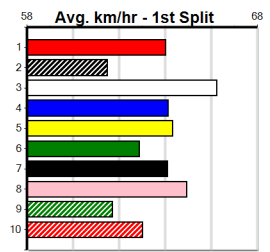

JAMES YEATES PRINTING & DESIGN

Distance: 435m, Race Type: Grade 5, Total Prizemoney: $2,925
1st: $1,950, 2nd: $600, 3rd: $300, 4th: $75

Watchdog Tips:

Bet:

Form Box	Wgt	Dist	Track	Date	Time	BON	Margin	1st/2nd (Time)	PIR	Checked	Comment	WR	Split 1	S/P	Grade

DR. BELL [5]

BK Bitch Aug-22 Sire: FERAL FRANKY Dam: PAYTON

Owner(s): DOCTORS KENNELS (SYN), J McMahon, J Gill Trainer: Kimberley McMahon (Giffard Wes)

Winning Distances: < 300m (0) 300 - 399m (0) 400 - 499m (3) 500 - 599m (0) 600 - 699m (0) > 700m (0)

Winning Weights: 27.2(1) 27.8(1) 28.0(1)

3rd (6)	27.8	435	SLE	R2	03-Nov-24	25.00	24.26	5.50L JUMBUK DAMIEN (24.62)	M/433	. . . . .	5.25	$7.80	7
1st (7)	28.0	435	SLE	R9	10-Nov-24	24.63	24.30	2.00L WHO ME (24.76)	Q/111	. . . . .	5.15	$9.20	X67H
4th (7)	27.7	435	SLE	R2	17-Nov-24	24.71	24.27	4.25L HIJACK (24.42)	M/333	. . . . .	5.29	$11.70	X67F
1st (6)	27.2	435	SLE	R4	24-Nov-24	24.85	24.22	1.5L DR. REESE (24.93)	M/311	. . . . .	5.30	$7.00	X67
3rd (7)	26.8	435	SLE	R10	01-Dec-24	24.75	24.25	5.00L COLLINDA RISE (24.41)	Q/333	. . . . .	5.26	$7.90	5H
8th (5)	27.1	435	SLE	R9	08-Dec-24	25.21	24.13	15.00 HUNTER FRED (24.19)	M/467	. . . . .	5.33	$35.70	5F
5th (5)	26.9	435	SLE	R9	05-Jan-25	25.49	24.30	15.00 LADY JULIA (24.45)	M/673	. . . . .	5.36	$30.40	5
7th (7)	26.5	435	SLE	R11	12-Jan-25	25.32	24.26	12.00 CHALUPA BATMAN (24.55)	M/167	. . . . .	5.25	$14.70	5

Last 3 wins NOT included above

1st (4)	27.8	435	SLE	R2	20-Oct-24	24.89	24.18	0.25L REEL INFRARED (24.91)	Q/111	. . . . .	5.25	$14.70	M

Box History

Bx	1st	2nd	3rd	4th	5th	6th	7th	8th
1								
2		1	1					
3								1
4	1							
5					1			1
6	1		2					
7	1		2	1				1
8								

Prize Best Starts Trk/Dts APM: $7850.00, 24.63(7)-10/11/24, 14-3-1-5, 14-3-1-5, 5262