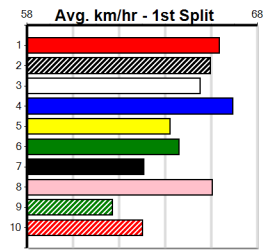

Sale
7
5:07PM
(VIC time)

IAN CARTER BUILDER

Distance: 435m, Race Type: Grade 5, Total Prizemoney: $2,925
1st: $1,950, 2nd: $600, 3rd: $300, 4th: $75

Watchdog Tips: ☐ ☐ ☐ ☐ ☐ Bet: ☐

Form Box Wgt Dist Track Date Time BON Margin 1st/2nd (Time) PIR Checked Comment W/R Split 1 S/P Grade

1

TOOTSIE [5]
RF Bitch Sep-21 Sire: FERNANDO BALE Dam: AMELIA CHRISTA
Owner(s): W Dawes
Winning Distances: < 300m (0) 300 - 399m (5) 400 - 499m (7) 500 - 599m (2) 600 - 699m (0) > 700m (0)
Winning Weights: 25.8(1) 25.9(1) 26.1(1) 26.3(1) 26.5(2) 26.6(2) 26.7(2) 26.9(1) 27.1(1) 27.4(2)

4th (3)	26.7	400	WGL	R3	12-Nov-24	22.96	22.37	4.00L	ACACIA ROCKET (22.68)	M/33	. . .	8.45	$11.80 5
4th (3)	26.8	400	WGL	R11	19-Nov-24	22.94	22.27	10.00	HERE COMES BLUE (22.27)	M/44	. . .	8.53	$20.40 5
3rd (1)	27.1	460	WGL	R6	03-Dec-24	26.51	25.95	3.00L	PAW LAUREN (26.32)	M/111	. . .	6.51	$16.30 5
5th (4)	27.4	435	SLE	R11	20-Dec-24	24.94	24.11	6.00L	VALENCIA JIM (24.52)	M/112	. . .	5.21	$19.00 5
6th (1)	27.7	435	SLE	R11	26-Dec-24	24.96	23.93	8.50L	TOMMY TEQUILA (24.40)	M/145	. . .	5.23	$65.00 X45
1st (7)	27.4	435	SLE	R8	01-Jan-25	24.81	24.63	0.50L	SMOOTH RANGER (24.83)	M/111	. . . SW .	5.21	$4.60 T3-5
1st (1)	27.4	400	WGL	R11	09-Jan-25	22.62	22.59	2.50L	WEARING LEVIS (22.79)	Q/11	. . .	8.29	$2.00 T3-5
2nd (6)	27.0	400	WGL	R10	17-Jan-25	22.61	22.40	3.25L	MYALL RAY (22.40)	M/22	. . .	8.29	$29.90 5

Last 3 wins NOT included above

1st (6)	26.7	300	HVL	R12	23-Jul-24	16.89	16.72	3.75L	WHY NOT BRYCE (17.15)	Q/3	. . .	4.03	$1.70 T3-5
1st (1)	27.1	400	WGL	R5	24-Oct-24	23.11	22.95	2.25L	LORD PANAMA (23.25)	Q/11	. . .	8.36	$3.10 T3-5
1st (7)	26.9	400	WGL	R5	07-Nov-24	22.99	22.67	3.00L	TAKE THE EDGE (23.20)	M/31	. . .	8.51	$2.70 T3-5

Box History

Bx	1st	2nd	3rd	4th	5th	6th	7th	8th
1	4	1	1					
2			1		2	1	1	1
3	3	4		2	1			1
4	1			2	2	1	2	1
5	1			2				3
6	1	2	1			1		1
7	2	1			2	2	3	
8	2	1						1

Prize Best Starts Trk/Dts APM $23230.00 24.79(3)-19/5/24 62-14-9-3 7-1-1-0 6556