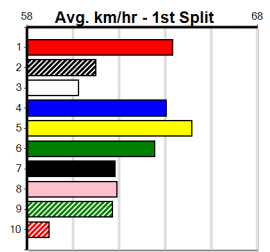

Sale
11
6:27PM
(VIC time)

INTA PLUMBING SERVICES

Distance: 435m, Race Type: Grade 5, Total Prizemoney: $2,925
1st: $1,950, 2nd: $600, 3rd: $300, 4th: $75

Watchdog Tips: ☐ ☐ ☐ ☐ ☐

Bet: ☐

1

BANDIT BARBIE (NSW)[5]
BK Bitch Jun-22 Sire: JUNGLE DEUCE Dam: LITTLE NANGAR Trainer: Brian Alford (Yarram)

Owner(s): B Alford
Winning Distances: < 300m (0) 300 - 399m (0) 400 - 499m (3) 500 - 599m (0) 600 - 699m (0) > 700m (0)
Winning Weights: 28.9(1) 29.2(2)

Box	Wgt	Dist	Track	Date	Time	BON	Margin	1st/2nd (Time)	PIR	Checked	Comment	WR	Split 1	S/P	Grade
6th (6)	29.4	400	WGL	R10	08-Nov-24	23.07	22.38	10.00 COSMIC REWARD (22.38)	S/67	.	.	W	8.57	$4.80	5
4th (1)	29.2	510	SLE	R6	24-Nov-24	29.21	29.02	1.75L KNOCKOUT NORM (29.10)	M/333	.	.	.	9.28	$8.10	5
5th (3)	28.8	510	SLE	R5	01-Dec-24	29.05	28.48	5.00L DR. REESE (28.70)	M/333	.	.	.	9.24	$8.20	RWH
3rd (2)	29.0	435	SLE	R1	08-Dec-24	24.70	24.13	0.75L FLYING HELLCAT (24.66)	M/421	.	.	.	5.38	$5.40	RWH
5th (1)	29.4	435	SLE	R4	15-Dec-24	25.07	24.27	12.00 FLYING HELLCAT (24.27)	Q/455	.	.	.	5.36	$11.20	RWF
4th (2)	29.2	435	SLE	R11	05-Jan-25	25.30	24.30	9.00L DARNUM DESIRE (24.70)	Q/343	.	.	.	5.30	$5.10	5
5th (4)	29.0	400	WGL	R11	09-Jan-25	23.07	22.59	6.50L TOOTSIE (22.62)	S/65	.	SW	.	8.57	$4.80	T3-5
2nd (5)	28.6	400	WGL	R3	17-Jan-25	22.89	22.40	2.50L PERSUASION (22.72)	M/53	.	.	.	8.44	$4.90	5

Last 3 wins NOT included above

1st (3)	29.2	400	WGL	R2	10-Sep-24	22.67	22.52	5.50L MAKE IT POP (23.03)	Q/11	.	SW	.	8.33	$2.00	M
1st (8)	28.9	435	SLE	R3	22-Sep-24	24.52	24.32	1.75L PHARAOH'S GOLD (24.63)	S/622	.	.	.	5.40	$4.90	X67
1st (1)	29.2	460	WGL	R7	01-Nov-24	26.03	25.71	1.25L PARUMBA DAWN (26.10)	Q/211	.	.	.	6.56	$2.20	X67

Box History

Box	1st	2nd	3rd	4th	5th	6th	7th	8th
1	1			1	1			
2				1	1			
3	1	1			1			
4					1			
5		1	2					
6						1		
7								
8	1		1	1				

Prize Best Starts Trk/Dts APM: $8130.00, 24.52(8)-22/9/24, 16-3-2-4, 5-1-1-1, 4437