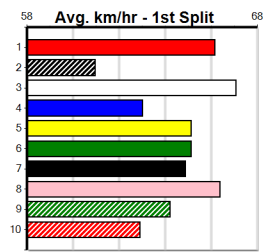

Sale
8
5:27PM
(VIC time)

CABINET CONNECTIONS

Distance: 510m, Race Type: Mixed 4/5, Total Prizemoney: $3,875
1st: $2,600, 2nd: $800, 3rd: $400, 4th: $75

Watchdog Tips:

Bet:

Form Box	Wgt	Dist	Track	Date	Time	BON	Margin	1st/2nd (Time)	PIR	Checked	Comment	WR	Split 1	S/P	Grade

1

KELLY JANE (NSW)[5]
BK Bitch Oct-22 Sire: KOBLENZ Dam: XALYNN BALE
Owner(s): Lazzamarie (SYN), M Evans, L Scott Trainer: Ben Joske (Yinnar South)
Winning Distances: < 300m (0) 300 - 399m (0) 400 - 499m (7) 500 - 599m (0) 600 - 699m (0) > 700m (0)
Winning Weights: 26.2(1) 26.4(1) 26.6(1) 27.0(1) 27.7(2) 27.8(1)

6th (7)	27.5	460	WGL	R6	03-Dec-24	26.68	25.95	5.50L PAW LAUREN (26.32)	M/667	.	.	.	6.76	$4.00	5
7th (3)	28.0	300	HVL	R2	08-Dec-24	17.13	16.47	8.50L HAIL THE CHIEF (16.56)	M/7	.	.	.	4.02	$5.10	5
4th (5)	27.8	460	WGL	R6	17-Dec-24	26.34	25.52	3.25L ASPERITAS (26.13)	M/333	.	.	.	6.61	$3.00	5
2nd (4)	27.8	460	WGL	R6	24-Dec-24	26.06	25.54	0.25L RED ED (26.05)	M/333	.	.	.	6.64	$2.20	5
8th (8)	27.9	400	WGL	R12	02-Jan-25	23.12	22.43	5.50L BOMBSHELL BANJO (22.77)	M/15	.	.	.	8.37	$2.30	SH
5th (6)	27.5	350	HVL	R10	05-Jan-25	19.38	19.08	3.25L SWEET VALENTINE (19.16)	S/7	.	.	.	6.60	$11.00	5
3rd (1)	27.5	510	SLE	R6	12-Jan-25	29.04	28.73	0.75L ASHLEY HOOK (29.00)	Q/111	.	VO	.	8.99	$3.90	5
2nd (6)	27.5	460	WGL	R7	17-Jan-25	25.78	25.49	0.25L AUDACIOUS PADDY (25.77)	M/111	.	.	.	6.47	$2.20	5

Last 3 wins NOT included above

1st (4)	27.7	435	SLE	R10	03-Nov-24	24.51	24.26	0.25L LAKEVIEW LASS (24.52)	M/111	.	.	.	5.22	$7.20	5
1st (6)	27.7	400	GEL	R11	22-Nov-24	22.62	22.27	2.25L GEANI BALE (22.77)	Q/22	.	.	.	8.39	$1.50	5
1st (5)	27.8	460	WGL	R6	29-Nov-24	26.10	25.62	0.50L DAD'S JAM DONUT (26.13)	Q/111	.	SW	.	6.51	$2.40	5NP

Box History								
Bx	1st	2nd	3rd	4th	5th	6th	7th	8th
1	1	1	1					
2	1			1	1	1		
3	1						1	
4	1	1						1
5	2			1				
6	1	2			1	1		
7	1	1	1			1	1	
8	1	1	1					1

Prize Best Starts	$17995.00
Trk/Dts	29.04(1)-12/1/25
APM	27-7-6-3 1-0-0-1 10046