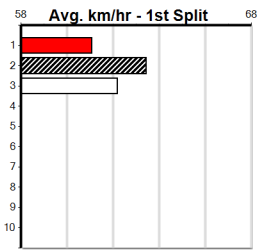

Sale

1
3:03PM

(VIC time)

MONACELLARS

Distance: 435m, Race Type: Maiden, Total Prizemoney: $2,535
1st: $1,680, 2nd: $520, 3rd: $260, 4th: $75

Watchdog Tips: ☐ ☐ ☐ ☐ ☐ Bet: ☐

Form Box Wgt Dist Track Date Time BON Margin 1st/2nd (Time) PIR Checked Comment W/R Split 1 S/P Grade

1

PAGODA GROWLER [M]
WBK Bitch Aug-22 Sire: AUSSIE INFRARED Dam: SWEET WATERLOO
Owner(s): S Winters Trainer: Graeme Jose (Catani)
Winning Distances: < 300m (0) 300 - 399m (0) 400 - 499m (0) 500 - 599m (0) 600 - 699m (0) > 700m (0)
Winning Weights:

ST (-)	26.9	435	SLE		10-Nov-24	25.00		7.50L	Trial Cleared	S/44		4of4							ST
3rd (8)	27.0	400	WGL	R2	14-Nov-24	23.38	22.72	7.50L	MARSHMALLOW (22.88)	M/44		SW		8.63	$6.90	M			
4th (4)	27.1	400	WGL	R1	21-Nov-24	23.15	22.66	3.75L	RUTH'S COMMANDER	S/66				8.73	$11.20	T3-M			
4th (8)	27.4	400	WGL	R2	29-Nov-24	23.29	22.61	7.50L	BLINKED (22.79)	S/55				8.78	$12.90	M			
2nd (8)	27.5	460	WGL	R1	05-Dec-24	26.32	25.97	1.00L	HAPPY INTENTION (26.25)	S/322				6.81	$3.90	M			
5th (7)	26.6	435	SLE	R2	29-Dec-24	25.21	24.09	9.50L	ASTON ELIJAH (24.55)	M/577				5.40	$16.00	M			
2nd (3)	26.8	435	SLE	R2	08-Jan-25	25.45	24.66	1.00L	TOUCH MY HAND (25.38)	Q/333				5.54	$2.30	M			
6th (6)	27.3	460	WGL	R1	16-Jan-25	26.81	25.68	4.00L	GETTING ON (26.55)	S/666				6.93	$5.10	M			

Last 3 wins NOT included above

Box History

Bx	1st	2nd	3rd	4th	5th	6th	7th	8th
1								
2								
3		1			1			
4				2				
5								
6						1		
7							1	
8	1	1	1					

Prize Best $975.00
Starts 25.21(7)-29/12/24
Trk/Dts 10-0-2-1
APM 3-0-1-0 792

2

DAY ME GUAVA [M]
WBK Bitch May-23 Sire: NEED MY MONEYNOW Dam: USAIN SPOLLY
Owner(s): S Spoljaric Trainer: Steven Spoljaric (Bundalaguah)
Winning Distances: < 300m (0) 300 - 399m (0) 400 - 499m (0) 500 - 599m (0) 600 - 699m (0) > 700m (0)
Winning Weights:

6th (2)	26.4	435	SLE	R2	19-Jan-25	25.77	24.33	17.00	WENDY'S JOY (24.58)	Q/256				5.29	$21.80	MH			

Last 3 wins NOT included above

Box History

Bx	1st	2nd	3rd	4th	5th	6th	7th	8th
1								
2						1		
3								
4								
5								
6								
7								
8								

Prize Best $0.00
Starts 25.77(2)-19/1/25
Trk/Dts 1-0-0-0
APM 1-0-0-0 0

3

LAKEVIEW JUDE [M]
F Bitch May-23 Sire: LAKEVIEW WALTER Dam: DR. MADISON
Owner(s): Lakeview kennels (SYN), L Whelan, M Whelan, P Whelan Trainer: Harley Whelan (Metung)
Winning Distances: < 300m (0) 300 - 399m (0) 400 - 499m (0) 500 - 599m (0) 600 - 699m (0) > 700m (0)
Winning Weights:

5th (6)	28.9	510	SLE	R1	26-Dec-24	29.62	28.22	12.00	SELECT KYRON (28.79)	M/444				9.23	$8.90	MH			
4th (3)	29.2	435	SLE	R3	19-Jan-25	25.17	24.33	2.25L	TRENDY TOMMY (25.02)	M/544				5.35	$2.60	MH			

Last 3 wins NOT included above

Box History

Bx	1st	2nd	3rd	4th	5th	6th	7th	8th
1								
2								
3				1				
4								
5								
6					1			
7								
8								

Prize Best $75.00
Starts 25.17(3)-19/1/25
Trk/Dts 2-0-0-0
APM 1-0-0-0 75

4

SKYWALKER ROSE [M]
BK Dog Dec-22 Sire: WHISKEY RIOT Dam: SUZIE ROSE
Owner(s): S Chignell Trainer: Sharon-lee Chignell (Rosedale)
Winning Distances: < 300m (0) 300 - 399m (0) 400 - 499m (0) 500 - 599m (0) 600 - 699m (0) > 700m (0)
Winning Weights:

2nd (5)	33.1	300	HVL	R2	12-Jan-25	17.25	16.68	0.75L	MANDOLIN WIND (17.21)	S/7				4.20	$9.70	MH			
2nd (7)	33.0	300	HVL	R1	19-Jan-25	16.89	16.50	0.25L	VOLTAGE (16.88)	M/3				4.07	$4.10	MF			

Last 3 wins NOT included above

Box History

Bx	1st	2nd	3rd	4th	5th	6th	7th	8th
1								
2								
3								
4								
5		1						
6								
7		1						
8								

Prize Best $1120.00
Starts FSH
Trk/Dts 2-0-2-0
APM 0-0-0-0 1120