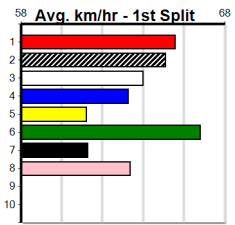

Bendigo

8

8:25PM

(VIC time)

HANRAHAN PLUMBING (275+ RANK)

Distance: 500m, Race Type: Mixed 4/5, Total Prizemoney: $1,740
1st: $1,150, 2nd: $360, 3rd: $180, 4th: $50

Watchdog Tips:

0 0 0 0

Bet:

Form	Box	Weight	Dist	Track	Date	Time	BON	Margin	1st/2nd (Time)	PIR	Checked	Comment	W/R	Split 1	S/P	Grade

1 PERFECT ACE [4]

BK D Jan-22 AUSSIE INFRARED PERFECT PIPER

Trainer: Jake Weightman (Dean)

1st (6)	31.0	450	WBL	R7	30-Dec-24	25.27	25.27	4.00	STAR OF VENUS (25.54)	Q/111	.	.	.	6.56	$3.50	SH
3rd (1)	31.3	450	WBL	R4	04-Jan-25	25.60	24.96	3.25	LNIZHONI (25.38)	M/332	.	.	.	6.65	$2.10	SF
8th (3)	31.6	460	GEL	R6	10-Jan-25	27.03	25.86	14.00	LAMRON BOBBY (26.06)	Q/388	.	.	W	6.62	$18.50	5
3rd (3)	31.4	425	BEN	R10	17-Jan-25	24.37	23.55	4.25	LWEARING LEVIS (24.07)	M/565	.	.	.	6.67	$4.20	5NP

Owner(s): J Weightman

Winning Boxes

1	2	3	4	5	6	7	8
1	1	1	1	1	1	1	1
Prize	$13,940.00						
Best	28.23						
Starts	33-5-6-7						
Trk/Dst	6-2-2-1						
APM	$6534						

2 SWANKY CHIC [5]

BK B Jan-22 TOMMY SHELBY FLORAL LACE

Trainer: Brian Hodgson (Smythesdale)

6th (5)	26.3	410	HOR	R4	31-Dec-24	23.97	23.29	7.50	PAW YONDER (23.46)	M/56	.	.	.	10.58	$23.90	X45
6th (2)	26.2	410	HOR	R11	06-Jan-25	24.23	22.89	14.00	PAW KRAMER (23.25)	Q/66	.	.	.	10.79	$29.50	5
5th (6)	25.8	400	GEL	R4	10-Jan-25	23.05	22.42	7.00	LSTOJANOVIC (22.58)	M/43	.	.	.	8.46	$46.70	5
4th (5)	26.3	450	BAL	R7	20-Jan-25	26.18	25.32	9.00	LLAMIA NONNA MARY (25.56)	S/654	.	.	.	6.76	$15.30	SH

Owner(s): B Dowler

Winning Boxes

1	2	3	4	5	6	7	8
2	1	1	1	3			
Prize	$11,685.00						
Best	FSTD						
Starts	36-7-3-9						
Trk/Dst	0-0-0-0						
APM	$4826						

3 GAZING COLLINDA [5]

F B May-22 ASTON DEE BEE AUDACIOUS BELL

Trainer: Simone Fisher (Lara)

7th (8)	31.2	510	SLE	R8	29-Dec-24	29.31	28.53	12.00	LZYGON BALE (28.53)	M/346	.	.	.	9.21	$11.40	X45
4th (8)	31.6	510	SLE	R6	05-Jan-25	29.22	28.88	5.00	LMINTER FROST (28.89)	M/124	.	.	.	9.16	$11.80	X45
1st (3)	31.5	460	WGL	R8	09-Jan-25	26.20	25.74	2.50	LSMOOTH RANGER (26.36)	M/111	.	.	.	6.54	$5.30	T3-5
6th (2)	31.2	450	WBL	R9	16-Jan-25	26.32	25.14	13.00	LASPERITAS (25.46)	Q/556	.	.	.	6.82	$15.50	5

Owner(s): S Tyler

Winning Boxes

1	2	3	4	5	6	7	8
1	3	1					
Prize	$11,802.50						
Best	FSH						
Starts	26-5-3-1						
Trk/Dst	0-0-0-0						
APM	$5630						

4 HATENNA BALE (NSW)[5]

BK B May-21 ALLEN DEED DYNA ZESTY

Trainer: Robert Camilleri (Lara)

5th (6)	27.1	410	HOR	R12	27-Dec-24	23.91	23.28	6.00	LBLOCK A BABE (23.49)	S/88	.	SW	.	11.01	$12.70	5
4th (4)	27.1	425	BEN	R12	10-Jan-25	24.29	23.58	4.25	LXISAN BALE (24.00)	M/855	.	.	.	6.85	$22.70	5NP
4th (8)	26.6	450	WBL	R9	16-Jan-25	25.72	25.14	3.75	LASPERITAS (25.46)	M/665	.	.	.	6.89	$64.40	5
4th (1)	26.9	410	HOR	R9	21-Jan-25	23.49	22.87	4.25	PAW ROXY (23.20)	M/75	.	.	.	10.59	$40.70	5

Owner(s): B Wheeler

Winning Boxes

1	2	3	4	5	6	7	8
2	1			2		2	1
Prize	$20,325.00						
Best	FSTD						
Starts	72-8-12-12						
Trk/Dst	0-0-0-0						
APM	$3584