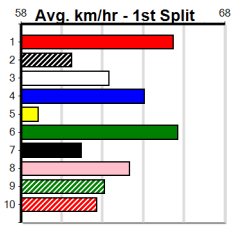

BENDIGO ADVERTISER (275+ RANK)

Distance: 425m, Race Type: Maiden, Total Prizemoney: $1,530
1st: $1,000, 2nd: $320, 3rd: $160, 4th: $50

1
6:02PM
(VIC time)

Watchdog Tips: 0 0 0 0 **Bet:** .