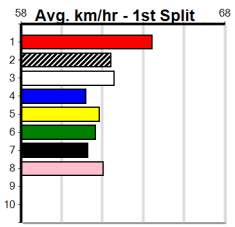

Bendigo

SHIMA SHINE AT STUD (275+ RANK)

Distance: 425m, Race Type: Grade 7, Total Prizemoney: $1,530
1st: $1,000, 2nd: $320, 3rd: $160, 4th: $50

2

6:27PM
(VIC time)

Watchdog Tips: **0 0 0 0** Bet: **0**