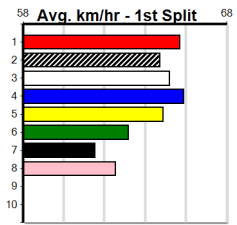

SPORTSBET MAKE IT A MULTI (275+ RAN

Distance: 425m, Race Type: Mixed 4/5, Total Prizemoney: $1,530
1st: $1,000, 2nd: $320, 3rd: $160, 4th: $50

Watchdog Tips:

8

1

4

6

Bet:

Win 8