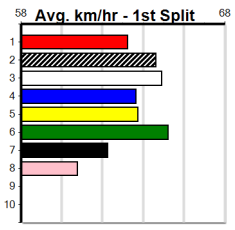

SPORTSBET BS RESPONSIBLY (275+ RA

Distance: 425m, Race Type: Mixed 6/7, Total Prizemoney: $1,530
1st: $1,000, 2nd: $320, 3rd: $160, 4th: $50

Watchdog Tips: **0** **0** **0** **0** Bet: **0**