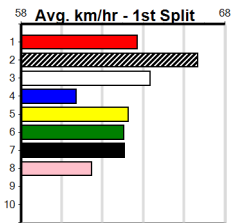

Trainer:
Owner(s):

1	2	3	4	5	6	7	8

10 * NO RESERVE *****

Trainer:
Owner(s):

1	2	3	4	5	6	7	8

Bendigo

CAMPBELL'S COMMENTS (275+ RANK)

Distance: 425m, Race Type: Grade 5, Total Prizemoney: \$1,530
1st: \$1,000, 2nd: \$320, 3rd: \$160, 4th: \$50