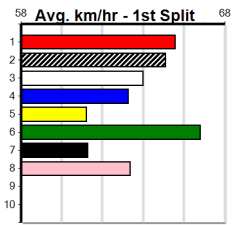

HANRAHAN PLUMBING (275+ RANK)

Distance: 500m, Race Type: Mixed 4/5, Total Prizemoney: \$1,740
1st: \$1,150, 2nd: \$360, 3rd: \$180, 4th: \$50

8

8:25PM

(VIC time)

PERFECT ACE (1) was a fast all the way Warrnambool winner 4 starts back and he is drawn to make every post a winner in this. BELLE EXTRA (5) can unwind a powerful finish in his races and can make his presence felt in the run home.