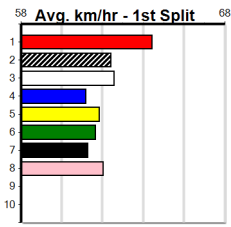

Bendigo

SHIMA SHINE AT STUD (275+ RANK)

Distance: 425m, Race Type: Grade 7, Total Prizemoney: $1,530
1st: $1,000, 2nd: $320, 3rd: $160, 4th: $50

2

6:27PM

(VIC time)

GLOBAL EXPRESS (1) recorded a solid placing Shepparton 2 starts back and he may only need to step on terms to salute here. SIR BILLY BOY (2) has been smartly placed in his last 3 starts and he can challenge in this.

Watchdog Tips: **1** **2** **8** **6** **Bet:** **Box Quinella 1,2,8 ($10 for 333.33%)**