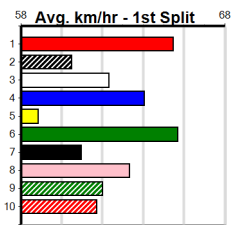

BENDIGO ADVERTISER (275+ RANK)

Distance: 425m, Race Type: Maiden, Total Prizemoney: $1,530
1st: $1,000, 2nd: $320, 3rd: $160, 4th: $50

1
6:02PM
(VIC time)

PAW VALENTINA (8) produced some smart placings last month from wide draws and she may be the one to beat in this. PAW TONELLI (1) showed speed in her good Warrnambool placing 2 back and she is drawn to challenge here.

Watchdog Tips: **8** **1** **3** **6** **Bet:** **Win 8**