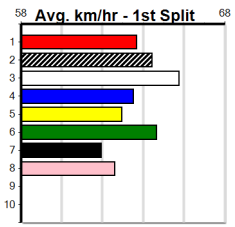

Bendigo

HIP POCKET BENDIGO (275+ RANK)

Distance: 500m, Race Type: Grade 5, Total Prizemoney: \$1,740
1st: \$1,150, 2nd: \$360, 3rd: \$180, 4th: \$50

7

8:07PM
(VIC time)

BLACK SPECTRE (3) was a solid Shepparton winner 2 starts back and he may only need to step on even terms to salute here. MCIVOR ALFIE (4) returned from injury with a smart win here on Wednesday and he could be the danger.