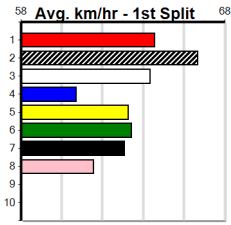

Bendigo

CAMPBELL'S COMMENTS (275+ RANK)

Distance: 425m, Race Type: Grade 5, Total Prizemoney: $1,530
1st: $1,000, 2nd: $320, 3rd: $160, 4th: $50

5
7:25PM
(VIC time)

Watchdog Tips: 0 0 0 0 **Bet:** -