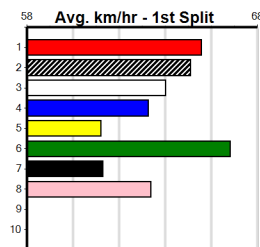

HANRAHAN PLUMBING (275+ RANK)

Distance: 500m, Race Type: Mixed 4/5, Total Prizemoney: $1,740
1st: $1,150, 2nd: $360, 3rd: $180, 4th: $50

Watchdog Tips:

Bet:

Table with columns: Form Box, Wgt, Dist, Track, Date, Time, BON, Margin, 1st/2nd (Time), PIR, Checked, Comment, WR, Split 1, S/P, Grade

PERFECT ACE [4]
BK Dog Jan-22 Sire: AUSSIE INFRARED Dam: PERFECT PIPER
Owner(s): J Weightman
Trainer: Jake Weightman (Dean)
Winning Distances: < 300m (0) 300 - 399m (0) 400 - 499m (3) 500 - 599m (2) 600 - 699m (0) > 700m (0)
Winning Weights: 30.2(1) 31.0(1) 31.3(1) 31.4(1) 31.5(1)
Box History table and Prize Best Starts table included.

SWANKY CHIC [5]
BK Bitch Jan-22 Sire: TOMMY SHELBY Dam: FLORAL LACE
Owner(s): B Dowler
Trainer: Brian Hodgson (Smythesdale)
Winning Distances: < 300m (0) 300 - 399m (0) 400 - 499m (7) 500 - 599m (0) 600 - 699m (0) > 700m (0)
Winning Weights: 24.4(1) 25.0(1) 25.2(1) 25.3(1) 25.5(1) 25.7(1) 25.8(1)
Box History table and Prize Best Starts table included.

GAZING COLLINDA [5]
F Bitch May-22 Sire: ASTON DEE BEE Dam: AUDACIOUS BELL
Owner(s): S Tyler
Trainer: Simone Fisher (Lara)
Winning Distances: < 300m (0) 300 - 399m (0) 400 - 499m (3) 500 - 599m (2) 600 - 699m (0) > 700m (0)
Winning Weights: 30.4(1) 30.8(1) 31.0(1) 31.1(1) 31.5(1)
Box History table and Prize Best Starts table included.

HATENNA BALE (NSW)[5]
BK Bitch May-21 Sire: ALLEN DEED Dam: DYNA ZESTY
Owner(s): B Wheeler
Trainer: Robert Camilleri (Lara)
Winning Distances: < 300m (0) 300 - 399m (2) 400 - 499m (6) 500 - 599m (0) 600 - 699m (0) > 700m (0)
Winning Weights: 26.5(1) 26.7(2) 27.3(1) 27.5(1) 27.8(1) 28.0(1) 28.4(1)
Box History table and Prize Best Starts table included.

BELLE EXTRA [5]
BK Dog Mar-22 Sire: AUSSIE INFRARED Dam: ROCKSTAR BELLE
Owner(s): P Griffen
Trainer: Peter Griffen (Claretown)
Winning Distances: < 300m (0) 300 - 399m (0) 400 - 499m (3) 500 - 599m (1) 600 - 699m (0) > 700m (0)
Winning Weights: 31.7(2) 32.2(1) 32.6(1)
Box History table and Prize Best Starts table included.