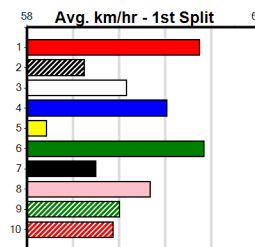

BENDIGO ADVERTISER (275+ RANK)

Distance: 425m, Race Type: Maiden, Total Prizemoney: $1,530
1st: $1,000, 2nd: $320, 3rd: $160, 4th: $50

PAW VALENTINA (8) produced some smart placings last month from wide draws and she may be the one to beat in this. PAW TONELLI (1) showed speed in her good Warrnambool placing 2 back and she is drawn to challenge here.

Watchdog Tips: 8 1 3 6 Bet: Win 8

Main table containing race details for PAW TONELLI (NSW), PAW RICOCHET (NSW), LAMP POST, ACE CHASER, and MR. SIN RAP. Each entry includes dog name, owner, sire, dam, trainer, winning distances, and a box history table.