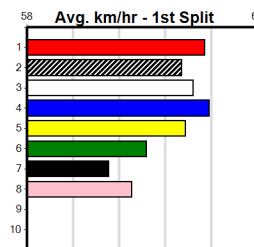

SPORTSBET MAKE IT A MULTI (275+ RANK)

Distance: 425m, Race Type: Mixed 4/5, Total Prizemoney: $1,530
1st: $1,000, 2nd: $320, 3rd: $160, 4th: $50

Watchdog Tips:

Bet:

Form Box Wgt Dist Track Date Time BON Margin 1st/2nd (Time) PIR Checked Comment WR Split 1 S/P Grade

GLORIOUS GLORY [5] WBD Bitch Aug-21 Sire: ORSON ALLEN Dam: GLORIOUS
Owner(s): G Smith
Winning Distances: < 300m (0) 300 - 399m (9) 400 - 499m (2) 500 - 599m (0) 600 - 699m (0) > 700m (0)
Winning Weights: 29.0(1) 29.9(1) 30.0(1) 30.1(1) 30.2(1) 30.3(1) 30.4(2) 30.5(1) 30.8(1) 30.9(1)
1st (6) 30.9 300 HVL R4 11-Oct-24 16.97 16.95 1.25L INTER STAR FIRE (17.05) M/1 . . . SW . . . 3.90 $1.80 T3-5
4th (8) 30.7 460 GEL R6 15-Oct-24 26.50 25.90 8.00L SUNNY'S ALRIGHT (25.94) Q/233 . . . . . 6.67 $7.20 5
4th (6) 30.7 300 HVL R11 22-Nov-24 16.77 16.52 3.00L MINNIE ROCKS (16.57) M/2 . . . . . 3.96 $4.60 T3-5
7th (3) 30.7 400 GEL R12 30-Nov-24 23.15 22.48 10.00 DASHING JEFF (22.48) M/87 . . . . . 8.88 $5.00 5
3rd (4) 30.7 425 BEN R10 04-Dec-24 24.30 24.18 1.25L CLASSY SHIFTER (24.22) S/433 . . . . . 6.70 $2.70 5
7th (8) 30.6 350 HVL R8 15-Dec-24 19.31 18.86 6.50L WILL VANSON (18.86) M/77 . . . . . 6.58 $23.10 X45
2nd (2) 30.8 350 HVL R5 05-Jan-25 19.33 19.08 0.50L PEGLEG PETE (19.30) Q/11 . . . . . 6.43 $9.10 5
5th (5) 31.1 350 HVL R5 19-Jan-25 19.76 19.09 4.00L ASTON ANGELO (19.48) M/3 . . . . . 6.58 $3.90 5
Last 3 wins NOT included above
1st (1) 30.4 400 GEL R11 04-Jun-24 22.69 22.69 2.00L MR. FLASH (22.83) Q/11 . . . . . 8.45 $5.00 5
1st (7) 30.8 300 HVL R12 07-Jul-24 16.92 16.75 2.00L DELIGHTFUL (17.06) Q/1 . . . . . 3.91 $12.00 5
1st (4) 30.3 300 HVL R12 18-Aug-24 16.97 16.84 0.025 ELLIANA (16.97) M/2 . . . . . 3.94 $11.70 5

Trainer: Geoff Smith (Mill Park)
Box History
Bx 1st 2nd 3rd 4th 5th 6th 7th 8th
1 1 1 1 1 1 1 1 1
2 1 1 1 1 2 2
3 1 1 1 3 2 1
4 1 3 1 1 1
5 3 1 1 3 1
6 2 1 2
7 1 1 1 2 2
8 1 2 1 1 1 1
Prize Best $18182.86
Starts 24.30(4)-4/12/24
Trk/Dts 57-11-3-8
APM 4-1-0-2 3916