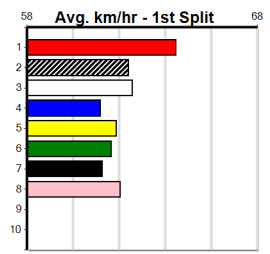

SHIMA SHINE AT STUD (275+ RANK)

Distance: 425m, Race Type: Grade 7, Total Prizemoney: $1,530
1st: $1,000, 2nd: $320, 3rd: $160, 4th: $50

GLOBAL EXPRESS (1) recorded a solid placing Shepparton 2 starts back and he may only need to step on terms to salute here. SIR BILLY BOY (2) has been smartly placed in his last 3 starts and he can challenge in this.

Watchdog Tips: 1 2 8 6 Bet: Box Quinella 1,2,8 ($10 for 333.33%)

GLOBAL EXPRESS [7] Solidly placed 2 back, gun draw, hard to beat. $2.60
Owner(s): V Giles
Sire: BEAST UNLEASHED Dam: BAGS ON SHAZZA
Trainer: Vivianne Gibes (Bamawm)

SIR BILLY BOY [7] Smart placings in his last 3 starts, major player. $4.00
Owner(s): S Hamilton
Sire: SH AVATAR Dam: SETTLED
Trainer: Sheldon Hamilton (Smythes Cree)

BENNACHIE LANE (QLD)[7] Speed underneath looks a worry here, needs luck. $10.00
Owner(s): Bonat Racing (SYN), A Bonat, S Flegg, A Bonat
Sire: KEYBOW Dam: BOGIE BULLET
Trainer: Arthur Bonat (Clyde North)

ETERNAL CAPERS [7] May get burnt off early, tough ask this draw. $15.00
Owner(s): J Stemmer
Sire: MY BRO FABIO Dam: LOVE CAPERS
Trainer: Jason Stemmer (Bangholme)

LISBURN [7] Drawn to find some trouble here, needs to step. $15.00
Owner(s): D Knight
Sire: TOMMY SHELBY Dam: LIZZIE'S ENTITY
Trainer: Donna Knight (Talbot)

1

2

3

4

5