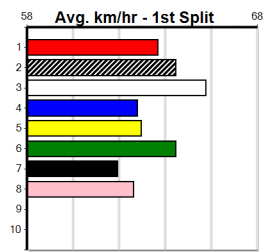

HIP POCKET BENDIGO (275+ RANK)

Distance: 500m, Race Type: Grade 5, Total Prizemoney: $1,740
1st: $1,150, 2nd: $360, 3rd: $180, 4th: $50

Watchdog Tips:

Bet:

Table with columns: Form Box, Wgt, Dist, Track, Date, Time, BON, Margin, 1st/2nd (Time), PIR, Checked, Comment, W/R, Split 1, S/P, Grade

REV QUERIDA [5]
BK Bitch Mar-22 Sire: SHIMA SHINE Dam: JD REVELATION
Owner(s): G Hammerstein
Trainer: Grant Hammerstein (Kinglake We)
Winning Distances: < 300m (0) 300 - 399m (2) 400 - 499m (5) 500 - 599m (1) 600 - 699m (0) > 700m (0)
Winning Weights: 29.1(1) 29.2(2) 29.3(2) 29.6(3)
Box History table and Prize Best Starts table included.

ZIPPING SCOOBY (NSW)[5]
BK Dog Dec-22 Sire: ASTON RUPEE Dam: ZIPPING MAGDA
Owner(s): Hallinan Hallinan (SYN), M Hallinan, F Hallinan
Trainer: Robert Camilleri (Lara)
Winning Distances: < 300m (0) 300 - 399m (0) 400 - 499m (2) 500 - 599m (1) 600 - 699m (0) > 700m (0)
Winning Weights: 34.2(1) 34.3(1) 34.6(1)
Box History table and Prize Best Starts table included.

BLACK SPECTRE [5]
BK Dog Aug-21 Sire: FERNANDO BALE Dam: MEPUNGA SPECTRE
Owner(s): M Katsiris
Trainer: Michael Katsiris (Thomastown)
Winning Distances: < 300m (0) 300 - 399m (2) 400 - 499m (1) 500 - 599m (4) 600 - 699m (1) > 700m (0)
Winning Weights: 30.1(1) 30.2(1) 30.5(1) 30.6(2) 30.7(1) 30.9(1) 31.7(1)
Box History table and Prize Best Starts table included.

MCIVOR ALFY [5]
LTBD Dog May-22 Sire: FERAL FRANKY Dam: MCIVOR VERNA
Owner(s): B Priest
Trainer: Barry Priest (Junortoun)
ENG BEN 2025-01-22
Winning Distances: < 300m (0) 300 - 399m (0) 400 - 499m (1) 500 - 599m (2) 600 - 699m (1) > 700m (0)
Winning Weights: 33.8(1) 33.9(1) 34.1(1) 34.3(1)
Box History table and Prize Best Starts table included.

JELLICENT BALE (NSW)[5]
BK Bitch May-21 Sire: ALLEN DEED Dam: DYNA ZESTY
Owner(s): B Kinder
Trainer: Brenda Kinder (Girgarre)
Winning Distances: < 300m (0) 300 - 399m (1) 400 - 499m (4) 500 - 599m (0) 600 - 699m (0) > 700m (0)
Winning Weights: 26.7(2) 27.0(2) 27.9(1)
Box History table and Prize Best Starts table included.

1

2

3

4

5