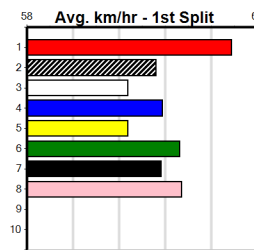

GRAY'S BENDIGO (275+ RANK)

Distance: 500m, Race Type: Mixed 6/7, Total Prizemoney: $1,740
1st: $1,150, 2nd: $360, 3rd: $180, 4th: $50

GOLD VENOM (1) can find the arm soon after box rise in this and he could prove hard to catch if he does. HOT SPOT (4) has the speed to overcome her tricky draw and she looks like the main danger in this.

Watchdog Tips: 1 4 7 6 Bet: Box Quinella 1,4,7 ($10 for 333.33%)

Detailed race card for GOLD VENOM [6], including owner, sire, dam, winning distances, weights, and a box history table.

Detailed race card for MAJOR ALLEN [7], including owner, sire, dam, winning distances, weights, and a box history table.

Detailed race card for KENNETH BALE (NSW)[7], including owner, sire, dam, winning distances, weights, and a box history table.

Detailed race card for HOT SPOT [7], including owner, sire, dam, winning distances, weights, and a box history table.

Detailed race card for ZENVO YOYO [7], including owner, sire, dam, winning distances, weights, and a box history table.