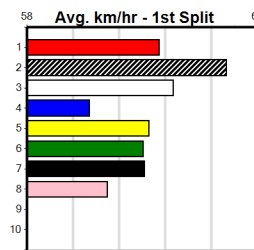

CAMPBELL'S COMMENTS (275+ RANK)

Distance: 425m, Race Type: Grade 5, Total Prizemoney: $1,530
1st: $1,000, 2nd: $320, 3rd: $160, 4th: $50

RAGING ELSA (2) was a solid all the way winner here last start and she may only need to step on terms to salute again today. WILD REPUTATION (8) can explode once fully balanced and he could be right in the finish here.

Watchdog Tips: 2 8 3 7 Bet: Win 2

LEKTRA APRIL [5] *** SCRATCHED *** $10.00
Owner(s): J Hooke
Winning Distances: < 300m (0) 300 - 399m (7) 400 - 499m (5) 500 - 599m (0) 600 - 699m (0) > 700m (0)
Box History table and Prize Best Starts table included.

RAGING ELSA [5] Biks Solid all the way win here last time, can win this $1.90
Owner(s): J Whybrow
Winning Distances: < 300m (0) 300 - 399m (3) 400 - 499m (1) 500 - 599m (0) 600 - 699m (0) > 700m (0)
Box History table and Prize Best Starts table included.

KRAKEN FORCE [5] Can race in a forward position here, keep safe. $2.80
Owner(s): EYLES (SYN), K Eyles, H Eyles, D Eyles
Winning Distances: < 300m (0) 300 - 399m (1) 400 - 499m (5) 500 - 599m (0) 600 - 699m (0) > 700m (0)
Box History table and Prize Best Starts table included.

LALA SPEED [5] Likely to need some luck from this draw. $26.00
Owner(s): G Mitchell
Winning Distances: < 300m (0) 300 - 399m (3) 400 - 499m (0) 500 - 599m (0) 600 - 699m (0) > 700m (0)
Box History table and Prize Best Starts table included.

WHATEVER HE SAID [5] *** SCRATCHED *** $10.00
Owner(s): W Sutcliffe
Winning Distances: < 300m (0) 300 - 399m (1) 400 - 499m (5) 500 - 599m (1) 600 - 699m (0) > 700m (0)
Box History table and Prize Best Starts table included.