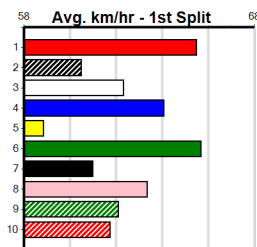

BENDIGO ADVERTISER (275+ RANK)

Distance: 425m, Race Type: Maiden, Total Prizemoney: $1,530
1st: $1,000, 2nd: $320, 3rd: $160, 4th: $50

Watchdog Tips: ☐ ☐ ☐ ☐ ☐ **Bet:**

Form	Box	Wgt	Dist	Track	Date	Time	BON	Margin	1st/2nd (Time)	PIR	Checked	Comment	WR	Split 1	S/P	Grade

1

PAW TONELLI (NSW)[M]
BK Bitch Apr-23 Sire: JACKSLITTLETHING Dam: JACLYN BALE
Owner(s): B Wheeler Trainer: Daniel Gibbons (Avalon)
Winning Distances: < 300m (0) 300 - 399m (0) 400 - 499m (0) 500 - 599m (0) 600 - 699m (0) > 700m (0)
Winning Weights:
3rd (2) 27.0 390 WBL R3 26-Dec-24 23.12 21.98 11.00 ASTON EMBER (22.36) M/33 9.12 $3.30 M
5th (7) 26.6 390 WBL R1 09-Jan-25 23.22 21.75 13.00 SILVER COIN (22.33) M/35 8.77 $5.00 M
2nd (3) 26.8 390 WBL R3 13-Jan-25 22.59 22.26 4.25L PAW ELECTRA (22.30) M/22 8.66 $2.80 M
4th (4) 26.6 390 WBL R3 20-Jan-25 23.17 22.29 10.00 PAW MUNICH (22.48) M/34 8.90 $2.90 M

Last 3 wins NOT included above

Box History

Bx	1st	2nd	3rd	4th	5th	6th	7th	8th
1								
2								
3		1						
4					1			
5								
6								
7						1		
8								

Prize Best	$630.00
Starts	FSH
Trk/Dts	4-0-1-1
APM	0-0-0-0
	630

2

PAW RICOCHET (NSW)[M]
BD Dog Apr-23 Sire: JACKSLITTLETHING Dam: JACLYN BALE
Owner(s): B Wheeler Trainer: Daniel Gibbons (Avalon)
Winning Distances: < 300m (0) 300 - 399m (0) 400 - 499m (0) 500 - 599m (0) 600 - 699m (0) > 700m (0)
Winning Weights:
6th (7) 32.6 400 GEL R3 10-Jan-25 23.87 22.42 14.00 STAR SIXTY SIX (22.93) S/65 9.12 $7.00 M
7th (1) 32.6 400 GEL R2 17-Jan-25 23.95 22.51 18.00 WHERE'S NASSIF (22.75) S/66 8.92 $11.20 M

Last 3 wins NOT included above

Box History

Bx	1st	2nd	3rd	4th	5th	6th	7th	8th
1								
2								
3								
4								
5								
6								
7						1		
8								

Prize Best	$0.00
Starts	FSH
Trk/Dts	2-0-0-0
APM	0-0-0-0
	0

3

LAMP POST [M]
BK Dog Feb-23 Sire: GOOD ODDS HARADA Dam: PIRATES PATCH
Owner(s): M Davis Trainer: Simon Payne (Toolern Vale)
Winning Distances: < 300m (0) 300 - 399m (0) 400 - 499m (0) 500 - 599m (0) 600 - 699m (0) > 700m (0)
Winning Weights:
2nd (1) 29.8 390 BAL R1 06-Nov-24 22.56 21.76 6.00L FERRET'S KNOCK (22.15) M/34 8.58 $3.00 M
F (8) 30.0 390 BAL R2 13-Nov-24 0.00 22.11 AUSSIE FRED (22.41) M/88 9.59 $4.40 M
4th (6) 29.3 390 BAL R1 21-Nov-24 23.09 21.93 6.00L BELFAST SPOT (22.69) M/77 9.22 $2.20 M
6th (3) 29.6 400 GEL R2 28-Nov-24 23.28 22.55 10.00 ASTON TAMSYN (22.59) M/76 8.93 $20.00 MH
3rd (8) 29.6 460 GEL R2 05-Dec-24 26.45 25.51 11.00 MISS RELENTLESS (25.69) M/453 6.97 $9.20 M
5th (1) 30.1 450 BAL R4 13-Dec-24 25.84 25.26 8.50L RIVERSDALE MICK (25.26) M/455 6.76 $18.50 M
2nd (2) 29.9 450 WBL R2 19-Dec-24 25.63 24.81 3.5L PAW FARINA (25.40) M/652 6.80 $22.00 M
4th (1) 30.3 400 GEL R3 27-Dec-24 23.15 22.48 8.50L ANGRY CHIEF (22.58) M/45 8.67 $7.20 M

Last 3 wins NOT included above

Box History

Bx	1st	2nd	3rd	4th	5th	6th	7th	8th
1		2						
2			1		1			
3							1	
4								
5								
6					1			
7								
8			1					

Prize Best	$1870.00
Starts	FSH
Trk/Dts	9-0-3-1
APM	0-0-0-0
	1288