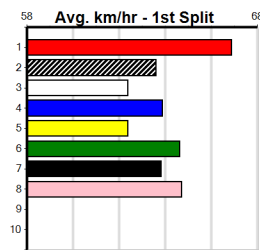

GRAY'S BENDIGO (275+ RANK)

Distance: 500m, Race Type: Mixed 6/7, Total Prizemoney: $1,740
1st: $1,150, 2nd: $360, 3rd: $180, 4th: $50

Watchdog Tips:

Bet:

Form Box Wgt Dist Track Date Time BON Margin 1st/2nd (Time) PIR Checked Comment WR Split 1 S/P Grade

GOLD VENOM [6]
F Dog Feb-22 Sire: CATCH THE THIEF Dam: SUPREME OUTLAW
Owner(s): R Marriner
Trainer: Reginald Marriner (Lalor)
Winning Distances: < 300m (0) 300 - 399m (1) 400 - 499m (0) 500 - 599m (1) 600 - 699m (0) > 700m (0)
Winning Weights: 30.2(1) 30.3(1)
Box History table with columns Bx, 1st, 2nd, 3rd, 4th, 5th, 6th, 7th, 8th.

MAJOR ALLEN [7]
WRF Dog Dec-22 Sire: ORSON ALLEN Dam: MAJOR SPOILS
Owner(s): B Dowler
Trainer: Brian Hodgson (Smythesdale)
Winning Distances: < 300m (0) 300 - 399m (1) 400 - 499m (0) 500 - 599m (0) 600 - 699m (0) > 700m (0)
Winning Weights: 30.8(1)
Box History table with columns Bx, 1st, 2nd, 3rd, 4th, 5th, 6th, 7th, 8th.

KENNETH BALE (NSW)[7]
DKBD Dog Mar-22 Sire: JS FLAMIN ACE Dam: FAITHY BALE
Owner(s): FISHOUNDS (SYN), D Fisher, S Fisher
Trainer: Jordan Mcquillen (Lara)
Winning Distances: < 300m (0) 300 - 399m (0) 400 - 499m (0) 500 - 599m (1) 600 - 699m (0) > 700m (0)
Winning Weights: 29.3(1)
Box History table with columns Bx, 1st, 2nd, 3rd, 4th, 5th, 6th, 7th, 8th.

HOT SPOT [7]
BK Bitch Jun-22 Sire: FERAL FRANKY Dam: DREAMING
Owner(s): Gisborne Grumps (SYN), J Grant, J Prater, P Brun
Trainer: Katrina Evans (Kyneton)
Winning Distances: < 300m (0) 300 - 399m (1) 400 - 499m (0) 500 - 599m (0) 600 - 699m (0) > 700m (0)
Winning Weights: 25.9(1)
Box History table with columns Bx, 1st, 2nd, 3rd, 4th, 5th, 6th, 7th, 8th.

ZENVO YOYO [7]
BE Bitch Nov-22 Sire: BALLYMAC KINGDOM Dam: ZIPPY ZENVO
Owner(s): G Mitchell
Trainer: Donna Knight (Talbot)
Winning Distances: < 300m (0) 300 - 399m (0) 400 - 499m (1) 500 - 599m (0) 600 - 699m (0) > 700m (0)
Winning Weights: 27.8(1)
Box History table with columns Bx, 1st, 2nd, 3rd, 4th, 5th, 6th, 7th, 8th.

1

2

3

4

5