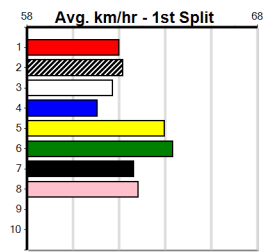

Watchdog Tips: 1 2 8 4 Bet: Win 1

Table for PAW ILLABO (NSW)[6] including form box, winning distances, weights, and box history.

Table for BLACK EMU [6] including form box, winning distances, weights, and box history.