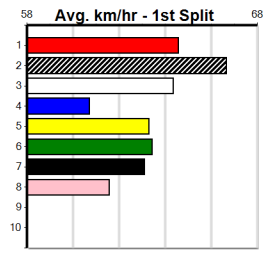

CAMPBELL'S COMMENTS (275+ RANK)

Distance: 425m, Race Type: Grade 5, Total Prizemoney: $1,530
1st: $1,000, 2nd: $320, 3rd: $160, 4th: $50

Watchdog Tips: [ ] [ ] [ ] [ ] Bet: [ ]

Table with columns: Form Box, Wgt, Dist, Track, Date, Time, BON, Margin, 1st/2nd (Time), PIR, Checked, Comment, WR, Split 1, S/P, Grade

1

LEKTRA APRIL [5]

Detailed race card for Lektra April [5] featuring Bitch, Oct-20, Sire: DYNA CHANCER, Dam: UPTOWN FUNK, Trainer: Wayne Hooke (Wellsford), ENG BEN 2025-01-22. Includes winning distances, weights, and a box history table.

2

RAGING ELSA [5] Biks

Detailed race card for Raging Elsa [5] Biks featuring Bitch, Apr-22, Sire: MEPUNGA BLAZER, Dam: SO SAY, Trainer: Nicole Lummas (Wangaratta Sout). Includes winning distances, weights, and a box history table.

3

KRAKEN FORCE [5]

Detailed race card for Kraken Force [5] featuring Dog, Jul-21, Sire: BERNARDO, Dam: KRAKEN ROSE, Trainer: Helen Eyles (Murchison). Includes winning distances, weights, and a box history table.

4

LALA SPEED [5]

Detailed race card for Lala Speed [5] featuring Dog, May-21, Sire: KC AND ALL, Dam: LALA SHIM, Trainer: Donna Knight (Talbot). Includes winning distances, weights, and a box history table.

5

WHATEVER HE SAID [5]

Detailed race card for Whatever He Said [5] featuring Dog, Feb-22, Sire: MY REDEEMER, Dam: WHATEVER I WANT, Trainer: Patrick Furci (Maribyrnong). Includes winning distances, weights, and a box history table.