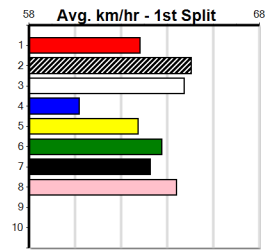

Bendigo
12
9:48PM
(VIC time)

PETER BROWN CUSTOM HOMES (275+)

Distance: 425m, Race Type: Grade 5, Total Prizemoney: $1,530
1st: $1,000, 2nd: $320, 3rd: $160, 4th: $50

ALDREN BALE (8) can explode once into full stride and he looks hard to hold out from his ideal draw here. MR. FLASH (4) has been racing in great fashion of late and he could make his presence felt in the run to the judge.

Watchdog Tips: **8** **4** **5** **2** **Bet:** **Win 8**

Form Box Wgt Dist Track Date Time BON Margin 1st/2nd (Time) PIR Checked Comment W/R Split 1 S/P Grade

SHIMA HARLEY [5] **Down on his best form in recent times, place best.** **$10.00**

BD Dog May-22 Sire: FERNANDO BALE Dam: SHIMA CLASSIC Trainer: Donna Knight (Talbot)

Owner(s): G Mitchell
Winning Distances: < 300m (0) 300 - 399m (0) 400 - 499m (4) 500 - 599m (0) 600 - 699m (0) > 700m (0)
Winning Weights: 30.3(1) 31.6(1) 31.9(1) 32.0(1)

Box	1st	2nd	3rd	4th	5th	6th	7th	8th
1								
2	1	1	1	1	1			1
3								
4	1			2		1		
5		1	2		3			1
6	1				1	1		1
7	1	1		2	1	1		
8			1		2			

Prize Best Starts Trk/Dts APM: $7070.63 24.38(6)-3/7/24 35-4-3-4 6-2-0-0 1973

SILVER MACHINE [5] **Handy placings in 2 of his last 3, can threaten.** **$8.00**

BE Dog Oct-21 Sire: TOMMY SHELBY Dam: SNOOKY Trainer: Jimmy Holt (Kyneton)

Owner(s): J Holt
Winning Distances: < 300m (0) 300 - 399m (1) 400 - 499m (1) 500 - 599m (2) 600 - 699m (0) > 700m (0)
Winning Weights: 32.9(2) 33.0(1) 33.3(1)

Box	1st	2nd	3rd	4th	5th	6th	7th	8th
1								
2	1	1	1			1		2
3								
4	1				1			
5	1	1				1		1
6	1	1	1		1	1		
7							1	1
8	1			2		1	1	

Prize Best Starts Trk/Dts APM: $6000.00 24.61(1)-27/11/24 24-4-3-2 2-0-0-1 1593

GARCIA BALE (NSW)[5] **Met some handy types in her last few, keep safe.** **$12.00**

RBD Bitch Jan-21 Sire: ORSON ALLEN Dam: HOUSTON BALE Trainer: Ronald Martin (Albion)

Owner(s): R Martin
Winning Distances: < 300m (0) 300 - 399m (0) 400 - 499m (6) 500 - 599m (2) 600 - 699m (0) > 700m (0)
Winning Weights: 27.9(1) 28.3(1) 28.4(2) 28.6(2) 28.7(1) 29.1(1)

Box	1st	2nd	3rd	4th	5th	6th	7th	8th
1								
2	2	1			1	1		
3	1		1	4	1	1	1	
4	1				1	1	1	1
5	2	1			1	2		1
6		1	2	1	1	1		
7	1							1
8	1	1	1	1	1	1		1

Prize Best Starts Trk/Dts APM: $21190.00 24.07(7)-5/5/23 41-8-4-3 7-1-2-2 302

MR. FLASH (NSW)[5] **Racing well, can wind up mid race, major player.** **$6.50**

BK Dog Nov-21 Sire: FLYING RICCIARDO Dam: FANTASTIC DAISY Trainer: Paul Pace (Scarsdale)

Owner(s): D Pace
Winning Distances: < 300m (0) 300 - 399m (2) 400 - 499m (3) 500 - 599m (0) 600 - 699m (0) > 700m (0)
Winning Weights: 32.4(1) 32.5(1) 32.9(1) 33.0(1) 33.5(1)

Box	1st	2nd	3rd	4th	5th	6th	7th	8th
1								
2	1	1	3	1				2
3	1	3	2		1	1	1	
4	1	3			2	2		
5	1			2	2	2		2
6				1	1		2	1
7		3	1					1
8	1	2	1	1	1	1		1

Prize Best Starts Trk/Dts APM: $13750.00 24.38(8)-26/4/24 57-5-14-8 4-0-0-2 3065

MY COMPASS [5] **Good turn of foot once fully balanced, chance.** **$3.60**

BD Dog Aug-20 Sire: MY REDEEMER Dam: SHOUT OUT LOUD Trainer: Brian Brown (Axedale)

Owner(s): BULLET (SYN), L Brown, B Brown
Winning Distances: < 300m (0) 300 - 399m (1) 400 - 499m (14) 500 - 599m (0) 600 - 699m (0) > 700m (0)
Winning Weights: 32.6(1) 32.7(2) 32.9(1) 33.0(1) 33.3(2) 33.4(2) 33.5(3) 33.8(2) 33.9(1)

Box	1st	2nd	3rd	4th	5th	6th	7th	8th
1	1	1	1	1	2	6	2	2
2	1	2	2	5	2	3	1	
3	2	2	2	2	2	1	1	
4	1	5	2	5			1	
5	1		5	2	2		1	
6	2	2	4	2	2			
7	5	4	1	3	1	1		
8	4	5	3	4	3	3	7	1

Prize Best Starts Trk/Dts APM: $27526.43 24.22(8)-26/4/23 126-15-18-14 62-9-12-9 3414