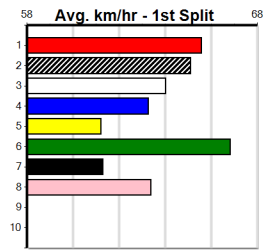

HANRAHAN PLUMBING (275+ RANK)

Distance: 500m, Race Type: Mixed 4/5, Total Prizemoney: $1,740
1st: $1,150, 2nd: $360, 3rd: $180, 4th: $50

PERFECT ACE (1) was a fast all the way Warrnambool winner 4 starts back and he is drawn to make every post a winner in this. BELLE EXTRA (5) can unwind a powerful finish in his races and can make his presence felt in the run home.

Watchdog Tips: 1 5 4 7 Bet: Win 1

Race 1: PERFECT ACE [4] Fast Warrnambool win 4 back, gun draw, go close. $2.80
Owner(s): J Weightman
Trainer: Jake Weightman (Dean)

Race 2: SWANKY CHIC [5] Can show early speed but place looks best. $26.00
Owner(s): B Dowler
Trainer: Brian Hodgson (Smythesdale)

Race 3: GAZING COLLINDA [5] Showed speed in smart win 2 back, must respect. $12.00
Owner(s): S Tyler
Trainer: Simone Fisher (Lara)

Race 4: HATENNA BALE (NSW)[5] Met some speedy types in her last few, big chance. $10.00
Owner(s): B Wheeler
Trainer: Robert Camilleri (Lara)

Race 5: BELLE EXTRA [5] Can unwind a powerful finish, danger with any luck. $4.60
Owner(s): P Griffen
Trainer: Peter Griffen (Claretown)