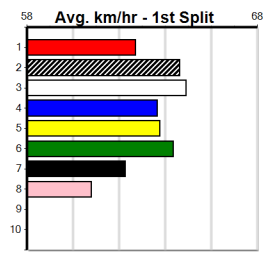

SPORTSBET BS RESPONSIBLY (275+ RANK)

Distance: 425m, Race Type: Mixed 6/7, Total Prizemoney: $1,530
1st: $1,000, 2nd: $320, 3rd: $160, 4th: $50

PAW EDEN (3) showed good early speed in her solid debut win 2 back and she could prove hard to hold out in this. WIZIN WOODHOUSE (4) was a smart all the way winner here 2 starts back and she could be prominent throughout here.

Watchdog Tips: **3** **4** **1** **2** **Bet:** Box Trifecta 1,2,3,4 ($10 for 41.67%)

Form	Box	Wgt	Dist	Track	Date	Time	BON	Margin	1st/2nd (Time)	PIR	Checked	Comment	WR	Split 1	S/P	Grade	
1	ASTON CROWN [7] Good turn of foot once balanced, big chance here. $6.00																
	BK Dog Nov-22				Sire: WHISKEY RIOT Dam: ASTON DINNIGAN				Trainer: Samuel Webb (Eaglehawk)								
	Owner(s): R Borda																
	Winning Distances: < 300m (0) 300 - 399m (1) 400 - 499m (0) 500 - 599m (0) 600 - 699m (0) > 700m (0)																
	Winning Weights: 33.5(1)																
	3rd (2)		33.6	425	BEN	R1	14-Dec-24	24.48	24.07	3.5L GOOSEBUMPS RICO (24.24)	S/223			6.74	$3.90	M	
	2nd (5)		33.7	300	HVL	R1	20-Dec-24	17.11	16.81	2.25L WITCH OF NOVA (16.95)	M/3			4.05	$10.30	T3-M	
	2nd (5)		33.2	300	HVL	R1	27-Dec-24	17.34	16.90	1.5L MAY BE REAL (17.24)	S/4			4.14	$2.40	T3-M	
2	HARD COMPASS [7] Good mid race pace in handy last start win, threat $8.00																
	BD Dog Mar-23				Sire: HARD STYLE RICO Dam: MAGGIE PIE				Trainer: Brian Brown (Axdale)								
	Owner(s): GEMINI (SYN), B Brown, L Brown																
	Winning Distances: < 300m (0) 300 - 399m (0) 400 - 499m (1) 500 - 599m (0) 600 - 699m (0) > 700m (0)																
Winning Weights: 30.9(1)																	
4th (8)		30.9	425	BEN	R1	10-Jan-25	24.97	23.58	7.00L TIGER SHARK (24.48)	M/215			6.59	$12.30	M		
1st (6)		30.9	425	BEN	R1	17-Jan-25	24.47	23.55	1.00L SMALL MERCIES (24.53)	S/311			6.60	$5.90	M		
Last 3 wins NOT included above																	
3	PAW EDEN (NSW)[7] Showed speed in her solid debut win, can go close. $5.50																
	BD Bitch Feb-23				Sire: CHRISTO BALE Dam: WANNA ALLEN				Trainer: Robert Camilleri (Lara)								
	Owner(s): B Wheeler																
	Winning Distances: < 300m (0) 300 - 399m (0) 400 - 499m (1) 500 - 599m (0) 600 - 699m (0) > 700m (0)																
Winning Weights: 29.0(1)																	
1st (2)		29.0	410	HOR	R1	09-Nov-24	23.47	22.98	11.00 AERO EXPRESS (24.22)	Q/11			10.41	$4.60	M		
7th (4)		29.3	450	BAL	R6	13-Dec-24	25.88	25.26	7.50L MAV REIKO (25.39)	M/546			6.82	$17.50	T		
Last 3 wins NOT included above																	
4	WIZIN WOODHOUSE (NSW)[7] Smart all the way win here 2 back, major player. $3.60																
	BE Dog Feb-23				Sire: SHIMA SHINE Dam: JANDIT BELLE				Trainer: Daniel Gibbons (Avalon)								
	Owner(s): The Mullionaires (SYN), A Phillips, G Phillips, B Phillips, C Brewer, J Phillips, R Phillips																
	Winning Distances: < 300m (0) 300 - 399m (0) 400 - 499m (1) 500 - 599m (0) 600 - 699m (0) > 700m (0)																
Winning Weights: 32.7(1)																	
5th (2)		33.5	400	GEL	R1	26-Nov-24	23.32	22.58	9.00L MADDY GIBLET (22.70)	M/66			8.76	$5.50	M		
2nd (1)		33.3	400	GEL	R1	05-Dec-24	22.95	22.56	0.75L ROCKLANDS IMPALA (22.90)	Q/22			8.53	$3.30	M		
3rd (8)		33.3	400	GEL	R2	10-Dec-24	23.24	22.51	4.00L SELL YOUR SOUL (22.96)	M/43			8.56	$10.20	M		
2nd (5)		32.9	425	BEN	R1	18-Dec-24	24.40	24.15	0.25L PAW VANCOUVER (24.39)	M/332			6.64	$4.60	T3-M		
6th (8)		33.3	410	HOR	R2	23-Dec-24	24.36	23.13	12.00 PAT CARD (23.52)	S/56			10.73	$6.90	M		
3rd (7)		33.6	390	BAL	R2	30-Dec-24	22.76	22.30	3.00L NANNA NAP (22.56)	S/54			8.76	$4.50	T3-M		
1st (1)		32.7	425	BEN	R2	08-Jan-25	24.21	23.64	2.25L ASTON CROWN (24.36)	M/111			6.75	$2.00	T3-M		
4th (6)		32.5	450	WBL	R6	20-Jan-25	26.13	25.84	3.00L MORAINNE BRANDI (25.93)	M/444			6.88	$2.50	X67		
Last 3 wins NOT included above																	
5	CORNHILL RAVEN [7] Speed underneath looks a worry here, place best. $8.00																
	BK Bitch Nov-21				Sire: FERAL FRANKY Dam: MERCY MERCY				Trainer: Scott Gibson (Harcourt)								
	Owner(s): S Gibson																
	Winning Distances: < 300m (0) 300 - 399m (0) 400 - 499m (1) 500 - 599m (0) 600 - 699m (0) > 700m (0)																
Winning Weights: 28.0(1)																	
F (4)		27.6	500	BEN	R5	20-Jul-24	0.00	28.76	. LEROY'S GIRL (29.31)	M/777	V5		8.68	$2.70	T		
2nd (5)		27.9	500	BEN	R4	02-Aug-24	28.79	28.50	0.50L KURRACA KID (28.77)	Q/122			6.64	$9.90	T