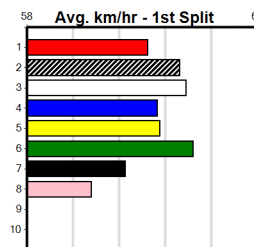

SPORTSBET BS RESPONSIBLY (275+ RANK)

Distance: 425m, Race Type: Mixed 6/7, Total Prizemoney: $1,530
1st: $1,000, 2nd: $320, 3rd: $160, 4th: $50

Watchdog Tips: [ ] [ ] [ ] [ ] Bet: [ ]

Form Box Wgt Dist Track Date Time BON Margin 1st/2nd (Time) PIR Checked Comment W/R Split 1 S/P Grade

ASTON CROWN [7]
BK Dog Nov-22 Sire: WHISKEY RIOT Dam: ASTON DINNIGAN
Owner(s): R Borda
Trainer: Samuel Webb (Eaglehawk)
Winning Distances: < 300m (0) 300 - 399m (1) 400 - 499m (0) 500 - 599m (0) 600 - 699m (0) > 700m (0)
Winning Weights: 33.5(1)
Box History table and statistics.

HARD COMPASS [7]
BD Dog Mar-23 Sire: HARD STYLE RICO Dam: MAGGIE PIE
Owner(s): GEMINI (SYN), B Brown, L Brown
Trainer: Brian Brown (Axedale)
Winning Distances: < 300m (0) 300 - 399m (0) 400 - 499m (1) 500 - 599m (0) 600 - 699m (0) > 700m (0)
Winning Weights: 30.9(1)
Box History table and statistics.

PAW EDEN (NSW)[7]
BD Bitch Feb-23 Sire: CHRISTO BALE Dam: WANNA ALLEN
Owner(s): B Wheeler
Trainer: Robert Camilleri (Lara)
Winning Distances: < 300m (0) 300 - 399m (0) 400 - 499m (1) 500 - 599m (0) 600 - 699m (0) > 700m (0)
Winning Weights: 29.0(1)
Box History table and statistics.

WIZIN WOODHOUSE (NSW)[7]
BE Dog Feb-23 Sire: SHIMA SHINE Dam: BANDIT BELLE
Owner(s): The Mullionaires (SYN), A Phillips, G Phillips, B Phillips, C Brewer, J Phillips, R Phillips
Trainer: Daniel Gibbons (Avalon)
Winning Distances: < 300m (0) 300 - 399m (0) 400 - 499m (1) 500 - 599m (0) 600 - 699m (0) > 700m (0)
Winning Weights: 32.7(1)
Box History table and statistics.

CORNHILL RAVEN [7]
BK Bitch Nov-21 Sire: FERAL FRANKY Dam: MERCY MERCY
Owner(s): S Gibson
Trainer: Scott Gibson (Harcourt)
Winning Distances: < 300m (0) 300 - 399m (0) 400 - 499m (1) 500 - 599m (0) 600 - 699m (0) > 700m (0)
Winning Weights: 28.0(1)
Box History table and statistics.

1

2

3

4

5