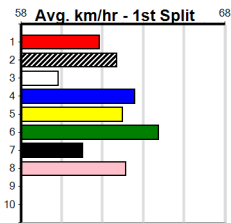

SPORTSBET GREEN TICKS (300+RANK)

Distance: 390m, Race Type: Grade 7, Total Prizemoney: $1,530
1st: $1,000, 2nd: $320, 3rd: $160, 4th: $50

9

5:42PM

(VIC time)

Watchdog Tips:

0 0 0 0

Bet: