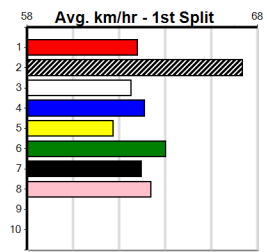

BROAD TREE CARE (300+RANK)

Distance: 390m, Race Type: Grade 5, Total Prizemoney: $1,530
1st: $1,000, 2nd: $320, 3rd: $160, 4th: $50

Watchdog Tips:

Bet:

Table with columns: Form Box, Wgt, Dist, Track, Date, Time, BON, Margin, 1st/2nd (Time), PIR, Checked, Comment, W/R, Split 1, S/P, Grade

KILLER BEE CAMMY [5]
BD Bitch Jul-21 Sire: SUPERIOR PANAMA Dam: CHUN LI
Owner(s): H Mcadam
Trainer: Heath Mcadam (Ocean Grove)
Winning Distances: < 300m (0) 300 - 399m (2) 400 - 499m (4) 500 - 599m (0) 600 - 699m (0) > 700m (0)
Winning Weights: 27.1(1) 27.3(1) 27.5(2) 27.6(1) 28.0(1)
Box History table and Prize Best Starts table included.

ANGRY FRANKY [5]
BK Bitch Jan-22 Sire: FERAL FRANKY Dam: PHILADELPHIA PIP
Owner(s): M Collyer
Trainer: Steven Collyer (Coburg North)
Winning Distances: < 300m (0) 300 - 399m (6) 400 - 499m (0) 500 - 599m (0) 600 - 699m (0) > 700m (0)
Winning Weights: 27.1(1) 28.3(2) 28.7(1) 28.8(1) 28.9(1)
Box History table and Prize Best Starts table included.

ZARA'S PRINCESS [5]
BK Bitch Dec-19 Sire: MY REDEEMER Dam: MIRACLES HAPPEN
Owner(s): T Steel
Trainer: Elizabeth Steel (Nullawarre North)
Winning Distances: < 300m (0) 300 - 399m (3) 400 - 499m (5) 500 - 599m (2) 600 - 699m (0) > 700m (0)
Winning Weights: 27.4(2) 27.6(3) 27.7(2) 27.8(2) 28.6(1)
Box History table and Prize Best Starts table included.

CANYA ENHANCE (NSW)[5]
F Dog Apr-21 Sire: BARCIA BALE Dam: OPTICAL
Owner(s): M Roberts
Trainer: Mark Roberts (Terang)
Winning Distances: < 300m (0) 300 - 399m (1) 400 - 499m (3) 500 - 599m (0) 600 - 699m (0) > 700m (0)
Winning Weights: 30.6(1) 31.2(1) 31.6(1) 31.9(1)
Box History table and Prize Best Starts table included.

WHISKY NIP [5] Biks
F Dog Nov-20 Sire: HOOKED ON SCOTCH Dam: MISS FERNANDO
Owner(s): D Petersen
Trainer: Aroha Hemingway (Rochester)
Winning Distances: < 300m (0) 300 - 399m (8) 400 - 499m (2) 500 - 599m (0) 600 - 699m (0) > 700m (0)
Winning Weights: 31.1(1) 31.3(1) 31.5(2) 31.6(1) 31.7(2) 31.8(1) 32.2(1) 32.7(1)
Box History table and Prize Best Starts table included.

1

2

3

4

5