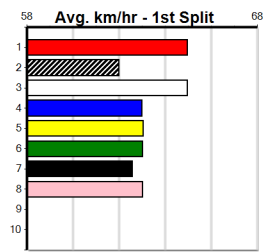

SPORTSBET GO THE BLUE DOG (300+RANK)

Distance: 390m, Race Type: Grade 5, Total Prizemoney: $1,530
1st: $1,000, 2nd: $320, 3rd: $160, 4th: $50

Watchdog Tips:

Bet:

Form Box Wgt Dist Track Date Time BON Margin 1st/2nd (Time) PIR Checked Comment W/R Split 1 S/P Grade

BAIJU [5] BE Dog Jan-22 Sire: NEED MY MONEYNOW Dam: GRANDANA QUALI
Owner(s): C Roberts
Winning Distances: < 300m (0) 300 - 399m (2) 400 - 499m (1) 500 - 599m (0) 600 - 699m (0) > 700m (0)
Winning Weights: 30.8(1) 31.6(1) 31.7(1)
5th (8) 31.1 400 GEL R4 06-Aug-24 23.48 22.31 13.00 PLUTOCRACY (22.61) M/45 . . . 8.89 $2.30 5
3rd (2) 31.0 450 WBL R6 12-Aug-24 26.05 25.50 3.75L ASTON SINATRA (25.79) S/343 . . . 6.80 $2.90 5
8th (6) 30.6 410 HOR R12 17-Aug-24 24.35 23.09 9.50L QUESTON BALE (23.71) M/67 . . . 10.82 $7.70 T3-5
WG (-) 33.4 390 WBL 02-Dec-24 22.39 . . . 0.01L Trial Cleared M . . . . WGT
5th (5) 33.7 390 BAL R12 09-Dec-24 22.65 22.11 2.75L ZOOM BOOM (22.47) Q/24 . . . 8.41 $7.50 T3-RW
3rd (4) 32.8 390 WBL R13 30-Dec-24 22.56 22.11 6.50L MORAINE MILEY (22.13) M/33 . . . 8.79 $7.60 5
4th (6) 32.7 390 WBL R12 02-Jan-25 22.77 22.01 5.50L ASTON BREEZE (22.41) Q/23 . . . 8.65 $4.00 5
2nd (7) 32.5 390 WBL R11 07-Jan-25 22.52 21.88 1.00L FIERY DUEL (22.45) Q/22 . . . 8.60 $2.60 5
Last 3 wins NOT included above
1st (2) 31.6 350 HVL R3 21-Feb-24 19.59 19.38 1.5L FIREPROOFED (19.68) M/1 . . . SW . 6.65 $1.40 M
1st (8) 31.7 400 WGL R4 21-Mar-24 22.66 22.63 1.25L OUR MABEL (22.74) M/11 . . . . 8.33 $2.70 7
1st (5) 30.8 390 WBL R4 01-Jul-24 22.70 22.34 3.5L ALONZO THRILLS (22.94) M/11 . . . SW . 8.72 $1.50 6G

Box History
Bx 1st 2nd 3rd 4th 5th 6th 7th 8th
1 1 2 1 1 1 1 1
2 1 1 2 1 1 1 1
3 1 1 1 1 1 1 1
4 1 1 1 1 1 1 1
5 1 1 1 1 1 1 1
6 1 1 1 1 1 1 1
7 1 1 1 1 1 1 1
8 1 1 1 1 1 1 1
Prize Best $4160.00
Starts 22.52(7)-7/1/25
Trk/Dts 20-3-1-4
APM 6-1-1-1
1273

SENSES FAIL [5] BE Bitch Feb-22 Sire: FERNANDO BALE Dam: MY DEWANA PENNY
Owner(s): H Mcadam
Winning Distances: < 300m (0) 300 - 399m (1) 400 - 499m (2) 500 - 599m (0) 600 - 699m (0) > 700m (0)
Winning Weights: 26.9(1) 27.5(1) 27.7(1)
6th (5) 28.3 460 GEL R4 15-Nov-24 26.73 25.85 13.00 ASTON ZOOM (25.85) M/456 . . . . 6.75 $50.20 5
5th (5) 28.1 450 BAL R6 25-Nov-24 25.93 25.48 6.50L NORBIT (25.48) M/575 . . . . 6.75 $56.70 T3-5
5th (7) 28.1 460 GEL R6 30-Nov-24 26.65 25.87 8.00L TINKER CRYSTAL (26.10) M/755 . . . . 7.01 $12.40 5
7th (6) 27.8 460 GEL R6 03-Dec-24 26.98 26.21 9.00L BELLA LA VITA (26.38) M/557 . . . . 6.99 $15.20 T3-5
5th (2) 28.0 545 BAL R5 11-Dec-24 31.80 30.93 13.00 TAMMY MCIVOR (30.93) M/5555 . . . . 7.04 $100.10 X45
2nd (8) 27.5 450 WBL R6 23-Dec-24 26.01 25.79 0.25L MORAINE NADIA (26.00) M/343 . . . . 6.86 $8.40 5
3rd (8) 27.0 450 WBL R3 30-Dec-24 25.98 25.27 4.50L EVIE MALDINI (25.67) M/553 . . . . 6.96 $11.20 SH
4th (1) 27.4 450 BAL R6 06-Jan-25 26.17 25.77 6.00L SIR VALENTINO (25.77) Q/133 . . . . 6.72 $8.90 T3-5
Last 3 wins NOT included above
1st (5) 27.5 410 HOR R2 29-Mar-24 23.64 23.23 5.50L MIDNIGHT PRESS (24.02) M/41 . . . . 10.82 $2.50 M
1st (4) 26.9 390 WBL R4 24-Jun-24 22.43 22.13 4.50L MENTION (22.74) Q/22 . . . . 8.87 $5.40 7
1st (3) 27.7 450 WBL R6 22-Jul-24 25.77 25.72 3.5L BURN THE BEND (26.00) Q/111 . . . SW . 6.76 $3.80 X67