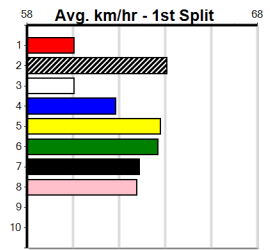

WOOD MOTORCYCLE & MOWER (300+RANK)

Distance: 450m, Race Type: Grade 5, Total Prizemoney: $1,530
1st: $1,000, 2nd: $320, 3rd: $160, 4th: $50

Watchdog Tips: [ ] [ ] [ ] [ ] Bet: [ ]

AVISWOOD (SA)[5]
BK Dog Feb-22 Sire: DYNA DOUBLE ONE Dam: RIGHT EXIT
Owner(s): P Pace
Trainer: Paul Pace (Scarsdale)
Winning Distances: < 300m (0) 300 - 399m (1) 400 - 499m (4) 500 - 599m (0) 600 - 699m (0) > 700m (0)
Winning Weights: 31.5(2) 31.7(1) 32.8(1) 33.2(1)
Race results table with columns: Rank, Dog, Sex, Age, Date, Time, BON, Margin, 1st/2nd (Time), PIR, Checked, Comment, W/R, Split 1, S/P, Grade.

BELAIR BRAE [5]
BD Bitch Jan-22 Sire: KINLOCH BRAE Dam: JUST LOVIN' IT
Owner(s): P Byrne
Trainer: Trevor Steel (Nullawarre North)
Winning Distances: < 300m (0) 300 - 399m (3) 400 - 499m (2) 500 - 599m (0) 600 - 699m (0) > 700m (0)
Winning Weights: 27.3(1) 27.5(1) 27.6(1) 28.3(2)
Race results table with columns: Rank, Dog, Sex, Age, Date, Time, BON, Margin, 1st/2nd (Time), PIR, Checked, Comment, W/R, Split 1, S/P, Grade.

TINKER KIM [5]
F Bitch May-20 Sire: KIOWA MON MANNY Dam: DYNA PEANUT
Owner(s): Burns Racing (SYN), C Burns, J Burns
Trainer: Craig Burns (Balliang)
Winning Distances: < 300m (0) 300 - 399m (0) 400 - 499m (2) 500 - 599m (1) 600 - 699m (0) > 700m (0)
Winning Weights: 28.8(1) 29.0(1) 29.4(1)
Race results table with columns: Rank, Dog, Sex, Age, Date, Time, BON, Margin, 1st/2nd (Time), PIR, Checked, Comment, W/R, Split 1, S/P, Grade.

IVERSON [5]
BE Bitch Dec-19 Sire: MY REDEEMER Dam: MIRACLES HAPPEN
Owner(s): E Steel
Trainer: Elizabeth Steel (Nullawarre North)
Winning Distances: < 300m (0) 300 - 399m (0) 400 - 499m (4) 500 - 599m (0) 600 - 699m (0) > 700m (0)
Winning Weights: 27.1(1) 28.1(1) 28.3(1) 29.0(1)
Race results table with columns: Rank, Dog, Sex, Age, Date, Time, BON, Margin, 1st/2nd (Time), PIR, Checked, Comment, W/R, Split 1, S/P, Grade.

WESTERLY BALE (NSW)[5]
BK Bitch Apr-21 Sire: FERAL FRANKY Dam: DYNA CARMEN
Owner(s): B Wheeler
Trainer: Robert Camilleri (Lara)
Winning Distances: < 300m (0) 300 - 399m (0) 400 - 499m (5) 500 - 599m (1) 600 - 699m (1) > 700m (0)
Winning Weights: 26.4(1) 26.6(1) 26.7(1) 27.0(2) 27.2(1) 27.3(1)
Race results table with columns: Rank, Dog, Sex, Age, Date, Time, BON, Margin, 1st/2nd (Time), PIR, Checked, Comment, W/R, Split 1, S/P, Grade.

1

2

3

4

5