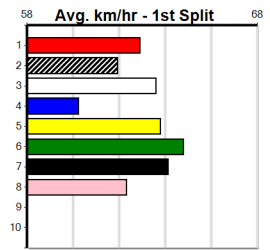

CASSIGN DESIGN (300+RANK)

Distance: 450m, Race Type: Mixed 6/7, Total Prizemoney: $1,530
1st: $1,000, 2nd: $320, 3rd: $160, 4th: $50

Watchdog Tips:

Bet:

Table with columns: Form Box, Wgt, Dist, Track, Date, Time, BON, Margin, 1st/2nd (Time), PIR, Checked, Comment, WR, Split 1, S/P, Grade

ZIPPING CITINO (NSW)[6]
DKBD Bitch Dec-21 Sire: SUPERIOR PANAMA Dam: ZIPPING MITZY
Owner(s): D Carr
Trainer: Deb Carr (Minerera)
Winning Distances: < 300m (0) 300 - 399m (0) 400 - 499m (2) 500 - 599m (0) 600 - 699m (0) > 700m (0)
Winning Weights: 26.4(1) 27.4(1)
WG(-) 29.7 390 WBL 22-Aug-24 0.00 0.01L Trial Cleared M 1of1 . . . . . WGT
4th (6) 30.2 390 WBL R11 16-Sep-24 23.10 22.61 5.50L AGGREGATE (22.73) S/54 . . . . . 9.06 $3.10 6G
4th (7) 30.5 390 WBL R11 23-Sep-24 22.86 22.47 4.25L RONNY ALLSORTS (22.58) M/44 . . . . . 9.03 $8.80 X67
2nd (6) 30.7 390 WBL R10 30-Sep-24 22.79 22.34 6.50L COLLINDA LAW (22.34) M/64 . . . . . 9.08 $9.30 6G
6th (7) 31.1 390 WBL R10 07-Oct-24 23.11 22.32 8.00L FORGOTTEN TIME (22.58) M/67 . . . . . 9.11 $5.80 6G
6th (5) 30.7 450 WBL R5 14-Oct-24 26.62 25.74 13.00 OFFENSIVE LADY (25.74) M/456 . . . . . 6.85 $7.60 X67
3rd (4) 30.6 390 BAL R11 04-Nov-24 22.80 22.43 4.00L MUCK AROUND (22.53) M/62 . . . . . 8.71 $17.30 T3-6
8th (4) 30.5 390 WBL R10 02-Jan-25 23.32 22.01 9.50L HOOKED ON YUKI (22.66) M/67 . . . . . 8.97 $19.90 6G
Last 3 wins NOT included above
1st (1) 27.4 450 BAL R3 01-Jan-24 25.44 25.32 4.50L SHIMA STYLE (25.75) M/111 . . . . . SW 6.65 $2.80 T3-M
1st (7) 26.4 410 HOR R3 26-Apr-24 23.74 23.65 9.50L AGGREGATE (24.40) M/11 . . . . 10.49 $2.60 7

LIBRA COURT [7]
BK Bitch Oct-22 Sire: FERNANDO BALE Dam: SUB ROSA
Owner(s): KRAMERICA (SYN), G Farrugia, W Gallagher
Trainer: Sheila Donlon (Burnbank)
Winning Distances: < 300m (0) 300 - 399m (0) 400 - 499m (1) 500 - 599m (0) 600 - 699m (0) > 700m (0)
Winning Weights: 24.0(1)
4th (5) 24.5 450 BAL R12 21-Oct-24 25.85 25.58 3.00L MAJOR FRANKY (25.65) M/655 . . . . . 6.91 $17.40 T3-RW
5th (5) 24.4 450 BAL R5 07-Nov-24 26.37 25.56 1.75L HARD ROTOR (26.26) Q/444 . . . . . 6.86 $12.40 X67
3rd (4) 24.5 450 BAL R9 14-Nov-24 26.18 25.67 1.75L COUNTY TYRONE (26.07) Q/433 . . . . . SW 6.85 $5.20 T3-7
6th (1) 24.8 485 HOR R5 19-Nov-24 27.89 27.02 7.00L PAW QUINBY (27.43) M/566 . . . . . 6.81 $16.10 X67H
2nd (3) 24.7 500 BEN R7 04-Dec-24 28.75 28.34 2.75L KALINYA (28.56) M/333 . . . . . 6.75 $4.20 X67
5th (4) 25.0 450 BAL R7 09-Dec-24 26.06 25.56 7.00L HIGHLAND DUKE (25.60) M/544 . . . . . 6.86 $21.40 T3-RW
6th (5) 25.0 500 BEN R7 20-Dec-24 29.13 27.90 7.00L SNOW ROYALE (28.65) M/677 . . . . . 6.94 $23.30 RW
2nd (4) 24.7 500 BEN R7 01-Jan-25 28.83 28.36 5.50L PIP (28.46) M/222 . . . . . 6.81 $13.60 X67
Last 3 wins NOT included above
1st (2) 24.0 425 BEN R1 02-Aug-24 24.61 23.70 0.025 ZIPPING BOGART (24.61) M/333 . . . . . 6.84 $12.40 M