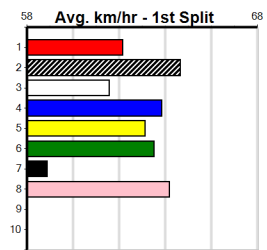

GAP (300+RANK)

Distance: 390m, Race Type: Grade 6, Total Prizemoney: $1,530
1st: $1,000, 2nd: $320, 3rd: $160, 4th: $50

Watchdog Tips: [ ] [ ] [ ] [ ] Bet: [ ]

GOOD GIRL KIWI [6]
BK Bitch Jan-23 Sire: GOOD ODDS HARADA Dam: JILLIBY CAZ
Owner(s): D Petersen
Trainer: Aroha Hemingway (Rochester)
Winning Distances: < 300m (0) 300 - 399m (1) 400 - 499m (1) 500 - 599m (0) 600 - 699m (0) > 700m (0)
Winning Weights: 26.2(1) 27.1(1)
Box History table and Prize Best Starts Trk/Dts APM

KIYENG [6]
BK Bitch Jul-21 Sire: BERNARDO Dam: GOLDEN CHARM
Owner(s): TWO BOWERMANS (SYN), M Bowerman, A Bowerman
Trainer: Michael Bowerman (Raglan)
Winning Distances: < 300m (0) 300 - 399m (1) 400 - 499m (1) 500 - 599m (0) 600 - 699m (0) > 700m (0)
Winning Weights: 25.8(1) 26.2(1)
Box History table and Prize Best Starts Trk/Dts APM

BIG BOSS GIBLET [6]
BD Dog Mar-23 Sire: FERAL FRANKY Dam: GLORIA BALE
Owner(s): D Gibbons
Trainer: Daniel Gibbons (Avalon)
Winning Distances: < 300m (0) 300 - 399m (1) 400 - 499m (1) 500 - 599m (0) 600 - 699m (0) > 700m (0)
Winning Weights: 32.9(1) 33.1(1)
Box History table and Prize Best Starts Trk/Dts APM

JEFF THE MAN [6]
WBD Dog May-21 Sire: MY REDEEMER Dam: MIMSTAR
Owner(s): M Lloyd
Trainer: John Frewin (Balliang)
Winning Distances: < 300m (0) 300 - 399m (2) 400 - 499m (0) 500 - 599m (0) 600 - 699m (0) > 700m (0)
Winning Weights: 29.2(1) 29.4(1)
Box History table and Prize Best Starts Trk/Dts APM

MR. BOOT BOOT [6]
WBK Dog Apr-22 Sire: KEYBOW Dam: ALVIRA
Owner(s): J Farrugia
Trainer: John Frewin (Balliang)
Winning Distances: < 300m (0) 300 - 399m (0) 400 - 499m (2) 500 - 599m (0) 600 - 699m (0) > 700m (0)
Winning Weights: 32.0(2)
Box History table and Prize Best Starts Trk/Dts APM