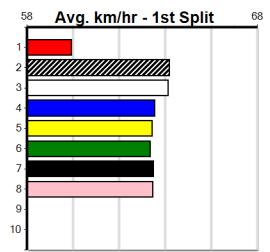

WARRNAMBOOL RACE 13 (300+RANK)

Distance: 390m, Race Type: Grade 5, Total Prizemoney: $1,530
1st: $1,000, 2nd: $320, 3rd: $160, 4th: $50

Watchdog Tips:

Bet:

Table with columns: Form Box, Wgt, Dist, Track, Date, Time, BON, Margin, 1st/2nd (Time), PIR, Checked, Comment, WR, Split 1, S/P, Grade

MR. FLASH (NSW)[5]
BK Dog Nov-21 Sire: FLYING RICCIARDO Dam: FANTASTIC DAISY
Owner(s): D Pace
Trainer: Paul Pace (Scarsdale)
Winning Distances: < 300m (0) 300 - 399m (2) 400 - 499m (3) 500 - 599m (0) 600 - 699m (0) > 700m (0)
Box History table and Prize Best Starts table included.

OCEAN SUNSET [5]
F Bitch Dec-20 Sire: COSMIC RUMBLE Dam: MOSSY GIRL
Owner(s): D Keane
Trainer: Danielle Keane (Koroit)
Winning Distances: < 300m (0) 300 - 399m (0) 400 - 499m (5) 500 - 599m (0) 600 - 699m (0) > 700m (0)
Box History table and Prize Best Starts table included.

ROSE OF SATURN [5]
BK Bitch May-22 Sire: TOMMY SHELBY Dam: OSAKALAKA
Owner(s): Vi Alskar Hundar (SYN), A Lie, J Sharp
Trainer: Jason Sharp (Lara)
Winning Distances: < 300m (0) 300 - 399m (2) 400 - 499m (4) 500 - 599m (0) 600 - 699m (0) > 700m (0)
Box History table and Prize Best Starts table included.

OBSTROPALOUS (WA)[5]
BK Dog Sep-20 Sire: AUSSIE INFRARED Dam: MISS AMERICA
Owner(s): D Bewley
Trainer: Debbie Bewley (Pentland Hills)
Winning Distances: < 300m (0) 300 - 399m (0) 400 - 499m (1) 500 - 599m (14) 600 - 699m (1) > 700m (0)
Box History table and Prize Best Starts table included.

LILY CRACKERS [5]
BK Bitch Feb-21 Sire: MEPUNGA BLAZER Dam: HEADSPACE
Owner(s): R Fisher
Trainer: Ronald Fisher (Lara)
Winning Distances: < 300m (0) 300 - 399m (1) 400 - 499m (5) 500 - 599m (0) 600 - 699m (0) > 700m (0)
Box History table and Prize Best Starts table included.

1

2

3

4

5