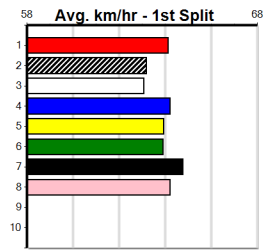

PADDY WANTS PATS (300+RANK)

Distance: 450m, Race Type: Mixed 6/7, Total Prizemoney: $1,530
1st: $1,000, 2nd: $320, 3rd: $160, 4th: $50

Watchdog Tips:

Bet:

Form Box Wgt Dist Track Date Time BON Margin 1st/2nd (Time) PIR Checked Comment WR Split 1 S/P Grade

JACARANDA [6] WBK Bitch Dec-21 Sire: ALLEN DEED Dam: LITTLE QUEENY Trainer: John Cameron (Penshurst)
Winning Distances: < 300m (0) 300 - 399m (1) 400 - 499m (0) 500 - 599m (1) 600 - 699m (0) > 700m (0)
Winning Weights: 27.0(1) 27.1(1)
8th (1) 27.4 450 WBL R7 14-Oct-24 26.70 25.74 12.00 BELAIR BETTY (25.92) M/567 6.85 $40.60 X67
5th (6) 27.2 400 MTG R11 17-Oct-24 24.04 23.01 6.50L ESKIMO SUGAR (23.57) 11.40 $21.00 RW
1st (1) 27.0 512 MTG R3 24-Oct-24 30.68 29.97 0.10L CRYMELON IVY (30.69) 4.56 $5.00 RWH
5th (6) 26.9 512 MTG R7 31-Oct-24 30.87 29.90 14.00 SUDOKU JAXON (29.90) 0 $34.00 RWF
4th (3) 27.2 305 MTG R6 08-Dec-24 18.14 17.50 9.50L GALACTIC NEMESIS (17.50) 5.98 $41.00 6
7th (4) 27.3 400 MTG R6 12-Dec-24 23.93 23.07 7.00L JAJA DING DONG (23.45) 11.55 $11.00 RWH
2nd (6) 26.9 400 MTG R10 19-Dec-24 23.86 23.31 2.00L BRUNO'S ENCANTO (23.72) 11.38 $8.50 RW
7th (1) 27.1 390 WBL R10 02-Jan-25 23.22 22.01 8.50L HOOKED ON YUKI (22.66) M/46 8.83 $16.70 6G
Last 3 wins NOT included above
1st (1) 27.1 305 MTG R2 25-Jul-24 18.22 18.09 0.05L BUNGALOO JAKE (18.22) 0 SAMP 5.86 $1.85 M
Prize Best $1960.00
Starts 26.70(1)-14/10/24
Trk/Dts 24-2-3-2
APM 1-0-0-0 940

BELAIR BETTY [6] BK Bitch Nov-22 Sire: ASTON RUPEE Dam: MEPUNGA BELLA Trainer: Trevor Steel (Nullawarre North)
Winning Distances: < 300m (0) 300 - 399m (1) 400 - 499m (1) 500 - 599m (0) 600 - 699m (0) > 700m (0)
Winning Weights: 28.1(1) 28.3(1)
5th (4) 28.8 450 WBL R4 28-Nov-24 25.92 24.99 14.00 HEY PRESTO (24.99) M/666 6.96 $29.00 X67H
4th (8) 28.6 450 WBL R9 04-Dec-24 25.79 24.92 7.50L SPRINGER'S BOY (25.30) M/844 6.78 $80.90 RW
3rd (2) 28.9 390 BAL R12 13-Dec-24 22.70 22.19 1.00L ASTON RANDAL (22.64) M/83 8.75 $42.30 6G
4th (4) 28.3 390 WBL R4 19-Dec-24 22.75 21.82 8.00L ALL TALKER (22.19) M/66 8.93 $52.60 RWH
6th (1) 28.3 450 WBL R6 26-Dec-24 26.21 25.32 11.00 SPRINGER'S BOY (25.49) S/777 7.02 $15.80 X67
3rd (1) 28.1 450 WBL R6 30-Dec-24 25.89 25.27 3.00L LETHO LAND (25.69) M/776 6.99 $17.10 SH
3rd (3) 28.4 450 WBL R9 04-Jan-25 25.86 24.96 3.5L JUDY'S REDEEMER (25.63) M/874 7.05 $18.10 SF
8th (7) 28.3 450 WBL R5 09-Jan-25 25.99 24.90 14.00 GINA RHODE (25.01) M/678 6.87 $101.70 X67
Last 3 wins NOT included above
1st (2) 28.1 390 WBL R1 30-Sep-24 22.87 22.34 1.00L LEGALLY BLONDE (22.93) S/64 9.16 $3.30 M
1st (5) 28.3 450 WBL R7 14-Oct-24 25.92 25.74 1.00L PAW TEMPE (25.97) M/422 6.84 $6.90 X67
Prize Best $4625.00
Starts 25.79(8)-4/12/24
Trk/Dts 25-2-3-4
APM 11-1-1-2 2986