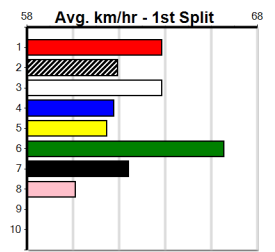

MACEY'S BISTRO (300+RANK)

Distance: 390m, Race Type: Maiden, Total Prizemoney: $1,530
1st: $1,000, 2nd: $320, 3rd: $160, 4th: $50

Watchdog Tips:

Bet:

Table with columns: Form Box, Wgt, Dist, Track, Date, Time, BON, Margin, 1st/2nd (Time), PIR, Checked, Comment, W/R, Split 1, S/P, Grade

PAW RAKULA (NSW)[M]
BK Bitch Feb-23
Sire: JACKSLITTLETHING Dam: IDRIA BALE
Trainer: Daniel Gibbons (Avalon)
Winning Distances: < 300m (0) 300 - 399m (0) 400 - 499m (0) 500 - 599m (0) 600 - 699m (0) > 700m (0)
Winning Weights:
7th (2) 28.0 400 GEL R2 28-Nov-24 23.56 22.55 14.00 ASTON TAMSYN (22.59) M/47 8.64 $10.90 MH
Box History table and statistics.

ASTON TEMPEST [M]
BK Bitch Feb-23
Sire: GOOD ODDS HARADA Dam: ASTON MOET
Trainer: Mark McClelland (Lovely Banks)
Winning Distances: < 300m (0) 300 - 399m (0) 400 - 499m (0) 500 - 599m (0) 600 - 699m (0) > 700m (0)
Winning Weights:
4th (7) 25.7 425 BEN R3 27-Dec-24 25.19 23.73 14.00 PAW TORRIE (24.26) M/644 6.73 $19.00 MH
Box History table and statistics.

MY OPIE [M]
BK Dog Sep-22
Sire: MY REDEEMER Dam: HARPER'S GIRL
Trainer: Debbie Bewley (Pentland Hills)
ENG GEL 2025-01-10
Winning Distances: < 300m (0) 300 - 399m (0) 400 - 499m (0) 500 - 599m (0) 600 - 699m (0) > 700m (0)
Winning Weights:
5th (1) 28.2 435 SLE R1 22-Sep-24 25.34 24.32 13.00 PRINCESS MONARCH M/345 5.30 $10.20 M
Box History table and statistics.

BLUE BENZ [M]
BE Dog Mar-23
Sire: KOBLENZ Dam: SWIFT BRITTANY
Trainer: Peter Inguanti (Camperdown)
Winning Distances: < 300m (0) 300 - 399m (0) 400 - 499m (0) 500 - 599m (0) 600 - 699m (0) > 700m (0)
Winning Weights:
6th (3) 32.0 410 HOR R2 03-Dec-24 24.53 23.06 9.00L TOP FLIGHT (23.91) Q/76 11.01 $20.20 M
Box History table and statistics.

COWBOY COLD [M] Biks
BD Dog Nov-22
Sire: BELLA INFRARED Dam: MEPUNGA MOLLY
Trainer: William Donlon (Burnbank)
Winning Distances: < 300m (0) 300 - 399m (0) 400 - 499m (0) 500 - 599m (0) 600 - 699m (0) > 700m (0)
Winning Weights:
5th (6) 32.1 425 BEN R1 16-Aug-24 24.78 23.83 7.50L RED EMPEROR (24.27) M/435 6.78 $46.40 M
Box History table and statistics.