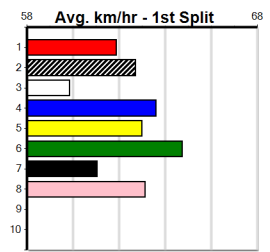

SPORTSBET GREEN TICKS (300+RANK)

Distance: 390m, Race Type: Grade 7, Total Prizemoney: $1,530
1st: $1,000, 2nd: $320, 3rd: $160, 4th: $50

Watchdog Tips: [ ] [ ] [ ] [ ] Bet: [ ]

Form Box Wgt Dist Track Date Time BON Margin 1st/2nd (Time) PIR Checked Comment WR Split 1 S/P Grade

BART'S CHOICE [7]
BD Dog May-21 Sire: MY REDEEMER Dam: MIMSTAR
Owner(s): K Lloyd
Trainer: Marcus Lloyd (Balliang)
Winning Distances: < 300m (0) 300 - 399m (1) 400 - 499m (0) 500 - 599m (0) 600 - 699m (0) > 700m (0)
Winning Weights: 32.0(1)
Box History table and Prize Best Starts table included.

TOTAL GARTH (NSW)[7]
BK Dog Aug-22 Sire: ZIPPING GARTH Dam: LEYENDA
Owner(s): D Petersen
Trainer: Darren Petersen (Rochester)
Winning Distances: < 300m (0) 300 - 399m (0) 400 - 499m (1) 500 - 599m (0) 600 - 699m (0) > 700m (0)
Winning Weights: 34.3(1)
Box History table and Prize Best Starts table included.

MAJESTIC MAX [7]
BKW Dog Nov-21 Sire: MY REDEEMER Dam: DARLEY PARK
Owner(s): M Drew
Trainer: Travis Monaghan (Blakeville)
Winning Distances: < 300m (0) 300 - 399m (1) 400 - 499m (0) 500 - 599m (0) 600 - 699m (0) > 700m (0)
Winning Weights: 27.0(1)
Box History table and Prize Best Starts table included.

ROCKHAMPTON EMMA [7]
BK Bitch Oct-21 Sire: SHIMA SHINE Dam: ZIPPING EMMA
Owner(s): J Forbes
Trainer: James Forbes (Ross Creek)
Winning Distances: < 300m (0) 300 - 399m (1) 400 - 499m (0) 500 - 599m (0) 600 - 699m (0) > 700m (0)
Winning Weights: 28.6(1)
Box History table and Prize Best Starts table included.

LAYLA NOVA [7]
BE Bitch Mar-23 Sire: FERNANDO BALE Dam: NOVA WILLOW
Owner(s): J Galea
Trainer: Robert Camilleri (Lara)
Winning Distances: < 300m (0) 300 - 399m (1) 400 - 499m (0) 500 - 599m (0) 600 - 699m (0) > 700m (0)
Winning Weights: 27.1(1)
Box History table and Prize Best Starts table included.

1

2

3

4

5