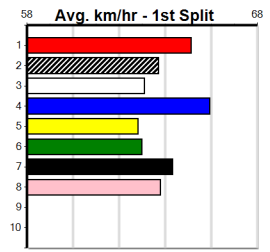

EDWARDS ELECTRICAL (300+RANK)

Distance: 390m, Race Type: Grade 7, Total Prizemoney: $1,530
1st: $1,000, 2nd: $320, 3rd: $160, 4th: $50

Watchdog Tips:

Bet:

Table with columns: Form Box, Wgt, Dist, Track, Date, Time, BON, Margin, 1st/2nd (Time), PIR, Checked, Comment, WR, Split 1, S/P, Grade

AINTREE RAMBLER [7]
BK Dog Mar-22 Sire: TOMMY SHELBY Dam: IVY WREN
Owner(s): BIG DREAMS (SYN), G Kenna, C Kelly, G Kenna, L Kelly
Trainer: Colin Kelly (Warrnambool)
Winning Distances: < 300m (0) 300 - 399m (1) 400 - 499m (0) 500 - 599m (0) 600 - 699m (0) > 700m (0)
Winning Weights: 29.2(1)
Box History table and Prize Best Starts table included.

PAW HULL (NSW)[7]
RF Bitch Feb-23 Sire: CHRISTO BALE Dam: WANNA ALLEN
Owner(s): B Wheeler
Trainer: Robert Camilleri (Lara)
Winning Distances: < 300m (0) 300 - 399m (1) 400 - 499m (0) 500 - 599m (0) 600 - 699m (0) > 700m (0)
Winning Weights: 28.6(1)
Box History table and Prize Best Starts table included.

ZIPPING DRAKE (NSW)[7]
F Dog Dec-21 Sire: AUSSIE INFRARED Dam: ZIPPING MEG
Owner(s): Hallinan Hallinan (SYN), M Hallinan, F Hallinan
Trainer: Keith Lloyd (Balliang)
Winning Distances: < 300m (0) 300 - 399m (1) 400 - 499m (0) 500 - 599m (0) 600 - 699m (0) > 700m (0)
Winning Weights: 31.8(1)
Box History table and Prize Best Starts table included.

OH SO BREE (NSW)[7]
BEBD Bitch Oct-22 Sire: BERNARDO Dam: FERNANDO'S GLORY
Owner(s): Gh Syndications (SYN), A Hunter, E Diblasi, A Greening
Trainer: Gary Hunt (Cudgee)
Winning Distances: < 300m (0) 300 - 399m (1) 400 - 499m (0) 500 - 599m (0) 600 - 699m (0) > 700m (0)
Winning Weights: 26.3(1)
Box History table and Prize Best Starts table included.

BACK RUBY [7]
BK Bitch Aug-21 Sire: BARCIA BALE Dam: GOOD GIRL SANDY
Owner(s): D Petersen
Trainer: Aroha Hemingway (Rochester)
Winning Distances: < 300m (0) 300 - 399m (1) 400 - 499m (0) 500 - 599m (0) 600 - 699m (0) > 700m (0)
Winning Weights: 25.6(1)
Box History table and Prize Best Starts table included.

1

2

3

4

5