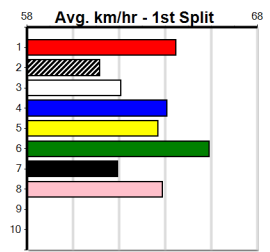

ONE MORE RACE TO GO (300+RANK)

Distance: 390m, Race Type: Grade 5, Total Prizemoney: $1,530
1st: $1,000, 2nd: $320, 3rd: $160, 4th: $50

Watchdog Tips:

Bet:

Form Box Wgt Dist Track Date Time BON Margin 1st/2nd (Time) PIR Checked Comment WR Split 1 S/P Grade

LUCY DEEDS [5]
BK Bitch Mar-21 Sire: BERNARDO Dam: BEAUT DEEDS
Owner(s): G Anders
Trainer: Vicki Anders (Koroit)
Winning Distances: < 300m (0) 300 - 399m (4) 400 - 499m (0) 500 - 599m (0) 600 - 699m (0) > 700m (0)
Winning Weights: 26.5(2) 27.0(2)
2nd (4) 28.0 450 WBL R6 15-Jul-24 26.29 26.03 1.75L MIDORI SPLICE (26.18) M/413 . . . 6.81 $3.20 5
3rd (1) 27.5 400 MTG R9 21-Jul-24 23.57 22.83 8.00L WARIO (23.01) . . . 11.07 $12.00 6
4th (1) 27.7 390 WBL R12 25-Jul-24 22.78 22.11 3.25L MATTY BOY (22.56) S/66 . . . 9.20 $12.20 5
8th (3) 27.5 450 WBL R8 29-Jul-24 26.24 25.70 4.75L VALLETTA DIVA (25.91) S/878 . . . 6.99 $14.30 5
6th (5) 27.9 400 MTG R9 25-Aug-24 24.35 23.05 19.00 CULBURRA (23.05) . . . 11.57 $23.00 6
4th (5) 28.1 390 WBL R5 07-Oct-24 22.78 22.32 7.00L STRIKE A NIGHT (22.32) S/65 . . . 9.05 $51.50 5
7th (2) 28.7 390 WBL R2 30-Dec-24 23.05 22.11 9.50L CAESARS PALACE (22.41) S/78 . . . 8.91 $30.50 5
8th (7) 28.9 390 WBL R11 02-Jan-25 22.99 22.01 8.00L SARAH LOUISE (22.46) M/56 . . . 8.88 $47.10 5
Last 3 wins NOT included above
1st (1) 26.5 390 WBL R2 24-Apr-23 22.32 22.22 3.5L WHIRLWIND FIRE (22.56) M/22 . . SW . 8.77 $2.00 7
1st (5) 27.0 390 WBL R9 20-Nov-23 22.64 22.53 1.5L MR. BROCKIE LEE (22.74) M/42 . . . 8.90 $2.00 6G
1st (1) 27.0 390 WBL R10 27-Nov-23 22.36 22.34 0.75L ALL DAMIRO (22.40) M/53 . . SW . 8.85 $3.80 5

Box History
Bx 1st 2nd 3rd 4th 5th 6th 7th 8th
1 3 1 1 1 1 3
2 1 4 1 1 1
3 1 1 1 2 1
4 2 1 1 1 2 1
5 1 1 1 2 2 1
6 1 1 1 1 1
7 1 1 1 1 1
8 1 2 1 1
Prize Best $8690.00
Starts 22.32(1)-24/4/23
Trk/Dts 50-4-6-11
APM 14-4-1-2 621