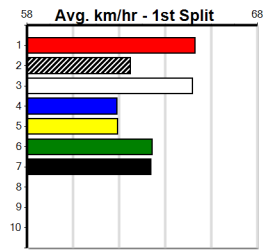

13 RACES TODAY (300+RANK)

1

2:57PM

(VIC time)

Distance: 390m, Race Type: Maiden, Total Prizemoney: $1,530
1st: $1,000, 2nd: $320, 3rd: $160, 4th: $50

Watchdog Tips: ☐ ☐ ☐ ☐ ☐ **Bet:** ☐

MEMORIES OF ROSE [M]
BK Bitch Mar-23 Sire: FERNANDO BALE Dam: NOVA WILLOW
Owner(s): DOM AND JOE (SYN), D Napoli, J Mifsud
Winning Distances: < 300m (0) 300 - 399m (0) 400 - 499m (0) 500 - 599m (0) 600 - 699m (0) > 700m (0)
Trainer: Robert Camilleri (Lara)

Winning Weights:

Rank	Weight	Age	Sex	Date	Time	BOB	Margin	1st/2nd (Time)	PIR	Checked	Comment	WR	Split 1	S/P	Grade
3rd	(7) 25.5	300	HVL	R2	12-Dec-24	17.16	16.63	5.00L MISS CHARMED (16.81)	M/2	.	.	.	4.01	$8.80	M
7th	(2) 24.5	300	HVL	R1	22-Dec-24	17.46	16.54	10.00 FURIOSO RICK (16.77)	M/7	.	.	.	4.13	$4.30	M
5th	(7) 24.7	300	HVL	R1	29-Dec-24	17.36	16.51	4.75L MIKADO JEWEL (17.04)	M/3	.	.	.	4.02	$5.30	M
7th	(6) 25.5	390	WBL	R2	07-Jan-25	23.52	21.88	2.75L WHIPPING ALONG (23.33)	M/67	.	.	.	8.87	$4.20	M

Box History

Bx	1st	2nd	3rd	4th	5th	6th	7th	8th
1								
2							1	
3								
4								
5								
6							1	
7			1		1			
8								

Prize Best $260.00
Starts 23.52(6)-7/1/25
Trk/Dts 4-0-0-1
APM 1-0-0-0
260

Last 3 wins NOT included above

ISINBAYEVA [M]
BD Bitch Mar-23 Sire: BEAST UNLEASHED Dam: ULTIMATE QUEST
Owner(s): G Talarico
Winning Distances: < 300m (0) 300 - 399m (0) 400 - 499m (0) 500 - 599m (0) 600 - 699m (0) > 700m (0)
Trainer: Gary Hunt (Cudgee)

Winning Weights:

Rank	Weight	Age	Sex	Date	Time	BOB	Margin	1st/2nd (Time)	PIR	Checked	Comment	WR	Split 1	S/P	Grade
5th	(3) 27.9	390	WBL	R1	28-Dec-24	23.04	22.02	3.5L CANYA KELSEY (22.81)	M/76	.	.	.	9.23	$13.80	M
3rd	(3) 27.8	390	WBL	R2	04-Jan-25	22.70	22.03	6.00L HAPPY AND NUMB (22.31)	M/83	.	.	.	8.99	$14.50	MH
5th	(8) 27.9	390	WBL	R2	09-Jan-25	22.85	21.75	8.50L DEMOLISH (22.27)	M/55	.	.	.	9.07	$4.00	MF

Box History

Bx	1st	2nd	3rd	4th	5th	6th	7th	8th
1								
2								
3			1		1			
4								
5								
6								
7								
8					1			

Prize Best $260.00
Starts 22.70(3)-4/1/25
Trk/Dts 3-0-0-1
APM 3-0-0-1
260

Last 3 wins NOT included above

FENELLA (NSW)[M]
RF Bitch Feb-23 Sire: ALLEN DEED Dam: ELANDA BALE
Owner(s): F Herbert
Winning Distances: < 300m (0) 300 - 399m (0) 400 - 499m (0) 500 - 599m (0) 600 - 699m (0) > 700m (0)
Trainer: Daniel Gibbons (Avalon)

Winning Weights:

Rank	Weight	Age	Sex	Date	Time	BOB	Margin	1st/2nd (Time)	PIR	Checked	Comment	WR	Split 1	S/P	Grade
3rd	(5) 26.3	400	GEL	R3	09-Dec-24	23.01	22.41	3.00L LADY TEQUILA (22.81)	Q/23	.	.	.	8.38	$18.00	M
7th	(6) 26.0	400	GEL	R2	20-Dec-24	23.52	22.43	6.50L SUNNY BOY (23.07)	M/58	.	.	.	8.60	$5.20	M
8th	(4) 26.3	425	BEN	R2	08-Jan-25	25.49	23.64	19.00 WIZIN WOODHOUSE (24.21)	M/478	.	.	.	6.83	$3.20	T3-M

Box History

Bx	1st	2nd	3rd	4th	5th	6th	7th	8th
1								
2								
3								
4								1
5			1					
6							1	
7								
8								

Prize Best $260.00
Starts FSH
Trk/Dts 3-0-0-1
APM 0-0-0-0
208

Last 3 wins NOT included above