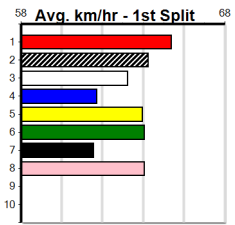

ONE MORE RACE TO GO (300+RANK)

12

6:27PM

(VIC time)

Distance: 390m, Race Type: Grade 5, Total Prizemoney: $1,530
1st: $1,000, 2nd: $320, 3rd: $160, 4th: $50

Watchdog Tips: **0 0 0 0** Bet: **.**