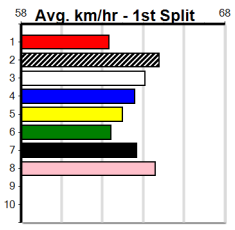

WARRNAMBOOL RACE 13 (300+RANK)

13 (E1)

6:55PM

(VIC time)

Distance: 390m, Race Type: Grade 5, Total Prizemoney: $1,530
1st: $1,000, 2nd: $320, 3rd: $160, 4th: $50

HOSEY SIDEKICK (3) can come out running and he will put the pressure on from the outset. SAINT TOMMY (2) has solid claims while SQUIGGLY KING (6) will be in the finish

Watchdog Tips: **3** **6** **2** **8** **Bet:** **Box Trifecta 2,3,6 ($10 for 166.67%)**

1 BIG BOSS GIBLET [5] *** SCRATCHED ***
BD D Mar-23 FERAL FRANKY GLORIA BALE $1.90
Trainer: Daniel Gibbons (Avalon)
6th (1) 32.7 425 BEN R4 18-Dec-24 25.30 24.15 9.00LBOO BOO GIBLET (24.69) M/635 . . . 6.85 $6.30 T3-7
6th (7) 33.7 450 BAL R9 30-Dec-24 26.30 25.46 8.00LPICHOLA RALPHY (25.77) S/875 . . . 7.03 $26.40 T3-7
1st (1) 33.1 390 WBL R4 07-Jan-25 22.60 21.88 8.50LPAW HULL (23.18) S/31 . . . SW 8.87 $2.90 X67
1st (3) 32.9 390 WBL R10 13-Jan-25 22.30 22.26 8.50LGOOD GIRL KIWI (22.88) M/11 . . . 8.66 $3.60 6G
Owner(s): D Gibbons

Winning Boxes

1	2	3	4	5	6	7	8
1	1	1					
Prize							
Best							
Starts							
Trk/Dst							
APM							

2 SAINT TOMMY [5] No luck of late, scrapes the paint, threat
BKW D Jan-22 TOMMY SHELBY MEPUNGA PRUE $2.80
Trainer: Peter Byrne (Koroit)
6th (2) 29.5 390 WBL R12 26-Dec-24 22.59 21.98 9.00LSKETCHY DEMOS (21.98) M/76 . . . 9.02 $132.90 X45
7th (8) 29.3 450 WBL R8 30-Dec-24 26.22 25.27 11.00LRUSHMORE RED (25.50) M/788 . . . 6.84 $46.50 SH
7th (2) 29.3 390 WBL R11 02-Jan-25 22.96 22.01 7.50LSARAH LOUISE (22.46) M/68 . . . SW 8.91 $5.70 5
6th (4) 29.1 390 WBL R12 07-Jan-25 22.98 21.88 8.00LNICE ONE TOM (22.45) M/88 . . . 9.05 $7.40 5
Owner(s): P Byrne

Winning Boxes

1	2	3	4	5	6	7	8
3		1	2	1			2
Prize							
Best							
Starts							
Trk/Dst							
APM							

3 HOSEY SIDEKICK [5] Can come out running, top hope if crosses
BK D Mar-20 FERNANDO BALE SUBCONSCIOUS $11.00
Trainer: Cody Hose (Lara)
3rd (7) 29.2 400 GEL R13 05-Dec-24 23.37 22.56 12.00LGUNAI JEDI (22.60) M/33 . . . 8.54 $4.60 5
7th (4) 29.0 400 GEL R13 24-Dec-24 23.34 22.49 13.00LPAW LARRY (22.49) M/44 . . . 8.53 $23.40 5
5th (8) 28.7 400 GEL R13 31-Dec-24 23.37 22.76 3.25LPLATYPUS YAALA (23.15) M/11 . . . 8.50 $12.90 5
8th (6) 28.6 390 BAL R13 06-Jan-25 23.45 22.43 14.00LZESTY BOY (22.50) S/67 . . . 8.85 $23.10 T3-5
Owner(s): C Hose

Winning Boxes

1	2	3	4	5	6	7	8
4	1	1	4				2
Prize							
Best							
Starts							
Trk/Dst							
APM							

4 KOUTAKI [5] Needs to lead, will push wide, next time
BE D Dec-20 BERNARDO SOMEDAY LADY $9.00
Trainer: Christian Roberts (Terang)
8th (3) 32.3 410 HOR R12 09-Nov-24 24.61 22.98 19.00LFOXY ROXY (23.35) M/38 . . . W 11.08 $49.20 T3-5
2nd (5) 32.7 425 BEN R10 13-Nov-24 24.79 24.27 6.50LHE'S HELL BENT (24.36) M/322 . . . 6.74 $23.20 T3-5
5th (7) 32.8 390 WBL R12 18-Nov-24 22.90 22.36 5.00LBANK ON FRANKIE (22.55) M/22 . . . 8.88 $27.60 5
6th (8) 33.1 390 WBL R13 13-Jan-25 22.98 22.26 10.00LROSE OF SATURN (22.30) M/35 . . . SW 8.81 $10.30 5
Owner(s): M Roberts

Winning Boxes

1	2	3	4	5	6	7	8
1	1					1	4
Prize							
Best							
Starts							
Trk/Dst							
APM