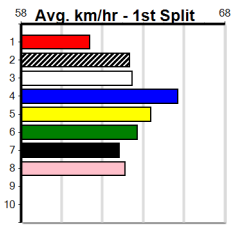

MATKO HIRE (300+RANK)

Distance: 390m, Race Type: Maiden, Total Prizemoney: $1,530
1st: $1,000, 2nd: $320, 3rd: $160, 4th: $50

3

3:27PM

(VIC time)

PAW TONELLI (4) has been placed in two of three to date and she has the speed to cross and lead throughout. PAW MUNICH (2) has been solid in his two runs to date and he will be strong in the run home. PANAMA REBEL (5) is nearing a win

Watchdog Tips: 4 2 5 8 **Bet:** Box Quinella 2,4,5 ($10 for 333.33%)