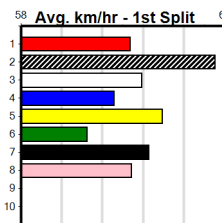

GAP (300+RANK)

Distance: 390m, Race Type: Mixed 6/7, Total Prizemoney: $1,530
1st: $1,000, 2nd: $320, 3rd: $160, 4th: $50

10

5:51PM

(VIC time)

MEMORIES OF ROSE (2) showed her true talent with a smart 22.39 win here and she will prove hard to reel in. ASTON TAFARI (1) has been placed in two of his past three and he is drawn to get every chance. CONDAH EXPRESS (4) has solid claims

Watchdog Tips: **2** **1** **4** **5** **Bet:** **Win 2**