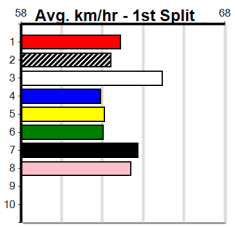

SPORTSBET NOBODY DOES IT EASIER (3)

Distance: 390m, Race Type: Mixed 6/7, Total Prizemoney: $1,530
1st: $1,000, 2nd: $320, 3rd: $160, 4th: $50

11

6:15PM

(VIC time)

SAINT JAYDEN (8) will find this easier than his most recent racing and he should get plenty of room early on. SETH SONIC (2) has been luckless since his Geelong win and he can make amends today. MR. BOOT BOOT (1) has solid claims

Watchdog Tips: 8 2 1 5 Bet: Win 8

Table with 10 rows representing individual race entries. Each row includes race number, horse name, trainer, jockey, and detailed performance statistics. It also features 'Winning Boxes' and 'APM' (Average Pool Money) information for each race.