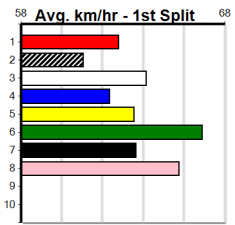

CASSIGN DESIGN (300+RANK)

Distance: 390m, Race Type: Grade 5, Total Prizemoney: $1,530
1st: $1,000, 2nd: $320, 3rd: $160, 4th: $50

4

3:52PM

(VIC time)

Watchdog Tips: **0 0 0 0** Bet: **.**