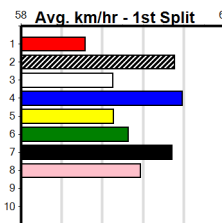

BROAD TREE CARE (300+RANK)

Distance: 390m, Race Type: Mixed 4/5, Total Prizemoney: $1,530
1st: $1,000, 2nd: $320, 3rd: $160, 4th: $50

7

4:52PM

(VIC time)

ANNA YOU PEST (4) has a good record here and she will find this easier than her most recent racing. MOONLIGHT SID (8) had little luck when resuming and he can make amends this time around. STYLE KEY (1) is drawn to be prominent throughout

Watchdog Tips: **4** **8** **1** **5** **Bet:** **Box Trifecta 1,4,5,8 ($10 for 41.67%)**