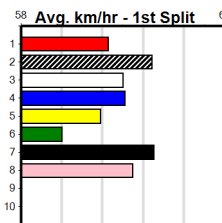

MACEY'S BISTRO (300+RANK)

Distance: 390m, Race Type: Maiden, Total Prizemoney: $1,530
1st: $1,000, 2nd: $320, 3rd: $160, 4th: $50

2

3:12PM

(VIC time)

Watchdog Tips: 0 0 0 0 **Bet:** .