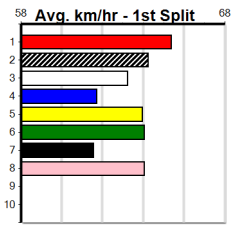

ONE MORE RACE TO GO (300+RANK)

Distance: 390m, Race Type: Grade 5, Total Prizemoney: $1,530
1st: $1,000, 2nd: $320, 3rd: $160, 4th: $50

Watchdog Tips:

1

8

4

3

Bet:

Win 1

Main table containing race details for 10 races. Each race entry includes horse name, trainer, odds, and a 'Winning Boxes' table. Race 1: BISMUTH [5] vs SHEZ IMPERIOUS, $2.40. Race 2: TYPHOON THOMAS [5] vs SISCO SIZZLE, $10.00. Race 3: SAINT MADIX [5] vs MISS LAVA, $8.00. Race 4: SICILY [5] vs MA'S PLUM JAM, $7.50. Race 5: BELAIR BRAE [5] vs JUST LOVIN' IT, $10.00. Race 6: STRIKING HOLLY [5] vs CRYMELON HOLLY, $6.00. Race 7: MISSILE MAGGIE [5] vs SPYFECTION, $16.00. Race 8: OCEAN SUNSET [5] vs MOSSY GIRL, $6.00. Race 9: NO RESERVE. Race 10: NO RESERVE.