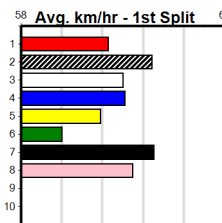

MACEY'S BISTRO (300+RANK)

Distance: 390m, Race Type: Maiden, Total Prizemoney: $1,530

1st: $1,000, 2nd: $320, 3rd: $160, 4th: $50

2

3:12PM

(VIC time)

NOVA'S FERN (1) has been placed in two of five here and she is drawn to make every post a winner. ISINBAYEVA (8) was impressive two runs back and she will get plenty of room early on. PAW RAZOR (6) has solid claims

Watchdog Tips: **1** **8** **6** **5** **Bet:** **Box Quinella 1,6,8 ($10 for 333.33%)**