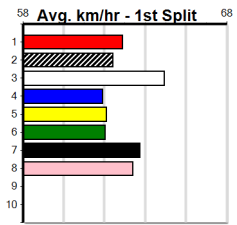

11

6:12PM

(VIC time)

Watchdog Tips:

0 0 0 0

Bet: