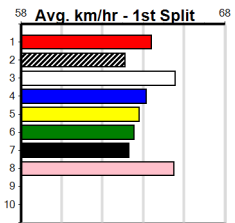

WOOD MOTORCYCLE & MOWER (300+RA)

Distance: 390m, Race Type: Mixed 6/7, Total Prizemoney: $1,530
1st: $1,000, 2nd: $320, 3rd: $160, 4th: $50

9

5:32PM
(VIC time)

NEIGHBOURS ALARM (1) has been racing with confidence and he is drawn to make every post a winner. SOLAR JESSIE (3) is better than her past few runs and she can come out running at times. COLLINDA BLUE (6) is better than his form indicates.

Watchdog Tips:

1

3

6

8

Bet:

Win 1

Form Box Weight Dist Track Date Time BON Margin 1st/2nd (Time) PIR Checked Comment W/R Split 1 S/P Grade

1	NEIGHBOURS ALARM [7]	<i>Racing well, can hold the lead, hard to reel in</i>										Winnning Boxes 1 2 3 4 5 6 7 8 Prize: $3,465.00 Best: 22.71 Starts: 28-1-2-8 Trk/Dst: 20-1-2-7 APM: $2053										
WRF	D	Dec-21	SENNACHIE	MEPUNGA DASHA	$3.40																	
Trainer: Mark Keane (Koroit)																						
1st	(8)	32.1	390	WBL	R1	02-Dec-24	22.76	22.17	3.75LWHIPPING ALONG (23.01)			Q/21	.	.	.	8.67	$5.90	M				
3rd	(8)	32.1	390	BAL	R10	09-Dec-24	22.78	22.11	3.5LPAW WAITARA (22.55)			M/23	.	.	.	8.57	$13.30	T3-7				
8th	(6)	32.1	390	WBL	R9	19-Dec-24	23.69	21.82	26.00LGINA RHODE (21.89)			Q/47	.	.	.	8.84	$151.80	X67				
3rd	(6)	32.6	390	WBL	R4	02-Jan-25	22.88	22.01	4.75LSPRING ALECIA (22.56)			Q/12	.	.	.	8.62	$20.40	7				
Owner(s): P Keane																						

2	LEKTRA TWYLA [7]	<i>*** SCRATCHED ***</i>										Winnning Boxes										
BK	B	Nov-22	ZACK MONELLI	WON'T STOP HER	$12.00																	
Trainer: Philip Lenehan (Toolong)																						
4th	(2)	26.1	512	MTG	R4	07-Nov-24	30.77	30.60	1.75LCOMPTON TILLY (30.65)			.	.	.	4.62	$7.00	RW					
7th	(6)	26.1	390	BAL	R11	25-Nov-24	23.88	22.22	21.00LPAW CASSIAN (22.45)			M/87	.	.	.	9.06	$27.80	T3-7				
6th	(8)	25.4	390	WBL	R3	02-Jan-25	23.21	22.01	7.00LMORAINIE GRACE (22.72)			M/33	.	.	.	8.92	$32.40	7				
5th	(6)	25.6	390	WBL	R9	07-Jan-25	23.06	21.88	8.00LCOLLINDA POPS (22.51)			S/55	.	.	.	8.90	$20.50	X67				
Owner(s): P Lenehan																						

3	SOLAR JESSIE [6]	<i>Can come out running at times, main danger</i>										Winnning Boxes										
BK	B	Dec-22	FERAL FRANKY	SOLAR LIFE	$8.00																	
Trainer: Victor Millington (Mt Cole)																						
7th	(5)	24.6	410	HOR	R3	27-Dec-24	24.68	23.28	16.00LLEONESSA (23.58)			M/77	.	.	W	11.00	$8.60	6G				
8th	(2)	24.6	410	HOR	R5	31-Dec-24	24.19	23.29	13.00LLEONESSA (23.29)			Q/68	.	.	.	10.67	$14.40	X67				
8th	(1)	25.1	410	HOR	R10	06-Jan-25	24.26	22.89	12.00LRELEASED (23.49)			M/88	.	.	W	10.93	$13.50	6G				
4th	(8)	25.4	410	HOR	R4	14-Jan-25	23.94	23.00	8.50LMADDY GIBLET (23.34)			M/55	.	.	V0	10.67	$22.00	X67H				
Owner(s): V Millington																						

4	DROP FIFTY (NSW)[6]	<i>Poor strike rate, lacks early speed, tested</i>										Winnning Boxes										
BK	D	Nov-20	MY BRO FABIO	TIMTAMS FOR BAMS	$21.00																	
Trainer: Paul Herry (Terang)																						
2nd	(1)	35.2	390	WBL	R10	23-Dec-24	22.78	22.21	6.00LZIPPING VELMA (22.38)			M/66	.	.	.	9.11	$14.60	6G				
4th	(4)	35.1	390	WBL	R11	30-Dec-24	22.75	22.11	6.50LARCADIA BELLE (22.33)			S/65	.	.	.	9.10	$39.80	X67				
6th	(6)	35.2	450	WBL	R6	02-Jan-25	26.19	25.45	11.00LAVIATION (25.45)			M/445	.	.	.	6.83	$33.20	X67				
6th	(4)	35.4	390	WBL	R10	07-Jan-25	22.92	21.88	15.00LATOMIC SECRET (21.88)			S/67	.	.	.	9.05	$83.10	X67				
Owner(s): P Herry																						

5	ACTION ROYALE [7]	<i>Better than his past few runs, put in exotics</i>										Winnning Boxes										
WBK	D	Apr-22	KEYBOW	ALVIRA	$10.00																	
Trainer: Keith Lloyd (Balliang)																						
4th	(7)	31.8	390	BAL	R10	23-Sep-24	22.98	22.35	5.50LDERNANCOURT (22.60)			M/32	.	.	.	8.72	$31.30	T3-7				
7th	(4)	31.2	400	GEL	R10	15-Oct-24	23.46	22.45	9.50LCOLOURFUL MAGIC (22.82)			M/76	.	.	.	8.79	$48.50	X67				
7th	(1)	31.4	400	GEL	R3	22-Oct-24	23.52	22.43	10.00LARKA SOLAR (22.85)			M/76	.	.	.	8.80	$35.20	T3-7				
5th	(6)	32.1	400	GEL	R4	05-Nov-24	23.01	22.46	8.00LBRONZE (22.46)			M/45	.	.	.	8.64	$75.10	7				
Owner(s): J Farrugia