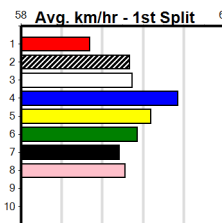

MATKO HIRE (300+RANK)

Distance: 390m, Race Type: Maiden, Total Prizemoney: $1,530
1st: $1,000, 2nd: $320, 3rd: $160, 4th: $50

3

3:27PM

(VIC time)

Watchdog Tips: 0 0 0 0 **Bet:** .