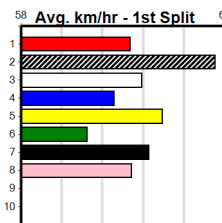

GAP (300+RANK)

Distance: 390m, Race Type: Mixed 6/7, Total Prizemoney: $1,530
1st: $1,000, 2nd: $320, 3rd: $160, 4th: $50

10

5:52PM

(VIC time)

Watchdog Tips: **0 0 0 0** Bet: **0**