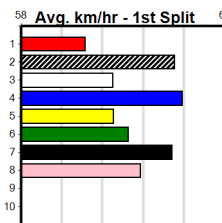

BROAD TREE CARE (300+RANK)

Distance: 390m, Race Type: Mixed 4/5, Total Prizemoney: $1,530
1st: $1,000, 2nd: $320, 3rd: $160, 4th: $50

7

4:52PM

(VIC time)

Watchdog Tips: **0 0 0 0** Bet: **0**