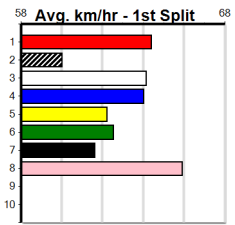

SPORTSBET GREEN TICKS (300+RANK)

Distance: 450m, Race Type: Grade 5, Total Prizemoney: $1,530
1st: $1,000, 2nd: $320, 3rd: $160, 4th: $50

8

5:12PM

(VIC time)

Watchdog Tips:

0 0 0 0

Bet: