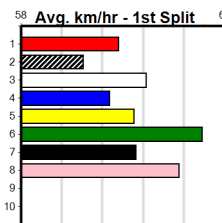

CASSIGN DESIGN (300+RANK)

Distance: 390m, Race Type: Grade 5, Total Prizemoney: $1,530
1st: $1,000, 2nd: $320, 3rd: $160, 4th: $50

4

3:52PM

(VIC time)

ZARA'S PRINCESS (1) is far better than her form indicates and she is drawn to get all the breaks.
INGA AMY (8) can come out running and she can break up the field through the bend. CANYA
ENHANCE (7) can run a cheeky race

Watchdog Tips: **1** **8** **7** **4** **Bet:** **Box Quinella 1,7,8 ($10 for 333.33%)**