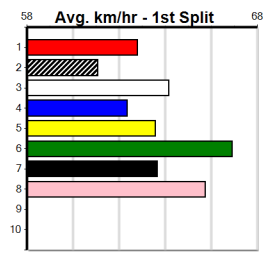

CASSIGN DESIGN (300+RANK)

Distance: 390m, Race Type: Grade 5, Total Prizemoney: $1,530
1st: $1,000, 2nd: $320, 3rd: $160, 4th: $50

Watchdog Tips:

Bet:

Table with columns: Form Box, Wgt, Dist, Track, Date, Time, BON, Margin, 1st/2nd (Time), PIR, Checked, Comment, W/R, Split 1, S/P, Grade

ZARA'S PRINCESS [5]
BK Bitch Dec-19
Sire: MY REDEEMER Dam: MIRACLES HAPPEN
Trainer: Elizabeth Steel (Nullawarre North)
Winning Distances: < 300m (0) 300 - 399m (3) 400 - 499m (5) 500 - 599m (2) 600 - 699m (0) > 700m (0)
Winning Weights: 27.4(2) 27.6(3) 27.7(2) 27.8(2) 28.6(1)
Box History table and Prize Best Starts table included.

MYOLA QUEEN [5]
BK Bitch Oct-19
Sire: LIGHTNING FRANK Dam: POCKET QUEEN
Trainer: Annette Kampman (Purdeet)
Winning Distances: < 300m (0) 300 - 399m (0) 400 - 499m (0) 500 - 599m (6) 600 - 699m (2) > 700m (0)
Winning Weights: 27.5(1) 27.6(3) 27.7(1) 27.8(1) 28.1(2)
Box History table and Prize Best Starts table included.

ALL DAMIRO (NSW)[5]
BK Dog Jan-21
Sire: FERNANDO BALE Dam: MISS SPLENDAMIRO
Trainer: Mark Roberts (Terang)
Winning Distances: < 300m (0) 300 - 399m (2) 400 - 499m (4) 500 - 599m (2) 600 - 699m (0) > 700m (0)
Winning Weights: 26.7(1) 26.8(2) 26.9(1) 27.0(1) 28.1(2) 28.6(1)
Box History table and Prize Best Starts table included.

SOLAR TOBY [5]
BKW Dog May-20
Sire: MY REDEEMER Dam: SOLAR ON
Trainer: Colin Baker (Lara)
Winning Distances: < 300m (0) 300 - 399m (0) 400 - 499m (7) 500 - 599m (0) 600 - 699m (0) > 700m (0)
Winning Weights: 32.6(1) 33.2(1) 33.3(1) 33.7(1) 33.8(2) 35.7(1)
Box History table and Prize Best Starts table included.

CHASING JIMMY [5]
BE Dog Dec-19
Sire: MY REDEEMER Dam: MIRACLES HAPPEN
Trainer: Elizabeth Steel (Nullawarre North)
Winning Distances: < 300m (0) 300 - 399m (4) 400 - 499m (1) 500 - 599m (0) 600 - 699m (0) > 700m (0)
Winning Weights: 31.7(1) 32.3(1) 32.6(2) 32.7(1)
Box History table and Prize Best Starts table included.

1

2

3

4

5