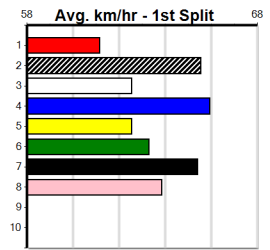

BROAD TREE CARE (300+RANK)

Distance: 390m, Race Type: Mixed 4/5, Total Prizemoney: $1,530
1st: $1,000, 2nd: $320, 3rd: $160, 4th: $50

Watchdog Tips:

Bet:

Table with columns: Form Box, Wgt, Dist, Track, Date, Time, BON, Margin, 1st/2nd (Time), PIR, Checked, Comment, W/R, Split 1, S/P, Grade

STYLE KEY (NSW)[4]

BK Bitch Jul-20 Sire: ZAMBORA BROCKIE Dam: FRISKEY

Trainer: Michael Gibbons (Lara)

Owner(s): G Black
Winning Distances: < 300m (0) 300 - 399m (5) 400 - 499m (5) 500 - 599m (0) 600 - 699m (0) > 700m (0)

Winning Weights: 24.3(1) 24.5(1) 24.6(1) 24.8(2) 25.1(1) 25.3(1) 25.4(2) 25.5(1)

Table with columns: Rank, Box, Wgt, Dist, Track, Date, Time, BON, Margin, 1st/2nd (Time), PIR, Checked, Comment, W/R, Split 1, S/P, Grade

Last 3 wins NOT included above

Table with columns: Rank, Box, Wgt, Dist, Track, Date, Time, BON, Margin, 1st/2nd (Time), PIR, Checked, Comment, W/R, Split 1, S/P, Grade

Box History

Box History table with columns: Bx, 1st, 2nd, 3rd, 4th, 5th, 6th, 7th, 8th

Prize Best Starts Trk/Dts APM table

COLLINDA PEARL [4]

BK Bitch Dec-21 Sire: AUSSIE INFRARED Dam: SHE'S A COLLINDA

Trainer: Jordan Mcquillen (Lara)

Owner(s): S Tyler
Winning Distances: < 300m (0) 300 - 399m (5) 400 - 499m (1) 500 - 599m (0) 600 - 699m (0) > 700m (0)

Winning Weights: 26.8(1) 27.0(1) 27.1(1) 27.5(1) 27.8(1) 28.2(1)

Table with columns: Rank, Box, Wgt, Dist, Track, Date, Time, BON, Margin, 1st/2nd (Time), PIR, Checked, Comment, W/R, Split 1, S/P, Grade

Last 3 wins NOT included above

Table with columns: Rank, Box, Wgt, Dist, Track, Date, Time, BON, Margin, 1st/2nd (Time), PIR, Checked, Comment, W/R, Split 1, S/P, Grade

Box History

Box History table with columns: Bx, 1st, 2nd, 3rd, 4th, 5th, 6th, 7th, 8th

Prize Best Starts Trk/Dts APM table

DR. MATRIX [5] Biks

BE Dog Jan-20 Sire: BERNARDO Dam: DR. HARLEE

Trainer: Kevin Quinn (Cundare North)

Owner(s): K Quinn
Winning Distances: < 300m (0) 300 - 399m (1) 400 - 499m (9) 500 - 599m (0) 600 - 699m (0) > 700m (0)

Winning Weights: 29.0(1) 29.1(1) 29.3(1) 29.4(1) 29.5(1) 29.6(2) 29.7(1) 29.8(1) 30.4(1)

Table with columns: Rank, Box, Wgt, Dist, Track, Date, Time, BON, Margin, 1st/2nd (Time), PIR, Checked, Comment, W/R, Split 1, S/P, Grade

Last 3 wins NOT included above

Table with columns: Rank, Box, Wgt, Dist, Track, Date, Time, BON, Margin, 1st/2nd (Time), PIR, Checked, Comment, W/R, Split 1, S/P, Grade

Box History

Box History table with columns: Bx, 1st, 2nd, 3rd, 4th, 5th, 6th, 7th, 8th

Prize Best Starts Trk/Dts APM table

ANNA YOU PEST [5]

BE Bitch Mar-21 Sire: LIGHTNING FRANK Dam: RIXY YA PEST

Trainer: Gary Hunt (Cudgee)

Owner(s): G Hunt
Winning Distances: < 300m (0) 300 - 399m (8) 400 - 499m (3) 500 - 599m (0) 600 - 699m (0) > 700m (0)

Winning Weights: 26.8(1) 27.6(2) 27.8(1) 27.9(1) 28.0(2) 28.2(1) 28.3(1) 28.4(1) 28.9(1)

Table with columns: Rank, Box, Wgt, Dist, Track, Date, Time, BON, Margin, 1st/2nd (Time), PIR, Checked, Comment, W/R, Split 1, S/P, Grade

Last 3 wins NOT included above

Table with columns: Rank, Box, Wgt, Dist, Track, Date, Time, BON, Margin, 1st/2nd (Time), PIR, Checked, Comment, W/R, Split 1, S/P, Grade

Box History