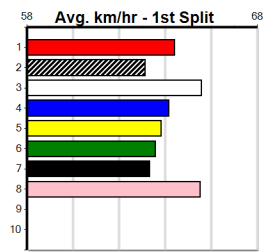

WOOD MOTORCYCLE & MOWER (300+RANK)

Distance: 390m, Race Type: Mixed 6/7, Total Prizemoney: $1,530
1st: $1,000, 2nd: $320, 3rd: $160, 4th: $50

NEIGHBOURS ALARM (1) has been racing with confidence and he is drawn to make every post a winner. SOLAR JESSIE (3) is better than her past few runs and she can come out running at times. COLLINDA BLUE (6) is better than his form indicates.

Watchdog Tips: **1** **3** **6** **8** **Bet:** **Win 1**

1

NEIGHBOURS ALARM [7] **Racing well, can hold the lead, hard to reel in** **$3.40**
WRF Dog Dec-21 Sire: SENNACHIE Dam: MEPUNGA DASHA
Owner(s): P Keane Trainer: Mark Keane (Koroit)
Winning Distances: < 300m (0) 300 - 399m (1) 400 - 499m (0) 500 - 599m (0) 600 - 699m (0) > 700m (0)
Winning Weights: 32.1(1)

Box	1st	2nd	3rd	4th	5th	6th	7th	8th
1								
2								
3								
4								
5								
6								
7								
8								

Prize Best Starts Trk/Dts APM: $3465.00, 22.71(6)-21/11/24, 28-1-2-8, 20-1-2-7, 2053

2

LEKTRA TWYLA [7] ***** SCRATCHED ***** **$12.00**
BK Bitch Nov-22 Sire: ZACK MONELLI Dam: WON'T STOP HER
Owner(s): P Lenehan Trainer: Philip Lenehan (Toolong)
Winning Distances: < 300m (0) 300 - 399m (0) 400 - 499m (1) 500 - 599m (0) 600 - 699m (0) > 700m (0)
Winning Weights: 25.7(1)

Box	1st	2nd	3rd	4th	5th	6th	7th	8th
1								
2								
3								
4								
5								
6								
7								
8								

Prize Best Starts Trk/Dts APM: $1810.00, 22.83(7)-22/8/24, 13-1-3-1, 4-0-0-1, 970

3

SOLAR JESSIE [6] **Can come out running at times, main danger** **$8.00**
BK Bitch Dec-22 Sire: FERAL FRANKY Dam: SOLAR LIFE
Owner(s): V Millington Trainer: Victor Millington (Mt Cole)
Winning Distances: < 300m (0) 300 - 399m (0) 400 - 499m (2) 500 - 599m (0) 600 - 699m (0) > 700m (0)
Winning Weights: 24.3(1) 25.3(1)

Box	1st	2nd	3rd	4th	5th	6th	7th	8th
1								
2								
3								
4								
5								
6								
7								
8								

Prize Best Starts Trk/Dts APM: $5955.00, FSH, 19-2-3-1, 0-0-0-0, 4293

4

DROP FIFTY (NSW)[6] **Poor strike rate, lacks early speed, tested** **$21.00**
BK Dog Nov-20 Sire: MY BRO FABIO Dam: TIMTAMS FOR BAMS
Owner(s): P Herry Trainer: Paul Herry (Terang)
Winning Distances: < 300m (0) 300 - 399m (1) 400 - 499m (0) 500 - 599m (1) 600 - 699m (0) > 700m (0)
Winning Weights: 34.5(1) 34.6(1)

Box	1st	2nd	3rd	4th	5th	6th	7th	8th
1								
2								
3								
4								
5								
6								
7								
8								

Prize Best Starts Trk/Dts APM: $8085.00, 22.39(5)-5/6/23, 82-2-9-11, 32-1-3-4, 1196

5

ACTION ROYALE [7] **Better than his past few runs, put in exotics** **$10.00**
WBK Dog Apr-22 Sire: KEYBOW Dam: ALVIRA
Owner(s): J Farrugia Trainer: Keith Lloyd (Balliang)
Winning Distances: < 300m (0) 300 - 399m (0) 400 - 499m (1) 500 - 599m (0) 600 - 699m (0) > 700m (0)
Winning Weights: 31.3(1)

Box	1st	2nd	3rd	4th	5th	6th	7th	8th
1								
2								
3								
4								
5								
6								
7								
8								

Prize Best Starts Trk/Dts APM: $3380.00, 22.73(6)-26/2/24, 32-1-3-7, 8-0-2-1, 1056