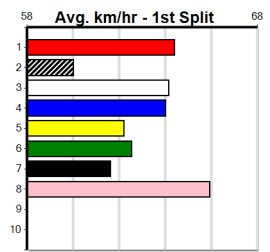

SPORTSBET GREEN TICKS (300+RANK)

Distance: 450m, Race Type: Grade 5, Total Prizemoney: $1,530
1st: $1,000, 2nd: $320, 3rd: $160, 4th: $50

BLACK LICORICE (8) was never headed in his solid 25.74 win here and he should prove hard to reel in again. SAINT RAINE (1) has been placed in both runs here and she is drawn to get all the breaks. INDY DELTA (5) is nearing another win.

Watchdog Tips: 8 1 5 4 Bet: Win 8

SAINT RAINE [5] Placed in both runs here, well drawn, danger $4.60
Owner(s): P Byrne
Winning Distances: < 300m (0) 300 - 399m (0) 400 - 499m (0) 500 - 599m (3) 600 - 699m (1) > 700m (0)
Box History table and Prize Best Starts table included.

DR. FOREST [5] Well beaten in his past eight, prefer to watch $12.00
Owner(s): GOREY SEVEN (SYN), G Malcolm, D Gore, J Couzens, G Kent
Winning Distances: < 300m (0) 300 - 399m (2) 400 - 499m (1) 500 - 599m (0) 600 - 699m (0) > 700m (0)
Box History table and Prize Best Starts table included.

BELLA SUPREME [5] Struggled since resuming, slow early, tough ask $12.00
Owner(s): R Gavin
Winning Distances: < 300m (0) 300 - 399m (0) 400 - 499m (4) 500 - 599m (0) 600 - 699m (0) > 700m (0)
Box History table and Prize Best Starts table included.

THERMAL FLICKER [5] Far from disgraced two runs back, keep safe $8.00
Owner(s): Big Three (SYN), M Dennis, M Bolger
Winning Distances: < 300m (0) 300 - 399m (2) 400 - 499m (1) 500 - 599m (0) 600 - 699m (0) > 700m (0)
Box History table and Prize Best Starts table included.

INDY DELTA [5] Placed in two of her past three, can threaten $6.00
Owner(s): S Baulch
Winning Distances: < 300m (0) 300 - 399m (4) 400 - 499m (1) 500 - 599m (0) 600 - 699m (0) > 700m (0)
Box History table and Prize Best Starts table included.