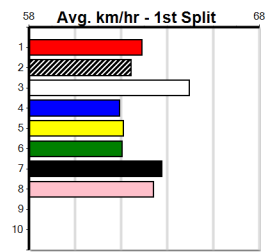

SPORTSBET NOBODY DOES IT EASIER (300+)

Distance: 390m, Race Type: Mixed 6/7, Total Prizemoney: $1,530
1st: $1,000, 2nd: $320, 3rd: $160, 4th: $50

SAINT JAYDEN (8) will find this easier than his most recent racing and he should get plenty of room early on. SETH SONIC (2) has been luckless since his Geelong win and he can make amends today. MR. BOOT BOOT (1) has solid claims

Watchdog Tips: 8 2 1 5 Bet: Win 8

MR. BOOT BOOT [6] Well drawn, strong in the run home, threat $7.50
WBK Dog Apr-22 Sire: KEYBOW Dam: ALVIRA
Owner(s): J Farrugia
Trainer: John Frewin (Balliang)

SETH SONIC [7] Resuming, capable when fit, main danger $6.00
WBK Dog Apr-22 Sire: KEYBOW Dam: ALVIRA
Owner(s): J Farrugia
Trainer: Marcus Lloyd (Balliang)

ASTON ACCORD [6] Well beaten in her past eight, needs to improve $10.00
BEED Bitch Apr-22 Sire: TOMMY SHELBY Dam: ASTON FRAICHE
Owner(s): R Borda
Trainer: Glenn Campbell (Anakie)

POPCORN MISS [6] Poor record here, can push wide, prefer others $12.00
BK Bitch Jan-21 Sire: ZAMBORA BROCKIE Dam: SISCO SIZZLE
Owner(s): MANY WINNERS (SYN), A Brookes, P Keane, G Dix, G Thomson, B Keane
Trainer: Peter Keane (Koroit)

BART'S CHOICE [7] Solidly placed in his past two, must respect $5.00
BD Dog May-21 Sire: MY REDEEMER Dam: MIMSTAR
Owner(s): K Lloyd
Trainer: Marcus Lloyd (Balliang)

1

2

3

4

5