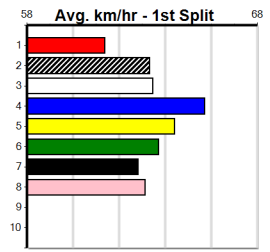

Watchdog Tips: 4 2 5 8 Bet: Box Quinella 2,4,5 (\$10 for 333.33%)

Table with columns: Form Box, Wgt, Dist, Track, Date, Time, BON, Margin, 1st/2nd (Time), PIR, Checked, Comment, W/R, Split 1, S/P, Grade