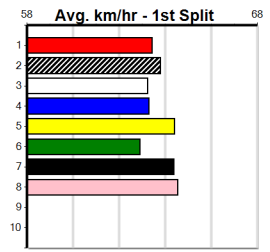

EDWARDS ELECTRICAL (300+RANK)

Distance: 390m, Race Type: Grade 5, Total Prizemoney: $1,530
1st: $1,000, 2nd: $320, 3rd: $160, 4th: $50

Watchdog Tips:

Bet:

Table with columns: Form Box, Wgt, Dist, Track, Date, Time, BON, Margin, 1st/2nd (Time), PIR, Checked, Comment, W/R, Split 1, S/P, Grade

LUCY JANE [5]
BK Bitch Mar-22 Sire: TOMMY SHELBY Dam: IVY WREN
Owner(s): G Mclauchlan
Trainer: Gary Hunt (Cudgee)
Winning Distances: < 300m (0) 300 - 399m (2) 400 - 499m (1) 500 - 599m (0) 600 - 699m (0) > 700m (0)
Winning Weights: 25.7(1) 26.0(1) 26.1(1)
Race results table with columns: Rank, Box, Wgt, Dist, Track, Date, Time, BON, Margin, Name, Age, Sire, Dam, PIR, Checked, Comment, W/R, Split 1, S/P, Grade, Prize

Box History table for Lucy Jane with columns: Bx, 1st, 2nd, 3rd, 4th, 5th, 6th, 7th, 8th
Prize Best Starts Trk/Dts APM: $9600.00, 22.37(8)-11/4/24, 56-3-9-10, 32-2-7-7, 2891

ULNA [5]
BK Bitch Dec-19 Sire: AUSSIE INFRARED Dam: TEMPORALIS
Owner(s): TABB FAMILY (SYN), M Tabb, S Tabb, K Tabb
Trainer: Mathew Tabb (Lara)
Winning Distances: < 300m (0) 300 - 399m (8) 400 - 499m (3) 500 - 599m (0) 600 - 699m (0) > 700m (0)
Winning Weights: 26.7(1) 27.4(1) 28.2(1) 28.3(2) 28.7(2) 29.1(1) 29.2(1) 29.3(1) 29.6(1)
Race results table with columns: Rank, Box, Wgt, Dist, Track, Date, Time, BON, Margin, Name, Age, Sire, Dam, PIR, Checked, Comment, W/R, Split 1, S/P, Grade, Prize

Box History table for Ulna with columns: Bx, 1st, 2nd, 3rd, 4th, 5th, 6th, 7th, 8th
Prize Best Starts Trk/Dts APM: $17875.63, 22.14(6)-18/9/23, 78-11-10-9, 13-2-3-3, 2779

SAINT MICK [5]
BK Dog Mar-22 Sire: BERNARDO Dam: SAINT MADDIE
Owner(s): P Byrne
Trainer: Narelle Byrne (Koroit)
Winning Distances: < 300m (0) 300 - 399m (6) 400 - 499m (3) 500 - 599m (0) 600 - 699m (0) > 700m (0)
Winning Weights: 29.0(1) 29.1(1) 29.2(2) 29.3(2) 29.4(1) 29.5(1) 29.9(1)
Race results table with columns: Rank, Box, Wgt, Dist, Track, Date, Time, BON, Margin, Name, Age, Sire, Dam, PIR, Checked, Comment, W/R, Split 1, S/P, Grade, Prize

Box History table for Saint Mick with columns: Bx, 1st, 2nd, 3rd, 4th, 5th, 6th, 7th, 8th
Prize Best Starts Trk/Dts APM: $13977.50, 22.21(7)-22/8/24, 50-9-3-4, 31-6-3-2, 4298

AGGREGATE [5]
BK Dog Feb-22 Sire: SUPERIOR PANAMA Dam: IT'S A FLING
Owner(s): G Black
Trainer: Anita Gibbons (Lara)
Winning Distances: < 300m (0) 300 - 399m (4) 400 - 499m (1) 500 - 599m (0) 600 - 699m (0) > 700m (0)
Winning Weights: 30.7(1) 31.0(1) 31.1(1) 31.3(1) 31.9(1)
Race results table with columns: Rank, Box, Wgt, Dist, Track, Date, Time, BON, Margin, Name, Age, Sire, Dam, PIR, Checked, Comment, W/R, Split 1, S/P, Grade, Prize

Box History table for Aggregate with columns: Bx, 1st, 2nd, 3rd, 4th, 5th, 6th, 7th, 8th
Prize Best Starts Trk/Dts APM: $8730.00, 22.46(2)-29/4/24, 35-5-6-2, 7-3-3-0, 2370