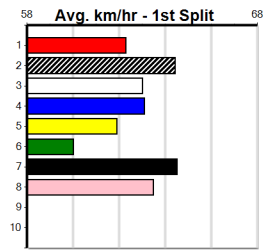

MACEY'S BISTRO (300+RANK)

Distance: 390m, Race Type: Maiden, Total Prizemoney: $1,530
1st: $1,000, 2nd: $320, 3rd: $160, 4th: $50

NOVA'S FERN (1) has been placed in two of five here and she is drawn to make every post a winner. ISINBAYEVA (8) was impressive two runs back and she will get plenty of room early on. PAW RAZOR (6) has solid claims

Watchdog Tips: 1 8 6 5 Bet: Box Quinella 1,6,8 ($10 for 333.33%)

NOVA'S FERN [M] Placed in two of five here, well drawn, yes $3.40
F Bitch Mar-23 Sire: FERNANDO BALE Dam: NOVA WILLOW Trainer: Mary Inguanti (Camperdown)
Winning Distances: < 300m (0) 300 - 399m (0) 400 - 499m (0) 500 - 599m (0) 600 - 699m (0) > 700m (0)
Winning Weights: 7th (5) 25.2 390 WBL R2 28-Nov-24 23.23 21.84 14.00 ULTIMO (22.27) M/67 9.22 $24.60 M

THERMAL SPARK [M] Needs to lead, will get crowded, next time $12.00
LTBD Bitch Jan-23 Sire: AUSSIE INFRARED Dam: FAUN FLAME Trainer: Carol Jackson (Neilborough)
Winning Distances: < 300m (0) 300 - 399m (0) 400 - 499m (0) 500 - 599m (0) 600 - 699m (0) > 700m (0)
Winning Weights: 4th (8) 26.6 410 HOR R2 03-Dec-24 24.29 23.06 6.00L TOP FLIGHT (23.91) M/24 10.76 $49.00 M

SOLAR KATE [M] Can show early speed at times, place hope $10.00
BK Bitch Dec-22 Sire: FERAL FRANKY Dam: SOLAR LIFE Trainer: Victor Millington (Mt Cole)
Winning Distances: < 300m (0) 300 - 399m (0) 400 - 499m (0) 500 - 599m (0) 600 - 699m (0) > 700m (0)
Winning Weights: 2nd (1) 23.5 410 HOR R2 29-Oct-24 23.73 23.25 3.25L ZIPPING TAMIKA (23.51) Q/22 10.68 $16.80 M

QUICK TRAVERSE [M] Well beaten in all five runs, prefer to watch $16.00
BK Dog Feb-23 Sire: TIGGERLONG TONK Dam: SPYFECTION Trainer: Mark Keane (Koroit)
Winning Distances: < 300m (0) 300 - 399m (0) 400 - 499m (0) 500 - 599m (0) 600 - 699m (0) > 700m (0)
Winning Weights: 8th (3) 29.0 390 WBL R1 04-Dec-24 23.97 22.03 21.00 PAW JENNEKE (22.56) S/88 9.46 $21.10 M

BELAIR NOMAD [M] Solid record here, strong in the run home, respect $6.50
BK Dog Nov-22 Sire: ASTON RUPEE Dam: MEPUNGA BELLA Trainer: Trevor Steel (Nullawarre North)
Winning Distances: < 300m (0) 300 - 399m (0) 400 - 499m (0) 500 - 599m (0) 600 - 699m (0) > 700m (0)
Winning Weights: 3rd (2) 32.5 390 WBL R1 18-Nov-24 23.20 22.36 8.50L PAW DAHLIA (22.61) S/43 9.23 $5.00 M

1

2

3

4

5