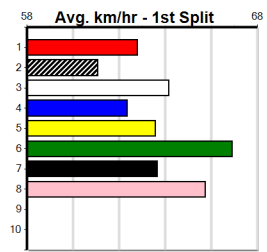

CASSIGN DESIGN (300+RANK)

Distance: 390m, Race Type: Grade 5, Total Prizemoney: $1,530
1st: $1,000, 2nd: $320, 3rd: $160, 4th: $50

ZARA'S PRINCESS (1) is far better than her form indicates and she is drawn to get all the breaks.
INGA AMY (8) can come out running and she can break up the field through the bend. CANYA ENHANCE (7) can run a cheeky race

Watchdog Tips: 1 8 7 4 Bet: Box Quinella 1,7,8 ($10 for 333.33%)

1 ZARA'S PRINCESS [5] Drops in class, strong in the run home, go close $3.40
BK Bitch Dec-19 Sire: MY REDEEMER Dam: MIRACLES HAPPEN
Owner(s): T Steel Trainer: Elizabeth Steel (Nullawarre North)
Winning Distances: < 300m (0) 300 - 399m (3) 400 - 499m (5) 500 - 599m (2) 600 - 699m (0) > 700m (0)
Winning Weights: 27.4(2) 27.6(3) 27.7(2) 27.8(2) 28.6(1)
Box History table and Prize Best Starts table included.

2 MYOLA QUEEN [5] Just not racing well enough, look to others $21.00
BK Bitch Oct-19 Sire: LIGHTNING FRANK Dam: POCKET QUEEN
Owner(s): A Kampman Trainer: Annette Kampman (Purdeet)
Winning Distances: < 300m (0) 300 - 399m (0) 400 - 499m (0) 500 - 599m (6) 600 - 699m (2) > 700m (0)
Winning Weights: 27.5(1) 27.6(3) 27.7(1) 27.8(1) 28.1(2)
Box History table and Prize Best Starts table included.

3 ALL DAMIRO (NSW)[5] Front runner, down on confidence, tested $12.00
BK Dog Jan-21 Sire: FERNANDO BALE Dam: MISS SPLENDAMIRO
Owner(s): M Roberts Trainer: Mark Roberts (Terang)
Winning Distances: < 300m (0) 300 - 399m (2) 400 - 499m (4) 500 - 599m (2) 600 - 699m (0) > 700m (0)
Winning Weights: 26.7(1) 26.8(2) 26.9(1) 27.0(1) 28.1(2) 28.6(1)
Box History table and Prize Best Starts table included.

4 SOLAR TOBY [5] Beaten in both runs here, include in exotics $7.50
BKW Dog May-20 Sire: MY REDEEMER Dam: SOLAR ON
Owner(s): C Baker Trainer: Colin Baker (Lara)
Winning Distances: < 300m (0) 300 - 399m (0) 400 - 499m (7) 500 - 599m (0) 600 - 699m (0) > 700m (0)
Winning Weights: 32.6(1) 33.2(1) 33.3(1) 33.7(1) 33.8(2) 35.7(1)
Box History table and Prize Best Starts table included.

5 CHASING JIMMY [5] Long time since his last win, look to others $10.00
BE Dog Dec-19 Sire: MY REDEEMER Dam: MIRACLES HAPPEN
Owner(s): E Steel Trainer: Elizabeth Steel (Nullawarre North)
Winning Distances: < 300m (0) 300 - 399m (4) 400 - 499m (1) 500 - 599m (0) 600 - 699m (0) > 700m (0)
Winning Weights: 31.7(1) 32.3(1) 32.6(2) 32.7(1)
Box History table and Prize Best Starts table included.