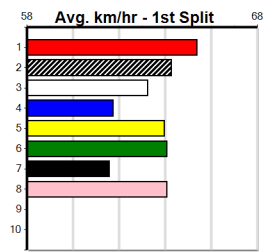

ONE MORE RACE TO GO (300+RANK)

Distance: 390m, Race Type: Grade 5, Total Prizemoney: $1,530
1st: $1,000, 2nd: $320, 3rd: $160, 4th: $50

BISMUTH (1) is armed with a nice turn of foot and he is drawn to make every post a winner. OCEAN SUNSET (8) is better than her form indicates and she will get plenty of room early on. SICILY (4) can fire fresh

Watchdog Tips: 1 8 4 3 Bet: Win 1

Race card for BISMUTH [5]. Includes dog details, winning distances, weights, and a box history table.

Race card for TYPHOON THOMAS [5]. Includes dog details, winning distances, weights, and a box history table.

Race card for SAINT MADIX [5]. Includes dog details, winning distances, weights, and a box history table.

Race card for SICILY [5]. Includes dog details, winning distances, weights, and a box history table.

Race card for BELAIR BRAE [5]. Includes dog details, winning distances, weights, and a box history table.