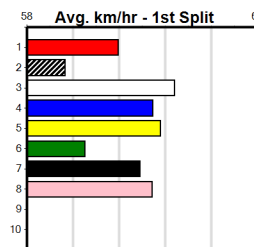

13 RACES TODAY (300+RANK)

1

2:52PM

(VIC time)

Distance: 450m, Race Type: Maiden, Total Prizemoney: $1,530
1st: $1,000, 2nd: $320, 3rd: $160, 4th: $50

Watchdog Tips:

Bet:

Form Box	Wgt	Dist	Track	Date	Time	BON	Margin	1st/2nd (Time)	PIR	Checked	Comment	WR	Split 1	S/P	Grade

GO BACK [M]

BK Bitch **Sep-22** Sire: ASTON RUPEE Dam: STAR OF JASMINE
Owner(s): MALLEE RACING (SYN), S Jardine, N Monaghan Trainer: Donna Robertson (Bald Hills)
Winning Distances: < 300m (0) 300 - 399m (0) 400 - 499m (0) 500 - 599m (0) 600 - 699m (0) > 700m (0)

Winning Weights:

7th (2)	27.6	390	SHP	R1	08-Jul-24	23.18	22.00	10.00	MORAINÉ LILLY (22.49)	M/57	. . . . .	8.83	$8.50	M
4th (6)	29.3	390	BAL	R2	21-Nov-24	23.02	21.93	8.00L	TINY FOX (22.46)	M/55	. . . . .	8.76	$2.60	M
3rd (2)	29.3	425	BEN	R1	27-Nov-24	24.75	24.03	11.00	BLACK SKY (24.03)	Q/222	. . . . .	6.76	$6.80	T3-M
3rd (6)	29.3	410	HOR	R2	07-Dec-24	23.92	23.34	6.50L	MIDDLE EARTH (23.49)	M/33	. . . . .	10.56	$7.40	M
5th (1)	29.6	390	BAL	R1	13-Dec-24	23.17	22.19	14.00	PAW OLYSLAGERS (22.19)	Q/65	. . . . .	8.93	$9.90	M
8th (6)	28.8	450	WBL	R1	02-Jan-25	27.22	25.45	18.00	NIRRANDA GRACIE (26.00)	S/788	. . . . .	7.07	$5.70	M
4th (3)	29.2	390	SHP	R4	09-Jan-25	23.06	22.20	7.50L	ACHTUNG BABY (22.56)	Q/45	. . . . .	8.79	$12.60	M
5th (8)	28.6	425	BEN	R1	15-Jan-25	25.04	24.09	6.00L	RIPPING IT UP (24.62)	M/235	. . . . .	6.68	$9.30	M

Last 3 wins NOT included above

Bx	1st	2nd	3rd	4th	5th	6th	7th	8th
1					1			
2			1					1
3				1				
4								
5								
6			1	1				1
7								
8						1		

Prize Best	$545.00
Starts	27.22(6)-2/1/25
Trk/Dts	8-0-0-2
APM	1-0-0-0
APM	446

WHISKY MACH [M]

BD Dog **Feb-22** Sire: WHISKEY RIOT Dam: LONNIE MACH
Owner(s): C Baker Trainer: Colin Baker (Lara)
Winning Distances: < 300m (0) 300 - 399m (0) 400 - 499m (0) 500 - 599m (0) 600 - 699m (0) > 700m (0)

Winning Weights:

7th (7)	34.7	300	HVL	R1	02-Oct-24	18.37	16.91	15.00	ASTON HONCHO (17.34)	S/7	. . . . .	4.38	$25.10	M
8th (3)	35.5	400	GEL	R2	21-Oct-24	24.31	22.57	22.00	MINH CANDY (22.80)	M/88	. . . . .	8.94	$119.20	M
8th (2)	35.2	425	BEN	R2	29-Oct-24	25.48	24.05	12.00	DALE'S CORNER (24.68)	M/788	. . . . .	6.98	$71.10	M
6th (2)	35.4	400	GEL	R2	05-Nov-24	24.17	22.46	18.00	PICHOLA RALPHY (22.94)	S/86	. . . . .	9.01	$73.30	M
7th (1)	35.4	390	BAL	R2	07-Nov-24	23.73	22.07	15.00	SABATINI (22.73)	Q/76	. . . . .	9.25	$46.90	M
8th (6)	35.4	460	GEL	R3	12-Nov-24	27.89	26.20	19.00	WINE LOVER (26.59)	S/888	. . . . .	7.09	$136.80	M
7th (6)	35.1	390	WBL	R3	25-Nov-24	23.64	22.27	16.00	MINH JACK (22.56)	S/87	. . . . .	9.23	$104.30	M
8th (5)	35.2	400	GEL	R1	03-Dec-24	24.19	22.66	19.00	MINH CINDY (22.87)	M/88	. . . SW .	9.17	$33.50	T3-M

Last 3 wins NOT included above

Bx	1st	2nd	3rd	4th	5th	6th	7th	8th
1								1
2						1		1
3								1
4								
5					1			1
6								1
7								1
8								1

Prize Best	$0.00
Starts	FSTD
Trk/Dts	10-0-0-0
APM	0-0-0-0
APM	0