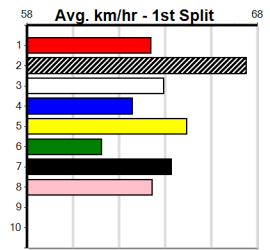

GAP (300+RANK)

Distance: 390m, Race Type: Mixed 6/7, Total Prizemoney: $1,530
1st: $1,000, 2nd: $320, 3rd: $160, 4th: $50

Watchdog Tips: [ ] [ ] [ ] [ ] Bet: [ ]

ASTON TAFARI [7]
BD Dog Mar-22 Sire: FERNANDO BALE Dam: ASTON PERIGNON
Owner(s): R Borda
Trainer: Glenn Campbell (Anakie)
Winning Distances: < 300m (0) 300 - 399m (1) 400 - 499m (0) 500 - 599m (0) 600 - 699m (0) > 700m (0)
Winning Weights: 27.1(1)
Box History table and Prize Best Starts Trk/Dts APM

MEMORIES OF ROSE [7]
BK Bitch Mar-23 Sire: FERNANDO BALE Dam: NOVA WILLOW
Owner(s): DOM AND JOE (SYN), D Napoli, J Mifsud
Trainer: Robert Camilleri (Lara)
Winning Distances: < 300m (0) 300 - 399m (1) 400 - 499m (0) 500 - 599m (0) 600 - 699m (0) > 700m (0)
Winning Weights: 25.2(1)
Box History table and Prize Best Starts Trk/Dts APM

JEFF THE MAN [6]
WBD Dog May-21 Sire: MY REDEEMER Dam: MIMSTAR
Owner(s): M Lloyd
Trainer: John Frewin (Balliang)
Winning Distances: < 300m (0) 300 - 399m (2) 400 - 499m (0) 500 - 599m (0) 600 - 699m (0) > 700m (0)
Winning Weights: 29.2(1) 29.4(1)
Box History table and Prize Best Starts Trk/Dts APM

CONDAH EXPRESS [7]
BK Bitch Nov-22 Sire: ZACK MONELLI Dam: WON'T STOP HER
Owner(s): D Keane
Trainer: Mark Keane (Koroit)
Winning Distances: < 300m (0) 300 - 399m (0) 400 - 499m (1) 500 - 599m (0) 600 - 699m (0) > 700m (0)
Winning Weights: 26.7(1)
Box History table and Prize Best Starts Trk/Dts APM

AINTREE RAMBLER [7]
BK Dog Mar-22 Sire: TOMMY SHELBY Dam: IVY WREN
Owner(s): BIG DREAMS (SYN), G Kenna, C Kelly, G Kenna, L Kelly
Trainer: Colin Kelly (Warrnambool)
Winning Distances: < 300m (0) 300 - 399m (1) 400 - 499m (0) 500 - 599m (0) 600 - 699m (0) > 700m (0)
Winning Weights: 29.2(1)
Box History table and Prize Best Starts Trk/Dts APM