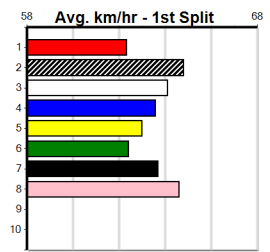

WARRNAMBOOL RACE 13 (300+RANK)

Distance: 390m, Race Type: Grade 5, Total Prizemoney: $1,530
1st: $1,000, 2nd: $320, 3rd: $160, 4th: $50

HOSEY SIDEKICK (3) can come out running and he will put the pressure on from the outset. SAINT TOMMY (2) has solid claims while SQUIGGLY KING (6) will be in the finish

Watchdog Tips: 3 6 2 8 Bet: Box Trifecta 2,3,6 ($10 for 166.67%)

Race card for BIG BOSS GIBLET [5] SCRATCHED. Includes dog details, owner (D Gibbons), winning distances, and a box history table.

Race card for SAINT TOMMY [5]. Includes dog details, owner (P Byrne), winning distances, and a box history table.

Race card for HOSEY SIDEKICK [5]. Includes dog details, owner (C Hose), winning distances, and a box history table.

Race card for KOUTAKI [5]. Includes dog details, owner (M Roberts), winning distances, and a box history table.

Race card for SAINT JADE [5]. Includes dog details, owner (P Byrne), winning distances, and a box history table.