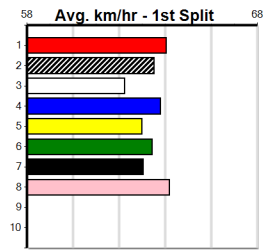

PADDY WANTS PATS (300+RANK)

Distance: 450m, Race Type: Mixed 6/7, Total Prizemoney: $1,530
1st: $1,000, 2nd: $320, 3rd: $160, 4th: $50

Watchdog Tips:

Bet:

Table with columns: Form Box, Wgt, Dist, Track, Date, Time, BON, Margin, 1st/2nd (Time), PIR, Checked, Comment, WR, Split 1, S/P, Grade

MORaine MAX [7]
BK Dog Jan-23 Sire: KOBLENZ Dam: MORaine COCO
Owner(s): MORaine (SYN), G Judd, S Judd
Trainer: David Jensen (Woodstock)
Winning Distances: < 300m (0) 300 - 399m (0) 400 - 499m (1) 500 - 599m (0) 600 - 699m (0) > 700m (0)
Winning Weights: 29.4(1)
Box History table and Prize Best Starts Trk/Dts APM

LAYLA NOVA [7]
BE Bitch Mar-23 Sire: FERNANDO BALE Dam: NOVA WILLOW
Owner(s): J Galea
Trainer: Robert Camilleri (Lara)
Winning Distances: < 300m (0) 300 - 399m (1) 400 - 499m (0) 500 - 599m (0) 600 - 699m (0) > 700m (0)
Winning Weights: 27.1(1)
Box History table and Prize Best Starts Trk/Dts APM

BURN THE BEND [6]
BK Bitch Nov-21 Sire: SHIMA SHINE Dam: LULUMON
Owner(s): B Paton
Trainer: Peter Keane (Koroit)
Winning Distances: < 300m (0) 300 - 399m (0) 400 - 499m (1) 500 - 599m (1) 600 - 699m (0) > 700m (0)
Winning Weights: 29.6(1) 29.8(1)
Box History table and Prize Best Starts Trk/Dts APM

ASTON ACACIA [7]
BK Bitch Jan-22 Sire: HARD STYLE RICO Dam: ASTON ECLIPSE
Owner(s): R Borda
Trainer: Glenn Campbell (Anakie)
Winning Distances: < 300m (0) 300 - 399m (0) 400 - 499m (1) 500 - 599m (0) 600 - 699m (0) > 700m (0)
Winning Weights: 28.9(1)
Box History table and Prize Best Starts Trk/Dts APM

MORaine BRANDI [7]
WRBD Bitch Jan-23 Sire: HOOKED ON SCOTCH Dam: MORaine IZZY
Owner(s): MORaine (SYN), G Judd, S Judd
Trainer: Donna Robertson (Bald Hills)
Winning Distances: < 300m (0) 300 - 399m (0) 400 - 499m (1) 500 - 599m (0) 600 - 699m (0) > 700m (0)
Winning Weights: 25.9(1)
Box History table and Prize Best Starts Trk/Dts APM