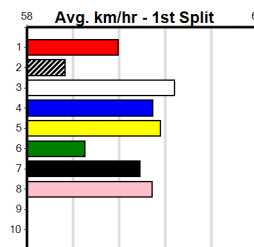

13 RACES TODAY (300+RANK)

1

2:52PM

(VIC time)

Distance: 450m, Race Type: Maiden, Total Prizemoney: $1,530
1st: $1,000, 2nd: $320, 3rd: $160, 4th: $50

HOLDER AUSTIN (8) has been placed in two of three to date and he looks suited in this event.
STATE OF MADNESS (3) has turned in two solid performances to date and he can work into the mix
mid race. SOLAR TESS (4) can show early speed

Watchdog Tips: **8** **3** **4** **7** **Bet:** **Win 8**

1

Form Box	Wgt	Dist	Track	Date	Time	BON	Margin	1st/2nd (Time)	PIR	Checked	Comment	WR	Split 1	S/P	Grade
GO BACK [M]	BK	Bitch	Sep-22	Better than her past few runs, can run a drum										$8.00	
				Sire: ASTON RUPEE				Dam: STAR OF JASMINE				Trainer: Donna Robertson (Bald Hills)			
Owner(s): MALLEE RACING (SYN), S Jardine, N Monaghan															
Winning Distances: < 300m (0) 300 - 399m (0) 400 - 499m (0) 500 - 599m (0) 600 - 699m (0) > 700m (0)															
Winning Weights:															
7th (2)	27.6	390	SHP	R1	08-Jul-24	23.18	22.00	10.00	MORAINÉ LILLY (22.49)	M/57			8.83	$8.50	M
4th (6)	29.3	390	BAL	R2	21-Nov-24	23.02	21.93	8.00L	TINY FOX (22.46)	M/55			8.76	$2.60	M
3rd (2)	29.3	425	BEN	R1	27-Nov-24	24.75	24.03	11.00	BLACK SKY (24.03)	Q/222			6.76	$6.80	T3-M
3rd (6)	29.3	410	HOR	R2	07-Dec-24	23.92	23.34	6.50L	MIDDLE EARTH (23.49)	M/33			10.56	$7.40	M
5th (1)	29.6	390	BAL	R1	13-Dec-24	23.17	22.19	14.00	PAW OLYSLAGERS (22.19)	Q/65			8.93	$9.90	M
8th (6)	28.8	450	WBL	R1	02-Jan-25	27.22	25.45	18.00	NIRRANDA GRACIE (26.00)	S/788			7.07	$5.70	M
4th (3)	29.2	390	SHP	R4	09-Jan-25	23.06	22.20	7.50L	ACHTUNG BABY (22.56)	Q/45			8.79	$12.60	M
5th (8)	28.6	425	BEN	R1	15-Jan-25	25.04	24.09	6.00L	RIPPING IT UP (24.62)	M/235			6.68	$9.30	M
Last 3 wins NOT included above															
Prize Best $545.00															
Starts 27.22(6)-2/1/25															
Trk/Dts 8-0-0-2															
APM 1-0-0-0															
446															

2

Form Box	Wgt	Dist	Track	Date	Time	BON	Margin	1st/2nd (Time)	PIR	Checked	Comment	WR	Split 1	S/P	Grade
WHISKY MACH [M]	BD	Dog	Feb-22	*** SCRATCHED ***										$16.00	
				Sire: WHISKEY RIOT				Dam: LONNIE MACH				Trainer: Colin Baker (Lara)			
Owner(s): C Baker															
Winning Distances: < 300m (0) 300 - 399m (0) 400 - 499m (0) 500 - 599m (0) 600 - 699m (0) > 700m (0)															
Winning Weights:															
7th (7)	34.7	300	HVL	R1	02-Oct-24	18.37	16.91	15.00	ASTON HONCHO (17.34)	S/7			4.38	$25.10	M
8th (3)	35.5	400	GEL	R2	21-Oct-24	24.31	22.57	22.00	MINH CANDY (22.80)	M/88			8.94	$119.20	M
8th (2)	35.2	425	BEN	R2	29-Oct-24	25.48	24.05	12.00	DALE'S CORNER (24.68)	M/788			6.98	$71.10	M
6th (2)	35.4	400	GEL	R2	05-Nov-24	24.17	22.46	18.00	PICHOLA RALPHY (22.94)	S/86			9.01	$73.30	M
7th (1)	35.4	390	BAL	R2	07-Nov-24	23.73	22.07	15.00	SABATINI (22.73)	Q/76			9.25	$46.90	M
8th (6)	35.4	460	GEL	R3	12-Nov-24	27.89	26.20	19.00	WINE LOVER (26.59)	S/888			7.09	$136.80	M
7th (6)	35.1	390	WBL	R3	25-Nov-24	23.64	22.27	16.00	MINH JACK (22.56)	S/87			9.23	$104.30	M
8th (5)	35.2	400	GEL	R1	03-Dec-24	24.19	22.66	19.00	MINH CINDY (22.87)	M/88	SW		9.17	$33.50	T3-M
Last 3 wins NOT included above															
Prize Best $0.00															
Starts FSTD															
Trk/Dts 10-0-0-0															
APM 0-0-0-0															
0