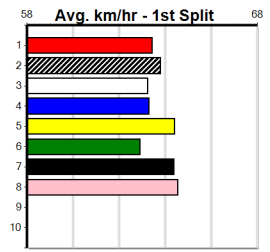

EDWARDS ELECTRICAL (300+RANK)

Distance: 390m, Race Type: Grade 5, Total Prizemoney: $1,530
1st: $1,000, 2nd: $320, 3rd: $160, 4th: $50

LEONARDO ZEAL (5) has been placed in all four runs here and he has the speed to make every post a winner. LUCY JANE (1) was impressive two runs back and she is drawn to get every chance. PAW TEMPE (6) has a good record here to date

Watchdog Tips: 5 1 6 8 Bet: Win 5

LUCY JANE [5] Strong effort two run back, danger with luck $9.00
BK Bitch Mar-22 Sire: TOMMY SHELBY Dam: IVY WREN
Owner(s): G Mclauchlan
Trainer: Gary Hunt (Cudgee)

ULNA [5] Good record here but needs room early, place $4.80
BK Bitch Dec-19 Sire: AUSSIE INFRARED Dam: TEMPORALIS
Owner(s): TABB FAMILY (SYN), M Tabb, S Tabb, K Tabb
Trainer: Mathew Tabb (Lara)

SAINT MICK [5] Down on confidence but has talent, place $8.00
BK Dog Mar-22 Sire: BERNARDO Dam: SAINT MADDIE
Owner(s): P Byrne
Trainer: Narelle Byrne (Koroit)

AGGREGATE [5] Goes well here but the draw is a worry, tested $12.00
BK Dog Feb-22 Sire: SUPERIOR PANAMA Dam: IT'S A FLING
Owner(s): G Black
Trainer: Anita Gibbons (Lara)

LEONARDO ZEAL [5] Placed in all four runs here, hard to reel in $3.40
BK Dog Jun-22 Sire: SUPERIOR PANAMA Dam: ZEAL SENSATION
Owner(s): Real zeal (SYN), M Tabb, S Tabb
Trainer: Kathrynne Tabb (Lara)

1

2

3

4

5