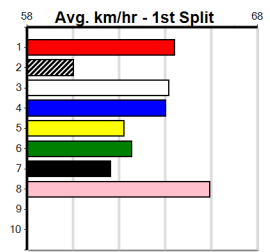

SPORTSBET GREEN TICKS (300+RANK)

Distance: 450m, Race Type: Grade 5, Total Prizemoney: $1,530
1st: $1,000, 2nd: $320, 3rd: $160, 4th: $50

Watchdog Tips:

Bet:

Form Box Wgt Dist Track Date Time BON Margin 1st/2nd (Time) PIR Checked Comment W/R Split 1 S/P Grade

SAINT RAINE [5] BE Bitch Mar-22 Sire: BERNARDO Dam: SAINT MADDIE
Owner(s): P Byrne
Trainer: Peter Byrne (Koroit)
Winning Distances: < 300m (0) 300 - 399m (0) 400 - 499m (0) 500 - 599m (3) 600 - 699m (1) > 700m (0)
Winning Weights: 25.7(1) 26.0(1) 26.3(2)

DR. FOREST [5] BK Dog Jan-20 Sire: WALK HARD Dam: BLUE SURFONIC
Owner(s): GOREY SEVEN (SYN), G Malcolm, D Gore, J Couzens, G Kent
Trainer: Kevin Quinn (Cundare North)
Winning Distances: < 300m (0) 300 - 399m (2) 400 - 499m (1) 500 - 599m (0) 600 - 699m (0) > 700m (0)
Winning Weights: 30.2(1) 30.3(1) 30.8(1)

BELLA SUPREME [5] F Bitch Jun-21 Sire: ASTON DEE BEE Dam: LADY PANDORA
Owner(s): R Gavin
Trainer: Kevin Gavin (Tower Hill)
Winning Distances: < 300m (0) 300 - 399m (0) 400 - 499m (4) 500 - 599m (0) 600 - 699m (0) > 700m (0)
Winning Weights: 25.8(1) 26.5(1) 26.6(1) 26.8(1)

THERMAL FLICKER [5] LTBD Dog Jan-23 Sire: AUSSIE INFRARED Dam: FAUN FLAME
Owner(s): Big Three (SYN), M Dennis, M Bolger
Trainer: Cameron Taylor (Neilborough)
ENG HVL 2025-01-17
Winning Distances: < 300m (0) 300 - 399m (2) 400 - 499m (1) 500 - 599m (0) 600 - 699m (0) > 700m (0)
Winning Weights: 33.5(1) 33.6(2)

INDY DELTA [5] BE Bitch Apr-21 Sire: SHIMA SHINE Dam: AEROPLANE INDY
Owner(s): S Baulch
Trainer: Rachel Baulch (Mortlake)
Winning Distances: < 300m (0) 300 - 399m (4) 400 - 499m (1) 500 - 599m (0) 600 - 699m (0) > 700m (0)
Winning Weights: 28.8(3) 29.3(1) 29.4(1)

1

2

3

4

5