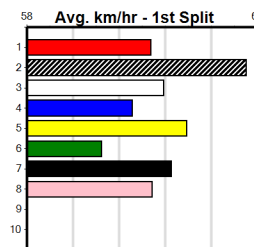

GAP (300+RANK)

Distance: 390m, Race Type: Mixed 6/7, Total Prizemoney: $1,530
1st: $1,000, 2nd: $320, 3rd: $160, 4th: $50

MEMORIES OF ROSE (2) showed her true talent with a smart 22.39 win here and she will prove hard to reel in. ASTON TAFARI (1) has been placed in two of his past three and he is drawn to get every chance. CONDAH EXPRESS (4) has solid claims

Watchdog Tips: 2 1 4 5 Bet: Win 2

Main race card table with columns: Form Box, Wgt, Dist, Track, Date, Time, BON, Margin, 1st/2nd (Time), PIR, Checked, Comment, W/R, Split 1, S/P, Grade. Includes race details for ASTON TAFARI [7], MEMORIES OF ROSE [7], JEFF THE MAN [6], CONDAH EXPRESS [7], and AINTREE RAMBLER [7].