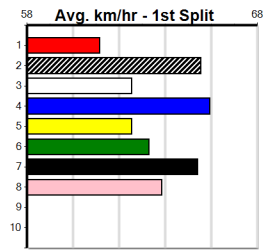

BROAD TREE CARE (300+RANK)

Distance: 390m, Race Type: Mixed 4/5, Total Prizemoney: $1,530
1st: $1,000, 2nd: $320, 3rd: $160, 4th: $50

ANNA YOU PEST (4) has a good record here and she will find this easier than her most recent racing. MOONLIGHT SID (8) had little luck when resuming and he can make amends this time around. STYLE KEY (1) is drawn to be prominent throughout

Watchdog Tips: 4 8 1 5 Bet: Box Trifecta 1,4,5,8 ($10 for 41.67%)

Form Box Wgt Dist Track Date Time BON Margin 1st/2nd (Time) PIR Checked Comment W/R Split 1 S/P Grade
STYLE KEY (NSW)[4] Placed in two of her past three, can threaten $7.50
Owner(s): G Black
Winning Distances: < 300m (0) 300 - 399m (5) 400 - 499m (5) 500 - 599m (0) 600 - 699m (0) > 700m (0)
Box History table and Prize Best Starts table included.

Form Box Wgt Dist Track Date Time BON Margin 1st/2nd (Time) PIR Checked Comment W/R Split 1 S/P Grade
COLLINDA PEARL [4] Every chance two runs back, can run a drum $10.00
Owner(s): S Tyler
Winning Distances: < 300m (0) 300 - 399m (5) 400 - 499m (1) 500 - 599m (0) 600 - 699m (0) > 700m (0)
Box History table and Prize Best Starts table included.

Form Box Wgt Dist Track Date Time BON Margin 1st/2nd (Time) PIR Checked Comment W/R Split 1 S/P Grade
DR. MATRIX [5] Blks Placed in ten of 19 here, place hope again $10.00
Owner(s): K Quinn
Winning Distances: < 300m (0) 300 - 399m (1) 400 - 499m (9) 500 - 599m (0) 600 - 699m (0) > 700m (0)
Box History table and Prize Best Starts table included.

Form Box Wgt Dist Track Date Time BON Margin 1st/2nd (Time) PIR Checked Comment W/R Split 1 S/P Grade
ANNA YOU PEST [5] Goes well here, drops in class, hard to reel in $3.40
Owner(s): G Hunt
Winning Distances: < 300m (0) 300 - 399m (8) 400 - 499m (3) 500 - 599m (0) 600 - 699m (0) > 700m (0)
Box History table and Prize Best Starts table included.

Form Box Wgt Dist Track Date Time BON Margin 1st/2nd (Time) PIR Checked Comment W/R Split 1 S/P Grade
SMOKIN' ARROW [5] Tough draw but can charge late, keep safe $6.00
Owner(s): WINDY PLAINS (SYN), K Quinn, C Gason
Winning Distances: < 300m (0) 300 - 399m (0) 400 - 499m (8) 500 - 599m (0) 600 - 699m (0) > 700m (0)
Box History table and Prize Best Starts table included.