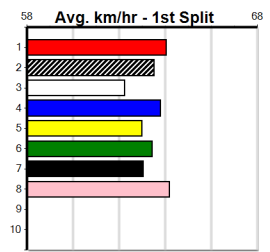

PADDY WANTS PATS (300+RANK)

Distance: 450m, Race Type: Mixed 6/7, Total Prizemoney: $1,530
1st: $1,000, 2nd: $320, 3rd: $160, 4th: $50

WIZIN WOODHOUSE (6) has continued to improve with each run and he should prove hard to reel in again. LAYLA NOVA (2) regained some confidence last time and she should find the rail early on. MORaine MAX (1) was far from disgraced last time

Watchdog Tips: 6 2 1 5 Bet: Box Quinella 1,2,6 ($10 for 333.33%)

MORaine MAX [7] Showed improvement last time, well drawn, threat $4.00
BK Dog Jan-23 Sire: KOBLENZ Dam: MORaine COCO
Owner(s): MORaine (SYN), G Judd, S Judd
Trainer: David Jensen (Woodstock)
Winning Distances: < 300m (0) 300 - 399m (0) 400 - 499m (1) 500 - 599m (0) 600 - 699m (0) > 700m (0)
Winning Weights: 29.4(1)
8th (5) 29.6 460 WGL R7 05-Dec-24 26.68 25.97 11.00 GALLOPING RED (25.97) M/877 6.79 $16.50 X67
5th (2) 29.4 510 SLE R7 11-Dec-24 29.85 29.27 8.00L WARRIOR JACK (29.29) M/445 9.62 $6.80 7
6th (3) 29.5 350 HVL R10 17-Dec-24 20.43 19.60 12.00 CHEWBACCA (19.60) M/7 6.98 $3.00 7
4th (3) 29.2 450 WBL R5 23-Dec-24 26.71 25.79 4.25L AUSSIE FLAME (26.42) Q/134 6.80 $10.10 X67
4th (3) 29.3 450 WBL R7 26-Dec-24 26.00 25.32 8.00L AVIATION (25.45) M/443 6.87 $53.30 7
5th (3) 29.4 500 BEN R7 01-Jan-25 29.21 28.36 11.00 PIP (28.46) M/555 6.97 $23.40 X67
7th (4) 29.4 595 SAP R4 06-Jan-25 35.75 34.60 15.00 WHATEVER JUNIOR (34.76) S/5557 9.77 $17.30 RW
3rd (2) 29.8 500 BEN R7 15-Jan-25 28.87 28.39 3.25L FLYING ROCCO (28.65) Q/222 6.68 $28.20 7
Last 3 wins NOT included above
1st (1) 29.4 460 WGL R2 21-Nov-24 26.49 25.98 1.00L ESTHER'S JAKIT (26.56) Q/111 6.70 $2.10 T3-M

LAYLA NOVA [7] Strong type, can find the rail early, danger $4.60
BE Bitch Mar-23 Sire: FERNANDO BALE Dam: NOVA WILLOW
Owner(s): J Galea
Trainer: Robert Camilleri (Lara)
Winning Distances: < 300m (0) 300 - 399m (1) 400 - 499m (0) 500 - 599m (0) 600 - 699m (0) > 700m (0)
Winning Weights: 27.1(1)
6th (6) 27.9 350 HVL R1 24-Nov-24 20.43 19.03 7.50L SCOTT MICAH (19.93) M/7 6.94 $7.50 M
7th (2) 27.2 300 HVL R2 12-Dec-24 17.50 16.63 10.00 MISS CHARMED (16.81) S/6 4.21 $6.50 M
1st (3) 27.1 390 SHP R1 19-Dec-24 22.73 22.10 3.25L ULARA BALE (22.95) M/11 SW 8.82 $5.20 M
3rd (8) 26.9 450 WBL R5 23-Dec-24 26.61 25.79 3.00L AUSSIE FLAME (26.42) M/522 6.82 $5.80 X67
8th (4) 27.4 390 SHP R9 02-Jan-25 22.98 22.20 7.00L HOT ROCKER (22.51) M/44 8.84 $8.10 T3-7
6th (5) 27.2 390 BAL R9 06-Jan-25 23.31 22.43 12.00 NANNA NAP (22.52) M/87 8.75 $26.90 T3-7
2nd (5) 27.0 390 WBL R9 13-Jan-25 22.74 22.26 0.50L HARLOW'S BOY (22.71) M/42 8.81 $2.50 7
Last 3 wins NOT included above