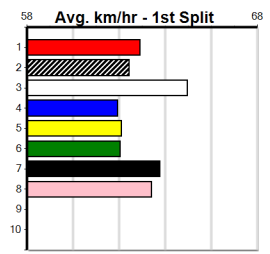

Distance: 390m, Race Type: Mixed 6/7, Total Prizemoney: \$1,530
1st: \$1,000, 2nd: \$320, 3rd: \$160, 4th: \$50

Watchdog Tips: [] [] [] [] Bet: []

MR. BOOT BOOT [6]
WBK Dog Apr-22 Sire: KEYBOW Dam: ALVIRA
Owner(s): J Farrugia
Trainer: John Frewin (Balliang)
Winning Distances: < 300m (0) 300 - 399m (0) 400 - 499m (2) 500 - 599m (0) 600 - 699m (0) > 700m (0)
Winning Weights: 32.0(2)
Box History table and Prize Best Starts table included.