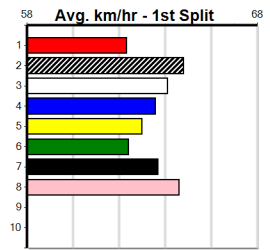

WARRNAMBOOL RACE 13 (300+RANK)

Distance: 390m, Race Type: Grade 5, Total Prizemoney: $1,530
1st: $1,000, 2nd: $320, 3rd: $160, 4th: $50

Watchdog Tips:

Bet:

Table with columns: Form Box, Wgt, Dist, Track, Date, Time, BON, Margin, 1st/2nd (Time), PIR, Checked, Comment, WR, Split 1, S/P, Grade

DOG: BIG BOSS GIBLET [5]
BD Dog Mar-23 Sire: FERAL FRANKY Dam: GLORIA BALE
Owner(s): D Gibbons
Trainer: Daniel Gibbons (Avalon)
Winning Distances: < 300m (0) 300 - 399m (2) 400 - 499m (1) 500 - 599m (0) 600 - 699m (0) > 700m (0)
Winning Weights: 32.9(2) 33.1(1)
Race results table with columns: Rank, Dog, Wgt, Dist, Track, Date, Time, BON, Margin, 1st/2nd (Time), PIR, Checked, Comment, WR, Split 1, S/P, Grade

Box History table for BIG BOSS GIBLET
Bx 1st 2nd 3rd 4th 5th 6th 7th 8th
Prize Best Starts Trk/Dts APM

DOG: SAINT TOMMY [5]
BKW Dog Jan-22 Sire: TOMMY SHELBY Dam: MEPUNGA PRUE
Owner(s): P Byrne
Trainer: Peter Byrne (Koroit)
Winning Distances: < 300m (0) 300 - 399m (3) 400 - 499m (5) 500 - 599m (1) 600 - 699m (0) > 700m (0)
Winning Weights: 28.8(1) 29.4(1) 29.5(1) 29.6(1) 29.7(1) 29.8(1) 29.9(1) 30.5(1) 30.6(1)
Race results table with columns: Rank, Dog, Wgt, Dist, Track, Date, Time, BON, Margin, 1st/2nd (Time), PIR, Checked, Comment, WR, Split 1, S/P, Grade

Box History table for SAINT TOMMY
Bx 1st 2nd 3rd 4th 5th 6th 7th 8th
Prize Best Starts Trk/Dts APM

DOG: HOSEY SIDEKICK [5]
BK Dog Mar-20 Sire: FERNANDO BALE Dam: SUBCONSCIOUS
Owner(s): C Hose
Trainer: Cody Hose (Lara)
ENG HVL 2025-01-17
Winning Distances: < 300m (0) 300 - 399m (8) 400 - 499m (4) 500 - 599m (0) 600 - 699m (0) > 700m (0)
Winning Weights: 28.1(1) 28.2(1) 28.3(1) 28.4(1) 28.5(3) 28.6(1) 28.7(1) 28.8(1) 29.0(1) 29.1(1)
Race results table with columns: Rank, Dog, Wgt, Dist, Track, Date, Time, BON, Margin, 1st/2nd (Time), PIR, Checked, Comment, WR, Split 1, S/P, Grade

Box History table for HOSEY SIDEKICK
Bx 1st 2nd 3rd 4th 5th 6th 7th 8th
Prize Best Starts Trk/Dts APM

DOG: KOUTAKI [5]
BE Dog Dec-20 Sire: BERNARDO Dam: SOMEDAY LADY
Owner(s): M Roberts
Trainer: Christian Roberts (Terang)
Winning Distances: < 300m (0) 300 - 399m (7) 400 - 499m (0) 500 - 599m (0) 600 - 699m (0) > 700m (0)
Winning Weights: 31.3(1) 31.6(1) 31.8(1) 31.9(1) 33.1(1) 33.3(1) 33.4(1)
Race results table with columns: Rank, Dog, Wgt, Dist, Track, Date, Time, BON, Margin, 1st/2nd (Time), PIR, Checked, Comment, WR, Split 1, S/P, Grade

Box History table for KOUTAKI
Bx 1st 2nd 3rd 4th 5th 6th 7th 8th
Prize Best Starts Trk/Dts APM

DOG: SAINT JADE [5]
BE Bitch Mar-22 Sire: BERNARDO Dam: SAINT MADDIE
Owner(s): P Byrne
Trainer: Peter Byrne (Koroit)
Winning Distances: < 300m (0) 300 - 399m (1) 400 - 499m (2) 500 - 599m (0) 600 - 699m (0) > 700m (0)
Winning Weights: 25.5(1) 26.2(1) 26.5(1)
Race results table with columns: Rank, Dog, Wgt, Dist, Track, Date, Time, BON, Margin, 1st/2nd (Time), PIR, Checked, Comment, WR, Split 1, S/P, Grade

Box History table for SAINT JADE
Bx 1st 2nd 3rd 4th 5th 6th 7th 8th
Prize Best Starts Trk/Dts APM