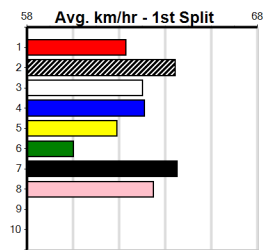

MACEY'S BISTRO (300+RANK)

Distance: 390m, Race Type: Maiden, Total Prizemoney: $1,530
1st: $1,000, 2nd: $320, 3rd: $160, 4th: $50

Watchdog Tips: [ ] [ ] [ ] [ ] Bet: [ ]

Form Box Wgt Dist Track Date Time BON Margin 1st/2nd (Time) PIR Checked Comment W/R Split 1 S/P Grade

NOVA'S FERN [M]
F Bitch Mar-23 Sire: FERNANDO BALE Dam: NOVA WILLOW
Owner(s): M Rodgers
Trainer: Mary Inguanti (Camperdown)
Winning Distances: < 300m (0) 300 - 399m (0) 400 - 499m (0) 500 - 599m (0) 600 - 699m (0) > 700m (0)
Winning Weights:
7th (5) 25.2 390 WBL R2 28-Nov-24 23.23 21.84 14.00 ULTIMO (22.27) M/67 . . . 9.22 $24.60 M
8th (6) 25.4 410 HOR R3 07-Dec-24 24.91 23.34 17.00 HUSKY SARA LEE (23.76) M/88 . . . 11.10 $36.10 M
3rd (1) 25.1 390 WBL R2 23-Dec-24 23.32 22.21 3.00L PAW HULL (23.11) M/55 . . SW . 9.21 $9.90 M
3rd (3) 25.0 390 WBL R2 26-Dec-24 22.98 21.98 8.50L MIDNIGHT REBEL (22.41) M/33 . . . 9.10 $23.80 M
5th (3) 24.7 390 WBL R1 07-Jan-25 23.30 21.88 6.50L OH SO BREE (22.84) M/65 . . . 8.97 $18.20 M
7th (4) 24.7 390 WBL R1 13-Jan-25 23.32 22.26 14.00 MEMORIES OF ROSE (22.39) M/68 . . . 8.95 $18.80 M
Last 3 wins NOT included above
Box History
Prize Best $420.00
Starts 22.98(3)-26/12/24
Trk/Dts 6-0-0-2
APM 5-0-0-2 420

THERMAL SPARK [M]
LTBD Bitch Jan-23 Sire: AUSSIE INFRARED Dam: FAUN FLAME
Owner(s): Big Three (SYN), M Dennis, M Bolger
Trainer: Carol Jackson (Neilborough)
Winning Distances: < 300m (0) 300 - 399m (0) 400 - 499m (0) 500 - 599m (0) 600 - 699m (0) > 700m (0)
Winning Weights:
4th (8) 26.6 410 HOR R2 03-Dec-24 24.29 23.06 6.00L TOP FLIGHT (23.91) M/24 . . . 10.76 $49.00 M
5th (3) 26.4 410 HOR R1 07-Dec-24 24.12 23.34 4.75L HUSKY BAILEY (23.80) Q/36 . . . 10.67 $17.80 M
3rd (8) 26.7 425 BEN R1 11-Dec-24 25.01 24.14 1.75L HIGHLAND JILL (24.89) M/433 . . SW . 6.79 $6.70 T3-M
6th (7) 26.9 425 BEN R1 18-Dec-24 24.98 24.15 8.50L PAW VANCOUVER (24.39) M/566 . . . 6.75 $15.50 T3-M
2nd (3) 26.8 390 SHP R1 21-Dec-24 22.80 22.17 3.75L ASTON FULHAM (22.55) M/22 . . . 8.63 $13.10 M
3rd (3) 26.6 300 HVL R1 03-Jan-25 17.39 16.64 4.00L FITZROY HALLE (17.12) M/1 . . . 4.05 $15.70 T3-M
5th (8) 26.3 390 WBL R2 07-Jan-25 23.45 21.88 1.75L WHIPPING ALONG (23.33) M/23 . . . 8.85 $8.30 M
4th (4) 26.3 350 HVL R2 10-Jan-25 20.09 19.60 1.25L ZINZAN HOLLY (20.02) M/3 . . . 6.68 $8.00 T3-M
Last 3 wins NOT included above
Box History
Prize Best $765.00
Starts 23.45(8)-7/1/25
Trk/Dts 9-0-1-2
APM 1-0-0-0 718