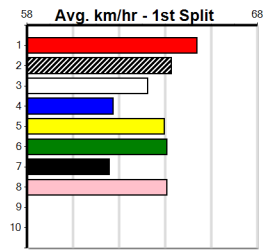

ONE MORE RACE TO GO (300+RANK)

Distance: 390m, Race Type: Grade 5, Total Prizemoney: $1,530
1st: $1,000, 2nd: $320, 3rd: $160, 4th: $50

Watchdog Tips:

Bet:

Form Box Wgt Dist Track Date Time BON Margin 1st/2nd (Time) PIR Checked Comment W/R Split 1 S/P Grade

BISMUTH [5] BK Dog Sep-21 Sire: SUPERIOR PANAMA Dam: SHEZ IMPERIOUS Trainer: Anita Gibbons (Lara)
Winning Distances: < 300m (0) 300 - 399m (2) 400 - 499m (6) 500 - 599m (0) 600 - 699m (0) > 700m (0)
Winning Weights: 30.3(1) 30.7(1) 30.9(1) 31.0(1) 31.4(1) 31.6(1) 32.1(1) 32.7(1)
Box History table and Prize Best Starts table included.

TYPHOON THOMAS [5] BK Dog Jan-21 Sire: ZAMBORA BROCKIE Dam: SISCO SIZZLE Trainer: Peter Keane (Koroit)
Winning Distances: < 300m (0) 300 - 399m (2) 400 - 499m (6) 500 - 599m (0) 600 - 699m (0) > 700m (0)
Winning Weights: 29.0(1) 29.7(1) 29.8(1) 30.1(1) 30.2(2) 30.3(1) 30.5(1)
Box History table and Prize Best Starts table included.

SAINT MADIX [5] BK Dog Jan-21 Sire: ASTON KIMETTO Dam: MISS LAVA Trainer: Peter Byrne (Koroit)
Winning Distances: < 300m (0) 300 - 399m (1) 400 - 499m (2) 500 - 599m (0) 600 - 699m (0) > 700m (0)
Winning Weights: 35.5(1) 35.8(1) 36.1(1)
Box History table and Prize Best Starts table included.

SICILY [5] WBK Dog May-22 Sire: FERNANDO BALE Dam: MA'S PLUM JAM Trainer: Keith Lloyd (Balliang)
Winning Distances: < 300m (0) 300 - 399m (2) 400 - 499m (1) 500 - 599m (0) 600 - 699m (0) > 700m (0)
Winning Weights: 28.1(1) 28.4(1) 28.6(1)
Box History table and Prize Best Starts table included.

BELAIR BRAE [5] BD Bitch Jan-22 Sire: KINLOCH BRAE Dam: JUST LOVIN' IT Trainer: Trevor Steel (Nullawarre North)
Winning Distances: < 300m (0) 300 - 399m (3) 400 - 499m (2) 500 - 599m (0) 600 - 699m (0) > 700m (0)
Winning Weights: 27.3(1) 27.5(1) 27.6(1) 28.3(2)
Box History table and Prize Best Starts table included.

1

2

3

4

5