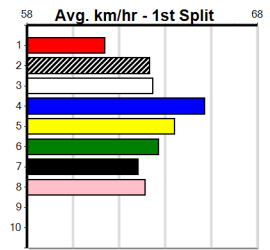

MATKO HIRE (300+RANK)

3

3:27PM

(VIC time)

Distance: 390m, Race Type: Maiden, Total Prizemoney: $1,530
1st: $1,000, 2nd: $320, 3rd: $160, 4th: $50

Watchdog Tips: ☐ ☐ ☐ ☐ ☐ **Bet:** ☐

Form Box Wgt Dist Track Date Time BON Margin 1st/2nd (Time) PIR Checked Comment W/R Split 1 S/P Grade

1

GRAND LULU [M]
BK Bitch Oct-22 Sire: AUSSIE INFRARED Dam: GRAND AUDREY
Owner(s): M Rodgers Trainer: Vito Inguanti (Camperdown)
Winning Distances: < 300m (0) 300 - 399m (0) 400 - 499m (0) 500 - 599m (0) 600 - 699m (0) > 700m (0)
Winning Weights:

Rank	Dist	Wgt	Track	Run	Date	BON	Margin	1st/2nd (Time)	PIR	Checked	Comment	W/R	Split 1	S/P	Grade
8th (4)	28.7	410	HOR	R1	27-Dec-24	25.13	23.28	21.00 TURN THE TIDE (23.67)	M/78	.	.	.	11.41	$11.00 M	
8th (4)	29.1	390	WBL	R2	04-Jan-25	23.34	22.03	15.00 HAPPY AND NUMB (22.31)	S/78	.	.	.	8.95	$54.70 MH	
6th (7)	28.8	390	WBL	R3	13-Jan-25	23.33	22.26	15.00 PAW ELECTRA (22.30)	M/77	.	.	.	9.15	$20.50 M	

Last 3 wins NOT included above

Box History

Bx	1st	2nd	3rd	4th	5th	6th	7th	8th
1								
2								
3								
4								2
5								
6								
7						1		
8								

Prize Best $0.00
Starts 23.33(7)-13/1/25
Trk/Dts 3-0-0-0
APM 2-0-0-0
0

2

PAW MUNICH (NSW)[M]
BK Dog Feb-23 Sire: JACKSLITTLETHING Dam: IDRIA BALE
Owner(s): B Wheeler Trainer: Robert Camilleri (Lara)
Winning Distances: < 300m (0) 300 - 399m (0) 400 - 499m (0) 500 - 599m (0) 600 - 699m (0) > 700m (0)
Winning Weights:

Rank	Dist	Wgt	Track	Run	Date	BON	Margin	1st/2nd (Time)	PIR	Checked	Comment	W/R	Split 1	S/P	Grade
5th (2)	34.0	350	HVL	R3	12-Dec-24	19.90	19.47	3.5L JOE THE GOOSE (19.66)	M/6	.	.	.	6.70	$7.70 M	
5th (4)	33.9	390	BAL	R2	08-Jan-25	22.73	21.88	7.50L TRUE CRIME (22.21)	S/74	.	.	.	8.85	$5.10 M	

Last 3 wins NOT included above

Box History

Bx	1st	2nd	3rd	4th	5th	6th	7th	8th
1								
2					1			
3								
4					1			
5								
6								
7								
8								

Prize Best $0.00
Starts FSH
Trk/Dts 2-0-0-0
APM 0-0-0-0
0

3

FREE FEED [M]
BD Bitch Dec-22 Sire: KINLOCH BRAE Dam: BUFFET DESTROYER
Owner(s): D Keane Trainer: Mark Keane (Koroit)
Winning Distances: < 300m (0) 300 - 399m (0) 400 - 499m (0) 500 - 599m (0) 600 - 699m (0) > 700m (0)
Winning Weights:

Rank	Dist	Wgt	Track	Run	Date	BON	Margin	1st/2nd (Time)	PIR	Checked	Comment	W/R	Split 1	S/P	Grade
4th (4)	25.3	305	MTG	R1	02-Jun-24	18.69	17.49	1.5L MYOLA THALIA (18.58)	.	.	.	.	5.91	$3.30 M	
4th (4)	25.0	400	MTG	R2	09-Jun-24	24.05	22.90	5.50L BUNGALOO BRUISER (23.67)	.	.	.	.	11.23	$5.50 M	
6th (4)	25.1	305	MTG	R1	30-Jun-24	18.64	17.69	14.00 MUNDULLA (17.69)	.	.	.	.	6.07	$11.00 M	
3rd (4)	25.0	305	MTG	R1	11-Jul-24	18.25	18.02	3.25L MANNER OF STRIFE (18.02)	.	.	.	.	6.00	$12.00 M	
7th (1)	24.6	390	WBL	R2	09-Sep-24	23.46	22.33	4.75L ASTON TYSON (23.13)	M/77	.	.	.	9.15	$5.00 M	
8th (1)	25.0	390	WBL	R1	16-Sep-24	23.73	22.61	11.00 PAW TEMPE (22.99)	M/77	.	.	.	9.31	$11.20 M	
4th (1)	24.2	390	WBL	R2	07-Jan-25	23.44	21.88	1.75L WHIPPING ALONG (23.33)	Q/35	.	.	W	8.86	$25.60 M	
6th (7)	24.2	390	WBL	R2	13-Jan-25	23.04	22.26	7.50L MY OPIE (22.52)	M/44	.	.	.	8.77	$46.50 M	

Last 3 wins NOT included above

Box History

Bx	1st	2nd	3rd	4th	5th	6th	7th	8th
1								
2								
3								
4								
5			1	2		1		
6								
7								1
8								

Prize Best $195.00
Starts 23.04(7)-13/1/25
Trk/Dts 9-0-0-1
APM 4-0-0-0
79