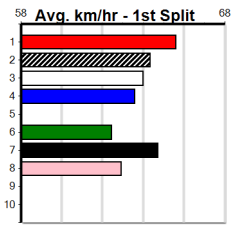

SPORTSBET SAME RACE MULTI (300+RA)

Distance: 390m, Race Type: Grade 5, Total Prizemoney: $1,530
1st: $1,000, 2nd: $320, 3rd: $160, 4th: $50

11

6:07PM

(VIC time)

Watchdog Tips:

0 0 0 0

Bet: