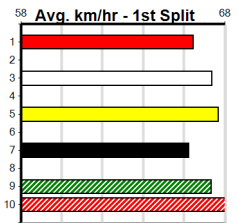

# SPORTSBET EMERALD HT3

Distance: 300m, Race Type: Special Event, Total Prizemoney: \$3,360  
1st: \$2,250, 2nd: \$690, 3rd: \$345, 4th: \$75