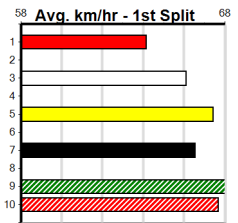

# SPORTSBET EMERALD HT5

Distance: 300m, Race Type: Special Event, Total Prizemoney: \$3,360  
1st: \$2,250, 2nd: \$690, 3rd: \$345, 4th: \$75