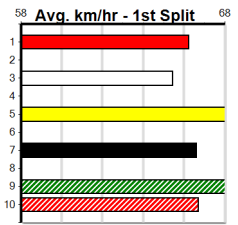

# SPORTSBET EMERALD HT2

Distance: 300m, Race Type: Special Event, Total Prizemoney: \$3,360  
1st: \$2,250, 2nd: \$690, 3rd: \$345, 4th: \$75