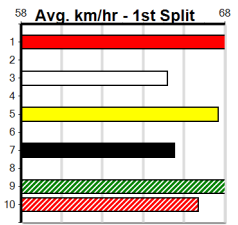

Healesville

SPORTSBET EMERALD HT1

Distance: 300m, Race Type: Special Event, Total Prizemoney: $3,360
1st: $2,250, 2nd: $690, 3rd: $345, 4th: $75

3

10:52AM

(VIC time)

Watchdog Tips:

0 0 0 0

Bet:

Form	Box	Weight	Dist	Track	Date	Time	BON	Margin	1st/2nd (Time)	PIR	Checked	Comment	W/R	Split 1	S/P	Grade

1 SPOT FOX [1]

BK D Mar-21 BERNARDO TIDELINA

Trainer: Chloe Vandemaat (Healesville)

3rd (2)	37.0	300	HVL	R7	05-Jan-25	16.45	16.42	0.75L	KNEE DEEP (16.42)	M/3	.	.	.	4.00	$1.20	FFA
1st (3)	37.1	350	HVL	R8	19-Jan-25	19.09	19.09	2.00L	HEAD HUNTER (19.22)	S/5	.	.	.	6.64	$1.40	FFA
3rd (4)	37.0	350	HVL	R8	26-Jan-25	19.31	18.99	0.50L	SONIC DIESEL (19.28)	S/7	.	.	.	6.66	$2.30	FFA
3rd (3)	36.7	300	HVL	R4	23-Feb-25	16.46	16.30	2.50L	LIMANI (16.30)	M/4	.	.	.	3.96	$4.80	FFA

Owner(s): D Douch

Winning Boxes

1	2	3	4	5	6	7	8
4		3	2	3	1	1	4
Prize	$73,850.00						
Best	16.38						
Starts	51-18-11-10						
Trk/Dst	12-5-2-3						
APM	$14701						

2 *** VACANT BOX ***

Trainer:

Owner(s):

Winning Boxes

1	2	3	4	5	6	7	8
4		3	2	3	1	1	4
Prize	$73,850.00						
Best	16.38						
Starts	51-18-11-10						
Trk/Dst	12-5-2-3						
APM	$14701						

3 TALCOTT BALE (NSW)[5]

BK D May-22 ALLEN DEED WANNA ALLEN

Trainer: Rebecca Gibbons (Avalon)

2nd (4)	32.4	435	SLE	R9	02-Feb-25	24.50	23.85	2.75L	HJACK (24.32)	M/654	.	.	.	5.38	$1.70	X45
2nd (7)	32.4	410	HOR	R7	11-Feb-25	23.02	22.82	3.00L	LIMANI (22.82)	M/32	.	.	.	10.33	$2.30	X34
1st (4)	32.5	450	BAL	R7	19-Feb-25	25.28	25.28	1.75L	WYONG DALLAS (25.40)	M/111	.	.	.	6.51	$5.90	5
3rd (1)	32.4	300	HVL	R11	23-Feb-25	16.52	16.30	2.00L	POSH PAWS (16.40)	M/2	.	SW	.	3.91	$6.30	X45

Owner(s): B Wheeler

Winning Boxes

1	2	3	4	5	6	7	8
4	1	7			1	2	
Prize	$39,930.00						
Best	16.52						
Starts	44-15-9-7						
Trk/Dst	3-0-0-1						
APM	$17784						

4 *** VACANT BOX ***

Trainer:

Owner(s):

Winning Boxes

1	2	3	4	5	6	7	8
4		3	2	3	1	1	4
Prize	$73,850.00						
Best	16.38						
Starts	51-18-11-10						
Trk/Dst	12-5-2-3						
APM	$14701						

5 BLESSED RAIN [4]

RF B May-22 FERAL FRANKY WILL IT RAIN

Trainer: Brett Mackie (Tooradin)

5th (7)	29.4	450	SHP	R11	06-Jan-25	25.69	25.15	6.00L	LDAD'S LAST RUN (25.30)	S/222	.	.	.	6.59	$3.20	5
1st (1)	28.8	390	SHP	R10	20-Jan-25	21.60	21.60	6.50L	LDAD'S LAST RUN (22.02)	M/11	.	SW	.	8.18	$2.10	5
1st (7)	28.6	425	BEN	R11	24-Jan-25	23.78	23.70	1.25L	FOR PETE'S SAKE (23.86)	M/211	.	.	.	6.44	$2.80	X45
1st (2)	28.6	410	HOR	R9	28-Jan-25	22.92	22.92	5.50L	MASANI GIRL (23.27)	M/11	.	SW	.	9.92	$1.30	5H

Owner(s): A Lie

Winning Boxes

1	2	3	4	5	6	7	8
2	1		1				4
Prize	$20,510.00						
Best	16.23						
Starts	16-8-3-1						
Trk/Dst	4-2-1-0						
APM	$11842						

6 *** VACANT BOX ***

Trainer:

Owner(s):

Winning Boxes

1	2	3	4	5	6	7	8
2	1		1				4
Prize	$20,510.00						
Best	16.23						
Starts	16-8-3-1						
Trk/Dst	4-2-1-0						
APM	$11842						

7 SPEEDY RICCARDO [6]

LTF D Jul-22 FLYING RICCIARDO KARISE FUSILEER

Trainer: Glen Davies (Bolinda)

F (1)	35.5	525	MEA	R7	21-Dec-24	0.00	29.62	.AMRON	TIGER (29.89)	M/5456	.	V5	.	5.14	$86.60	S
ST (-)	36.5	390	SHP		23-Jan-25	22.38		4.75L	Trial Cleared	M/11	.	1of4	.	8.50	$.	ST
ST (-)	35.5	525	MEP		12-Feb-25	30.05		4.00L	Trial Cleared	M/11	.	1of4	.	5.11	$.	ST
3rd (5)	35.8	515	SAN	R1	20-Feb-25	29.76	29.47	2.25L	ZAMBORA BLISS (29.60)	M/2112	.	.	.	5.17	$18.70	X67

Owner(s): G Davies

Winning Boxes

1	2	3	4	5	6	7	8
1						1	
Prize	$11,435.00						
Best	FSH						
Starts	15-2-1-3						
Trk/Dst	0-0-0-0						
APM	$5089						

ENG HOR 2025-02-28