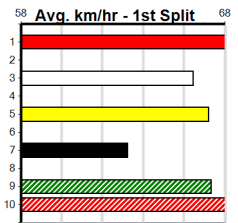

SPORTSBET EMERALD HT4

Distance: 300m, Race Type: Special Event, Total Prizemoney: $3,360
1st: $2,250, 2nd: $690, 3rd: $345, 4th: $75

6

11:49AM

(VIC time)

Watchdog Tips:

0 0 0 0

Bet:

Form	Box	Weight	Dist	Track	Date	Time	BON	Margin	1st/2nd (Time)	PIR	Checked	Comment	W/R	Split 1	S/P	Grade

1 STIFLER [3]

BK D Mar-22 BARCIA BALE GYPSIES LUCK

Trainer: Karen Pitt (Pearcedale)

1st (3)	35.3	300	HVL	R10	19-Jan-25	16.60	16.50	0.10LWHO MADE YOU (16.61)	S/7	.	.	.	.	3.98	$5.90	5
5th (6)	35.5	350	HVL	R8	26-Jan-25	19.40	18.99	1.75LSONIC DIESEL (19.28)	M/6	.	.	.	.	6.64	$3.90	FFA
3rd (5)	35.7	350	HVL	R8	02-Feb-25	19.15	19.03	1.75LCHAVERO (19.03)	M/2	.	.	SW	.	6.54	$4.40	FFA
1st (5)	35.3	300	HVL	R4	09-Feb-25	16.59	16.42	0.50LMYALL SANDY (16.62)	M/5	.	.	.	.	3.93	$1.70	X34

Owner(s): M Maas

Winning Boxes

1	2	3	4	5	6	7	8
1	1	1		1	1	2	
Prize Best	$23,720.00						
Starts	12-7-0-3						
Trk/Dst	3-2-0-1						
APM	$9777						

2 *** VACANT BOX ***

Trainer:

Owner(s):

3 KNEE DEEP (NSW)[2]

BEBD D Jul-22 HOOKED ON SCOTCH MAGICAL MIA

Trainer: Adele Powell (Stanhope)

1st (3)	39.3	300	HVL	R4	26-Jan-25	16.70	16.52	0.50LPOSH PAWS (16.73)	S/4	.	.	.	.	4.00	$3.10	X34
2nd (5)	39.6	300	HVL	R9	02-Feb-25	16.54	16.28	3.75LMILE A MINUTE (16.28)	S/6	.	.	SW	.	4.03	$5.20	FFA
5th (4)	39.6	390	SHP	R9	10-Feb-25	22.25	21.93	4.75LZENI BALE (21.93)	S/56	.	.	.	.	8.45	$4.70	X34
4th (1)	39.3	300	HVL	R4	23-Feb-25	16.47	16.30	2.75LIMANI (16.30)	M/3	.	.	.	.	3.95	$5.10	FFA

Owner(s): C Field

Winning Boxes

1	2	3	4	5	6	7	8
1	2	3	1	1		2	3
Prize Best	$27,030.00						
Starts	16.42						
Trk/Dst	30-13-2-8						
APM	6-3-1-1						
APM	$12378						

4 *** VACANT BOX ***

Trainer:

Owner(s):

5 SERIAL STICKER (NSW)[4]

BK D Mar-22 MEMPUNGA CRUZER KISSING CARTER

Trainer: Brendan Pursell (Lara)

6th (6)	33.6	400	GEL	R9	17-Jan-25	22.90	22.51	5.50LPOWER OUT (22.52)	M/55	.	.	.	.	8.54	$2.10	FFA
1st (2)	33.7	400	GEL	R5	31-Jan-25	22.56	22.51	1.5LSOLICIT (22.66)	M/22	.	.	.	.	8.32	$1.40	X34
2nd (7)	33.3	400	GEL	R11	07-Feb-25	22.71	22.49	3.25LSOLICIT (22.49)	M/52	.	.	.	.	8.53	$1.70	X34
1st (2)	33.4	400	GEL	R10	14-Feb-25	22.21	22.21	5.00LNATALIE BALE (22.55)	Q/11	.	.	.	.	8.21	$1.50	X34

Owner(s): A Mcvicker

Winning Boxes

1	2	3	4	5	6	7	8
1	3	2	2		2	3	2
Prize Best	$52,120.00						
Starts	FSTD						
Trk/Dst	23-14-2-1						
APM	0-0-0-0						
APM	$25856						

6 *** VACANT BOX ***

Trainer:

Owner(s):

7 HAIL THE CHIEF (NSW)[4]

BK D Nov-22 MY BRO FABIO PRIM AND PROPER

Trainer: Peter Kelly (Longwarry North)

5th (8)	36.4	350	HVL	R8	29-Dec-24	19.41	19.12	3.75LZIPPING GRYLLIS (19.16)	M/7	.	.	.	.	6.74	$3.50	FFA
6th (3)	36.2	460	WGL	R11	03-Jan-25	26.54	25.39	10.00LLOLIVER KELTON (25.85)	S/566	.	.	.	.	6.77	$2.60	5
5th (1)	37.2	300	HVL	R10	16-Feb-25	16.98	16.48	7.50LSHEEZEL (16.48)	S/7	.	.	.	.	4.03	$16.30	X34
2nd (4)	37.2	300	HVL	R11	23-Feb-25	16.48	16.30	1.25LPOSH PAWS (16.40)	S/3	.	.	.	.	3.91	$10.70	X45

Owner(s): That's Special (SYN), R Kelly, B Bottkos, T Miller

Winning Boxes

1	2	3	4	5	6	7	8
1	4				1	1	2
Prize Best	$20,260.00						
Starts	16.48						
Trk/Dst	20-8-1-2						
APM	3-1-1-0						
APM	$9316						

8 *** VACANT BOX ***

Trainer:

Owner(s):