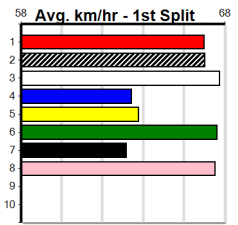

HEALESVILLE FOOTBALL NETBALL CLUB

12

1:57PM

(VIC time)

Distance: 350m, Race Type: Grade 5, Total Prizemoney: $2,925
1st: $1,950, 2nd: $600, 3rd: $300, 4th: $75

Watchdog Tips: **0** **0** **0** **0** Bet: .