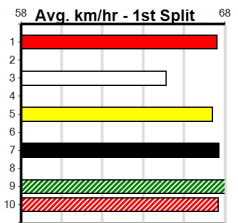

Healesville

SPORTSBET EMERALD HT6

Distance: 300m, Race Type: Special Event, Total Prizemoney: $3,360
1st: $2,250, 2nd: $690, 3rd: $345, 4th: $75

8

12:32PM

(VIC time)

Watchdog Tips:

0 0 0 0

Bet:

Form	Box	Weight	Dist	Track	Date	Time	BON	Margin	1st/2nd (Time)	PIR	Checked	Comment	W/R	Split 1	S/P	Grade

1 SHORT STRAW TREV [5]

BKW D Aug-22 BEAST UNLEASHED TAKERS TO VEGAS

Trainer: Donald Rhodes (Heyfield)

2nd (6)	30.4	450	BAL	R7	22-Jan-25	25.24	25.06	2.25	LSHIMA STAN (25.09)	Q/111	.	.	.	6.39	$4.40	SH
1st (2)	30.0	450	BAL	R8	29-Jan-25	25.08	25.08	1.75	LSHIMA STAN (25.20)	Q/111	.	SW	.	6.36	$3.60	GL
1st (3)	30.3	350	HVL	R5	09-Feb-25	19.01	18.78	3.00	CHEAP RED WINE (19.21)	M/1	.	.	.	6.42	$1.80	5H
1st (3)	30.4	350	HVL	R6	16-Feb-25	19.10	19.10	1.75	CHEAP RED WINE (19.22)	M/1	.	SW	.	6.37	$2.10	5F

Owner(s): D Rhodes

Winning Boxes

1	2	3	4	5	6	7	8
1	2	2	1			2	
Prize Best	$45,185.00						
Starts	15-8-4-1						
Trk/Dst	2-1-0-0						
APM	$35123						

2 *** VACANT BOX ***

Trainer:

Owner(s):

Winning Boxes

1	2	3	4	5	6	7	8
2	2	1	3	1	3	5	
Prize Best	$68,625.00						
Starts	47-17-10-10						
Trk/Dst	3-1-2-0						
APM	$19641						

3 DR. ASHER [4]

BK D Jan-22 BERNARDO SWEET DEMI

Trainer: Emily McMahon (Giffard West)

2nd (4)	28.2	435	SLE	R6	24-Jan-25	24.62	24.22	5.00	LDR. YANNICK (24.27)	M/543	.	.	.	5.36	$2.30	FFA
1st (2)	28.5	435	SLE	R7	02-Feb-25	23.85	23.85	4.75	LDR. YANNICK (24.17)	Q/211	.	SW	.	5.21	$3.40	FFA
1st (3)	28.5	435	SLE	R7	09-Feb-25	24.54	24.34	0.25	LDR. UNITED (24.55)	M/565	.	.	.	5.25	$2.10	FFA
3rd (3)	28.7	460	WGL	R6	14-Feb-25	25.67	25.59	1.25	FOR PETE'S SAKE (25.59)	S/444	.	V7	.	6.62	$3.00	X45

Owner(s): DOCTORS KENNELS (SYN), J McMahon, J Gill

Winning Boxes

1	2	3	4	5	6	7	8
2	1	1	1	1	3	5	
Prize Best	$68,625.00						
Starts	47-17-10-10						
Trk/Dst	3-1-2-0						
APM	$19641						

4 *** VACANT BOX ***

Trainer:

Owner(s):

Winning Boxes

1	2	3	4	5	6	7	8
1	1	1	1	1	1	1	2
Prize Best	$22,198.48						
Starts	31-7-9-5						
Trk/Dst	18-3-6-3						
APM	$11113						

5 POSH PAWS [3]

BK B May-22 AUSSIE INFRARED QUICK PAWS

Trainer: Kellie Morrison (Kilmany)

1st (3)	29.3	350	HVL	R4	02-Feb-25	19.18	19.03	1.25	FLYING MUFFIN (19.25)	M/1	.	.	.	6.46	$3.20	5
5th (4)	29.4	350	HVL	R9	09-Feb-25	19.48	18.78	10.00	MILE A MINUTE (18.78)	M/3	.	.	.	6.58	$9.90	FFA
4th (2)	29.5	300	HVL	R10	16-Feb-25	16.93	16.48	6.50	SHEEZEL (16.48)	M/4	.	SW	.	3.94	$18.60	X34
1st (7)	29.2	300	HVL	R11	23-Feb-25	16.40	16.30	1.25	HAIL THE CHIEF (16.48)	Q/1	.	.	.	3.82	$11.90	X45

Owner(s): DODGE N BOOKS (SYN), J Booker, K Morrison

Winning Boxes

1	2	3	4	5	6	7	8
6	1	1	1	1	1	1	2
Prize Best	$22,198.48						
Starts	31-7-9-5						
Trk/Dst	18-3-6-3						
APM	$11113						

6 *** VACANT BOX ***

Trainer:

Owner(s):

Winning Boxes

1	2	3	4	5	6	7	8
6	1	1	3		1	3	1
Prize Best	$82,373.57						
Starts	61-16-15-6						
Trk/Dst	3-0-0-0						
APM	$17867