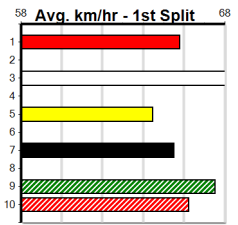

SPORTSBET EMERALD HT7

Distance: 300m, Race Type: Special Event, Total Prizemoney: $3,360
1st: $2,250, 2nd: $690, 3rd: $345, 4th: $75

9

12:54PM

(VIC time)

Watchdog Tips:

0 0 0 0

Bet:

Form	Box	Weight	Dist	Track	Date	Time	BON	Margin	1st/2nd (Time)	PIR	Checked	Comment	W/R	Split 1	S/P	Grade

1 CANYA UNTAMED (NSW)[5]

BK D Apr-22 SHIMA SHINE SPRITLEY EBONY

Trainer: Chloe Vandemaat (Healesville)

1st (4)	30.9	324	RIS	R10	09-Jan-25	17.35	17.28	3.25LVILIAME (17.58)	M/11	.	.	.	6.90	$1.40	X34
1st (5)	30.9	324	RIS	R9	23-Jan-25	17.35	17.29	3.00LMAN OF ZEAL (17.57)	M/11	.	.	.	6.84	$1.80	NG
1st (5)	30.5	324	RIS	R11	30-Jan-25	17.27	17.27	2.00LSHEEZEL (17.42)	M/31	.	.	.	6.91	$2.50	NG
7th (3)	30.6	300	HVL	R11	23-Feb-25	16.80	16.30	6.00LPOSH PAWS (16.40)	M/7	.	.	.	3.98	$2.20	X45

Owner(s): Lalli Cremona (SYN), F Cremona, V Rose, N Lalli, J Maskiell

Winning Boxes

1	2	3	4	5	6	7	8
3	2		2	3	1	1	2
Prize	$49,500.00						
Best	16.80						
Starts	25-14-3-1						
Trk/Dst	1-0-0-0						
APM	$33880						

2 *** VACANT BOX ***

Trainer:
Owner(s):

Winning Boxes

1	2	3	4	5	6	7	8
1	1		2			1	
Prize	$13,335.00						
Best	FSTD						
Starts	22-6-4-3						
Trk/Dst	0-0-0-1						
APM	$10851						

3 BUFFALO COWBOY [5]

BK D Feb-23 ASTON FASTNET PRETTY MUCH

Trainer: Michael Mitchell (Camperdown)

1st (6)	33.3	390	WBL	R10	30-Jan-25	22.03	22.03	2.50LMADDY GIBLET (22.19)	M/11	.	.	.	8.47	$6.50	5
1st (1)	33.9	410	HOR	R12	07-Feb-25	23.48	23.09	1.5LIS HE LUCKY (23.57)	Q/11	.	.	SW	10.23	$4.40	5
1st (2)	33.5	400	GEL	R3	14-Feb-25	22.56	22.21	2.25LTALK IS CHEAP (22.70)	S/11	.	.	.	8.28	$6.00	5
8th (8)	33.5	450	WBL	R8	20-Feb-25	26.46	25.27	17.00LYOGEN BALE (25.27)	M/446	.	.	V10	6.64	$13.80	X45

Owner(s): K Iles

Winning Boxes

1	2	3	4	5	6	7	8
1	1		2			1	
Prize	$17,107.86						
Best	16.42						
Starts	14-7-0-2						
Trk/Dst	5-3-0-2						
APM	$10807						

4 *** VACANT BOX ***

Trainer:
Owner(s):

Winning Boxes

1	2	3	4	5	6	7	8
1	2	1	2	1			
Prize	$76,700.00						
Best	16.79						
Starts	51-13-10-11						
Trk/Dst	1-0-0-0						
APM	$21319						

5 HIJACK [4]

F D Aug-22 BEAST UNLEASHED TAKERS TO VEGAS

Trainer: Donald Rhodes (Heyfield)

3rd (4)	31.8	300	HVL	R11	26-Jan-25	16.70	16.52	2.75LSHIMA STRIPE (16.52)	M/6	.	.	.	3.98	$5.10	5
1st (2)	31.6	435	SLE	R9	02-Feb-25	24.32	23.85	2.75LTALCOTT BALE (24.50)	M/322	.	.	.	5.24	$2.70	X45
1st (4)	31.7	300	HVL	R11	09-Feb-25	16.42	16.42	1.00LBUBBA RAY BANNER (16.48)	M/1	.	.	.	3.84	$5.30	5
1st (3)	31.8	350	HVL	R7	16-Feb-25	19.32	19.10	2.25LRECKLESS (19.46)	M/1	.	.	SW	6.51	$1.40	5

Owner(s): D Rhodes

Winning Boxes

1	2	3	4	5	6	7	8
2	2	3	1	1		2	2
Prize	$76,700.00						
Best	16.79						
Starts	51-13-10-11						
Trk/Dst	1-0-0-0						
APM	$21319						

6 *** VACANT BOX ***

Trainer:
Owner(s):

Winning Boxes

1	2	3	4	5	6	7	8
2	4		1			4	2
Prize	$52,580.00						
Best	16.53						
Starts	74-15-14-18						
Trk/Dst	6-2-2-1						
APM	$13858