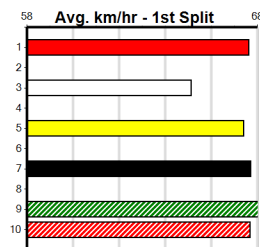

Watchdog Tips: ☐ ☐ ☐ ☐ ☐ Bet: ☐

Form Box Wgt Dist Track Date Time BON Margin 1st/2nd (Time) PIR Checked Comment W/R Split 1 S/P Grade

1

SHORT STRAW TREV [5]
BKW Dog Aug-22 Sire: BEAST UNLEASHED Dam: TAKERS TO VEGAS Trainer: Donald Rhodes (Heyfield)
Owner(s): D Rhodes
Winning Distances: < 300m (0) 300 - 399m (3) 400 - 499m (5) 500 - 599m (0) 600 - 699m (0) > 700m (0)
Winning Weights: 30.0(1) 30.2(2) 30.3(1) 30.4(2) 30.5(1) 31.6(1)

3rd (5)	30.2	400	WGL	R4	26-Nov-24	23.12	22.27	4.50L ELENA'S JEBRYNAH (22.82)	M/53	.	.	.	8.66	$2.40	RWF
1st (5)	30.2	435	SLE	R10	20-Dec-24	24.14	24.11	7.50L SPICY ASSASSIN (24.66)	Q/111	.	SW	.	5.15	$1.70	RWH
1st (7)	30.2	435	SLE	R5	26-Dec-24	24.00	23.93	4.25L BLESSED RAIN (24.28)	M/311	.	SW	.	5.22	$2.30	RWF
2nd (2)	30.0	460	WGL	R8	03-Jan-25	25.67	25.39	0.75L FERNANDO GOMEZ (25.61)	M/111	.	.	.	6.42	$7.40	SH
2nd (6)	30.4	450	BAL	R7	22-Jan-25	25.24	25.06	2.25L SHIMA STAN (25.09)	Q/111	.	.	.	6.39	$4.40	SH
1st (2)	30.0	450	BAL	R8	29-Jan-25	25.08	25.08	1.75L SHIMA STAN (25.20)	Q/111	.	SW	.	6.36	$3.60	GL
1st (3)	30.3	350	HVL	R5	09-Feb-25	19.01	18.78	3.00L CHEAP RED WINE (19.21)	M/1	.	.	.	6.42	$1.80	5H
1st (3)	30.4	350	HVL	R6	16-Feb-25	19.10	19.10	1.75L CHEAP RED WINE (19.22)	M/1	.	SW	.	6.37	$2.10	5F

Last 3 wins NOT included above

1st (7)	31.6	300	HVL	R9	04-Sep-24	16.39	16.39	1.75L BLESSED RAIN (16.50)	M/2	.	SW	.	3.90	$6.30	MH
1st (1)	30.4	460	WGL	R9	12-Nov-24	25.76	25.65	2.50L CUFF MODEL (25.92)	M/211	.	.	.	6.47	$1.10	X67
1st (2)	30.5	400	WGL	R3	19-Nov-24	22.47	22.27	3.00L ENZOLA (22.67)	Q/11	.	.	.	8.27	$1.80	RWH

Box History

Bx	1st	2nd	3rd	4th	5th	6th	7th	8th
1	1							
2	2	1						1
3	2							
4								
5	1		1					
6			3					
7	2					1		
8								

Prize Best Starts Trk/Dts APM $45185.00 16.39(7)-4/9/24 15-8-4-1 2-1-0-0 35123

2

*** VACANT BOX ***
Sire: Dam: Trainer:
Owner(s):
Winning Distances: < 300m (0) 300 - 399m (0) 400 - 499m (0) 500 - 599m (0) 600 - 699m (0) > 700m (0)
Winning Weights:

Box History