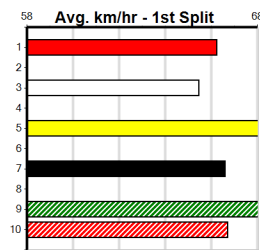

Watchdog Tips:

Bet:

Form Box	Wgt	Dist	Track	Date	Time	BON	Margin	1st/2nd (Time)	PIR	Checked	Comment	WR	Split 1	S/P	Grade

CHEAP RED WINE [1]
WBK Dog Apr-22 Sire: FERNANDO BALE Dam: MY AMERICAN GIRL
Owner(s): SPARKLE AND FADE (SYN), J Paraskevas, A Paraskevas Trainer: John Paraskevas (Pearcedale)
Winning Distances: < 300m (0) 300 - 399m (6) 400 - 499m (6) 500 - 599m (2) 600 - 699m (0) > 700m (0)
Winning Weights: 35.2(2) 35.4(2) 35.5(2) 35.6(1) 35.7(3) 35.8(2) 35.9(2)

1st (4)	35.8	525	MEP	R12	18-Dec-24	29.94	29.94	2.50L NO MORE GAMES (30.10)	M/1111	.	SW	.	5.15	$2.20	5H
4th (4)	36.3	300	HVL	R10	22-Dec-24	16.63	16.54	1.5L PAW WALDO (16.54)	S/6	.	.	.	4.06	$1.70	FFA
2nd (4)	36.0	525	MEA	R3	28-Dec-24	30.46	30.09	1.75L OUR REGARDS (30.34)	M/4442	.	.	.	5.23	$2.90	5F
4th (3)	35.5	425	BEN	R5	24-Jan-25	24.04	23.70	4.25L VILMA BALE (23.74)	M/334	.	.	.	6.61	$2.40	5H
6th (6)	35.7	545	BAL	R5	29-Jan-25	31.69	30.59	16.00 STOMPING (30.59)	M/3344	.	.	.	6.91	$5.50	X45
2nd (1)	36.2	350	HVL	R5	09-Feb-25	19.21	18.78	3.00L SHORT STRAW TREV (19.01)	M/6	.	.	.	6.55	$2.40	5H
2nd (2)	36.0	350	HVL	R6	16-Feb-25	19.22	19.10	1.75L SHORT STRAW TREV (19.10)	M/6	.	.	.	6.60	$9.00	5F
1st (8)	35.9	350	HVL	R6	23-Feb-25	18.96	18.96	5.50L SAILPLANE (19.34)	M/1	.	.	.	6.51	$1.40	X45

Last 3 wins NOT included above

1st (2)	35.7	410	HOR	R11	15-Oct-24	22.86	22.86	4.50L NO RESTRICTIONS (23.16)	M/11	.	SW	.	10.22	$1.50	5F
1st (3)	35.7	300	HVL	R11	01-Dec-24	16.48	16.23	0.75L POSH PAWS (16.53)	M/3	.	.	.	3.96	$1.60	FFA
1st (8)	35.9	300	HVL	R9	08-Dec-24	16.48	16.47	0.25L MYALL SANDY (16.49)	M/3	.	.	.	3.98	$1.90	FFA

Box History									
Bx	1st	2nd	3rd	4th	5th	6th	7th	8th	
1	2	1	1						
2	3	2						1	
3	2		1	1					
4	1	1		2	1				
5									
6	2	1	1	1		2			
7	1		1	1					
8	3					1			
Prize								$60517.50	
Best								16.48(3)-1/12/24	
Starts								33-14-5-4	
Trk/Dts								6-5-0-0	
APM								20378	

*** VACANT BOX ***
Sire: Dam:
Owner(s): Trainer:
Winning Distances: < 300m (0) 300 - 399m (0) 400 - 499m (0) 500 - 599m (0) 600 - 699m (0) > 700m (0)
Winning Weights:

Box History									
Bx	1st	2nd	3rd	4th	5th	6th	7th	8th	
1									
2									
3									
4									
5									
6									
7									
8									
Prize									
Best									
Starts									
Trk/Dts									
APM