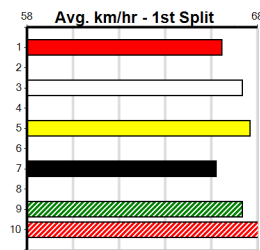

1st (1) 32.7 390 BAL R11 11-Sep-24 22.41 22.05 3.00L MORAIN MILEY (22.61) Q/11 . . . 8.25 \$1.20 RW

1st (5) 33.1 300 HVL R11 29-Sep-24 16.81 16.60 1.00L NEED YOU NOW (16.87) M/2 . . . 3.98 \$2.30 X45

Prize Best Starts Trk/Dts APM \$19915.00 16.64(4)-22/9/24 26-7-6-3 8-3-2-0 7516