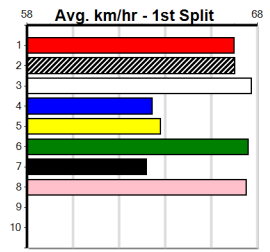

Distance: 350m, Race Type: Grade 5, Total Prizemoney: $2,925
1st: $1,950, 2nd: $600, 3rd: $300, 4th: $75

Watchdog Tips: ☐ ☐ ☐ ☐ ☐

Bet:

Form Box	Wgt	Dist	Track	Date	Time	BON	Margin	1st/2nd (Time)	PIR	Checked	Comment	WR	Split 1	S/P	Grade

1 PATH TO NIRVANA [5]

BK Dog Mar-22 Sire: MEPUNGA BLAZER Dam: MAHJONG WORLD Trainer: Donna Furey (Pearcedale)

Owner(s): D Furey
Winning Distances: < 300m (0) 300 - 399m (3) 400 - 499m (0) 500 - 599m (0) 600 - 699m (0) > 700m (0)
Winning Weights: 31.5(1) 31.7(1) 32.0(1)

6th (2)	33.0	350	HVL	R7	22-Dec-24	19.53	19.02	4.50L GOT FLAIR (19.22)	S/7	.	.	.	6.69	$47.80	5
4th (3)	33.1	350	HVL	R10	29-Dec-24	19.57	19.12	4.75L TALK IS CHEAP (19.25)	S/5	.	.	.	6.62	$18.50	RWH
3rd (8)	32.8	350	HVL	R7	19-Jan-25	19.44	19.09	2.25L HOCUS POCUS (19.29)	S/6	.	.	.	6.64	$13.10	5
5th (7)	32.5	350	HVL	R6	26-Jan-25	19.55	18.99	4.25L REVERSE SWEEP (19.26)	M/8	.	.	.	6.79	$7.30	5
7th (7)	32.4	350	HVL	R6	09-Feb-25	19.59	18.78	6.50L SEAGULL ROCK (19.16)	S/7	.	.	.	6.78	$47.60	5H
3rd (2)	32.3	350	HVL	R8	14-Feb-25	19.63	19.54	1.25L RAPIDFIRE MORRIS (19.54)	S/6	.	.	.	6.83	$2.60	T3-5
2nd (6)	32.5	400	WGL	R7	20-Feb-25	22.91	22.50	6.00L SOMETHING CLEVER (22.50)	M/32	.	.	.	8.54	$11.20	5
6th (3)	32.6	435	SLE	R9	26-Feb-25	25.15	24.31	13.00L COLLINDA EXPRESS (24.31)	S/767	.	.	.	5.53	$6.60	5H

Last 3 wins NOT included above

1st (2)	31.5	350	HVL	R2	18-Jul-24	19.95	19.56	0.25L ASTON FULHAM (19.97)	S/4	.	.	.	6.79	$3.10	T3-M
1st (6)	31.7	300	HVL	R3	04-Oct-24	16.99	16.70	2.25L CLASSIC WYNSTAN (17.13)	S/5	.	SW	.	4.09	$3.40	T3-RW
1st (4)	32.0	300	HVL	R9	11-Oct-24	17.08	16.95	2.25L DAMAGED PANEL (17.23)	S/7	.	.	.	4.19	$1.80	T3-RW

Box History

Bx	1st	2nd	3rd	4th	5th	6th	7th	8th
1			1					
2	1		2			1		
3				1		1		
4	1		1					
5								
6	1	1						
7					2		1	
8		1	1					

Prize Best Starts Trk/Dts APM: $5300.63, 19.44(8)-19/1/25, 16-3-2-5, 9-1-0-4, 2334