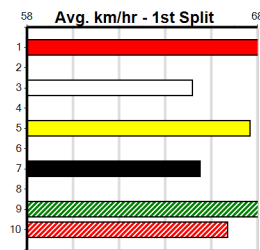

Watchdog Tips:

Bet:

Form Box Wgt Dist Track Date Time BON Margin 1st/2nd (Time) PIR Checked Comment W/R Split 1 S/P Grade

1 SPOT FOX [1]
BK Dog Mar-21 Sire: BERNARDO Dam: TIDELINA Trainer: Chloe Vandemaat (Healesville)
Owner(s): D Douch
Winning Distances: < 300m (0) 300 - 399m (13) 400 - 499m (4) 500 - 599m (1) 600 - 699m (0) > 700m (0)
Winning Weights: 33.5(1) 33.7(2) 34.4(2) 34.5(3) 34.6(1) 34.7(1) 36.1(2) 36.2(1) 36.3(1) 36.4(1) 36.9(1) 37.1(1) 37.2(1)

Bx	1st	2nd	3rd	4th	5th	6th	7th	8th
1	4	4					1	1
2			3	1				
3	3	2	2	1				
4	2	2	2	1				1
5	3	2				1		
6	1							
7	1	1	2	3		1		1
8	4		1					

Prize Best Starts Trk/Dts APM $73850.00 16.38(2)-17/3/24 51-18-11-10 12-5-2-3 14701

3rd (7) 36.8 350 HVL R8 08-Dec-24 19.04 18.90 2.25L SHEEZEL (18.90) M/7 . . . 6.57 $6.40 SF
1st (8) 36.9 300 HVL R6 15-Dec-24 16.49 16.49 1.00L NEW WAVE WHINE (16.56) M/6 . . SW . 4.07 $1.50 FFA
1st (1) 37.2 350 HVL R8 22-Dec-24 19.02 19.02 0.50L CANYA UNTAMED (19.04) M/2 . . . 6.52 $1.80 FFA
2nd (5) 37.1 350 HVL R8 29-Dec-24 19.20 19.12 0.75L ZIPPING GRYLLIS (19.16) M/4 . . . 6.66 $5.40 FFA
3rd (2) 37.0 300 HVL R7 05-Jan-25 16.45 16.42 0.75L KNEE DEEP (16.42) M/3 . . . 4.00 $1.20 FFA
1st (3) 37.1 350 HVL R8 19-Jan-25 19.09 19.09 2.00L HEAD HUNTER (19.22) S/5 . . . 6.64 $1.40 FFA
3rd (4) 37.0 350 HVL R8 26-Jan-25 19.31 18.99 0.50L SONIC DIESEL (19.28) S/7 . . . 6.66 $2.30 FFA
3rd (3) 36.7 300 HVL R4 23-Feb-25 16.46 16.30 2.50L IMANI (16.30) M/4 . . . 3.96 $4.80 FFA

Last 3 wins NOT included above

1st (5) 36.1 300 HVL R4 25-Aug-24 16.52 16.50 2.00L MY MATE MINA (16.66) S/6 . . . 4.05 $1.40 X34
1st (3) 36.4 350 HVL R6 01-Sep-24 18.90 18.88 0.50L EXPRESS ETHICS (18.92) M/4 . . SW . 6.64 $4.40 SH
1st (1) 36.3 300 HVL R7 15-Sep-24 16.92 16.80 1.25L ASTON COOPER (17.00) M/7 . . . 4.01 $1.10 FFA

2 *** VACANT BOX ***
Sire: Dam: Trainer:
Owner(s):
Winning Distances: < 300m (0) 300 - 399m (0) 400 - 499m (0) 500 - 599m (0) 600 - 699m (0) > 700m (0)
Winning Weights: