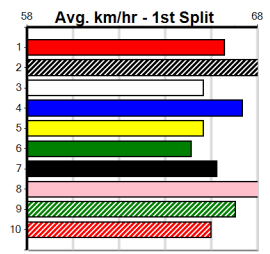

Watchdog Tips: [ ] [ ] [ ] [ ] Bet: [ ]

SIT AND STEER [5]
BEF Dog Nov-21 Sire: FERNANDO BALE Dam: HOT CHARMOLA Trainer: David Bourke (The Basin)
Owner(s): D Bourke
Winning Distances: < 300m (0) 300 - 399m (2) 400 - 499m (3) 500 - 599m (4) 600 - 699m (0) > 700m (0)
Winning Weights: 33.0(1) 33.9(1) 34.0(1) 34.1(1) 34.2(1) 34.3(2) 34.4(1) 34.6(1)
5th (3) 33.5 350 HVL R7 04-Sep-24 19.39 19.17 2.50L LOOKS LIKE MAGIC (19.22) Q/1 . . . . 6.53 $8.30 5
4th (1) 33.3 350 HVL R8 08-Sep-24 19.52 18.95 5.50L MIKE ANGELO ZEAL (19.14) M/4 . . . . 6.66 $3.70 5
1st (7) 33.0 525 MEP R11 11-Sep-24 30.15 30.15 4.75L CLOUD SCOOTIN' (30.48) M/2221 . . . . 5.19 $2.70 5
5th (1) 33.4 515 SAN R4 19-Sep-24 30.10 29.57 6.00L HOTEL WHISKY ONE (29.71) Q/3444 . . . . 5.09 $8.60 X45
2nd (2) 33.5 400 WGL R4 27-Sep-24 22.80 22.64 2.00L WASHINGTON BLUE (22.68) M/54 . . . . 8.56 $1.50 5
3rd (7) 34.2 350 HVL R5 06-Oct-24 19.42 19.34 1.25L FLAMING FOX (19.34) Q/2 . . . . 6.60 $2.70 5
2nd (8) 34.9 300 HVL R11 26-Jan-25 16.70 16.52 2.75L SHIMA STRIPE (16.52) M/4 . . . . 3.97 $5.30 5
3rd (1) 34.4 300 HVL R11 02-Feb-25 16.60 16.28 2.75L WHO MADE YOU (16.42) M/6 . . . . 3.99 $3.60 5
Last 3 wins NOT included above
1st (1) 34.1 515 SAN R12 24-May-24 29.91 29.17 0.50L DUNDEE REBEL (29.94) M/3221 . . . . 5.19 $3.80 5
1st (1) 34.0 525 MEA R7 06-Jul-24 30.14 30.06 1.75L CABAO OPAL (30.26) M/4111 . . . . 5.16 $5.10 5
1st (8) 34.2 515 SAP R9 15-Jul-24 29.78 29.45 3.5L BUN TORNADO (30.02) S/2111 . . . . 5.10 $2.70 5H

MAGIC WESTERN [5]
BK Dog Mar-23 Sire: WEST ON AUGIE Dam: HOPE'S THUNDER Trainer: Emma Scott (Tatura)
Owner(s): Magical Speed (SYN), T Johnson, E Scott, L Scott
Winning Distances: < 300m (0) 300 - 399m (4) 400 - 499m (0) 500 - 599m (0) 600 - 699m (0) > 700m (0)
Winning Weights: 32.5(1) 32.6(2) 33.5(1)
1st (5) 32.6 350 HVL R3 08-Dec-24 19.70 18.90 0.50L SCOTT MICAH (19.72) M/3 . . . . R 6.70 $1.30 X67
1st (5) 32.6 300 HVL R9 15-Dec-24 16.50 16.49 6.50L PROMISES TO BE (16.93) M/1 . . . . . 3.95 $1.40 X67
2nd (7) 32.5 410 HOR R9 17-Dec-24 23.88 23.14 7.00L PAW PASADENA (23.40) S/22 . . . . . 10.38 $3.30 6G
F (7) 32.9 350 HVL R6 22-Dec-24 0.00 19.02 . IMANI (19.43) M/8 . . . . V7 6.75 $8.20 5
5th (8) 32.9 350 HVL R9 29-Dec-24 19.89 19.12 5.00L SODA DUKE (19.55) M/4 . . . . . 6.68 $1.70 RWH
1st (5) 33.5 350 HVL R9 05-Jan-25 19.08 19.08 0.75L FLAMING FOX (19.12) M/1 . . . . . 6.45 $6.80 5
7th (3) 33.3 324 RIS R9 23-Jan-25 17.97 17.29 9.00L CANYA UNTAMED (17.35) 334 . 334 6.98 $26.00 NG
8th (6) 33.3 300 HVL R11 23-Feb-25 16.83 16.30 6.50L POSH PAWS (16.40) M/5 . . . . . 3.96 $14.40 X45
Last 3 wins NOT included above
1st (7) 32.5 350 HVL R1 01-Dec-24 19.38 18.78 5.00L JOE THE GOOSE (19.72) M/2 . . . . SW 0.00 $1.30 M