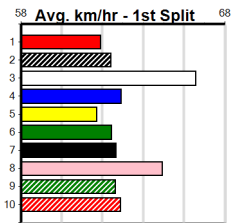

Bendigo

HIP POCKET BENDIGO (300+RANK)

Distance: 425m, Race Type: Grade 7, Total Prizemoney: $1,530
1st: $1,000, 2nd: $320, 3rd: $160, 4th: $50

3
8:07PM
(VIC time)

Watchdog Tips: **0 0 0 0** Bet: **0**