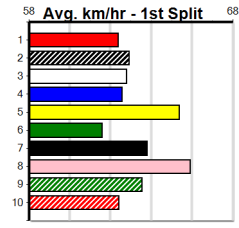

Bendigo

8

9:55PM

(VIC time)

PETER BROWN CUSTOM HOMES (300+R

Distance: 500m, Race Type: Grade 5, Total Prizemoney: \$1,740
1st: \$1,150, 2nd: \$360, 3rd: \$180, 4th: \$50

Watchdog Tips: 0 0 0 0 Bet:

Main table containing race details for 10 races, including horse names, trainers, owners, and winning boxes.