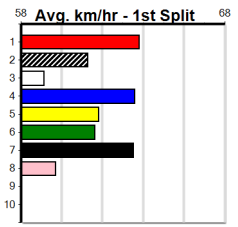

SPORTSBET GREEN TICKS (300+RANK)

Distance: 500m, Race Type: Maiden, Total Prizemoney: $1,740
1st: $1,150, 2nd: $360, 3rd: $180, 4th: $50

1

7:19PM
(VIC time)

Watchdog Tips:

0 0 0 0

Bet: