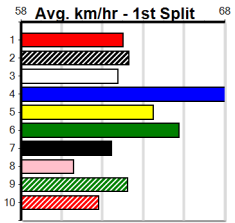

10 10:38PM (VIC time)

Distance: 425m, Race Type: Grade 5, Total Prizemoney: $1,530
1st: $1,000, 2nd: $320, 3rd: $160, 4th: $50

Watchdog Tips: 0 0 0 0 Bet:

Main table containing race details for 10 horses, including names (e.g., HARD STYLE ROBBO, REDEEMER BELLE), trainers, race dates, and performance statistics.

Winning Boxes table for Race 1, showing prize money and starting numbers.

Winning Boxes table for Race 2, showing prize money and starting numbers.

Winning Boxes table for Race 3, showing prize money and starting numbers.

Winning Boxes table for Race 4, showing prize money and starting numbers.

Winning Boxes table for Race 5, showing prize money and starting numbers.

Winning Boxes table for Race 6, showing prize money and starting numbers.

Winning Boxes table for Race 7, showing prize money and starting numbers.

Winning Boxes table for Race 8, showing prize money and starting numbers.

Winning Boxes table for Race 9, showing prize money and starting numbers.

Winning Boxes table for Race 10, showing prize money and starting numbers.