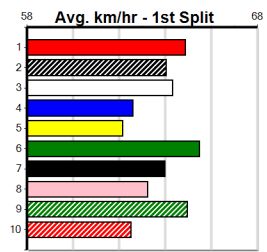

GRAY'S BENDIGO (300+RANK)

Distance: 425m, Race Type: Grade 5, Total Prizemoney: $1,530
1st: $1,000, 2nd: $320, 3rd: $160, 4th: $50

Watchdog Tips:

Bet:

Form Box Wgt Dist Track Date Time BON Margin 1st/2nd (Time) PIR Checked Comment W/R Split 1 S/P Grade

TOP PRAIRIE [5]
F Dog Mar-21 Sire: JESAULENKO Dam: KILTY JEWEL
Owner(s): G Hansen
Winning Distances: < 300m (0) 300 - 399m (4) 400 - 499m (1) 500 - 599m (0) 600 - 699m (0) > 700m (0)
Winning Weights: 31.5(1) 32.8(1) 32.9(1) 33.0(2)
3rd (2) 33.4 400 GEL R5 26-Nov-24 23.15 22.58 4.50L SPICY PIPER (22.85) M/54 . . . . 8.81 $20.10 X45
6th (1) 33.5 390 SHP R13 05-Dec-24 22.72 22.18 3.25L AYIA THE SLAYER (22.50) M/66 . . . . 8.75 $18.20 T3-5
4th (2) 33.9 300 HVL R12 13-Dec-24 17.21 16.78 1.00L ASIA (17.15) S/5 . . . . 4.05 $9.00 T3-5
3rd (1) 33.6 300 HVL R4 20-Dec-24 17.01 16.81 3.00L EASILY AMUSED (16.81) S/8 . . . . 4.09 $21.20 T3-5
2nd (2) 33.9 300 HVL R4 03-Jan-25 17.10 16.64 0.50L BLUE CHAI LATTE (17.07) Q/1 . . . . 3.99 $5.80 T3-5
4th (8) 34.2 300 HVL R5 10-Jan-25 17.04 16.80 3.5L SUPER TONE (16.80) Q/7 . . . SW 4.05 $10.50 T3-5
1st (6) 33.0 390 BAL R13 10-Feb-25 22.34 22.09 1.75L WESTERN BALE (22.46) M/13 . . . SW 8.39 $34.60 T3-5
5th (2) 32.3 390 SHP R11 10-Mar-25 22.61 21.71 6.00L BLACK COMPASS (22.20) Q/23 . . . . 8.55 $10.30 VET
Last 3 wins NOT included above
1st (3) 33.0 390 SHP R9 25-Jan-24 22.33 22.27 1.75L GREEN FLASH (22.44) Q/21 . . . . 8.45 $10.90 7
1st (7) 32.8 425 BEN R4 31-Jan-24 24.32 23.94 0.50L DIVA DAVINA (24.35) M/211 . . . . 6.59 $6.20 6G
1st (5) 32.9 390 SHP R9 11-Apr-24 22.38 21.83 0.75L EXPRESS PACK (22.43) M/21 . . . . 8.51 $8.20 5
Trainer: Natalie Perkins (Romsey)

Box History table with columns Bx, 1st, 2nd, 3rd, 4th, 5th, 6th, 7th, 8th and Prize Best Starts Trk/Dts APM

HELLBOY (SA)[5]
BK Dog Dec-20 Sire: ELITE STATE Dam: DUSTY PEARL
Owner(s): G Lemin
Winning Distances: < 300m (0) 300 - 399m (7) 400 - 499m (5) 500 - 599m (0) 600 - 699m (0) > 700m (0)
Winning Weights: 31.1(1) 32.1(2) 32.3(1) 32.5(1) 32.6(1) 32.7(1) 32.8(1) 33.1(2) 33.2(2)
2nd (8) 33.4 390 SHP R5 07-Nov-24 22.52 22.26 1.00L REDEMPTION ROCK (22.45) M/34 . . . . 8.54 $2.50 T3-5
5th (3) 33.5 425 BEN R6 13-Nov-24 24.69 24.27 3.00L BEYOND BLESSED (24.49) M/634 . . . . 6.76 $11.10 T3-5
4th (2) 33.6 450 SHP R6 21-Nov-24 25.85 25.58 2.50L JOSIE'S JEWEL (25.68) M/223 . . . . 6.71 $4.90 T3-5
6th (7) 33.0 425 BEN R6 08-Jan-25 24.47 23.64 5.50L MAX KANE (24.10) M/566 . . . . 6.68 $13.30 T3-5
2nd (7) 33.1 425 BEN R6 16-Jan-25 24.65 24.16 0.10L SAPPHIRE SPEED (24.64) M/533 . . . . 6.65 $4.10 T3-5
2nd (3) 33.2 425 BEN R5 29-Jan-25 24.30 24.04 3.00L COLLINDA LAW (24.10) M/222 . . . . 6.58 $19.10 T3-5
7th (7) 33.1 390 SHP R4 22-Feb-25 22.92 22.12 11.00 ZESTY BOY (22.19) S/47 . . . . 8.85 $32.30 X45
2nd (6) 33.3 390 SHP R5 06-Mar-25 22.40 21.94 2.25L DELIGHTFUL (22.25) M/33 . . . . 8.50 $9.80 T3-5
Last 3 wins NOT included above
1st (8) 33.1 425 BEN R4 20-Jul-24 24.41 24.13 2.25L SHAKA BIG TONKS (24.56) M/111 . . . . 6.72 $2.30 5
1st (2) 33.2 425 BEN R4 19-Oct-24 24.53 24.08 1.00L SKY HIGH DREAMS (24.58) M/221 . . . . 6.67 $3.20 5
1st (8) 33.2 390 BAL R4 28-Oct-24 22.51 22.09 0.50L CRACKERJACK BERN M/53 . . . . 8.59 $3.80 T3-5
Trainer: Gayle Lemin (Woodvale)