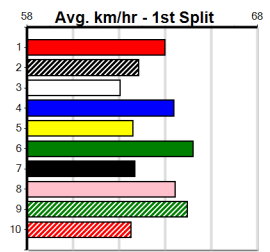

AG TYRES & WHEELS (300+RANK)

Distance: 425m, Race Type: Grade 5, Total Prizemoney: $1,530
1st: $1,000, 2nd: $320, 3rd: $160, 4th: $50

Watchdog Tips:

Bet:

Table with columns: Form Box, Wgt, Dist, Track, Date, Time, BON, Margin, 1st/2nd (Time), PIR, Checked, Comment, W/R, Split 1, S/P, Grade.

Race 1: HOT CROSS [5]
BK Dog Dec-20 Sire: SENNACHIE Dam: WHAT FEELING
Owner(s): J Uglietta
Trainer: Joe Uglietta (Yan Year)

Race 2: RAPIDFIRE DENZEL [5]
BK Dog Apr-22 Sire: FABREGAS Dam: WYNBURN LUCIFER
Owner(s): J Duncan
Trainer: Josh Duncan (Mount Camel)

Race 3: HELLO COOPER [5]
BK Dog Mar-22 Sire: ASTON DEE BEE Dam: WHITE AMBUSH
Owner(s): J Hooke
Trainer: Jane Hooke (Wellsford)

Race 4: BEEN GIFTED [5]
F Dog Oct-22 Sire: ASTON RUPEE Dam: BOOM FOOT
Owner(s): A Banks
Trainer: Keith Lancaster (Melton)

Race 5: HE'S HELL BENT (GA)[5]
RF Dog Aug-21 Sire: KONOMI Dam: LIZ CABBAGE
Owner(s): R Lyons
Trainer: Ross Lyons (Longlea)