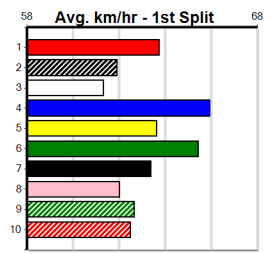

MANNINGS GREYHOUND COMPLEX

Distance: 425m, Race Type: Mixed 6/7, Total Prizemoney: $1,530
1st: $1,000, 2nd: $320, 3rd: $160, 4th: $50

Watchdog Tips: [ ] [ ] [ ] [ ] [ ] Bet: [ ] [ ] [ ] [ ] [ ] [ ]

SIR WHIP [7] BK Dog Apr-22 Sire: SH AVATAR Dam: SETTLED Trainer: Sheldon Hamilton (Smythes Cree)
Winning Distances: < 300m (0) 300 - 399m (1) 400 - 499m (0) 500 - 599m (0) 600 - 699m (0) > 700m (0)
Winning Weights: 34.1(1)
Race results table with columns: Form Box, Wgt, Dist, Track, Date, Time, BON, Margin, 1st/2nd (Time), PIR, Checked, Comment, W/R, Split 1, S/P, Grade.

TOTAL GARTH (NSW)[6] BK Dog Aug-22 Sire: ZIPPING GARTH Dam: LEYENDA Trainer: Darren Petersen (Rochester)
Winning Distances: < 300m (0) 300 - 399m (1) 400 - 499m (1) 500 - 599m (0) 600 - 699m (0) > 700m (0)
Winning Weights: 34.0(1) 34.3(1)
Race results table with columns: Form Box, Wgt, Dist, Track, Date, Time, BON, Margin, 1st/2nd (Time), PIR, Checked, Comment, W/R, Split 1, S/P, Grade.

GOOD GIRL KIWI [6] BK Bitch Jan-23 Sire: GOOD ODDS HARADA Dam: JILLIBY CAZ Trainer: Aroha Hemingway (Rochester)
Winning Distances: < 300m (0) 300 - 399m (1) 400 - 499m (1) 500 - 599m (0) 600 - 699m (0) > 700m (0)
Winning Weights: 26.2(1) 27.1(1)
Race results table with columns: Form Box, Wgt, Dist, Track, Date, Time, BON, Margin, 1st/2nd (Time), PIR, Checked, Comment, W/R, Split 1, S/P, Grade.

LADY TEQUILA [7] RBD Bitch Apr-22 Sire: SH AVATAR Dam: SETTLED Trainer: Sheldon Hamilton (Smythes Cree)
Winning Distances: < 300m (0) 300 - 399m (0) 400 - 499m (1) 500 - 599m (0) 600 - 699m (0) > 700m (0)
Winning Weights: 28.1(1)
Race results table with columns: Form Box, Wgt, Dist, Track, Date, Time, BON, Margin, 1st/2nd (Time), PIR, Checked, Comment, W/R, Split 1, S/P, Grade.

ASTON CROWN [7] BK Dog Nov-22 Sire: WHISKEY RIOT Dam: ASTON DINNIGAN Trainer: Samuel Webb (Eaglehawk)
Winning Distances: < 300m (0) 300 - 399m (1) 400 - 499m (0) 500 - 599m (0) 600 - 699m (0) > 700m (0)
Winning Weights: 33.5(1)
Race results table with columns: Form Box, Wgt, Dist, Track, Date, Time, BON, Margin, 1st/2nd (Time), PIR, Checked, Comment, W/R, Split 1, S/P, Grade.