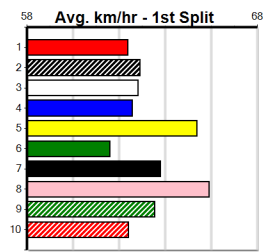

PETER BROWN CUSTOM HOMES (300+RANK)

Distance: 500m, Race Type: Grade 5, Total Prizemoney: $1,740
1st: $1,150, 2nd: $360, 3rd: $180, 4th: $50

Watchdog Tips:

Bet:

Form Box Wgt Dist Track Date Time BON Margin 1st/2nd (Time) PIR Checked Comment WR Split 1 S/P Grade

TEMPER TRAP [5]
BK Bitch Feb-22 Sire: MY REDEEMER Dam: WHATEVER I WANT
Owner(s): Low Key (SYN), C Mcilwraith, A McMannis, S Clark, S Baird
Trainer: Russell Edwards (Devon Meadow)

ALMOST IMMINENT [5]
BD Bitch Mar-22 Sire: SUPERIOR PANAMA Dam: IMMINENT
Owner(s): J Chilcott
Trainer: Julie Chilcott (Heathcote)

AS YOU WERE [5]
BE Dog Nov-21 Sire: FERNANDO BALE Dam: IMMERSION
Owner(s): SEE THE DREAM (SYN), S Buccilli, B Buccilli
Trainer: Russell Edwards (Devon Meadow)

RIVIA AKIRA [5]
BK Bitch Jul-22 Sire: ALLEN DEED Dam: RIVIA BALE
Owner(s): A Hemingway
Trainer: Aroha Hemingway (Rochester)

POCKET MOUSE [5]
BE Bitch Dec-22 Sire: FERAL FRANKY Dam: SEVILLA
Owner(s): SCOTLAND (SYN), D Ireland, A Scott
Trainer: Jason Formosa (Heathcote)

1

2

3

4

5

Box History table for Temper Trap

Box History table for Almost Imminent

Box History table for As You Were

Box History table for Rivia Akira

Box History table for Pocket Mouse