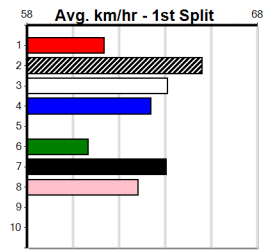

BENDIGO ADVERTISER (300+RANK)

Distance: 425m, Race Type: Maiden, Total Prizemoney: $1,530
1st: $1,000, 2nd: $320, 3rd: $160, 4th: $50

Watchdog Tips: ☐ ☐ ☐ ☐ ☐ Bet: ☐