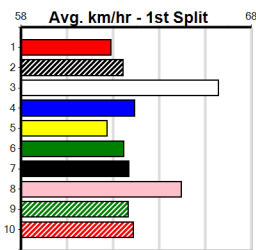

HIP POCKET BENDIGO (300+RANK)

Distance: 425m, Race Type: Grade 7, Total Prizemoney: $1,530
1st: $1,000, 2nd: $320, 3rd: $160, 4th: $50

Watchdog Tips: [ ] [ ] [ ] [ ] Bet: [ ]

1 THAT'S MY TYPE (NSW)[7]
BK Dog Feb-23 Sire: FERAL FRANKY Dam: UNLEASH THE FUN
Owner(s): D Petersen
Winning Distances: < 300m (0) 300 - 399m (0) 400 - 499m (1) 500 - 599m (0) 600 - 699m (0) > 700m (0)
Winning Weights: 36.9(1)
1st (2) 36.9 400 MTG R1 06-Feb-25 23.70 22.96 2.25L COMPTON TIG (23.87) 0 SAMP 11.15 $3.50 M
7th (1) 37.7 390 SHP R4 13-Feb-25 23.92 22.15 17.00 SPOKEN (22.79) M/67 . . . W 9.13 $7.30 7
3rd (2) 37.3 390 BAL R9 17-Feb-25 22.73 22.25 6.50L MRS. SMITH (22.30) M/43 . . . . 8.86 $57.00 T3-7
2nd (6) 37.3 390 SHP R9 20-Feb-25 22.64 22.21 1.25L KRAKEN HONEY (22.57) M/23 . . . . 8.73 $4.90 T3-7
8th (1) 36.9 390 BAL R3 24-Feb-25 23.36 22.11 14.00 TINKER NICK (22.44) M/88 . . . . 9.23 $13.80 T3-7
6th (6) 36.6 390 SHP R3 27-Feb-25 23.10 22.17 6.50L HECTIC HARRY (22.66) M/66 . . . . 9.04 $6.90 T3-7
3rd (7) 36.7 390 SHP R9 03-Mar-25 22.73 22.20 1.5L MAURITIAN LUCAS (22.63) S/76 . . . . 8.82 $10.10 T3-7
6th (8) 36.2 400 GEL R2 08-Mar-25 23.57 22.74 9.00L BLACKPOOL LUCKY (22.96) S/46 . . . . 8.73 $35.40 7
Last 3 wins NOT included above
Box History
Bx 1st 2nd 3rd 4th 5th 6th 7th 8th
1 1 . . . .
2 1 . . . .
3 . . . .
4 . . . .
5 . . . .
6 1 . . . .
7 . . . .
8 . . . .
Prize Best $1215.00
Starts 25.28(8)-22/1/25
Trk/Dts 13-1-1-2
APM 1-0-0-0 1100

2 ASTON DUNKEL [7]
BE Dog Feb-23 Sire: GOOD ODDS HARADA Dam: ASTON MOET
Owner(s): R Borda
Winning Distances: < 300m (0) 300 - 399m (1) 400 - 499m (0) 500 - 599m (0) 600 - 699m (0) > 700m (0)
Winning Weights: 32.4(1)
4th (6) 31.4 400 GEL R1 21-Jan-25 23.74 22.66 12.00 BUDDY REIKO (22.94) M/63 . . . . 8.80 $10.40 M
7th (7) 32.4 425 BEN R1 07-Feb-25 25.29 24.00 4.75L RIGHT HAND ROCKY (24.96) M/322 . . . . 6.67 $8.40 M
1st (6) 32.4 390 BAL R1 17-Feb-25 22.27 22.25 9.50L PAW KESTELL (22.92) Q/11 . . . SW W 8.35 $2.70 T3-M
3rd (3) 32.3 425 BEN R3 26-Feb-25 24.66 23.99 3.75L FOXY JAY (24.40) M/222 . . . . 6.72 $2.70 7
4th (3) 31.7 390 BAL R12 04-Mar-25 22.72 21.92 10.00 ASTON HANSON (22.03) M/53 . . . . 8.81 $3.60 7
Last 3 wins NOT included above
Box History
Bx 1st 2nd 3rd 4th 5th 6th 7th 8th
1 . . . .
2 . . . .
3 . . . .
4 . . . .
5 . . . .
6 1 . . . .
7 . . . .
8 . . . .
Prize Best $1285.00
Starts 24.66(3)-26/2/25
Trk/Dts 5-1-0-1
APM 2-0-0-1 1275