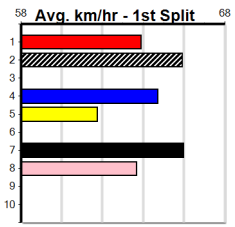

Horsham

LOCKS CONSTRUCTIONS (250+RANK)

Distance: 485m, Race Type: Grade 5 No Penalty, Total Prizemoney: \$3,340
1st: \$2,230, 2nd: \$690, 3rd: \$345, 4th: \$75

10

10:12PM

(VIC time)

MEMPHIS RAINS (1) has turned in some eye catching performances of late and he is drawn to get every chance. I'M HONEY (2) was a dominant 30.12 Meadows winner and she will be prominent throughout. WEBLEC MARQUISE (4) has claims