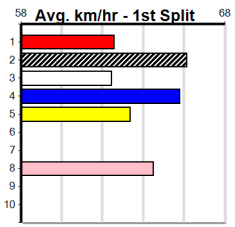

Horsham

CRYMELON KENNELS (0-1 WIN)

Distance: 410m, Race Type: Restricted Win, Total Prizemoney: $2,925
1st: $1,950, 2nd: $600, 3rd: $300, 4th: $75

1

7:08PM

(VIC time)

PAT CARD (2) showed plenty of promise in his first prep and he should be primed to fire fresh.
RIVIA UMIKO (1) showed good early burn last time out and she is drawn to be in the firing line throughout. FLYING TULLY (4) can run a cheeky race

Watchdog Tips: **2** **1** **4** **6** **Bet:** **Trifecta 2/1,4,6/1,4,6,7 ($10 - 111.11%)**