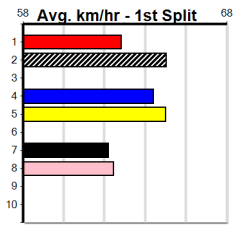

ASTON RECALL (2) was a strong 23.05 Geelong winner recently and he looks suited in this event.
WESTERN BALE (7) owns a handy 23.28 PB here and he can come out running at times. ORSON FURY (4) has solid claims