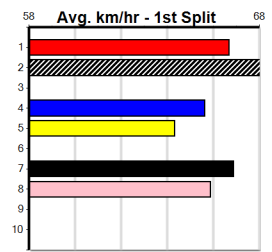

WARRACK BUTCHERY DAMSELS DASH

Distance: 410m, Race Type: Grade 5, Total Prizemoney: $2,925
1st: $1,950, 2nd: $600, 3rd: $300, 4th: $75

RUSSIAN RACCOON (7) was a powerful 24.99 Shepparton winner and she will appreciate the smaller line-up. RUTHLESS SECRET (5) is a promising type and she will be better for the run here last time. VILMA BALE (1) just needs to step on terms

Watchdog Tips: 7 5 1 2 **Bet:** Win 7

1

VILMA BALE (NSW)[5] **$3.40**
Placed in two of three here, class edge, threat
WBK Bitch May-22 Sire: ALLEN DEED Dam: WANNA ALLEN Trainer: Rebecca Gibbons (Avalon)
Owner(s): B Wheeler
Winning Distances: < 300m (0) 300 - 399m (1) 400 - 499m (2) 500 - 599m (3) 600 - 699m (0) > 700m (0)
Winning Weights: 29.3(1) 29.6(1) 29.7(2) 29.8(1) 30.4(1)

Box	1st	2nd	3rd	4th	5th	6th	7th	8th
1	2	1	2	1				
2	1	2	1					
3			1	1				1
4	1	2	1	2		1		1
5								
6		3				1		
7	1		1	2				
8	1	1	1					

Prize Best Starts Trk/Dts APM: $24425.00, 23.31(2)-28/2/25, 32-6-9-4, 3-0-2-0, 8587

2

MACKINAW PEACH [5] **$4.60**
Resuming, talented when fit, keep safe
BK Bitch Feb-22 Sire: SHIMA SHINE Dam: MEPUNGA MOLLY Trainer: Jeffrey Britton (Anakie)
Owner(s): KRAMERICA (SYN), G Farrugia, W Gallagher
Winning Distances: < 300m (0) 300 - 399m (0) 400 - 499m (5) 500 - 599m (7) 600 - 699m (0) > 700m (0)
Winning Weights: 30.1(1) 30.2(2) 30.3(2) 30.4(1) 30.5(2) 30.6(1) 30.7(1) 31.0(1) 31.3(1)

Box	1st	2nd	3rd	4th	5th	6th	7th	8th
1	2	3	1		2	1		
2	2	1	4		1	1		
3	1	1			1	1		
4	2	1	1	1	1		1	
5	1	2	1	1		1		
6	1	1	1	1	2			
7		2	1	1	1	1		
8	3	1				1		1

Prize Best Starts Trk/Dts APM: $80255.00, FSH, 51-12-11-8, 0-0-0-0, 18789

3

*** VACANT BOX ***
Sire: Dam: Trainer:
Owner(s):
Winning Distances: < 300m (0) 300 - 399m (0) 400 - 499m (0) 500 - 599m (0) 600 - 699m (0) > 700m (0)
Winning Weights:

4

MY AMBER [5] **$8.00**
Down on confidence but has talent, place hope
BK Bitch Sep-22 Sire: MY REDEEMER Dam: HARPER'S GIRL Trainer: Brian Selleck (Tooradin)
Owner(s): L Bean
Winning Distances: < 300m (0) 300 - 399m (0) 400 - 499m (4) 500 - 599m (0) 600 - 699m (0) > 700m (0)
Winning Weights: 25.9(1) 27.6(1) 27.7(1) 27.9(1)

Box	1st	2nd	3rd	4th	5th	6th	7th	8th
1	1	1						
2								1
3								
4		1			1	1		
5								
6	2							
7	1					1	1	
8						1		

Prize Best Starts Trk/Dts APM: $8730.00, 24.18(7)-28/2/25, 12-4-2-0, 1-0-0-0, 5682

5

RUTHLESS SECRET [5] **$4.80**
Better for the run here last week, main danger
BK Bitch Sep-22 Sire: AUSSIE SECRET Dam: DYNA SARAH Trainer: Jodie Selleck (Tooradin)
Owner(s): L Bean
Winning Distances: < 300m (0) 300 - 399m (1) 400 - 499m (2) 500 - 599m (1) 600 - 699m (0) > 700m (0)
Winning Weights: 26.4(1) 26.7(1) 26.8(1) 27.1(1)

Box	1st	2nd	3rd	4th	5th	6th	7th	8th
1				1	1			
2	1							
3						1		1
4	1			2	1			
5	1							
6		1	1					
7	1	1			1			
8						1		

Prize Best Starts Trk/Dts APM: $15525.00, 23.93(8)-28/2/25, 17-4-2-2, 1-0-0-0, 8576