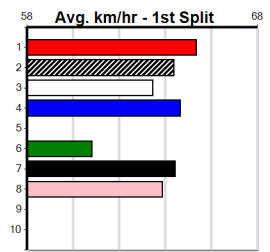

HORSHAM DOORS & GLASS

Distance: 410m, Race Type: Grade 6, Total Prizemoney: $2,925
1st: $1,950, 2nd: $600, 3rd: $300, 4th: $75

DAD'S TARPIA (8) is a bold front runner and a clean getaway can see her atone for some luckless runs of late. WEEONA STAR (3) sizzled in a trial at Warragul and she should be primed to fire fresh. SPECIAL TEAMS (4) shows promise.

Watchdog Tips: **8** **3** **4** **1** **Bet:** **Win 8**

1

OH SO BREE (NSW)[6] **Racing well, has the good draw, keep safe** **$4.60**
BEED Bitch **Oct-22** Sire: **BERNARDO** Dam: **FERNANDO'S GLORY**
Owner(s): Gh Syndications (SYN), A Hunter, E Diblasi, A Greening
Winning Distances: < 300m (0) 300 - 399m (2) 400 - 499m (0) 500 - 599m (0) 600 - 699m (0) > 700m (0)
Winning Weights: **26.3(1) 26.6(1)**

Form	Box	Wgt	Dist	Track	Date	Time	BON	Margin	1st/2nd (Time)	PIR	Checked	Comment	WR	Split 1	S/P	Grade
1st	(6)	26.3	390	WBL	R1	07-Jan-25	22.84	21.88	1.25L PANAMA REBEL (22.92)	M/21	.	SW	.	8.76	$4.70	M
1st	(4)	26.6	390	WBL	R4	13-Jan-25	22.86	22.26	0.75L PAW HULL (22.91)	S/22	.	.	.	8.82	$3.30	7
3rd	(7)	26.6	390	WBL	R4	16-Jan-25	22.49	21.83	7.00L PRISTINE (22.01)	M/33	.	.	.	8.84	$19.80	6G
6th	(4)	26.6	390	WBL	R4	23-Jan-25	22.82	21.97	7.00L BOURNE LICKETY (22.35)	M/77	.	.	.	8.92	$28.00	X67H
2nd	(7)	27.0	390	WBL	R3	13-Feb-25	22.32	21.93	0.75L PAW CALGARY (22.27)	M/11	.	.	.	8.72	$41.20	6G
5th	(7)	27.0	410	HOR	R4	18-Feb-25	23.91	22.87	6.00L WINSLOW WISH (23.52)	M/52	.	.	.	10.63	$13.20	6G
2nd	(6)	27.0	390	BAL	R2	21-Feb-25	22.58	21.63	0.50L TINKER LEE (22.56)	S/51	.	.	.	8.70	$21.70	X67
2nd	(4)	26.6	410	HOR	R10	28-Feb-25	23.51	22.89	2.75L BIG BOY COOPER (23.33)	M/33	.	.	.	10.51	$7.40	6G

Last 3 wins NOT included above

Box	1st	2nd	3rd	4th	5th	6th	7th	8th
1	1	1						
2			1		1			
3								1
4	1	1				1		
5			2					
6	1	1			1			1
7		1	1	1	1	1		
8								

Prize	$5345.00
Best Starts	23.51(4)-28/2/25
Trk/Dts	19-2-4-4
APM	2-0-1-0 4391

2

AXEL'S RADAR [6] **Never headed last time, this is harder, place** **$10.00**
BK Dog **May-22** Sire: **FLYING RICCIARDO** Dam: **I'M POPPY**
Owner(s): D Smith
Winning Distances: < 300m (0) 300 - 399m (0) 400 - 499m (2) 500 - 599m (0) 600 - 699m (0) > 700m (0)
Winning Weights: **30.5(1) 30.6(1)**

Form	Box	Wgt	Dist	Track	Date	Time	BON	Margin	1st/2nd (Time)	PIR	Checked	Comment	WR	Split 1	S/P	Grade
3rd	(4)	30.5	400	WGL	R12	02-Jan-25	22.95	22.43	2.75L BOMBSHELL BANJO (22.77)	M/56	.	.	.	8.67	$44.00	SH
5th	(6)	30.8	460	GEL	R7	07-Jan-25	26.30	25.93	5.50L PAW RIVAL (25.93)	Q/466	.	.	.	6.75	$29.10	X67
4th	(6)	31.8	450	BAL	R10	20-Jan-25	26.01	25.32	5.00L WINE LOVER (25.67)	M/525	.	.	.	6.73	$9.70	X67
2nd	(1)	31.2	410	HOR	R2	28-Jan-25	23.72	22.92	6.00L CRACKERJACK MATT (23.30)	Q/33	.	.	.	10.59	$27.50	7
5th	(2)	31.6	450	BAL	R2	05-Feb-25	25.98	25.25	8.50L FADE TO BLACK (25.42)	M/877	.	.	.	6.89	$31.80	X67
2nd	(4)	31.0	400	GEL	R3	15-Feb-25	22.96	22.48	3.25L GUNAI CYCLONE (22.74)	Q/22	.	.	.	8.61	$5.40	7
5th	(3)	30.5	450	WBL	R5	20-Feb-25	26.38	25.27	7.00L PAW LILIBET (25.92)	Q/365	.	.	.	6.70	$21.30	X67
1st	(1)	30.5	410	HOR	R9	28-Feb-25	23.47	22.89	1.75L FLYING TULLY (23.59)	M/11	.	.	.	10.47	$2.00	RW

Last 3 wins NOT included above

Form	Box	Wgt	Dist	Track	Date	Time	BON	Margin	1st/2nd (Time)	PIR	Checked	Comment	WR	Split 1	S/P	Grade
1st	(8)	30.6	460	WGL	R2	27-Jun-24	26.58	26.09	0.10L PARUMBA PRINCE (26.59)	M/331	.	.	.	6.74	$2.10	M

Box	1st	2nd	3rd	4th	5th	6th	7th	8th
1	1	1	2	1	1	1		
2				1	1			
3					2			1
4	1	1						1
5		2						1
6				1	1	1		1
7					1	1		
8	1	2				1	1	

Prize	$6995.00
Best Starts	23.47(1)-28/2/25
Trk/Dts	30-2-6-4
APM	4-1-1-1 4059