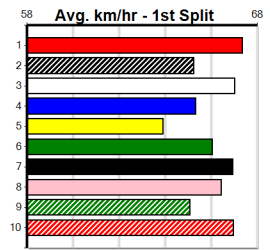

SPORTSBET HORSHAM CUP CONSOLATION

Distance: 485m, Race Type: Special Event, Total Prizemoney: $10,500
1st: $7,000, 2nd: $2,000, 3rd: $1,000, 4th: $500

STOMPING (1) is drawn to find the early lead and he is very hard to get past when on the arm.
MOTION SENSOR (3) can explode soon after box rise and he will be better for the run here last time. LULU'S RIDE (2) shows promise

Watchdog Tips: **1** **3** **2** **6** **Bet:** **Win 1**

1

STOMPING [4] **Class act, drawn to lead, watch the clock** **$2.80**

BK Dog Dec-21 Sire: AUSSIE INFRARED Dam: STEPPING Trainer: Michelle Mallia (Avalon)

Owner(s): P Stucki

Winning Distances: < 300m (0) 300 - 399m (0) 400 - 499m (2) 500 - 599m (12) 600 - 699m (5) > 700m (0)

Winning Weights: 32.7(1) 33.1(1) 33.4(1) 33.6(3) 33.7(2) 33.8(3) 33.9(2) 34.0(1) 34.1(1) 34.2(1) 34.4(1) 34.5(1) 34.7(1)

1st	2nd	3rd	4th	5th	6th	7th	8th
1st (3) 33.9 600 MEA R4 04-Jan-25 34.26 34.26 2.75L IRON ATLAS (34.45) M/1111 . . SW . 8.87 $2.00 X45	2nd (8) 33.9 525 MEA R4 11-Jan-25 30.10 29.78 1.00L PAW LOU LOU (30.04) M/1443 . . . . 5.05 $2.30 5	1st (4) 33.6 525 MEA R5 18-Jan-25 29.57 29.41 8.50L ZIPPING MINAJ (30.13) Q/2111 . . SW . 5.08 $3.00 5	1st (1) 33.7 595 SAN R6 23-Jan-25 34.00 34.00 3.25L UTRILLO BALE (34.22) M/1111 . . SW . 9.04 $1.70 GL	1st (8) 33.4 545 BAL R5 29-Jan-25 30.59 30.59 10.00 ENGELKE ROAD (31.27) M/1111 . . . . 6.59 $1.10 X45	2nd (2) 33.4 600 MEA R6 15-Feb-25 34.44 34.36 1.25L PAW VORTEX (34.36) M/2222 . . . . 9.23 $2.10 S	5th (5) 33.6 600 MEA R8 22-Feb-25 34.74 34.07 10.00 ETHANOL VOLUME (34.07) M/4445 . . . . 9.22 $3.90 GRP1	3rd (6) 33.6 485 HOR R7 28-Feb-25 27.03 26.85 2.75L PAW UTILITY (26.85) M/223 . . . . 6.52 $6.10 SH

Last 3 wins NOT included above

1st (4) 34.7 595 SAN R9 20-Jun-24 34.05 34.05 4.50L ROCK ME ROCCO (34.36) M/1111 . . SW . 9.07 $2.20 X45
1st (6) 34.4 595 SAN R8 04-Jul-24 34.09 33.96 6.50L ETHANOL WATER (34.54) Q/1111 . . SW . 9.17 $7.30 GRP2
1st (8) 33.9 595 SAP R8 23-Dec-24 34.26 34.02 3.75L MAHOGANY (34.51) S/1111 . . SW . 9.04 $3.10 X45

Box History

Bx	1st	2nd	3rd	4th	5th	6th	7th	8th
1	3	3			1	1		
2	1	1	3	1	1	1	1	
3	2							
4	3	1			1	1		
5		1	1		1			
6	4	1	2			2	1	
7	2	2		1			1	
8	4	2		2	3			1

Prize Best Starts Trk/Dts APM $186657.50 27.03(6)-28/2/25 57-19-11-7 1-0-0-1 47074