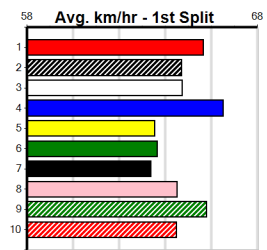

CHS GROUP FINAL (1-4 WINS)

Distance: 410m, Race Type: Restricted Win Final, Total Prizemoney: $3,360
1st: $2,250, 2nd: $690, 3rd: $345, 4th: $75

DOONGALLA JESSIE (4) has been enormous in her past two and she is expected to lead from go to whoa. LANKY LARRY (6) turned in a powerful performance to score last week and he just needs luck early on. PAW UMA (1) is showing promise

Watchdog Tips: 4 6 1 5 **Bet:** Win 4

1

PAW UMA (NSW)[6] **$4.60**

WBK Bitch Mar-23

Owner(s): B Wheeler Sire: TIGGERLONG TONK Dam: DYNA ZESTY

Trainer: Daniel Gibbons (Avalon)

Winning Distances: < 300m (0) 300 - 399m (0) 400 - 499m (2) 500 - 599m (0) 600 - 699m (0) > 700m (0)

Winning Weights: 29.2(1) 29.4(1)

Run	Time	Dist	Track	Date	Time	BON	Margin	1st/2nd (Time)	PIR	Checked	Comment	WR	Split 1	S/P	Grade
2nd (8)	29.1	425	BEN	R1	08-Jan-25	24.19	23.64	1.5L VALLETTA FLASH (24.09)	M/222	.	.	.	6.63	$1.70	T3-M
3rd (8)	29.1	450	WBL	R1	16-Jan-25	25.87	25.14	3.00L BINDY BLAZER (25.66)	M/523	.	.	.	6.79	$2.70	M
2nd (2)	29.3	460	GEL	R1	24-Jan-25	26.38	25.61	4.50L DOONGALLA JESSIE (26.08)	M/122	.	.	.	6.59	$2.00	MH
2nd (1)	29.3	460	GEL	R1	31-Jan-25	26.36	25.93	3.25L ASTON BARTON (26.13)	Q/111	.	.	.	6.61	$10.20	MF
2nd (1)	29.6	450	BAL	R1	05-Feb-25	25.84	25.25	4.00L ZAMBORA BLISS (25.57)	Q/112	.	.	.	6.61	$5.30	M
1st (7)	29.2	410	HOR	R1	11-Feb-25	23.26	22.82	8.00L SOLAR TESS (23.81)	M/11	.	SW	.	10.36	$1.20	M
1st (6)	29.4	410	HOR	R2	18-Feb-25	23.40	22.87	5.50L PAW OLYSLAGERS (23.77)	Q/11	.	.	.	10.28	$1.90	7
2nd (7)	29.4	410	HOR	R5	25-Feb-25	23.36	22.99	5.50L DOONGALLA JESSIE (22.99)	M/22	.	SW	.	10.46	$2.50	RWH

Last 3 wins NOT included above

Box History

Bx	1st	2nd	3rd	4th	5th	6th	7th	8th
1		2						
2		1				1		
3								
4								
5								
6	1		1					
7	1	1						
8		1	1					

Prize Best $6710.00
Starts 23.26(7)-11/2/25
Trk/Dts 10-2-5-2
APM 3-2-1-0
6266

2

GOLDEN BLEND (NSW)[4] **$21.00**

BEF Dog Jun-22

Owner(s): A Hunter Sire: LK'S CRUSHN IT Dam: SERGIS

Trainer: Gary Hunt (Cudjee)

Winning Distances: < 300m (0) 300 - 399m (2) 400 - 499m (2) 500 - 599m (0) 600 - 699m (0) > 700m (0)

Winning Weights: 30.6(1) 31.6(1) 32.3(1) 32.4(1)

Run	Time	Dist	Track	Date	Time	BON	Margin	1st/2nd (Time)	PIR	Checked	Comment	WR	Split 1	S/P	Grade
6th (6)	31.9	400	GEL	R12	10-Jan-25	23.05	22.42	4.50L MORAINÉ SOFIA (22.74)	M/56	.	.	.	8.72	$7.80	5
4th (4)	32.1	390	BAL	R4	18-Jan-25	23.00	22.22	3.00L WESTERN BALE (22.80)	M/52	.	.	.	8.85	$5.40	T3-5
2nd (3)	32.1	390	WBL	R7	27-Jan-25	22.46	22.29	2.50L ASTON IGGY (22.29)	M/22	.	.	.	8.76	$6.00	X4-5
2nd (3)	32.2	390	WBL	R4	30-Jan-25	22.62	22.03	4.50L MOTOR HEAD MAXIM (22.31)	S/33	.	.	.	8.98	$4.60	5
3rd (3)	32.2	390	WBL	R3	06-Feb-25	22.49	21.86	5.00L BRILEY RIOT (22.15)	S/54	.	.	.	8.77	$9.20	5
5th (5)	32.5	390	WBL	R12	13-Feb-25	22.43	21.93	5.50L PAW QUARK (22.05)	M/66	.	.	.	8.98	$19.20	5
5th (8)	32.3	485	HOR	R7	18-Feb-25	27.82	27.05	8.50L PAW FARINA (27.25)	M/666	.	.	.	6.77	$45.50	5
3rd (5)	32.4	410	HOR	R4	25-Feb-25	23.64	22.99	6.00L PAW YALE (23.22)	M/44	.	.	.	10.68	$24.90	RWH

Last 3 wins NOT included above

Box History

Bx	1st	2nd	3rd	4th	5th	6th	7th	8th
1		1	2	1				
2	1	1	1					
3	1	2	1	4	4	1	1	2
4			2	3	1			
5		3	1	1				2
6	1	1	1	1	1	1		
7			1	1			1	
8	1	1	1	1	1			1

Prize Best $13720.00
Starts 23.46(8)-7/12/24
Trk/Dts 53-4-9-10
APM 3-1-0-2
4653