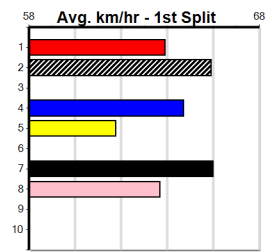

Horsham
10
10:12PM
(VIC time)

LOCKS CONSTRUCTIONS (250+RANK)

Distance: 485m, Race Type: Grade 5 No Penalty, Total Prizemoney: $3,340
1st: $2,230, 2nd: $690, 3rd: $345, 4th: $75

MEMPHIS RAINS (1) has turned in some eye catching performances of late and he is drawn to get every chance. I'M HONEY (2) was a dominant 30.12 Meadows winner and she will be prominent throughout. WEBLEC MARQUISE (4) has claims

Watchdog Tips: **1** **2** **4** **5** **Bet:** **Win 1**

Form Box	Wgt	Dist	Track	Date	Time	BON	Margin	1st/2nd (Time)	PIR	Checked	Comment	WR	Split 1	S/P	Grade
1															
MEMPHIS RAINS [5] Racing well, gets the gun run, take catching $3.60															
BK Dog Apr-22 Sire: TOMMY SHELBY Dam: FRANK'S GIRL Trainer: Matthew Lanigan (Rowsley)															
Owner(s): UP TO PAR RACING (SYN), T Wieland, J Thwaites, J Lock, B Doukas, B Clarke															
Winning Distances: < 300m (0) 300 - 399m (0) 400 - 499m (3) 500 - 599m (0) 600 - 699m (0) > 700m (0)															
Winning Weights: 30.2(1) 30.9(2)															
3rd (2)	30.8	450	WBL	R8	03-Oct-24	25.54	25.02	7.50L DASH OF WHISKY (25.02)	M/433	.	.	.	6.88	$3.80	RWH
3rd (8)	31.1	400	GEL	R4	25-Oct-24	22.93	22.53	4.25L VERDI (22.64)	S/73	.	.	.	8.60	$10.00	5
3rd (6)	31.2	460	GEL	R5	01-Nov-24	26.12	25.97	2.25L LEON'S ENTITY (25.97)	M/333	.	.	.	6.68	$9.30	5
6th (7)	31.0	435	SLE	R1	08-Dec-24	24.95	24.13	4.25L FLYING HELLCAT (24.66)	S/877	.	.	.	5.60	$7.70	RWH
5th (4)	30.9	525	MEA	R12	14-Dec-24	30.55	29.70	3.75L DASH OF WHISKY (30.30)	M/5544	.	.	.	5.26	$13.40	5
5th (6)	30.6	460	GEL	R6	14-Feb-25	26.28	25.71	4.25L PAW FARINA (25.99)	M/664	.	.	.	6.78	$14.20	5
3rd (6)	30.3	450	WBL	R6	20-Feb-25	25.57	25.27	2.50L TAKE THE STEPS (25.41)	S/833	.	.	.	6.79	$7.10	RWH
3rd (5)	30.2	450	WBL	R6	27-Feb-25	25.59	25.23	4.00L DELICIOUS (25.31)	M/773	.	.	.	6.79	$5.40	RWF
Last 3 wins NOT included above															
1st (2)	30.2	425	BEN	R3	20-Apr-24	23.92	23.92	2.75L MCIVOR ALFY (24.10)	M/111	.	.	.	6.61	$1.20	M
1st (1)	30.9	485	HOR	R5	10-Sep-24	27.27	27.27	2.75L PAW DIMETRA (27.45)	M/111	.	.	.	6.60	$1.70	X67
1st (7)	30.9	485	HOR	R9	17-Sep-24	27.59	27.44	1.00L NUTLEY BOY (27.65)	M/333	.	.	.	6.79	$1.30	X67

Box	1st	2nd	3rd	4th	5th	6th	7th	8th
1	1	4	1					
2	1	1	1	1				
3			1					
4				1	1			
5			1	1				
6			3	2		1		
7	1			1	1			
8			5					

Prize Best Starts	$14220.00
Trk/Dts	27.27(1)-10/9/24
APM	29-3-5-12
	2-2-0-0
	4495