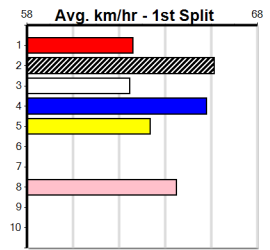

Horsham

1

7:08PM

(VIC time)

CRYMELON KENNELS (0-1 WIN)

Distance: 410m, Race Type: Restricted Win, Total Prizemoney: $2,925
1st: $1,950, 2nd: $600, 3rd: $300, 4th: $75

PAT CARD (2) showed plenty of promise in his first prep and he should be primed to fire fresh.
RIVIA UMIKO (1) showed good early burn last time out and she is drawn to be in the firing line throughout. FLYING TULLY (4) can run a cheeky race

Watchdog Tips: **2** **1** **4** **6** **Bet:** **Trifecta 2/1,4,6/1,4,6,7 ($10 - 111.11%)**

1

RIVIA UMIKO [7] **Good early burn, getting stronger, main danger** **$4.60**

F Bitch **Mar-23** Sire: FERNANDO BALE Dam: RIVIA BALE
Owner(s): DAILLY GREYHOUND FARMS (SYN), G Dailly, T Dailly
Winning Distances: < 300m (0) 300 - 399m (0) 400 - 499m (1) 500 - 599m (0) 600 - 699m (0) > 700m (0)
Winning Weights: 24.2(1)

7th (8)	24.6	400	GEL	R3	27-Dec-24	23.47	22.48	13.00	ANGRY CHIEF (22.58)	M/66	8.82	$30.00	M
7th (6)	24.2	400	GEL	R1	03-Jan-25	23.79	22.38	21.00	COOLABAH STATION (22.38)	M/68	8.76	$46.30	M
6th (6)	24.5	390	BAL	R2	08-Jan-25	22.88	21.88	10.00	TRUE CRIME (22.21)	M/46	8.78	$47.50	M
1st (3)	24.2	400	GEL	R3	21-Jan-25	23.15	22.66	2.75L	DIAMANTINA PEAR (23.34)	Q/21	8.51	$4.10	M
6th (7)	24.7	400	GEL	R10	28-Jan-25	23.91	22.32	11.00	WAITING FOR YOU (23.17)	S/56	9.01	$8.70	7
3rd (4)	24.1	390	BAL	R3	19-Feb-25	22.85	21.92	9.00L	RHYTHM TO SPARE (22.23)	Q/22	8.52	$79.60	X67

Last 3 wins NOT included above

Box History

Bx	1st	2nd	3rd	4th	5th	6th	7th	8th
1								
2								
3	1							
4			1					
5								
6						1	1	
7								1
8								1

Prize Best $1300.00
Starts 6-1-0-1
Trk/Dts 0-0-0-0
APM 1100

2

PAT CARD [7] **Resuming, showed promise last prep, yes** **$1.80**

BK Dog **Apr-23** Sire: BERNARDO Dam: IT'S A MAYBE
Owner(s): P Baker
Winning Distances: < 300m (0) 300 - 399m (0) 400 - 499m (1) 500 - 599m (0) 600 - 699m (0) > 700m (0)
Winning Weights: 28.0(1)

2nd (6)	27.5	435	SLE	R1	20-Oct-24	24.82	24.18	1.25L	BEST FOR LAST (24.74)	Q/121	5.21	$1.80	M
1st (5)	28.0	410	HOR	R2	23-Dec-24	23.52	23.13	4.00L	SOLAR EBONY (23.80)	M/11	10.31	$1.20	M
2nd (8)	28.3	525	MEA	R2	11-Jan-25	30.48	29.78	3.5L	SHIMA STAN (30.25)	M/2112	5.13	$8.60	7
5th (4)	28.3	525	MEA	R1	18-Jan-25	30.58	29.41	7.50L	SHIMA TIME (30.06)	M/4333	5.10	$3.50	7
5th (3)	28.0	525	MEP	R3	22-Jan-25	30.88	29.86	13.00	IF ONLY (30.03)	M/6455	5.38	$2.60	X67H

Last 3 wins NOT included above

Box History

Bx	1st	2nd	3rd	4th	5th	6th	7th	8th
1								
2								
3					1			
4								
5	1				1			
6		1						
7								
8			1					

Prize Best $4020.00
Starts 23.52(5)-23/12/24
Trk/Dts 5-1-2-0
APM 2672

3

BLUE ARROW [M] **Every chance two runs back, must show more** **$21.00**

BE Dog **Oct-22** Sire: TOMMY SHELBY Dam: LIZZIE'S ENTITY
Owner(s): D Knight
Winning Distances: < 300m (0) 300 - 399m (0) 400 - 499m (0) 500 - 599m (0) 600 - 699m (0) > 700m (0)
Winning Weights:

7th (8)	31.5	450	BAL	R1	05-Feb-25	26.57	25.25	15.00	ZAMBORA BLISS (25.57)	M/777	6.94	$35.00	M
3rd (1)	31.2	410	HOR	R1	25-Feb-25	24.07	22.99	1.5L	MORAIN ELLA (23.98)	M/11	10.69	$3.80	M
4th (8)	30.9	390	BAL	R3	04-Mar-25	23.28	21.92	14.00	GRUMPY GERRIE (22.36)	S/76	8.99	$11.00	M

Last 3 wins NOT included above

Box History

Bx	1st	2nd	3rd	4th	5th	6th	7th	8th
1			1					
2								
3								
4								
5								
6								
7								
8					1			1

Prize Best $335.00
Starts 24.07(1)-25/2/25
Trk/Dts 3-0-0-1
APM 335