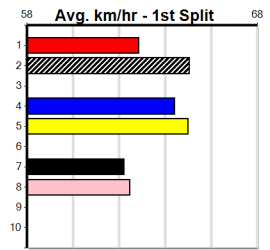

Horsham

12
10:47PM
(VIC time)

RSN GREY AREAS - WEDNESDAY & FRIDAY

Distance: 410m, Race Type: Grade 5 T3, Total Prizemoney: $2,925
1st: $1,950, 2nd: $600, 3rd: $300, 4th: $75

ASTON RECALL (2) was a strong 23.05 Geelong winner recently and he looks suited in this event.
WESTERN BALE (7) owns a handy 23.28 PB here and he can come out running at times. ORSON FURY (4) has solid claims

Watchdog Tips: **2** **7** **4** **5** **Bet:** **Win 2**

1

CRYMELON COMET [5] **Veteran chaser, slow early, look to others** **$5.00**
RBD Dog Apr-19 **Sire: HAWK ALONE Dam: CRYMELON HOLLY**
Owner(s): I Bibby **Trainer: Ian Bibby (Warracknabeal)**
Winning Distances: < 300m (0) 300 - 399m (0) 400 - 499m (14) 500 - 599m (0) 600 - 699m (0) > 700m (0)
Winning Weights: 30.8(1) 31.0(1) 31.1(2) 31.3(2) 31.5(1) 31.6(1) 31.8(2) 32.1(2) 32.5(1) 33.3(1)

Box	1st	2nd	3rd	4th	5th	6th	7th	8th
1	2	3	6	1	2	4	2	
2	1	3	6	2	1	3		2
3	4	4	1	5	2	2	4	
4	1	2	5	2	4	1	2	1
5	2	3	2	1	2	3	4	
6		3	3	3	2	5	1	1
7	3	3	5	6	5		4	2
8	1	1	1	4	1	2	2	1

Prize Best Starts Trk/Dts APM $57343.57
23.16(1)-7/2/23
154-14-22-29
54-3-6-12
3365

2

ASTON RECALL [5] **Strong 23.05 Geelong winner, hard to hold out** **$3.40**
BK Dog May-21 **Sire: RAW ABILITY Dam: ASTON GISLE**
Owner(s): R Borda **Trainer: Glenn Campbell (Anakie)**
Winning Distances: < 300m (0) 300 - 399m (2) 400 - 499m (5) 500 - 599m (0) 600 - 699m (0) > 700m (0)
Winning Weights: 29.2(1) 29.4(1) 29.6(1) 29.7(1) 30.1(1) 30.5(1) 31.0(1)

Box	1st	2nd	3rd	4th	5th	6th	7th	8th
1	4	1	2			2		
2	1	1	1	1				1
3						2	1	
4	1	1	2		1	1	1	2
5					2	1		
6	1		1		1	2		
7					1			2
8		2		1	1			

Prize Best Starts Trk/Dts APM $11393.57
23.95(4)-7/5/24
42-7-2-8
1-0-0-0
2755

3

*** VACANT BOX ***
Sire: Dam:
Owner(s):
Winning Distances: < 300m (0) 300 - 399m (0) 400 - 499m (0) 500 - 599m (0) 600 - 699m (0) > 700m (0)
Winning Weights:
Trainer:
Box History

4

ORSON FURY [5] **Handy efforts in his past two, can threaten** **$4.20**
BD Dog Apr-21 **Sire: ORSON ALLEN Dam: COME ON CHARLIZE**
Owner(s): I Bibby **Trainer: Ian Bibby (Warracknabeal)**
Winning Distances: < 300m (0) 300 - 399m (0) 400 - 499m (6) 500 - 599m (0) 600 - 699m (0) > 700m (0)
Winning Weights: 29.7(1) 29.8(1) 30.0(1) 30.2(1) 30.6(2)

Box	1st	2nd	3rd	4th	5th	6th	7th	8th
1	2	4	3	1	2			
2			3	1	3	1	3	1
3			1	1	1			1
4	1	2		1	5	1		
5	1		3		4	1	1	
6				3	1			
7	1	2			1	1	1	
8	2		1	1	2		1	1

Prize Best Starts Trk/Dts APM $37712.50
23.10(1)-10/10/23
67-6-7-13
18-2-1-3
1876

5

CIRCLE THE SPACE [5] **Down on confidence but has talent, keep safe** **$8.00**
BK Dog Dec-21 **Sire: KC AND ALL Dam: CIRCLE OF DREAMS**
Owner(s): A Gurry **Trainer: Andrea Gurry (Nhili)**
Winning Distances: < 300m (0) 300 - 399m (4) 400 - 499m (2) 500 - 599m (0) 600 - 699m (0) > 700m (0)
Winning Weights: 34.4(1) 34.6(1) 34.7(1) 35.0(1) 35.1(1) 36.2(1)

Box	1st	2nd	3rd	4th	5th	6th	7th	8th
1		2	1	2		1		
2	2	1	1	1	1	1		1
3	2	2	1	4	1	1	2	
4		2		1	1			
5	1	2			1	1	1	1
6	1		1				1	
7		1	1	2				2
8				1	1			

Prize Best Starts Trk/Dts APM $18715.00
23.53(1)-1/10/24
50-6-10-5
20-2-4-2
4731