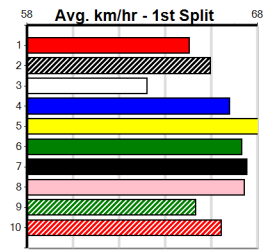

Horsham

8

9:26PM

(VIC time)

SPORTSBET HORSHAM CUP FINAL

Distance: 485m, Race Type: S/E Group 2, Total Prizemoney: $57,500
1st: $40,000, 2nd: $10,000, 3rd: $5,000, 4th: $2,500

LEO BALE (8) is in career best form at present and he may be able to break up the field at the bend.
FLYING ZULU (7) is one of the best sprinters in the land and he just needs a little luck at the bend.
AMRON TIGER (1) is drawn to get the breaks

Watchdog Tips: **8** **7** **1** **3** **Bet:** **Win 8**

1

AMRON TIGER [4] **Terrific muster, has the good draw, threat** **$6.00**
BD Dog Nov-21 Sire: FERNANDO BALE Dam: ROTHWELL GAL Trainer: Brooke Ennis (Avalon)
Owner(s): B Nye
Winning Distances: < 300m (0) 300 - 399m (0) 400 - 499m (2) 500 - 599m (10) 600 - 699m (0) > 700m (0)
Winning Weights: 32.2(1) 32.4(2) 32.5(1) 32.7(3) 32.8(1) 32.9(1) 33.0(1) 33.1(1) 33.3(1)
3rd (7) 33.6 525 MEA R7 11-Jan-25 30.17 29.78 1.5L URIEL BALE (30.07) S/7433 . . . . . 5.23 $2.60 FFA
2nd (4) 33.2 525 MEA R8 18-Jan-25 29.80 29.41 6.00L VINCENT BALE (29.41) M/6422 . . . . . 5.21 $4.80 FFA
4th (3) 33.2 515 SAN R5 23-Jan-25 29.85 28.84 8.00L MOTION TENSOR (29.29) M/5655 . . . . . 5.20 $2.70 X34
2nd (4) 33.0 515 SAN R5 30-Jan-25 29.75 29.11 2.25L WHATEVER SENS (29.61) S/7422 . . . . . 5.32 $4.00 X45
2nd (3) 33.2 525 MEA R3 08-Feb-25 29.88 29.58 4.50L MEPUNGA TULLY (29.58) M/7722 . . . . . 5.19 $8.70 S
3rd (8) 33.4 525 MEA R8 15-Feb-25 30.09 29.72 4.75L MEPUNGA TULLY (29.77) S/7333 . . . . . 5.31 $26.10 SSF
2nd (7) 33.3 525 MEA R9 22-Feb-25 29.76 29.61 2.50L SMOOTH PLANE (29.61) M/2222 . . . . . 5.09 $7.30 S
2nd (2) 33.1 485 HOR R7 28-Feb-25 26.93 26.85 1.25L PAW UTILITY (26.85) M/432 . . . . . SW . 6.59 $4.50 SH
Last 3 wins NOT included above
1st (8) 33.1 525 MEA R10 01-Jun-24 30.05 29.79 0.75L DESTRUCTIVELY (30.09) M/3222 . . . . . 5.17 $2.40 5H
1st (2) 33.0 525 MEA R8 29-Jun-24 30.04 29.82 0.25L CRUISING DEBBIE (30.05) M/7322 . . . . . 5.19 $3.40 FFA
1st (7) 33.3 525 MEA R7 21-Dec-24 29.89 29.62 4.25L MEPUNGA TULLY (30.19) S/8332 . . . . . SW . 5.23 $19.40 S

2

PAW UTILITY (NSW)[4] **Great heat winner, this is harder, next time** **$10.00**
F Dog Sep-22 Sire: FERNANDO BALE Dam: HELMA BALE Trainer: Samantha Grenfell (Anakie)
Owner(s): B Wheeler
Winning Distances: < 300m (0) 300 - 399m (2) 400 - 499m (3) 500 - 599m (2) 600 - 699m (0) > 700m (0)
Winning Weights: 30.6(1) 30.8(1) 30.9(1) 31.5(1) 31.6(1) 32.0(1) 32.1(1)
2nd (2) 31.7 515 SAN R9 09-Jan-25 29.61 29.18 3.00L PAW VINCE (29.41) S/5332 . . . . . 5.18 $3.30 5
2nd (2) 31.1 515 SAN R7 16-Jan-25 29.73 29.00 2.00L MISTER EASY (29.61) M/2223 . . . . . 5.13 $2.30 5
6th (7) 31.0 450 BAL R7 22-Jan-25 25.88 25.06 12.00 SHIMA STAN (25.09) S/766 . . . . . 6.58 $9.80 SH
1st (1) 30.8 515 SAN R9 30-Jan-25 29.31 29.11 0.75L BORACAY STORM (29.35) M/2222 . . . . . 5.10 $3.70 5
2nd (4) 30.9 525 MEA R2 08-Feb-25 30.08 29.58 0.25L REAPER (30.07) S/8422 . . . . . 5.32 $10.90 S
5th (4) 30.9 525 MEA R8 15-Feb-25 30.48 29.72 11.00 MEPUNGA TULLY (29.77) M/6555 . . . . . 5.17 $31.10 SSF
3rd (4) 30.9 525 MEA R9 22-Feb-25 29.95 29.61 5.00L SMOOTH PLANE (29.61) M/3333 . . . . . 5.16 $8.10 S
1st (1) 30.6 485 HOR R7 28-Feb-25 26.85 26.85 1.25L AMRON TIGER (26.93) M/111 . . . . . SW . 6.48 $6.30 SH
Last 3 wins NOT included above
1st (3) 31.6 390 BAL R9 11-Sep-24 22.05 22.05 7.00L DYNAMITE DOUG (22.52) Q/11 . . . . . 8.34 $1.80 X67H
1st (4) 31.5 390 BAL R3 18-Sep-24 21.94 21.78 1.75L PAW TABITHA (22.06) S/52 . . . . . SW . 8.48 $1.70 X67F
1st (3) 30.9 525 MEA R12 29-Nov-24 29.95 29.55 0.75L VISTA YTRIUM (30.00) M/5532 . . . . . 5.19 $6.60 5