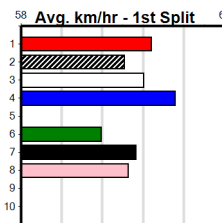

CASSIGN DESIGN (300+ RANK)

Distance: 390m, Race Type: Mixed 6/7, Total Prizemoney: $1,530

1st: $1,000, 2nd: $320, 3rd: $160, 4th: $50

3

3:47PM

(VIC time)

Watchdog Tips:

0 0 0 0

Bet:

Form	Box	Weight	Dist	Track	Date	Time	BON	Margin	1st/2nd (Time)	PIR	Checked	Comment	W/R	Split 1	S/P	Grade

1 CRYPTO PRINCESS [7]
BK B Sep-22 ASTON RUPEE PRINCESS LACE
Trainer: Robert Colpoys (Bass)
3rd (5) 27.4 400 WGL R9 12-Dec-24 23.25 22.69 4.00L KILMANY WARRIOR (22.98) Q/33 . . . . 8.55 $69.90 T3-7
7th (5) 27.4 400 WGL R3 19-Dec-24 23.55 22.68 13.00L BIT COOL (22.68) M/77 . . . . 8.74 $26.00 7
6th (4) 27.2 400 GEL R5 04-Feb-25 23.79 22.71 12.00L FLAT CHAT (22.98) Q/34 . . . . 8.71 $27.90 X67
5th (3) 27.6 390 WBL R3 10-Feb-25 23.10 22.04 6.00L SHAKER STICKER (22.71) S/11 . V0 . . 8.58 $33.80 7
Owner(s): Crypto Syndicate (SYN), B De rozario, M Brigham

Winning Boxes

1	2	3	4	5	6	7	8
						1	
Prize							
Best							
Starts							
Trk/Dst							
APM							

2 BOONDOCKS [6]
BK D Jan-22 FLYING RICCIARDO SUBCONSCIOUS
Trainer: Mark Keane (Koroit)
8th (7) 33.5 390 WBL R3 18-Nov-24 24.03 22.36 18.00L LINGA AMY (22.81) M/88 . V0 . . 9.59 $15.90 7
ST (-) 33.6 390 WBL 10-Feb-25 22.58 5.50L Trial Cleared M/22 . 2of4 . . 8.50 $. ST
1st (8) 33.8 390 WBL R4 17-Feb-25 22.66 22.12 3.5L ACTION ROYALE (22.89) S/41 . . . . 8.56 $13.60 7
3rd (3) 33.8 390 WBL R5 24-Feb-25 22.92 22.18 5.50L LASTON KATY (22.55) M/64 . . . . 8.92 $15.30 X67
Owner(s): M Keane

Winning Boxes

1	2	3	4	5	6	7	8
						1	
Prize							
Best							
Starts							
Trk/Dst							
APM							

3 NORM'S LUCY [6]
BK B Mar-22 SHIMA SHINE LAKEVIEW ISLA
Trainer: Jordan Mcquillen (Lara)
7th (6) 30.8 525 MEP R4 27-Nov-24 30.91 30.02 11.00L UPSET SUNSET (30.18) M/6677 . . . . 5.30 $33.80 X67H
7th (4) 30.8 510 SLE R7 04-Dec-24 29.69 29.08 9.00L EASY PIE (29.08) S/777 . . . . 9.64 $6.10 T3-RW
4th (7) 30.4 500 BEN R6 14-Dec-24 28.85 28.54 4.25L SHAKA BIG CHIEF (28.57) M/355 . . . . 6.79 $12.10 RW
2nd (1) 29.8 390 WBL R5 24-Feb-25 22.68 22.18 2.00L LASTON KATY (22.55) Q/12 . . . . 8.72 $6.70 X67
Owner(s): M Mcquillen

Winning Boxes

1	2	3	4	5	6	7	8
1	1						
Prize							
Best							
Starts							
Trk/Dst							
APM							

4 SPICY MADAM [6]
BK B Mar-22 BERNARDO HOOK ALONG BOOK
Trainer: Robert Colpoys (Bass)
2nd (6) 26.3 400 WGL R10 30-Jan-25 22.91 22.75 2.50L PROMISES TO BE (22.75) Q/11 . . . . 8.32 $5.00 T3-6
5th (5) 26.2 400 WGL R9 06-Feb-25 23.48 22.53 13.00L MAGIC OUTLAW (22.63) M/43 . SW . . 8.46 $9.30 6G
3rd (1) 26.5 400 WGL R11 18-Feb-25 22.80 22.29 1.25L ELITE INTENTION (22.72) Q/11 . . . . 8.25 $34.00 X67
7th (7) 26.6 400 WGL R10 21-Feb-25 23.33 22.66 6.50L LANGRY ELLIE (22.89) M/57 . . . . 8.59 $15.30 X67
Owner(s): R Colpoys

Winning Boxes

1	2	3	4	5	6	7	8
						1	
Prize							
Best							
Starts							
Trk/Dst							
APM							

5 *** VACANT BOX ***
Trainer:
Owner(s):

6 MAYBE SOON [7]
BK B Nov-22 FABREGAS SIXTEEN PEGS
Trainer: Peter Fulton (Ecklin South)
3rd (7) 27.4 305 MTG R3 06-Feb-25 18.34 17.92 6.00L TOTAL GARTH (17.92) . . . . 5.95 $8.50 RW
3rd (7) 27.5 305 MTG R3 13-Feb-25 18.36 17.86 7.00L SAINT BREE (17.86) . . . . 5.99 $15.00 RW
4th (8) 27.9 305 MTG R4 20-Feb-25 18.17 17.93 2.75L LASTON CHIEF (17.97) 334 334 . . . . 5.98 $13.00 RW
7th (6) 27.7 390 WBL R4 24-Feb-25 23.50 22.18 14.00L MAYBE SPAGHETTI (22.58) M/78 . . . . 9.04 $27.00 X67
Owner(s): B Fulton

Winning Boxes

1	2	3	4	5	6	7	8
							1
Prize							
Best							
Starts							
Trk/Dst							
APM