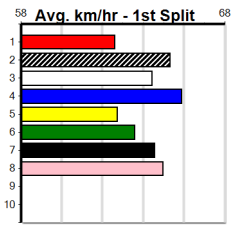

1	2	3	4	5	6	7	8
1							
Prize							
Best							
Starts							
Trk/Dst							
APM							

**9 \*\*\* NO RESERVE \*\*\***  
 Trainer:  
 Owner(s):

**10 \*\*\* NO RESERVE \*\*\***  
 Trainer:  
 Owner(s):