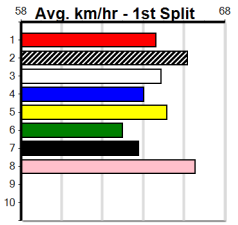

Winning Boxes

Table for Race 10: \*\*\* NO RESERVE \*\*\*. No race details provided.

Winning Boxes

10

6:06PM

(VIC time)

Distance: 390m, Race Type: Grade 5, Total Prizemoney: \$1,530
1st: \$1,000, 2nd: \$320, 3rd: \$160, 4th: \$50