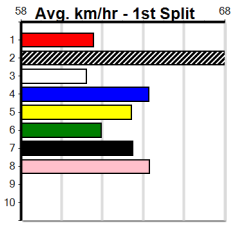

MACEY'S BISTRO (300+ RANK)

Distance: 450m, Race Type: Maiden, Total Prizemoney: $1,530
1st: $1,000, 2nd: $320, 3rd: $160, 4th: $50

2

3:27PM

(VIC time)

Watchdog Tips: **0 0 0 0** Bet: **.**