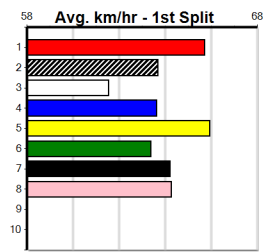

ONE MORE RACE TO GO (300+ RANK)

Distance: 390m, Race Type: Grade 5, Total Prizemoney: $1,530
1st: $1,000, 2nd: $320, 3rd: $160, 4th: $50

Watchdog Tips:

Bet:

Table with columns: Form Box, Wgt, Dist, Track, Date, Time, BON, Margin, 1st/2nd (Time), PIR, Checked, Comment, WR, Split 1, S/P, Grade

Race 1: GALLON OF YAP [5]. Includes owner (B Boers), sire (GLEN GALLON), dam (LOTS OF YAP), and a detailed box history table.

Race 2: ASTON KEIKO [5]. Includes owner (R Borda), sire (ASTON DEE BEE), dam (ASTON GEISHA), and a detailed box history table.

Race 3: DROOPY'S BREW [5]. Includes owner (J Beach), sire (DROOPYS MALDINI), dam (ONE STEP AHEAD), and a detailed box history table.

Race 4: RON'S MISTAKE [5]. Includes owner (Blame it on Vegas), sire (FERAL FRANKY), dam (TAYLOR JAYDE), and a detailed box history table.

Race 5: RONNY ALLSORTS [5]. Includes owner (P Fulton), sire (FERNANDO BALE), dam (SIXTEEN PEGS), and a detailed box history table.