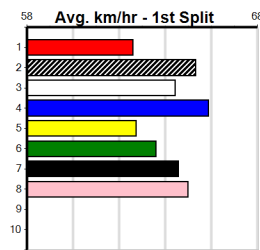

EDWARDS ELECTRICAL (300+ RANK)

Distance: 450m, Race Type: Mixed 4/5, Total Prizemoney: $1,530
1st: $1,000, 2nd: $320, 3rd: $160, 4th: $50

Watchdog Tips:

Bet:

Table with columns: Form Box, Wgt, Dist, Track, Date, Time, BON, Margin, 1st/2nd (Time), PIR, Checked, Comment, W/R, Split 1, S/P, Grade

TINKER PAT [5]
BE Dog Feb-20 Sire: DALGETTY Dam: ZIPPING ELLA
Owner(s): Burns Racing (SYN), C Burns, J Burns
Winning Distances: < 300m (0) 300 - 399m (2) 400 - 499m (10) 500 - 599m (0) 600 - 699m (0) > 700m (0)
Winning Weights: 28.8(1) 29.4(1) 29.7(1) 29.8(2) 30.5(1) 30.6(1) 30.7(1) 30.9(1) 31.1(1) 31.2(2)
7th (3) 32.0 390 BAL R13 06-Jan-25 23.10 22.43 9.00L ZESTY BOY (22.50) S/78 . . . W 8.88 $27.50 T3-5
8th (2) 31.8 390 WBL R12 13-Jan-25 23.38 22.26 10.00 LUCY DEEDS (22.71) M/37 . . . . 8.97 $36.30 5
7th (3) 31.8 410 HOR R12 21-Jan-25 24.15 22.87 14.00 KIRWAN (23.21) M/88 . . . . 10.87 $105.50 5
4th (2) 31.4 450 WBL R8 27-Jan-25 26.09 25.53 8.00L GRAY ELLIOT (25.55) M/445 . . . . 6.78 $30.80 5
3rd (7) 31.5 450 BAL R8 03-Feb-25 26.16 25.84 0.75L LITTLE TIGER (26.11) M/454 . . . . 6.93 $21.70 T3-5
1st (3) 30.9 450 BAL R6 10-Feb-25 25.66 25.39 3.5L ABLETT FLYER (25.90) M/331 . . . . 6.76 $30.40 T3-5
7th (2) 31.2 350 HVL R4 16-Feb-25 20.07 19.10 4.25L JEBEDIAH (19.77) S/6 . . . . 6.85 $47.00 VET
2nd (7) 30.7 425 BEN R11 26-Feb-25 24.44 23.99 0.75L PRESS START (24.40) M/643 . . . . 6.79 $5.60 5
Last 3 wins NOT included above
1st (3) 29.8 400 GEL R6 12-Mar-24 23.07 22.57 0.50L GUNAI JEDI (23.09) M/22 . . . . 8.70 $4.80 5
1st (6) 29.4 400 GEL R8 07-May-24 22.73 22.58 1.75L ESPECIAL BLONDE (22.84) M/64 . . . . 8.60 $12.70 X45
1st (7) 31.1 450 BAL R10 05-Aug-24 25.85 25.71 0.50L ARANDT ABOUT (25.87) Q/443 . . . . 6.73 $19.30 T3-5

Trainer: Craig Burns (Balliang)
Box History
Bx 1st 2nd 3rd 4th 5th 6th 7th 8th
1 2 1 3 1 4 2 1
2 1 4 1 5 2 1 2
3 2 3 4 2 3
4 3 3 4 2 2 1
5 3 1 2 2 2
6 2 1 2 3 1
7 1 1 2 1 1 2 2
8 4 2 1
Prize Best $21917.50
Starts 25.77(5)-13/10/22
Trk/Dts 93-12-10-12
APM 4-0-0-0 3417