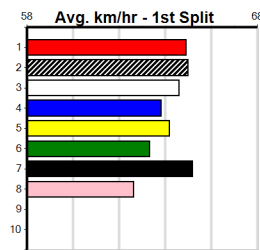

PADDY WANTS PATS (300+ RANK)

Distance: 450m, Race Type: Grade 5, Total Prizemoney: $1,530
1st: $1,000, 2nd: $320, 3rd: $160, 4th: $50

Watchdog Tips:

Bet:

Table with columns: Form Box, Wgt, Dist, Track, Date, Time, BON, Margin, 1st/2nd (Time), PIR, Checked, Comment, W/R, Split 1, S/P, Grade

MORAIN BRANDI [5]
WRBD Bitch Jan-23
Sire: HOOKED ON SCOTCH Dam: MORAIN IZZY
Trainer: Donna Robertson (Bald Hills)
Winning Distances: < 300m (0) 300 - 399m (0) 400 - 499m (3) 500 - 599m (0) 600 - 699m (0) > 700m (0)
Winning Weights: 25.9(1) 26.2(1) 26.4(1)
Race results table with columns: Rank, Box, Wgt, Dist, WBL, R, Date, Time, BON, Margin, 1st/2nd (Time), PIR, Checked, Comment, W/R, Split 1, S/P, Grade, Prize, Best Starts, Trk/Dts, APM

ASTON KATY [5]
BK Bitch Jan-23
Sire: ASTON KIMETTO Dam: ASTON LAVINIA
Trainer: Jonathon Malone (Winslow)
Winning Distances: < 300m (0) 300 - 399m (3) 400 - 499m (0) 500 - 599m (0) 600 - 699m (0) > 700m (0)
Winning Weights: 25.0(1) 25.3(1) 25.6(1)
Race results table with columns: Rank, Box, Wgt, Dist, WBL, R, Date, Time, BON, Margin, 1st/2nd (Time), PIR, Checked, Comment, W/R, Split 1, S/P, Grade, Prize, Best Starts, Trk/Dts, APM

BOB DEEDS [5]
BK Dog Feb-22
Sire: SENNACHIE Dam: BEAUT DEEDS
Trainer: Vicki Anders (Koroit)
Winning Distances: < 300m (0) 300 - 399m (0) 400 - 499m (2) 500 - 599m (1) 600 - 699m (0) > 700m (0)
Winning Weights: 31.3(1) 31.8(1) 32.2(1)
Race results table with columns: Rank, Box, Wgt, Dist, WBL, R, Date, Time, BON, Margin, 1st/2nd (Time), PIR, Checked, Comment, W/R, Split 1, S/P, Grade, Prize, Best Starts, Trk/Dts, APM

SHAKA BIG CHIEF [5]
RBD Dog Jul-22
Sire: FERAL FRANKY Dam: GAZER BALE
Trainer: Michael Bewley (Pentland Hills)
Winning Distances: < 300m (0) 300 - 399m (0) 400 - 499m (3) 500 - 599m (1) 600 - 699m (0) > 700m (0)
Winning Weights: 30.6(1) 30.8(1) 30.9(1) 31.3(1)
Race results table with columns: Rank, Box, Wgt, Dist, WBL, R, Date, Time, BON, Margin, 1st/2nd (Time), PIR, Checked, Comment, W/R, Split 1, S/P, Grade, Prize, Best Starts, Trk/Dts, APM

DROP FIFTY (NSW)[5]
BK Dog Nov-20
Sire: MY BRO FABIO Dam: TIMTAMS FOR BAMS
Trainer: Paul Herry (Terang)
Winning Distances: < 300m (0) 300 - 399m (2) 400 - 499m (0) 500 - 599m (1) 600 - 699m (0) > 700m (0)
Winning Weights: 34.5(1) 34.6(1) 35.2(1)
Race results table with columns: Rank, Box, Wgt, Dist, WBL, R, Date, Time, BON, Margin, 1st/2nd (Time), PIR, Checked, Comment, W/R, Split 1, S/P, Grade, Prize, Best Starts, Trk/Dts, APM

1

2

3

4

5