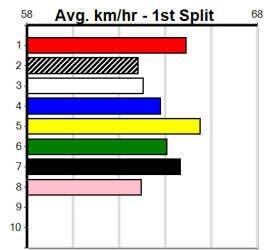

MATKO HIRE (300+ RANK)

Distance: 390m, Race Type: Mixed 6/7, Total Prizemoney: $1,530
1st: $1,000, 2nd: $320, 3rd: $160, 4th: $50

Watchdog Tips:

Bet:

Table with columns: Form Box, Wgt, Dist, Track, Date, Time, BON, Margin, 1st/2nd (Time), PIR, Checked, Comment, WR, Split 1, S/P, Grade

SAINT CASSIDY [7]
BE Bitch Nov-22 Sire: FERNANDO BALE Dam: MEPUNGA STELLAR
Owner(s): P Byrne
Trainer: Narelle Byrne (Koroit)
Winning Distances: < 300m (0) 300 - 399m (1) 400 - 499m (0) 500 - 599m (0) 600 - 699m (0) > 700m (0)
Winning Weights: 27.0(1)
Box History table and Prize Best Starts table included.

MOONLIGHT COMET [6]
BK Bitch Aug-22 Sire: FLYING RICCIARDO Dam: MOSSY GIRL
Owner(s): L Gore
Trainer: Robert Gore (Warrnambool)
Winning Distances: < 300m (0) 300 - 399m (1) 400 - 499m (1) 500 - 599m (0) 600 - 699m (0) > 700m (0)
Winning Weights: 27.3(1) 28.1(1)
Box History table and Prize Best Starts table included.

ALPHA GIRL [7]
BK Bitch Aug-21 Sire: BEWILDERING Dam: MISS DEE MEADOWS
Owner(s): S Van oirschot
Trainer: Steven Van oirschot (Moe South)
Winning Distances: < 300m (0) 300 - 399m (0) 400 - 499m (1) 500 - 599m (0) 600 - 699m (0) > 700m (0)
Winning Weights: 28.5(1)
Box History table and Prize Best Starts table included.

ERNIE DEEDS [7]
BK Dog Feb-22 Sire: SENNACHIE Dam: BEAUT DEEDS
Owner(s): G Anders
Trainer: Vicki Anders (Koroit)
Winning Distances: < 300m (0) 300 - 399m (1) 400 - 499m (0) 500 - 599m (0) 600 - 699m (0) > 700m (0)
Winning Weights: 32.0(1)
Box History table and Prize Best Starts table included.

SUBTLE KNOCK (NSW)[7]
F Bitch Apr-23 Sire: SUPERIOR PANAMA Dam: POCO DORADO
Owner(s): S Baulch
Trainer: Shaun Baulch (Mortlake)
Winning Distances: < 300m (0) 300 - 399m (1) 400 - 499m (0) 500 - 599m (0) 600 - 699m (0) > 700m (0)
Winning Weights: 26.8(1)
Box History table and Prize Best Starts table included.

1

2

3

4

5