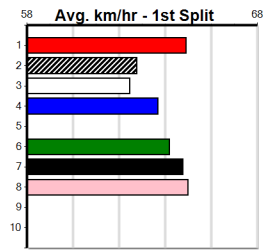

SPORTSBET SAME RACE MULTI (300+ RANK)

5

4:27PM

(VIC time)

Distance: 390m, Race Type: Mixed 6/7, Total Prizemoney: $1,530
1st: $1,000, 2nd: $320, 3rd: $160, 4th: $50

Watchdog Tips: ☐ ☐ ☐ ☐ ☐ Bet: ☐

1

PANAMA REBEL [7]
BK Bitch Dec-22 Sire: SUPERIOR PANAMA Dam: STELLA RHODE
Owner(s): OKAY JIM (SYN), B O'keefe, J O'keefe Trainer: Barry O'keefe (Wangoom)
Winning Distances: < 300m (0) 300 - 399m (1) 400 - 499m (0) 500 - 599m (0) 600 - 699m (0) > 700m (0)
Winning Weights: 27.4(1)

Box	1st	2nd	3rd	4th	5th	6th	7th	8th
1	1		2					
2		1	2					
3								2
4		2	1		1			
5	1		1		1			
6		1		1	1	1		
7								
8			1					1

Prize Best $3885.00
Starts 22.69(5)-3/2/25
Trk/Dts 21-1-5-3
APM 14-1-3-2
3025

2

ASTON VERGARA [7]
LTF Bitch Aug-21 Sire: ASTON DEE BEE Dam: ASTON LOPEZ
Owner(s): R Borda Trainer: Glenn Campbell (Anakie)
Winning Distances: < 300m (0) 300 - 399m (1) 400 - 499m (0) 500 - 599m (0) 600 - 699m (0) > 700m (0)
Winning Weights: 27.1(1)

Box	1st	2nd	3rd	4th	5th	6th	7th	8th
1			1					
2								1
3								
4					1			
5	1							
6								
7								
8		1						

Prize Best $1580.00
Starts 22.78(8)-30/9/24
Trk/Dts 6-1-1-1
APM 1-0-1-0
580

3

WHIZBANG JOSIE [6]
BK Bitch Jul-22 Sire: FERAL FRANKY Dam: CELEBRITY
Owner(s): BettyMay (SYN), D Howard, K Gunn Trainer: Steven Van oirschot (Moe South)
Winning Distances: < 300m (0) 300 - 399m (1) 400 - 499m (1) 500 - 599m (0) 600 - 699m (0) > 700m (0)
Winning Weights: 27.7(1) 28.0(1)

Box	1st	2nd	3rd	4th	5th	6th	7th	8th
1		1						
2								
3								1
4	1							
5				1				
6								
7								
8	1						1	

Prize Best $2370.00
Starts 23.03(8)-23/5/24
Trk/Dts 6-2-1-0
APM 1-0-0-0
2370

4

ASTON CIARRA [7]
BK Bitch Jan-22 Sire: ASTON DEE BEE Dam: ASTON CORINNA
Owner(s): R Borda Trainer: Aimee Drew (Winslow)
Winning Distances: < 300m (0) 300 - 399m (0) 400 - 499m (1) 500 - 599m (0) 600 - 699m (0) > 700m (0)
Winning Weights: 27.7(1)

Box	1st	2nd	3rd	4th	5th	6th	7th	8th
1	1	1	1					
2		1	1			1		
3								
4								
5		3			1			
6						1	1	
7			1					
8		1						1

Prize Best $3840.00
Starts 22.35(2)-12/9/24
Trk/Dts 14-1-6-2
APM 6-0-3-1
1688

5

*** VACANT BOX ***
Sire: Dam:
Owner(s): Trainer:
Winning Distances: < 300m (0) 300 - 399m (0) 400 - 499m (0) 500 - 599m (0) 600 - 699m (0) > 700m (0)
Winning Weights: Box History