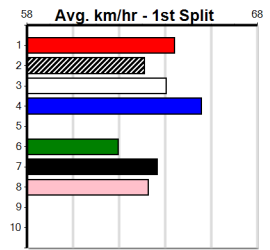

CASSIGN DESIGN (300+ RANK)

Distance: 390m, Race Type: Mixed 6/7, Total Prizemoney: $1,530
1st: $1,000, 2nd: $320, 3rd: $160, 4th: $50

Watchdog Tips: [ ] [ ] [ ] [ ] Bet: [ ]

CRYPTO PRINCESS [7]
BK Bitch Sep-22 Sire: ASTON RUPEE Dam: PRINCESS LACE
Owner(s): Crypto Syndicate (SYN), B De rozario, M Brigham
Trainer: Robert Colpoys (Bass)
Winning Distances: < 300m (0) 300 - 399m (0) 400 - 499m (1) 500 - 599m (0) 600 - 699m (0) > 700m (0)
Winning Weights: 27.3(1)
Race results table with columns: Rank, Pos, Wgt, Dist, Track, Date, Time, BON, Margin, 1st/2nd (Time), PIR, Checked, Comment, W/R, Split 1, S/P, Grade.

BOONDOCKS [6]
BK Dog Jan-22 Sire: FLYING RICCIARDO Dam: SUBCONSCIOUS
Owner(s): M Keane
Trainer: Mark Keane (Koroit)
Winning Distances: < 300m (0) 300 - 399m (1) 400 - 499m (1) 500 - 599m (0) 600 - 699m (0) > 700m (0)
Winning Weights: 33.8(1) 34.8(1)
Race results table with columns: Rank, Pos, Wgt, Dist, Track, Date, Time, BON, Margin, 1st/2nd (Time), PIR, Checked, Comment, W/R, Split 1, S/P, Grade.

NORM'S LUCY [6]
BK Bitch Mar-22 Sire: SHIMA SHINE Dam: LAKEVIEW ISLA
Owner(s): M Mcquillen
Trainer: Jordan Mcquillen (Lara)
Winning Distances: < 300m (0) 300 - 399m (0) 400 - 499m (0) 500 - 599m (2) 600 - 699m (0) > 700m (0)
Winning Weights: 30.1(1) 30.6(1)
Race results table with columns: Rank, Pos, Wgt, Dist, Track, Date, Time, BON, Margin, 1st/2nd (Time), PIR, Checked, Comment, W/R, Split 1, S/P, Grade.

SPICY MADAM [6]
BK Bitch Mar-22 Sire: BERNARDO Dam: HOOK ALONG BOOK
Owner(s): R Colpoys
Trainer: Robert Colpoys (Bass)
Winning Distances: < 300m (0) 300 - 399m (1) 400 - 499m (1) 500 - 599m (0) 600 - 699m (0) > 700m (0)
Winning Weights: 25.8(1) 26.5(1)
Race results table with columns: Rank, Pos, Wgt, Dist, Track, Date, Time, BON, Margin, 1st/2nd (Time), PIR, Checked, Comment, W/R, Split 1, S/P, Grade.

*** VACANT BOX ***
Sire: Dam:
Owner(s):
Trainer:
Winning Distances: < 300m (0) 300 - 399m (0) 400 - 499m (0) 500 - 599m (0) 600 - 699m (0) > 700m (0)
Winning Weights:

1

2

3

4

5