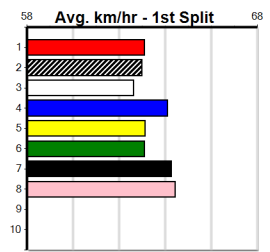

WARRNAMBOOL RACE 13 (300+ RANK)

Distance: 390m, Race Type: Grade 5, Total Prizemoney: $1,530
1st: $1,000, 2nd: $320, 3rd: $160, 4th: $50

Watchdog Tips:

Bet:

Table with columns: Form Box, Wgt, Dist, Track, Date, Time, BON, Margin, 1st/2nd (Time), PIR, Checked, Comment, WR, Split 1, S/P, Grade

1 TAPERING OFF [5]
BK Dog Feb-19 Sire: BARCIA BALE Dam: TEAR AWAY BABE
Owner(s): D Dalton
Trainer: Raymond Mahony (Southern Cro)
Winning Distances: < 300m (0) 300 - 399m (0) 400 - 499m (6) 500 - 599m (4) 600 - 699m (0) > 700m (0)
Winning Weights: 37.6(2) 38.0(2) 38.1(2) 38.2(2) 38.3(1) 38.4(1)

2 TESTED [5]
BK Bitch Nov-21 Sire: SHIMA SHINE Dam: LULUMON
Owner(s): P Keane
Trainer: Peter Keane (Koroit)
Winning Distances: < 300m (0) 300 - 399m (0) 400 - 499m (3) 500 - 599m (0) 600 - 699m (0) > 700m (0)
Winning Weights: 29.3(1) 30.2(2)

3 SLEEK MONIQUE [5]
BK Bitch May-21 Sire: MY REDEEMER Dam: MIMSTAR
Owner(s): K Lloyd
Trainer: Marcus Lloyd (Balliang)
Winning Distances: < 300m (0) 300 - 399m (3) 400 - 499m (3) 500 - 599m (0) 600 - 699m (0) > 700m (0)
Winning Weights: 25.5(1) 26.0(1) 26.3(1) 26.4(1) 26.8(1) 27.2(1)

4 SWIRLING MISS [5]
BK Bitch Jan-21 Sire: ZAMBORA BROCKIE Dam: SISCO SIZZLE
Owner(s): MANY WINNERS (SYN), A Brookes, P Keane, G Dix, G Thomson, B Keane
Trainer: Peter Keane (Koroit)
Winning Distances: < 300m (0) 300 - 399m (3) 400 - 499m (6) 500 - 599m (0) 600 - 699m (0) > 700m (0)
Winning Weights: 23.5(1) 24.4(1) 24.7(2) 24.8(2) 24.9(1) 25.1(1) 25.4(1)

5 ASTON WASHINGTON [5]
BK Bitch Jan-22 Sire: ASTON DEE BEE Dam: ASTON CORINNA
Owner(s): R Borda
Trainer: Kathrynne Tabb (Lara)
Winning Distances: < 300m (0) 300 - 399m (4) 400 - 499m (0) 500 - 599m (0) 600 - 699m (0) > 700m (0)
Winning Weights: 25.2(1) 25.5(1) 25.7(1) 25.9(1)