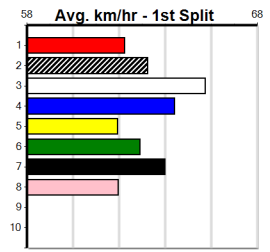

BROAD TREE CARE (300+ RANK)

Distance: 450m, Race Type: Mixed 6/7, Total Prizemoney: $1,530
1st: $1,000, 2nd: $320, 3rd: $160, 4th: $50

Watchdog Tips:

Bet:

Table with columns: Form Box, Wgt, Dist, Track, Date, Time, BON, Margin, 1st/2nd (Time), PIR, Checked, Comment, WR, Split 1, S/P, Grade

HERE COMES SHAKA [7]
RBD Dog Jul-22 Sire: FERAL FRANKY Dam: GAZER BALE
Owner(s): M Bewley
Trainer: Debbie Bewley (Pentland Hills)
Winning Distances: < 300m (0) 300 - 399m (0) 400 - 499m (1) 500 - 599m (0) 600 - 699m (0) > 700m (0)
Winning Weights: 33.1(1)
Race results table with columns: Rank, Dog, Date, Time, Margin, Sire, Dam, PIR, Checked, Comment, WR, Split 1, S/P, Grade

Box History table for HERE COMES SHAKA [7]
Prize Best Starts Trk/Dts APM

LEKTRA TWYLA [7]
BK Bitch Nov-22 Sire: ZACK MONELLI Dam: WON'T STOP HER
Owner(s): P Lenehan
Trainer: Philip Lenehan (Toolong)
Winning Distances: < 300m (0) 300 - 399m (0) 400 - 499m (1) 500 - 599m (0) 600 - 699m (0) > 700m (0)
Winning Weights: 25.7(1)
Race results table with columns: Rank, Dog, Date, Time, Margin, Sire, Dam, PIR, Checked, Comment, WR, Split 1, S/P, Grade

Box History table for LEKTRA TWYLA [7]
Prize Best Starts Trk/Dts APM

FLYING TULLY (NSW)[7]
BK Bitch Feb-22 Sire: FLYING RICCIARDO Dam: NICCALI
Owner(s): V Millington
Trainer: Nathan Jenner (Landsborough)
Winning Distances: < 300m (0) 300 - 399m (0) 400 - 499m (1) 500 - 599m (0) 600 - 699m (0) > 700m (0)
Winning Weights: 23.2(1)
Race results table with columns: Rank, Dog, Date, Time, Margin, Sire, Dam, PIR, Checked, Comment, WR, Split 1, S/P, Grade

Box History table for FLYING TULLY (NSW)[7]
Prize Best Starts Trk/Dts APM

MORaine ELLA [7]
BEED Bitch May-23 Sire: FERDINAND BOY Dam: MORaine ROSIE
Owner(s): MORaine (SYN), G Judd, S Judd
Trainer: Glenn Judd (Noorat)
Winning Distances: < 300m (0) 300 - 399m (0) 400 - 499m (1) 500 - 599m (0) 600 - 699m (0) > 700m (0)
Winning Weights: 31.1(1)
Race results table with columns: Rank, Dog, Date, Time, Margin, Sire, Dam, PIR, Checked, Comment, WR, Split 1, S/P, Grade

Box History table for MORaine ELLA [7]
Prize Best Starts Trk/Dts APM

TINKER BRUCE [6]
WRF Dog Mar-21 Sire: FERNANDO BALE Dam: DYNA BOBBI
Owner(s): C Burns
Trainer: Jennifer Burns (Balliang)
Winning Distances: < 300m (0) 300 - 399m (1) 400 - 499m (1) 500 - 599m (0) 600 - 699m (0) > 700m (0)
Winning Weights: 29.1(1) 30.5(1)
Race results table with columns: Rank, Dog, Date, Time, Margin, Sire, Dam, PIR, Checked, Comment, WR, Split 1, S/P, Grade

Box History table for TINKER BRUCE [6]
Prize Best Starts Trk/Dts APM