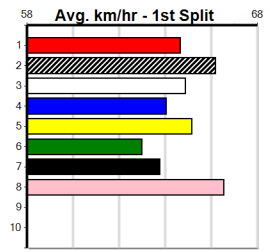

Sire: Dam:
Owner(s):
Trainer:
Winning Distances: < 300m (0) 300 - 399m (0) 400 - 499m (0) 500 - 599m (0) 600 - 699m (0) > 700m (0)
Winning Weights:
Box History

WOOD MOTORCYCLE & MOWER (300+ RANK)

Distance: 390m, Race Type: Grade 5, Total Prizemoney: \$1,530
1st: \$1,000, 2nd: \$320, 3rd: \$160, 4th: \$50