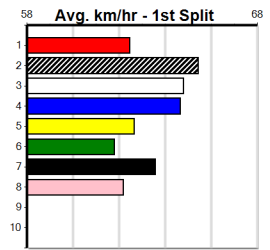

Distance: 390m, Race Type: Mixed 6/7, Total Prizemoney: $1,530
1st: $1,000, 2nd: $320, 3rd: $160, 4th: $50

Watchdog Tips:

Bet:

Form Box	Wgt	Dist	Track	Date	Time	BON	Margin	1st/2nd (Time)	PIR	Checked	Comment	WR	Split 1	S/P	Grade

MR. BOOT BOOT [6]
WBK Dog Apr-22 **Sire: KEYBOW** **Dam: ALVIRA** **Trainer: John Frewin (Balliang)**
Owner(s): J Farrugia
Winning Distances: < 300m (0) 300 - 399m (0) 400 - 499m (2) 500 - 599m (0) 600 - 699m (0) > 700m (0)
Winning Weights: 32.0(2)

7th (8)	31.8	400	GEL	R4	10-Dec-24	23.86	22.51	12.00 GO GIZMO GO (23.06)	S/87				8.99	$17.00	6G
3rd (5)	31.8	390	WBL	R10	13-Jan-25	23.05	22.26	11.00 BIG BOSS GIBLET (22.30)	S/53				9.06	$39.70	6G
3rd (1)	32.1	390	WBL	R11	20-Jan-25	22.72	22.29	3.5L ASTON ACCORD (22.48)	S/42				8.84	$13.00	X67
5th (4)	32.0	390	WBL	R9	27-Jan-25	22.94	22.29	7.00L NAILED IT (22.48)	S/75				9.21	$12.10	6G
7th (7)	32.9	390	WBL	R9	03-Feb-25	23.12	22.16	14.00 CONDAH EXPRESS (22.16)	S/88				9.08	$24.70	X67
7th (3)	32.9	400	GEL	R10	11-Feb-25	23.23	22.51	9.50L DOONGALLA SHANE (22.59)	S/77				8.84	$80.20	6G
7th (2)	32.9	390	BAL	R11	17-Feb-25	22.83	22.25	8.00L TWAY BAYS (22.27)	S/76				8.98	$44.70	T3-RW
5th (2)	32.8	460	GEL	R5	25-Feb-25	26.85	26.18	8.00L WESTERN EMPIRE (26.31)	S/766				6.95	$43.10	T3-RW

Last 3 wins NOT included above

1st (1)	32.0	400	GEL	R2	23-Apr-24	22.74	22.56	4.25L FANCY VANESSA (23.03)	M/11		SW		8.50	$33.40	M
1st (7)	32.0	400	GEL	R11	17-Sep-24	23.16	22.79	1.25L AVERAGE JOE (23.25)	S/22				8.65	$6.00	7

Box History

Bx	1st	2nd	3rd	4th	5th	6th	7th	8th
1	1							1
2		1	2					1
3					1	1	2	1
4					4			2
5				1				1
6				1				2
7	1					1	2	2
8			1	1				1

Prize Best Starts Trk/Dts APM

Prize	$3330.00
Best Starts	22.72(1)-20/1/25
Trk/Dts	41-2-1-6
APM	15-0-0-4
APM	1164

GOOD VALUE [7]
RBD Dog Jan-23 **Sire: AEROPLANE ERIC** **Dam: CLOONA LASS** **Trainer: Kevin Mugavin (Killarney)**
Owner(s): K Mugavin
Winning Distances: < 300m (0) 300 - 399m (1) 400 - 499m (0) 500 - 599m (0) 600 - 699m (0) > 700m (0)
Winning Weights: 31.0(1)

6th (2)	30.2	305	MTG	R3	08-Dec-24	19.22	17.50	17.00 COMPTON PEARL (18.07)	0	VINJ(14)			6.08	$2.90	M
5th (7)	30.6	305	MTG	R1	23-Jan-25	19.03	18.00	10.00 COMPTON LILY (18.34)					6.06	$2.90	M
6th (4)	31.0	305	MTG	R2	13-Feb-25	18.87	17.86	7.00L MAYBE BATTY (18.39)	0				6.13	$5.00	M
1st (6)	31.0	390	WBL	R2	24-Feb-25	22.85	22.18	0.75L ETHANOL VISION (22.90)	M/21		SW		8.86	$21.40	M

Last 3 wins NOT included above

Box History

Bx	1st	2nd	3rd	4th	5th	6th	7th	8th
1								
2							1	
3								
4						1		
5								
6	1							
7					1			
8								

Prize Best Starts Trk/Dts APM

Prize	$1000.00
Best Starts	22.85(6)-24/2/25
Trk/Dts	4-1-0-0
APM	1-1-0-0
APM	1000