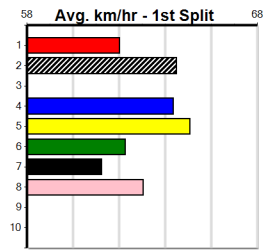

13 RACES TODAY (300+ RANK)

Distance: 390m, Race Type: Maiden, Total Prizemoney: $1,530
1st: $1,000, 2nd: $320, 3rd: $160, 4th: $50

1

3:12PM

(VIC time)

Watchdog Tips:

Bet:

Form	Box	Wgt	Dist	Track	Date	Time	BON	Margin	1st/2nd (Time)	PIR	Checked	Comment	WR	Split 1	S/P	Grade

PAW GENEVIEVE (NSW)[M]

RF Bitch Apr-23 Sire: ALLEN DEED Dam: LILA BALE
Owner(s): B Wheeler
Winning Distances: < 300m (0) 300 - 399m (0) 400 - 499m (0) 500 - 599m (0) 600 - 699m (0) > 700m (0)
Winning Weights:
T (7) 25.6 350 HVL R1 15-Dec-24 0.00 18.86 KING MATTEO (19.73) VO $3.30 M
ST (-) 24.6 400 GEL 14-Jan-25 23.78 20.00 Trial Cleared S/54 4of5 ST
6th (8) 24.7 400 GEL R3 24-Jan-25 23.87 22.24 15.00 COUNT THE STARS (22.87) S/66 8.85 $31.20 M
7th (3) 24.6 390 WBL R1 10-Feb-25 23.30 22.04 12.00 PAW VALENTINA (22.51) M/88 9.24 $16.00 M
6th (5) 24.7 390 WBL R2 24-Feb-25 23.30 22.18 6.50L GOOD VALUE (22.85) S/54 W 9.07 $25.40 M

Box History

Bx	1st	2nd	3rd	4th	5th	6th	7th	8th
1								
2								
3							1	
4								
5						1		
6								
7								
8							1	

Prize Best $0.00
Starts 23.30(3)-10/2/25
Trk/Dts 4-0-0-0
APM 2-0-0-0

ANGRY MAC [M]

BD Dog Jul-23 Sire: FERNANDO BALE Dam: DOLLY MAC
Owner(s): L Edgerton
Winning Distances: < 300m (0) 300 - 399m (0) 400 - 499m (0) 500 - 599m (0) 600 - 699m (0) > 700m (0)
Winning Weights:
5th (1) 26.1 390 WBL R1 20-Feb-25 22.88 22.13 2.00L TEARS IN RAIN (22.75) Q/21 8.73 $9.40 M
5th (8) 26.0 390 WBL R1 27-Feb-25 23.14 21.95 9.50L DAVE (22.49) S/55 9.15 $5.90 M

Box History

Bx	1st	2nd	3rd	4th	5th	6th	7th	8th
1					1			
2								
3								
4								
5								
6								
7								
8					1			

Prize Best $0.00
Starts 22.88(1)-20/2/25
Trk/Dts 2-0-0-0
APM 2-0-0-0

PAW SAVOY (NSW)[M]

WBK Dog Mar-23 Sire: YOZO BALE Dam: QUINA BALE
Owner(s): B Wheeler
Winning Distances: < 300m (0) 300 - 399m (0) 400 - 499m (0) 500 - 599m (0) 600 - 699m (0) > 700m (0)
Winning Weights:
7th (7) 34.7 300 HVL R1 16-Feb-25 17.60 16.48 9.50L MADE UP STORIES (16.94) S/7 4.29 $22.50 M
6th (1) 34.5 300 HVL R1 23-Feb-25 17.38 16.30 7.50L IMPRESS BUGSY (16.88) S/7 4.19 $9.40 M

Box History

Bx	1st	2nd	3rd	4th	5th	6th	7th	8th
1								
2								
3								
4								
5								
6								
7							1	
8								

Prize Best $0.00
Starts FSH
Trk/Dts 2-0-0-0
APM 0-0-0-0

FREE FEED [M]

BD Bitch Dec-22 Sire: KINLOCH BRAE Dam: BUFFET DESTROYER
Owner(s): D Keane
Winning Distances: < 300m (0) 300 - 399m (0) 400 - 499m (0) 500 - 599m (0) 600 - 699m (0) > 700m (0)
Winning Weights:
6th (7) 24.2 390 WBL R2 13-Jan-25 23.04 22.26 7.50L MY OPIE (22.52) M/44 8.77 $46.50 M
8th (3) 24.0 390 WBL R3 20-Jan-25 23.46 22.29 15.00 PAW MUNICH (22.48) M/88 9.07 $37.50 M
8th (6) 23.9 390 WBL R2 27-Jan-25 23.62 22.29 16.00 ASTON NAXXAR (22.53) M/78 9.19 $26.00 M
5th (1) 24.1 390 WBL R3 03-Feb-25 23.18 22.16 7.00L PANAMA REBEL (22.69) M/55 8.99 $66.30 M
6th (4) 24.3 390 WBL R1 10-Feb-25 23.03 22.04 7.50L PAW VALENTINA (22.51) M/55 8.82 $75.30 M
5th (4) 24.3 390 WBL R1 17-Feb-25 22.90 22.12 4.75L PAW RAZOR (22.57) M/55 9.03 $44.10 M
2nd (3) 24.1 390 WBL R1 24-Feb-25 22.86 22.18 2.00L PAW GREGGSON (22.72) M/21 8.80 $35.90 M
2nd (4) 23.7 390 WBL R1 27-Feb-25 22.56 21.95 1.00L DAVE (22.49) M/22 8.66 $27.60 M

Box History

Bx	1st	2nd	3rd	4th	5th	6th	7th	8th
1								
2								
3								
4		1						
5		1	1	2	1	2		
6								1
7						1		
8								

Prize Best $1035.00
Starts 22.56(4)-27/2/25
Trk/Dts 16-0-2-1
APM 11-0-2-0