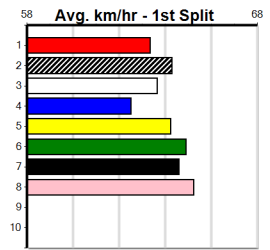

WANNON FUNCTION CENTRE (300+ RANK)

Distance: 390m, Race Type: Grade 5, Total Prizemoney: $1,530
1st: $1,000, 2nd: $320, 3rd: $160, 4th: $50

Watchdog Tips:

Bet:

Form Box Wgt Dist Track Date Time BON Margin 1st/2nd (Time) PIR Checked Comment WR Split 1 S/P Grade

SAINT MADIX [5]
BK Dog Jan-21 Sire: ASTON KIMETTO Dam: MISS LAVA
Owner(s): P Byrne
Trainer: Peter Byrne (Koroit)
Winning Distances: < 300m (0) 300 - 399m (1) 400 - 499m (2) 500 - 599m (0) 600 - 699m (0) > 700m (0)
Winning Weights: 35.5(1) 35.8(1) 36.1(1)
Race results table with columns for rank, dog name, weight, track, date, time, BON, margin, 1st/2nd, PIR, checked, comment, WR, split 1, S/P, grade.

Box History table for SAINT MADIX with columns Bx, 1st, 2nd, 3rd, 4th, 5th, 6th, 7th, 8th and Prize Best Starts Trk/Dts APM.

OLYMPIC HISTORY [5]
BK Dog Oct-21 Sire: BLUE MOON RISING Dam: VALHALLA GIRL
Owner(s): S Van oirschot
Trainer: Steven Van oirschot (Moe South)
Winning Distances: < 300m (0) 300 - 399m (2) 400 - 499m (3) 500 - 599m (0) 600 - 699m (0) > 700m (0)
Winning Weights: 28.1(1) 28.2(2) 28.3(2)
Race results table with columns for rank, dog name, weight, track, date, time, BON, margin, 1st/2nd, PIR, checked, comment, WR, split 1, S/P, grade.

Box History table for OLYMPIC HISTORY with columns Bx, 1st, 2nd, 3rd, 4th, 5th, 6th, 7th, 8th and Prize Best Starts Trk/Dts APM.

RAPHAEL ZEAL [5]
BK Dog Jun-22 Sire: SUPERIOR PANAMA Dam: ZEAL SENSATION
Owner(s): Real zeal (SYN), M Tabb, S Tabb
Trainer: Stephen Tabb (Lara)
Winning Distances: < 300m (0) 300 - 399m (3) 400 - 499m (0) 500 - 599m (0) 600 - 699m (0) > 700m (0)
Winning Weights: 32.0(1) 32.5(1) 33.0(1)
Race results table with columns for rank, dog name, weight, track, date, time, BON, margin, 1st/2nd, PIR, checked, comment, WR, split 1, S/P, grade.

Box History table for RAPHAEL ZEAL with columns Bx, 1st, 2nd, 3rd, 4th, 5th, 6th, 7th, 8th and Prize Best Starts Trk/Dts APM.

PAW TEMPE (NSW)[5]
BD Bitch Jul-22 Sire: DYNA TRON Dam: HADEEL BALE
Owner(s): B Wheeler
Trainer: Robert Camilleri (Lara)
Winning Distances: < 300m (0) 300 - 399m (4) 400 - 499m (0) 500 - 599m (0) 600 - 699m (0) > 700m (0)
Winning Weights: 28.5(1) 29.1(1) 29.2(1) 30.0(1)
Race results table with columns for rank, dog name, weight, track, date, time, BON, margin, 1st/2nd, PIR, checked, comment, WR, split 1, S/P, grade.

Box History table for PAW TEMPE (NSW) with columns Bx, 1st, 2nd, 3rd, 4th, 5th, 6th, 7th, 8th and Prize Best Starts Trk/Dts APM.

MR. QUIRKY [5]
BK Dog Jan-21 Sire: ZAMBORA BROCKIE Dam: SISCO SIZZLE
Owner(s): MANY WINNERS (SYN), A Brookes, P Keane, G Dix, G Thomson, B Keane
Trainer: Peter Keane (Koroit)
Winning Distances: < 300m (0) 300 - 399m (2) 400 - 499m (3) 500 - 599m (2) 600 - 699m (0) > 700m (0)
Winning Weights: 30.9(1) 31.3(1) 31.6(2) 31.8(1) 32.0(1) 32.2(1)
Race results table with columns for rank, dog name, weight, track, date, time, BON, margin, 1st/2nd, PIR, checked, comment, WR, split 1, S/P, grade.

Box History table for MR. QUIRKY with columns Bx, 1st, 2nd, 3rd, 4th, 5th, 6th, 7th, 8th and Prize Best Starts Trk/Dts APM.