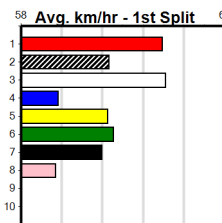

MACEY'S BISTRO (300+RANK)

Distance: 390m, Race Type: Maiden, Total Prizemoney: $1,530

1st: $1,000, 2nd: $320, 3rd: $160, 4th: $50

2

2:39PM

(VIC time)

LEKTRA OTIS (6) showed some improvement here last time out and he can go one better this time around. FREE FEED (1) has the good draw and she has continued to improve with more racing.

PAW PASCAL (3) can run a cheeky race

Watchdog Tips:

6

1

3

7

Bet:

Win 6