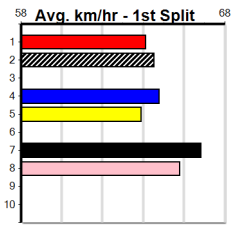

SPORTSBET MAKE IT A MULTI (300+RANK)

Distance: 390m, Race Type: Mixed 4/5, Total Prizemoney: $1,530
1st: $1,000, 2nd: $320, 3rd: $160, 4th: $50

11

5:41PM

(VIC time)

RUBY RHODE (7) was a top 22.20 winner here recently and she appears to have a fair bit on her rivals. HENRY BALE (5) is better than his form indicates and he can work into the mix mid race. GALLON OF YAP (8) has solid claims

Watchdog Tips:

7

5

8

1

Bet:

Win 7

Form Box Weight Dist Track Date Time BON Margin 1st/2nd (Time) PIR Checked Comment W/R Split 1 S/P Grade

1 ROOSTER LEGS [5] *Hard to follow but has some talent, respect*
RBD D Oct-21 KINLOCH BRAE PHANTOM MIME $6.00
Trainer: Kathleen Boyle (Lethbridge)
8th (8) 32.3 450 BAL R10 11-Dec-24 26.03 24.92 16.00LHEY PRESTO (24.92) M/877 . . . 6.77 $113.40 RWH
6th (7) 32.2 390 WBL R3 19-Dec-24 22.79 21.82 9.50LPRISTINE (22.12) M/67 . . . 8.84 $10.30 RWH
4th (2) 31.5 400 GEL R3 07-Jan-25 23.23 22.62 1.00LORYX (23.16) M/33 . . . W 8.58 $1.50 5
5th (4) 31.8 400 GEL R11 04-Mar-25 23.23 22.60 6.50LBRIELLE (22.80) M/76 . . . 8.76 $10.70 5
Owner(s): K Boyle

Winning Boxes							
1	2	3	4	5	6	7	8
1	1						2
Prize				$6,010.00			
Best				22.79			
Starts				19-4-1-3			
Trk/Dst				2-0-0-0			
APM				$1266			

2 SILVER TAQUISHA [5] *Wide runner, needs to lead, finds bother*
BK B Feb-21 BARCIA BALE SILVER CUPCAKE $7.50
Trainer: Keith Lloyd (Balliang)
7th (4) 28.6 450 BAL R7 20-Jan-25 26.44 25.32 13.00LLAMIA NONNA MARY (25.56) M/577 . . . 6.73 $7.70 SH
7th (2) 28.2 400 GEL R7 28-Jan-25 23.55 22.32 18.00LBOMBARDA MAXIMA (22.32) M/58 . . . W 8.56 $26.10 X45
5= (4) 28.5 390 BAL R12 10-Feb-25 22.62 22.09 8.00LPAW USAMI (22.09) S/65 . . . 8.78 $13.60 T3-5
8th (8) 28.6 400 GEL R11 15-Feb-25 23.56 22.48 12.00LBURN AROUND (22.75) S/77 . . . W 8.93 $14.00 5
Owner(s): D Burnett

Winning Boxes							
1	2	3	4	5	6	7	8
1	2	3			3	1	1
Prize				$28,945.00			
Best				22.57			
Starts				80-11-7-7			
Trk/Dst				2-0-1-0			
APM				$2717			

3 *** VACANT BOX ***
Trainer:
Owner(s):

4 INGA AMY [5] *Front runner, will cop pressure, place best*
BK B Sep-22 BEAST UNLEASHED INGA MIA $10.00
Trainer: Vito Inguanti (Camperdown)
1st (8) 27.1 390 WBL R5 03-Feb-25 22.83 22.16 0.50LBLACK BOW (22.87) M/22 . . . 8.81 $9.50 5
5th (7) 26.9 400 GEL R5 15-Feb-25 23.28 22.48 7.00LVALLETTA DASH (22.81) M/55 . . . 8.84 $25.50 X45
4th (1) 27.0 400 GEL R4 25-Feb-25 23.57 22.83 9.00LMR. FRANKIE LEE (22.97) Q/25 . . . 8.64 $29.20 T3-5
4th (7) 27.0 400 GEL R9 06-Mar-25 23.42 22.85 7.00LBLACK TYCOON (22.95) M/64 . . . SW 8.80 $8.10 T3-5
Owner(s): P Inguanti

Winning Boxes							
1	2	3	4	5	6	7	8
1	2						1
Prize				$6,190.00			
Best				22.47			
Starts				32-4-3-3			
Trk/Dst				12-4-2-0			
APM				$3260			

5 HENRY BALE (NSW)[4] *Better than form, strong in the run home, danger*
RF D Dec-21 FERAL FRANKY ZELZER ALLEN $8.00
Trainer: Shaun Baulch (Mortlake)
5th (6) 35.5 390 BAL R4 10-Feb-25 22.56 22.09 4.00LBIG CONE TONE (22.29) M/46 . . . 8.57 $2.90 T3-5
4th (7) 34.7 390 WBL R6 17-Feb-25 22.59 22.12 5.50LMYOLA THUNDER (22.24) M/33 . . . 8.69 $5.70 X45
8th (5) 34.5 390 BAL R10 21-Feb-25 22.82 21.63 11.00LXISAN BALE (22.06) M/78 . . . 8.83 $28.80 5NP
7th (4) 34.8 450 WBL R8 24-Feb-25 26.35 25.59 9.50LAMINAH (25.70) M/676 . . . 6.94 $8.50 X45
Owner(s): S Baulch

Winning Boxes							
1	2	3	4	5	6	7	8
1			1	1	1		1
Prize				$13,925.00			
Best				22.30			
Starts				46-5-6-10			
Trk/Dst				5-1-0-2			
APM				$4120			

6 *** VACANT BOX ***
Trainer:
Owner(s):