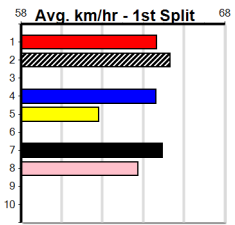

CASSIGN DESIGN (300+RANK)

Distance: 390m, Race Type: Mixed 6/7, Total Prizemoney: $1,530
1st: $1,000, 2nd: $320, 3rd: $160, 4th: $50

4

3:14PM

(VIC time)

BATTLEFIELD LASS (5) was a dominant 22.87 Geelong winner last time and she looks suited in this event. ASTON NAXXAR (1) has shown improvement of late and the draw should help this time. MANA'S WAY (7) has solid claims

Watchdog Tips:

5

1

7

8

Bet:

Win 5

Form	Box	Weight	Dist	Track	Date	Time	BON	Margin	1st/2nd (Time)	PIR	Checked	Comment	W/R	Split 1	S/P	Grade

1 ASTON NAXXAR [7] *Shown improvement of late, well drawn, danger* **$3.60**

BEED D Mar-22 FERNANDO BALE ASTON PERIGNON

Trainer: Glenn Campbell (Anakie)

3rd (7)	30.2	400	GEL	R2	11-Feb-25	23.14	22.51	7.50	LASTON CAPER (22.64)	M/22	.	.	.	8.52	$13.60	7
5th (6)	30.3	390	WBL	R5	24-Feb-25	23.03	22.18	7.00	LASTON KATY (22.55)	S/35	.	.	.	8.79	$9.00	X67
3rd (1)	30.5	390	BAL	R10	27-Feb-25	22.50	22.09	3.5L	PARNASSUS (22.26)	M/13	.	.	.	8.52	$3.50	T3-7
5th (7)	30.0	390	WBL	R5	03-Mar-25	23.20	22.09	9.50	LASTON VERGARA (22.56)	M/75	.	.	.	9.00	$11.40	X67

Owner(s): R Borda

Winning Boxes

1	2	3	4	5	6	7	8
1							
	1						
Prize							
Best							
Starts							
Trk/Dst							
APM							

2 SAINT CASSIDY [6] *Strong winner last time, this is harder, tested* **$6.50**

BE B Nov-22 FERNANDO BALE MEPUNGA STELLAR

Trainer: Narelle Byrne (Koroit)

8th (5)	28.9	390	WBL	R4	02-Jan-25	23.44	22.01	13.00	LSPRING ALECIA (22.56)	M/58	.	.	.	8.94	$6.00	7
3rd (8)	28.1	390	WBL	R5	17-Feb-25	22.67	22.12	3.00	PAW VALENTINA (22.47)	Q/33	.	.	.	8.76	$9.80	7
5th (1)	28.3	390	WBL	R3	24-Feb-25	22.71	22.18	8.00	LAURISTON GIRL (22.18)	Q/33	.	.	.	8.85	$7.00	X67
1st (1)	28.3	390	WBL	R4	03-Mar-25	22.75	22.09	0.50	MANA'S WAY (22.78)	M/11	.	.	.	8.63	$1.70	X67

Owner(s): P Byrne

Winning Boxes

1	2	3	4	5	6	7	8
2							
Prize							
Best							
Starts							
Trk/Dst							
APM							

3 *** VACANT BOX ***

Trainer:
Owner(s):

Winning Boxes

1	2	3	4	5	6	7	8
Prize							
Best							
Starts							
Trk/Dst							
APM							

4 ASTON TYSON [7] *Better than his past few runs but needs to lift* **$10.00**

BK D Mar-22 FERNANDO BALE ASTON DINNIGAN

Trainer: Glenn Campbell (Anakie)

4th (2)	32.3	390	SHP	R9	03-Oct-24	22.84	22.08	2.25	LHE'S A ROCK (22.69)	Q/41	.	.	.	8.65	$18.30	T3-7
5th (1)	31.9	390	SHP	R2	12-Oct-24	22.72	21.99	8.50	LSACHIN (22.16)	Q/34	.	.	.	8.53	$23.50	7
5th (7)	32.3	390	BAL	R4	17-Oct-24	23.38	22.15	13.00	LZIPPING VELMA (22.52)	M/34	.	V21	.	8.86	$18.10	T3-7
8th (2)	32.8	390	WBL	R4	24-Feb-25	23.62	22.18	15.00	L MAYBE SPAGHETTI (22.58)	M/36	.	.	.	8.90	$12.70	X67

Owner(s): R Borda

Winning Boxes

1	2	3	4	5	6	7	8
							1
Prize							
Best							
Starts							
Trk/Dst							
APM							

5 BATTLEFIELD LASS [6] *Strong 22.87 Geelong winner, go close again* **$2.40**

F B Aug-21 WHISKEY RIOT CRUISING BY

Trainer: Kathleen Boyle (Lethbridge)

7th (7)	23.8	460	GEL	R9	09-Feb-24	26.66	25.54	7.50	L PICCOLO BALE (26.14)	M/337	.	.	.	6.76	$10.50	7
ST (-)	24	400	GEL		11-Feb-25	22.63		0.01	L Trial Cleared	M	.	1of1	.	.	$.	ST
7th (6)	23.9	390	BAL	R3	19-Feb-25	23.19	21.92	14.00	L RHYTHM TO SPARE (22.23)	M/67	.	.	W	8.78	$11.20	X67
1st (5)	23.6	400	GEL	R9	04-Mar-25	22.87	22.60	4.75	L PAW FORRESTER (23.19)	Q/21	.	.	SW	8.62	$2.00	7

Owner(s): BATTLEFIELD LASS (SYN), K Boyle, A Clarke

Winning Boxes

1	2	3	4	5	6	7	8
				2			
Prize							
Best							
Starts							
Trk/Dst							
APM							

6 *** VACANT BOX ***

Trainer:
Owner(s):

Winning Boxes

1	2	3	4	5	6	7	8
Prize							
Best							
Starts							
Trk/Dst							
APM