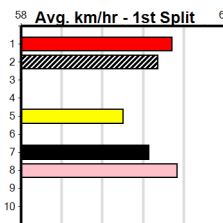

SPORTSBET GREEN TICKS (300+RANK)

Distance: 390m, Race Type: Mixed 6/7, Total Prizemoney: $1,530
1st: $1,000, 2nd: $320, 3rd: $160, 4th: $50

3

2:55PM

(VIC time)

KING OF KINDRED (2) has been luckless since his top debut win here and he can make amends this time around. LEKTRA BILLS (4) has continued to get better with every run and he will be in the firing line throughout. PANAMA REBEL (1) has claims

Watchdog Tips:

2

4

1

7

Bet:

Win 2