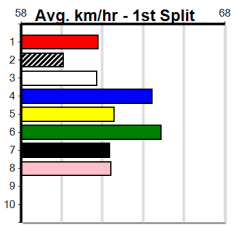

FIND US ON FACEBOOK (300+RANK)

Distance: 450m, Race Type: Grade 5, Total Prizemoney: $1,530
1st: $1,000, 2nd: $320, 3rd: $160, 4th: $50

8

4:35PM

(VIC time)

OBSTROPALOUS (4) has been impressive in his past two and he will find this a little easier.
STEADFAST EDDIE (2) caught the eye two runs back and he just needs a little luck in running.
TEMPER TRAP (1) has the good draw.

Watchdog Tips:

4

2

1

7

Bet:

Win 4