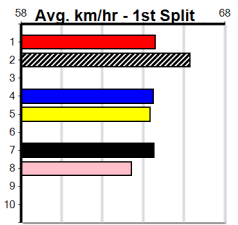

**10 \*\*\* NO RESERVE \*\*\***  
 Trainer:  
 Owner(s):

12

5:59PM

(VIC time)

ONE MORE RACE TO GO (300+RANK)

Distance: 390m, Race Type: Grade 5, Total Prizemoney: \$1,530
1st: \$1,000, 2nd: \$320, 3rd: \$160, 4th: \$50