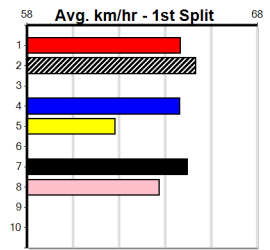

CASSIGN DESIGN (300+RANK)

4

3:14PM

(VIC time)

Distance: 390m, Race Type: Mixed 6/7, Total Prizemoney: $1,530
1st: $1,000, 2nd: $320, 3rd: $160, 4th: $50

BATTLEFIELD LASS (5) was a dominant 22.87 Geelong winner last time and she looks suited in this event. ASTON NAXXAR (1) has shown improvement of late and the draw should help this time. MANA'S WAY (7) has solid claims

Watchdog Tips: **5** **1** **7** **8** **Bet:** **Win 5**

1

ASTON NAXXAR [7] **Shown improvement of late, well drawn, danger** **$3.60**
BEBD Dog Mar-22 Sire: FERNANDO BALE Dam: ASTON PERIGNON Trainer: Glenn Campbell (Anakie)
Owner(s): R Borda
Winning Distances: < 300m (0) 300 - 399m (1) 400 - 499m (0) 500 - 599m (0) 600 - 699m (0) > 700m (0)
Winning Weights: 30.0(1)

Run	Pos	Dist	Track	Race	Date	Time	Margin	1st/2nd (Time)	PIR	Checked	Comment	WR	Split 1	S/P	Grade
4th	(8)	30.5	390	WBL	R3	13-Jan-25	22.84	22.26	8.00L PAW ELECTRA (22.30)	M/34	.	.	8.74	$9.20	M
3rd	(8)	30.1	390	WBL	R3	20-Jan-25	23.15	22.29	10.00 PAW MUNICH (22.48)	M/43	.	.	8.92	$10.10	M
1st	(3)	30.0	390	WBL	R2	27-Jan-25	22.53	22.29	4.50L GRAND LULU (22.83)	M/11	.	.	8.78	$5.40	M
2nd	(3)	30.7	400	GEL	R4	04-Feb-25	23.75	22.71	4.00L SILENT WHISPER (23.48)	M/44	.	.	8.71	$5.10	X67
3rd	(7)	30.2	400	GEL	R2	11-Feb-25	23.14	22.51	7.50L ASTON CAPER (22.64)	M/22	.	.	8.52	$13.60	7
5th	(6)	30.3	390	WBL	R5	24-Feb-25	23.03	22.18	7.00L ASTON KATY (22.55)	S/35	.	.	8.79	$9.00	X67
3rd	(1)	30.5	390	BAL	R10	27-Feb-25	22.50	22.09	3.5L PARNASSUS (22.26)	M/13	.	.	8.52	$3.50	T3-7
5th	(7)	30.0	390	WBL	R5	03-Mar-25	23.20	22.09	9.50L ASTON VERGARA (22.56)	M/75	.	.	9.00	$11.40	X67

Last 3 wins NOT included above

Bx	1st	2nd	3rd	4th	5th	6th	7th	8th
1			1					
2		1						
3	1	1						
4		1	1					1 1
5					1	1		
6		1			2			1
7		1	1		1			
8		1	2	1				2

Prize Best	$4280.00
Starts	22.53(3)-27/1/25
Trk/Dts	26-1-6-5
APM	5-1-0-1 2028

2

SAINT CASSIDY [6] **Strong winner last time, this is harder, tested** **$6.50**
BE Bitch Nov-22 Sire: FERNANDO BALE Dam: MEPUNGA STELLAR Trainer: Narelle Byrne (Koroit)
Owner(s): P Byrne
Winning Distances: < 300m (0) 300 - 399m (2) 400 - 499m (0) 500 - 599m (0) 600 - 699m (0) > 700m (0)
Winning Weights: 27.0(1) 28.3(1)

Run	Pos	Dist	Track	Race	Date	Time	Margin	1st/2nd (Time)	PIR	Checked	Comment	WR	Split 1	S/P	Grade
7th	(1)	27.0	410	HOR	R3	17-Sep-24	23.92	23.11	12.00 PAW ROXY (23.13)	M/55	.	.	10.75	$11.40	7
4th	(5)	27.5	390	WBL	R3	30-Sep-24	22.88	22.34	3.00L FORGOTTEN TIME (22.68)	Q/33	.	.	8.83	$2.90	7
2nd	(4)	27.7	390	WBL	R4	07-Oct-24	22.85	22.32	2.00L PACK YOUR BAGS (22.72)	Q/45	.	.	8.95	$5.00	7
6th	(2)	28.6	390	WBL	R9	26-Dec-24	22.96	21.98	9.00L PEGASUS BALE (22.35)	M/66	.	.	8.94	$19.10	7
8th	(5)	28.9	390	WBL	R4	02-Jan-25	23.44	22.01	13.00 SPRING ALECIA (22.56)	M/58	.	.	8.94	$6.00	7
3rd	(8)	28.1	390	WBL	R5	17-Feb-25	22.67	22.12	3.00L PAW VALENTINA (22.47)	Q/33	.	.	8.76	$9.80	7
5th	(1)	28.3	390	WBL	R3	24-Feb-25	22.71	22.18	8.00L LAURISTON GIRL (22.18)	Q/33	.	.	8.85	$7.00	X67
1st	(1)	28.3	390	WBL	R4	03-Mar-25	22.75	22.09	0.50L MANA'S WAY (22.78)	M/11	.	.	8.63	$1.70	X67

Last 3 wins NOT included above

Bx	1st	2nd	3rd	4th	5th	6th	7th	8th
1	2				2		1	
2						1		
3								
4		1						
5				1				1
6								
7								
8		1						

Prize Best	$2530.00
Starts	22.67(8)-17/2/25
Trk/Dts	10-2-1-1
APM	8-1-1-1 1708

3

*** VACANT BOX ***
Sire: Dam: Trainer:
Owner(s):
Winning Distances: < 300m (0) 300 - 399m (0) 400 - 499m (0) 500 - 599m (0) 600 - 699m (0) > 700m (0)
Winning Weights: