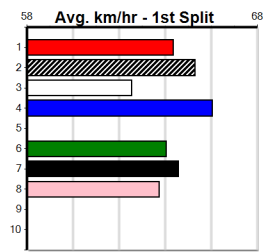

WARRNAMBOOL RACE 13 (300+RANK)

Distance: 390m, Race Type: Grade 5, Total Prizemoney: $1,530
1st: $1,000, 2nd: $320, 3rd: $160, 4th: $50

MAYBE SPAGHETTI (7) was never headed in his handy 22.58 win here and he should prove hard to reel in again. ASTON SINATRA (8) has a solid turn of foot and he will get a nice cart across early on. REDEMPTION ROCK (1) has claims

Watchdog Tips: 7 8 1 2 Bet: Win 7

REDEMPTION ROCK [5] Better than form, draw helps, major player $3.60
Owner(s): S Randle
Winning Distances: < 300m (0) 300 - 399m (6) 400 - 499m (1) 500 - 599m (0) 600 - 699m (0) > 700m (0)
Box History table and Prize Best Starts table included.

CANYA ENHANCE (NSW)[5] Hit or miss early but has the talent, keep safe $4.50
Owner(s): M Roberts
Winning Distances: < 300m (0) 300 - 399m (2) 400 - 499m (3) 500 - 599m (0) 600 - 699m (0) > 700m (0)
Box History table and Prize Best Starts table included.

INDY DELTA [5] Lacking confidence, may find bother, risky $10.00
Owner(s): S Baulch
Winning Distances: < 300m (0) 300 - 399m (4) 400 - 499m (1) 500 - 599m (0) 600 - 699m (0) > 700m (0)
Box History table and Prize Best Starts table included.

MORaine LILLY [5] Can show early speed at times, place claims $8.00
Owner(s): MORaine (SYN), G Judd, S Judd
Winning Distances: < 300m (0) 300 - 399m (1) 400 - 499m (3) 500 - 599m (0) 600 - 699m (0) > 700m (0)
Box History table and Prize Best Starts table included.

*** VACANT BOX ***
Owner(s):
Winning Distances: < 300m (0) 300 - 399m (0) 400 - 499m (0) 500 - 599m (0) 600 - 699m (0) > 700m (0)
Trainer:
Box History

1

2

3

4

5