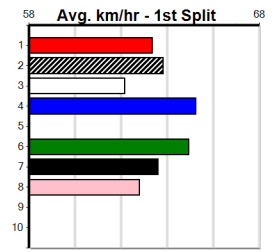

BROAD TREE CARE (300+RANK)

Distance: 390m, Race Type: Grade 5, Total Prizemoney: $1,530
1st: $1,000, 2nd: $320, 3rd: $160, 4th: $50

TESTED (8) showed improvement when placed here last time and she can go one better this time around. RONNY ALLSORTS (4) has a solid record here and he can settle near the speed. SLEEK MONIQUE (1) has claims

Watchdog Tips: 8 4 1 3 Bet: Win 8

SLEEK MONIQUE [5] Far from disgraced last time, can threaten $3.60
BK Bitch May-21 Sire: MY REDEEMER Dam: MIMSTAR
Trainer: Marcus Lloyd (Balliang)
Winning Distances: < 300m (0) 300 - 399m (3) 400 - 499m (3) 500 - 599m (0) 600 - 699m (0) > 700m (0)
Winning Weights: 25.5(1) 26.0(1) 26.3(1) 26.4(1) 26.8(1) 27.2(1)
Box History table and Prize Best Starts Trk/Dts APM table.

ALL DAMIRO (NSW)[5] Needs to lead, can push wide, next time $7.50
BK Dog Jan-21 Sire: FERNANDO BALE Dam: MISS SPLENDAMIRO
Trainer: Mark Roberts (Terang)
Winning Distances: < 300m (0) 300 - 399m (2) 400 - 499m (4) 500 - 599m (2) 600 - 699m (0) > 700m (0)
Winning Weights: 26.7(1) 26.8(2) 26.9(1) 27.0(1) 28.1(2) 28.6(1)
Box History table and Prize Best Starts Trk/Dts APM table.

LITTLE BREW [5] No luck of late, has the talent, keep safe $4.20
BK Bitch Mar-21 Sire: COSMIC RUMBLE Dam: MEPUNGA REMI
Trainer: Raymond Brewer (Camperdown)
Winning Distances: < 300m (0) 300 - 399m (4) 400 - 499m (0) 500 - 599m (0) 600 - 699m (0) > 700m (0)
Winning Weights: 26.5(1) 26.8(1) 26.9(1) 27.1(1)
Box History table and Prize Best Starts Trk/Dts APM table.

RONNY ALLSORTS [5] Better than form, drop in class, main danger $6.00
WF Dog Nov-21 Sire: FERNANDO BALE Dam: SIXTEEN PEGS
Trainer: Peter Fulton (Ecklin South)
Winning Distances: < 300m (0) 300 - 399m (3) 400 - 499m (1) 500 - 599m (0) 600 - 699m (0) > 700m (0)
Winning Weights: 28.6(1) 29.3(1) 29.5(1) 29.8(1)
Box History table and Prize Best Starts Trk/Dts APM table.

*** VACANT BOX ***
Sire: Dam:
Owner(s):
Trainer:
Winning Distances: < 300m (0) 300 - 399m (0) 400 - 499m (0) 500 - 599m (0) 600 - 699m (0) > 700m (0)
Winning Weights:
Box History

1

2

3

4

5