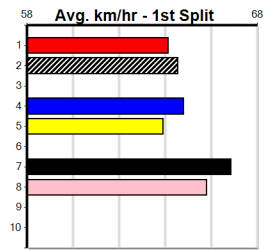

SPORTSBET MAKE IT A MULTI (300+RANK)

Distance: 390m, Race Type: Mixed 4/5, Total Prizemoney: $1,530
1st: $1,000, 2nd: $320, 3rd: $160, 4th: $50

RUBY RHODE (7) was a top 22.20 winner here recently and she appears to have a fair bit on her rivals. HENRY BALE (5) is better than his form indicates and he can work into the mix mid race. GALLON OF YAP (8) has solid claims

Watchdog Tips: 7 5 8 1 Bet: Win 7

ROOSTER LEGS [5] Hard to follow but has some talent, respect $6.00
RBD Dog Oct-21 Sire: KINLOCH BRAE Dam: PHANTOM MIME
Trainer: Kathleen Boyle (Lethbridge)
Winning Distances: < 300m (0) 300 - 399m (1) 400 - 499m (3) 500 - 599m (0) 600 - 699m (0) > 700m (0)
Winning Weights: 32.0(1) 32.2(2) 32.5(1)
1st (8) 32.2 400 GEL R10 30-Oct-24 22.91 22.68 1.75L RIVERDALE CLYDE (23.02) M/32 . . . 8.54 $4.30 6G
8th (5) 31.5 425 BEN R4 15-Nov-24 25.01 23.97 15.00 RED EMPEROR (23.98) M/788 . . . 6.77 $29.40 RWH
3rd (1) 32.1 400 GEL R3 30-Nov-24 22.96 22.48 1.5L FANCY KIAARN (22.87) M/54 . . . SW . 8.68 $3.00 5
1st (8) 32.2 400 GEL R6 05-Dec-24 22.57 22.56 7.00L ROXY CRUMPET (23.04) M/21 . . . . 8.46 $1.90 5
8th (8) 32.3 450 BAL R10 11-Dec-24 26.03 24.92 16.00 HEY PRESTO (24.92) M/877 . . . . 6.77 $113.40 RWH
6th (7) 32.2 390 WBL R3 19-Dec-24 22.79 21.82 9.50L PRISTINE (22.12) M/67 . . . . 8.84 $10.30 RWH
4th (2) 31.5 400 GEL R3 07-Jan-25 23.23 22.62 1.00L ORYX (23.04) M/33 . . . W 8.58 $1.50 5
5th (4) 31.8 400 GEL R11 04-Mar-25 23.23 22.60 6.50L BRIELLE (22.80) M/76 . . . . 8.76 $10.70 5
Last 3 wins NOT included above
1st (3) 32.5 300 HVL R4 13-Dec-23 16.90 16.63 1.00L HUDSON FLYER (16.95) M/2 . . . . 3.94 $4.90 M
1st (1) 32.0 400 GEL R11 20-Feb-24 22.58 22.58 2.50L TWO TOOTS (22.74) Q/11 . . . . 8.39 $4.50 T3-7

SILVER TAQUISHA [5] Wide runner, needs to lead, finds bother $7.50
BK Bitch Feb-21 Sire: BARCIA BALE Dam: SILVER CUPCAKE
Trainer: Keith Lloyd (Balliang)
Winning Distances: < 300m (0) 300 - 399m (1) 400 - 499m (8) 500 - 599m (2) 600 - 699m (0) > 700m (0)
Winning Weights: 26.8(1) 26.9(1) 27.0(1) 27.1(1) 27.2(1) 27.4(1) 27.6(1) 28.0(1) 28.1(1) 28.3(1) 28.7(1)
4th (7) 28.1 400 GEL R12 24-Dec-24 22.95 22.49 6.00L ASTON MONARCHY (22.54) M/46 . . . VO . 8.61 $30.40 5
1st (2) 28.3 400 GEL R12 31-Dec-24 22.97 22.76 1.25L DROOPY'S BREW (23.05) M/33 . . . W 8.49 $2.00 5
2nd (7) 28.3 400 GEL R3 07-Jan-25 23.17 22.62 0.10L ORYX (23.16) Q/22 . . . . W 8.48 $4.40 5
1st (6) 28.7 390 BAL R13 13-Jan-25 22.34 22.08 1.00L CAR WASH CHAOS (22.39) M/22 . . . . . 8.49 $43.60 T3-5
7th (4) 28.6 450 BAL R7 20-Jan-25 26.44 25.32 13.00 LAMIA NONNA MARY (25.56) M/577 . . . . . 6.73 $7.70 SH
7th (2) 28.2 400 GEL R7 28-Jan-25 23.55 22.32 18.00 BOMBARDA MAXIMA (22.32) M/58 . . . . W 8.56 $26.10 X45
5= (4) 28.5 390 BAL R12 10-Feb-25 22.62 22.09 8.00L PAW USAMI (22.09) S/65 . . . . . 8.78 $13.60 T3-5
8th (8) 28.6 400 GEL R11 15-Feb-25 23.56 22.48 12.00 BURN AROUND (22.75) S/77 . . . . W 8.93 $14.00 5
Last 3 wins NOT included above
1st (1) 27.0 400 GEL R12 29-Sep-23 22.85 22.36 0.10L TINKER CHARLES (22.86) Q/22 . . . . . 8.50 $4.80 5
1st (8) 27.6 520 GEL R4 22-Dec-23 30.40 30.40 2.75L YOU YANG YAALA (30.58) M/1111 . . . SW . 5.41 $8.90 5H
1st (4) 28.0 400 GEL R12 03-Sep-24 22.78 22.31 0.50L LILY CRACKERS (22.80) Q/14 . . . . . 8.39 $5.60 5

*** VACANT BOX ***
Sire: Dam:
Owner(s):
Winning Distances: < 300m (0) 300 - 399m (0) 400 - 499m (0) 500 - 599m (0) 600 - 699m (0) > 700m (0)
Trainer:
Box History