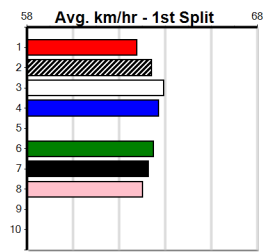

WOOD MOTORCYCLE & MOWER (300+RANK)

Distance: 390m, Race Type: Mixed 6/7, Total Prizemoney: $1,530
1st: $1,000, 2nd: $320, 3rd: $160, 4th: $50

SULTAN OF SWOON (2) is better than his form indicates and he will appreciate the drop in class.
ASTON CIARRA (3) has been placed in four of seven here and she can settle on the speed. ASTON
FARRELL (8) has solid claims

Watchdog Tips: **2** **3** **8** **6** **Bet:** **Win 2**

1

MAJOR MISTAKE [7] **$7.50**

BK Bitch Dec-22 **Sire: ORSON ALLEN Dam: MAJOR SPOILS**

Owner(s): B Dowler **Trainer: Brian Hodgson (Smythesdale)**

Winning Distances: < 300m (0) 300 - 399m (1) 400 - 499m (0) 500 - 599m (0) 600 - 699m (0) > 700m (0)

Winning Weights: 25.8(1)

Rank	Sex	Age	Dist	Track	Date	Time	Margin	1st/2nd (Time)	PIR	Checked	Comment	WR	Split 1	S/P	Grade
2nd (7)	25.6	410	HOR	R1	27-Dec-24	24.20	23.28	8.00L TURN THE TIDE (23.67)	M/22	.	.	.	10.71	$17.20	M
5th (1)	25.5	410	HOR	R2	31-Dec-24	24.07	23.29	11.00 CANYA JUMP (23.35)	M/55	.	.	.	10.96	$6.00	RW
5th (2)	25.6	410	HOR	R1	06-Jan-25	24.13	22.89	14.00 PAW SAKAKIBURA (23.21)	S/56	.	.	.	10.55	$10.60	M
1st (7)	25.8	300	HVL	R1	12-Jan-25	17.19	16.68	1.00L INGA FREDDY (17.26)	M/5	.	SW	.	4.10	$4.80	MH
8th (2)	25.9	300	HVL	R1	19-Jan-25	17.49	16.50	9.00L VOLTAGE (16.88)	S/8	.	.	.	4.14	$4.40	MF
7th (1)	26.0	390	BAL	R4	22-Jan-25	23.09	21.93	15.00 AUSSIE FRED (22.05)	S/77	.	.	.	8.83	$44.60	X67
6th (1)	26.4	390	BAL	R9	03-Feb-25	23.21	22.23	11.00 SPECIAL PLAYS (22.44)	S/86	.	.	.	9.00	$20.40	T3-7
6th (6)	26.0	410	HOR	R2	11-Feb-25	23.74	22.82	9.50L PAW ELECTRA (23.08)	S/46	.	.	.	10.57	$47.20	7

Last 3 wins NOT included above

Bx	1st	2nd	3rd	4th	5th	6th	7th	8th
1					1	1	1	
2								2
3								
4								
5								
6						1		
7	1	1						
8								

Prize Best	$2200.00
Starts	FSH
Trk/Dts	9-1-1-0
APM	0-0-0-0
	1656

2

SULTAN OF SWOON [6] **$4.60**

BK Dog Jun-22 **Sire: SUPERIOR PANAMA Dam: SASSY IZZY**

Owner(s): Long Way To The Top (SYN), D Carr, E Christian **Trainer: Deb Carr (Mininera)**

Winning Distances: < 300m (0) 300 - 399m (0) 400 - 499m (2) 500 - 599m (0) 600 - 699m (0) > 700m (0)

Winning Weights: 36.5(1) 36.8(1)

Rank	Sex	Age	Dist	Track	Date	Time	Margin	1st/2nd (Time)	PIR	Checked	Comment	WR	Split 1	S/P	Grade
F (2)	37.3	410	HOR	R4	24-Sep-24	0.00	22.93	. PAW HUNTER (23.56)	M/76	.	V0	.	11.98	$16.80	6G
6th (8)	37.3	425	BEN	R1	04-Oct-24	24.89	23.88	13.00 LIGHTNING RANGE (24.05)	S/676	.	.	.	6.84	$13.70	X67
3rd (1)	37.6	410	HOR	R10	15-Oct-24	23.66	22.86	5.50L PAW MANNY (23.30)	Q/13	.	.	.	10.36	$15.40	6G
3rd (6)	37.9	450	BAL	R7	24-Oct-24	26.06	25.39	8.00L STAPLETON (25.51)	S/533	.	.	.	6.79	$12.10	6G
7th (2)	38.0	410	HOR	R9	29-Oct-24	24.39	23.25	16.00 NOSEY PARKER (23.34)	M/77	.	.	.	10.82	$35.90	6G
8th (7)	38.0	450	BAL	R7	04-Nov-24	27.15	25.74	20.00 MAX KANE (25.80)	S/888	.	V28	.	7.07	$6.70	T3-RW
8th (5)	37.3	450	WBL	R5	27-Feb-25	26.73	25.23	22.00 REIKO TEDESCO (25.23)	M/788	.	.	.	7.18	$74.80	6G
6th (8)	37.6	450	WBL	R3	06-Mar-25	26.34	25.25	13.00 PAW OLYSLAGERS (25.49)	S/445	.	.	.	6.90	$105.00	X67

Last 3 wins NOT included above

Bx	1st	2nd	3rd	4th	5th	6th	7th	8th
1	1		1					
2							1	
3	1							
4		2	1	1			1	
5			1		1			2
6		1	1			2		
7								1
8					1	2		

Prize Best	$5030.00
Starts	22.62(8)-10/6/24
Trk/Dts	22-2-3-4
APM	4-0-0-0
	1306