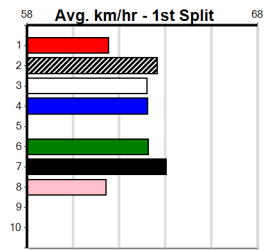

13 RACES TODAY (300+RANK)

1

2:17PM

(VIC time)

Distance: 450m, Race Type: Maiden, Total Prizemoney: $1,530
1st: $1,000, 2nd: $320, 3rd: $160, 4th: $50

SUPER MAX (3) showed improvement when placed at Shepparton and he can go one better this time around. BELAIR NOMAD (2) has been placed in two of four here and he will be strong in the run home. SOLAR TESS (4) has solid claims

Watchdog Tips: **3** **2** **4** **8** **Bet:** **Win 3**

Form Box	Wgt	Dist	Track	Date	Time	BON	Margin	1st/2nd (Time)	PIR	Checked	Comment	WR	Split 1	S/P	Grade		
1	SCATTERED (NSW) [M] Resuming, may need a run or two, place $10.00																
	BK	Dog	Jan-22			Sire: ZACK MONELLI		Dam: JENNIFER ECCLES		Trainer: Russell Edwards (Devon Meadow)							
	Owner(s): CHANA RACING (SYN), T Cogger, M Cogger																
	Winning Distances: < 300m (0) 300 - 399m (0) 400 - 499m (0) 500 - 599m (0) 600 - 699m (0) > 700m (0)																
	Winning Weights:																
	5th (8)	31.6	460	WGL	R1	16-Apr-24	26.69	25.63	8.00L OLIVER KELTON (26.16)	S/755	.	.	.	6.85	$10.50	M	
	4th (8)	31.6	435	SLE	R4	24-Apr-24	25.68	24.60	6.00L HOT HAILEY (25.29)	M/544	.	.	.	5.45	$3.80	M	
	6th (4)	30.8	460	WGL	R1	11-Jul-24	27.30	26.48	6.00L SCOTTY'S STACY (26.89)	M/265	.	SW	.	6.77	$4.60	T3-M	
	7th (2)	30.2	400	WGL	R1	25-Jul-24	23.80	23.01	9.00L OUR VISION (23.18)	M/56	.	.	.	8.69	$6.90	T3-M	
	ST (-)	30.7	400	GEL		06-Mar-25	23.62		0.01L Trial Cleared	S	.	1of1	.			ST	
Last 3 wins NOT included above																	
<table border="1"> <thead> <tr> <th>Bx</th> <th>1st</th> <th>2nd</th> <th>3rd</th> <th>4th</th> <th>5th</th> <th>6th</th> <th>7th</th> <th>8th</th> </tr> </thead> <tbody> <tr><td>1</td><td></td><td></td><td></td><td></td><td></td><td></td><td></td><td></td></tr> <tr><td>2</td><td></td><td></td><td></td><td></td><td></td><td></td><td></td><td>1</td></tr> <tr><td>3</td><td></td><td></td><td></td><td></td><td></td><td></td><td></td><td></td></tr> <tr><td>4</td><td></td><td></td><td></td><td></td><td></td><td>1</td><td></td><td></td></tr> <tr><td>5</td><td></td><td></td><td></td><td></td><td></td><td></td><td></td><td></td></tr> <tr><td>6</td><td></td><td></td><td></td><td></td><td></td><td></td><td></td><td></td></tr> <tr><td>7</td><td></td><td></td><td></td><td></td><td></td><td></td><td></td><td></td></tr> <tr><td>8</td><td></td><td></td><td></td><td>1</td><td>1</td><td></td><td></td><td></td></tr> </tbody> </table>																	
<table border="1"> <tr><td>Prize Best</td><td colspan="2"></td><td>$50.00</td><td colspan="2"></td><td></td><td></td><td></td></tr> <tr><td>Starts</td><td colspan="2"></td><td>4-0-0-0</td><td colspan="2"></td><td>FSH</td><td></td><td></td></tr> <tr><td>Trk/Dts</td><td colspan="2"></td><td>0-0-0-0</td><td colspan="2"></td><td></td><td></td><td></td></tr> <tr><td>APM</td><td colspan="2"></td><td>10</td><td colspan="2"></td><td></td><td></td><td></td></tr> </table>																	

2	BELAIR NOMAD [M] Placed in two of four here, strong late, danger $4.60																
	BK	Dog	Nov-22			Sire: ASTON RUPEE		Dam: MEPUNGA BELLA		Trainer: Trevor Steel (Nullawarre North)							
	Owner(s): G Wickham																
	Winning Distances: < 300m (0) 300 - 399m (0) 400 - 499m (0) 500 - 599m (0) 600 - 699m (0) > 700m (0)																
	Winning Weights:																
	4th (2)	33.2	390	WBL	R1	23-Jan-25	22.87	21.97	6.50L KEY PHILOSOPHY (22.43)	M/76	.	.	.	9.06	$25.60	M	
	4th (2)	33.1	390	WBL	R2	27-Jan-25	23.02	22.29	7.00L ASTON NAXXAR (22.53)	M/54	.	.	.	9.18	$4.90	M	
	2nd (5)	32.9	450	WBL	R4	03-Feb-25	26.31	25.72	3.5L GO BACK (26.07)	M/543	.	.	.	6.79	$10.90	M	
	6th (6)	32.7	390	WBL	R1	06-Feb-25	22.98	21.86	12.00L BIG BOY JETT (22.20)	M/66	.	.	.	9.05	$32.60	M	
	5th (8)	32.4	390	WBL	R1	10-Feb-25	22.93	22.04	6.00L PAW VALENTINA (22.51)	M/66	.	.	.	8.82	$7.50	M	
3rd (1)	32.4	390	WBL	R1	17-Feb-25	22.86	22.12	4.25L PAW RAZOR (22.57)	M/32	.	.	.	8.93	$6.60	M		
4th (6)	32.3	390	WBL	R1	27-Feb-25	22.92	21.95	6.50L DAVE (22.49)	S/44	.	.	.	9.12	$33.20	M		
6th (1)	32.1	390	WBL	R1	06-Mar-25	23.44	21.97	7.00L PEST EXPRESS (22.98)	S/66	.	.	.	9.13	$9.50	MH		
Last 3 wins NOT included above																	
<table border="1"> <thead> <tr> <th>Bx</th> <th>1st</th> <th>2nd</th> <th>3rd</th> <th>4th</th> <th>5th</th> <th>6th</th> <th>7th</th> <th>8th</th> </tr> </thead> <tbody> <tr><td>1</td><td></td><td>1</td><td>1</td><td></td><td></td><td></td><td></td><td></td></tr> <tr><td>2</td><td></td><td></td><td></td><td>1</td><td>2</td><td></td><td>1</td><td></td></tr> <tr><td>3</td><td></td><td></td><td></td><td>1</td><td></td><td></td><td></td><td></td></tr> <tr><td>4</td><td></td><td></td><td>1</td><td></td><td></td><td></td><td></td><td></td></tr> <tr><td>5</td><td></td><td>2</td><td>1</td><td></td><td></td><td>1</td><td></td><td>1</td></tr> <tr><td>6</td><td></td><td></td><td></td><td>2</td><td></td><td>1</td><td>1</td><td></td></tr> <tr><td>7</td><td></td><td></td><td>1</td><td></td><td></td><td></td><td></td><td></td></tr> <tr><td>8</td><td></td><td></td><td></td><td></td><td>1</td><td></td><td></td><td></td></tr> </tbody> </table>																	
<table border="1"> <tr><td>Prize Best</td><td colspan="2"></td><td>$2085.00</td><td colspan="2"></td><td></td><td></td><td></td></tr> <tr><td>Starts</td><td colspan="2"></td><td>26.31(5)-3/2/25</td><td colspan="2"></td><td></td><td></td><td></td></tr> <tr><td>Trk/Dts</td><td colspan="2"></td><td>21-0-3-5</td><td colspan="2"></td><td></td><td></td><td></td></tr> <tr><td>APM</td><td colspan="2"></td><td>4-0-1-1</td><td colspan="2"></td><td></td><td></td><td></td></tr> <tr><td></td><td colspan="2"></td><td>1520</td><td colspan="2"></td><td></td><td></td><td></td></tr> </table>