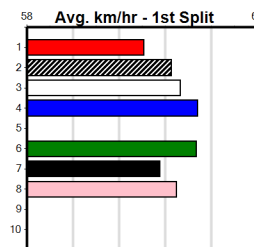

EDWARDS ELECTRICAL (300+RANK)

Distance: 390m, Race Type: Grade 5, Total Prizemoney: $1,530
1st: $1,000, 2nd: $320, 3rd: $160, 4th: $50

APRIL OH ZEAL (8) returned to form with a top 22.08 Shepparton win and she will prove hard to reel in again. SWANKY CHIC (6) was smartly placed three runs back and she will appreciate the drop in class. SAINT RAINE (4) has claims

Watchdog Tips: 8 6 4 7 Bet: Win 8

SQUIGGLY KING [5] Can miss away, may get buried back, tested $6.50
Owner(s): R Fisher
Winning Distances: < 300m (0) 300 - 399m (3) 400 - 499m (2) 500 - 599m (0) 600 - 699m (0) > 700m (0)
Winning Weights: 31.9(1) 32.3(1) 32.4(1) 32.8(1) 32.9(1)

SAINT JADE [5] Just not racing well enough, look to others $12.00
Owner(s): P Byrne
Winning Distances: < 300m (0) 300 - 399m (2) 400 - 499m (2) 500 - 599m (0) 600 - 699m (0) > 700m (0)
Winning Weights: 25.5(1) 26.2(1) 26.4(1) 26.5(1)

INGA BUDDY [5] Another who is down on confidence, tough ask $16.00
Owner(s): P Inguanti
Winning Distances: < 300m (0) 300 - 399m (3) 400 - 499m (0) 500 - 599m (0) 600 - 699m (0) > 700m (0)
Winning Weights: 29.6(1) 30.2(1) 30.6(1)

SAINT RAINE [5] Strong effort two runs back, can threaten $7.50
Owner(s): P Byrne
Winning Distances: < 300m (0) 300 - 399m (0) 400 - 499m (0) 500 - 599m (3) 600 - 699m (1) > 700m (0)
Winning Weights: 25.7(1) 26.0(1) 26.3(2)

*** VACANT BOX ***
Owner(s):
Winning Distances: < 300m (0) 300 - 399m (0) 400 - 499m (0) 500 - 599m (0) 600 - 699m (0) > 700m (0)
Winning Weights:

1

2

3

4

5