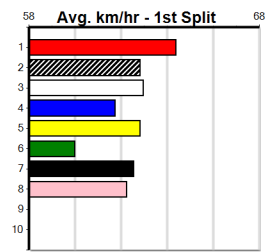

PADDY WANTS PATS (300+RANK)

Distance: 450m, Race Type: Mixed 6/7, Total Prizemoney: $1,530
1st: $1,000, 2nd: $320, 3rd: $160, 4th: $50

PAW OLSON (5) has had little luck since his handy win here and he can make amends this time around. HERE COMES SHAKA (7) is better than his form indicates and he will find this a little easier. PAW GREGSON (4) has solid claims

Watchdog Tips: **5** **7** **4** **1** **Bet:** **Win 5**

1

MAJOR ALLEN [7] **Better than his form indicates, must keep safe** **$4.60**
WRF Dog Dec-22 **Sire: ORSON ALLEN Dam: MAJOR SPOILS** **Trainer: Brian Hodgson (Smythesdale)**
Owner(s): B Dowler
Winning Distances: < 300m (0) 300 - 399m (1) 400 - 499m (0) 500 - 599m (0) 600 - 699m (0) > 700m (0)
Winning Weights: 30.8(1)

Box	1st	2nd	3rd	4th	5th	6th	7th	8th
1								
2								
3								
4								
5								
6								
7								
8								

Box History

Box	1st	2nd	3rd	4th	5th	6th	7th	8th
1								
2								
3								
4								
5								
6								
7								
8								

Prize Best Starts Trk/Dts APM

Prize		$2965.00
Best		FSH
Starts		15-1-2-2
Trk/Dts		0-0-0-0
APM		1327

2

MORAINE WALLY [6] **Steady record here, slow early, place best** **$8.00**
BK Dog Jan-23 **Sire: KOBLENZ Dam: MORAINE COCO** **Trainer: Peter Fulton (Ecklin South)**
Owner(s): MORAINE (SYN), G Judd, S Judd
Winning Distances: < 300m (0) 300 - 399m (0) 400 - 499m (0) 500 - 599m (2) 600 - 699m (0) > 700m (0)
Winning Weights: 33.0(1) 33.4(1)

Box	1st	2nd	3rd	4th	5th	6th	7th	8th
1								
2								
3								
4								
5								
6								
7								
8								

Box History

Box	1st	2nd	3rd	4th	5th	6th	7th	8th
1								
2								
3								
4								
5								
6								
7								
8								

Prize Best Starts Trk/Dts APM

Prize		$8690.00
Best		25.86(6)-22/8/24
Starts		29-2-3-7
Trk/Dts		6-0-0-1
APM		5261

3

SOLAR EBONY [7] **Just not racing well enough, prefer to watch** **$16.00**
BE Bitch Dec-22 **Sire: FERAL FRANKY Dam: SOLAR LIFE** **Trainer: Victor Millington (Mt Cole)**
Owner(s): V Millington
Winning Distances: < 300m (0) 300 - 399m (0) 400 - 499m (1) 500 - 599m (0) 600 - 699m (0) > 700m (0)
Winning Weights: 26.0(1)

Box	1st	2nd	3rd	4th	5th	6th	7th	8th
1								
2								
3								
4								
5								
6								
7								
8								

Box History

Box	1st	2nd	3rd	4th	5th	6th	7th	8th
1								
2								
3								
4								
5								
6								
7								
8								

Prize Best Starts Trk/Dts APM

Prize		$5100.00
Best		26.55(6)-3/3/25
Starts		25-1-5-2
Trk/Dts		1-0-0-0
APM		3121

4

PAW GREGSON (NSW)[7] **Strong effort to score recently, can threaten** **$4.80**
BK Dog Feb-23 **Sire: CHRISTO BALE Dam: WANNA ALLEN** **Trainer: Robert Camilleri (Lara)**
Owner(s): B Wheeler
Winning Distances: < 300m (0) 300 - 399m (1) 400 - 499m (0) 500 - 599m (0) 600 - 699m (0) > 700m (0)
Winning Weights: 33.2(1)

Box	1st	2nd	3rd	4th	5th	6th	7th	8th
1								
2								
3								
4								
5								
6								
7								
8								

Box History

Box	1st	2nd	3rd	4th	5th	6th	7th	8th
1								
2								
3								
4								
5								
6								
7								
8								

Prize Best Starts Trk/Dts APM

Prize		$1260.00
Best		FSTD
Starts		5-1-0-1
Trk/Dts		0-0-0-0
APM		1208

5

PAW OLSON (NSW)[7] **Impressive type, drops in class, hard to hold out** **$3.20**
WRF Dog Mar-23 **Sire: YOZO BALE Dam: QUINA BALE** **Trainer: Robert Camilleri (Lara)**
Owner(s): B Wheeler
Winning Distances: < 300m (0) 300 - 399m (1) 400 - 499m (0) 500 - 599m (0) 600 - 699m (0) > 700m (0)
Winning Weights: 32.9(1)

Box	1st	2nd	3rd	4th	5th	6th	7th	8th
1								
2								
3								
4								
5								
6								
7								
8								

Box History

Box	1st	2nd	3rd	4th	5th	6th	7th	8th
1								
2								
3								
4								
5								
6								
7								
8								

Prize Best Starts Trk/Dts APM

Prize		$1530.00
Best		FSTD
Starts		7-1-1-1
Trk/Dts		0-0-0-0
APM		1498