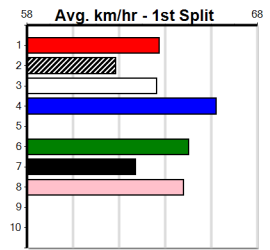

MATKO HIRE (300+RANK)

Distance: 390m, Race Type: Mixed 6/7, Total Prizemoney: $1,530
1st: $1,000, 2nd: $320, 3rd: $160, 4th: $50

BETTER THAN BLUE (1) will find this easier than his most recent racing and he is drawn to get all the breaks. PAW NIKKI (7) was a strong 22.56 winner here and she just needs luck early on. SHARON'S LASS (8) is well drawn out wide

Watchdog Tips: 1 7 8 6 Bet: Win 1

BLUER THAN BLUE [6] No luck of late, this is easier, hard to reel in $2.80
BE Dog Feb-23 Sire: TOMMY SHELBY Dam: SHIM'S HEART
Owner(s): M Roberts
Trainer: Catherine Roberts (Terang)
Winning Distances: < 300m (0) 300 - 399m (1) 400 - 499m (1) 500 - 599m (0) 600 - 699m (0) > 700m (0)
Winning Weights: 34.8(1) 35.2(1)
8th (8) 34.5 410 HOR R4 10-Dec-24 24.63 23.06 15.00 ZIPPING SCOOBY (23.58) M/78 . . . V5 . 10.64 $24.90 6G
5th (1) 34.5 305 MTG R2 19-Jan-25 18.13 17.45 8.00L GALACTIC NEMESIS (17.59) . . . . . 5.98 $8.50 J
6th (8) 34.8 400 MTG R7 23-Jan-25 23.96 23.16 9.00L LIE TO ME (23.33) . . . . . 11.40 $10.00 RW
2nd (2) 34.2 390 WBL R6 03-Feb-25 22.54 22.16 1.75L FINISH THE ARENA (22.43) M/12 . . . . . 8.64 $14.60 X67
4th (4) 33.9 300 HVL R10 14-Feb-25 17.23 16.83 3.75L MT. VIEW AMOUR (16.97) M/8 . . . SW . 4.12 $6.60 T3-RW
6th (5) 34.1 300 HVL R10 21-Feb-25 17.35 16.55 8.50L SILVERTREE BEN (16.76) S/7 . . . . . 4.16 $20.40 T3-6
3rd (8) 34.1 425 BEN R4 26-Feb-25 24.52 23.99 7.00L ASTON CAPER (24.05) M/543 . . . . . 6.87 $23.50 6G
7th (6) 34.0 390 WBL R4 03-Mar-25 23.71 22.09 14.00 SAINT CASSIDY (22.75) M/57 . . . VO . 9.10 $3.60 X67
Last 3 wins NOT included above
1st (5) 35.2 305 MTG R1 24-Oct-24 18.33 17.98 2.00L HERMAN THE BRUTE (18.47) 0 . . . SAMP . 6.14 $3.80 M
1st (3) 34.8 400 MTG R12 28-Nov-24 23.43 23.42 3.5L MAGIC MACK (23.67) 0 . . . . . 10.99 $4.20 RW

POPCORN MISS [6] Needs to lead, flat patch mid race, tough ask $16.00
BK Bitch Jan-21 Sire: ZAMBORA BROCKIE Dam: SISCO SIZZLE
Owner(s): MANY WINNERS (SYN), A Brookes, P Keane, G Dix, G Thomson, B Keane
Trainer: Peter Keane (Koroit)
Winning Distances: < 300m (0) 300 - 399m (1) 400 - 499m (1) 500 - 599m (0) 600 - 699m (0) > 700m (0)
Winning Weights: 25.8(1) 26.4(1)
4th (4) 26.3 390 WBL R4 07-Jan-25 23.33 21.88 11.00 BIG BOSS GIBLET (22.60) M/75 . . . W 9.08 $30.90 X67
7th (4) 26.3 390 WBL R11 20-Jan-25 23.08 22.29 8.50L ASTON ACCORD (22.48) M/88 . . . W 9.26 $20.50 X67
3rd (7) 26.1 390 WBL R9 27-Jan-25 22.67 22.29 3.00L NAILED IT (22.48) Q/33 . . . . . 9.07 $72.10 6G
6th (5) 26.6 390 WBL R10 03-Feb-25 23.18 22.16 11.00 MEMORIES OF ROSE (22.47) M/87 . . . . . 9.34 $16.70 X67
8th (3) 26.9 390 WBL R5 10-Feb-25 22.97 22.04 9.00L MEMORIES OF ROSE (22.34) M/88 . . . W 9.08 $85.30 6G
7th (2) 26.5 390 WBL R9 17-Feb-25 22.98 22.12 11.00 SHAKER STICKER (22.22) M/88 . . . W 9.23 $29.90 6G
3rd (8) 26.8 390 WBL R9 24-Feb-25 22.78 22.18 2.00L NIRRANDA GRACIE (22.65) S/66 . . . . . 9.18 $6.10 X67
5th (6) 26.6 390 WBL R9 03-Mar-25 23.15 22.09 8.50L PAW NIKKI (22.56) M/76 . . . . . 9.08 $16.40 X67
Last 3 wins NOT included above
1st (1) 25.8 400 MTG R2 08-Jan-23 23.51 22.94 0.75L BOO BOOS BETTER (23.57) 0 . . . SAMP . 11.14 $2.80 XM6
1st (8) 26.4 390 WBL R9 27-May-24 22.76 22.17 0.25L SHE CAN DREAM (22.77) M/63 . . . SW . 9.16 $21.20 7