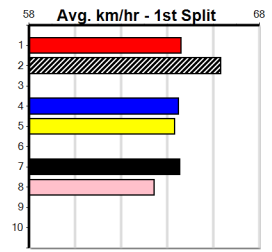

ONE MORE RACE TO GO (300+RANK)

Distance: 390m, Race Type: Grade 5, Total Prizemoney: $1,530
1st: $1,000, 2nd: $320, 3rd: $160, 4th: $50

SEATS TWO (2) will find this easier than her recent racing and she can make every post a winner.
SAINT TOMMY (7) has turned in some handy performances of late and the small field suits.
ALDREN BALE (5) is never far away

Watchdog Tips: 2 7 5 4 Bet: Win 2

1 DROP FIFTY (NSW)[5] Rarely wins but has some talent, place claims $10.00
BK Dog Nov-20 Sire: MY BRO FABIO Dam: TIMTAMS FOR BAMS
Owner(s): P Herry
Winning Distances: < 300m (0) 300 - 399m (2) 400 - 499m (0) 500 - 599m (1) 600 - 699m (0) > 700m (0)
Winning Weights: 34.5(1) 34.6(1) 35.2(1)
1st (4) 35.2 390 WBL R9 20-Jan-25 22.54 22.29 0.75L NEIGHBOURS ALARM (22.57) M/44 . . . . 8.84 $16.50 X67
5th (2) 35.0 390 WBL R6 27-Jan-25 23.05 22.29 6.50L BIG CONE TONE (22.62) M/44 . . . . 9.00 $31.80 5
8th (5) 35.3 450 WBL R7 30-Jan-25 26.12 25.23 8.50L OLLIE DEEDS (25.52) M/787 . . . . 6.92 $114.70 5
6th (4) 35.5 390 WBL R12 03-Feb-25 22.75 22.16 6.50L FIERY DUEL (22.33) M/55 . . . . 8.99 $49.20 5
5th (4) 35.5 390 WBL R12 10-Feb-25 22.60 22.04 7.50L BLITZ (22.09) M/44 . . . . 8.86 $24.40 5
2nd (7) 35.0 390 WBL R12 17-Feb-25 22.75 22.12 1.00L BREAKWALL (22.70) M/43 . . . . 8.93 $13.90 5
7th (7) 35.4 390 WBL R12 24-Feb-25 23.00 22.18 9.50L AGON CAMEL (22.36) M/67 . . . . 8.98 $17.90 5
2nd (5) 35.2 450 WBL R6 03-Mar-25 26.21 25.72 0.10L MORAINÉ BRANDI (26.21) Q/122 . . . . 6.77 $21.60 5
Last 3 wins NOT included above
1st (2) 34.6 390 WBL R1 27-Mar-23 22.94 22.51 0.50L TIGGY'S EM (22.97) M/45 . . . . 8.83 $2.60 M
1st (7) 34.5 512 MTG R4 26-May-24 31.12 29.83 0.05L HOTFOOT SWIZZLE (31.12) 4.58 $2.30 XM6

2 SEATS TWO [5] Drops in class, can pounce on the arm, yes $2.40
BK Bitch Jan-22 Sire: FERAL FRANKY Dam: PICTOR LUCY
Owner(s): D Mckenna
Winning Distances: < 300m (0) 300 - 399m (6) 400 - 499m (3) 500 - 599m (0) 600 - 699m (0) > 700m (0)
Winning Weights: 27.2(1) 27.3(1) 27.6(1) 27.8(1) 28.0(1) 28.2(3) 28.4(1)
5th (8) 28.4 410 HOR R8 21-Jan-25 23.63 22.87 5.50L GAS LANTERN (23.27) M/33 . . . . 10.31 $21.20 X34
5th (1) 28.1 390 WBL R9 30-Jan-25 22.91 22.03 8.00L MAN OF COURAGE (22.37) M/55 . . . . 8.96 $14.60 4
7th (5) 28.0 390 WBL R9 06-Feb-25 22.81 21.86 9.00L ASTON KING (22.20) M/86 . . . . 8.99 $22.50 X45
5th (1) 28.3 410 HOR R6 11-Feb-25 23.77 22.82 7.50L COLLINDA LAW (23.27) Q/25 . . . . W 10.55 $4.70 5
6th (8) 28.4 410 HOR R12 14-Feb-25 24.07 23.08 10.00 GYPSY ORDAIN (23.40) M/55 . . . . 10.53 $7.50 5
3rd (7) 28.4 390 BAL R12 21-Feb-25 22.31 21.63 5.00L PAW WINCEY (21.97) M/35 . . . . 8.51 $13.40 5NP
5th (4) 27.9 410 HOR R3 28-Feb-25 23.70 22.89 7.50L PAW PAVLOV (23.17) M/54 . . . . 10.69 $35.00 5H
3rd (8) 28.2 390 WBL R10 03-Mar-25 22.51 22.09 6.50L BOURNE SUPREMACY M/43 . . . . 8.66 $2.40 5
Last 3 wins NOT included above
1st (1) 28.2 390 WBL R4 12-Sep-24 22.45 21.89 2.50L CORTEZ BALE (22.61) Q/11 . . . . 8.67 $2.70 5
1st (8) 28.2 410 HOR R12 05-Nov-24 23.36 22.93 0.50L MOTOR HEAD MAXIM (23.40) Q/11 . . . . 10.38 $2.60 5
1st (2) 28.4 390 WBL R10 04-Jan-25 22.11 22.03 2.50L ASTON CAYENNE (22.29) Q/11 . . . . 8.55 $24.80 X45

3 *** VACANT BOX ***
Sire: Dam:
Owner(s):
Winning Distances: < 300m (0) 300 - 399m (0) 400 - 499m (0) 500 - 599m (0) 600 - 699m (0) > 700m (0)
Winning Weights: