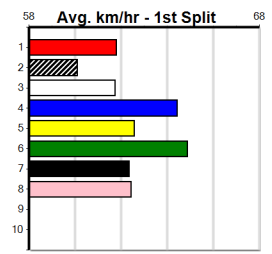

FIND US ON FACEBOOK (300+RANK)

Distance: 450m, Race Type: Grade 5, Total Prizemoney: $1,530
1st: $1,000, 2nd: $320, 3rd: $160, 4th: $50

OBSTROPALOUS (4) has been impressive in his past two and he will find this a little easier.
STEADFAST EDDIE (2) caught the eye two runs back and he just needs a little luck in running.
TEMPER TRAP (1) has the good draw.

Watchdog Tips: 4 2 1 7 Bet: Win 4

TEMPER TRAP [5] Drawn to be prominent throughout, threat $3.60
BK Bitch Feb-22 Sire: MY REDEEMER Dam: WHATEVER I WANT
Owner(s): Low Key (SYN), C Mcilwraith, A McMannis, S Clark, S Baird
Trainer: Russell Edwards (Devon Meadow)

STEADFAST EDDIE [5] Eye catching run two starts back, danger $3.50
BK Dog Feb-22 Sire: SHIMA SHINE Dam: SUPER YESY
Owner(s): K Boyle
Trainer: Kathleen Boyle (Lethbridge)

KEL OF KINTYRE [5] Down on confidence, may get crowded early, no $12.00
LTF Dog Oct-21 Sire: HARD STYLE RICO Dam: BROOKE'S WINGS
Owner(s): H Taylor
Trainer: Hugh Taylor (Langwarrin)

OBSTROPALOUS (WA)[5] Impressive in his past two, well graded, yes $3.20
BK Dog Sep-20 Sire: AUSSIE INFRARED Dam: MISS AMERICA
Owner(s): D Bewley
Trainer: Michael Bewley (Pentland Hills)

IVERSON [5] Struggled for a while now, must show more $16.00
BE Bitch Dec-19 Sire: MY REDEEMER Dam: MIRACLES HAPPEN
Owner(s): E Steel
Trainer: Elizabeth Steel (Nullawarre North)

1

2

3

4

5