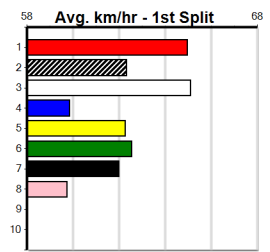

MACEY'S BISTRO (300+RANK)

Distance: 390m, Race Type: Maiden, Total Prizemoney: $1,530
1st: $1,000, 2nd: $320, 3rd: $160, 4th: $50

LEKTRA OTIS (6) showed some improvement here last time out and he can go one better this time around. FREE FEED (1) has the good draw and she has continued to improve with more racing. PAW PASCAL (3) can run a cheeky race

Watchdog Tips: 6 1 3 7 Bet: Win 6

FREE FEED [M] Solidly placed in her past three, main danger $3.20
BD Bitch Dec-22 Sire: KINLOCH BRAE Dam: BUFFET DESTROYER
Trainer: Mark Keane (Koroit)
Winning Distances: < 300m (0) 300 - 399m (0) 400 - 499m (0) 500 - 599m (0) 600 - 699m (0) > 700m (0)
Box History table and statistics.

PAW GENEVIEVE (NSW)[M] Improving type but prefer out wide, next time $12.00
RF Bitch Apr-23 Sire: ALLEN DEED Dam: LILA BALE
Trainer: Robert Camilleri (Lara)
Winning Distances: < 300m (0) 300 - 399m (0) 400 - 499m (0) 500 - 599m (0) 600 - 699m (0) > 700m (0)
Box History table and statistics.

PAW PASCAL (NSW)[M] Showed improvement last time, can threaten $6.00
WBD Dog Mar-23 Sire: YOZO BALE Dam: QUINA BALE
Trainer: Robert Camilleri (Lara)
Winning Distances: < 300m (0) 300 - 399m (0) 400 - 499m (0) 500 - 599m (0) 600 - 699m (0) > 700m (0)
Box History table and statistics.

PAW SAVOY (NSW)[M] Well beaten to date, draw is a worry, tested $10.00
WBK Dog Mar-23 Sire: YOZO BALE Dam: QUINA BALE
Trainer: Robert Camilleri (Lara)
Winning Distances: < 300m (0) 300 - 399m (0) 400 - 499m (0) 500 - 599m (0) 600 - 699m (0) > 700m (0)
Box History table and statistics.

QUICK TRAVERSE [M] Placed in only one of 11 to date, prefer others $12.00
BK Dog Feb-23 Sire: TIGGERLONG TONK Dam: SPYFECTION
Trainer: Mark Keane (Koroit)
Winning Distances: < 300m (0) 300 - 399m (0) 400 - 499m (0) 500 - 599m (0) 600 - 699m (0) > 700m (0)
Box History table and statistics.