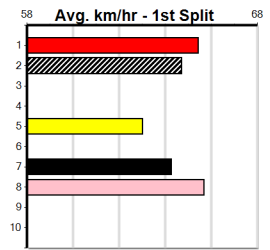

SPORTSBET GREEN TICKS (300+RANK)

Distance: 390m, Race Type: Mixed 6/7, Total Prizemoney: $1,530
1st: $1,000, 2nd: $320, 3rd: $160, 4th: $50

KING OF KINDRED (2) has been luckless since his top debut win here and he can make amends this time around. LEKTRA BILLS (4) has continued to get better with every run and he will be in the firing line throughout. PANAMA REBEL (1) has claims

Watchdog Tips: 2 4 1 7 **Bet:** Win 2

1

PANAMA REBEL [7] **$6.00**

Rarely runs a bad race here, can threaten

BK Bitch Dec-22 Sire: SUPERIOR PANAMA Dam: STELLA RHODE
Trainer: Barry O'keefe (Wangoom)

Owner(s): OKAY JIM (SYN), B O'keefe, J O'keefe
Winning Distances: < 300m (0) 300 - 399m (1) 400 - 499m (0) 500 - 599m (0) 600 - 699m (0) > 700m (0)

Winning Weights: 27.4(1)

Pos	Dist	Wgt	Track	Race	Date	Time	Margin	1st/2nd (Time)	PIR	Checked	Comment	W/R	Split 1	S/P	Grade
5th (5)	27.3	390	WBL	R3	20-Jan-25	23.29	22.29	12.00 PAW MUNICH (22.48)	M/67	.	.	.	9.00	$6.20	M
4th (2)	27.3	390	WBL	R1	30-Jan-25	22.74	22.03	4.75L PAW QUEBEC (22.41)	Q/32	.	.	.	8.76	$39.70	M
1st (5)	27.4	390	WBL	R3	03-Feb-25	22.69	22.16	0.50L PAW KARSON (22.72)	Q/11	.	SW	.	8.67	$6.30	M
3rd (5)	27.6	390	BAL	R9	08-Feb-25	22.77	22.06	11.00 NO GOOD (22.06)	M/64	.	.	.	8.66	$27.40	7
4th (2)	27.2	390	WBL	R2	13-Feb-25	22.77	21.93	7.50L PAW EDEN (22.28)	Q/44	.	.	.	8.79	$29.10	7
2= (6)	27.2	450	WBL	R5	20-Feb-25	26.19	25.27	4.00L PAW LILIBET (25.92)	M/752	.	.	.	6.86	$35.90	X67
8th (3)	27.2	450	WBL	R9	27-Feb-25	26.38	25.23	9.00L ULTIMATE BLEND (25.76)	M/677	.	.	.	6.90	$153.50	X67
3rd (1)	26.9	390	WBL	R5	03-Mar-25	22.67	22.09	1.75L ASTON VERGARA (22.56)	M/33	.	.	.	8.71	$7.70	X67

Last 3 wins NOT included above

Bx	1st	2nd	3rd	4th	5th	6th	7th	8th
1	1	1	2					
2								2
3								
4		2	1		1			
5	1		1		1			
6		1		1	1	1		
7								
8			1					1

Prize Best	$4045.00
Starts	22.67(1)-3/3/25
Trk/Dts	22-1-5-4
APM	15-1-3-3
	2970

2

KING OF KINDRED [7] **$2.80**

No luck of late, quick PB here, go close

BK Dog Oct-22 Sire: HOOKED ON SCOTCH Dam: DORAN'S ASH
Trainer: Kathleen Boyle (Lethbridge)

Owner(s): K Boyle
Winning Distances: < 300m (0) 300 - 399m (1) 400 - 499m (0) 500 - 599m (0) 600 - 699m (0) > 700m (0)

Winning Weights: 32.6(1)

Pos	Dist	Wgt	Track	Race	Date	Time	Margin	1st/2nd (Time)	PIR	Checked	Comment	W/R	Split 1	S/P	Grade
1st (6)	32.6	390	WBL	R1	28-Nov-24	22.24	21.84	3.00L PAW LONDON (22.45)	M/11	.	.	.	8.58	$11.70	M
3rd (2)	32.6	390	WBL	R4	04-Dec-24	22.69	22.03	2.75L SAINT XAVIER (22.51)	Q/23	.	.	.	8.65	$4.90	X67
6th (8)	33.0	390	BAL	R10	13-Dec-24	22.64	22.19	6.00L NO BAD DEED (22.24)	M/75	.	.	.	8.84	$3.50	7
4th (6)	32.1	390	BAL	R10	01-Jan-25	22.65	21.97	4.75L FOUR PIES SAINT (22.33)	M/55	.	.	.	8.58	$4.10	X67H
6th (7)	31.7	400	GEL	R9	28-Jan-25	23.68	22.32	11.00 ULTIMO (22.96)	M/56	.	SW	.	8.58	$4.20	7

Last 3 wins NOT included above

Bx	1st	2nd	3rd	4th	5th	6th	7th	8th
1								
2			1					
3								
4								
5								
6	1			1				
7						1		
8							1	

Prize Best	$2055.00
Starts	22.24(6)-28/11/24
Trk/Dts	5-1-0-1
APM	2-1-0-1
	1233

3

*** VACANT BOX ***

Sire: Dam: Trainer:

Owner(s):
Winning Distances: < 300m (0) 300 - 399m (0) 400 - 499m (0) 500 - 599m (0) 600 - 699m (0) > 700m (0)

Winning Weights:

Bx	1st	2nd	3rd	4th	5th	6th	7th	8th
1								
2								
3								
4								
5								
6								
7								
8