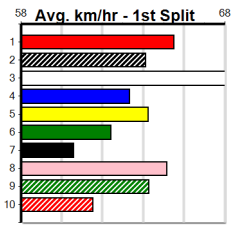

SPORTSBET FINAL

Distance: 525m, Race Type: Mixed 6/7 Final, Total Prizemoney: $9,055
1st: $6,100, 2nd: $1,870, 3rd: $935, 4th: $150

3
6:55PM
(VIC time)

Watchdog Tips: **0 0 0 0** Bet: **0**