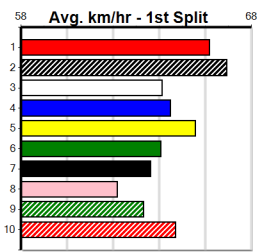

Sire: Dam:
Owner(s):
Trainer:
Winning Distances: < 300m (0) 300 - 399m (0) 400 - 499m (0) 500 - 599m (0) 600 - 699m (0) > 700m (0)
Winning Weights:
Box History

CITY VIEW BISTRO

Distance: 525m, Race Type: Mixed 6/7, Total Prizemoney: \$8,785
1st: \$5,900, 2nd: \$1,820, 3rd: \$915, 4th: \$150