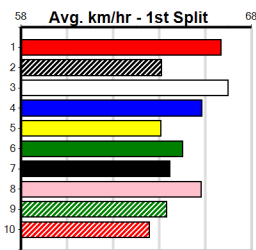

FERNANDO MICK AT STUD

Distance: 525m, Race Type: Grade 5, Total Prizemoney: $8,785
1st: $5,900, 2nd: $1,820, 3rd: $915, 4th: $150

Watchdog Tips: ☐ ☐ ☐ ☐ ☐

Bet:

Form	Box	Wgt	Dist	Track	Date	Time	BON	Margin	1st/2nd (Time)	PIR	Checked	Comment	WR	Split 1	S/P	Grade	
PANAMA RHODE [5]																	
BK	Bitch		Dec-22		Sire: SUPERIOR PANAMA				Dam: STELLA RHODE				Trainer: Rocky Crisafi (Pakenham)				
Owner(s): N McCullagh																	
Winning Distances: < 300m (0) 300 - 399m (2) 400 - 499m (3) 500 - 599m (0) 600 - 699m (0) > 700m (0)																	
Winning Weights: 30.7(1) 30.8(1) 31.0(1) 31.4(1) 31.5(1)																	
6th	(4)	31.0	450	WBL	R8	19-Dec-24	25.60	24.81	12.00	URIEL BALE (24.81)	M/676	.	.	6.77	$7.00	X45	
1st	(4)	30.7	450	WBL	R8	28-Dec-24	25.17	25.17	1.00L	LORRAINE JACKY (25.23)	M/333	.	SW	6.69	$14.40	SH	
2nd	(3)	30.6	450	WBL	R6	04-Jan-25	25.11	24.96	1.00L	SHARAPOVA STAR (25.05)	M/333	.	.	6.62	$4.30	SF	
2nd	(1)	31.0	485	HOR	R9	14-Jan-25	27.33	26.77	8.00L	JOEY THE JET (26.77)	M/532	.	.	6.80	$4.40	X45	
4th	(6)	30.8	450	WBL	R8	23-Jan-25	25.34	25.16	2.50L	INCONSPICUOUS (25.18)	M/454	.	.	6.70	$7.30	X34	
4th	(4)	31.3	450	BAL	R6	29-Jan-25	25.53	25.08	3.00L	SHARAPOVA STAR (25.32)	S/854	.	.	6.67	$4.60	S	
4th	(6)	31.2	515	SAP	R9	17-Feb-25	30.05	29.36	6.00L	SHADOWS OF BLUE (29.64)	S/7655	.	SW	5.23	$6.70	X45	
4th	(3)	30.8	515	SAP	R10	24-Feb-25	29.81	29.31	7.50L	REALITY BEST (29.31)	S/7755	.	.	5.23	$13.80	5H	
Last 3 wins NOT included above																	
1st	(8)	31.4	390	WBL	R10	19-Sep-24	22.30	22.11	0.25L	PAW QUARK (22.31)	M/54	.	.	8.86	$3.30	X67	
1st	(2)	30.8	450	WBL	R7	26-Sep-24	25.46	25.40	0.10L	SIZZLE JACK (25.47)	M/332	.	SW	6.75	$2.90	X67	
1st	(7)	31.0	450	WBL	R7	21-Nov-24	25.20	25.19	3.5L	ASTON AURELIA (25.43)	M/333	.	.	6.64	$6.50	5	

Box History								
Bx	1st	2nd	3rd	4th	5th	6th	7th	8th
1								
2	1		1					
3	1	1		1				
4	1			1		1		
5								
6				2				
7	1							
8	1							
Prize Best Starts								$12640.00
Trk/Dts								FSH 13-5-2-1
APM								0-0-0-0 7431

Form	Box	Wgt	Dist	Track	Date	Time	BON	Margin	1st/2nd (Time)	PIR	Checked	Comment	WR	Split 1	S/P	Grade	
SIR DODGE [5]																	
BK	Dog		Apr-22		Sire: SH AVATAR				Dam: SETTLED				Trainer: Brendan Pursell (Lara)				
Owner(s): S Hamilton																	
Winning Distances: < 300m (0) 300 - 399m (0) 400 - 499m (1) 500 - 599m (2) 600 - 699m (0) > 700m (0)																	
Winning Weights: 33.9(1) 34.1(1) 34.3(1)																	
1st	(7)	34.3	515	SAN	R2	26-Dec-24	29.69	28.94	0.10L	KIWI ICE CUBE (29.69)	M/3333	.	.	5.16	$13.60	X67	
4th	(6)	34.2	515	SAN	R12	02-Jan-25	30.00	29.35	3.75L	DAINTREE ASTER (29.75)	M/4344	.	.	5.25	$2.90	5	
5th	(6)	33.9	600	MEP	R8	08-Jan-25	35.13	34.44	7.00L	SOUTHERN LAW (34.65)	S/7666	.	.	9.39	$7.60	RWH	
6th	(7)	34.0	600	MEA	R6	18-Jan-25	35.42	34.46	13.00	MISS MARY JO (34.56)	M/5666	.	.	9.27	$10.90	RWF	
4th	(3)	34.2	600	MEA	R5	25-Jan-25	35.65	34.56	9.50L	PIXIE TRIXIE (35.00)	M/4455	.	.	9.63	$3.00	5	
2nd	(3)	34.2	600	MEP	R7	05-Feb-25	35.38	34.37	8.00L	UPSET SUNSET (34.82)	M/3222	.	.	9.32	$9.00	RWH	
7th	(8)	34.1	600	MEP	R7	12-Feb-25	35.31	34.38	14.00	UPSET SUNSET (34.38)	M/7777	.	.	9.55	$27.00	RWF	
3rd	(8)	34.1	515	SAP	R10	17-Feb-25	30.15	29.36	5.50L	FADE TO BLACK (29.77)	M/6655	.	.	5.28	$14.40	5	
Last 3 wins NOT included above																	
1st	(8)	33.9	400	GEL	R1	21-Jun-24	22.93	22.41	1.5L	OAKOVER ROAD/ASTON	M/23	.	SW	8.63	$2.90	M	
1st	(2)	34.1	525	MEA	R2	09-Nov-24	30.37	29.52	0.75L	ONLY EASY (30.41)	M/4222	.	SW	5.22	$6.30	X67F