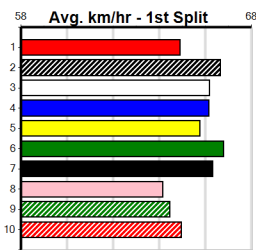

WARRNAMBOOL TO THE MEADOWS FINAL

4

7:19PM

(VIC time)

Distance: 525m, Race Type: Grade 5 Final, Total Prizemoney: $9,055
1st: $6,100, 2nd: $1,870, 3rd: $935, 4th: $150

Watchdog Tips:

Bet:

Form	Box	Wgt	Dist	Track	Date	Time	BON	Margin	1st/2nd (Time)	PIR	Checked	Comment	WR	Split 1	S/P	Grade

1 SAINT TAY [5]

BK Dog Mar-22 Sire: BERNARDO Dam: SAINT MADDIE
Owner(s): P Byrne
Winning Distances: < 300m (0) 300 - 399m (4) 400 - 499m (2) 500 - 599m (0) 600 - 699m (0) > 700m (0)
Winning Weights: 28.0(1) 28.4(1) 28.6(1) 28.7(2) 29.2(1)

3rd (7)	28.6	450	WBL	R7	09-Jan-25	25.59	24.90	2.75L PAW CHEYENNE (25.41)	M/465	. . . .	6.91	$18.90	5			
3rd (2)	28.6	485	HOR	R5	14-Jan-25	27.72	26.77	4.75L NIZHONI (27.39)	M/333	. . . .	6.68	$10.50	5			
3rd (5)	28.4	450	WBL	R10	23-Jan-25	25.73	25.16	3.5L BARTY CROUCH (25.50)	M/887	. . . .	7.05	$27.90	5			
6th (6)	28.8	525	MEP	R7	29-Jan-25	30.83	30.07	11.00 PAW OCTAVIA (30.07)	M/4677	. . . .	5.23	$28.50	5			
6th (4)	28.3	450	WBL	R7	06-Feb-25	25.96	25.11	10.00 PAW VERNON (25.28)	M/877	. . . .	6.85	$33.20	5			
2nd (3)	28.4	450	WBL	R10	13-Feb-25	25.54	25.19	1.00L NAVY BLUE BUZZ (25.48)	Q/443	. . . .	6.85	$9.50	5			
3rd (2)	28.3	450	WBL	R10	20-Feb-25	25.71	25.27	2.00L ANGRY CHIEF (25.57)	M/454	. . . .	6.70	$12.20	5H			
4th (4)	28.7	512	MTG	R7	23-Feb-25	30.81	29.87	6.50L BOURNE SARAH (30.34)	7644	7644	4.83	$2.90	6			

Last 3 wins NOT included above

1st (2)	28.7	450	WBL	R8	01-Jul-24	25.69	25.65	4.00L EDI BALE (25.97)	M/111	. . . .	6.74	$3.90	5			
1st (2)	28.0	390	WBL	R7	20-Aug-24	22.65	22.30	3.75L TWO HAT PAT (22.91)	M/51	. . . .	8.86	$2.70	5			
1st (2)	28.6	410	HOR	R5	29-Oct-24	23.86	23.25	1.00L LOTHBROK GIRL (23.93)	M/63	. . . .	10.95	$3.10	5			

Trainer: Peter Byrne (Koroit)

Box History

Bx	1st	2nd	3rd	4th	5th	6th	7th	8th
1		2					1	1
2	4	3	3	2				
3	1	1	1	1		1		
4			2	1		2		
5	2	1	1					
6						2		1
7			2	1	1	2	2	1
8	1	1	2	1	2	1	1	1

Prize Best Starts	$14435.00
Trk/Dts	30.83(6)-29/1/25
APM	50-6-8-10 3-0-0-0 6265