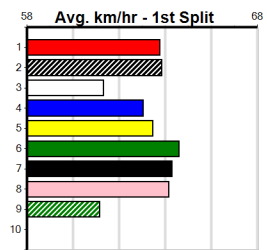

Track Record:

Distance	Time	Greyhound	Date Set
525m	29.376	ALLEN DEED	03-Jan-15
600m	33.911	DYNA DOUBLE ONE	06-Feb-16
730m	41.933	SPACE STAR	28-Feb-15

The Meadows

GORSKI TRUCK & TRAILER (1-3 WINS)

Distance: 600m, Race Type: Restricted Win, Total Prizemoney: \$10,095
 1st: \$6,800, 2nd: \$2,095, 3rd: \$1,050, 4th: \$150