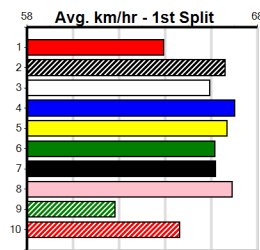

HOME OF THE PHOENIX

Distance: 525m, Race Type: Grade 5, Total Prizemoney: $8,785
1st: $5,900, 2nd: $1,820, 3rd: $915, 4th: $150

Watchdog Tips:

Bet:

Form Box Wgt Dist Track Date Time BON Margin 1st/2nd (Time) PIR Checked Comment WR Split 1 S/P Grade

BILLY INTENTION [5]
BK Dog Nov-21 Sire: AUSSIE INFRARED Dam: JANE'S INTENTION
Owner(s): O'Neill Racing (SYN), T O'Neill, T O'Neill, M O'Neill
Winning Distances: < 300m (0) 300 - 399m (0) 400 - 499m (2) 500 - 599m (6) 600 - 699m (0) > 700m (0)
Winning Weights: 32.1(1) 32.3(1) 33.3(1) 33.6(1) 33.7(2) 33.8(2)
4th (4) 33.6 515 SAN R11 12-Dec-24 29.75 29.22 8.00L VISTA YTTRIUM (29.23) M/6544 . . . . 5.30 $32.30 5
1st (3) 33.7 515 SAN R7 19-Dec-24 29.66 29.48 5.00L KIWI JAY (30.01) M/4211 . . . . 5.23 $16.30 5
5th (6) 33.8 525 MEA R5 28-Dec-24 30.62 30.09 8.00L PAW OSWALD (30.09) M/6445 . . . . 5.35 $16.90 4
3rd (4) 33.8 515 SAP R8 06-Jan-25 29.69 29.37 1.75L FERNANDO DUKE (29.58) M/2222 . . . . 5.11 $10.10 X45
3rd (6) 34.0 525 MEA R4 11-Jan-25 30.16 29.78 2.00L PAW LOU LOU (30.04) M/7322 . . . . 5.19 $29.50 5
7th (7) 34.0 525 MEA R5 18-Jan-25 30.70 29.41 17.00 STOMPING (29.57) S/8877 . . . . 5.22 $31.80 5
3rd (2) 34.1 460 WGL R8 18-Feb-25 25.89 25.53 5.50L HARA'S BUDDY (25.53) S/533 . . . . 6.68 $18.80 5
7th (7) 34.2 515 SAP R7 24-Feb-25 30.64 29.31 14.00 SILKY SAUCE (29.69) S/5777 . . . . 5.20 $10.80 X45
Last 3 wins NOT included above
1st (1) 33.3 515 SAP R6 22-Jul-24 30.09 29.48 1.25L LYON BALE (30.16) S/6321 . SW . 5.33 $1.80 5
1st (5) 33.8 525 MEP R4 28-Aug-24 30.10 29.95 0.50L TOMMY TEQUILA (30.14) S/4522 . . . . 5.15 $11.00 5H
1st (6) 33.8 525 MEA R1 07-Sep-24 29.95 29.55 0.25L FIGURE IT OUT (29.96) M/5333 . SW R 5.20 $18.20 5F

Box History table for Billy Intention with columns Bx, 1st, 2nd, 3rd, 4th, 5th, 6th, 7th, 8th and Prize Best Starts Trk/Dts APM.