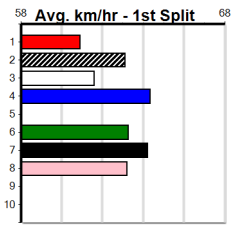

DOWNLOAD THE WATCHDOG APP (250+

Distance: 460m, Race Type: Grade 7, Total Prizemoney: $1,530
1st: $1,000, 2nd: $320, 3rd: $160, 4th: $50

5

7:26PM

(VIC time)

Watchdog Tips:

0 0 0 0

Bet:

Form	Box	Weight	Dist	Track	Date	Time	BON	Margin	1st/2nd (Time)	PIR	Checked	Comment	W/R	Split 1	S/P	Grade

1 PEPPERONI [7]

BK B Apr-22 MY REDEEMER BELLE'S ON BOOST

Trainer: Danielle Smith (Lara)

6th (3)	28.7	400	GEL	R11	31-Dec-24	23.55	22.76	4.75L	HERE TO TALK (23.22)	M/77	.	.	.	9.08	$7.40	7
5th (7)	29.1	460	GEL	R2	07-Jan-25	27.13	25.93	12.00L	BORN TO PARTY (26.30)	M/885	.	.	.	7.20	$37.80	RW
6th (3)	28.8	400	WGL	R8	16-Jan-25	23.67	22.72	10.00L	ASTONISHING LADY (22.98)	M/66	.	.	.	8.92	$28.50	7
8th (5)	28.9	300	HVL	R3	12-Feb-25	17.87	16.75	14.00L	ZINZAN PLODDER (16.92)	M/8	.	.	.	4.18	$32.60	7

Owner(s): D Smith

Winning Boxes							
1	2	3	4	5	6	7	8
1							
Prize							
Best							
Starts							
Trk/Dst							
APM							

ENG MEP 2025-02-26

2 HE'S ALL THAT [7]

BD D Jan-23 ASTON DEE BEE UPTOWN TRIxie

Trainer: Julie-anne Hopper (Werribee)

6th (5)	29.5	390	BAL	R10	18-Jan-25	23.20	22.22	8.50L	PYRENEES PRINCE (22.62)	M/66	.	.	.	8.85	$3.00	T3-7
7th (3)	29.9	450	BAL	R7	08-Feb-25	26.44	25.30	17.00L	JAZZY HOPE (25.30)	M/377	.	.	V0	6.69	$3.30	X67
2nd (2)	30.0	460	GEL	R9	15-Feb-25	26.23	26.17	0.10L	ASSUME FLOPPY (26.22)	Q/111	.	.	.	6.72	$4.20	7
2nd (1)	30.0	460	GEL	R5	25-Feb-25	26.67	26.18	5.50L	WESTERN EMPIRE (26.31)	Q/115	.	.	.	6.61	$1.40	T3-RW

Owner(s): J Hopper

Winning Boxes							
1	2	3	4	5	6	7	8
1							
Prize							
Best							
Starts							
Trk/Dst							
APM							

3 MAJESTIC GEORGE [7]

BK D Apr-21 BORAT DYNA FAME

Trainer: Cody Hose (Lara)

3rd (6)	27.9	390	BAL	R2	10-Feb-25	22.85	22.09	2.50L	MAGIC TIGERESS (22.68)	Q/55	.	.	.	8.74	$33.00	T3-7
6th (2)	27.8	400	GEL	R3	15-Feb-25	23.52	22.48	12.00L	GUNAI CYCLONE (22.74)	Q/75	.	.	.	8.95	$125.50	7
7th (8)	28.0	500	BEN	R6	21-Feb-25	29.21	28.32	5.50L	TRUE TEMPER (28.82)	M/456	.	.	.	6.88	$51.40	X67
3rd (8)	28.3	400	GEL	R3	25-Feb-25	23.75	22.83	11.00L	WHERE'S NASSIF (23.00)	M/43	.	.	.	8.80	$41.30	T3-7

Owner(s): C Hose

Winning Boxes							
1	2	3	4	5	6	7	8
1							
Prize							
Best							
Starts							
Trk/Dst							
APM							

4 ASTON JILL [7]

BK B Feb-23 ASTON RUPEE UP HILL JILL

Trainer: Joe Palma (Lara)

6th (2)	27.2	390	BAL	R10	27-Jan-25	23.12	22.25	12.00L	THUNDERSTONE (22.32)	M/66	.	.	.	8.88	$6.30	T3-7
2nd (2)	27.2	400	GEL	R3	04-Feb-25	23.36	22.71	2.75L	ASTON ACACIA (23.17)	M/33	.	.	.	8.60	$5.70	X67
2nd (4)	27.0	400	GEL	R9	11-Feb-25	22.92	22.51	1.5L	PAW YALE (22.82)	M/33	.	.	W	8.56	$12.20	7
3rd (7)	27.2	400	GEL	R9	25-Feb-25	23.34	22.83	6.50L	DOONGALLA BOY (22.91)	M/23	.	.	W	8.55	$4.90	T3-RW

Owner(s): R Borda

Winning Boxes							
1	2	3	4	5	6	7	8
1							
Prize							
Best							
Starts							
Trk/Dst							
APM							

5 *** VACANT BOX ***

Trainer:

Owner(s):

Winning Boxes							
1	2	3	4	5	6	7	8
1							
Prize							
Best							
Starts							
Trk/Dst							
APM							

6 SEEK TO PLAN [7]

F D Feb-23 ASTON RUPEE GO SEEK HEIDI

Trainer: Angela Langton (Anakie)

2nd (1)	31.3	400	GEL	R3	10-Jan-25	23.05	22.42	1.75L	STAR SIXTY SIX (22.93)	Q/22	.	.	.	8.60	$5.00	M
3rd (4)	31.1	400	GEL	R1	17-Jan-25	23.23	22.51	6.50L	DUBROW (22.79)	M/44	.	.	.	8.83	$6.00	M
F (2)	31.4	460	GEL	R2	28-Jan-25	0.00	25.81	.	REV PIRATE (26.51)	M/888	.	.	V21	8.45	$2.90	M
1st (2)	31.6	460	GEL	R1	25-Feb-25	26.75	26.18	2.75L	MIA MADELLA (26.93)	Q/221	.	.	SW	6.77	$2.60	T3-M

Owner(s): CHAMPAGNE PTN (SYN), S Smith, A Langton

Winning Boxes							
1	2	3	4	5	6	7	8
1							
Prize							
Best							
Starts							
Trk/Dst							
APM