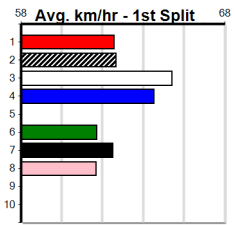

BEACHSIDE SECURITY (250+ RANK)

Distance: 460m, Race Type: Grade 5, Total Prizemoney: $1,530
1st: $1,000, 2nd: $320, 3rd: $160, 4th: $50

8

8:22PM

(VIC time)

Watchdog Tips: 0 0 0 0 **Bet:** .