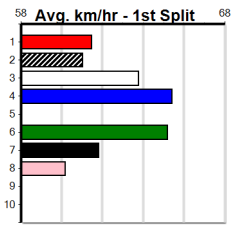

Geelong

THE BECKLEY CENTRE GEELONG (250+

Distance: 460m, Race Type: Maiden, Total Prizemoney: $1,530
1st: $1,000, 2nd: $320, 3rd: $160, 4th: $50

2

6:25PM

(VIC time)

Watchdog Tips:

0 0 0 0

Bet: