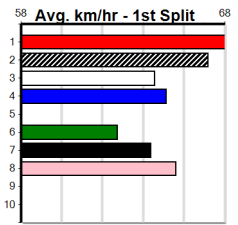

TOPCAT VIDEO PRODUCTIONS (250+ RA

Distance: 400m, Race Type: Grade 5, Total Prizemoney: $1,530
1st: $1,000, 2nd: $320, 3rd: $160, 4th: $50

4

7:04PM

(VIC time)

Watchdog Tips:

0 0 0 0

Bet:

Form	Box	Weight	Dist	Track	Date	Time	BON	Margin	1st/2nd (Time)	PIR	Checked	Comment	W/R	Split 1	S/P	Grade

1 SHERICKA [5]
BK B Apr-22 HURRY SLOWLY ALPHA DEMETER
Trainer: Debbie Goudge (Terang)
7th (6) 30.3 390 WBL R13 06-Feb-25 22.78 21.86 11.00LMY LADY PANAMA (22.02) M/25 . . . . . 8.61 $21.00 5
1st (2) 30.4 400 GEL R4 11-Feb-25 23.03 22.51 1.5LASTON IGGY (23.12) M/11 . . . . . 8.31 $12.60 5
4th (3) 30.4 390 WBL R13 20-Feb-25 22.52 22.13 6.00LNIMBLE BENNY (22.13) M/11 . . . . . 8.47 $21.00 5
2nd (4) 30.6 400 GEL R11 25-Feb-25 23.32 22.83 7.00LBUN UNDERCURRENT Q/12 . . . . . 8.36 $4.60 T3-5
Owner(s): S Welsh

Winning Boxes

1	2	3	4	5	6	7	8
	2			1			2
Prize				$10,745.00			
Best				22.50			
Starts				39-5-9-1			
Trk/Dst				15-3-5-0			
APM				$4422			

2 GUNAI LILLY [5]
BD B Oct-21 ASTON DEE BEE GUNAI GOSSIP
Trainer: Mark Filomeno (Craigieburn)
5th (6) 28.0 400 GEL R3 31-Jan-25 23.22 22.51 4.50LASTON ADVANCE (22.91) M/36 . . . . . SW . 8.47 $2.70 5
1st (4) 27.9 450 SHP R8 06-Feb-25 25.63 25.63 1.00LJOSIE'S JEWEL (25.70) Q/111 . . . . . 6.41 $2.90 T3-5
4th (8) 27.8 450 SHP R6 17-Feb-25 25.64 25.00 6.00LHIGHER FORCE (25.23) M/554 . . . . . 6.70 $6.00 5
8th (4) 27.8 450 BAL R6 21-Feb-25 26.21 24.89 11.00LDEROGATIVE (25.48) M/788 . . . . . 6.77 $10.70 5
Owner(s): J Martin

Winning Boxes

1	2	3	4	5	6	7	8
		2				1	3 3
Prize				$18,375.00			
Best				22.74			
Starts				34-9-6-4			
Trk/Dst				6-1-0-0			
APM				$6977			

3 BUDDY REIKO [5]
BK D Apr-23 FABREGAS REIKO MARTINI
Trainer: Michelle Mallia (Avalon)
1st (4) 32.7 400 GEL R1 21-Jan-25 22.94 22.66 1.75LDIAMANTINA JADE (23.06) M/22 . . . . . 8.49 $1.80 M
7th (6) 32.3 390 BAL R10 08-Feb-25 23.10 22.06 13.00LPAW CALGARY (22.22) S/77 . . . . . 8.81 $2.00 7
1st (5) 32.0 390 BAL R2 12-Feb-25 22.41 21.76 0.50LTEMPER TANTRUM (22.43) M/23 . . . . . SW . 8.47 $8.50 X67
1st (5) 32.0 450 BAL R5 19-Feb-25 25.59 25.28 2.25LMISS PATSY (25.73) M/111 . . . . . 6.60 $18.90 RW
Owner(s): J Fry

Winning Boxes

1	2	3	4	5	6	7	8
			1	2			
Prize				$5,125.00			
Best				22.94			
Starts				7-3-0-0			
Trk/Dst				3-1-0-0			
APM				$4880			

4 NAPIER BALE (NSW)[5]
BK D Jan-21 DYNA VILLA DYNA WINTER
Trainer: Shaun Baulch (Mortlake)
6th (7) 30.2 410 HOR R5 28-Jan-25 23.70 22.92 8.50LMORE BEER PLEASE (23.11) M/76 . . . . . 10.61 $12.90 X45
5th (7) 30.0 390 WBL R3 06-Feb-25 22.69 21.86 8.00LBRILEY RIOT (22.15) M/76 . . . . . 8.91 $12.90 5
1st (1) 30.3 390 WBL R13 13-Feb-25 22.25 21.93 1.00LICE ICE BABY (22.30) Q/11 . . . . . 8.81 $9.30 5
4th (8) 29.8 390 BAL R12 21-Feb-25 22.33 21.63 5.50LPAW WINCEY (21.97) S/73 . . . . . 8.76 $8.80 5NP
Owner(s): S Baulch

Winning Boxes

1	2	3	4	5	6	7	8
1	2	3	4	5	6	7	8
2	3	2	2	1	1	1	2
Prize				$39,402.50			
Best				22.79			
Starts				88-13-13-11			
Trk/Dst				2-0-0-0			
APM				$4923			

ENG WBL 2025-02-27

5 *** VACANT BOX ***
Trainer:
Owner(s):