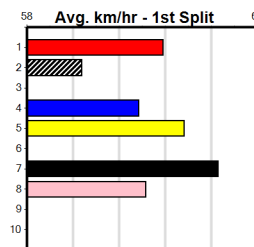

1

2

3

4

5

MILLERS MUZZLES (250+ RANK)

Distance: 400m, Race Type: Grade 7, Total Prizemoney: \$1,530
1st: \$1,000, 2nd: \$320, 3rd: \$160, 4th: \$50

Watchdog Tips: