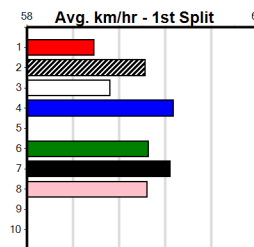

DOWNLOAD THE WATCHDOG APP (250+

Distance: 460m, Race Type: Grade 7, Total Prizemoney: $1,530
1st: $1,000, 2nd: $320, 3rd: $160, 4th: $50

Watchdog Tips:

Bet:

Form Box	Wgt	Dist	Track	Date	Time	BON	Margin	1st/2nd (Time)	PIR	Checked	Comment	WR	Split 1	S/P	Grade

1

PEPPERONI [7]
BK Bitch Apr-22 Sire: MY REDEEMER Dam: BELLE'S ON BOOST
Owner(s): D Smith Trainer: Danielle Smith (Lara)
Winning Distances: < 300m (0) 300 - 399m (1) 400 - 499m (0) 500 - 599m (0) 600 - 699m (0) > 700m (0)
ENG MEP 2025-02-26
Winning Weights: 28.3(1)

8th (3)	29.3	410	HOR	R2	08-Oct-24	24.48	23.26	11.00 TYCOON JILL (23.72)	M/77	.	.	.	11.07	$48.30	7
7th (6)	29.7	400	GEL	R10	21-Oct-24	23.38	22.57	5.50L SILVERTREE FLOSS (23.01)	M/88	.	.	.	8.94	$12.60	7
6th (4)	29.4	460	GEL	R7	05-Nov-24	27.02	25.92	16.00 QUEEN KIMETTO (25.92)	M/875	.	.	.	7.06	$120.50	X67
8th (5)	29.2	460	GEL	R9	26-Nov-24	26.85	25.91	13.00 CLONCURRY GOLD (25.97)	S/788	.	.	.	6.96	$84.00	7
6th (3)	28.7	400	GEL	R11	31-Dec-24	23.55	22.76	4.75L HERE TO TALK (23.22)	M/77	.	.	.	9.08	$7.40	7
5th (7)	29.1	460	GEL	R2	07-Jan-25	27.13	25.93	12.00 BORN TO PARTY (26.30)	M/885	.	.	.	7.20	$37.80	RW
6th (3)	28.8	400	WGL	R8	16-Jan-25	23.67	22.72	10.00 ASTONISHING LADY (22.98)	M/66	.	.	.	8.92	$28.50	7
8th (5)	28.9	300	HVL	R3	12-Feb-25	17.87	16.75	14.00 ZINZAN PLODDER (16.92)	M/8	.	.	.	4.18	$32.60	7

Last 3 wins NOT included above

1st (1)	28.3	390	WBL	R2	19-Feb-24	22.87	22.26	2.00L ACTION ROYALE (23.00)	Q/21	.	.	.	8.82	$3.80	M

Box History

Bx	1st	2nd	3rd	4th	5th	6th	7th	8th
1	1							1
2		1			1			
3								
4						1	1	
5								2
6								1
7					2	1		1
8			1		1			1

Prize Best Starts	26.85(5)-26/11/24	$1480.00
Trk/Dts	21-1-1-1	
APM	3-0-0-0	87

2

HE'S ALL THAT [7]
BD Dog Jan-23 Sire: ASTON DEE BEE Dam: UPTOWN TRIXIE
Owner(s): J Hopper Trainer: Julie-anne Hopper (Werribee)
Winning Distances: < 300m (0) 300 - 399m (0) 400 - 499m (1) 500 - 599m (0) 600 - 699m (0) > 700m (0)
Winning Weights: 30.9(1)

3rd (1)	29.9	450	BAL	R9	13-Nov-24	25.83	25.03	1.75L FEROCIOUS QUEEN (25.71)	M/222	.	.	.	6.64	$1.70	7
2nd (8)	29.7	300	HVL	R3	17-Nov-24	17.30	16.66	3.25L MUMS PEARL (17.09)	M/6	.	.	.	4.04	$3.50	X67
7th (8)	29.7	450	BAL	R8	21-Nov-24	26.51	25.19	18.00 IMPEL (25.26)	M/547	.	V10	.	6.83	$4.30	X67
7th (3)	29.6	300	HVL	R2	22-Dec-24	17.26	16.54	5.50L MR. OTTO (16.89)	M/6	.	.	.	4.11	$5.20	X67
6th (5)	29.5	390	BAL	R10	18-Jan-25	23.20	22.22	8.50L PYRENEES PRINCE (22.62)	M/66	.	.	.	8.85	$3.00	T3-7
7th (3)	29.9	450	BAL	R7	08-Feb-25	26.44	25.30	17.00 JAZZY HOPE (25.30)	M/377	.	V0	.	6.69	$3.30	X67
2nd (2)	30.0	460	GEL	R9	15-Feb-25	26.23	26.17	0.10L ASSUME FLOPPY (26.22)	Q/111	.	.	.	6.72	$4.20	7
2nd (1)	30.0	460	GEL	R5	25-Feb-25	26.67	26.18	5.50L WESTERN EMPIRE (26.31)	Q/115	.	.	.	6.61	$1.40	T3-RW

Last 3 wins NOT included above

1st (2)	30.9	400	GEL	R1	28-Sep-24	22.52	22.46	8.00L HONEY BUNNY (23.06)	Q/11	.	.	.	8.37	$4.40	M

Box History

Bx	1st	2nd	3rd	4th	5th	6th	7th	8th
1		1	1					
2	1	1						
3								2
4			1					
5						1		
6					1			
7								
8			1					1

Prize Best Starts	26.23(2)-15/2/25	$3380.00
Trk/Dts	11-1-3-2	
APM	2-0-2-0	1948