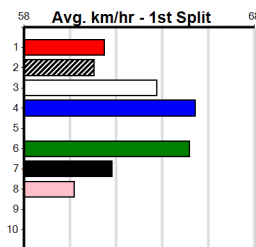

THE BECKLEY CENTRE GEELONG (250+

Distance: 460m, Race Type: Maiden, Total Prizemoney: $1,530
1st: $1,000, 2nd: $320, 3rd: $160, 4th: $50

Watchdog Tips: [ ] [ ] [ ] [ ] [ ] Bet: [ ]

Form Box Wgt Dist Track Date Time BON Margin 1st/2nd (Time) PIR Checked Comment W/R Split 1 S/P Grade

YOU SEE ME [M]
BD Dog Mar-23 Sire: FERNANDO BALE Dam: DIAMANTINA ROSE
Owner(s): CHAMPAGNE PTN (SYN), S Smith, A Langton
Trainer: Krystiana Dubos (Anakie)
Winning Distances: < 300m (0) 300 - 399m (0) 400 - 499m (0) 500 - 599m (0) 600 - 699m (0) > 700m (0)
Winning Weights:
4th (4) 35.1 460 GEL R2 07-Jan-25 26.97 25.93 10.00 BORN TO PARTY (26.30) M/654 . . . 7.08 $4.10 RW
6th (4) 35.0 460 GEL R2 14-Jan-25 26.29 25.58 11.00 SHIMA SAND (25.58) S/777 . . . 6.80 $21.70 M
6th (8) 34.7 515 SAP R1 20-Jan-25 30.45 29.40 11.00 REPOSITION (29.73) S/5566 . . . 5.30 $18.30 M
4th (3) 34.8 460 GEL R1 24-Jan-25 26.51 25.61 6.50L DOONGALLA JESSIE (26.08) M/333 . . . 6.77 $4.40 MH
7th (8) 34.8 460 GEL R1 31-Jan-25 26.97 25.93 12.00 ASTON BARTON (26.13) S/886 . . . 6.93 $42.40 MF
6th (4) 34.7 525 MEP R1 12-Feb-25 31.25 29.86 9.50L WYONG JAMESON (30.59) S/6666 . . . 5.37 $6.30 M
3rd (8) 34.6 515 SAP R1 17-Feb-25 30.24 29.36 3.25L HANDSOME RATIO (30.03) S/4433 . . . 5.26 $10.40 M
6th (1) 34.7 515 SAP R1 24-Feb-25 30.33 29.31 13.00 UNIVERSITY (29.48) Q/6676 . . VO 5.37 $14.00 M
Last 3 wins NOT included above

Box History
Bx 1st 2nd 3rd 4th 5th 6th 7th 8th
1 2
2 2
3 1
4 1 2
5 1
6
7
8 1 1 1
Prize Best $680.00
Starts 26.29(4)-14/1/25
Trk/Dts 10-0-0-2
APM 5-0-0-1 551

SEEK TO CLAIM [M]
BK Dog Feb-23 Sire: ASTON RUPEE Dam: GO SEEK HEIDI
Owner(s): CHAMPAGNE PTN (SYN), S Smith, A Langton
Trainer: Angela Langton (Anakie)
Winning Distances: < 300m (0) 300 - 399m (0) 400 - 499m (0) 500 - 599m (0) 600 - 699m (0) > 700m (0)
Winning Weights:
4th (1) 30.1 460 GEL R2 24-Jan-25 26.37 25.61 9.00L DISPLAY (25.76) M/334 . . . 6.80 $5.30 MH
8th (3) 30.3 460 GEL R1 31-Jan-25 27.31 25.93 17.00 ASTON BARTON (26.13) Q/568 . . W 6.79 $34.80 MF
4th (8) 29.6 525 MEP R1 05-Feb-25 31.15 29.93 18.00 TRIBECA (29.93) S/8866 . . . 5.43 $64.40 MH
7th (7) 29.9 525 MEA R2 15-Feb-25 31.46 29.72 21.00 LEGACY (30.01) S/7777 . . . 5.35 $92.10 MSF
Last 3 wins NOT included above

Box History
Bx 1st 2nd 3rd 4th 5th 6th 7th 8th
1 1
2 1
3 1
4 1
5
6
7 1
8 1
Prize Best $150.00
Starts 26.37(1)-24/1/25
Trk/Dts 4-0-0-0
APM 2-0-0-0 135

REGENCY BOY [M]
BK Dog May-23 Sire: BARCIA BALE Dam: SUNTORY ROSE
Owner(s): CHAMPAGNE PTN (SYN), S Smith, A Langton
Trainer: Angela Langton (Anakie)
Winning Distances: < 300m (0) 300 - 399m (0) 400 - 499m (0) 500 - 599m (0) 600 - 699m (0) > 700m (0)
Winning Weights:
3rd (8) 32.6 515 SAP R2 13-Jan-25 30.50 29.43 4.00L WINNING STEPS (30.23) M/5544 . . . 5.30 $5.10 MH
4th (4) 32.7 515 SAN R1 23-Jan-25 30.30 28.84 8.00L OUTSIDES (29.76) Q/7555 . . . 5.30 $11.20 MF
7th (2) 32.3 525 MEP R4 05-Feb-25 31.57 29.93 16.00 ETHANOL SECRET (30.51) M/6888 . . . 5.33 $22.50 MH
2nd (4) 32.7 515 SAP R1 17-Feb-25 30.05 29.36 0.50L HANDSOME RATIO (30.03) M/2222 . . . 5.18 $2.40 M
Last 3 wins NOT included above

Box History
Bx 1st 2nd 3rd 4th 5th 6th 7th 8th
1 1
2 1
3 1
4 1 1
5
6
7
8 1
Prize Best $1035.00
Starts FSH
Trk/Dts 4-0-1-1
APM 0-0-0-0 946