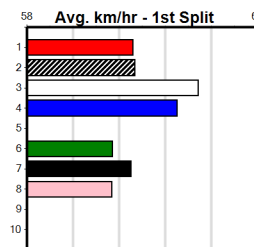

BEACHSIDE SECURITY (250+ RANK)

Distance: 460m, Race Type: Grade 5, Total Prizemoney: $1,530
1st: $1,000, 2nd: $320, 3rd: $160, 4th: $50

Watchdog Tips:

Bet:

Form Box	Wgt	Dist	Track	Date	Time	BON	Margin	1st/2nd (Time)	PIR	Checked	Comment	WR	Split 1	S/P	Grade

1

SNITCH ADAMS [5]
BK Dog Feb-23 Sire: FERNANDO BALE Dam: PATRIOT EARHART Trainer: Lisa Cockerell (Buckley)
Owner(s): L Cockerell
Winning Distances: < 300m (0) 300 - 399m (0) 400 - 499m (3) 500 - 599m (0) 600 - 699m (0) > 700m (0)
Winning Weights: 33.1(1) 33.2(1) 33.4(1)

6th (6)	33.1	515	SAN	R1	12-Dec-24	30.62	29.22	13.00 DOONGALLA SHANE (29.75)	M/7665				5.33	$11.30	7
6th (4)	32.8	515	SAN	R1	19-Dec-24	30.43	29.48	8.00L SHIMA BLUSH (29.90)	M/1267				5.16	$18.10	7
1st (8)	33.1	460	GEL	R9	27-Dec-24	25.95	25.77	1.25L REIKO DAIQUIRI (26.02)	Q/111				6.59	$5.30	7
2nd (6)	32.5	450	WBL	R5	23-Jan-25	25.91	25.16	4.00L SLOW POKE (25.63)	S/543				6.97	$2.20	X67
5th (8)	33.1	515	SAN	R2	30-Jan-25	30.78	29.11	17.00 SHIMA TIME (29.64)	S/7855				5.30	$10.80	6G
6th (8)	33.2	525	MEP	R10	05-Feb-25	31.03	29.93	9.00L CARUGGI (30.41)	S/5666				5.36	$6.50	6G
1st (2)	33.2	460	GEL	R7	15-Feb-25	26.17	26.17	3.00L HOLDER AUSTIN (26.37)	S/321				6.76	$2.00	RW
2nd (4)	33.1	525	MEP	R3	19-Feb-25	30.56	29.58	5.50L REUBEN HILL (30.21)	S/6333				5.42	$6.00	5

Last 3 wins NOT included above

1st (5)	33.4	460	GEL	R2	30-Oct-24	26.10	26.09	5.00L FLEETWOOD ODIN (26.43)	S/321				6.78	$2.20	M

Box History

Bx	1st	2nd	3rd	4th	5th	6th	7th	8th
1								
2	1							
3								
4		1				1		
5	1						1	
6		1				1		
7								
8	1	1			1	1		

Prize Best	$6280.00
Starts	25.95(8)-27/12/24
Trk/Dts	12-3-4-0
APM	5-3-2-0
	4356

2

NORBIT [5]
BK Dog Oct-22 Sire: FERNANDO BALE Dam: RASPUTIA Trainer: Raymond Gatt (Bannockburn)
Owner(s): WESTERN WIZARD (SYN), H Demoor, C Hudson
Winning Distances: < 300m (0) 300 - 399m (0) 400 - 499m (4) 500 - 599m (0) 600 - 699m (0) > 700m (0)
Winning Weights: 34.0(1) 34.3(1) 34.5(1) 34.9(1)

1st (3)	34.5	450	BAL	R7	11-Nov-24	25.84	25.77	0.05L MAXIMUM BARB (25.84)	S/221				6.75	$3.40	T3-RW
1st (8)	34.9	450	BAL	R6	25-Nov-24	25.48	25.48	1.25L ARANDT ABOUT (25.55)	M/221				6.67	$6.80	T3-5
7th (8)	35.3	450	BAL	R9	11-Dec-24	26.02	24.92	10.00 PAW PHELPS (25.36)	S/857				6.78	$26.70	RWH
3rd (1)	35.2	450	BAL	R7	18-Dec-24	25.95	25.10	3.75L MAJOR FRANKY (25.70)	S/342				6.72	$4.60	5
5th (1)	35.0	450	BAL	R8	01-Jan-25	25.93	25.18	2.25L EAGLES FLY ALONE (25.78)	S/345				6.66	$7.60	5
4th (2)	35.3	450	BAL	R11	08-Jan-25	25.57	24.66	5.50L BEAUTY BEAST (25.21)	S/764				6.77	$6.30	5
5th (8)	35.3	450	BAL	R7	05-Feb-25	25.89	25.25	7.50L XOEL BALE (25.37)	S/754				6.84	$25.60	5
3rd (5)	35.3	460	GEL	R8	11-Feb-25	26.20	25.94	3.5L BOROUGH BANKER (25.96)	S/854				6.85	$12.90	5

Last 3 wins NOT included above

1st (3)	34.3	425	BEN	R1	20-Jul-24	24.36	24.13	7.50L DOOKIE GIBLET (24.88)	M/321				6.86	$1.80	M
1st (6)	34.0	450	SHP	R7	10-Aug-24	25.62	25.56	4.75L TWILIGHT SLEUTH (25.95)	S/421		SW		6.88	$3.60	X67

Box History

Bx	1st	2nd	3rd	4th	5th	6th	7th	8th
1				1	1	1		
2							1	
3	2		1					
4		2				1		
5			2	1	1		1	
6	1	1						
7	1				2			
8	1	1			1		1	

Prize Best	$7057.14
Starts	26.20(5)-11/2/25
Trk/Dts	26-4-5-4
APM	5-0-3-2
	2930