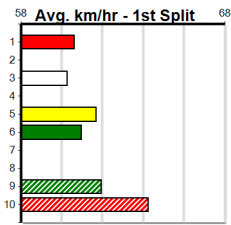

Mobile Form Guide

Average Winning Time:

Distance	Grade	Avg. Time
435m	Free For All	24.31
435m	Grade 5	24.67
435m	Mixed 6/7 Heat	24.67
435m	Maiden	24.92
510m	Mixed 4/5	28.79
510m	Restricted Win	29.04

Track Record:

Distance	Time	Greyhound	Date Set
435m	23.850	DR. ASHER	02-Feb-25
510m	28.223	NANGAR JIM	26-Dec-24
640m	36.191	CANYA ALL CLASS	20-Dec-24

Sale

Sale

MEWBURN PARK HOMESTEAD

Distance: 435m, Race Type: Maiden, Total Prizemoney: \$2,535
1st: \$1,680, 2nd: \$520, 3rd: \$260, 4th: \$75