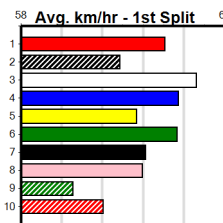

Sale

5 7:09PM (VIC time)

O'BRIEN PLUMBING

Distance: 435m, Race Type: Grade 5, Total Prizemoney: $2,925 1st: $1,950, 2nd: $600, 3rd: $300, 4th: $75

Watchdog Tips: 0 0 0 0 Bet: .

Main table containing race details for 10 races, including horse names, trainers, times, and odds. Includes 'Winnig Boxes' side tables for each race.