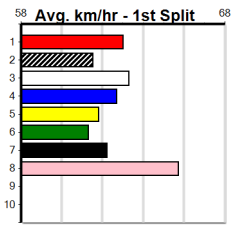

Sale

FEHST ON MEATS (1-4 WINS)

Distance: 510m, Race Type: Restricted Win, Total Prizemoney: $3,340
1st: $2,230, 2nd: $690, 3rd: $345, 4th: $75

7

7:49PM
(VIC time)

Watchdog Tips: **0 0 0 0** Bet: .