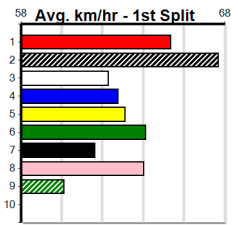

Sale

SPORTSBET HT 1

Distance: 435m, Race Type: Mixed 6/7 Heat, Total Prizemoney: $2,925
1st: $1,950, 2nd: $600, 3rd: $300, 4th: $75

3

6:32PM
(VIC time)

Watchdog Tips: **0 0 0 0** Bet: .