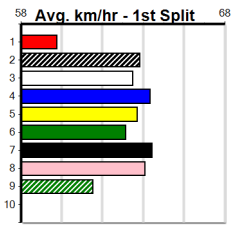

Sale

8

8:04PM

(VIC time)

PLATINUM PLUMBING PLUS

Distance: 510m, Race Type: Mixed 4/5, Total Prizemoney: \$3,875
1st: \$2,600, 2nd: \$800, 3rd: \$400, 4th: \$75

Watchdog Tips: 0 0 0 0 Bet: .

Form	Box	Weight	Dist	Track	Date	Time	BON	Margin	1st/2nd (Time)	PIR	Checked	Comment	W/R	Split 1	S/P	Grade	Winning Boxes																																																								
1 MADALIA TIPPER [5]																																																																									
WBE	D	Nov-20 BANJO BOY			ZIPPING SCARLET													<table border="1"> <tr><th>1</th><th>2</th><th>3</th><th>4</th><th>5</th><th>6</th><th>7</th><th>8</th></tr> <tr><td>2</td><td></td><td></td><td>1</td><td>1</td><td>1</td><td></td><td></td></tr> <tr><td colspan="8">Prize Best \$16,630.00</td></tr> <tr><td colspan="8">Starts 28.92</td></tr> <tr><td colspan="8">Trk/Dst 83-5-6-11</td></tr> <tr><td colspan="8">APM 35-4-3-6 \$3220</td></tr> </table>								1	2	3	4	5	6	7	8	2			1	1	1			Prize Best \$16,630.00								Starts 28.92								Trk/Dst 83-5-6-11								APM 35-4-3-6 \$3220							
1	2	3	4	5	6	7	8																																																																		
2			1	1	1																																																																				
Prize Best \$16,630.00																																																																									
Starts 28.92																																																																									
Trk/Dst 83-5-6-11																																																																									
APM 35-4-3-6 \$3220																																																																									
Trainer: Kathleen Fogarty (Lower Heyfield)																																																																									
3rd	(5)	33.9	510	SLE	R4	15-Jan-25	29.49	29.03	2.50LDR. LETTIE (29.32)	M/434	.	.	.	9.36	\$6.60	T3-5																																																									
4th	(1)	33.6	510	SLE	R7	26-Jan-25	29.31	28.81	7.00LSON OF GHOST (28.84)	Q/655	.	.	.	9.48	\$40.50	5																																																									
5th	(6)	33.7	510	SLE	R6	02-Feb-25	29.09	28.68	6.00LDR. DYLAN (28.68)	S/888	.	.	.	9.64	\$45.90	X45																																																									
6th	(6)	33.6	510	SLE	R5	23-Feb-25	29.75	28.58	9.50LVIPER (29.09)	M/886	.	.	.	9.86	\$53.00	5																																																									
Owner(s): K Fogarty																																																																									
2 PAW FARINA (NSW)[5]																																																																									
RBD	D	Feb-23 CHRISTO BALE			WANNA ALLEN													<table border="1"> <tr><th>1</th><th>2</th><th>3</th><th>4</th><th>5</th><th>6</th><th>7</th><th>8</th></tr> <tr><td>1</td><td></td><td>2</td><td></td><td></td><td></td><td>1</td><td>1</td></tr> <tr><td colspan="8">Prize Best \$13,685.00</td></tr> <tr><td colspan="8">Starts 28.88</td></tr> <tr><td colspan="8">Trk/Dst 16-5-4-3</td></tr> <tr><td colspan="8">APM 2-1-0-0 \$11310</td></tr> </table>								1	2	3	4	5	6	7	8	1		2				1	1	Prize Best \$13,685.00								Starts 28.88								Trk/Dst 16-5-4-3								APM 2-1-0-0 \$11310							
1	2	3	4	5	6	7	8																																																																		
1		2				1	1																																																																		
Prize Best \$13,685.00																																																																									
Starts 28.88																																																																									
Trk/Dst 16-5-4-3																																																																									
APM 2-1-0-0 \$11310																																																																									
Trainer: Robert Camilleri (Lara)																																																																									
3rd	(2)	35.7	485	HOR	R7	07-Feb-25	27.68	27.26	6.00LWILL VANSON (27.26)	S/434	.	.	.	6.90	\$7.10	X45																																																									
1st	(2)	35.9	460	GEL	R6	14-Feb-25	25.99	25.71	0.75LPAW ULTRA (26.04)	S/552	.	.	.	6.77	\$5.60	5																																																									
1st	(6)	36.1	485	HOR	R7	18-Feb-25	27.25	27.05	1.75LQAKLYN BALE (27.36)	M/423	.	.	.	6.70	\$1.60	5																																																									
4th	(3)	36.2	510	SLE	R6	23-Feb-25	28.90	28.58	4.75LBEST FOR LAST (28.58)	M/555	.	.	.	9.35	\$4.60	X45																																																									
Owner(s): B Wheeler																																																																									
3 HE SHINES [5]																																																																									
BK	D	Jan-22 SHIMA SHINE			AMARA LUCY													<table border="1"> <tr><th>1</th><th>2</th><th>3</th><th>4</th><th>5</th><th>6</th><th>7</th><th>8</th></tr> <tr><td>1</td><td>2</td><td></td><td></td><td></td><td></td><td>1</td><td>2</td></tr> <tr><td colspan="8">Prize Best \$33,819.38</td></tr> <tr><td colspan="8">Starts 28.95</td></tr> <tr><td colspan="8">Trk/Dst 43-8-8-4</td></tr> <tr><td colspan="8">APM 2-0-1-0 \$8420</td></tr> </table>								1	2	3	4	5	6	7	8	1	2					1	2	Prize Best \$33,819.38								Starts 28.95								Trk/Dst 43-8-8-4								APM 2-0-1-0 \$8420							
1	2	3	4	5	6	7	8																																																																		
1	2					1	2																																																																		
Prize Best \$33,819.38																																																																									
Starts 28.95																																																																									
Trk/Dst 43-8-8-4																																																																									
APM 2-0-1-0 \$8420																																																																									
Trainer: Glen Connell (Stradbroke)																																																																									
6th	(3)	33.3	640	SLE	R8	15-Dec-24	36.88	36.54	5.00LSUNNYSIDE JO (36.54)	M/7666	.	.	.	6.32	\$29.40	S																																																									
4th	(8)	33.6	460	WGL	R10	03-Jan-25	25.76	25.39	5.50LVINCENT BALE (25.39)	M/775	.	.	.	6.70	\$56.90	SH																																																									
2nd	(5)	33.2	510	SLE	R8	12-Jan-25	28.95	28.73	0.50LLOUR YOGI (28.93)	S/753	.	SW	.	9.46	\$3.20	X45																																																									
5th	(2)	32.9	600	MEA	R4	22-Feb-25	35.08	34.07	11.00LPAW PHELPS (34.35)	M/4555	.	.	.	9.36	\$7.50	5H																																																									
Owner(s): G Connell																																																																									
4 BANDIT BARBIE (NSW)[5]																																																																									
BK	B	Jun-22 JUNGLE DEUCE			LITTLE NANGAR													<table border="1"> <tr><th>1</th><th>2</th><th>3</th><th>4</th><th>5</th><th>6</th><th>7</th><th>8</th></tr> <tr><td>2</td><td></td><td></td><td>1</td><td></td><td></td><td></td><td>1</td></tr> <tr><td colspan="8">Prize Best \$11,070.00</td></tr> <tr><td colspan="8">Starts 29.05</td></tr> <tr><td colspan="8">Trk/Dst 21-4-2-7</td></tr> <tr><td colspan="8">APM 5-0-0-2 \$6537</td></tr> </table>								1	2	3	4	5	6	7	8	2			1				1	Prize Best \$11,070.00								Starts 29.05								Trk/Dst 21-4-2-7								APM 5-0-0-2 \$6537							
1	2	3	4	5	6	7	8																																																																		
2			1				1																																																																		
Prize Best \$11,070.00																																																																									
Starts 29.05																																																																									
Trk/Dst 21-4-2-7																																																																									
APM 5-0-0-2 \$6537																																																																									
Trainer: Brian Alford (Yarram)																																																																									
3rd	(4)	28.9	510	SLE	R5	02-Feb-25	29.05	28.68	1.00LAMRON SAMMY (28.99)	Q/222	.	.	.	9.14	\$4.60	RWH																																																									
8th	(4)	29.0	510	SLE	R5	09-Feb-25	30.13	28.85	13.00LWARRIOR JACK (29.24)	M/888	.	.	.	9.74	\$7.50	RWF																																																									
3rd	(6)	29.0	510	SLE	R5	16-Feb-25	29.06	28.79	4.00LWHO ME (28.79)	Q/122	.	.	.	9.12	\$9.30	5																																																									
3rd	(3)	29.8	460	WGL	R7	21-Feb-25	26.16	25.54	3.75LJUMBUK JOHNNY (25.91)	Q/322	.	.	.	6.53	\$5.90	5																																																									
Owner(s): B Alford																																																																									
5 WISE ABALONE (WA)[5]																																																																									
BEW	B	Apr-22 TOMMY SHELBY			GRACEFUL LIGHT													<table border="1"> <tr><th>1</th><th>2</th><th>3</th><th>4</th><th>5</th><th>6</th><th>7</th><th>8</th></tr> <tr><td>1</td><td>2</td><td></td><td>1</td><td></td><td></td><td></td><td></td></tr> <tr><td colspan="8">Prize Best \$14,536.00</td></tr> <tr><td colspan="8">Starts 29.02</td></tr> <tr><td colspan="8">Trk/Dst 32-4-8-6</td></tr> <tr><td colspan="8">APM 2-0-1-0 \$4124</td></tr> </table>								1	2	3	4	5	6	7	8	1	2		1					Prize Best \$14,536.00								Starts 29.02								Trk/Dst 32-4-8-6								APM 2-0-1-0 \$4124							
1	2	3	4	5	6	7	8																																																																		
1	2		1																																																																						
Prize Best \$14,536.00																																																																									
Starts 29.02																																																																									
Trk/Dst 32-4-8-6																																																																									
APM 2-0-1-0 \$4124																																																																									
Trainer: Paul Galea (Rosedale)																																																																									
5th	(8)	25.8	510	SLE	R8	19-Jan-25	29.07	28.76	4.50LLOVELY LAINEY (28.76)	M/655	.	.	.	9.34	\$13.60	X45																																																									
3rd	(5)	26.1	515	SAP	R4	27-Jan-25	29.91	29.60	3.75LXENI BALE (29.66)	S/3333	.	.	.	5.25	\$5.00	X45																																																									
7th	(5)	26.3	460	WGL	R8	07-Feb-25	26.40	25.64	11.00LGOT RHYTHM (25.64)	M/888	.	V7	.	6.78	\$20.20	5																																																									
3rd	(2)	26.2	400	WGL	R5	18-Feb-25	22.73	22.29	1.5LHYPERKINETIC (22.62)	M/33	.	.	.	8.55	\$11.10	5																																																									
Owner(s): P Galea																																																																									
6 WHO ME [4]																																																																									
BE	D	Dec-22 ASTON RUPEE			ALBIES CRUISER													<table border="1"> <tr><th>1</th><th>2</th><th>3</th><th>4</th><th>5</th><th>6</th><th>7</th><th>8</th></tr> <tr><td></td><td></td><td></td><td>2</td><td></td><td></td><td></td><td>1</td></tr> <tr><td colspan="8">Prize Best \$10,050.00</td></tr> <tr><td colspan="8">Starts 28.79</td></tr> <tr><td colspan="8">Trk/Dst 16-4-2-2</td></tr> <tr><td colspan="8">APM 3-2-0-0 \$8382</td></tr> </table>								1	2	3	4	5	6	7	8				2				1	Prize Best \$10,050.00								Starts 28.79								Trk/Dst 16-4-2-2								APM 3-2-0-0 \$8382							
1	2	3	4	5	6	7	8																																																																		
			2				1																																																																		
Prize Best \$10,050.00																																																																									
Starts 28.79																																																																									
Trk/Dst 16-4-2-2																																																																									
APM 3-2-0-0 \$8382																																																																									
Trainer: Brad Sands (Pakenham)																																																																									
1st	(4)	32.6	510	SLE	R3	02-Feb-25	29.07	28.68	1.75LWARRIOR JACK (29.18)	M/532	.	.	.	9.44	\$11.80	RWH																																																									
4th	(8)	32.6	510	SLE	R5	09-Feb-25	29.55	28.85	4.50LWARRIOR JACK (29.24)	M/333	.	.	.	9.56	\$10.20	RWF																																																									
1st	(7)	32.6	510	SLE	R5	16-Feb-25	28.79	28.79	2.75LDR. REESE (28.79)	M/211	.	.	.	9.16	\$13.50	5																																																									
7th	(4)	33.4	450	SHP	R7	24-Feb-25	26.01	24.90	13.00LKRAKEN WHISKY (25.11)	M/677	.	.	.	6.83	\$45.60	SH																																																									
Owner(s): B Sands																																																																									
7 PLAY THE VICTIM [5]																																																																									
BK	D	May-21 HARD STYLE RICO			DYNA QUOTA													<table border="1"> <tr><th>1</th><th>2</th><th>3</th><th>4</th><th>5</th><th>6</th><th>7</th><th>8</th></tr> <tr><td>4</td><td>1</td><td>1</td><td>2</td><td>2</td><td>1</td><td>1</td><td>2</td></tr> <tr><td colspan="8">Prize Best \$59,532.50</td></tr> <tr><td colspan="8">Starts FSTD</td></tr> <tr><td colspan="8">Trk/Dst 102-14-24-14</td></tr> <tr><td colspan="8">APM 0-0-0-0 \$11086</td></tr> </table>								1	2	3	4	5	6	7	8	4	1	1	2	2	1	1	2	Prize Best \$59,532.50								Starts FSTD								Trk/Dst 102-14-24-14								APM 0-0-0-0 \$11086							
1	2	3	4	5	6	7	8																																																																		
4	1	1	2	2	1	1	2																																																																		
Prize Best \$59,532.50																																																																									
Starts FSTD																																																																									
Trk/Dst 102-14-24-14																																																																									
APM 0-0-0-0 \$11086																																																																									
Trainer: Debra Brandon (Cranbourne East)																																																																									
5th	(2)	35.3	460	GEL	R10	31-Jan-25	26.21	25.93	4.00LBRUCE'S SHOUT (25.93)	M/554	.	.	.	6.70	\$10.50	X45																																																									
5th	(8)	35.8	460	WGL	R9	07-Feb-25	25.94	25.64	2.50LBARRETOS (25.77)	M/544	.	.	.	6.78	\$25.40	X34																																																									
4th	(8)	35.6	460	WGL	R6	14-Feb-25	25.78	25.59	2.75LFOR PETE'S SAKE (25.59)	M/333	.	.	.	6.55	\$39.80	X45																																																									
3rd	(5)	35.9	460	WGL	R6	21-Feb-25	25.96	25.54	4.75LSHARNI'S SECRET (25.63)	M/233	.	.	.	6.58	\$14.40	X45																																																									
Owner(s): TWO BRANDO'S (SYN), S Brandon, D Brandon, D Atkin																																																																									
8 PAW OLYMPIA (NSW)[5]																																																																									
BK	B	Jul-22 JS FLAMIN ACE			DYNA ADRIA													<table border="1"> <tr><th>1</th><th>2</th><th>3</th><th>4</th><th>5</th><th>6</th><th>7</th><th>8</th></tr> <tr><td></td><td></td><td></td><td>1</td><td></td><td></td><td></td><td>2</td></tr> <tr><td colspan="8">Prize Best \$10,910.00</td></tr> <tr><td colspan="8">Starts 28.98</td></tr> <tr><td colspan="8">Trk/Dst 31-5-4-3</td></tr> <tr><td colspan="8">APM 1-0-0-0 \$3853</td></tr> </table>								1	2	3	4	5	6	7	8				1				2	Prize Best \$10,910.00								Starts 28.98								Trk/Dst 31-5-4-3								APM 1-0-0-0 \$3853							
1	2	3	4	5	6	7	8																																																																		
			1				2																																																																		
Prize Best \$10,910.00																																																																									
Starts 28.98																																																																									
Trk/Dst 31-5-4-3																																																																									
APM 1-0-0-0 \$3853																																																																									
Trainer: Robert Camilleri (Lara)																																																																									
5th	(1)	27.7	525	MEP	R7	29-Jan-25	30.67	30.07	9.00LPAW OCTAVIA (30.07)	S/7555	.	.	.	5.33	\$8.90	5																																																									
5th	(2)	27.5	515	SAP	R10	03-Feb-25	30.24	29.47	8.00LSUPER TONE (29.70)	S/7566	.	.	.	5.32	\$8.30	5																																																									
7th	(5)	27.4	485	HOR	R8	14-Feb-25	27.91	27.24	10.00LPRETTY CAPRI (27.24)	Q/334	.	SW	.	6.57	\$22.40	X45																																																									
6th	(2)	27.1	500	BEN	R7	19-Feb-25	28.58	28.07	7.00LDON'T TELL SHELL (28.09)	M/544	.	.	.	6.67	\$37.80	5H																																																									
Owner(s): B Wheeler																																																																									
9 VALVE BOUNCE [5] Res.																																																																									
BK	D	Oct-21 SHIMA SHINE			ZIPPING EMMA													<table border="1"> <tr><th>1</th><th>2</th><th>3</th><th>4</th><th>5</th><th>6</th><th>7</th><th>8</th></tr> <tr><td></td><td>2</td><td>1</td><td></td><td></td><td></td><td>1</td><td></td></tr> <tr><td colspan="8">Prize Best \$14,570.63</td></tr> <tr><td colspan="8">Starts 29.03</td></tr> <tr><td colspan="8">Trk/Dst 58-5-12-6</td></tr> <tr><td colspan="8">APM 3-0-0-1 \$4868</td></tr> </table>								1	2	3	4	5	6	7	8		2	1				1		Prize Best \$14,570.63								Starts 29.03								Trk/Dst 58-5-12-6								APM 3-0-0-1 \$4868							
1	2	3	4	5	6	7	8																																																																		
	2	1				1																																																																			
Prize Best \$14,570.63																																																																									
Starts 29.03																																																																									
Trk/Dst 58-5-12-6																																																																									
APM 3-0-0-1 \$4868																																																																									
Trainer: Chris Johannsen (Devon Meadows)																																																																									
4th	(1)	33.8	460	WGL	R6	28-Jan-25	26.34	25.88	7.00LCORINTHIAN (25.88)	M/444	.	.	.	6.73	\$33.00	5																																																									
7=	(2)	33.7	510	SLE	R6	02-Feb-25	29.16	28.68	7.00LDR. DYLAN (28.68)	M/667	.	.	.	9.40	\$36.20	X45																																																									
8th	(1)	34.4	450	SHP	R6	10-Feb-25	25.90	24.99	6.00LCRUSOE RICO (25.49)	M/568	.	.	.	6.81	\$19.20	5																																																									
6th	(2)	34.1	510	SLE	R5	16-Feb-25	29.25	28.79	7.00LWHO ME (28.79)	S/877	.	.	.	9.59	\$24.80	5																																																									
Owner(s): T Clark																																																																									
10 *** NO RESERVE ***																																																																									
Trainer: [Blank]																																																																									
Owner(s): [Blank]																																																																									