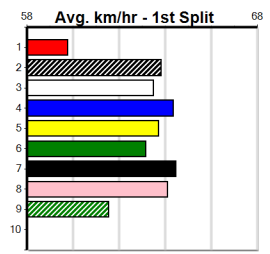

Sale
8
8:04PM
(VIC time)

PLATINUM PLUMBING PLUS

Distance: 510m, Race Type: Mixed 4/5, Total Prizemoney: $3,875
1st: $2,600, 2nd: $800, 3rd: $400, 4th: $75

Watchdog Tips: ☐ ☐ ☐ ☐ ☐ Bet: ☐

1

MADALIA TIPPER [5]
WBE Dog Nov-20 Sire: BANJO BOY Dam: ZIPPING SCARLET
Owner(s): K Fogarty
Trainer: Kathleen Fogarty (Lower Heyfield)
Winning Distances: < 300m (0) 300 - 399m (0) 400 - 499m (1) 500 - 599m (4) 600 - 699m (0) > 700m (0)
Winning Weights: 33.1(1) 33.5(1) 33.8(1) 34.0(1) 34.3(1)

Box	1st	2nd	3rd	4th	5th	6th	7th	8th
1								
2	2	1	2	1	5	2		2
3							2	3
4	1	1		1	3	1	1	1
5	1		2	1		2	1	1
6	1	1	1	1	2	2		
7				1	5	3		2
8		3	3			6	1	1

Prize Best Starts Trk/Dts APM
$16630.00
28.92(5)-27/10/24
83-5-6-11
35-4-3-6
3220

2

PAW FARINA (NSW)[5]
RBD Dog Feb-23 Sire: CHRISTO BALE Dam: WANNA ALLEN
Owner(s): B Wheeler
Trainer: Robert Camilleri (Lara)
Winning Distances: < 300m (0) 300 - 399m (0) 400 - 499m (4) 500 - 599m (1) 600 - 699m (0) > 700m (0)
Winning Weights: 35.9(1) 36.1(3) 36.2(1)

Box	1st	2nd	3rd	4th	5th	6th	7th	8th
1		2	1					
2	1			1				
3					1			
4	2	1					1	
5		1			1			
6	1		1					
7	1							
8					1			

Prize Best Starts Trk/Dts APM
$13685.00
28.88(4)-5/1/25
16-5-4-3
2-1-0-0
11310

3

HE SHINES [5]
BK Dog Jan-22 Sire: SHIMA SHINE Dam: AMARA LUCY
Owner(s): G Connell
Trainer: Glen Connell (Stradbrooke)
Winning Distances: < 300m (0) 300 - 399m (0) 400 - 499m (6) 500 - 599m (1) 600 - 699m (1) > 700m (0)
Winning Weights: 31.2(1) 32.1(1) 32.4(2) 32.7(1) 32.8(2) 33.2(1)

Box	1st	2nd	3rd	4th	5th	6th	7th	8th
1	1							
2	2	1			2	2	1	1
3					1	1	2	
4	4	2	2				1	
5		2			1			
6	1			2				
7	2	3	1			1		
8	2	1	1	2	2		1	

Prize Best Starts Trk/Dts APM
$33819.38
28.95(5)-12/1/25
43-8-8-4
2-0-1-0
8420

4

BANDIT BARBIE (NSW)[5]
BK Bitch Jun-22 Sire: JUNGLE DEUCE Dam: LITTLE NANGAR
Owner(s): B Alford
Trainer: Brian Alford (Yarram)
Winning Distances: < 300m (0) 300 - 399m (0) 400 - 499m (4) 500 - 599m (0) 600 - 699m (0) > 700m (0)
Winning Weights: 28.4(1) 28.9(1) 29.2(2)

Box	1st	2nd	3rd	4th	5th	6th	7th	8th
1	2				1	1		
2				1	1			
3	1	1	1		1			
4		1		1				1
5		1	2					
6			1			1		
7								
8	1		1	1	1			

Prize Best Starts Trk/Dts APM
$11070.00
29.05(3)-1/12/24
21-4-2-7
5-0-0-2
6537

5

WISE ABALONE (WA)[5]
BEW Bitch Apr-22 Sire: TOMMY SHELBY Dam: GRACEFUL LIGHT
Owner(s): P Galea
Trainer: Paul Galea (Rosedale)
Winning Distances: < 300m (0) 300 - 399m (5) 400 - 499m (0) 500 - 599m (0) 600 - 699m (0) > 700m (0)
Winning Weights: 26.1(1) 26.5(1) 26.7(2) 26.8(1)

Box	1st	2nd	3rd	4th	5th	6th	7th	8th
1	1	1	1			1	1	
2	2	1	1	2			2	1
3		1	1					
4	1	1	1		1	1		
5			1			1	2	
6	1					1		
7	2	1					1	
8		1			2			

Prize Best Starts Trk/Dts APM
$14536.00
29.02(2)-12/1/25
32-4-8-6
2-0-1-0
4124