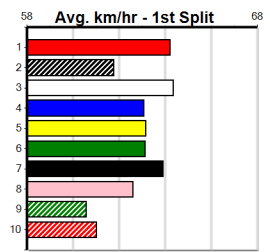

Sale
11
9:02PM
(VIC time)

SHAUN BATES PLUMBING

Distance: 435m, Race Type: Grade 5, Total Prizemoney: $2,925
1st: $1,950, 2nd: $600, 3rd: $300, 4th: $75

Watchdog Tips: ☐ ☐ ☐ ☐ ☐

Bet:

1

SHORT NOTICE [5]
DKBD Bitch Jan-22 Sire: FERNANDO BALE Dam: SMOKIN' CINDY Trainer: Tony Tufo (Labertouche)
Owner(s): T Tufo
Winning Distances: < 300m (0) 300 - 399m (1) 400 - 499m (2) 500 - 599m (0) 600 - 699m (0) > 700m (0)
Winning Weights: 27.1(1) 27.3(1) 28.0(1)

Box	1st	2nd	3rd	4th	5th	6th	7th	8th
1	2	1	1	1				
2		2	1					
3					1			1
4								
5							1	
6	1							
7								1
8						2		

3rd (2) 27.4 400 GAW R8 03-Jul-24 23.82 22.57 11.00 ASHBY JAZZY (23.10) 9.19 $2.40 S
3rd (1) 27.6 342 APK R7 08-Jul-24 19.85 19.44 3.00L BITTER FURY (19.64) 4.52 $3.20 6
2nd (1) 27.5 395 MBR R6 14-Jul-24 22.67 22.36 4.25L WEBLEC MARQUISE (22.36) 5.09 $3.40 6
2nd (2) 27.7 395 MBR R4 19-Jul-24 22.53 22.24 1.25L RICKI'S BURNER (22.44) 0 5.24 $2.70 6
1st (6) 28.0 395 MBR R6 26-Jul-24 22.73 22.25 2.50L BITTER FURY (22.92) 0 5.20 $3.20 6
6th (5) 27.7 342 APK R7 20-Aug-24 20.34 19.26 10.00 KAREN BONKERS (19.64) 0 VINJ(28) 4.77 $5.50 RW
8th (3) 27.4 400 WGL R11 14-Feb-25 23.46 22.65 4.75L SODA DUKE (23.15) M/88 8.91 $45.60 5
7th (7) 27.7 400 WGL R11 21-Feb-25 23.34 22.66 8.00L TOP KADE (22.81) S/77 8.70 $54.60 5

Last 3 wins NOT included above

1st	2nd	3rd	4th	5th	6th	7th	8th
1st (1) 27.3 400 GAW R2 19-Jun-24 23.08 22.55 4.00L TEMERITY SPRITE (23.36) 0 SAMP 8.76 $1.40 M							
1st (1) 27.1 400 GAW R6 30-Jun-24 22.91 22.54 3.75L IT'S JACKIE (23.18) 8.71 $4.20 6							

Prize Best Starts Trk/Dts APM $4220.00 FSH 15-3-3-2 0-0-0-0 736

2

XATU BALE (NSW)[5]
BK Dog Apr-21 Sire: FERAL FRANKY Dam: DYNA CARMEN Trainer: Susan Northway (Heyfield)
Owner(s): S Northway
Winning Distances: < 300m (0) 300 - 399m (2) 400 - 499m (10) 500 - 599m (0) 600 - 699m (0) > 700m (0)
Winning Weights: 31.4(1) 31.8(2) 31.9(1) 32.0(1) 32.2(1) 32.4(1) 32.8(1) 33.2(1) 34.2(1) 34.4(1) 34.7(1)

Box	1st	2nd	3rd	4th	5th	6th	7th	8th
1	1	2	2	3	1			1
2	3	2	1	1	1	2		
3	1	3				1		1
4	2	1			2	1	1	
5	1			1	1	2		
6	1	2		1	2	1		
7	1	1	4	1	1	2	2	1
8	2	1	1	2	1	1	1	

6th (6) 34.8 435 SLE R7 08-Dec-24 24.70 24.13 8.50L DR. UNITED (24.13) M/775 5.43 $31.70 FFA
6th (2) 34.3 435 SLE R5 29-Dec-24 24.80 24.09 5.50L COMPUTER MODEL (24.42) M/366 5.32 $4.10 X45
2nd (8) 35.0 435 SLE R11 12-Jan-25 24.74 24.26 2.75L CHALUPA BATMAN (24.55) S/733 5.50 $5.50 5
6th (3) 35.3 435 SLE R10 19-Jan-25 24.91 24.33 3.00L LAUGHING PANTHER (24.72) M/756 5.46 $4.00 5
6th (5) 35.3 435 SLE R11 26-Jan-25 24.92 24.31 6.00L FABIO GIBLET (24.53) M/565 5.37 $3.30 5
2nd (3) 35.1 400 WGL R11 31-Jan-25 22.90 22.29 0.50L TEDDY BOX (22.87) M/33 8.52 $2.90 T3-5
2nd (6) 34.8 435 SLE R10 12-Feb-25 24.79 24.42 4.75L BIT COOL (24.47) M/443 5.34 $4.10 SH
5th (6) 35.1 435 SLE R9 23-Feb-25 24.73 24.16 6.00L HOLLY ROSE (24.33) M/575 5.44 $9.10 S

Last 3 wins NOT included above

1st	2nd	3rd	4th	5th	6th	7th	8th
1st (8) 34.2 435 SLE R8 24-Mar-24 24.70 24.39 1.00L EARLY SECRETS (24.76) M/444 5.30 $32.10 FFA							
1st (1) 34.4 435 SLE R11 30-Jun-24 24.49 24.46 3.5L DR. DYLAN (24.72) M/332 5.30 $4.40 5							
1st (4) 34.7 435 SLE R6 11-Aug-24 24.52 24.42 4.25L GALLOPING JIMMY (24.80) M/421 5.41 $18.00 X34							

Prize Best Starts Trk/Dts APM $30325.00 24.47(1)-18/8/24 66-12-12-8 30-5-3-4 4141