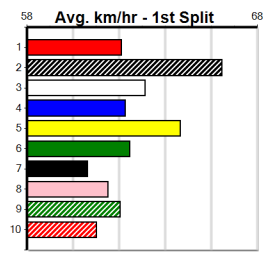

Sale
12
9:23PM
(VIC time)

HILLROSS RIVIERA

Distance: 435m, Race Type: Grade 5, Total Prizemoney: $2,925
1st: $1,950, 2nd: $600, 3rd: $300, 4th: $75

Watchdog Tips: ☐ ☐ ☐ ☐ ☐

Bet: ☐

1

BETSIE BALE (NSW)[5]
F Bitch Oct-21 Sire: FERAL FRANKY Dam: FANTA BALE Trainer: Luke Harris (Devon Meadows)
Owner(s): L Harris
Winning Distances: < 300m (0) 300 - 399m (1) 400 - 499m (7) 500 - 599m (1) 600 - 699m (0) > 700m (0)
Winning Weights: 29.0(2) 29.2(3) 29.5(1) 29.6(1) 29.7(2)

Box	1st	2nd	3rd	4th	5th	6th	7th	8th
1	3	1	2	1	1			1
2			6		2	1	1	
3	1	4	1	1	2	3		
4		2	3		3	2		
5		2	1	2		1	2	1
6			1	3	2	1		
7	3		2		2	1		
8	2	1	1					

Prize Best Starts Trk/Dts APM: $29620.63, 24.55(1)-28/1/24, 71-9-10-17, 8-0-2-1, 5101

2

DISCO GIZMO [5]
BK Dog Apr-22 Sire: GET IT GIZMO Dam: WONDERFUL WORLD Trainer: Joseph Sultana (Trafalgar East)
Owner(s): J Sultana
Winning Distances: < 300m (0) 300 - 399m (3) 400 - 499m (0) 500 - 599m (0) 600 - 699m (0) > 700m (0)
Winning Weights: 28.8(1) 28.9(1) 29.0(1)

Box	1st	2nd	3rd	4th	5th	6th	7th	8th
1	1	1	1	1	1	1		
2	1	1	1				1	1
3	1		1		2	1		
4		1	2					
5						1		1
6			1					1
7				1	2			2
8		1		1	2			

Prize Best Starts Trk/Dts APM: $5490.00, 24.95(7)-26/2/25, 31-3-4-6, 1-0-0-0, 2380

3

IRON TYSON [5]
BK Dog May-22 Sire: ZIPPING GARTH Dam: DREAMY EYES Trainer: Christian Wilk (Tanjil South)
Owner(s): Eye Candy (SYN), C Wilk, K Gorman
Winning Distances: < 300m (0) 300 - 399m (1) 400 - 499m (4) 500 - 599m (0) 600 - 699m (0) > 700m (0)
Winning Weights: 31.1(1) 32.2(1) 32.4(2) 34.4(1)

Box	1st	2nd	3rd	4th	5th	6th	7th	8th
1	1	1	1	1	2	1	1	1
2			2	3			1	1
3			1					1
4		1		1	1			1
5				1	2			1
6	1	2				1		1
7	2	1					1	1
8	1				2			

Prize Best Starts Trk/Dts APM: $9201.25, 24.69(7)-22/5/24, 38-5-4-4, 7-2-2-0, 3018

4

GEOFF'S BOMBER [5]
BK Dog Jun-21 Sire: ASTON DUKE Dam: ROZEHILL BETH Trainer: Geoffrey Green (Woodside)
Owner(s): G Green
Winning Distances: < 300m (0) 300 - 399m (5) 400 - 499m (3) 500 - 599m (0) 600 - 699m (0) > 700m (0)
Winning Weights: 32.3(1) 32.4(2) 32.6(1) 32.7(1) 32.8(1) 32.9(1) 33.2(1)

Box	1st	2nd	3rd	4th	5th	6th	7th	8th
1	2	3	2		1	2	3	
2	2		2	2	3	3	3	1
3		2	1	2		1	4	1
4	1			2	2	1	4	
5						3		2
6	2		3		1	5	1	
7	2		1	1	2	1	2	
8	1	2		2	3			

Prize Best Starts Trk/Dts APM: $13905.63, 24.88(2)-10/3/24, 84-8-9-8, 19-2-1-3, 2331

5

BONNIE GAL [5]
BKW Bitch Mar-21 Sire: HOOKED ON SCOTCH Dam: MEPUNGA BONNIE Trainer: Chris Johannsen (Devon Meadow)
Owner(s): Bonnie (SYN), M Pollard, G Stephenson
Winning Distances: < 300m (0) 300 - 399m (1) 400 - 499m (8) 500 - 599m (0) 600 - 699m (0) > 700m (0)
Winning Weights: 27.3(1) 27.8(1) 28.0(1) 28.2(2) 28.4(1) 28.5(1) 28.7(1) 28.9(1)

Box	1st	2nd	3rd	4th	5th	6th	7th	8th
1	1	1	3	3	2	2	4	2
2		1	2	2	1	2		1
3	1	2	1	1		1	1	1
4	1	3	1	1	3	1	1	1
5	1	1	2	1			2	1
6	2	2	1	1				1
7	1	3	2	1	1			
8	2	2			1	1	1	2

Prize Best Starts Trk/Dts APM: $28680.63, 24.48(4)-3/9/23, 75-9-14-9, 27-1-3-2, 3326