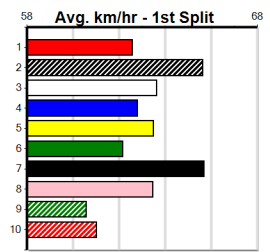

Sale
10
8:39PM
(VIC time)

MARINERS COVE PAYNESVILLE

Distance: 435m, Race Type: Grade 5, Total Prizemoney: $2,925
1st: $1,950, 2nd: $600, 3rd: $300, 4th: $75

Watchdog Tips: ☐ ☐ ☐ ☐ ☐

Bet:

1

JAMS NIMBLE [5]
WBK Bitch Jan-22 Sire: NEED MY MONEYNOW Dam: GRANDANA QUALI Trainer: Nicole Lund (Longwarry)
Owner(s): P Young
Winning Distances: < 300m (0) 300 - 399m (1) 400 - 499m (5) 500 - 599m (0) 600 - 699m (0) > 700m (0)
Winning Weights: 23.7(2) 23.8(2) 24.0(2)

Run	Dist	Wgt	Track	Date	Time	BON	Margin	1st/2nd (Time)	PIR	Checked	Comment	WR	Split 1	S/P	Grade
2nd (4)	23.9	435	SLE	R7	05-Nov-24	24.98	24.54	0.50L DR. BROOKLYNN (24.95)	M/311	.	.	.	5.36	$1.60	T3-5
F (4)	23.9	435	SLE	R5	13-Nov-24	0.00	24.42	MALLY BOY (24.91)	.	.	VO	.	.	.	$2.70 T3-5
1st (7)	24.0	435	SLE	R12	01-Jan-25	24.94	24.63	0.75L MAJESTIC JAY (24.99)	M/111	.	.	.	5.38	$2.80 T3-5	
1st (8)	24.0	435	SLE	R11	08-Jan-25	24.96	24.66	2.50L CHRISSY HAND (25.12)	S/643	.	SW	.	5.42	$2.40 5	
4th (1)	23.7	460	WGL	R8	23-Jan-25	26.64	25.75	2.75L HAY RILEY (26.46)	S/443	.	V5	.	6.60	$5.30 T3-5	
8th (4)	23.8	435	SLE	R8	05-Feb-25	26.05	24.64	13.00 MIGHTY HANNIBAL (25.15)	M/664	.	VO	.	5.37	$15.80 T3-5	
3rd (5)	24.1	435	SLE	R5	12-Feb-25	25.04	24.42	8.00L NEED YOU NOW (24.51)	M/333	.	.	.	5.35	$15.90 SH	
3rd (5)	24.2	435	SLE	R7	26-Feb-25	24.78	24.31	4.50L PARUMBA RUMBA (24.48)	M/533	.	.	.	5.30	$10.00 5H	

Last 3 wins NOT included above

Run	Dist	Wgt	Track	Date	Time	BON	Margin	1st/2nd (Time)	PIR	Checked	Comment	WR	Split 1	S/P	Grade
1st (1)	23.8	460	WGL	R9	23-May-24	26.59	26.11	0.75L CONVICT MODEL (26.63)	S/111	.	.	.	6.65	$4.00 7	
1st (3)	23.7	390	BAL	R4	30-Jun-24	22.36	22.21	1.75L PERFECT ACE (22.48)	M/21	.	.	.	8.39	$10.10 T3-6	
1st (4)	23.8	435	SLE	R5	14-Aug-24	24.68	24.45	0.50L DR. NARNIA (24.70)	S/111	.	.	.	5.29	$2.30 5	

Box History

Bx	1st	2nd	3rd	4th	5th	6th	7th	8th
1	2	1	1	1	1	1		
2	1	1	1	1	1	1		
3	1	2	1	1	2			
4	1	1						1
5			2			2	1	1
6				1	1			
7	1	1		1	1			
8	1		2	1	1			

Prize Best Starts Trk/Dts APM: $9450.00, 24.68(4)-14/8/24, 35-6-3-7, 15-3-2-3, 3699