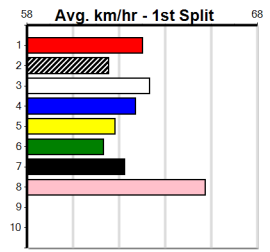

Sale
7
7:49PM
(VIC time)

FEHST ON MEATS (1-4 WINS)

Distance: 510m, Race Type: Restricted Win, Total Prizemoney: $3,340
1st: $2,230, 2nd: $690, 3rd: $345, 4th: $75

Watchdog Tips: ☐ ☐ ☐ ☐ ☐ Bet: ☐

1

ALCARAZ [6]
BKW Dog Oct-22 Sire: PLAYLIST Dam: VALLEY REAPER Trainer: Adrian Nuttall (Woodside)
Owner(s): A Nuttall
Winning Distances: < 300m (0) 300 - 399m (0) 400 - 499m (2) 500 - 599m (0) 600 - 699m (0) > 700m (0)
Winning Weights: 31.8(1) 32.5(1)

Box	1st	2nd	3rd	4th	5th	6th	7th	8th
1	1							
2								
3		1						
4			1					
5	1							
6								
7			1					
8					1			

Prize Best Starts Trk/Dts APM: $2960.00, 29.99(4)-19/2/25, 19-2-2-2, 2-0-0-0, 1544

2

ELLE GEM [5]
BK Bitch Jun-21 Sire: ASTON DEE BEE Dam: MADALIA MAGGIE Trainer: Lesley Russell (Sale)
Owner(s): K Brew
Winning Distances: < 300m (0) 300 - 399m (0) 400 - 499m (2) 500 - 599m (2) 600 - 699m (0) > 700m (0)
Winning Weights: 27.3(1) 27.9(2) 28.0(1)

Box	1st	2nd	3rd	4th	5th	6th	7th	8th
1		1	1		1	1	1	
2	2		1	1	2	1		
3			2			1		
4		2		1	1			
5	1	1		1	3	1	1	1
6		3			1	1		
7		3	1	1		1		
8	1				2			

Prize Best Starts Trk/Dts APM: $12849.38, 28.79(1)-19/1/25, 42-4-10-5, 20-2-4-4, 4396

3

COLLINDA DOUGIE [6]
WBK Dog Feb-23 Sire: TOMMY SHELBY Dam: TRUE COLLINDA Trainer: Stephanie Tyler (Boisdale)
Owner(s): S Tyler
Winning Distances: < 300m (0) 300 - 399m (0) 400 - 499m (2) 500 - 599m (0) 600 - 699m (0) > 700m (0)
Winning Weights: 30.6(1) 30.9(1)

Box	1st	2nd	3rd	4th	5th	6th	7th	8th
1	1	1	1					
2		1						
3							1	
4								
5								
6			1			1		
7	1							
8		1	1					

Prize Best Starts Trk/Dts APM: $3900.00, 29.11(1)-26/12/24, 10-2-3-2, 2-0-1-0, 3590

4

WARRIOR ETHAN [5]
BK Dog Jan-23 Sire: ASTON RUPEE Dam: DIAMOND BANNER Trainer: Cindy Fulford (Maffra)
Owner(s): L Fulford
Winning Distances: < 300m (0) 300 - 399m (0) 400 - 499m (0) 500 - 599m (3) 600 - 699m (0) > 700m (0)
Winning Weights: 34.4(1) 34.5(1) 34.9(1)

Box	1st	2nd	3rd	4th	5th	6th	7th	8th
1		2	1					
2	3	2		1			1	
3			1	1	2	1	1	
4			2					
5	1						1	
6				2				
7								
8				1			1	1

Prize Best Starts Trk/Dts APM: $7615.00, 28.89(3)-8/12/24, 23-3-3-5, 9-3-1-3, 5197

5

JUMBOK BUBBLES [7]
BK Dog May-23 Sire: HOOKED ON SCOTCH Dam: ASTON CHAMPAGN Trainer: Ben Joske (Yinnar South)
Owner(s): B Joske
Winning Distances: < 300m (0) 300 - 399m (0) 400 - 499m (1) 500 - 599m (0) 600 - 699m (0) > 700m (0)
Winning Weights: 31.9(1)

Box	1st	2nd	3rd	4th	5th	6th	7th	8th
1								
2							1	
3								
4		1						
5								1
6						1		
7								
8	1							

Prize Best Starts Trk/Dts APM: $2000.00, FSTD, 5-1-1-0, 0-0-0-0, 1664