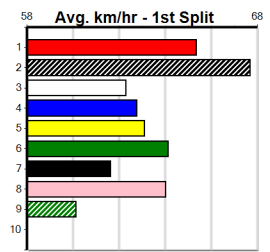

# SPORTSBET HT 1

Distance: 435m, Race Type: Mixed 6/7 Heat, Total Prizemoney: \$2,925  
1st: \$1,950, 2nd: \$600, 3rd: \$300, 4th: \$75

Watchdog Tips:

Bet:

Form	Box	Wgt	Dist	Track	Date	Time	BON	Margin	1st/2nd (Time)	PIR	Checked	Comment	WR	Split 1	S/P	Grade
------	-----	-----	------	-------	------	------	-----	--------	----------------	-----	---------	---------	----	---------	-----	-------