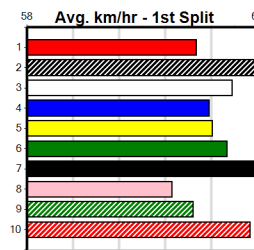

MR HUMMER LIMOS VETERANS

Distance: 350m, Race Type: S/E Veteran, Total Prizemoney: $3,360
1st: $2,250, 2nd: $690, 3rd: $345, 4th: $75

Watchdog Tips:

Bet:

Form Box Wgt Dist Track Date Time BON Margin 1st/2nd (Time) PIR Checked Comment WR Split 1 S/P Grade

SPEEDY RIOT [5]
BD Dog Dec-20 Sire: WHISKEY RIOT Dam: CAWBOURNE REV
Owner(s): GLENORE (SYN), G Fullerton, N Fullerton, K Fullerton, D Fullerton, J Somerville
Trainer: Darryl Fullerton (Long Gully)

Box History
Bx 1st 2nd 3rd 4th 5th 6th 7th 8th
1 1 1 1 1 1 1 1
2 1 3 1 1 2 1 1
3 2 1 1 2 1 1 1
4 2 3 1 2 1 1 1
5 3 1 2 1 1 3 1
6 1 1 1 1 1 1 1
7 1 2 3 1 1 1 1
8 3 2 1 1 1 1 2
Prize Best $27950.00
Starts 19.51(4)-19/5/24
Trk/Dts 61-7-13-12
APM 6-0-1-2 4401

SMART TALK [5]
BK Dog May-20 Sire: FERNANDO BALE Dam: IT'S ALL TALK
Owner(s): A Galea
Trainer: Angela Galea (Sunshine North)

Box History
Bx 1st 2nd 3rd 4th 5th 6th 7th 8th
1 4 2 2 1 1 1 1
2 2 1 1 1 2 1 1
3 2 1 1 1 1 1 1
4 2 3 1 1 2 3 1
5 1 1 1 1 1 1 1
6 2 2 2 2 2 1 1
7 2 3 1 1 2 1 1
8 2 2 1 1 1 1 1
Prize Best $59115.00
Starts 19.18(6)-9/2/25
Trk/Dts 66-17-14-8
APM 20-3-4-4 5774

CHOP [5]
BK Dog Jan-20 Sire: FEAR ZAFONIC Dam: MOTIVATE HER
Owner(s): G O'keeffe
Trainer: Gerard O'keeffe (Neerim Junction)

Box History
Bx 1st 2nd 3rd 4th 5th 6th 7th 8th
1 1 2 2 4 4 5 1 1
2 3 3 1 2 4 2 1
3 2 1 3 3 1 1 1
4 2 4 3 3 3 1 2
5 3 1 5 6 1 2 1
6 2 5 1 1 2 1 1
7 1 2 2 1 1 1 1
8 4 6 4 2 4 1 1
Prize Best $54447.05
Starts 19.18(8)-1/12/24
Trk/Dts 128-18-24-21
APM 51-11-11-7 4545

IN THEIR HONOUR [5]
BK Dog Dec-20 Sire: MY BRO FABIO Dam: LOVE CAPERS
Owner(s): J Stemmer
Trainer: Jason Stemmer (Bangholme)

Box History
Bx 1st 2nd 3rd 4th 5th 6th 7th 8th
1 3 1 1 2 1 1 1
2 1 1 2 1 1 1 1
3 1 1 1 1 1 1 1
4 2 2 1 2 5 1 3
5 1 1 2 2 1 1 1
6 4 1 4 2 1 1 1
7 1 2 2 1 1 1 1
8 4 2 1 2 1 1 1
Prize Best $20443.57
Starts 19.49(8)-5/1/24
Trk/Dts 65-11-7-7
APM 17-3-1-2 7080

BEAUTY BEAST [4]
BK Bitch Jan-21 Sire: BARCIA BALE Dam: INMATE
Owner(s): Powellful Ryino (SYN), M Ryan, A Powell
Trainer: Michael Ryan (Boronia)

Box History
Bx 1st 2nd 3rd 4th 5th 6th 7th 8th
1 1 1 1 1 1 1 2
2 2 1 1 1 1 1 1
3 1 1 1 1 1 1 1
4 2 2 2 2 1 1 1
5 1 1 1 1 1 1 2
6 4 1 1 1 1 1 1
7 1 1 4 2 1 1 1
8 1 4 1 2 2 2 2
Prize Best $26385.00
Starts 19.19(2)-19/7/24
Trk/Dts 52-12-2-12
APM 11-3-1-2 7159

1

2

3

4

5