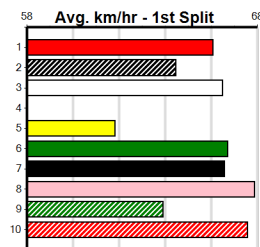

CENTRAL SCAFFOLDS

Distance: 300m, Race Type: Grade 5, Total Prizemoney: $2,925
1st: $1,950, 2nd: $600, 3rd: $300, 4th: $75

Watchdog Tips: [ ] [ ] [ ] [ ] Bet: [ ]

Form Box Wgt Dist Track Date Time BON Margin 1st/2nd (Time) PIR Checked Comment W/R Split 1 S/P Grade

EBON COAST [5]
BK Dog Aug-21 Sire: SHIMA SHINE Dam: NO VACANCY
Owner(s): S Johnstone
Trainer: Nathan Mckay (Toolleen)
Winning Distances: < 300m (0) 300 - 399m (7) 400 - 499m (4) 500 - 599m (0) 600 - 699m (0) > 700m (0)
Winning Weights: 32.1(2) 32.2(1) 32.3(2) 32.6(3) 32.8(2) 32.9(1)
Box History table and Prize Best information.

DINOSAUR DEANO [5]
BD Dog Apr-22 Sire: AUSSIE INFRARED Dam: SPEEDY BOSS
Owner(s): Barney Rubble (SYN), J Gordon, G Rudd, J Markham, P Newell
Trainer: Patrick Newell (Wallan)
Winning Distances: < 300m (0) 300 - 399m (10) 400 - 499m (0) 500 - 599m (0) 600 - 699m (0) > 700m (0)
Winning Weights: 28.4(1) 28.6(1) 28.7(2) 29.3(1) 29.6(2) 29.7(1) 29.9(1) 30.0(1)
Box History table and Prize Best information.

ESPECIAL YOGI [5]
BK Dog Nov-21 Sire: BARCIA BALE Dam: MERCEDES RED
Owner(s): P Knott
Trainer: Peter Knott (Carnegie)
Winning Distances: < 300m (0) 300 - 399m (5) 400 - 499m (0) 500 - 599m (0) 600 - 699m (0) > 700m (0)
Winning Weights: 30.7(1) 31.0(1) 31.3(1) 31.6(1) 32.0(1)
Box History table and Prize Best information.

LITTLE JACK FINN (NSW)[5]
BK Dog Nov-22 Sire: AUSSIE INFRARED Dam: REGAL TWIST
Owner(s): M Roberts
Trainer: Mark Roberts (Terang)
Winning Distances: < 300m (0) 300 - 399m (5) 400 - 499m (0) 500 - 599m (0) 600 - 699m (0) > 700m (0)
Winning Weights: 31.5(1) 31.6(1) 31.8(1) 32.0(1) 32.5(1)
Box History table and Prize Best information.

GARY KNEW IT [5]
BK Dog Mar-22 Sire: FERNANDO BALE Dam: ANASTASIA
Owner(s): S Randle
Trainer: Kathrynne Tabb (Lara)
Winning Distances: < 300m (0) 300 - 399m (7) 400 - 499m (0) 500 - 599m (0) 600 - 699m (0) > 700m (0)
Winning Weights: 27.2(1) 27.9(1) 28.1(1) 28.2(1) 28.3(1) 28.4(1) 29.0(1)
Box History table and Prize Best information.

1

2

3

4

5