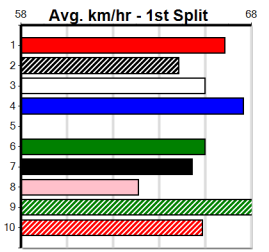

SPORTSBET FINAL (1-4 WINS)

Distance: 300m, Race Type: Restricted Win Final, Total Prizemoney: $3,360
1st: $2,250, 2nd: $690, 3rd: $345, 4th: $75

Watchdog Tips:

Bet:

Table with columns: Form Box, Wgt, Dist, Track, Date, Time, BON, Margin, 1st/2nd (Time), PIR, Checked, Comment, WR, Split 1, S/P, Grade

FULL OF FUN [6]
WBD Bitch Sep-21 Sire: FULLY LOADED Dam: IVEY'S AFFAIR
Owner(s): M Clay
Trainer: Marion Clay (Lang Lang)
Winning Distances: < 300m (0) 300 - 399m (2) 400 - 499m (0) 500 - 599m (0) 600 - 699m (0) > 700m (0)
Winning Weights: 25.7(1) 25.8(1)
Race results table with columns: Rank, Wgt, Dist, Track, Date, Time, BON, Margin, Sire, Dam, PIR, Checked, Comment, WR, Split 1, S/P, Grade

Box History
Table with columns: Bx, 1st, 2nd, 3rd, 4th, 5th, 6th, 7th, 8th
Prize Best Starts Trk/Dts APM

LEVIATHAN (NSW)[6]
BK Dog Aug-22 Sire: ASTON RUPEE Dam: LOOK FANCY NANCY
Owner(s): FANTASTIC SEVEN (SYN), S Arvanitis, L Dalais, N Vougioukas, J Therese, T Viragh
Trainer: Stavros Arvanitis (Frankston)
Winning Distances: < 300m (0) 300 - 399m (0) 400 - 499m (2) 500 - 599m (0) 600 - 699m (0) > 700m (0)
Winning Weights: 33.5(2)
Race results table with columns: Rank, Wgt, Dist, Track, Date, Time, BON, Margin, Sire, Dam, PIR, Checked, Comment, WR, Split 1, S/P, Grade

Box History
Table with columns: Bx, 1st, 2nd, 3rd, 4th, 5th, 6th, 7th, 8th
Prize Best Starts Trk/Dts APM

CHALUPA BATMAN [5] *** SCRATCHED ***
BE Dog Sep-22 Sire: COSMIC RUMBLE Dam: REAL REWARD
Owner(s): J Myers
Trainer: Joyce Condon (Devon Meadows)
Winning Distances: < 300m (0) 300 - 399m (0) 400 - 499m (4) 500 - 599m (0) 600 - 699m (0) > 700m (0)
Winning Weights: 30.5(1) 31.0(1) 31.4(1) 31.8(1)
Race results table with columns: Rank, Wgt, Dist, Track, Date, Time, BON, Margin, Sire, Dam, PIR, Checked, Comment, WR, Split 1, S/P, Grade

Box History
Table with columns: Bx, 1st, 2nd, 3rd, 4th, 5th, 6th, 7th, 8th
Prize Best Starts Trk/Dts APM

BULL DURHAM [5]
BK Dog Dec-22 Sire: FERAL FRANKY Dam: MY FAITH
Owner(s): B Mackie
Trainer: Brett Mackie (Tooradin)
Winning Distances: < 300m (0) 300 - 399m (1) 400 - 499m (3) 500 - 599m (0) 600 - 699m (0) > 700m (0)
Winning Weights: 31.3(1) 31.7(1) 32.0(1) 32.1(1)
Race results table with columns: Rank, Wgt, Dist, Track, Date, Time, BON, Margin, Sire, Dam, PIR, Checked, Comment, WR, Split 1, S/P, Grade

Box History
Table with columns: Bx, 1st, 2nd, 3rd, 4th, 5th, 6th, 7th, 8th
Prize Best Starts Trk/Dts APM

MADE UP STORIES [6]
BK Bitch Jun-23 Sire: BARCIA BALE Dam: CAROLINE
Owner(s): K Osborne
Trainer: David Condon (Devon Meadows)
Winning Distances: < 300m (0) 300 - 399m (2) 400 - 499m (0) 500 - 599m (0) 600 - 699m (0) > 700m (0)
Winning Weights: 27.7(1) 27.8(1)
Race results table with columns: Rank, Wgt, Dist, Track, Date, Time, BON, Margin, Sire, Dam, PIR, Checked, Comment, WR, Split 1, S/P, Grade

Box History
Table with columns: Bx, 1st, 2nd, 3rd, 4th, 5th, 6th, 7th, 8th
Prize Best Starts Trk/Dts APM