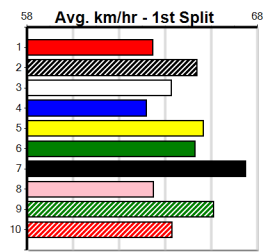

JVDM GREEN LIGHT ON PODCAST

Distance: 350m, Race Type: Grade 5, Total Prizemoney: $2,925
1st: $1,950, 2nd: $600, 3rd: $300, 4th: $75

Watchdog Tips:

Bet:

Form Box Wgt Dist Track Date Time BON Margin 1st/2nd (Time) PIR Checked Comment W/R Split 1 S/P Grade

JAICOS [5] BK Dog Dec-22 Sire: AUSSIE INFRARED Dam: FREYA THE SLAYER Trainer: Roger Bloomfield (Benalla)
Winning Distances: < 300m (0) 300 - 399m (2) 400 - 499m (1) 500 - 599m (0) 600 - 699m (0) > 700m (0)
Winning Weights: 31.1(1) 31.2(2)
1st (1) 31.2 425 BEN R2 05-Oct-24 24.30 23.52 0.50L PAW YANELLE (24.32) M/111 . . . . 6.66 $2.40 RW
5th (6) 31.2 425 BEN R2 11-Oct-24 24.59 23.69 6.50L PHARAOH'S GOLD (24.15) S/878 . . . . 6.79 $60.20 X67H
4th (4) 31.1 390 SHP R4 02-Jan-25 23.24 22.20 8.50L BONE SHAKER (22.67) M/65 . . . SW . 8.81 $3.80 T3-7
1st (1) 31.1 390 SHP R2 11-Jan-25 22.28 22.09 0.25L EDINBURGH BALE (22.30) M/11 . . . . 8.63 $1.70 7
3rd (6) 30.6 300 HVL R1 26-Jan-25 16.89 16.52 3.25L BULL DURHAM (16.68) M/5 . . . . 4.00 $7.40 X67H
6th (3) 31.3 300 HVL R1 02-Feb-25 16.99 16.28 5.50L FURIOSO RICK (16.62) S/8 . . . . 4.58 $14.30 X67F
5th (6) 31.2 390 SHP R9 17-Feb-25 22.41 21.72 10.00 NIGEL DEVERE (21.72) M/56 . . . . 8.67 $16.30 6G
1st (4) 31.2 300 HVL R11 25-Feb-25 16.91 16.76 1.75L JUMBUK GERHARD (17.03) S/6 . . . . 4.09 $1.60 6G
Last 3 wins NOT included above
Prize Best $6130.00
Starts FSTD
Trk/Dts 11-3-1-2
APM 0-0-0-0 4157

CATCH SOME RAYS [5] BK Dog May-22 Sire: AUSSIE INFRARED Dam: QUICK PAWS Trainer: Justin Booker (Kilmany)
Winning Distances: < 300m (0) 300 - 399m (5) 400 - 499m (2) 500 - 599m (0) 600 - 699m (0) > 700m (0)
Winning Weights: 33.0(1) 33.1(1) 33.5(1) 33.6(2) 33.8(1) 34.2(1)
5th (6) 34.1 400 WGL R12 31-Dec-24 22.99 22.38 5.50L MYOLA NICK (22.62) S/65 . . . . 8.74 $11.70 5H
3rd (5) 33.9 400 WGL R12 07-Jan-25 23.09 22.55 2.25L ASTON IMAGE (22.95) S/43 . . . . 8.83 $6.50 5
8th (4) 34.0 435 SLE R3 12-Jan-25 25.57 24.26 9.00L STELLAR CAREER (24.95) S/788 . . . . 5.44 $4.30 5
1st (1) 34.2 400 WGL R12 21-Jan-25 22.56 22.41 3.00L SWEET COIN BABE (22.77) Q/11 . . . . 8.21 $2.00 5
5th (6) 34.1 460 WGL R6 28-Jan-25 26.41 25.88 8.00L CORINTHIAN (25.88) S/665 . . . . 6.80 $18.00 5
7th (3) 34.4 350 HVL R6 02-Feb-25 19.53 19.03 6.00L FLAMING FOX (19.13) S/8 . . . . 6.75 $25.20 X45
4th (4) 34.4 400 WGL R10 07-Feb-25 23.08 22.47 9.00L SODA HELEN (22.47) Q/55 . . . . 8.40 $26.10 X34
4th (3) 34.3 460 WGL R8 14-Feb-25 25.98 25.59 4.50L SUMMER KOBIE (25.68) M/433 . . . . 6.61 $28.40 5H
Last 3 wins NOT included above
1st (3) 33.1 350 HVL R9 31-Jul-24 19.47 19.20 1.5L TOP SPEED GEAR (19.57) M/4 . . . . 6.66 $4.90 5
1st (2) 33.0 350 HVL R8 22-Nov-24 19.19 19.19 2.75L WILD VENUS (19.38) M/2 . . . SW . 6.49 $3.10 T3-5
1st (2) 33.8 350 HVL R11 15-Dec-24 19.39 18.86 0.50L STELLAR CAREER (19.42) S/3 . . . SW . 6.57 $1.90 5
Prize Best $13640.00
Starts 19.19(2)-22/11/24
Trk/Dts 42-7-5-3
APM 10-3-0-0 5513