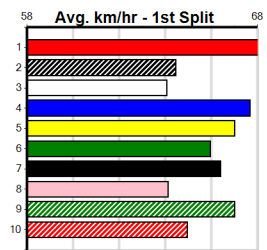

CROYDON HOMING PIGEON CLUB

Distance: 350m, Race Type: Grade 5, Total Prizemoney: $2,925
1st: $1,950, 2nd: $600, 3rd: $300, 4th: $75

Watchdog Tips:

Bet:

Form Box Wgt Dist Track Date Time BON Margin 1st/2nd (Time) PIR Checked Comment W/R Split 1 S/P Grade

PAW WALDO (NSW)[5] RF Dog Jul-22 Sire: DYNA TRON Dam: HADEEL BALE
Owner(s): James Hamilton Syndications (SYN), J Hamilton, J Burrows
Trainer: Matthew Marshall (Darley)
Winning Distances: < 300m (0) 300 - 399m (7) 400 - 499m (1) 500 - 599m (0) 600 - 699m (0) > 700m (0)
Winning Weights: 34.1(1) 34.3(1) 34.5(2) 34.6(2) 34.7(1) 34.8(1)
Box History table and Prize Best Starts table included.

SAINT MICK [5] BK Dog Mar-22 Sire: BERNARDO Dam: SAINT MADDIE
Owner(s): P Byrne
Trainer: Narelle Byrne (Koroit)
ENG MEA 2025-03-01
Winning Distances: < 300m (0) 300 - 399m (7) 400 - 499m (4) 500 - 599m (0) 600 - 699m (0) > 700m (0)
Winning Weights: 29.0(1) 29.1(1) 29.2(2) 29.3(2) 29.4(1) 29.5(1) 29.8(1) 29.9(1) 30.1(1)
Box History table and Prize Best Starts table included.

EAGLES FLY ALONE [5] BD Dog Sep-21 Sire: TOMMY SHELBY Dam: FOR THE ALLIANCE
Owner(s): A Lie
Trainer: Brett Mackie (Tooradin)
Winning Distances: < 300m (0) 300 - 399m (4) 400 - 499m (5) 500 - 599m (0) 600 - 699m (0) > 700m (0)
Winning Weights: 31.9(2) 32.2(1) 32.4(2) 32.7(2) 32.8(2)
Box History table and Prize Best Starts table included.

CRYPTO PRINCE [5] BK Dog Sep-22 Sire: ASTON RUPEE Dam: PRINCESS LACE
Owner(s): Crypto Syndicate (SYN), B De rozario, M Brigham
Trainer: Brendan De rozario (Cranbourne)
Winning Distances: < 300m (0) 300 - 399m (5) 400 - 499m (1) 500 - 599m (0) 600 - 699m (0) > 700m (0)
Winning Weights: 31.0(1) 31.4(1) 31.5(1) 31.7(1) 31.8(2)
Box History table and Prize Best Starts table included.

SURF'S UP [5] BE Dog Sep-21 Sire: FERNANDO BALE Dam: AMELIA CHRISTA
Owner(s): R Moore
Trainer: Christian Schmidt (Devon Meado)
Winning Distances: < 300m (0) 300 - 399m (0) 400 - 499m (4) 500 - 599m (2) 600 - 699m (0) > 700m (0)
Winning Weights: 31.9(1) 32.1(1) 32.2(2) 32.6(1) 32.8(1)
Box History table and Prize Best Starts table included.

1

2

3

4

5