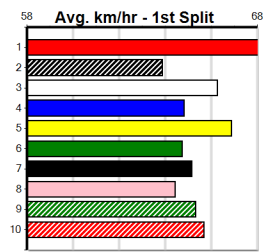

Watchdog Tips:

Bet:

Form Box	Wgt	Dist	Track	Date	Time	BON	Margin	1st/2nd (Time)	PIR	Checked	Comment	WR	Split 1	S/P	Grade

BRAEMAR MOLLY [5]
WF Bitch Sep-21 Sire: AUSSIE INFRARED Dam: BRAEMAR KEELIE Trainer: Yvonne Cassidy (Valencia Creek)
Owner(s): Y Cassidy
Winning Distances: < 300m (0) 300 - 399m (3) 400 - 499m (2) 500 - 599m (0) 600 - 699m (0) > 700m (0)
Winning Weights: 29.2(1) 29.3(1) 29.6(1) 29.9(1) 30.0(1)

7th (4)	30.7	400	WGL	R2	03-Jan-25	23.38	22.77	9.00L LEAP OF FAITH (22.77)	M/25	.	.	.	8.52	$51.10	RW
2nd (6)	30.1	350	HVL	R8	13-Jan-25	19.90	19.58	4.50L SEARCH HISTORY (19.58)	M/3	.	.	.	6.61	$3.70	5
4th (4)	30.1	350	HVL	R8	17-Jan-25	19.96	19.68	4.00L SEARCH HISTORY (19.70)	M/6	.	.	.	6.76	$5.00	T3-5
2nd (2)	29.9	350	HVL	R7	24-Jan-25	19.72	19.52	2.50L IN THEIR HONOUR (19.55)	M/2	.	.	.	6.59	$3.60	T3-5
5th (5)	30.3	400	WGL	R5	30-Jan-25	23.50	22.75	3.25L SAPPHIRE SPEED (23.27)	M/42	.	.	.	8.52	$5.40	T3-5
7th (1)	29.6	350	HVL	R8	09-Feb-25	19.46	18.78	5.50L SAILAWAY GIN (19.08)	M/4	.	.	.	6.55	$24.60	X45
3rd (3)	29.3	400	WGL	R12	21-Feb-25	23.06	22.66	2.25L DISHY DI (22.92)	M/11	.	.	.	8.43	$19.60	5
1st (3)	29.3	435	SLE	R12	26-Feb-25	25.00	24.31	0.75L UNDER HIS SPELL (25.05)	M/211	.	.	.	5.33	$3.20	X45

Last 3 wins NOT included above

1st (2)	29.2	395	TRA	R3	22-Apr-24	22.29	22.29	2.50L GIGANTOR (22.46)	M/111	.	SW	.	3.74	$10.40	T3-RW
1st (5)	29.6	395	TRA	R3	21-Jun-24	22.59	22.01	1.25L UNACCEPTABLE PEN (22.67)	Q/2111	.	SW	.	3.77	$30.20	X67
1st (8)	29.9	350	HVL	R7	06-Dec-24	19.52	19.36	1.00L INTER TRIGON (19.59)	Q/1	.	.	.	6.52	$3.60	T3-5

Box History

Bx	1st	2nd	3rd	4th	5th	6th	7th	8th
1	1	1	1	1	1	1	1	1
2	2	3	1	1	1			
3	1	1	1	1	1			1
4			1	1	1			2
5	1	1	1	1				1
6		1			1			1
7								1
8	1			1				

Prize Best Starts Trk/Dts APM: $9155.00, 17.16(2)-29/11/24, 33-5-6-4, 1-0-0-1, 3691