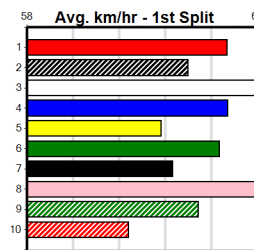

DOWNLOAD THE WATCHDOG APP

4

12:13PM

(VIC time)

Distance: 300m, Race Type: Grade 5, Total Prizemoney: $2,925
1st: $1,950, 2nd: $600, 3rd: $300, 4th: $75

Watchdog Tips:

Bet:

Form Box	Wgt	Dist	Track	Date	Time	BON	Margin	1st/2nd (Time)	PIR	Checked	Comment	WR	Split 1	S/P	Grade

1 BLAME SPENCER [5]

BK Dog Apr-21 **Sire: SHIMA SHINE** **Dam: BLAME THE FAME** **Trainer: Murray Collyer (Coburg North)**

Owner(s): M Collyer
Winning Distances: < 300m (0) 300 - 399m (10) 400 - 499m (3) 500 - 599m (0) 600 - 699m (0) > 700m (0)
Winning Weights: 32.4(1) 32.8(1) 33.0(1) 33.4(4) 33.5(1) 33.8(2) 34.0(1) 34.1(1) 34.3(1)

5th (6)	33.8	390	SHV	R3	30-Dec-24	22.35	21.71	7.00L RIENDO (21.89)	M/55				8.87	$52.60	FFA
5th (1)	34.0	300	HVL	R7	05-Jan-25	16.87	16.42	6.50L KNEE DEEP (16.42)	M/5				4.07	$26.70	FFA
6th (8)	33.8	400	GEL	R12	14-Jan-25	23.15	22.48	10.00 EXTRADITED (22.48)	S/56				8.55	$21.70	5
3rd (1)	34.0	300	HVL	R11	19-Jan-25	16.89	16.50	4.25L MR. OTTO (16.60)	Q/6				4.05	$4.50	5
8th (2)	34.1	300	HVL	R10	26-Jan-25	17.47	16.52	12.00 SHIV ROY (16.68)	S/7				4.18	$5.50	5
4th (2)	34.1	300	HVL	R9	31-Jan-25	17.08	16.68	1.75L BLIND AMBITION (16.97)	S/5				4.04	$6.90	T3-5
3rd (6)	33.2	400	GEL	R3	11-Feb-25	22.66	22.51	2.25L ASTON WARRIOR (22.51)	M/33				8.44	$10.90	5
3rd (8)	33.6	300	HVL	R12	25-Feb-25	16.85	16.76	1.25L FIFTY SHORT (16.76)	M/5				4.01	$10.90	5

Last 3 wins NOT included above

1st (6)	33.4	300	HVL	R12	01-Sep-24	16.81	16.40	0.25L MALO MAGIC (16.82)	M/3				3.96	$7.50	5
1st (2)	34.3	390	SHV	R10	12-Oct-24	22.21	21.99	5.00L GOLD GIZMO (22.54)	M/11				8.45	$2.30	X45
1st (8)	34.1	390	BAL	R13	23-Oct-24	22.31	21.71	0.50L NOCTILUCENT (22.33)	M/43				8.50	$14.30	X45

Box History

Bx	1st	2nd	3rd	4th	5th	6th	7th	8th
1	2	2	3	1	3	1	1	1
2	4	2	2	2				2
3	1			2				1
4	2	2	2	1	1			1
5	2	2	1	1	1	2		1
6	2	1	2	1	1			
7	2	1	2	2	2	1	1	1
8	3	1	3	1		1	1	1

Prize Best Starts Trk/Dts APM

Prize	$29395.00
Best Starts	16.59(2)-17/3/24
Trk/Dts	70-13-13-11
APM	14-4-0-3
	5424