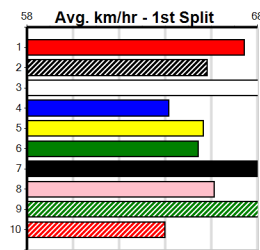

PITSTOP MOWER REPAIRS

Distance: 350m, Race Type: Grade 5, Total Prizemoney: $2,925
1st: $1,950, 2nd: $600, 3rd: $300, 4th: $75

Watchdog Tips:

Bet:

Table with columns: Form Box, Wgt, Dist, Track, Date, Time, BON, Margin, 1st/2nd (Time), PIR, Checked, Comment, W/R, Split 1, S/P, Grade

PAW YONDER (NSW)[5]
RBD Dog Jul-22 Sire: DYNA TRON Dam: HADEEL BALE
Owner(s): B Wheeler
Trainer: Robert Camilleri (Lara)
Winning Distances: < 300m (0) 300 - 399m (4) 400 - 499m (4) 500 - 599m (0) 600 - 699m (0) > 700m (0)
Winning Weights: 34.2(1) 34.5(2) 34.6(1) 34.8(2) 34.9(2)

Box History table for PAW YONDER
Bx 1st 2nd 3rd 4th 5th 6th 7th 8th
Prize Best Starts Trk/Dts APM

STITCH AND SHOUT [5]
BK Dog May-22 Sire: KURO KISMET Dam: DANI THRILLS
Owner(s): Funny Looking Horse (SYN), M Mayle, B Waugh, J Mcdonald, J Fawthrop, R Fisher, P Roland, B
Trainer: Glynn Wood (Warragul)
Winning Distances: < 300m (0) 300 - 399m (0) 400 - 499m (8) 500 - 599m (3) 600 - 699m (0) > 700m (0)
Winning Weights: 32.2(1) 32.5(1) 32.7(1) 32.9(3) 33.0(1) 33.1(1) 33.3(2) 33.7(1)

Box History table for STITCH AND SHOUT
Bx 1st 2nd 3rd 4th 5th 6th 7th 8th
Prize Best Starts Trk/Dts APM

SEARCH HISTORY [5]
BK Dog Nov-21 Sire: ZIPPING GARTH Dam: BUNNING SNAG
Owner(s): V Johnson
Trainer: Steve Kaltis (Shady Creek)
Winning Distances: < 300m (0) 300 - 399m (3) 400 - 499m (7) 500 - 599m (0) 600 - 699m (0) > 700m (0)
Winning Weights: 36.0(3) 36.2(1) 36.8(1) 37.0(1) 37.2(1) 37.4(1) 37.5(2)

Box History table for SEARCH HISTORY
Bx 1st 2nd 3rd 4th 5th 6th 7th 8th
Prize Best Starts Trk/Dts APM

SANTORINI BALE (NSW)[5]
BK Bitch Jan-22 Sire: BARCIA BALE Dam: WELSLY BALE
Owner(s): B Wheeler
Trainer: Robert Camilleri (Lara)
Winning Distances: < 300m (0) 300 - 399m (2) 400 - 499m (4) 500 - 599m (0) 600 - 699m (0) > 700m (0)
Winning Weights: 29.4(1) 29.5(1) 29.7(2) 29.9(1) 30.0(1)

Box History table for SANTORINI BALE
Bx 1st 2nd 3rd 4th 5th 6th 7th 8th
Prize Best Starts Trk/Dts APM

BIG FRANK BANNER (NSW)[5]
BD Dog Nov-21 Sire: FERAL FRANKY Dam: GALAXY BANNER
Owner(s): K Nott
Trainer: Brendan De rozario (Cranbourne)
Winning Distances: < 300m (0) 300 - 399m (9) 400 - 499m (5) 500 - 599m (2) 600 - 699m (0) > 700m (0)
Winning Weights: 32.9(1) 33.0(1) 33.1(1) 33.2(1) 33.3(4) 33.4(3) 33.5(2) 33.6(2) 33.7(1)

Box History table for BIG FRANK BANNER
Bx 1st 2nd 3rd 4th 5th 6th 7th 8th
Prize Best Starts Trk/Dts APM

1

2

3

4

5