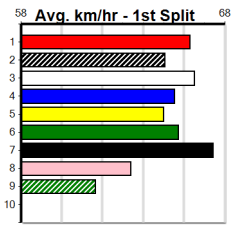

SPORTSBET (1-6 WINS) HT2

Distance: 600m, Race Type: Restricted Win Heat, Total Prizemoney: $3,940
1st: $2,640, 2nd: $815, 3rd: $410, 4th: $75

6
8:41PM
(VIC time)

Watchdog Tips: 0 0 0 0 **Bet:** .