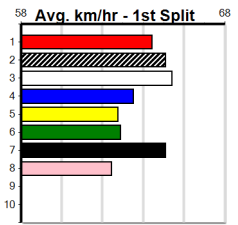

Distance: 525m, Race Type: Grade 5, Total Prizemoney: $3,340
1st: $2,230, 2nd: $690, 3rd: $345, 4th: $75

9

9:37PM
(VIC time)

Watchdog Tips: **0 0 0 0** Bet: **0**