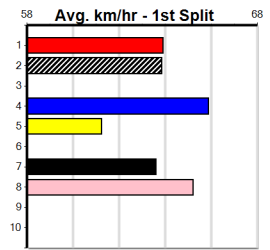

WESTLINK CONTAINER SALES

4

7:57PM

(VIC time)

Distance: 525m, Race Type: Grade 6, Total Prizemoney: $3,340
1st: $2,230, 2nd: $690, 3rd: $345, 4th: $75

Watchdog Tips:

Bet:

Form Box	Wgt	Dist	Track	Date	Time	BON	Margin	1st/2nd (Time)	PIR	Checked	Comment	WR	Split 1	S/P	Grade

1 EVENING STAGGER [6]

BEED Bitch May-22 Sire: **WHISKEY RIOT** Dam: **DEADLY BASILISA**
Owner(s): Reynolds Cram (SYN), C Reynolds, B Cram Trainer: **Chris Reynolds (Little River)**
Winning Distances: < 300m (0) 300 - 399m (1) 400 - 499m (0) 500 - 599m (1) 600 - 699m (0) > 700m (0)
Winning Weights: 24.9(1) 25.1(1)

2nd (2)	25.0	525	MEP	R11	13-Nov-24	30.57	29.96	7.00L TARA'S LILY (30.09)	Q/1122	.	.	.	5.15	$25.80	6G
5th (1)	25.0	525	MEP	R9	20-Nov-24	30.84	30.03	7.00L HARVINGTON (30.37)	M/4445	.	.	.	5.36	$21.90	6G
8th (4)	25.4	525	MEP	R10	04-Dec-24	31.17	29.74	9.00L IVORY NARWHAL (30.57)	M/7788	.	.	.	5.40	$18.60	6G
8th (8)	25.5	520	GEL	R7	20-Dec-24	31.28	30.32	14.00L MEPUNGA ROCKY (30.32)	M/4678	.	.	.	5.56	$75.10	RW
8th (1)	26.4	450	BAL	R7	20-Jan-25	26.44	25.32	13.00L LAMIA NONNA MARY (25.56)	M/7788	.	.	W	6.78	$34.40	SH
4th (8)	26.1	400	GEL	R10	15-Feb-25	22.94	22.48	7.00L MY BOY PARKER (22.48)	M/44	.	.	.	8.72	$24.70	RW
4th (4)	26.1	400	WGL	R4	20-Feb-25	23.41	22.50	7.00L PARUMBA RUMBA (22.94)	M/68	.	.	.	8.71	$14.00	6G
4th (1)	26.1	500	BEN	R7	26-Feb-25	29.32	28.54	2.00L HEATHER BALE (29.18)	Q/884	.	.	.	7.11	$3.30	X67

Last 3 wins NOT included above

1st (6)	25.1	300	HVL	R1	05-Jul-24	17.24	16.98	0.75L DAWN OF DELTA (17.29)	Q/1	.	.	.	3.96	$3.70	T3-M
1st (1)	24.9	500	BEN	R7	04-Nov-24	28.46	28.41	8.00L REBEL THINKER (29.00)	Q/111	.	SW	.	6.54	$4.70	T3-RW

Box History

Bx	1st	2nd	3rd	4th	5th	6th	7th	8th
1	1							
2		1	1					
3								
4					1		1	1
5					1			1
6	1	1			1	1		
7								
8		2		1		2		1

Prize Best Starts Trk/Dts APM: $4790.00, 30.57(2)-13/11/24, 22-2-4-1, 5-0-2-1, 2021