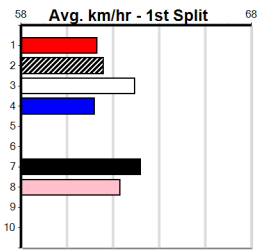

Distance	Time	Greyhound	Date Set
525m	29.376	ALLEN DEED	03-Jan-15
600m	33.911	DYNA DOUBLE ONE	06-Feb-16
730m	41.933	SPACE STAR	28-Feb-15

The Meadows

1

6:52PM

(VIC time)

Distance: 525m, Race Type: Maiden, Total Prizemoney: \$2,860
1st: \$1,900, 2nd: \$590, 3rd: \$295, 4th: \$75