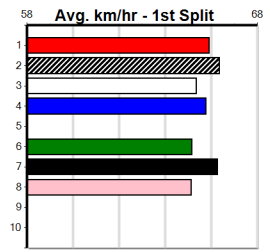

8

9:17PM

(VIC time)

Distance: 525m, Race Type: Mixed 4/5, Total Prizemoney: $3,875
1st: $2,600, 2nd: $800, 3rd: $400, 4th: $75

Watchdog Tips:

Bet:

Table with columns: Form Box, Wgt, Dist, Track, Date, Time, BON, Margin, 1st/2nd (Time), PIR, Checked, Comment, WR, Split 1, S/P, Grade

SHIV ROY [5]
RF Bitch Feb-22 Sire: ZAMBORA BROCKIE Dam: BELT UP TUBSY
Owner(s): C Flynn
Trainer: David Bourke (The Basin)
Winning Distances: < 300m (0) 300 - 399m (2) 400 - 499m (5) 500 - 599m (1) 600 - 699m (0) > 700m (0)
Box History table

DEDALUS DIGGLE [4]
BD Dog Feb-21 Sire: FERNANDO BALE Dam: POLIJUICE POTION
Owner(s): BAG OF LOLLYS (SYN), L Cockerell, I Cockerell, M Dopfer
Trainer: Ian Cockerell (Buckley)
Winning Distances: < 300m (0) 300 - 399m (0) 400 - 499m (0) 500 - 599m (10) 600 - 699m (0) > 700m (0)
Box History table

DUNDEE REBEL [4]
BD Dog Dec-20 Sire: FERAL FRANKY Dam: DUNDEE CALYPSO
Owner(s): G Scott-smith
Trainer: Geoffrey Scott-smith (Pakenham)
Winning Distances: < 300m (0) 300 - 399m (0) 400 - 499m (2) 500 - 599m (13) 600 - 699m (0) > 700m (0)
Box History table

ASTON MICHIGAN [4]
BD Dog Feb-21 Sire: ASTON KIMETTO Dam: ASTON ADELE
Owner(s): R Borda
Trainer: Ann Panetta (Melton West)
Winning Distances: < 300m (0) 300 - 399m (0) 400 - 499m (1) 500 - 599m (6) 600 - 699m (5) > 700m (0)
Box History table

*** VACANT BOX ***
Sire: Dam:
Owner(s):
Trainer:
Winning Distances: < 300m (0) 300 - 399m (0) 400 - 499m (0) 500 - 599m (0) 600 - 699m (0) > 700m (0)
Box History table

1

2

3

4

5