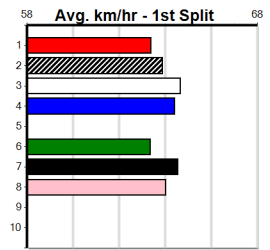

FERNANDO MICK AT STUD

3

7:38PM

(VIC time)

Distance: 525m, Race Type: Grade 7, Total Prizemoney: $3,340
1st: $2,230, 2nd: $690, 3rd: $345, 4th: $75

Watchdog Tips: ☐ ☐ ☐ ☐ ☐

Bet: ☐

Form	Box	Wgt	Dist	Track	Date	Time	BON	Margin	1st/2nd (Time)	PIR	Checked	Comment	WR	Split 1	S/P	Grade

1

TOMMY SPARKLE [7]

BK Dog Jan-23 Sire: TOMMY SHELBY Dam: MEPUNGA SPARKLE
Owner(s): Wachtel Gibbs (SYN), L Wachtel, B Gibbs
Winning Distances: < 300m (0) 300 - 399m (0) 400 - 499m (0) 500 - 599m (1) 600 - 699m (0) > 700m (0)
Winning Weights: 30.3(1)

3rd (2)	30.4	450	BAL	R1	01-Jan-25	25.71	25.18	2.75L DAD'S TARPIA (25.52)	M/322	.	.	.	.	6.67	$4.80	M
2nd (2)	30.6	450	BAL	R3	08-Jan-25	25.43	24.66	2.50L DELICIOUS (25.26)	M/222	.	.	.	.	6.70	$5.30	M
6th (5)	31.0	460	GEL	R1	14-Jan-25	26.44	25.58	7.00L SHIMA TIME (25.97)	S/866	.	.	.	.	6.92	$5.70	M
2nd (4)	30.8	450	BAL	R2	22-Jan-25	25.33	25.06	2.50L ASTON GUITAR (25.17)	M/222	.	.	.	.	6.65	$6.80	M
2nd (2)	30.8	450	BAL	R1	29-Jan-25	25.32	25.08	3.25L WYONG DALLAS (25.10)	M/332	.	.	.	.	6.66	$3.70	RW
2nd (7)	30.8	525	MEP	R1	05-Feb-25	30.92	29.93	15.00 TRIBECA (29.93)	S/5532	.	.	.	.	5.26	$7.40	MH
5th (6)	30.9	525	MEA	R1	15-Feb-25	31.00	29.72	19.00 TRIBECA (29.72)	S/6665	.	.	.	.	5.32	$8.20	MSF
1st (2)	30.3	525	MEP	R2	26-Feb-25	30.42	29.89	9.50L WESTAR LEO (31.07)	M/3111	.	.	SW	.	5.23	$2.10	M

Last 3 wins NOT included above

Box History

Bx	1st	2nd	3rd	4th	5th	6th	7th	8th
1								
2	1	2	1					
3								
4		1						
5						1		
6								
7		1						
8								

Prize Best $4390.00
Starts 30.42(2)-26/2/25
Trk/Dts 8-1-4-1
APM 3-1-1-0 3958

2

SWEET AS SARAH [7]

BK Bitch Oct-22 Sire: ASTON RUPEE Dam: SWEET AS EMM
Owner(s): N Mugavin
Winning Distances: < 300m (0) 300 - 399m (0) 400 - 499m (0) 500 - 599m (1) 600 - 699m (0) > 700m (0)
Winning Weights: 28.6(1)

1st (5)	28.6	525	MEP	R2	18-Sep-24	30.33	29.87	2.25L TOO COLD (30.48)	M/1111	.	.	SW	.	5.15	$8.60	M
6th (8)	28.2	525	MEP	R2	16-Oct-24	32.05	29.96	23.00 ASTON SHEKEL (30.50)	M/2236	.	.	.	.	5.19	$5.30	X67
6th (6)	28.4	525	MEP	R4	23-Oct-24	31.30	29.89	12.00 GOLD MAREE (30.47)	S/7777	.	.	.	.	5.44	$2.00	X67
5th (1)	28.1	460	WGL	R9	24-Dec-24	26.77	25.54	13.00 ASTON FREDDIE (25.92)	M/535	.	.	.	.	6.71	$4.90	X67
6th (7)	28.0	515	SAP	R2	30-Dec-24	30.64	29.30	12.00 SO YOU ASSUME (29.83)	S/7777	.	.	.	.	5.26	$3.60	7

Last 3 wins NOT included above

Box History

Bx	1st	2nd	3rd	4th	5th	6th	7th	8th
1								
2					1			
3								
4								
5	1							
6						1		
7							1	
8							1	

Prize Best $1900.00
Starts 30.33(5)-18/9/24
Trk/Dts 5-1-0-0
APM 3-1-0-0 760

3

WINNING STEPS [7]

BK Dog May-23 Sire: BARCIA BALE Dam: SUNTORY ROSE
Owner(s): CHAMPAGNE PTN (SYN), S Smith, A Langton
Winning Distances: < 300m (0) 300 - 399m (0) 400 - 499m (0) 500 - 599m (1) 600 - 699m (0) > 700m (0)
Winning Weights: 31.8(1)

1st (7)	31.8	515	SAP	R2	13-Jan-25	30.23	29.43	0.25L OUTSIDES (30.24)	M/2211	.	.	SW	.	5.21	$4.00	MH
3rd (8)	31.5	515	SAN	R1	23-Jan-25	30.30	28.84	8.00L OUTSIDES (29.76)	M/2333	.	.	.	.	5.16	$6.70	MF
7th (7)	31.7	525	MEP	R7	19-Feb-25	31.38	29.58	14.00 WARM HUGS (30.46)	M/5888	.	.	.	.	5.27	$14.30	X67H
5th (2)	31.6	515	SAN	R1	27-Feb-25	30.22	29.13	11.00 DOONGALLA DON (29.49)	M/3445	.	.	.	.	5.31	$18.30	X67

Last 3 wins NOT included above

Box History

Bx	1st	2nd	3rd	4th	5th	6th	7th	8th
1								
2						1		
3								
4								
5								
6								
7	1							1
8			1					

Prize Best $2815.00
Starts 31.38(7)-19/2/25
Trk/Dts 4-1-0-1
APM 1-0-0-0 2252