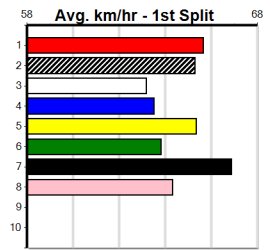

RSN GREY AREAS - WEDNESDAY & FRIDAY

Distance: 525m, Race Type: Grade 5, Total Prizemoney: $3,340
1st: $2,230, 2nd: $690, 3rd: $345, 4th: $75

Watchdog Tips:

Bet:

Table with columns: Form Box, Wgt, Dist, Track, Date, Time, BON, Margin, 1st/2nd (Time), PIR, Checked, Comment, WR, Split 1, S/P, Grade

BRILEY RIOT [5]
BD Bitch Apr-22 Sire: PAT C SABBATH Dam: LA BELLA RIOT
Owner(s): S Camden-bermingham
Trainer: Colin Bermingham (Mount Mercer)
Winning Distances: < 300m (0) 300 - 399m (3) 400 - 499m (3) 500 - 599m (0) 600 - 699m (0) > 700m (0)
Winning Weights: 25.6(1) 25.8(1) 26.0(1) 26.1(1) 26.5(1) 26.7(1)
8th (8) 26.3 410 HOR R11 10-Dec-24 24.29 23.06 9.00L TALKIN' BLUEY (23.66) M/87 . . . 11.16 $4.50 5
4th (2) 26.1 390 BAL R4 30-Dec-24 22.78 22.30 4.50L XISAN BALE (22.49) Q/22 . . . 8.51 $6.80 T3-5
1st (2) 25.8 390 BAL R5 13-Jan-25 22.38 22.08 1.25L PALTROW BALE (22.47) M/33 . . . 8.48 $2.70 T3-5
6th (1) 25.5 425 BEN R10 17-Jan-25 24.61 23.55 8.00L WEARING LEVIS (24.07) S/856 . . . 6.76 $5.40 5NP
1st (2) 26.0 400 GEL R12 28-Jan-25 22.72 22.32 1.25L BURN AROUND (22.80) Q/11 . . . 8.28 $4.80 5
1st (1) 25.6 390 WBL R3 06-Feb-25 22.15 21.86 4.25L SAINT XAVIER (22.44) M/11 . . . 8.49 $2.50 5
4th (8) 25.9 410 HOR R6 11-Feb-25 23.55 22.82 4.00L COLLINDA LAW (23.27) M/64 . . . 10.65 $6.10 5
6th (8) 25.5 500 BEN R8 28-Feb-25 28.73 28.26 5.50L GOT A PULSE (28.36) M/575 . . . 6.71 $15.90 X45
Last 3 wins NOT included above
1st (1) 26.5 390 BAL R1 16-Jun-24 22.55 22.46 0.25L SAILAWAY GIN (22.56) Q/21 . . . 8.42 $2.20 T3-M
1st (4) 26.1 400 GEL R9 31-Aug-24 22.54 22.30 2.00L HIGHWAY HOOLIGAN (22.68) Q/11 . . . 8.50 $8.30 X67
1st (2) 26.7 400 GEL R12 05-Dec-24 22.86 22.56 1.00L NAILED IT (22.93) Q/11 . . . SW . 8.39 $1.20 6G

Box History table for Briley Riot with columns Bx, 1st, 2nd, 3rd, 4th, 5th, 6th, 7th, 8th and Prize Best Starts Trk/Dts APM