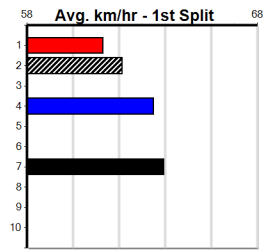

*** VACANT BOX ***
Sire: Dam:
Trainer:
Owner(s):
Winning Distances: < 300m (0) 300 - 399m (0) 400 - 499m (0) 500 - 599m (0) 600 - 699m (0) > 700m (0)
Winning Weights:
Box History

5

2

7:18PM

(VIC time)

Distance: 525m, Race Type: Maiden, Total Prizemoney: \$2,860
1st: \$1,900, 2nd: \$590, 3rd: \$295, 4th: \$75