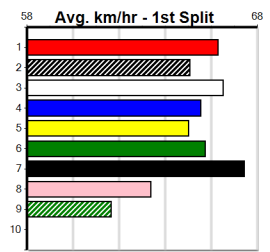

Distance: 600m, Race Type: Restricted Win Heat, Total Prizemoney: $3,940
1st: $2,640, 2nd: $815, 3rd: $410, 4th: $75

Watchdog Tips:

Bet:

Table with columns: Form Box, Wgt, Dist, Track, Date, Time, BON, Margin, 1st/2nd (Time), PIR, Checked, Comment, WR, Split 1, S/P, Grade

BUN QUAKE [4]
BD Dog Jun-22 Sire: DROOPYS SYDNEY Dam: GYPSY BUN
Owner(s): S Brincat
Trainer: Stephen Brincat (Albanvale)
Winning Distances: < 300m (0) 300 - 399m (0) 400 - 499m (0) 500 - 599m (3) 600 - 699m (1) > 700m (0)
Winning Weights: 29.6(1) 29.9(2) 31.5(1)
Box History table and Prize Best Starts table included.

WYONG GRESHAM [7]
WBK Bitch May-23 Sire: FERNANDO BALE Dam: GYPSY WYONG
Owner(s): G Dailly
Trainer: Thomas Dailly (Anakie)
Winning Distances: < 300m (0) 300 - 399m (0) 400 - 499m (1) 500 - 599m (0) 600 - 699m (0) > 700m (0)
Winning Weights: 25.6(1)
Box History table and Prize Best Starts table included.

PAW ERINA (NSW)[4]
RF Bitch Jul-22 Sire: ALLEN DEED Dam: FANTA BALE
Owner(s): B Wheeler
Trainer: Mark Delbridge (Balliang)
Winning Distances: < 300m (0) 300 - 399m (0) 400 - 499m (1) 500 - 599m (2) 600 - 699m (1) > 700m (0)
Winning Weights: 25.9(1) 26.5(2) 26.7(1)
Box History table and Prize Best Starts table included.

ZIPPING GRANDE (NSW)[5]
BE Bitch Dec-21 Sire: AUSSIE INFRARED Dam: ZIPPING MEG
Owner(s): K Lloyd
Trainer: Keith Lloyd (Balliang)
Winning Distances: < 300m (0) 300 - 399m (0) 400 - 499m (1) 500 - 599m (2) 600 - 699m (2) > 700m (0)
Winning Weights: 26.4(1) 26.6(1) 26.7(1) 27.4(1) 27.8(1)
Box History table and Prize Best Starts table included.

VIDEO REFEREE [5]
BE Dog Mar-22 Sire: TOMMY SHELBY Dam: ART NOVEAU
Owner(s): CHAMPAGNE PTN (SYN), S Smith, A Langton
Trainer: Angela Langton (Anakie)
Winning Distances: < 300m (0) 300 - 399m (0) 400 - 499m (0) 500 - 599m (4) 600 - 699m (0) > 700m (0)
Winning Weights: 32.8(1) 32.9(1) 33.1(1) 33.6(1)
Box History table and Prize Best Starts table included.

1

2

3

4

5