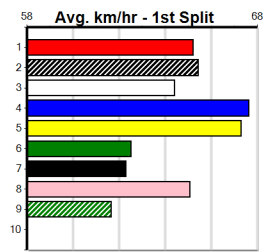

SPORTSBET (1-6 WINS) HT1

Distance: 600m, Race Type: Restricted Win Heat, Total Prizemoney: $3,940
1st: $2,640, 2nd: $815, 3rd: $410, 4th: $75

Watchdog Tips:

Bet:

Form Box Wgt Dist Track Date Time BON Margin 1st/2nd (Time) PIR Checked Comment W/R Split 1 S/P Grade

PAW IKE (NSW)[5]
BK Dog Dec-22 Sire: BERNARDO Dam: HADARAH BALE
Owner(s): B Wheeler
Trainer: Mark Delbridge (Balliang)
Winning Distances: < 300m (0) 300 - 399m (0) 400 - 499m (0) 500 - 599m (5) 600 - 699m (1) > 700m (0)
Winning Weights: 31.5(1) 31.6(1) 31.8(2) 31.9(1) 32.0(1)
Box History table and Prize Best Starts table included.

CROCODILE ROLL [5]
F Dog Dec-22 Sire: ASTON RUPEE Dam: MARGIE IRENE
Owner(s): M Marshall
Trainer: Matthew Marshall (Darley)
Winning Distances: < 300m (0) 300 - 399m (2) 400 - 499m (1) 500 - 599m (2) 600 - 699m (1) > 700m (0)
Winning Weights: 30.9(1) 31.7(1) 32.0(2) 32.1(1) 32.4(1)
Box History table and Prize Best Starts table included.

DUNDEE DIXIE [5]
LTF Bitch Nov-21 Sire: AUSSIE INFRARED Dam: DUNDEE CALYPSO
Owner(s): G Scott-smith
Trainer: Geoffrey Scott-smith (Pakenham)
Winning Distances: < 300m (0) 300 - 399m (0) 400 - 499m (3) 500 - 599m (0) 600 - 699m (0) > 700m (0)
Winning Weights: 28.1(1) 28.4(1) 28.9(1)
Box History table and Prize Best Starts table included.

CANYA VIVI (NSW)[5]
BK Bitch Oct-22 Sire: SHIMA SHINE Dam: JOYFUL
Owner(s): G Lanigan
Trainer: Matthew Lanigan (Rowsley)
Winning Distances: < 300m (0) 300 - 399m (0) 400 - 499m (0) 500 - 599m (1) 600 - 699m (2) > 700m (1)
Winning Weights: 26.0(1) 26.7(1) 27.0(1) 27.1(1)
Box History table and Prize Best Starts table included.

FACETIOUS [5]
BD Bitch Dec-21 Sire: SUPERIOR PANAMA Dam: GEMILLY
Owner(s): B Panetta
Trainer: Bruno Panetta (Melton West)
Winning Distances: < 300m (0) 300 - 399m (0) 400 - 499m (1) 500 - 599m (1) 600 - 699m (1) > 700m (0)
Winning Weights: 25.6(1) 26.0(1) 26.3(1)
Box History table and Prize Best Starts table included.

1

2

3

4

5