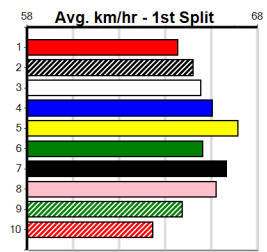

SWEET NETTY'S CATERING

Distance: 450m, Race Type: Grade 5, Total Prizemoney: $2,925
1st: $1,950, 2nd: $600, 3rd: $300, 4th: $75

REAPER (3) will need some luck in running but he has the class edge and he just needs a clear crack mid race. PAW WHISTLER (4) has a nice turn of foot and he should be in the firing line throughout. NATALIE BALE (5) has the engine

Watchdog Tips: **3** **4** **5** **7** **Bet:** Box Quinella 3,4,5 ($10 for 333.33%)

1

FOXY ROXY [5] **In form but this is harder, place claims best** **$12.00**

BD Bitch Jul-22 Sire: SH AVATAR Dam: FAIRYTALE WISH Trainer: Nicole Salna (Anakie)

Owner(s): C Capuano

Winning Distances: < 300m (0) 300 - 399m (2) 400 - 499m (5) 500 - 599m (1) 600 - 699m (0) > 700m (0)

Winning Weights: 24.2(1) 24.3(1) 24.5(1) 24.6(1) 24.7(1) 25.3(1) 25.8(1) 26.0(1)

2nd	1st	5th	7th	8th
(1) 25.9 400 GEL R13 24-Dec-24 22.90 22.49 6.00L PAW LARRY (22.49) M/22 . . . . . 8.41 $3.90 5				
(1) 25.9 410 HOR R11 31-Dec-24 24.19 23.29 9.00L GET IT DONE (23.57) M/55 . . . SW . 10.94 $2.10 5				
(7) 25.3 390 BAL R13 20-Jan-25 22.26 22.23 3.00L CHESTER KEEPING (22.47) M/21 . . . . . 8.47 $3.50 5				
(8) 24.8 400 GEL R12 24-Jan-25 23.09 22.24 7.50L ROSE OF SATURN (22.59) M/67 . . . . . 8.56 $7.00 5				
(3) 24.9 400 GEL R6 28-Jan-25 23.23 22.32 2.75L ASTON RECALL (23.05) S/65 . . . . . 8.65 $2.70 5				
(6) 25.8 390 BAL R11 21-Feb-25 22.03 21.63 3.5L TINKER DOT (22.27) M/21 . . . . . 8.40 $8.10 5NP				
(1) 26.0 410 HOR R11 25-Feb-25 23.14 22.99 7.50L SOLITARY FLICKER (23.64) Q/11 . . . . . 10.27 $1.90 5				
(7) 25.9 410 HOR R11 28-Feb-25 23.33 22.89 6.50L THIRTY SECONDS (22.89) M/22 . . . . . 10.35 $8.00 X45				

Last 3 wins NOT included above

1st	2nd	3rd	4th	5th	6th	7th	8th
(8) 24.7 460 GEL R7 20-Aug-24 26.07 25.81 0.50L SHE'S ON BOOST (26.10) M/534 . . . . . 6.82 $16.40 RW							
(1) 24.6 515 SAP R10 26-Aug-24 29.93 29.43 1.00L LOCHINVAR PEARL (30.00) M/3222 . . . SW . 5.21 $9.20 5							
(8) 24.2 410 HOR R12 09-Nov-24 23.35 22.98 4.50L UPON BALE (23.65) M/11 . . . . . 10.36 $6.60 T3-5							

Box History

Bx	1st	2nd	3rd	4th	5th	6th	7th	8th
1	2	1	1		2			
2								
3					2	1	2	
4			1		1			
5	1				1		1	
6	2				1	1		
7	1		2			2		
8	2				1		1	

Prize Best Starts Trk/Dts APM $13905.00 26.58(3)-11/8/24 29-8-1-4 1-0-0-0 7717