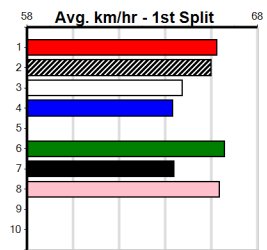

BALLARAT FUNCTION CENTRE

Distance: 450m, Race Type: Mixed 3/4, Total Prizemoney: $3,360
1st: $2,250, 2nd: $690, 3rd: $345, 4th: $75

IDYLLIC JAMES (6) is armed with an unrivalled turn of foot and he will be carving out time on the arm. YOGEN BALE (1) was impressive two runs back and he is drawn to get all the breaks. PAW VERNON (8) can settle on the speed.

Watchdog Tips: **6** **1** **8** **4** **Bet:** **Win 6**

1

YOGEN BALE (NSW)[3] **Explodes mid race, has the good draw, danger** **$3.60**
BK Dog Oct-21 Sire: FERAL FRANKY Dam: FANTA BALE Trainer: Mark Delbridge (Balliang)

Owner(s): B Wheeler
Winning Distances: < 300m (0) 300 - 399m (1) 400 - 499m (6) 500 - 599m (8) 600 - 699m (0) > 700m (0)
Winning Weights: 35.3(1) 35.4(1) 35.9(1) 36.0(7) 36.1(1) 36.2(1) 36.3(2) 36.6(1)

1st	2nd	3rd	4th	5th	6th	7th	8th					
1st (7)	36.6	460	WGL	R8	07-Jan-25	25.87	25.65	4.75L LASSARD (26.20)	M/111	6.57	$4.10	4
2nd (3)	36.4	450	WBL	R8	16-Jan-25	25.32	25.14	2.00L HOTEL WHISKY ONE (25.19)	M/111	6.54	$22.70	X45
4th (4)	36.0	460	GEL	R8	24-Jan-25	26.07	25.61	6.50L PAW WHISTLER (25.61)	M/344	6.72	$5.70	X45
3rd (7)	36.0	460	GEL	R10	31-Jan-25	26.13	25.93	3.00L BRUCE'S SHOUT (25.93)	M/331	6.68	$2.20	X45
7th (6)	36.0	525	MEA	R2	08-Feb-25	30.80	29.58	11.00 REAPER (30.07)	S/4546	5.18	$27.80	S
3rd (6)	35.8	450	WBL	R5	13-Feb-25	25.41	25.19	2.50L MR. KIA ORA (25.25)	M/633	6.72	$5.10	X45
1st (4)	36.0	450	WBL	R8	20-Feb-25	25.27	25.27	2.75L SHOW CAUSE (25.45)	M/211	6.54	$4.20	X45
6th (8)	36.0	515	SAN	R5	27-Feb-25	30.11	29.13	11.00 VAN WYCK (29.36)	M/3456	5.13	$16.40	5

Last 3 wins NOT included above

1st (6)	36.0	515	SAN	R2	04-Jul-24	29.53	29.18	3.5L LASSARD (29.76)	M/2111	5.15	$4.00	5F
1st (5)	36.3	525	BHL	R8	15-Sep-24	30.48	30.48	0.10L PAUA OF SILENCE (30.49)				$7.00 NG
1st (4)	36.2	515	SAN	R4	24-Oct-24	29.66	29.13	1.5L LASSARD (29.76)	M/3111	5.08		$3.10 5

Box History

Bx	1st	2nd	3rd	4th	5th	6th	7th	8th
1	1	1	2	1				1
2	2	3		1	1			1
3	1	1	2			1		1
4	2	1	1	2	2			
5	3	1				1		1
6	3	1		2				1
7	1		1	3	1			1
8	2	1		2	1	1		2

Prize Best Starts Trk/Dts APM: $78200.00 (2)-8/5/24, 62-15-8-7, 5-2-0-1, 19408