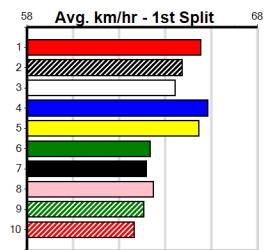

BALLARAT GREYS BINGO EVERY SUNDAY

Distance: 450m, Race Type: Mixed 6/7, Total Prizemoney: $2,925
1st: $1,950, 2nd: $600, 3rd: $300, 4th: $75

ULTIMATE WARRIOR (3) has turned in some brilliant performances to date and he appears to be a nice prospect. REIKO JETSON (7) can show good early burn and he likes to race middle to wide. HE'S ALL THAT (6) just needs luck in running.

Watchdog Tips: 3 7 6 5 **Bet:** Win 3

1

PAW-VERITY (NSW)[6] ***** SCRATCHED ***** **$8.00**

WBK Bitch Mar-23 Sire: TIGGERLONG TONK Dam: DYNA ZESTY Trainer: Daniel Gibbons (Avalon)

Owner(s): B Wheeler

Winning Distances: < 300m (0) 300 - 399m (0) 400 - 499m (2) 500 - 599m (0) 600 - 699m (0) > 700m (0)

Winning Weights: 31.4(1) 31.6(1)

Rank	Age	Sex	Color	Track	Date	Time	BOB	Margin	1st/2nd (Time)	PIR	Checked	Comment	WR	Split 1	S/P	Grade
2nd	(1)	31.3	400	GEL	R2	10-Jan-25	23.14	22.42	1.75L STARSHIP ATLAS (23.02)	Q/11	.	.	.	8.48	$9.10	M
2nd	(3)	31.7	400	GEL	R1	17-Jan-25	23.19	22.51	6.00L DUBROW (22.79)	M/33	.	.	.	8.64	$5.40	M
3rd	(5)	31.8	460	GEL	R2	24-Jan-25	26.30	25.61	8.00L DISPLAY (25.76)	M/222	.	.	.	6.70	$5.80	MH
5th	(2)	31.6	460	GEL	R1	31-Jan-25	26.80	25.93	9.50L ASTON BARTON (26.13)	M/344	.	.	.	6.65	$18.10	MF
2nd	(4)	31.8	410	HOR	R2	07-Feb-25	23.90	23.09	0.75L RUN BINDI RUN (23.86)	M/32	.	.	.	10.59	$1.90	M
1st	(1)	31.6	410	HOR	R1	14-Feb-25	23.46	23.08	4.50L WITH THE WIND (23.76)	M/11	.	SW	.	10.25	$2.50	M
1st	(4)	31.4	450	BAL	R7	21-Feb-25	25.48	24.89	1.75L ASTON PRATT (25.59)	M/111	.	.	.	6.68	$5.30	X67
6th	(3)	31.3	450	BAL	R9	26-Feb-25	25.74	25.20	7.00L SPICY VIKING (25.28)	M/123	.	.	.	6.57	$8.60	X67H

Last 3 wins NOT included above

Box History

Bx	1st	2nd	3rd	4th	5th	6th	7th	8th
1	1	1						
2					1			
3		1				1		
4	1	1						
5			1					
6								
7								
8								

Prize Best $5450.00
Starts 25.48(4)-21/2/25
Trk/Dts 8-2-3-1
APM 2-1-0-0
5190

2

DAVE [7] **Impressive type but lacks early speed, place** **$9.00**

F Dog Apr-23 Sire: BERNARDO Dam: IT'S A MAYBE Trainer: Mathew Tabb (Lara)

Owner(s): R Montgomery

Winning Distances: < 300m (0) 300 - 399m (1) 400 - 499m (0) 500 - 599m (0) 600 - 699m (0) > 700m (0)

Winning Weights: 29.8(1)

Rank	Age	Sex	Color	Track	Date	Time	BOB	Margin	1st/2nd (Time)	PIR	Checked	Comment	WR	Split 1	S/P	Grade
2nd	(7)	30.0	390	WBL	R1	20-Feb-25	22.82	22.13	1.00L TEARS IN RAIN (22.75)	M/34	.	.	.	8.82	$2.40	M
1st	(7)	29.8	390	WBL	R1	27-Feb-25	22.49	21.95	1.00L FREE FEED (22.56)	M/33	.	SW	.	9.01	$1.70	M

Last 3 wins NOT included above

Box History

Bx	1st	2nd	3rd	4th	5th	6th	7th	8th
1								
2								
3								
4								
5								
6								
7	1	1						
8								

Prize Best $2200.00
Starts FSH
Trk/Dts 2-1-1-0
APM 0-0-0-0
2200