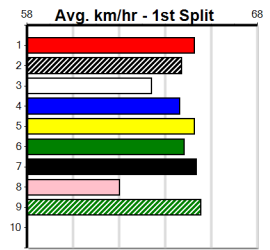

Watchdog Tips: 4 5 1 3 Bet: Win 4

Table with columns: Form Box, Wgt, Dist, Track, Date, Time, BON, Margin, 1st/2nd (Time), PIR, Checked, Comment, W/R, Split 1, S/P, Grade

ACCREDITED [7] Huge win on debut, solid last week, threat \$3.60
WBK Dog Jul-23 Sire: FERNANDO BALE Dam: MAGICAL MAVIS Trainer: Ned McDonald (Devon Meadows)
Winning Distances: < 300m (0) 300 - 399m (0) 400 - 499m (1) 500 - 599m (0) 600 - 699m (0) > 700m (0)
Winning Weights: 30.0(1)
1st (5) 30.0 460 WGL R1 21-Feb-25 25.62 25.54 7.00L DOONGALLA BAGGER S/111 SW 6.53 \$1.70 M
2nd (1) 30.0 450 BAL R10 26-Feb-25 25.46 25.20 3.75L ASTON NELSON (25.20) M/333 6.66 \$1.80 X67H
Box History: Bx 1st 2nd 3rd 4th 5th 6th 7th 8th
Prize Best \$2280.00
Starts 25.46(1)-26/2/25
Trk/Dts 2-1-1-0
APM 1-0-1-0 2280