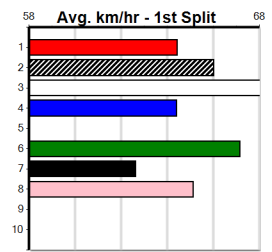

SPORTSBET WE LET THE DOGS OUT

Distance: 390m, Race Type: Free For All, Total Prizemoney: $3,360
1st: $2,250, 2nd: $690, 3rd: $345, 4th: $75

GAS LANTERN (3) has a wonderful record here and she is as consistent as they come. LET'S WIN OLLIE (2) can carve out impressive sectionals and he will pressure the three from the outset. ASPERITAS (6) can come out running at times

Watchdog Tips: 3 2 6 8 **Bet:** Win 3