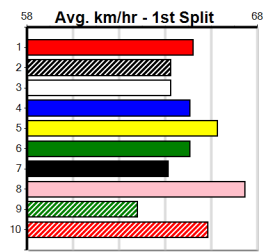

TOWN & COUNTRY LINE MARKING

Distance: 545m, Race Type: Grade 5, Total Prizemoney: $3,340
1st: $2,230, 2nd: $690, 3rd: $345, 4th: $75

AWESOME AVENGER (6) turned in a big performance at Horsham last time and he is suited to this distance range. ARI GOLD (1) will push up the track but he has a nice turn of foot and he can get into the clear. GOT A PULSE (8) has claims

Watchdog Tips:	6	1	8	7	Bet:	Win 6

Form Box	Wgt	Dist	Track	Date	Time	BON	Margin	1st/2nd (Time)	PIR	Checked	Comment	WR	Split 1	S/P	Grade
1	ARI GOLD [5]	Prefer out wide but has good muster, danger										$4.60			
F	Dog	Dec-21													
Owner(s): M Palmer		Sire: SUPERIOR PANAMA		Dam: MAGGIE MARVEL		Trainer: Jordan Formosa (Heathcote)									
Winning Distances: < 300m (0) 300 - 399m (2) 400 - 499m (2) 500 - 599m (3) 600 - 699m (0) > 700m (0)															
Winning Weights: 34.6(1) 34.8(1) 34.9(1) 35.0(1) 35.1(1) 35.2(1) 35.4(1)															
1st	(1)	35.2	500	BEN	R8	03-Jan-25	27.96	27.90	1.75L	GOT A PULSE (28.08)	M/332	.	.	6.68	$1.90 5
7th	(4)	35.2	600	MEP	R8	08-Jan-25	35.27	34.44	9.00L	SOUTHERN LAW (34.65)	S/8887	.	.	9.44	$13.50 RWH
3rd	(2)	35.1	500	BEN	R6	17-Jan-25	28.34	28.24	1.5L	AWESOME AVENGER (28.24)	S/433	.	.	6.67	$5.30 X45
1st	(2)	35.0	500	BEN	R9	24-Jan-25	28.27	28.11	1.75L	DESCRIPTION (28.38)	M/332	.	SW	6.71	$5.40 X34
2nd	(5)	34.8	545	BAL	R9	05-Feb-25	31.34	31.26	1.25L	ENGELKE ROAD (31.26)	S/5522	.	.	6.89	$8.10 X45
2nd	(1)	34.9	545	BAL	R8	12-Feb-25	30.91	30.84	1.00L	FLED THE SCENE (30.84)	M/2232	.	SW	6.76	$3.50 X45
4th	(2)	34.8	545	BAL	R8	19-Feb-25	31.29	31.12	2.50L	HOME TOWN (31.12)	M/4453	.	.	6.87	$3.70 X45
3rd	(2)	34.5	545	BAL	R8	26-Feb-25	30.86	30.56	4.50L	ENGELKE ROAD (30.56)	M/4222	.	.	6.80	$5.80 X45
Last 3 wins NOT included above															
1st	(8)	35.1	425	BEN	R9	22-Nov-24	24.32	23.58	1.75L	PERFECT SOUL (24.44)	M/443	.	.	6.78	$13.60 RW
1st	(4)	34.8	425	BEN	R4	06-Dec-24	24.03	23.79	2.25L	OUR GIRL ROXY (24.17)	M/532	.	.	6.62	$9.40 5
1st	(1)	34.9	500	BEN	R8	13-Dec-24	27.93	27.93	5.00L	MR. PRESIDENT (28.27)	Q/111	.	.	6.56	$2.20 5

Bx	1st	2nd	3rd	4th	5th	6th	7th	8th
1	3	2						
2	1		3	1				
3								
4	1			1			1	1
5	1	1						
6		1						
7			2	1				
8	1			1				

Prize Best Starts	$19847.86
Trk/Dts	30.86(2)-26/2/25
APM	23-7-4-5
	4-0-2-1
	10743