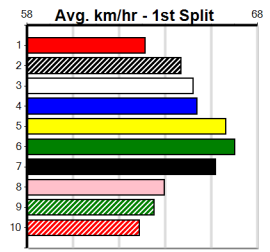

TUDOR ELECTRICAL

Distance: 390m, Race Type: Grade 5, Total Prizemoney: $2,925
1st: $1,950, 2nd: $600, 3rd: $300, 4th: $75

SKETCHY DEMOS (5) has had little luck of late and a clean getaway can see him make amends.
RUBY'S SHOW (2) was handily placed here last time and she is suited back to this distance range.
RIPPER RILEY (6) can come out running at times.

Watchdog Tips: **5** **2** **6** **4** **Bet:** **Box Trifecta 2,4,5,6 ($10 for 41.67%)**

1

PALTROW BALE (NSW)[5] Needs to lead, can push wide, prefer others **$8.00**
WBK Bitch Oct-21 Sire: NEED MY MONEYNOW Dam: DYNA GERTIE Trainer: Tammy Kennedy-harris (Devon M)
Owner(s): T Kennedy-harris
Winning Distances: < 300m (0) 300 - 399m (6) 400 - 499m (3) 500 - 599m (0) 600 - 699m (0) > 700m (0)
Winning Weights: 25.8(1) 25.9(1) 26.0(1) 26.1(1) 26.3(1) 26.4(1) 26.7(1) 27.3(1) 27.4(1)

2nd	3rd	4th	5th	6th	7th	8th
2nd (4) 27.7 390 BAL R7 27-Jan-25 22.71 22.25 0.75L NICE ONE TOM (22.67) M/22 . . . . . 8.67 $3.40 T3-5						
2nd (8) 27.7 400 GEL R4 31-Jan-25 23.08 22.51 3.00L RIVIERA BALE (22.87) Q/22 . . . . . 8.46 $9.50 5						
3rd (3) 27.8 390 BAL R12 03-Feb-25 22.64 22.23 6.00L DUNACH FIREBALL (22.24) M/22 . . . . . 8.64 $7.00 T3-5						
2nd (1) 27.8 390 BAL R12 10-Feb-25 22.26 22.09 2.50L PAW USAMI (22.09) Q/21 . . . . . 8.49 $5.40 T3-5						
4th (1) 27.6 400 GEL R11 14-Feb-25 23.05 22.21 6.50L BLACKPOOL RANGER M/33 . . . . . 8.60 $23.10 5						
3rd (2) 27.6 390 BAL R13 19-Feb-25 22.49 21.92 4.50L PAW MARVEL (22.19) M/33 . . . . . 8.53 $12.30 5						
5th (5) 27.4 300 HVL R12 23-Feb-25 17.07 16.30 7.00L GOT FLAIR (16.61) M/5 . . . . . 3.99 $41.10 5						
2nd (8) 27.3 390 BAL R3 26-Feb-25 22.36 21.92 0.25L THAT'S A BOODIE (22.34) M/21 . . . . . 8.42 $10.90 5						

Last 3 wins NOT included above

1st (5) 26.3 400 WGL R11 09-Aug-24 22.73 22.22 0.05L DAINTREE DAMAGE (22.73) M/11 . . . . . 8.34 $7.30 5
1st (4) 27.3 390 BAL R4 18-Nov-24 22.76 22.32 1.75L LITTLE POPPET (22.88) M/11 . . . . . 8.62 $4.40 T3-5
1st (4) 27.4 435 SLE R12 19-Jan-25 24.70 24.33 3.75L DR. DOT (24.96) M/111 . . . . . 5.21 $16.20 5

Box History

Bx	1st	2nd	3rd	4th	5th	6th	7th	8th
1	2	2	1	3				
2	1	1	2	1		1		
3	1	3	2	1	2	3	1	1
4	2	1	4					2
5	2					1	3	1
6		2			3			
7		2	2	2	1	1		
8	1	3	2	1				

Prize Best Starts Trk/Dts APM: $27605.00, 22.08(6)-8/5/24, 67-9-14-13, 28-2-6-6, 7285