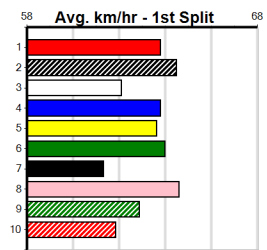

SOUTHERN SHEETMETAL

Distance: 390m, Race Type: Grade 5, Total Prizemoney: $2,925
1st: $1,950, 2nd: $600, 3rd: $300, 4th: $75

SUNNY BOY (5) has won two of four here and he can light them up soon after box rise.
MOONLIGHT GRAND (4) returned to form with a brilliant 22.95 Mt Gambier win and she just needs luck early on. LADY ARANDT (8) has the pace to cross early

Watchdog Tips: 5 4 8 2 Bet: Win 5

Race card for BIG SOLOMONA [5]. Placed in only two of five here, put in exotics $8.00. Includes owner, sire, dam, winning distances, and box history table.

Race card for RABADA [5]. Strong type, gets a nice run through, keep safe $6.50. Includes owner, sire, dam, winning distances, and box history table.

Race card for PAW WAITARA [5] Biks. Excels here but does rise in class, place best $9.00. Includes owner, sire, dam, winning distances, and box history table.

Race card for MOONLIGHT GRAND [5]. Brilliant Mt Gambier winner, danger with luck $6.00. Includes owner, sire, dam, winning distances, and box history table.

Race card for SUNNY BOY [5]. Shows promise, has the pace to cross, yes $2.80. Includes owner, sire, dam, winning distances, and box history table.