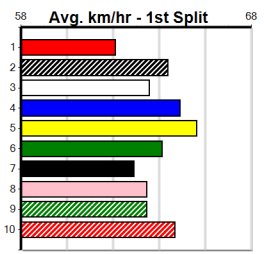

TWO MORE RACES TO GO

Distance: 450m, Race Type: Grade 5, Total Prizemoney: $2,925
1st: $1,950, 2nd: $600, 3rd: $300, 4th: $75

BUDDY REIKO (4) has continued to improve with each run and he should assume control soon after box rise. DAINTREE PEDRO (5) is armed with a nice turn of foot and he will get a nice cart across early on. URANO BALE (7) is never far away here

Watchdog Tips: **4** **5** **7** **6** **Bet:** **Box Quinella 4,5,7 ($10 for 333.33%)**

1

BETSIE BALE (NSW)[5] **Down on best form, gets back early, risky** **$16.00**
F Bitch Oct-21 **Sire: FERAL FRANKY Dam: FANTA BALE** **Trainer: Luke Harris (Devon Meadows)**
Owner(s): L Harris
Winning Distances: < 300m (0) 300 - 399m (1) 400 - 499m (7) 500 - 599m (1) 600 - 699m (0) > 700m (0)
Winning Weights: 29.0(2) 29.2(3) 29.5(1) 29.6(1) 29.7(2)

Box	1st	2nd	3rd	4th	5th	6th	7th	8th
1	3	2	2	1	1			1
2			6	2	1	1		
3	1	4	1	1	2	3		
4		2	3	3	2			
5		2	1	2	1	1	2	1
6			1	3	2	1		
7	3		2	2	1			
8	2	1	1					

Prize Best Starts Trk/Dts APM $30220.63
25.44(1)-27/2/24
72-9-11-17
13-0-3-4
5563

2

MCIVOR ALFY [5] **One paced, likely to get run off his feet** **$21.00**
LTBD Dog May-22 **Sire: FERAL FRANKY Dam: MCIVOR VERNA** **Trainer: Barry Priest (Junortoun)**
Owner(s): B Priest
Winning Distances: < 300m (0) 300 - 399m (0) 400 - 499m (1) 500 - 599m (4) 600 - 699m (1) > 700m (0)
Winning Weights: 33.5(2) 33.8(1) 33.9(1) 34.1(1) 34.3(1)

Box	1st	2nd	3rd	4th	5th	6th	7th	8th
1	2				1	1		2
2	1		1				1	1
3			1			2	2	
4	1	1		2	3		2	
5					2	1		
6			2	2		2	3	
7	1			1	1	1	1	
8	1				1	1	1	

Prize Best Starts Trk/Dts APM $10535.00
26.08(1)-11/12/24
45-6-1-4
2-0-0-0
3620

3

HATENNA BALE (NSW)[5] **Strong effort to score last time, place claims** **$6.00**
BK Bitch May-21 **Sire: ALLEN DEED Dam: DYNA ZESTY** **Trainer: Robert Camilleri (Lara)**
Owner(s): B Wheeler
Winning Distances: < 300m (0) 300 - 399m (2) 400 - 499m (7) 500 - 599m (0) 600 - 699m (0) > 700m (0)
Winning Weights: 26.5(1) 26.7(3) 27.3(1) 27.5(1) 27.8(1) 28.0(1) 28.4(1)

Box	1st	2nd	3rd	4th	5th	6th	7th	8th
1	1	1	2	2	1	1	3	
2	2	3		1	1			
3	1	1				2	1	1
4	1	4	1	3	1	1	1	2
5	3	1	3	1		1	2	
6		1	1	2	3			1
7	2	2		1	1			
8	1	3	2	1	1	3		1

Prize Best Starts Trk/Dts APM $22950.00
25.94(3)-7/5/23
77-9-13-12
3-0-1-1
5785

4

BUDDY REIKO [5] **Shows promise, can pounce on the arm, yes** **$3.40**
BK Dog Apr-23 **Sire: FABREGAS Dam: REIKO MARTINI** **Trainer: Michelle Mallia (Avalon)**
Owner(s): J Fry
Winning Distances: < 300m (0) 300 - 399m (1) 400 - 499m (2) 500 - 599m (0) 600 - 699m (0) > 700m (0)
Winning Weights: 32.0(2) 32.7(1)

Box	1st	2nd	3rd	4th	5th	6th	7th	8th
1					1			
2				2				
3			1					
4	1							
5	2							
6								1
7								
8								

Prize Best Starts Trk/Dts APM $5285.00
25.59(5)-19/2/25
8-3-0-1
2-1-0-0
5040

5

DAINTREE PEDRO [5] **Solid muster, gets a cart across, main danger** **$4.20**
BD Dog Oct-22 **Sire: FERAL FRANKY Dam: WHISTLING BULLET** **Trainer: Wayne Hooke (Wellsford)**
Owner(s): LUCKY ELEVEN (SYN), K Joske, M Joske
Winning Distances: < 300m (0) 300 - 399m (1) 400 - 499m (5) 500 - 599m (0) 600 - 699m (0) > 700m (0)
Winning Weights: 30.9(1) 31.5(2) 31.9(1) 32.2(1) 32.6(1)

Box	1st	2nd	3rd	4th	5th	6th	7th	8th
1	1	2	1		1	1	1	1
2		1				2	1	1
3	2		1		2	1	1	
4	1			2	2			
5	1	1						
6		3	1					1
7	1			1				
8			3	1	4			

Prize Best Starts Trk/Dts APM $17845.63
25.96(2)-21/2/25
42-6-7-6
1-0-0-0
7476