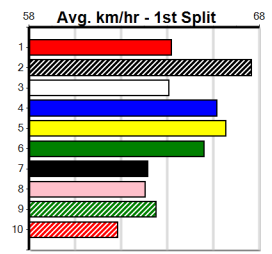

Ballarat
13 (E1)
10:34PM

BALLARAT RACE 13

Distance: 390m, Race Type: Grade 5, Total Prizemoney: $2,925
1st: $1,950, 2nd: $600, 3rd: $300, 4th: $75

NEED A PILOT (5) returned to form with a top 22.18 Shepparton win and he looks very well graded again. URANA PANDA (2) was never headed at Warrnambool and she should be in the mix once again. MYOLA THUNDER (1) just needs room early on.

Watchdog Tips: 5 2 1 6 **Bet:** Win 5

1

MYOLA THUNDER [5] **$4.60**

Never headed two runs back, gun draw, threat

BK Dog Nov-21 Sire: AUSSIE INFRARED Dam: POCKET QUEEN Trainer: Annette Kampman (Purdeet)

Owner(s): A Kampman

Winning Distances: < 300m (0) 300 - 399m (9) 400 - 499m (4) 500 - 599m (0) 600 - 699m (0) > 700m (0)

Winning Weights: 31.1(1) 31.5(2) 31.6(2) 31.7(1) 32.0(1) 32.1(1) 32.2(1) 32.3(3) 32.5(1)

Run	Box	Wgt	Dist	Track	Date	Time	BON	Margin	1st/2nd (Time)	PIR	Checked	Comment	WR	Split 1	S/P	Grade
1st	(2)	31.6	390	WBL	R4	26-Dec-24	22.50	21.98	1.5L DUKE CABOOM (22.60)	S/31	.	.	8.86	$3.90	5	
5th	(6)	31.5	400	WGL	R11	31-Dec-24	23.28	22.38	13.00 MR. KIA ORA (22.41)	S/54	.	.	8.81	$39.20	5H	
8th	(7)	31.1	390	WBL	R6	23-Jan-25	22.67	21.97	9.00L SHOW CAUSE (22.05)	M/48	.	.	8.69	$169.90	X34	
3rd	(8)	31.8	390	BAL	R12	29-Jan-25	22.62	22.05	8.50L LEGGETT BALE (22.05)	S/53	.	.	8.70	$30.50	5	
6th	(4)	31.9	390	WBL	R9	06-Feb-25	22.77	21.86	8.50L ASTON KING (22.20)	M/77	.	.	8.97	$62.90	X45	
5th	(6)	31.8	390	BAL	R9	12-Feb-25	22.65	21.76	13.00 FIFTY SHORT (21.80)	M/55	.	.	8.87	$40.50	5H	
1st	(8)	31.6	390	WBL	R6	17-Feb-25	22.24	22.12	3.25L LOYALTY CARD (22.45)	Q/11	.	.	8.53	$3.60	X45	
3rd	(6)	32.0	390	WBL	R4	27-Feb-25	22.34	21.95	5.50L AUSSIE SUPREME (21.95)	M/43	.	.	8.75	$22.50	5	

Last 3 wins NOT included above

Run	Box	Wgt	Dist	Track	Date	Time	BON	Margin	1st/2nd (Time)	PIR	Checked	Comment	WR	Split 1	S/P	Grade
1st	(8)	32.3	390	WBL	R11	05-Sep-24	22.24	22.00	3.5L FRONT COVER (22.47)	M/22	.	.	8.65	$4.20	5	
1st	(7)	32.1	400	MTG	R10	07-Nov-24	23.56	23.31	0.75L WANGLER (23.60)	.	.	SAMP	11.10	$2.40	RW	
1st	(3)	31.5	400	MTG	R7	28-Nov-24	23.42	23.42	0.75L LOCHINVAR PEARL (23.48)	0	.	.	10.99	$4.40	RW	

Box History

Bx	1st	2nd	3rd	4th	5th	6th	7th	8th
1								
2	3	1	3	2	1	1	1	1
3	2			1	2	1	3	2
4	2				1	3	1	2
5	1			1		2		2
6	1	3	2	1	6	1	2	
7	1	3	2	2	2	1	1	
8	3	1	1	1	1			1

Prize Best Starts Trk/Dts APM: $21635.00, 22.43(6)-26/5/24, 74-13-5-11, 7-0-0-2, 6166