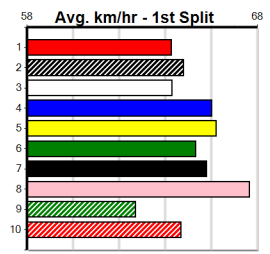

Ballarat
14 (E2)
10:57PM

BALLARAT RACE 14

Distance: 390m, Race Type: Grade 5, Total Prizemoney: $2,925
1st: $1,950, 2nd: $600, 3rd: $300, 4th: $75

SUDOKU CARMELLO (8) has been luckless since resuming and he should be ready to fire. MINI MILKY (5) was a strong 22.07 Warrnambool winner and she just needs a little luck in the early stages. VALLETTA DASH (4) has a good record here.

Watchdog Tips: **8** **5** **4** **6** **Bet:** **Win 8**

1

MAC AND CHEESE [5] **Steady record here but has talent, place hope** **$4.60**
F Dog **Nov-22** Sire: FERAL FRANKY Dam: JUNK FOOD JUNKIE
Owner(s): A Lie Trainer: Jason Sharp (Lara)
Winning Distances: < 300m (0) 300 - 399m (2) 400 - 499m (5) 500 - 599m (0) 600 - 699m (0) > 700m (0)
Winning Weights: 31.2(1) 31.3(1) 31.5(1) 31.6(2) 31.7(1) 32.0(1)

3rd	1st	2nd	4th	5th	6th	7th	8th
3rd (1) 31.7 400 WGL R12 24-Dec-24 23.03 22.19 2.25L MICK SAYS SO (22.88) M/54 . . . . . 8.76 $3.90 5							
1st (8) 32.0 400 WGL R8 02-Jan-25 22.53 22.43 6.50L KENZIE KID (22.96) Q/11 . . . . . 8.33 $1.60 SH							
6th (6) 31.8 400 WGL R9 10-Jan-25 23.06 22.52 7.50L TENSION HEAD (22.54) M/66 . . . . . 8.63 $6.50 SF							
7th (6) 31.7 400 GEL R10 17-Jan-25 23.09 22.51 8.50L FAST LOVE (22.51) S/87 . . . . . 8.61 $7.00 X45							
2nd (4) 31.4 400 GEL R11 24-Jan-25 22.69 22.24 0.50L SUMO SMASH (22.67) M/22 . . . . . 8.48 $7.30 5							
2nd (7) 31.6 400 GEL R12 07-Feb-25 22.89 22.49 0.75L NOCTILUCENT (22.84) M/14 . . . . . 8.44 $3.10 5							
2nd (3) 31.7 410 HOR R12 14-Feb-25 23.81 23.08 6.00L GYPSY ORDAIN (23.40) Q/12 . . . . . 10.37 $2.10 5							
6th (4) 31.4 390 BAL R13 19-Feb-25 22.71 21.92 7.50L PAW MARVEL (22.19) M/77 . . . . . W 8.81 $4.40 5							

Last 3 wins NOT included above

1st (8) 31.6 400 GEL R10 22-Oct-24 22.68 22.43 1.00L MORAINÉ GEMMA (22.74) M/31 . . . . . 8.45 $1.70 T3-5
1st (3) 31.6 400 WGL R3 29-Oct-24 22.77 22.29 1.00L CHESTER CAMPBELL (22.83) M/11 . . . . . 8.46 $6.00 5NP
1st (4) 31.3 390 WBL R12 28-Nov-24 22.27 21.84 3.25L SHERICKA/CHESTER DEEDS M/53 . . . . . 8.80 $2.90 5

Box History

Bx	1st	2nd	3rd	4th	5th	6th	7th	8th
1								
2								
3	1	1						
4	2	1	1	1	1	1		
5		1	1				2	1
6		1			1	1	1	
7	2	1		1				
8	2				1			

Prize Best Starts Trk/Dts APM: $16955.00, 22.57(2)-11/12/24, 31-7-5-3, 4-0-0-0, 7451