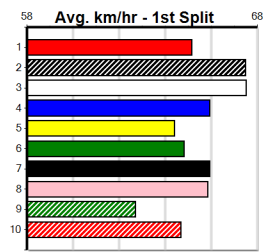

14 RACES TONIGHT

Distance: 390m, Race Type: Grade 5, Total Prizemoney: $2,925
1st: $1,950, 2nd: $600, 3rd: $300, 4th: $75

MYOLA NICK (3) was brilliant when placed here recently and he can go one better this time around.
SANTORINI BALE (5) has a nice turn of foot and she just needs a little room early on.
DESTRUCTIVELY (4) has been placed in all four runs here.

Watchdog Tips: **3** **5** **4** **6** **Bet:** Box Quinella 3,4,5 ($10 for 333.33%)

1

BIG BUCKETS [5] **Better than his past two runs, well drawn, place** **$9.00**

BD Dog Nov-21 Sire: NEED MY MONEYNOW Dam: KASREYN Trainer: Nicole Salna (Anakie)

Owner(s): C Capuano
Winning Distances: < 300m (0) 300 - 399m (0) 400 - 499m (4) 500 - 599m (0) 600 - 699m (0) > 700m (0)

Winning Weights: 30.5(1) 31.4(1) 31.5(1) 31.6(1)

Run	Pos	Wgt	Dist	Track	Date	Time	BOB	Margin	1st/2nd (Time)	PIR	Checked	Comment	WR	Split 1	S/P	Grade
3rd	(3)	31.9	400	GEL	R6	09-Dec-24	22.82	22.41	2.75L CRACKERJACK SCUD	M/33	.	.	.	8.54	$27.70	5
6th	(6)	31.4	400	GEL	R11	20-Dec-24	23.13	22.43	7.00L BLACKPOOL RANGER	M/56	.	VO	.	8.71	$13.20	5
1st	(7)	31.5	410	HOR	R3	31-Dec-24	23.37	23.29	3.5L ZIPPING SCOOPY (23.61)	M/11	.	SW	.	10.45	$2.60	5
6th	(2)	31.4	525	MEA	R3	04-Jan-25	30.60	29.78	5.00L BREAKDOWN (30.26)	M/6565	.	.	.	5.19	$5.60	5
5th	(2)	31.3	460	GEL	R6	14-Jan-25	26.30	25.58	3.75L DOLLAR BUCKS (26.04)	M/332	.	.	.	6.63	$6.70	5
2nd	(7)	30.8	525	MEA	R3	18-Jan-25	30.26	29.41	0.50L PAW SUMMER (30.24)	M/4221	.	.	.	5.24	$7.40	5
4th	(4)	30.6	525	MEA	R3	25-Jan-25	30.56	29.76	5.00L PAW LARRY (30.22)	M/5444	.	.	.	5.24	$3.00	5
8th	(6)	30.3	515	SAN	R3	06-Feb-25	30.57	29.33	16.00L HARVINGTON (29.52)	M/5888	.	.	.	5.24	$11.10	5

Last 3 wins NOT included above

Run	Pos	Wgt	Dist	Track	Date	Time	BOB	Margin	1st/2nd (Time)	PIR	Checked	Comment	WR	Split 1	S/P	Grade
1st	(6)	30.5	410	HOR	R1	19-Sep-23	23.35	22.95	2.75L LASER BEAM (23.53)	M/11	.	.	.	10.42	$3.30	M
1st	(2)	31.4	400	GEL	R10	25-May-24	22.55	22.40	5.00L PAW MANNY (22.90)	M/11	.	.	.	8.46	$1.50	7
1st	(2)	31.6	400	GEL	R9	11-Jun-24	22.69	22.65	2.50L FANCY KIAARN (22.85)	M/21	.	.	.	8.57	$1.60	6G

Box History

Bx	1st	2nd	3rd	4th	5th	6th	7th	8th
1	1	1	1					
2	2				1	1		
3		1	1					
4				1	1	1	2	
5			1	1	1			
6	1					1	1	1
7	1	1			1	1	1	1
8				1				

Prize Best Starts Trk/Dts APM $14190.00 FSH 28-4-3-5 0-0-0-0 4922