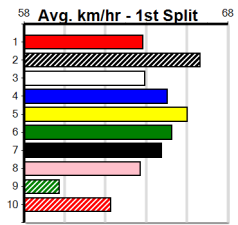

12
10:47PM
(VIC time)

Watchdog Tips: 0 0 0 0 Bet: .